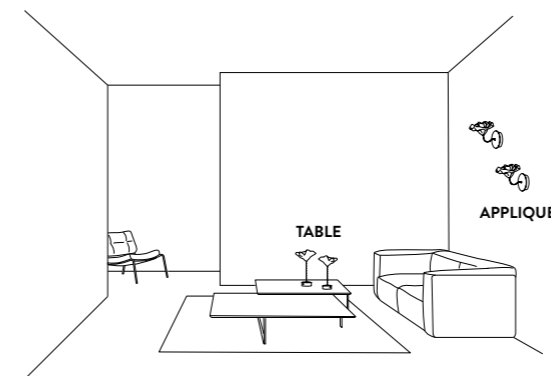

LAFLEUR ENTIRE COLLECTION