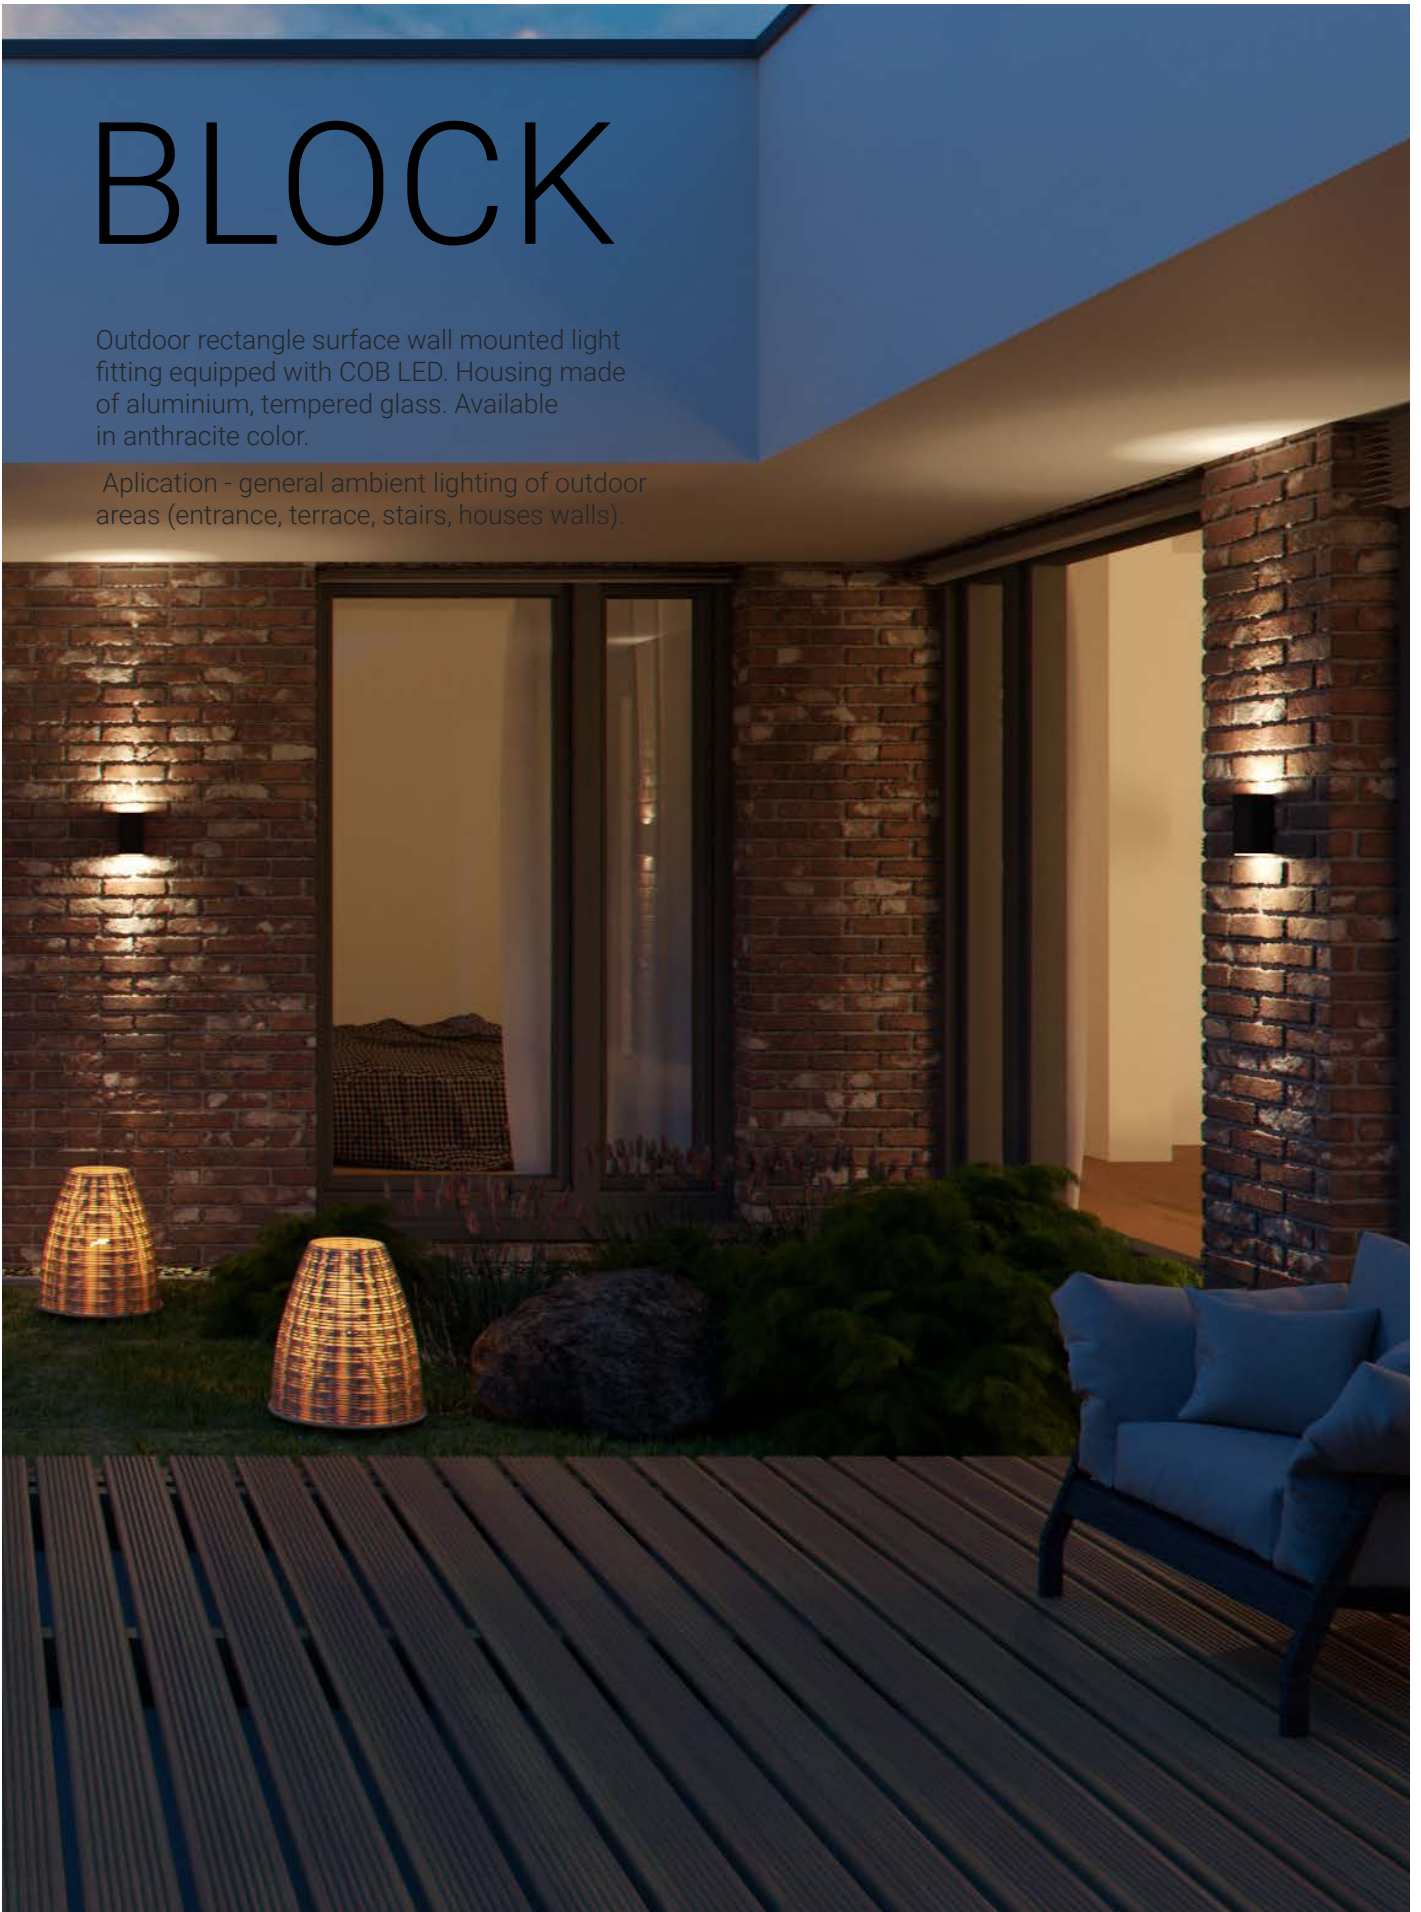

BLOCK

Outdoor rectangle surface wall mounted light fitting equipped with COB LED. Housing made of aluminium, tempered glass. Available in anthracite color.

Aplication - general ambient lighting of outdoor areas (entrance, terrace, stairs, houses walls).

BLOCK

2x 3W 3000K 2x 200 lm