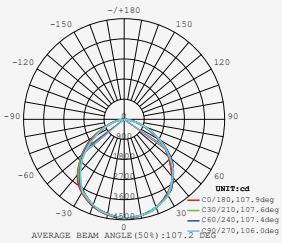

LUMINOUS INTENSITY DISTRIBUTION DIAGRAM