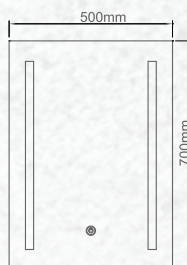

NEW

Mirror Lights

37W   **VT-8701**

SKU: 40461 - 3IN1   3800157655002

Voltage/Frequency:	AC:200-240V,50/60Hz
Luminous Flux:	800lm
CRI:	>80
Beam Angle:	120°
Material :	Iron
Unit GW :	9.3 Kg
IP Rating:	IP44
Size :	700x500x35mm
Box Qty:	1Pcs