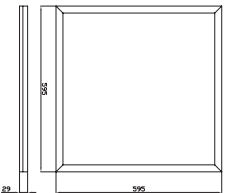

Body Type: FE+PP
 Dimension: 595x595x29mm
 Box Qty: 4 Pcs

Surface/Recessed Panel-60x60

40w VT-6142

SKU: 6451 - 4000K Day White 3800157636438
 SKU: 6452 - 6500K White 3800157636421

LED Type: SMD
 CRI: >80
 PF: >0.9
 Shape: Square