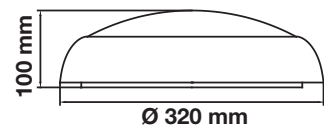

MODEL	WATTS	LUMENS	BOX QTY.
VT-2-17	15w	1400	10 pcs

SKU: 20016 | 3 IN 1