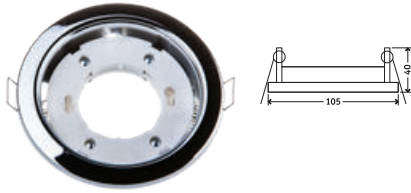

GX53-Accessory

Model No	VT-715-CH
SKU:	3677
Base:	GX53
Material:	Iron
Shape:	Round
Color of Fixture:	Chrome
Dimension:	Ø105x40mm
Cutting Size:	90mm
EAN:	3800157625265
Box Qty:	50 Pcs