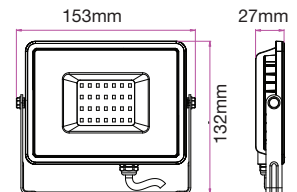

VT-20-W

SKU: 442 | 3000K WARM WHITE
SKU: 443 | 4000K DAY WHITE
SKU: 444 | 6400K WHITE

WATTS	LUMENS	BOX QTY.
20w	1600	20 pcs