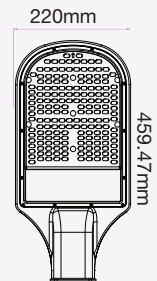

VT-121ST

SKU: 533 | 4000K DAY WHITE

SKU: 534 | 6400K WHITE

WATTS	LUMENS	BOX QTY.
120w	12000	2 pcs