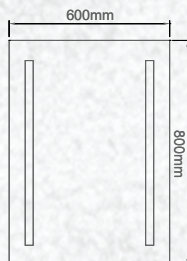

NEW

Mirror Lights

38W **VT-8800**

SKU: 40471 - 6400K White 3800157655019

Voltage/Frequency:	AC:200-240V,50/60Hz
Luminous Flux:	700lm
CRI:	>80
Beam Angle:	120°
Material :	Iron
Unit GW :	12 Kg
IP Rating:	IP44
Size :	800x600x35mm
Box Qty:	1Pcs

NEW