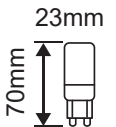

Capsules-G9

7W VT-2228

SKU: 2722 - 3000K Warm White 3800157644457
SKU: 2723 - 4000K Day White 3800157644464
SKU: 2724 - 6400K White 3800157644471

EQ. Watts: 50
Voltage/Frequency: AC:220-240V,50Hz
Luminous Flux: 650lm
LED Type: SMD

CRI: >80
PF: >0.5
Base: G9
Beam Angle: 300°

Body Type: Plastic
Dimension: 23x70mm
Box Qty: 200 Pcs

Spotlights-GU10-Lens-38°

5W VT-2305

SKU: 2796 - 3000K Warm White 3800157651653
SKU: 2797 - 4000K Day White 3800157651660
SKU: 2798 - 6400K White 3800157651677

EQ. Watts: 50w
Voltage/Frequency: AC:220-240V,50Hz
Luminous Flux: 380lm
LED Type: SMD

CRI: >80
PF: >0.5
Base: GU10
Beam Angle: 38°

Body Type: Plastic
Dimension: 50x55mm
Box Qty: 200 Pcs