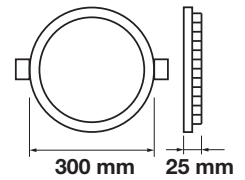

Emergency Pack: Available
Voltage/Frequency: AC:85-265V,50/60Hz
Luminous Flux: 2000lm
Beam Angle: 120°

LED Type: SMD
CRI: >80
PF: >0.5
Shape: Round

Body Type: Aluminium+Chrome
Dimension: Ø300x25mm
Box Qty: 10 Pcs

Slim Series-Satin Nickel-Round

24w VT-2407SN

SKU: 6355 - 3000K Warm White 3800157621397
SKU: 6356 - 4000K Day White 3800157621403
SKU: 6357 - 6400K White 3800157621410

Cutting Size:
Ø285mm