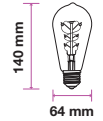

Amber Cover -Filament-ST64-E27

5W VT-2065

SKU: 7218 - 2200K Warm White 3800157617260

EQ. Watts:	30w
Voltage/Frequency:	AC:220-240V,50Hz
Luminous Flux:	300lm
Commercial Type:	ST64

LED Type:	Filament
CRI:	>80
PF:	>0.5
Base:	E27

Beam Angle:	300°
Body Type:	Glass
Dimension:	64x140mm
Box Qty:	100 Pcs

Amber Cover -Filament-ST64-E27

5W VT-2066

SKU: 7220 - 2200K Warm White 3800157617284

EQ. Watts:	30w
Voltage/Frequency:	AC:220-240V,50Hz
Luminous Flux:	300lm
Commercial Type:	ST64

LED Type:	Filament
CRI:	>80
PF:	>0.5
Base:	E27

Beam Angle:	300°
Body Type:	Glass
Dimension:	64x140mm
Box Qty:	100 Pcs