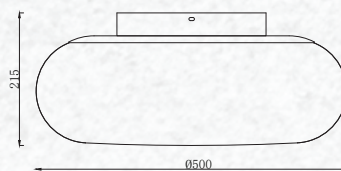

Ceiling Lamp-TRIAC Dimmable

40W VT-7503

SKU: 40061 - 3000K Warm White 3800157640541

Voltage/Frequency: AC:220-240V

Luminous Flux: 3100lm

LED Type: SMD

CRI: >80

PF: >0.9

Beam Angle: 120°

No. of LED: 216 pcs

Material: PC + Iron

Unit GW: 3.8 kgs

Life Span: 30,000 Hours

Size: ø500x215mm

Box Qty: 1Pcs