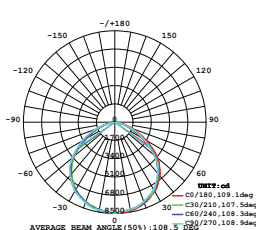

LUMINOUS INTENSITY DISTRIBUTION DIAGRAM