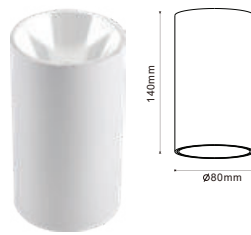

Fitting Round-GU10

Model No	VT-882-RW
SKU:	8588
Base:	GU10
Material:	Aluminium + PC
Shape:	Round
Color of Fxture:	White frame + White reflector
Dimension:	ø80x140mm
Cutting Size:	NA
EAN:	3800157651936
Box Qty:	50 Pcs