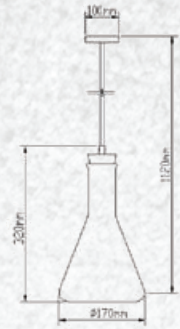

White Glass-Wood Pendant

| | |
|-----------|----------------|
| Model: | VT-7175 |
| SKU: | 3758 |
| EAN: | 3800157611312 |
| Size: | 170x320x1120mm |
| Box Qty: | 8Pcs |
| Material: | Glass+Wood |

White Glass-Wood Pendant