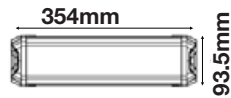

50m²
Coverage Area

Electronic Insect Killer

16W VT-3216

SKU: 11179 EAN: 3800157654340

Box Qty : 6

80m²
Coverage Area

Electronic Insect Killer

20W VT-3220

SKU: 11180 EAN: 3800157654357

Box Qty : 6