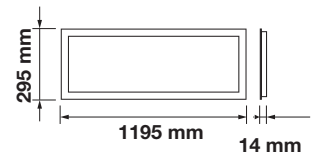

Emergency Pack:	Available
Voltage/Frequency:	AC:220-240V,50/60Hz
Luminous Flux:	5400lm
Beam Angle:	120°

LED Type:	SMD
CRI:	>80
PF:	>0.9
Shape:	Rectangle

Body Type:	Aluminium+PMMA+PS
Dimension:	1195x295x14mm
Box Qty:	6 Pcs