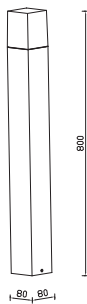

Bollard Lamps GU10

VT-7615

SKU: 7565 3800157636384

Voltage:	AC:220-240V,50-60Hz
Max.Watts:	35W
IP Rating:	IP54
Holder:	GU10
Color of Fixture:	Black
Body Type:	Aluminium body+clear PC diffuser
Size:	80x80x800mm
Box Qty:	4 Pcs