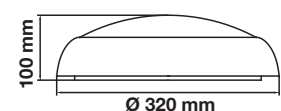

MODEL	WATTS	LUMENS	BOX QTY.
VT-19	17w	1400	10 pcs

SKU: 812 | 4000K DAY WHITE