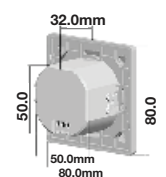

Sensor Type:	Microwave	Ambient Light:	<3-2000LUX(adjustable)
Colour:	White	Body Type:	Plastic
Detection Range:	180°	IP Rating:	IP20
Voltage:	AC:220-240V,50/60Hz	Dimension:	80x80x32mm
Rated Load:	Max 300W(LED)	Time Delay:	10 sec to 12 min (adjustable)
Detection Distance:	5m-15m(adjustable)	Box Qty:	100 Pcs