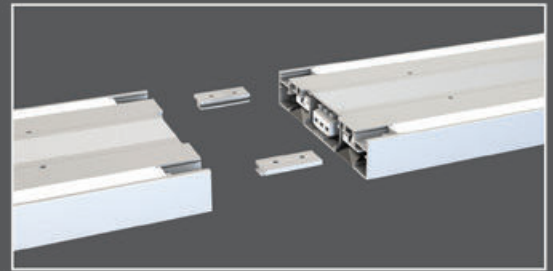

| | |
|-----------------|------------------|
| WATTS | LUMENS |
| UP 30w | UP-3300 |
| DOWN 30w | DOWN-3300 |

SIZE
1179x64x35mm

BOX QTY.
8 pcs

LED LINEAR LIGHTS

1-10V
DIMMABLE

LINEAR HANGING LIGHTS

This modern range of suspended linear lights has up & down illumination for a more evenly distributed light that creates a subtle ambient yet sufficient lighting for any commercial lighting. Linear up & down lights are offered in two colors variants Silver and White.