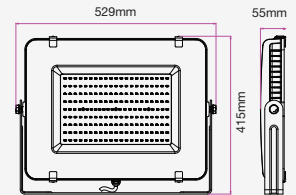

| WATTS | LUMENS | BOX QTY. |
|-------|--------|----------|
| 200w | 24000 | 2 pcs |

① METER WIRE

LUMINOUS INTENSITY DISTRIBUTION DIAGRAM

VT-306-W

SKU: 793 | 4000K DAY WHITE
 SKU: 794 | 6400K WHITE

120
 Lumen/W