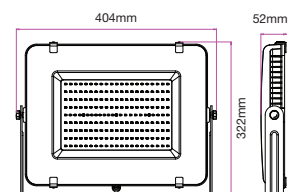

VT-150-W

SKU: 478 | 3000K WARM WHITE
SKU: 479 | 4000K DAY WHITE
SKU: 480 | 6400K WHITE

WATTS	LUMENS	BOX QTY.
150w	12000	2 pcs