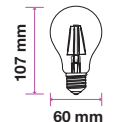

UFO-F150-E27

24w VT-2124

SKU: 7161 - 3000K Warm White 3800157612524
SKU: 7163 - 6400K White 3800157612548

EQ. Watts:	160w
Voltage/Frequency:	AC:220-240V,50/60Hz
Luminous Flux:	2610lm
Commercial Type:	F150

LED Type:	SMD
CRI:	>80
PF:	>0.5
Base:	E27

Beam Angle:	120°
Body Type:	Plastic
Dimension:	200x80mm
Box Qty:	20 Pcs

UFO-F150-E27

36w VT-2136

SKU: 7164 - 3000K Warm White 3800157612555
SKU: 7166 - 6400K White 3800157612579

EQ. Watts:	190w
Voltage/Frequency:	AC:220-240V,50/60Hz
Luminous Flux:	3240lm
Commercial Type:	F150

LED Type:	SMD
CRI:	>80
PF:	>0.9
Base:	E27

Beam Angle:	120°
Body Type:	Plastic
Dimension:	250x80mm
Box Qty:	20 Pcs

LED Bulbs-E14

4w VT-2184

SKU: 7366 - 2700K Warm White 3800157628570

EQ. Watts:	40w
Voltage/Frequency:	AC:220-240V,50Hz
Luminous Flux:	400lm
Commercial Type:	P45

LED Type:	SMD
CRI:	>80
PF:	>0.4
Base:	E14

Beam Angle:	300°
Body Type:	Glass
Dimension:	45x77mm
Box Qty:	50 Pcs

LED Candle Filament Bulbs

4w VT-2174

SKU: 7365 - 2700K Warm White 3800157628563

EQ. Watts:	40w
Voltage/Frequency:	AC:220-240V,50Hz
Luminous Flux:	400lm
Commercial Type:	Candle

LED Type:	SMD
CRI:	>80
PF:	>0.4
Base:	E14

Beam Angle:	300°
Body Type:	Glass
Dimension:	35x100mm
Box Qty:	50 Pcs

LED Bulbs-E27

6w VT-2186

SKU: 7368 - 2700K Warm White 3800157628594

EQ. Watts:	55w
Voltage/Frequency:	AC:220-240V,50Hz
Luminous Flux:	660lm
Commercial Type:	A60

LED Type:	Filament
CRI:	>80
PF:	>0.5
Base:	E27

Beam Angle:	300°
Body Type:	Glass
Dimension:	60x107mm
Box Qty:	25 Pcs