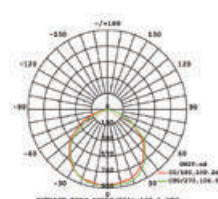

IP65
RATING

E Series-White Body

50W VT-4051W

SKU: 5961 - 3000K Warm White 3800157625548
SKU: 5962 - 4000K Day White 3800157625555
SKU: 5963 - 6500K White 3800157625562

Sensor Compatible:	Yes
Voltage/Frequency:	AC:220-240V,50/60Hz
Luminous Flux:	4250lm
Color of Fixture:	White
CRI:	>70
PF:	>0.9
IP Rating:	IP65
Beam Angle:	110°
Body Type:	Aluminium
Dimension:	245x192x28mm
Box Qty:	10 Pcs

IP65
RATING

E Series-White Body

100W VT-40101W

SKU: 5967 - 3000K Warm White 3800157625609
SKU: 5968 - 4000K Day White 3800157625616
SKU: 5969 - 6500K White 3800157625623

Sensor Compatible:	Yes
Voltage/Frequency:	AC:220-240V,50/60Hz
Luminous Flux:	8500lm
Color of Fixture:	White
CRI:	>70
PF:	>0.9
IP Rating:	IP65
Beam Angle:	110°
Body Type:	Aluminium
Dimension:	330x271x33mm
Box Qty:	5 Pcs

IP65
RATING

Slimline-White Body-White Wire

100W VT-49101W

SKU: 5972 - 6400K White 3800157626255

Sensor Compatible:	Yes
Voltage/Frequency:	AC:220-240V,50Hz
Luminous Flux:	8500lm
Color of Fixture:	White
CRI:	>70
PF:	>0.9
IP Rating:	IP65
Beam Angle:	100°
Body Type:	Die Cast Aluminium
Dimension:	291x240x30mm
Box Qty:	4 Pcs