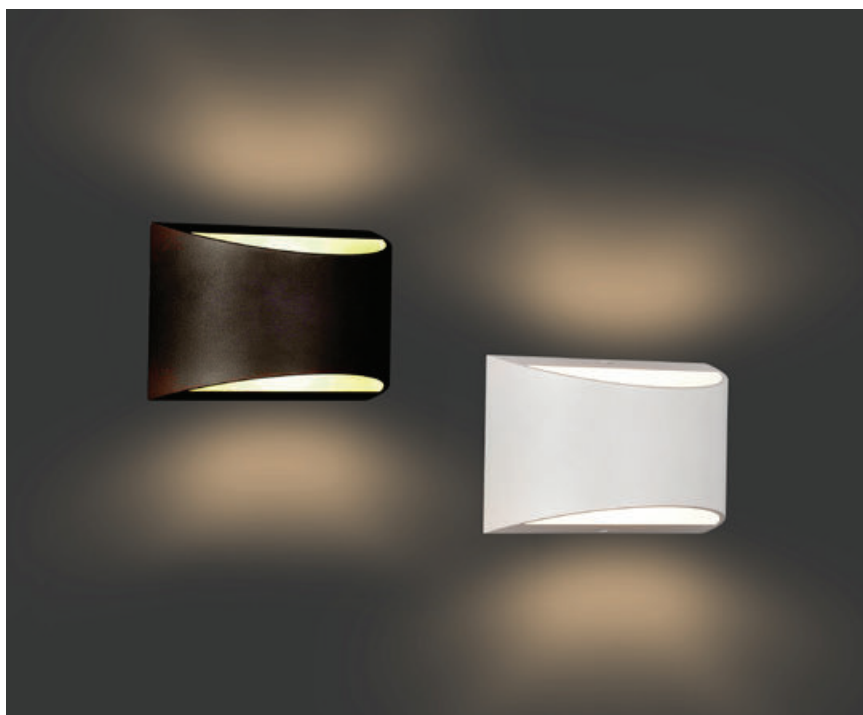

NEW

Black

SKU: 8684 - 4000K Day White 3800157654890

White

SKU: 8683 - 4000K Day White 3800157654883

Up-Down Lights

10W VT-815-B

Sensor Compatible:	Yes
Voltage/Frequency:	AC:220-240V,50Hz
Luminous Flux:	800lm
IP Rating:	IP54
CRI:	>80

PF:	>0.45
Beam Angle:	120°
Body Type:	Aluminum
Dimension:	200x130x100mm
Box Qty:	20 Pcs