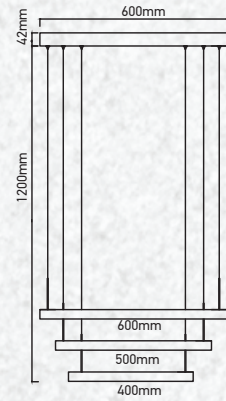

| | |
|-------------|-------------------|
| No. of LED: | 470 pcs |
| Material : | Aluminium+Acrylic |
| Unit GW : | 4.7 Kg |
| Life Span: | 25,000 Hours |
| Size : | 600/500/400mm |
| Box Qty: | 1Pcs |