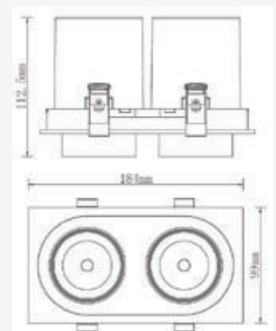

VT-436

NEW

SKU: 20050 | 4000K DAY WHITE

WATTS	LUMENS	BOX QTY.
2x18w	2900	10 pcs