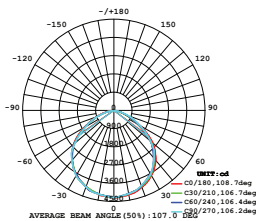

LUMINOUS INTENSITY DISTRIBUTION DIAGRAM