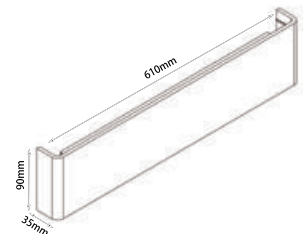

Adjustable Modern Wall Lights
18w VT-819-W

SKU: 8533 - 3000K Warm White 3800157638678
SKU: 8534 - 4000K Day White 3800157638685

Sensor Compatible: **Yes**
Voltage/Frequency: **AC:220-240V,50/60Hz**
Luminous Flux: **1800lm**
IP Rating: **IP44**
CRI: **>80**

PF: **>0.5**
Beam Angle: **Adjustable 5°-90°**
Body Type: **Aluminium**
Dimension: **600x100x42mm**
Box Qty: **10 Pcs**