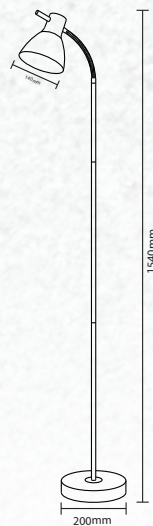

Floor Lamps

VT-7912

SKU:	40401
Watts:	Max 60W
Material:	Fabric+Metal
Base:	E27
Color:	Ivory+Black
Input Power:	AC:220-240V,50Hz
EAN:	3800157648547
Size:	450x300x1630mm
Box Qty:	1Pcs

Floor Lamps

VT-7913

SKU:	40411
Watts:	Max 60W
Material:	Fabric+Metal
Base:	E27
Color:	Ivory+Black
Input Power:	AC:220-240V,50Hz
EAN:	3800157648554
Size:	450x285x1620mm
Box Qty:	1Pcs

Floor Lamps

VT-7702

SKU:	40421
Watts:	Max 60W
Material:	Metal
Base:	E27
Color:	Black+Chrome
Input Power:	AC:220-240V,50Hz
EAN:	3800157648561
Size:	140x200x1540mm
Box Qty:	4Pcs