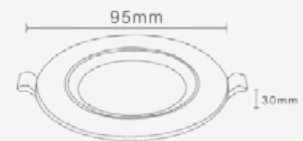

| MODEL | WATTS | LUMENS | BOX QTY. |
|---------|-------|--------|----------|
| VT-2-10 | 10w | 900 | 40 pcs |

SKU: 839 | 3000K WARM WHITE
 SKU: 840 | 4000K DAY WHITE
 SKU: 841 | 6400K WHITE

Cutting Size: \varnothing 80mm