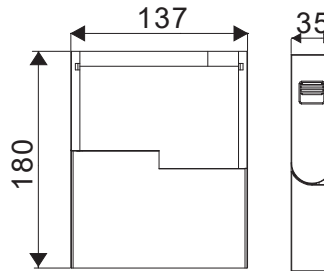

Magnetic Linear Track Light

10w VT-4210

SKU: 7962 - 3000K Warm White 3800157652803
SKU: 7963 - 4000K Day White 3800157652810

Voltage/Frequency:	DC:24V	Beam Angle:	30°
Luminous Flux:	700lm	Body Type:	Aluminium
LED Type:	SMD	Life span:	30,000 Hours
CRI:	>90	Dimension:	137x35x180mm
Color of Fixture:	Black	Box Qty:	16 PCS

3 YEAR WARRANTY

UGR<19

Magnetic Linear Track Light

20w VT-4220

SKU: 7964 - 3000K Warm White 3800157652827
SKU: 7965 - 4000K Day White 3800157652834

Voltage/Frequency:	DC:24V	Beam Angle:	30°
Luminous Flux:	1200lm	Body Type:	Aluminium
LED Type:	SMD	Life span:	30,000 Hours
CRI:	>90	Dimension:	270x35x180mm
Color of Fixture:	Black	Box Qty:	8 PCS

3 YEAR WARRANTY

UGR<19