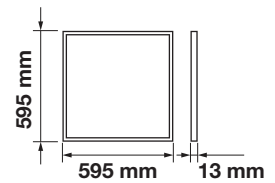

Emergency Pack:	Available
Voltage/Frequency:	AC:200-240V,50/60Hz
Luminous Flux:	3480lm
Beam Angle:	120°

LED Type:	SMD
CRI:	>80
PF:	>0.9
Shape:	Square

Body Type:	Aluminium+PMMA+PP
Dimension:	595x595x13mm
Box Qty:	6 Pcs