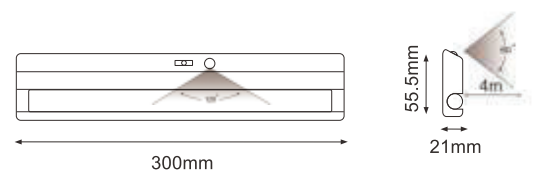

VT-81

SKU: 814 | 4000K DAY WHITE

WATTS	LUMENS	BOX QTY.
1.5w	135	50 pcs

4xAA (Battery not included)