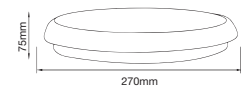

Slim Domelight with Emergency Backup

- AC:220-240V,50/60Hz
- 110° Beam Angle
- SMD LED chip type
- Body Material - PC
- 30,000 Life Hours
- CRI >80
- IP Rating IP65
- > 3 Hours emergency operation time
- Battery type -Ni-Cd 9.6V,1.0Ah
- Battery Charging Current - 60mA
- Battery Discharge Current - 200mA

3 YEAR
WARRANTY*

Emergency Battery Backup

MODEL	WATTS	LUMENS	BOX QTY.	SKU: 822 | 4000K DAY WHITE
VT-12SE	14w	1440	10 pcs