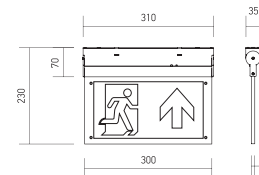

Exit Light - Surface

VT-529-S SKU: 83611 - 6000K WHITE

Box Qty: 10pcs

Lumens: 140lm
IP Rating: IP20
Material: PC
Exit Lamp Type: Wall/Ceiling
Battery: Ni-cd 3.6V, 900mAh
Recharging Time: 24 Hours
Stickers: 3 Stickers
Watts: 2w

Viewing Distance: 24 Meters From Both Sides
Test Button: Green Light Indicator Test Button
Legends: 3 Way Legend Available
Input Voltage: AC:220-240V, 50/60Hz
Mode Of Operation: Maintained
Emergency Operation Time: >3 Hours
Lamp Type: 16 SMD LEDs

24Hrs
CHARGING TIME