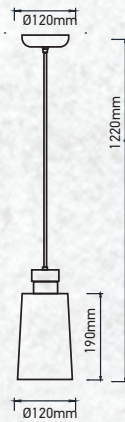

Pendant Light-White Lamp Shade

7W VT-7333-WH Built In LED

SKU: 3935 - 3000K Warm White 3800157628969
SKU: 3929 - 4000K Day White 3800157626576

Voltage/Frequency:	AC:220-240V,50Hz
Luminous Flux:	400lm
LED Type:	SMD
CRI:	>80
PF:	>0.5
Beam Angle:	120°
No. of LED:	14 pcs
Material :	Metal Finish
Unit GW :	1.4 Kg
Life Span:	30,000 Hours
Size :	Ø120xH190mm
Box Qty:	12Pcs