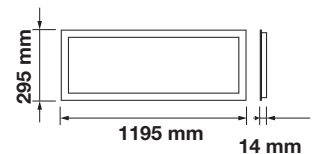

Big Panels-UGR<19-120x30

45w VT-12032

SKU: 6329 - 4000K Day White 3800157619615

LG7 Compliant UGR < 19

Emergency Pack:	Available
Voltage/Frequency:	AC:220-240V,50/60Hz
Luminous Flux:	3600lm
Beam Angle:	120°

LED Type:	SMD
CRI:	>80
PF:	>0.9
Shape:	Rectangle

Body Type:	Aluminium+PMMA+PS
Dimension:	1195x295x14mm
Box Qty:	6 Pcs