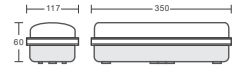

12Hrs
CHARGING TIME

Lamp Type:	16 SMD LEDs
Lumens:	140lm
Input Voltage:	AC:220-240V,50/60Hz
Protection Rating:	IP65
Material :	PC Cover

Exit Lamp Type:	Wall - Bulkhead
Viewing Distance:	22 Meters From One side
Emergency Operation Time:	>3 Hours
Battery:	Ni-Cd 3.6v,1500mAh
Recharging Time:	12 Hours

Test Button:	Green Light Indicator Test Button
Stickers:	4 Stickers
Legends:	4 Ways Legend Available
Mode Of Operation:	Maintained
Box Qty:	12 Pcs