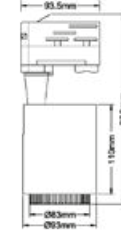

Tracklights-Color Changing

18w VT-4718-W

SKU: 1410 - 3 IN 1 3800157629324

CCT Adjustable
2800K/4000K/6000K

Lens Angle Adjustable
20°-60°

Triac Dimmable

Sensor Compatible:	Yes	Beam Angle:	20° ~ 60° (Adjustable)
Voltage/Frequency:	AC:220-240V,50/60Hz	Color of Fixture:	White
Luminous Flux:	1450lm	Body Type:	Aluminium
LED Type:	COB	Life span:	30,000 Hours
CRI:	>95	Dimension:	Ø93x93.5x230mm
PF:	>0.9	Box Qty:	20 Pcs

5 YEAR
WARRANTY*