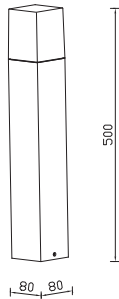

Bollard Lamps GU10

VT-7614

SKU: 7564 3800157636377

Voltage:	AC:220-240V,50-60Hz
Max.Watts:	35W
IP Rating:	IP54
Holder:	GU10
Color of Fixture:	Black
Body Type:	Aluminium body+clear PC diffuser
Size:	80x80x500mm
Box Qty:	4 Pcs