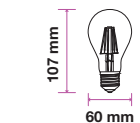

SpecialBulbs

Filament-R125-E27

8W VT-2198D

SKU: 7468 - 6500K White 3800157639187
SKU: 7466 - 2700K Warm White 3800157639163
SKU: 7467 - 4000K Day White 3800157639170

EQ. Watts:	50w
Voltage/Frequency:	AC:220-240V,50Hz
Luminous Flux:	600lm
Commercial Type:	R125

LED Type:	Filament
CRI:	>80
PF:	>0.5
Base:	E27

Beam Angle:	110°
Body Type:	Glass
Dimension:	125x182mm
Box Qty:	24 Pcs

Amber Cover -LED Filament Bulbs

4W VT-2154

SKU: 7335 - 2200K Warm White 3800157625197

EQ. Watts:	40w
Voltage/Frequency:	AC:220-240V,50Hz
Luminous Flux:	360lm
Commercial Type:	A60

LED Type:	Filament
CRI:	>80
PF:	>0.5
Base:	E27

Beam Angle:	300°
Body Type:	Glass
Dimension:	60x98mm
Box Qty:	50 Pcs

Filament-A60-E27

4W VT-2164

SKU: 7336 - 2700K Warm White 3800157625203

EQ. Watts:	40w
Voltage/Frequency:	AC:220-240V,50Hz
Luminous Flux:	400lm
Commercial Type:	A60

LED Type:	Filament
CRI:	>80
PF:	>0.5
Base:	E27

Beam Angle:	300°
Body Type:	Glass
Dimension:	60x98mm
Box Qty:	50 Pcs

Amber Cover -Filament-A60-E27

4W VT-1954

SKU: 4498 - 2200K Warm White 3800157609739

EQ. Watts:	35w
Voltage/Frequency:	AC:220-240V,50Hz
Luminous Flux:	350lm
Commercial Type:	A60

LED Type:	Filament
CRI:	>80
PF:	>0.4
Base:	E27

Beam Angle:	300°
Body Type:	Glass
Dimension:	60x107mm
Box Qty:	50 Pcs