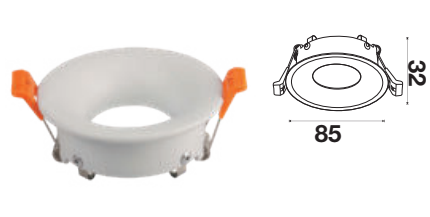

Fitting Square-GU10

Model No	VT-876-RD
SKU:	3169
Base:	GU10
Material:	Aluminium
Shape:	Square
Color of Fixture:	White
Dimension:	85x32mm
Cutting Size:	75mm
EAN:	3800157639125
Box Qty:	50 Pcs