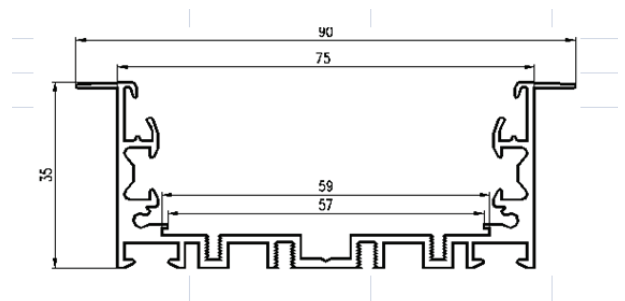

LINKABLE
UP TO 12 METERS TOGETHER

LED RECESSED LINEAR

Our new range of linear lights are also available for recessed installation, complete with necessary accessories for a seamless & continuous lighting system. Perfect replacement for traditional and inefficient linear lighting fixtures with the efficient LED provided by Samsung.

- **30,000 hrs Lifespan**
- **AC:200-240V,50/60Hz**
- **Linkable with connectors**
- **Aluminum Body**

5 YEAR
WARRANTY*

WHITE   **VT-7-42-W**

SKU:382 | 4000K DAY WHITE

WATTS	LUMENS	SIZE
40w	4000	1211x90x35mm