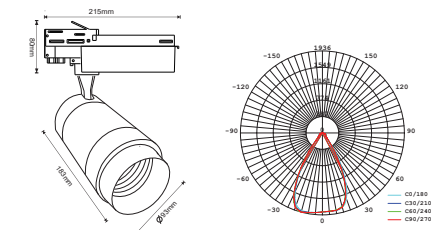

Tracklights-Smart Color Changing
35w VT-7735-W

SKU: 1458 - 3 IN 1 3800157637923

Sensor Compatible:	
Voltage/Frequency:	AC:220-240V,50/60Hz
Luminous Flux:	2350
LED Type:	COB
CRI:	>80
PF:	>0.9

Beam Angle:	16°-53°
Color of Fixture:	White
Body Type:	Aluminium
Life span:	30,000 Hours
Dimension:	215x183x93mm
Box Qty:	20 Pcs