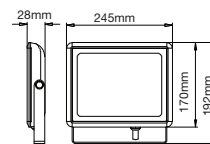

E Series-Black Body 50W VT-4051B

SKU: 5958 - 3000K Warm White 3800157625517
SKU: 5959 - 4000K Day White 3800157625524
SKU: 5960 - 6500K White 3800157625531

Sensor Compatible:	Yes
Voltage/Frequency:	AC:220-240V,50Hz
Luminous Flux:	4250lm
Color of Fixture:	Black
CRI:	>70
PF:	>0.9
IP Rating:	IP65
Beam Angle:	110°
Body Type:	Aluminium
Dimension:	245x192x28mm
Box Qty:	10 Pcs