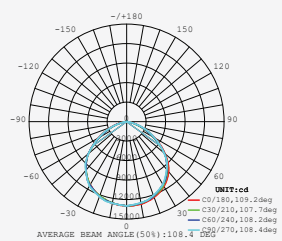

LUMINOUS INTENSITY DISTRIBUTION DIAGRAM