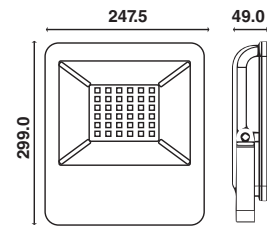

Super BRIGHT
160
LUMENS/W