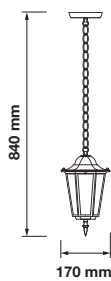

Ceiling Lamp
VT-752-B

SKU: 7072 3800157616256

Voltage:	AC:220-240V,50Hz
Max.Watts:	40W
IP Rating:	IP44
Holder:	E27
Color of Fixture:	Matt Black
Body Type:	Aluminium+Glass
Size:	170x840mm
Box Qty:	10 Pcs