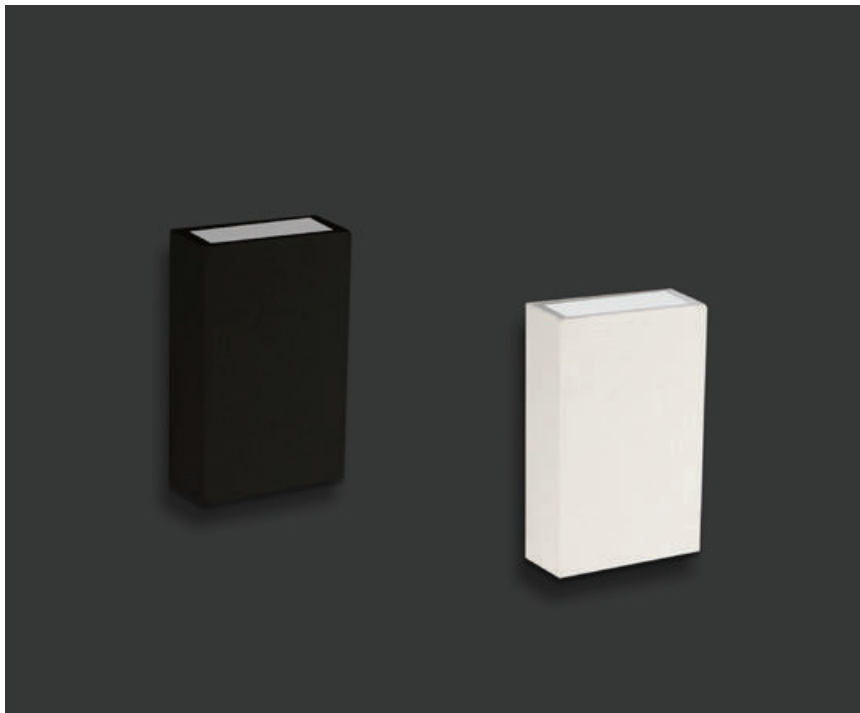

Up-Down Lights

8W VT-848-B

Sensor Compatible:	Yes
Voltage/Frequency:	AC:220-240V,50Hz
Luminous Flux:	800lm
IP Rating:	IP54
CRI:	>80

PF:	>0.6
Beam Angle:	Up150° / Down150°
Body Type:	Aluminium
Dimension:	220x48x90mm
Box Qty:	20 Pcs

Black

SKU: 8563 - 3000K White 3800157643740
SKU: 8561 - 6400K White 3800157643726

White

SKU: 8562 - 3000K Warm White 3800157643733
SKU: 8560 - 6400K White 3800157643719