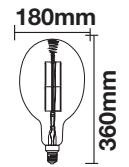

SpecialBulbs

Filament-BF180-E27

8W VT-2178D

SKU: 7464 - 2000K Warm White 3800157637398

EQ. Watts:	50w
Voltage/Frequency:	AC:220-240V,50Hz
Luminous Flux:	600lm
Commercial Type:	BF180

LED Type:	Filament
CRI:	>80
PF:	>0.5
Base:	E27

Beam Angle:	340°
Body Type:	Glass
Dimension:	180x360mm
Box Qty:	6 Pcs