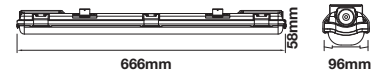

Voltage/Frequency:	AC:200-240V,50/60Hz
Luminous Flux:	1700lm
LED Type:	SMD
CRI:	>80

PF:	>0.5
Beam Angle:	120°
Body Type:	Plastic+ABS
On/Off:	>15,000

Life span:	20,000 Hours
Gross weight:	1 kg
Dimension:	666x96x58mm
Box Qty:	12pcs