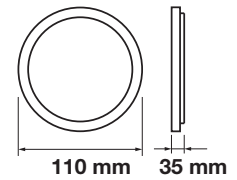

Body Type: **Aluminium**
Dimension: **Ø110x35mm**
Box Qty: **20 Pcs**