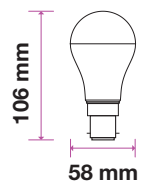

MODEL	WATTS	EQ.WATTS	LUMENS	BASE	SHAPE	BOX QTY.
VT-219	9w	60w	806	B22	A58	100 pcs
SKU: 270 | 3000K WARM WHITE