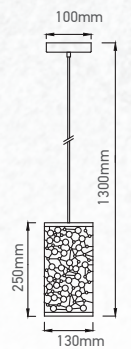

Can Shape-Gold Pendant

Model:	VT-7131-CG
SKU:	3824
EAN:	3800157616591
Size:	130x250x1300mm
Box Qty:	10Pcs
Material:	Metal