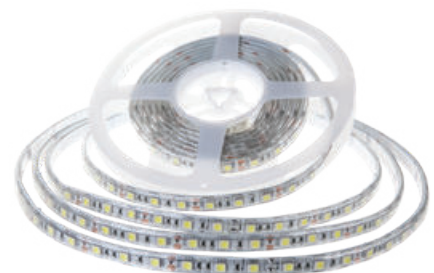

LED Type:	SMD
Watt/M:	7.2W
Current/M:	0.6A
Voltage:	DC:24V
LED Qty	120

lm/M:	600lm
lm/LED:	5-6lm
Beam Angle:	120°
IP Rating:	IP65
Width:	10mm
Box Qty:	400 Meters