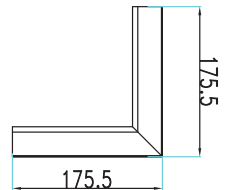

: SKU:397 | 4000K DAY WHITE

14W
VT-7-42-T