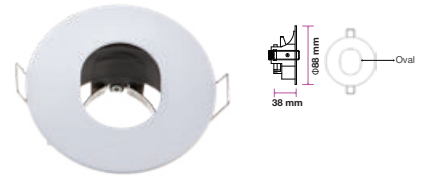

Fitting-Round-GU10

Model No	VT-786
SKU:	3612
Base:	GU10
Material:	Aluminium
Shape:	Round
Color of Fxture:	White
Dimension:	88x38mm
Cutting Size:	Ø75mm
EAN:	3800157607414
Box Qty:	100 Pcs