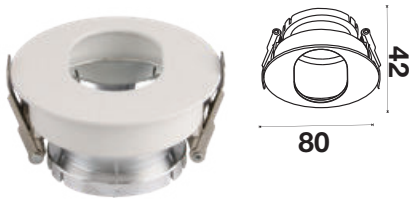

Fitting Round-GU10

Model No	VT-874-WC
SKU:	3164
Base:	GU10
Material:	Aluminium+PC
Shape:	Round
Color of Fixture:	White+Chrome
Dimension:	80x42mm
Cutting Size:	75mm
EAN:	3800157639071
Box Qty:	50 Pcs