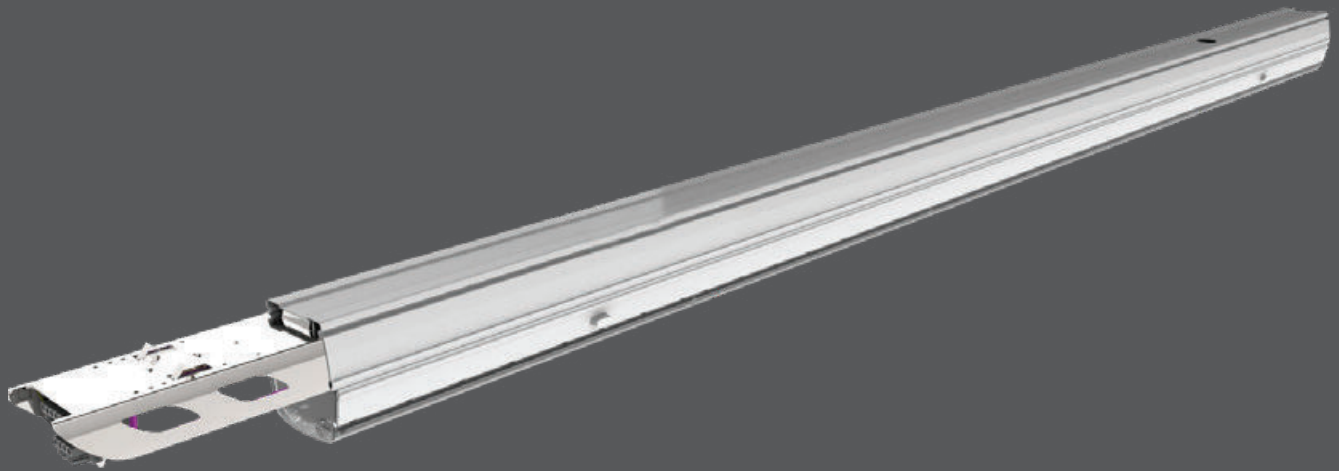

MODEL	WATTS	CRI	LUMENS	PF	SIZE
VT-4550D	50w	>80	8000	>0.9	1500mm

LINEAR FOLLOW TRUNKING
SKU: 1363 | 4000K DAY WHITE