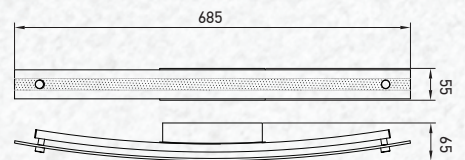

Mirror Surface Light-Chrome

18w VT-7021 **Built In LED**

SKU: 3903 - 4000K Day white 3800157621885

Voltage/Frequency:	AC:220-240V,50Hz
Luminous Flux:	1350lm
LED Type:	SMD
CRI:	>80
PF:	>0.8
Beam Angle:	120°

No. of LED:	90 pcs
Material :	Stainless Steel+Metal+PMMA
Unit GW :	1.28 Kg
Life Span:	20,000 Hours
Size :	940x65x65mm
Box Qty:	12Pcs