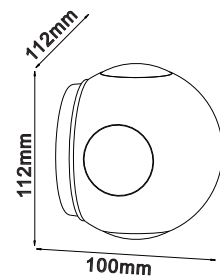

Round-IP65
4W VT-834-W

Sensor Compatible:	Yes
Voltage/Frequency:	AC:220-240V,50/60Hz
Luminous Flux:	440lm
IP Rating:	IP65
CRI:	>80

PF:	>0.45
Beam Angle:	4*90°
Body Type:	Aluminum
Dimension:	Ø112mm
Box Qty:	20 Pcs