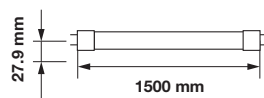

MODEL	WATTS	EQ.WATTS	LUMENS	WEIGHT-KG	BOX QTY.
VT-152	22w	75w	3000	0.2572	25 pcs

- SKU: 799 | 3000K WARM WHITE
- SKU: 674 | 4000K DAY WHITE
- SKU: 675 | 6400K WHITE