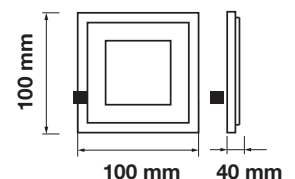

Glass Panel-Square

6W VT-602G SQ

SKU: 4738 - 3000K Warm White 3800230622877
SKU: 6276 - 4000K Day White 3800157615747
SKU: 4737 - 6400K White 3800230622860

Cutting Size:
75x75mm