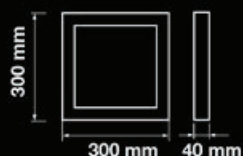

Linkable Up to 60 Units