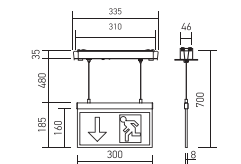

Emergency Operation Time:	>3 Hours
Battery:	Ni-Cd 4.8V,600mAh
Recharging Time:	12 Hours
Test Button:	Green Light Indicator Test Button
Stickers:	4 Stickers
Legends:	4 Way Legend Available
Mode Of Operation:	Maintained
Box Qty:	10 Pcs