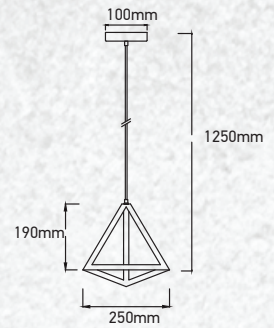

Geometric Series-Gold Canopy

| | |
|-----------|----------------|
| Model: | VT-7141-CG |
| SKU: | 3831 |
| EAN: | 3800157616669 |
| Size: | 250x190x1250mm |
| Box Qty: | 8Pcs |
| Material: | Metal |

Geometric Series-Black Canopy