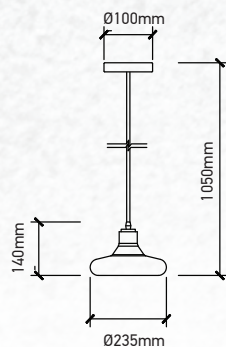

| | |
|-----------|---------------|
| Model: | VT-7307 |
| SKU: | 3926 |
| EAN: | 3800157626217 |
| Size: | 300x1300mm |
| Box Qty: | 4Pcs |
| Material: | Glass+Wood |

Transparent Glass-Wood Pendant

| | |
|-----------|----------------|
| Model: | VT-7240 |
| SKU: | 3820 |
| EAN: | 3800157615457 |
| Size: | 235x140x1050mm |
| Box Qty: | 8Pcs |
| Material: | Glass+Wood |