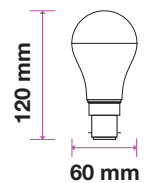

MODEL	WATTS	EQ.WATTS	LUMENS	BASE	SHAPE	BOX QTY.
VT-231	11w	75w	1055	B22	A60	96 pcs
SKU: 102 | 3000K WARM WHITE SKU: 853 | 6400K WHITE