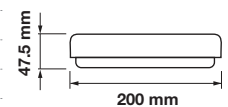

TRIMLESS
Luxurious Finish
SURFACE MOUNTED

Sensor Compatible:	Yes
Voltage/Frequency:	AC:100-240V,50/60Hz
Luminous Flux:	1250lm
IP Rating:	IP44
CRI:	>80
PF:	>0.6

Beam Angle:	110°
Color of Fixture:	White
Body Type:	PC
Shape:	Square
Dimension:	200x200x47.5
Box Qty:	20 Pcs