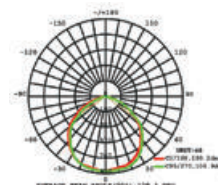

IP65
RATING

E Series-White Body

100W VT-40101W

SKU: 5967 - 3000K Warm White 3800157625609
SKU: 5968 - 4000K Day White 3800157625616
SKU: 5969 - 6500K White 3800157625623

Sensor Compatible:	Yes
Voltage/Frequency:	AC:220-240V,50/60Hz
Luminous Flux:	8500lm
Color of Fixture:	White
CRI:	>70
PF:	>0.9
IP Rating:	IP65
Beam Angle:	110°
Body Type:	Aluminium
Dimension:	330x271x33mm
Box Qty:	5 Pcs