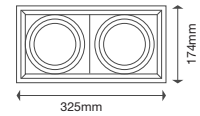

AR111-Accessories

Model No: VT-7222-W
SKU: 3576
Base: 2XAR111
Material: Aluminium
Color of Fixture: White
Dimension: 325x174mm
Cutting Size: 167x305mm.
EAN: 3800157604772
Box Qty: 12 Pcs