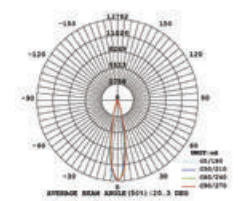

5 YEAR
WARRANTY*