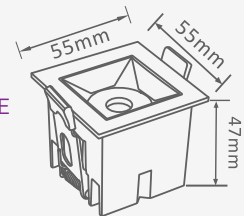

MODEL
VT-2-04

12°

SKU: 972 | 2700K WARM WHITE
SKU: 971 | 4000K DAY WHITE
SKU: 970 | 5700K WHITE

WATTS	LUMENS	BOX QTY.
4w	320	100 pcs

MODEL
VT-2-04-1

38°

SKU: 987 | 2700K WARM WHITE
SKU: 986 | 4000K DAY WHITE
SKU: 985 | 5700K WHITE

Cutting Size