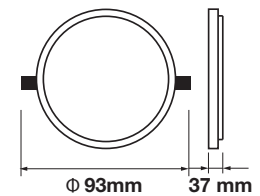

LED MINI PANELS

Round Edge Series

V-TAC's Round Edge Panel has an elegant, classic design that lights up all the way to the edges — giving a contemporary lighting effect that is ideal for residential, office, or commercial indoor areas. The quick connector feature lessens set-up time brought by complicated wirings. Built with the most stable drivers in the market, have low maintenance panels without the flashes and the flickers.

- **Quick Connector**
- **SMD LED Type**
- **30,000 hrs Lifespan**
- **120° Beam Angle**
- **AC:220-240V,50Hz**
- **CRI: >80**
- **ABS+Plastic Body**

5 YEAR
WARRANTY*

SKU: 626 | 3000K WARM WHITE
SKU: 628 | 6400K WHITE

MODEL	WATTS	LUMENS	BOX QTY.
VT-608RD	8w	800	100 pcs

Cutting Size: $\varnothing$ 72 mm

SKU: 621 | 4000K DAY WHITE
SKU: 622 | 6400K WHITE

MODEL	WATTS	LUMENS	BOX QTY.
VT-615RD	15w	1500	40 pcs