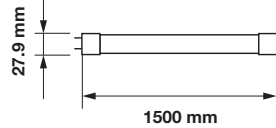

T8-Nano Plastic-150cm

22w VT-1577

SKU: 6265 - 3000K Warm White 3800157612159
SKU: 6309 - 4000K Day White 3800157617437
SKU: 6310 - 6400K White 3800157617444

3 YEAR
WARRANTY

Dummy Starter
Included

EQ. Watts:	58w
Voltage/Frequency:	AC:220-240V,50Hz
Luminous Flux:	2000lm
LED Type:	SMD
CRI:	>80

PF:	>0.5
Beam Angle:	160°
Body Type:	Nano Plastic
Holder:	G13
Instant start :	0-100% in < 1s

On/Off:	>15,000
Life span:	30,000 Hours
Gross weight:	283.4g
Dimension:	27.9x1500mm
Box Qty:	25 Pcs