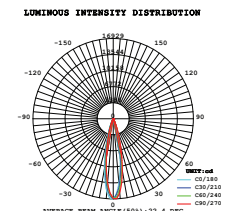

SKU: 1255 - 3000K Warm White 3800157607551
SKU: 1256 - 4500K Day White 3800157607568
SKU: 1257 - 6000K White 3800157607575

Sensor Compatible:	Yes	Beam Angle:	24°
Voltage/Frequency:	AC:220-240V,50/60Hz	Color of Fixture:	White
Luminous Flux:	3500lm	Body Type:	Aluminium
LED Type:	COB	Life span:	20,000 Hours
CRI:	>80	Dimension:	92x165x192mm
PF:	>0.9	Box Qty:	20 Pcs