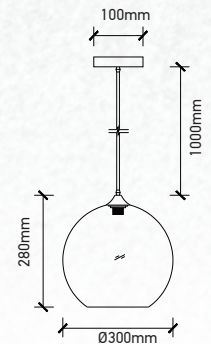

Amber Glass-Metal Series

Model:	VT-7303
SKU:	3866
EAN:	3800157620765
Size:	300x280x1000mm
Box Qty:	8Pcs
Material:	Glass+Metal