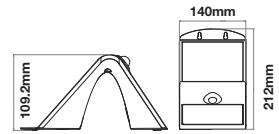

Battery:	3.7V Lithium Battery 2000mAh
Lumens:	400lm
No. of LED:	30pcs (Front 28pcs, Back 2 pcs)
Detecting Angle:	120°
Sensing Range:	2 - 6 mtrs

Charging Time:	6-7 hrs Sunlight Charging
IP Rating:	IP65
Material:	ABS+PC
Dimension:	140x212x109.2mm
Working Time:	Min 5-8 hrs and Max 24 hrs
Box Qty:	12Pcs