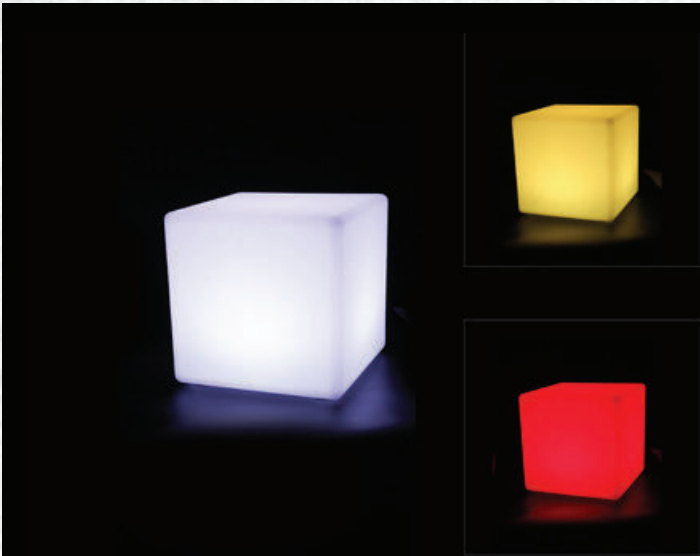

Cube Light

VT-7811

SKU: 40241 - RGB 3800157641128

Watts: 3w
Luminous Flux: 108lm
Size : 400x400x400mm
Material : LLDPE
Life Span: 50,000 Hours
Battery: Lithium Battery 3600mAh
IP Rating: IP54
Box Qty: 1Pcs