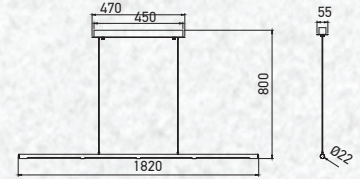

No. of LED: 120 pcs

| | |
|------------|----------------------------|
| Material : | Stainless Steel+Metal+PMMA |
| Unit GW : | 1.59 Kg |
| Life Span: | 20,000 Hours |
| Size : | 1220x55x800mm |
| Box Qty: | 12Pcs |