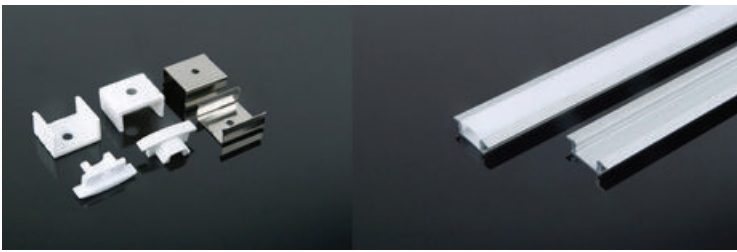

Aluminium Profiles-Milky

Model No:	VT-8106
SKU:	3350
Dimension:	2000x24.7x7mm
Color of Fixture:	Milky
EAN:	3800157636780

Aluminium Profiles-White Housing

Model No:	VT-8106-W
SKU:	3368
Dimension:	2000x24.7x7mm
Color of Fixture:	White
EAN:	3800157640183

Box Qty. 180 Pcs