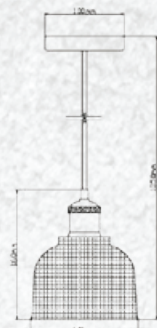

Amber Glass-Metal Series

Model:	VT-7150-AG
SKU:	3732
EAN:	3800157611053
Size:	145x160x1050mm
Box Qty:	12Pcs
Material:	Glass+Metal