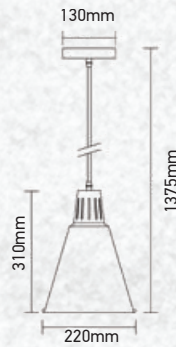

Danish Wood-Bronze Canopy

| | |
|-----------|-----------------------|
| Model: | VT-7340 |
| SKU: | 3817 |
| EAN: | 3800157612777 |
| Size: | 360x420x1200mm |
| Box Qty: | 4Pcs |
| Material: | Aluminium+Sand Finish |