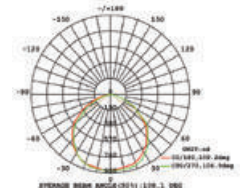

Sensor Compatible:	Yes
Voltage/Frequency:	AC:220-240V,50Hz
Luminous Flux:	8500lm
Color of Fixture:	Black
CRI:	>70
PF:	>0.9
IP Rating:	IP65
Beam Angle:	110°
Body Type:	Aluminium
Dimension:	330x271x33mm
Box Qty:	5 Pcs