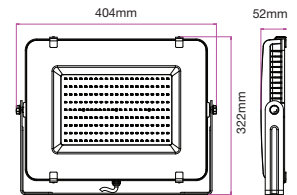

VT-150-G

- SKU: 481 | 3000K WARM WHITE
- SKU: 482 | 4000K DAY WHITE
- SKU: 483 | 6400K WHITE

WATTS	LUMENS	BOX QTY.
150w	12000	2 pcs