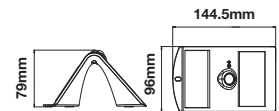

Battery:	3.7V Lithium Battery 1200mAh
Lumens:	220lm
No. of LED:	14pcs (Front 12pcs, Back 2 pcs)
Detecting Angle:	120°
Sensing Range:	2 - 6 mtrs

Charging Time:	6-7 hrs Sunlight Charging
IP Rating:	IP65
Material:	ABS+PC
Dimension:	144.5x96x79mm
Working Time:	Min 8 hrs and Max 24 hrs
Box Qty:	20Pcs