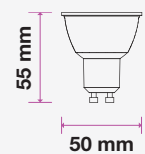

MODEL WATTS EQ.WATTS LUMENS BASE BOX QTY.
VT-291 **8w** **80w** **720** **GU10** **200 pcs**
SKU: 875 | 3000K WARM WHITE
SKU: 876 | 4000K DAY WHITE
SKU: 877 | 6400K WHITE