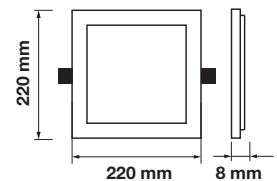

Trimless Panel-Square
29W VT-2929SQ

SKU: 5031 - 3000K Warm White 3800157606660
SKU: 5032 - 4000K Day White 3800157606677
SKU: 5033 - 6400K White 3800157606684

Cutting Size:
195x195mm