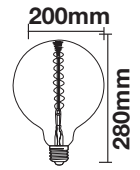

SpecialBulbs

Filament-G200-E27

8W VT-2158D

SKU: 7462 - 2000K Warm White 3800157637374

EQ. Watts:	40w
Voltage/Frequency:	AC:220-240V,50Hz
Luminous Flux:	500lm
Commercial Type:	G200

LED Type:	Filament
CRI:	>80
PF:	>0.5
Base:	E27

Beam Angle:	340°
Body Type:	Glass
Dimension:	200x280mm
Box Qty:	4 Pcs