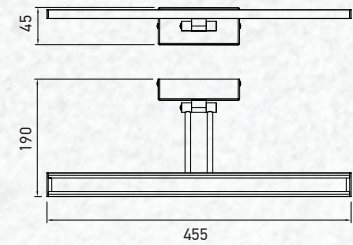

| | |
|-------------|--------------|
| No. of LED: | 60 pcs |
| Material : | Metal+PMMA |
| Unit GW : | 0.82 Kg |
| Life Span: | 20,000 Hours |
| Size : | 640x55x185mm |
| Box Qty: | 12Pcs |

Mirror Movable Wall Lamp