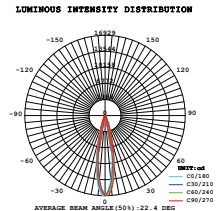

Sensor Compatible:	Yes	Beam Angle:	24°
Voltage/Frequency:	AC:220-240V,50/60Hz	Color of Fixture:	Black
Luminous Flux:	3500lm	Body Type:	Aluminium
LED Type:	COB	Life span:	20,000 Hours
CRI:	>80	Dimension:	92x165x192mm
PF:	>0.9	Box Qty:	20 Pcs