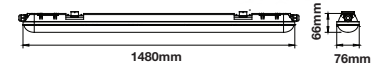

Waterproof Fitting

48w VT-1548

SKU: 6184 - 4500K Day White 3800157602389
SKU: 6185 - 6000K White 3800157602396

Voltage/Frequency: **AC:200-240V,50/60Hz**
Luminous Flux: **3840lm**
LED Type: **SMD**
CRI: **>70**

PF: **>0.7**
Beam Angle: **120°**
Body Type: **Plastic+ABS**
On/Off: **>10,000**

Life span: **20,000 Hours**
Gross weight: **1.86 kg**
Dimension: **1480x76x66mm**
Box Qty: **12 Pcs**