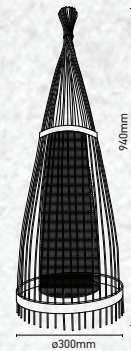

Rattan Floor Lamp