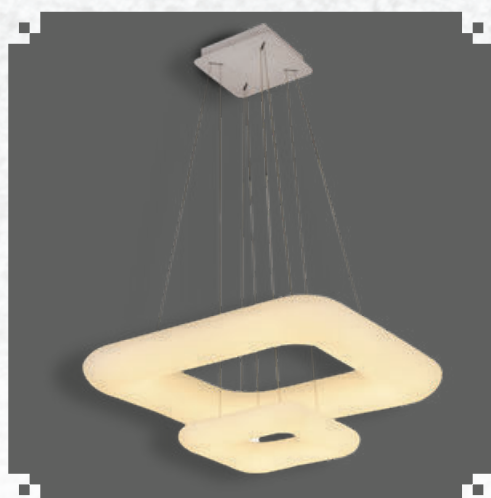

PF: >0.9

Beam Angle: 120°

No. of LED: 624 pcs

Material : PC

Unit GW : 6.50 kgs

Life Span: 30,000 Hours

Size : 600x300x2000mm

Box Qty: 1Pcs