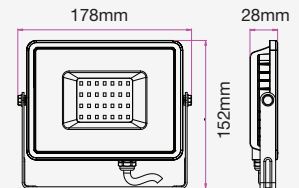

VT-30-B

SKU: 400 | 3000K WARM WHITE
SKU: 401 | 4000K DAY WHITE
SKU: 402 | 6400K WHITE

WATTS	LUMENS	BOX QTY.
30w	2400	10 pcs