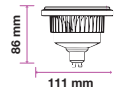

AR111-GU10
12W VT-1112D

SKU: 7234 - 3000K Warm White 3800157620055
SKU: 7235 - 4500K Day White 3800157620062
SKU: 7236 - 6000K White 3800157620079

DIMMABLE

EQ. Watts: 60w
Voltage/Frequency: AC:200-240V,50Hz
Luminous Flux: 900lm
LED Type: COB

CRI: >80
PF: >0.9
Base: GU10
Beam Angle: 40°

Body Type: Plastic Clad Aluminium
Dimension: Ø111x86mm
Box Qty: 60 Pcs

AR111-Accessories

Model No: VT-7221-W
SKU: 3575
Base: 1XAR111
Material: Aluminium
Color of Fixture: White
Dimension: 174x174 mm
Cutting Size: 163x163mm
EAN: 3800157604765
Box Qty: 24 Pcs

AR111-Accessories

Model No: VT-7222-W
SKU: 3576
Base: 2XAR111
Material: Aluminium
Color of Fixture: White
Dimension: 325x174mm
Cutting Size: 167x305mm.
EAN: 3800157604772
Box Qty: 12 Pcs

AR111-Accessories

Model No: VT-7223-W
SKU: 3577
Base: 3XAR111
Material: Aluminium
Color of Fixture: White
Dimension: 475x174mm
Cutting Size: 168x455mm
EAN: 3800157604789
Box Qty: 12 Pcs

AR111-Accessories

Model No: VT-7221-B
SKU: 3581
Base: 1XAR111
Material: Aluminium
Color of Fixture: Black
Dimension: 174x174 mm
Cutting Size: 163x163mm
EAN: 3800157607063
Box Qty: 24 Pcs

AR111-Accessories

Model No: VT-7222-B
SKU: 3582
Base: 2XAR111
Material: Aluminium
Color of Fixture: Black
Dimension: 325x174 mm
Cutting Size: 167x305mm.
EAN: 3800157607070
Box Qty: 12 Pcs

AR111-Accessories

Model No: VT-7223-B
SKU: 3583
Base: 3XAR111
Material: Aluminium
Color of Fixture: Black
Dimension: 475x174mm
Cutting Size: 168x455mm
EAN: 3800157607087
Box Qty: 12 Pcs