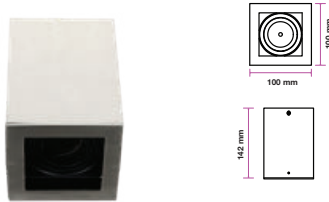

Fitting-Square-GU10

Model No	VT-797-SN
SKU:	3632
Base:	GU10
Material:	Die Cast Aluminium
Shape:	Square
Color of Fxture:	Satin Nickel
Dimension:	100x100x142mm
Cutting Size:	N/A
EAN:	3800157612098
Box Qty:	50 Pcs