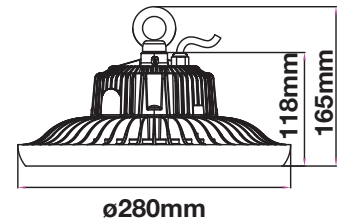

MODEL	WATTS	LUMENS	BEAM ANGLE	BOX QTY.
VT-9-100	100w	12000	90°	4 pcs

SKU: 564 | 4000K DAY WHITE

SKU: 565 | 6400K WHITE

1-10V
DIMMABLE

120
Lumen/W