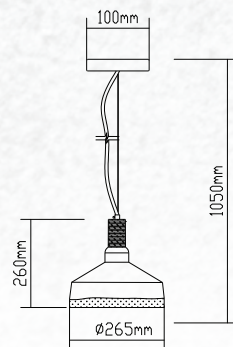

Concrete-Acrylic

Model:	VT-7291
SKU:	3854
EAN:	3800157619035
Size:	265x260x1050mm
Box Qty:	4Pcs
Material:	Concrete+Wood