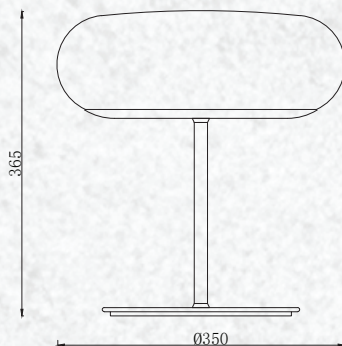

Beam Angle: 120°

No. of LED: 132 pcs

Material: PC + Iron

Unit GW: 5.5 kgs

Life Span: 30,000 Hours

Size: ø350x365mm

Box Qty: 1Pcs

TOUCH
DIMMING