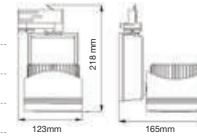

Sensor Compatible:	Yes	Beam Angle:	25°
Voltage/Frequency:	AC:100-240V,50/60Hz	Color of Fixture:	Black
Luminous Flux:	2300lm	Body Type:	Die Cast Aluminium
LED Type:	COB	Life span:	20,000 Hours
CRI:	>95	Dimension:	123x165x218mm
PF:	>0.9	Box Qty:	8 Pcs