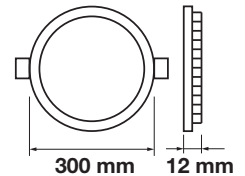

Emergency Pack: Available
Voltage/Frequency: AC:85-265V,50/60Hz
Luminous Flux: 2400lm
Beam Angle: 120°

LED Type: SMD
CRI: >80
PF: >0.9
Shape: Round

Body Type: Aluminium
Dimension: Ø300x12mm
Box Qty: 10 Pcs