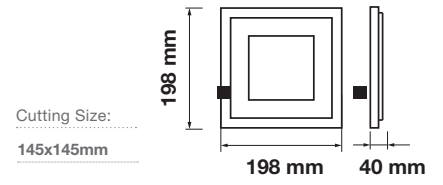

Emergency Pack: Available	LED Type: SMD	Body Type: Aluminium+Glass
Voltage/Frequency: AC:100-240V,50/60Hz	CRI: >80	Dimension: 198x198x40mm
Luminous Flux: 1260lm	PF: >0.9	Box Qty: 20 Pcs
Beam Angle: 120°	Shape: Square	

DRIVERS FOR MINI PANELS Voltage: AC:180-240V,50/60Hz

Watts: 6w
SKU: 8073
Dimmable: Yes
EAN: 3800157605823
Box Qty: 200 Pcs

Watts: 12w
SKU: 8074
Dimmable: Yes
EAN: 3800157605830
Box Qty: 200 Pcs

Watts: 18w
SKU: 8075
Dimmable: Yes
EAN: 3800157605847
Box Qty: 200 Pcs

Watts: 18/24w
SKU: 8070
Dimmable: Yes
EAN: 3800157616836
Box Qty: 50 Pcs

Watts: 24w
SKU: 8076
Dimmable: Yes
EAN: 3800157605946
Box Qty: 200 Pcs