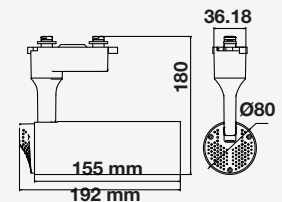

NEW

5 YEAR
WARRANTY*

LED TRACKLIGHTS

4 line Tracklights-Black Body

Experience true colours through our LED Tracklights efficient set of track lights with CRI >90, the latest LED technology from Samsung, and five years of warranty.

- **COB LED Type**
- **30,000 hrs Lifespan**
- **24° Beam Angle**
- **AC:220-240V,50Hz**
- **PF: >0.9**
- **High CRI of > 90**
- **Aluminum Body**

MODEL	WATTS	LUMENS	PF	CRI	BOX QTY.	BEAM ANGLE
VT-418	18w	1260	>0.9	>90	20 pcs	24°

SKU: 939 | 3000K WARM WHITE

SKU: 940 | 4000K DAY WHITE

MODEL	WATTS	LUMENS	PF	CRI	BOX QTY.	BEAM ANGLE
VT-430	30w	2100	>0.9	>90	20 pcs	24°

SKU: 941 | 3000K WARM WHITE

SKU: 942 | 4000K DAY WHITE