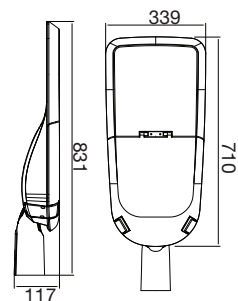

VT-200ST

SKU: 544 | 4000K DAY WHITE

WATTS	LUMENS	BOX QTY.
200w	26000	1 pcs

Available with

SKU: 548