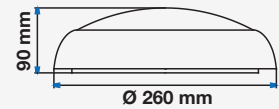

2D Bulkhead

Our resilient IP65 LED bulkheads make a good choice for outdoor residential, business, and industrial areas that need constant lighting since they can withstand weather, dust, and vandalism.

MODEL	WATTS	LUMENS	BOX QTY.	SKU: 815 | 4000K DAY WHITE
VT-08	8w	720	10 pcs