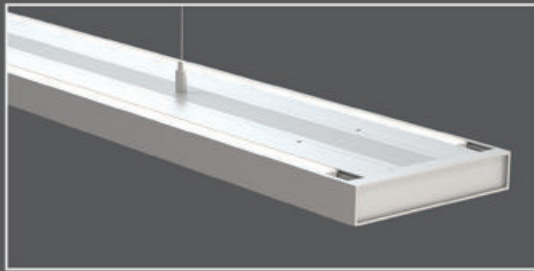

| | |
|-----------------|------------------|
| WATTS | LUMENS |
| UP 30w | UP-3300 |
| DOWN 30w | DOWN-3300 |

SIZE
1179x64x35mm

BOX QTY.
8 pcs

LED LINEAR LIGHTS

1-10V
DIMMABLE

LINEAR HANGING LIGHTS

This modern range of suspended linear lights has up & down illumination for a more evenly distributed light that creates a subtle ambient yet sufficient lighting for any commercial lighting. Linear up & down lights are offered in two colors variants Silver and White.