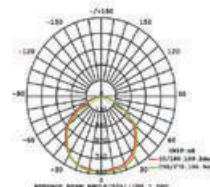

E Series-Black Body 20W VT-4021B

SKU: 5946 - 3000K Warm White 3800157625395
SKU: 5947 - 4000K Day White 3800157625401
SKU: 5948 - 6500K White 3800157625418

Sensor Compatible:	Yes
Voltage/Frequency:	AC:220-240V,50Hz
Luminous Flux:	1700lm
Color of Fixture:	Black
CRI:	>70
PF:	>0.9
IP Rating:	IP65
Beam Angle:	110°
Body Type:	Aluminium
Dimension:	150x143x26mm
Box Qty:	20 Pcs

**IP65
RATING**