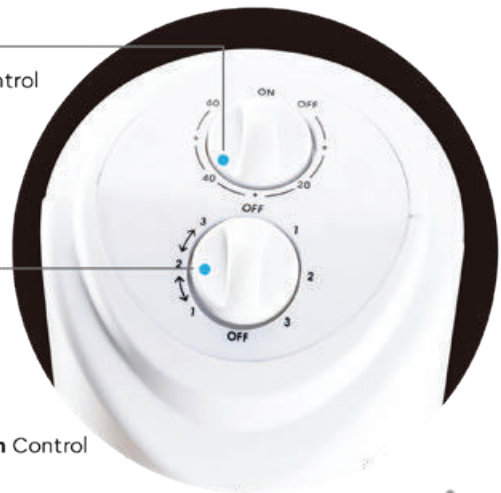

Tower Fan

VT-4538

SKU: 7926 EAN: 3800157654517

Oscillation
Low | Medium | High

3 Fan Speed
Low | Medium | High

- Power(Watts): 45
- Voltage/Freq: AC:220-240V,50/60Hz
- Size(inches): 31
- Material: ABS
- Unit Color: White
- Speed: 3(Low-Med-High)
- Function: Oscillation Function
- Timer: 1hr(Max)
- Plug Type: EU
- IP Rating: IP20
- Box Qty: 1pc