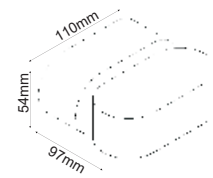

Double Head-Rotatable
12W VT-814

Sensor Compatible:	Yes
Voltage/Frequency:	AC:110-240V,50/60Hz
Luminous Flux:	1320lm
IP Rating:	IP65
CRI:	>80

PF:	>0.5
Beam Angle:	350°
Body Type:	Aluminium
Dimension:	230x54x97mm
Box Qty:	20 Pcs