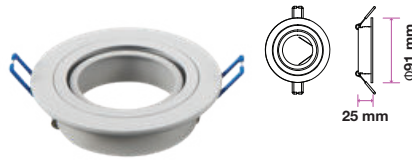

Fitting-Round-GU10

Model No	VT-782RD-WH
SKU:	3599
Base:	GU10
Material:	Aluminium
Shape:	Round
Color of Fxture:	White
Dimension:	Ø91x25mm
Cutting Size:	Ø75mm
EAN:	3800157607285
Box Qty:	100 Pcs