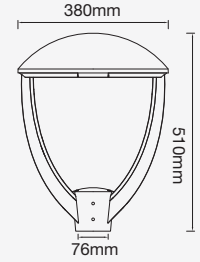

Garden Light

VT-55-1

SKU: 782 | 4000K DAY WHITE

WATTS	LUMENS	WEIGHT	BOX QTY.
50w	6500	8.36	1 pcs

130
Lumen/W