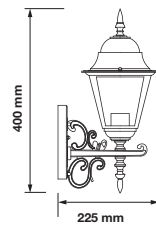

Wall Lamp
VT-760-B

SKU: 7519 3800157617789

Voltage:	AC:220-240V
Max.Watts:	60W
IP Rating:	IP44
Holder:	E27
Color of Fixture:	Matt Black
Body Type:	Aluminium+Glass
Size:	225x400x148mm
Box Qty:	12 Pcs