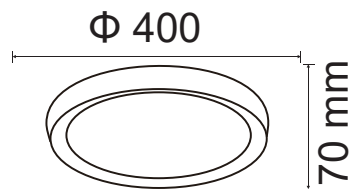

Sensor Compatible:	Yes
Voltage/Frequency:	AC:200-240V,50/60Hz
Luminous Flux:	2200lm
IP Rating:	IP20
CRI:	>80
PF:	>0.6

Beam Angle:	180°
Color of Fixture:	White
Body Type:	PC+Metal
Shape:	Round
Dimension:	D:400x60mm
Box Qty:	10 Pcs

DIMMABLE
WITH REMOTE

CCT CHANGING
With Remote Control