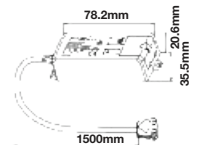

| | |
|----------------|------------------|
| Ambient Light: | |
| Body Type: | Plastic |
| IP Rating: | IP20 |
| Dimension: | 35.5x78.2x18.7mm |
| Box Qty: | 100 Pcs |

Microwave Sensor-IP65
Max 200W(LED)