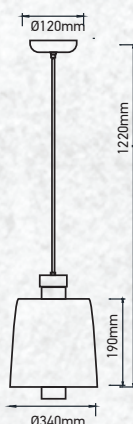

Pendant Light-Gold Lamp Shade

7W VT-7666-G Built In LED

SKU: 3938 - 3000K Warm White 3800157628990
SKU: 3932 - 4000K Day White 3800157626606

Voltage/Frequency: AC:220-240V,50Hz

Luminous Flux: 400lm

LED Type: SMD

CRI: >80

PF: >0.5

Beam Angle: 120°

No. of LED: 14 pcs

Material : Metal Finish

Unit GW : 2.4 Kg

Life Span: 30,000 Hours

Size : Ø340xH190mm

Box Qty: 4Pcs