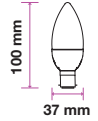

EQ. Watts: **40w**
Voltage/Frequency: **AC:220-240V,50Hz**
Luminous Flux: **470lm**
Commercial Type: **Candle**

LED Type: **SMD**
CRI: **>80**
PF: **>0.5**
Base: **B22**

Beam Angle: **200°**
Body Type: **ThermoPlastic**
Dimension: **37x100mm**
Box Qty: **200 Pcs**