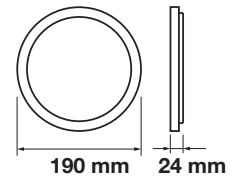

Body Type: Aluminium
Dimension: Ø190x24mm
Box Qty: 20 Pcs