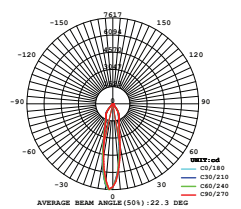

SKU: 1192 - 5000K Day White 3800230629555

Sensor Compatible:	Yes	Beam Angle:	22°
Voltage/Frequency:	AC:220-240V,50/60Hz	Color of Fixture:	Black
Luminous Flux:	2600lm	Body Type:	Aluminium
LED Type:	COB	Life span:	20,000 Hours
CRI:	>70	Dimension:	225x185x138mm
PF:	>0.9	Box Qty:	8 Pcs