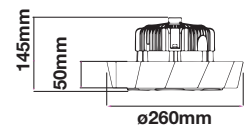

MODEL	WATTS	LUMENS	BEAM ANGLE	BOX QTY.
VT-9-105	100w	12000	90°	1 pcs

SKU: 583 | 4000K DAY WHITE
SKU: 584 | 6400K WHITE