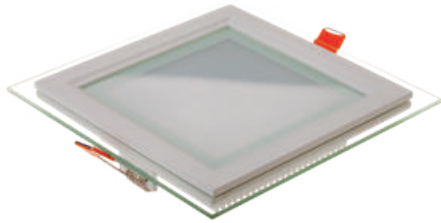

Glass Panel-Square
18w VT-1881G SQ

SKU: 4746 - 3000K Warm White 3800230622952
SKU: 6280 - 4000K Day White 3800157615785
SKU: 4745 - 6400K White 3800230622945