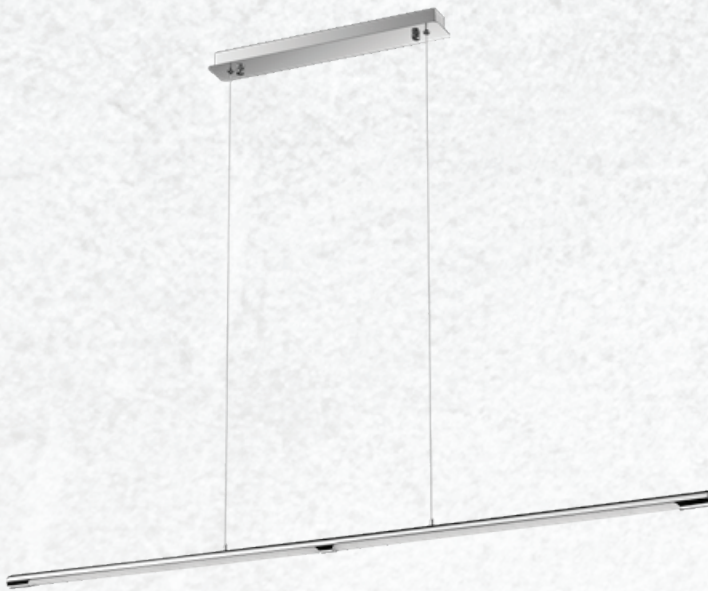

Designer Sleek Pendant-Chrome

18w VT-7018

Built In LED

SKU: 3890 - 4000K Day White

3800157621083

Voltage/Frequency:	AC:220-240V,50Hz
Luminous Flux:	1350lm
LED Type:	SMD
CRI:	>80
PF:	>0.8
Beam Angle:	120°

No. of LED: 90 pcs

Material :	Stainless Steel+Metal+PMMA
Unit GW :	1.38 Kg
Life Span:	20,000 Hours
Size :	940x55x800mm
Box Qty:	12Pcs