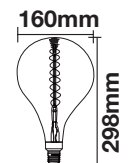

EQ. Watts:	40w
Voltage/Frequency:	AC:220-240V,50Hz
Luminous Flux:	500lm
Commercial Type:	A165

LED Type:	Filament
CRI:	>80
PF:	>0.5
Base:	E27

Beam Angle:	340°
Body Type:	Glass
Dimension:	160x298mm
Box Qty:	6 Pcs