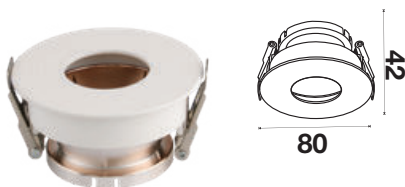

Fitting Round-GU10

Model No	VT-873-WR
SKU:	3159
Base:	GU10
Material:	Aluminium+PC
Shape:	Round
Color of Fxture:	White+Rose Gold
Dimension:	80x42mm
Cutting Size:	75mm
EAN:	3800157639026
Box Qty:	50 Pcs