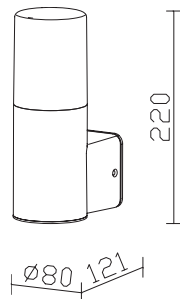

Wall Fittings GU10

VT-7616

SKU: 7566 3800157636391

Voltage:	AC:220-240V,50-60Hz
Max.Watts:	35W
IP Rating:	IP54
Holder:	GU10
Color of Fixture:	Black
Body Type:	Aluminium body+opal PC diffuser
Size:	121x80x220mm
Box Qty:	6 Pcs