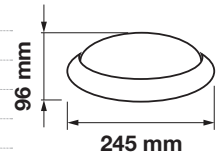

| | |
|-------------------|------------------------|
| Beam Angle: | 120° |
| Color of Fixture: | White |
| Body Type: | Plastic CLAD Aluminium |
| Shape: | Oval |
| Dimension: | Ø245x96mm |
| Box Qty: | 10 Pcs |