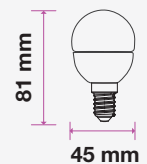

MODEL	WATTS	EQ.WATTS	LUMENS	BASE	SHAPE	BOX QTY.
VT-270	7w	45w	600	E14	P45	200 pcs
SKU: 863	| 3000K WARM WHITE					
SKU: 864	| 4000K DAY WHITE					
SKU: 865	| 6400K WHITE