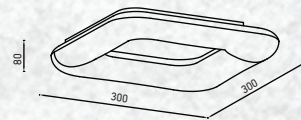

PF: >0.9

Beam Angle: 120°

No. of LED: 240 pcs

Material : PC

Unit GW : 18.50 kgs

Life Span: 30,000 Hours

Size : 300x300x80mm

Box Qty: 1Pcs