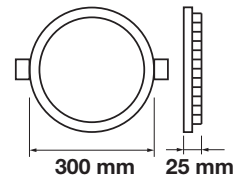

Cutting Size:
 Ø285mm

Emergency Pack: Available
 Voltage/Frequency: AC:85-265V,50/60Hz
 Luminous Flux: 2000lm
 Beam Angle: 120°

LED Type: SMD
 CRI: >80
 PF: >0.5
 Shape: Round

Body Type: Aluminium+Satin Nickel
 Dimension: Ø300x25mm
 Box Qty: 10 Pcs