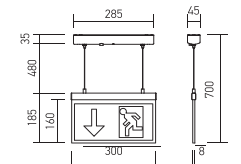

Emergency Operation Time:	>3 Hours
Battery:	Ni-Cd 4.8V,600mAh
Recharging Time:	12 Hours
Test Button:	Green Light Indicator Test Button
Stickers:	4 Stickers
Legends:	4 Way Legend Available
Mode Of Operation:	Maintained
Box Qty:	10 Pcs