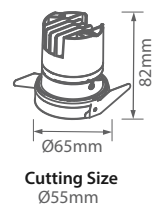

Sensor Compatible:	Yes
Voltage/Frequency:	AC:220-240V,50Hz
Luminous Flux:	400lm
LED Type:	COB-CREE
CRI:	>95
PF	>0.6

Beam Angle:	0-27°
Body Type:	Aluminium
Dimension:	Ø65x82mm
Cutting Size:	Ø55mm
Box Qty:	24 Pcs

Hotel Downlight-COB
10w VT-2911
SKU: 1481 - 3000K Warm White 3800157644068
SKU: 1482 - 4000K Day White 3800157644075