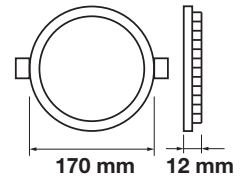

Premium Series-Round

12w VT-1207RD

SKU: 4857 - 3000K Warm White 3800230629784
SKU: 4858 - 4000K Day White 3800230629791
SKU: 4859 - 6400K White 3800230629807

Cutting Size:
Ø155mm

Emergency Pack: Available
Voltage/Frequency: AC:85-265V,50/60Hz
Luminous Flux: 1000lm
Beam Angle: 120°

LED Type: SMD
CRI: >80
PF: >0.6
Shape: Round

Body Type: Aluminium
Dimension: Ø170x12mm
Box Qty: 20 Pcs