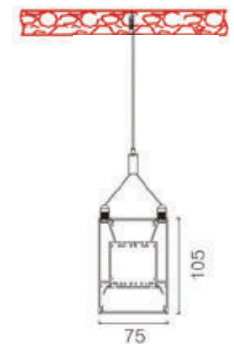

WATTS	LUMENS	SIZE
UP 20w	UP-2000	1200x75x105mm
DOWN 40w	DOWN-4000	

120

LED LINEAR LIGHTS

*Suitable for 10-12 hours daily, usage of the product for 24 hours a day would void warranty