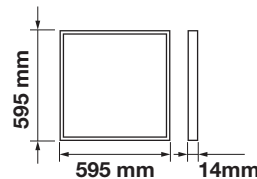

Big Panels-60x60-CRI>95

45W VT-6245

SKU: 8086 - 3000K Warm White
SKU: 8087 - 4000K Day White
SKU: 8088 - 6400K White

3800157648363
3800157648370
3800157648387

Emergency Pack: **Available**
Voltage/Frequency: **AC:200-240V,50/60Hz**
Luminous Flux: **3600lm**
Beam Angle: **120°**

LED Type: **SMD**
CRI: **>95**
PF: **>0.9**
Shape: **Square**

Body Type: **Aluminium+PMMA+PP**
Dimension: **595x595x14mm**
Box Qty: **6 Pcs**