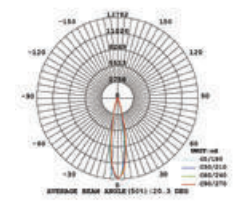

5 YEAR
WARRANTY*