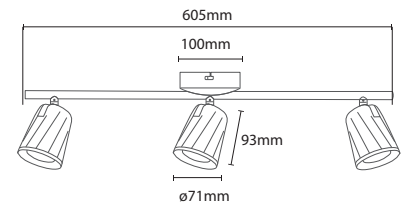

Double Head

12w VT-812-B

SKU: 8255 - 3000K Warm White
SKU: 8257 - 4000K Day White

3800157627054
3800157627078

Sensor Compatible:	Yes
Voltage/Frequency:	AC:220-240V,50/60Hz
Luminous Flux:	960lm
IP Rating:	IP20
CRI:	>80

PF:	>0.5
Beam Angle:	100°
Body Type:	Plastic+Metal
Dimension:	405x100x93mm
Box Qty:	12 Pcs