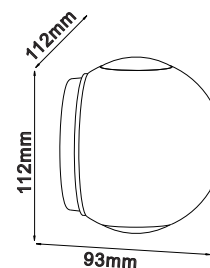

Round Light
6W VT-836

Sensor Compatible:	Yes
Voltage/Frequency:	AC:220-240V,50/60Hz
Luminous Flux:	660lm
IP Rating:	IP65
CRI:	>80

PF:	>0.5
Beam Angle:	Up-Down 90°
Body Type:	Aluminium
Dimension:	112x112x93mm
Box Qty:	20 Pcs