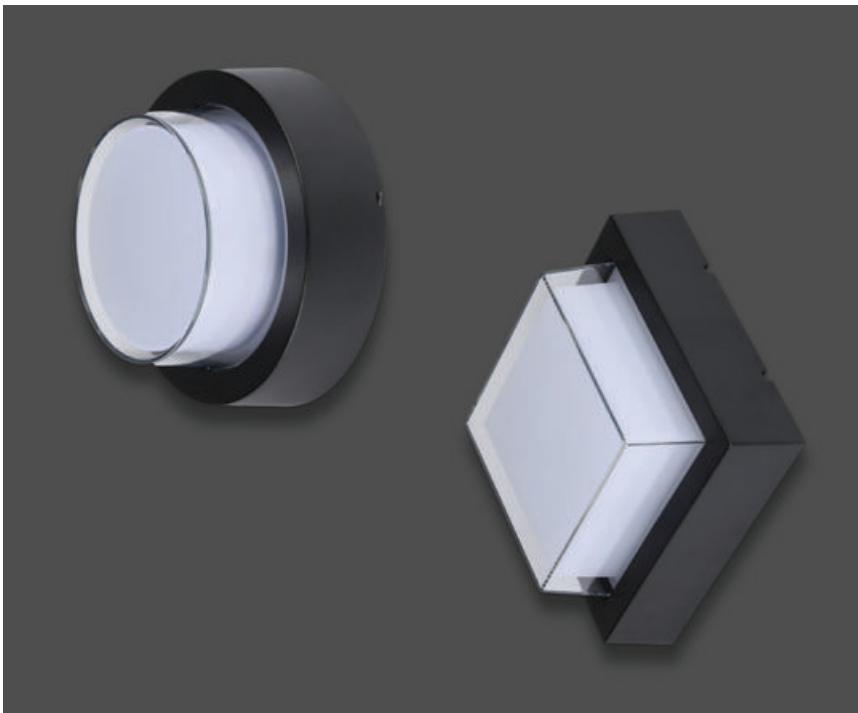

Sensor Compatible:	Yes
Voltage/Frequency:	AC:220-240V,50/60Hz
Luminous Flux:	550lm
IP Rating:	IP65
CRI:	>80

PF:	>0.6
Beam Angle:	128°
Body Type:	PC
Dimension:	133x133mx67m
Box Qty:	20 Pcs

LED Wall Lights
12W VT-828-RD