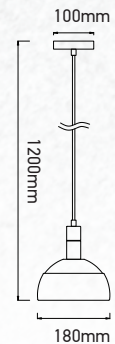

Pendant-Aluminium Shade-Pink

Model:	VT-7100-P
SKU:	3923
EAN:	3800157626187
Size:	180x100x1200mm
Box Qty:	12Pcs
Material:	Plastic+Aluminium