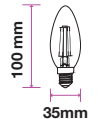

Clear Glass-Filament-Candle-E14

4W VT-1985

SKU: 4307 - 2700K Warm White 3800157600347

EQ. Watts:	40w
Voltage/Frequency:	AC:220-240V,50Hz
Luminous Flux:	400lm
Commercial Type:	Candle

LED Type:	Filament
CRI:	>80
PF:	>0.4
Base:	E14

Beam Angle:	300°
Body Type:	Glass
Dimension:	35x100mm
Box Qty:	100 Pcs