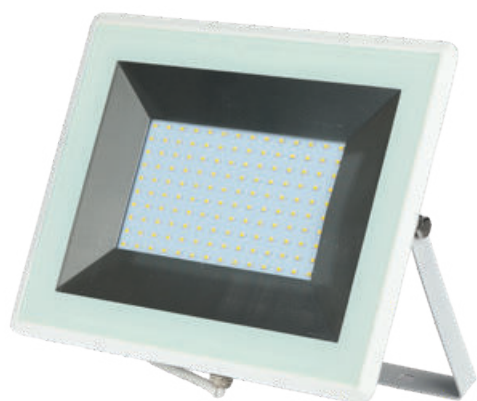

IP65
RATING

E Series-White Body

100W VT-40101W

SKU: 5967 - 3000K Warm White 3800157625609
SKU: 5968 - 4000K Day White 3800157625616
SKU: 5969 - 6500K White 3800157625623

Sensor Compatible:	Yes
Voltage/Frequency:	AC:220-240V,50/60Hz
Luminous Flux:	8500lm
Color of Fixture:	White
CRI:	>70
PF:	>0.9
IP Rating:	IP65
Beam Angle:	110°
Body Type:	Aluminium
Dimension:	330x271x33mm
Box Qty:	5 Pcs