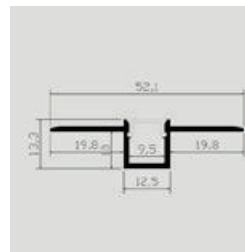

Aluminium Profiles-Milky-Set

Model No:	VT-8102
SKU:	3360
Dimension:	2000mm
Color of Fixture:	Milky
EAN:	3800157637008
Box Qty.	50 pcs