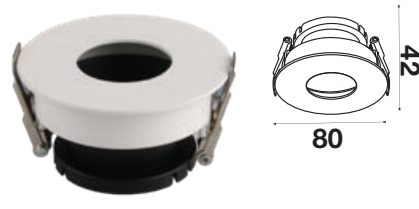

Fitting Round-GU10

Model No	VT-873-WB
SKU:	3157
Base:	GU10
Material:	Aluminium+PC
Shape:	Round
Color of Fxture:	White+Black
Dimension:	80x42mm
Cutting Size:	75mm
EAN:	3800157639002
Box Qty:	50 Pcs