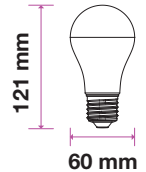

NEW

Thermoplastic Bulb

6.5W VT-2307

SKU: 2806 - 3000K WARM WHITE
SKU: 2807 - 4000K DAY WHITE
SKU: 2808 - 6400K WHITE

5 YEAR WARRANTY

SuperBRIGHT
160
LUMENS/W

EQ. WATTS: 75w
VOLTAGE/FREQUENCY: AC:220-240V, 50Hz
LUMINOUS FLUX: 1055lm
COMMERCIAL TYPE: A60

LED TYPE: SMD
CRI: >80
PF: >0.6
BASE: E27

BEAM ANGLE: 200°
BODY TYPE: Thermoplastic
DIMENSION: 65x134mm
BOX QTY: 100

NEW

Thermoplastic Bulb

9.5W VT-2310

SKU: 2809 - 3000K WARM WHITE
SKU: 2810 - 4000K DAY WHITE
SKU: 2811 - 6400K WHITE

5 YEAR WARRANTY

SuperBRIGHT
160
LUMENS/W

EQ. WATTS: 100w
VOLTAGE/FREQUENCY: AC:220-240V, 50Hz
LUMINOUS FLUX: 1521lm
COMMERCIAL TYPE: A60

LED TYPE: SMD
CRI: >80
PF: >0.6
BASE: E27

BEAM ANGLE: 200°
BODY TYPE: Thermoplastic
DIMENSION: 60x110mm
BOX QTY: 100

NEW

Thermoplastic Bulb

15W VT-2315

SKU: 2812 - 3000K WARM WHITE
SKU: 2813 - 4000K DAY WHITE
SKU: 2814 - 6400K WHITE

5 YEAR WARRANTY

SuperBRIGHT
160
LUMENS/W

EQ. WATTS: 150w
VOLTAGE/FREQUENCY: AC:220-240V, 50Hz
LUMINOUS FLUX: 2500lm
COMMERCIAL TYPE: A65

LED TYPE: SMD
CRI: >80
PF: >0.6
BASE: E27

BEAM ANGLE: 200°
BODY TYPE: Thermoplastic
DIMENSION: 60x121mm
BOX QTY: 100

NEW

Clear Filament Bulb

24W VT-2324

SKU: 2816 - 4000K DAY WHITE
SKU: 2817 - 6400K WHITE

5 YEAR WARRANTY

SuperBRIGHT
160
LUMENS/W

EQ. WATTS: 250w
VOLTAGE/FREQUENCY: AC:220-240V, 50Hz
LUMINOUS FLUX: 4000lm
COMMERCIAL TYPE: ED120

LED TYPE: Filament
CRI: >80
PF: >0.6
BASE: E27

BEAM ANGLE: 310°
BODY TYPE: Glass
DIMENSION: 120x300mm
BOX QTY: 20