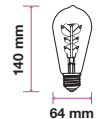

EQ. Watts:	30w
Voltage/Frequency:	AC:220-240V,50/60Hz
Luminous Flux:	300lm
Commercial Type:	ST64

LED Type:	Filament
CRI:	>80
PF:	>0.5
Base:	E27

Beam Angle:	300°
Body Type:	Glass
Dimension:	64x140mm
Box Qty:	100 Pcs