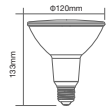

| | |
|-----------|------|
| LED Type: | SMD |
| CRI: | >80 |
| PF: | >0.5 |
| Base: | E27 |

| | |
|-------------|---------------|
| Beam Angle: | 100° |
| Body Type: | Thermoplastic |
| Dimension: | 120x132mm |
| Box Qty: | 40 Pcs |