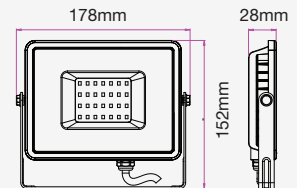

VT-30-W

SKU: 403 | 3000K WARM WHITE
SKU: 404 | 4000K DAY WHITE
SKU: 405 | 6400K WHITE

WATTS	LUMENS	BOX QTY.
30w	2400	10 pcs