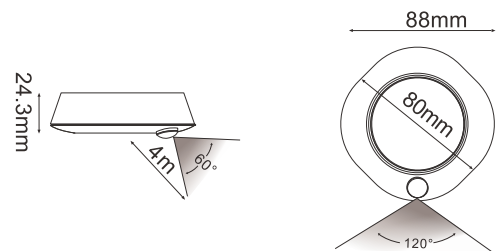

(When light intensity is more than 10 lx, light keep off even though people in. Less than 10 lx, PIR Sensor works)

LED CABINET LIGHT

Enjoy the convenience of V-TAC's new LED cabinet lights with built-in PIR sensor. Ideal for wardrobes, bookshelves, drawers, and tool cabinets. Fully powered by batteries, designed for a neat installation.

- Easy to mount
- Automatic sensing
- Uses battery instead of power supply, no wires
- Ideal for wardrobes, bookcases, cupboards, and more...

2 YEAR
WARRANTY*

VT-80

SKU: 813 | 4000K DAY WHITE

WATTS	LUMENS	BOX QTY.
1.5w	80	50 pcs

3xAAA (Battery not included)

VT-81

SKU: 814 | 4000K DAY WHITE

WATTS	LUMENS	BOX QTY.
1.5w	135	50 pcs

4xAA (Battery not included)