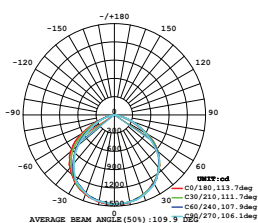

LUMINOUS INTENSITY DISTRIBUTION DIAGRAM