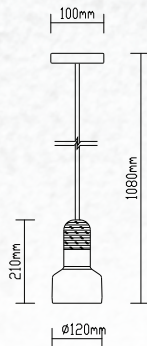

Concrete-Wooden

Model: VT-7125-R
SKU: 3857
EAN: 3800157619066
Size: 120x210x1080mm
Box Qty: 8Pcs
Material: Concrete+Wood