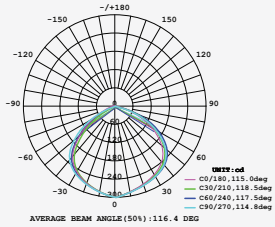

LUMINOUS INTENSITY DISTRIBUTION DIAGRAM