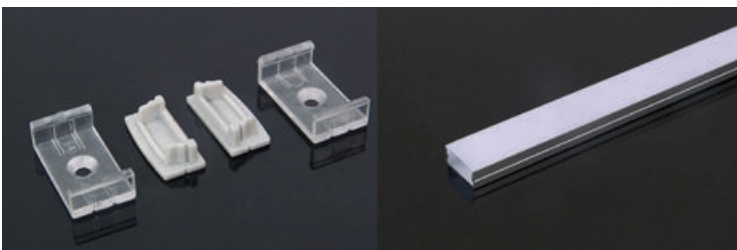

Aluminium Profiles-Milky

Model No:	VT-8108
SKU:	3352
Dimension:	2000x23.5x10mm
Color of Fixture:	Milky
EAN:	3800157636803

Aluminium Profiles-White Housing

Model No:	VT-8108-W
SKU:	3367
Dimension:	2000x23.5x10mm
Color of Fixture:	White
EAN:	3800157640176

Box Qty. 120 Pcs