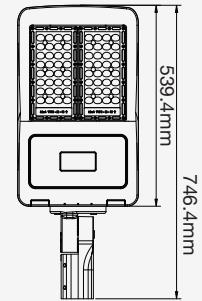

VT-152ST

SKU: 887 | 4000K DAY WHITE
SKU: 888 | 6400K WHITE

WATTS	LUMENS	BOX QTY.
150w	21000	1 pcs