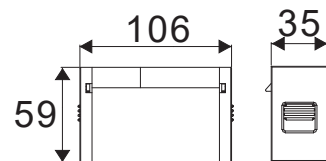

Magnetic Linear Spotlight

1W VT-4141

SKU: 7958 - 3000K Warm White 3800157652766
SKU: 7959 - 4000K Day White 3800157652773

Voltage/Frequency:	DC:24V	Beam Angle:	30°
Luminous Flux:	35lm	Body Type:	Aluminium
LED Type:	SMD	Life span:	30,000 Hours
CRI:	>90	Dimension:	45x35x59mm
Color of Fixture:	Black	Box Qty:	40 PCS

3 YEAR WARRANTY*

UGR<19

Magnetic Linear Spotlight

3W VT-4143

SKU: 7960 - 3000K Warm White 3800157652780
SKU: 7961 - 4000K Day White 3800157652797

Voltage/Frequency:	DC:24V	Beam Angle:	30°
Luminous Flux:	240lm	Body Type:	Aluminium
LED Type:	SMD	Life span:	30,000 Hours
CRI:	>90	Dimension:	106x35x59mm
Color of Fixture:	Black	Box Qty:	36 PCS

3 YEAR WARRANTY*

UGR<19