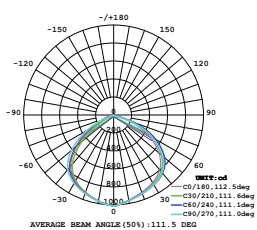

LUMINOUS INTENSITY DISTRIBUTION DIAGRAM