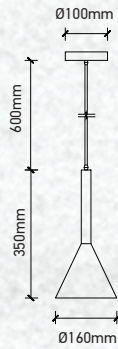

Aluminum Pendant-Black

Model:	VT-7162-B
SKU:	3869
EAN:	3800157620796
Size:	Ø160x350x600mm
Box Qty:	20Pcs
Material:	Aluminium