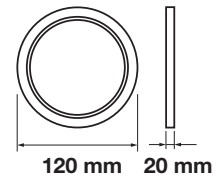

Emergency Pack:	Available
Voltage/Frequency:	AC:85-265V,50/60Hz
Luminous Flux:	800lm
Beam Angle:	120°

LED Type:	SMD
CRI:	>80
PF:	>0.9
Shape:	Round

Body Type:	Aluminium(PKW)
Dimension:	Ø120x20mm
Box Qty:	20 Pcs