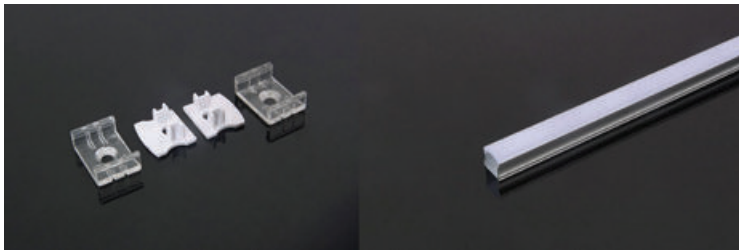

Box Qty. 120 Pcs

Aluminium Profiles-Milky

Model No:	VT-8110
SKU:	3354
Dimension:	2000x17.2x15.5mm
Color of Fixture:	Milky
EAN:	3800157636827

Aluminium Profiles-White Housing

Model No:	VT-8110-W
SKU:	3366
Dimension:	2000x17.2x15.5mm
Color of Fixture:	White
EAN:	3800157640169