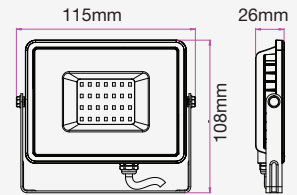

VT-10-G

- SKU: 430 | 3000K WARM WHITE
- SKU: 431 | 4000K DAY WHITE
- SKU: 432 | 6400K WHITE

WATTS	LUMENS	BOX QTY.
10w	800	20 pcs