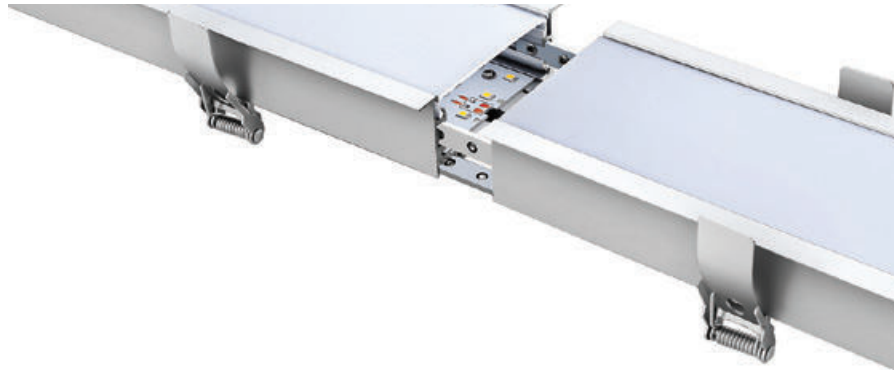

8W
VT-7-41-L

SILVER: SKU:386 | 4000K DAY WHITE
WHITE: SKU:385 | 4000K DAY WHITE

10W
VT-7-41-LN

SILVER: SKU:388 | 4000K DAY WHITE
WHITE: SKU:387 | 4000K DAY WHITE

12W
VT-7-41-LW

SILVER: SKU:390 | 4000K DAY WHITE
WHITE: SKU:389 | 4000K DAY WHITE

14W
VT-7-41-T

SILVER: SKU:392 | 4000K DAY WHITE
WHITE: SKU:391 | 4000K DAY WHITE

16W
VT-7-41-X

SILVER: SKU:394 | 4000K DAY WHITE
WHITE: SKU:393 | 4000K DAY WHITE