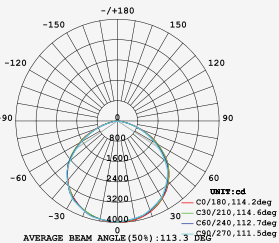

LUMINOUS INTENSITY DISTRIBUTION DIAGRAM