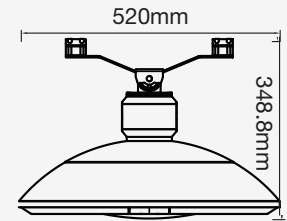

Suspended Light

VT-115ST

SKU: 545 | 4000K DAY WHITE

WATTS	LUMENS	WEIGHT	BOX QTY.
100w	13000	11.16	1 pcs

130
Lumen/W