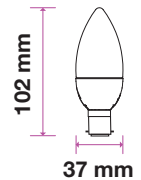

MODEL	WATTS	EQ.WATTS	LUMENS	BASE	BOX QTY.
VT-284D	4w	30w	350	B15	100 pcs

SKU: 862 | 3000K WARM WHITE

DIMMABLE