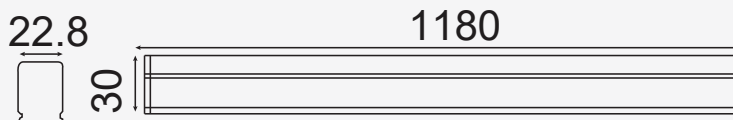

MODEL	WATTS	LUMENS	WEIGHT-KG	BOX QTY.
VT-125	16w	1440	0.16	25 pcs

SKU: 695 | 3000K WARM WHITE
SKU: 696 | 4000K DAY WHITE
SKU: 697 | 6400K WHITE