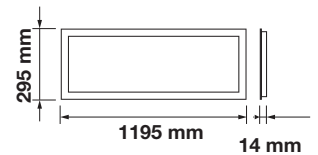

Emergency Pack:	Available
Voltage/Frequency:	AC:200-240V,50/60Hz
Luminous Flux:	3600lm
Beam Angle:	120°

LED Type:	SMD
CRI:	>80
PF:	>0.9
Shape:	Rectangle

Body Type:	Aluminium+PMMA+PS
Dimension:	1195x295x14mm
Box Qty:	6 Pcs