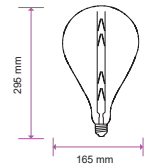

SpecialBulbs

Smoky-G165-E27

8W VT-2159-S

SKU: 45651 - 2200K Warm White 3800157641203

EQ. Watts:	
Voltage/Frequency:	AC:220-240V,50Hz
Luminous Flux:	240lm
Commercial Type:	G165

LED Type:	Filament
CRI:	>80
PF:	>0.45
Base:	E27

Beam Angle:	300°
Body Type:	Glass
Dimension:	Ø165x295mm
Box Qty:	6 Pcs