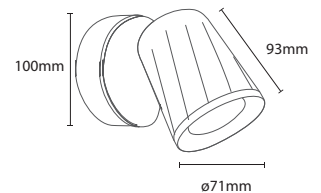

| | |
|-------------|---------------|
| PF: | >0.5 |
| Beam Angle: | 100° |
| Body Type: | Plastic+Metal |
| Dimension: | 600x100x94mm |
| Box Qty: | 12 Pcs |

Single Head

6W VT-806-W

SKU: 8250 - 3000K Warm White
SKU: 8252 - 4000K Day White