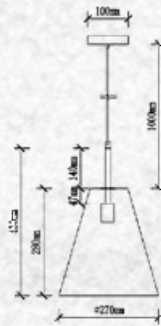

Designer Glass-Transparent

Model:	VT-7305
SKU:	3881
EAN:	3800157620994
Size:	Ø270x1280mm
Box Qty:	4Pcs
Material:	Glass