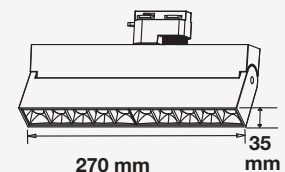

NEW

5 YEAR
WARRANTY*

LED TRACKLIGHTS

Linear Tracklights

Experience true colours through our LED Linear Tracklights efficient set of track lights with CRI >90, UGR<19 and flicker free. The latest LED technology from Samsung, and five years of warranty.

- **30,000 hrs Lifespan**
- **30° Beam Angle**
- **AC:220-240V,50Hz**
- **Flicker Free**
- **High CRI of > 90**
- **Aluminum Body**
- **UGR<19**

UGR<19

MODEL	WATTS	LUMENS	PF	CRI	BOX QTY.	BEAM ANGLE
VT-416-B	12W	960	>0.5	>90	40 pcs	30°

SKU: 20000 | 2700K WARM WHITE
SKU: 20001 | 4000K DAY WHITE

MODEL	WATTS	LUMENS	PF	CRI	BOX QTY.	BEAM ANGLE
VT-431-B	25W	2000	>0.9	>90	20 pcs	30°

SKU: 20006 | 2700K WARM WHITE
SKU: 20007 | 4000K DAY WHITE