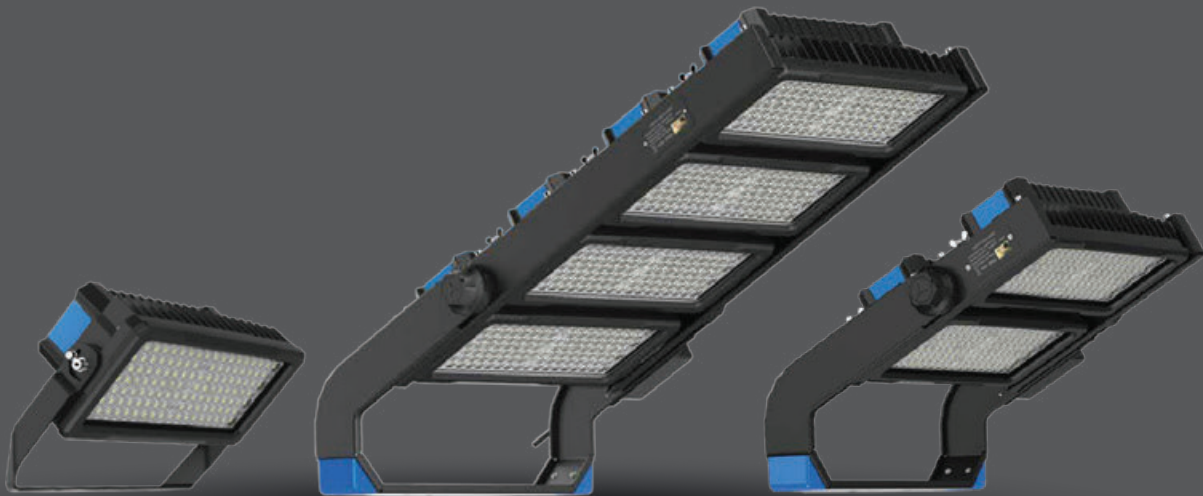

VT-501D

SKU: 493 | 5000K WHITE

| WATTS | LUMENS | BEAM ANGLE | BOX QTY. |
|-------|--------|------------|----------|
| 500w | 67500 | 110° | 1 pcs |

Lumosa Tiny

Trunion Mount Kit

Knuckle Mount Slip Fitter Kit

Stereo Base Installation

LED FLOODLIGHTS

LED Super Pro Floodlights

120
Lumen/W

Available in 250W, 500W, and 1000W, our heavy-duty IP66 LED Floodlights are perfect for industrial lighting. Never worry about efficiency — these floodlights are equipped with highly acclaimed LEDs provided by Samsung and Mean Well drivers for energy saving and temperature dissipation excellence.