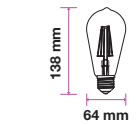

Amber Cover -Filament-Globe-E27

4W VT-2004

SKU: 7148 - 2200K Warm White 3800157610636

| | |
|--------------------|---------------------|
| EQ. Watts: | 35w |
| Voltage/Frequency: | AC:220-240V,50/60Hz |
| Luminous Flux: | 400lm |
| Commercial Type: | G80 |