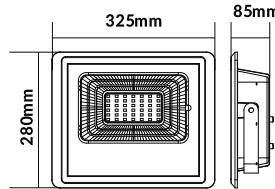

35W Solar Panel with LED Floodlight
VT-100W

SKU: 8576 - 4000K Day White   3800157645614
SKU: 94012 - 6000K White   3800157645775

Battery:	15000mAh
Voltage/Frequency:	DC:6.4V
Luminous Flux:	2450lm
Color of Fixture:	Black
Charging Time:	4 Hours
Working Time:	8 Hours
IP Rating:	IP65
Beam Angle:	120°
CRI:	>70
Body Type:	Aluminium
Dimension:	325x85x280mm
Box Qty:	2Pcs