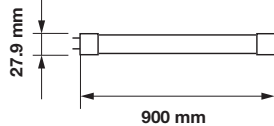

T8-Nano Plastic-90cm

14w VT-9077

SKU: 6272 - 4000K Day White 3800157615419
SKU: 6262 - 6400K White 3800157612128

3 YEAR WARRANTY

Dummy Starter Included

| | |
|--------------------|------------------|
| EQ. Watts: | 25w |
| Voltage/Frequency: | AC:220-240V,50Hz |
| Luminous Flux: | 1200lm |
| LED Type: | SMD |
| CRI: | >80 |