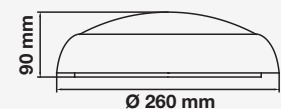

2D Bulkhead with Emergency Battery Backup and Sensor

Our 3-in-1 LED bulkhead range is equipped with the complete package for a remarkable and reliable indoor/outdoor emergency and security lighting. With reliable Ni-Cad emergency battery back up, advanced microwave sensor, and optional dimmable functions, this range has impressive lighting abilities to make outdoor locations of residential, business, and industrial areas safer and easier to navigate.

- **AC:200-240V,50/60Hz**
- **>1.2 Watts Emergency Standby Watts**
- **60mA Battery Charging Current**
- **200mA Battery Discharging Current**
- **Ni-CD AA, 7.2V 1.0Ah Battery Type**
- **Green LED Charging indicate**
- **Including battery protection circuit & inhibiting mode**
- **120° / 360° Detection Angle**
- **Yes, 0, 10%, 20%, 30% optional Dimmable Function**
- **0.5~3m/s Detection Motion Speed**
- **PC Body type**
- **>3 hrs Emergency Operation time**
- **SMD LED Type**
- **3m, 5m, 8m, 10m (optional) Detection Distance**
- **30,000 hrs Lifespan**

3 YEAR
WARRANTY*

MODEL	WATTS	LUMENS	BOX QTY.
VT-12	10w	720	10 pcs

SKU: 817 | 4000K DAY WHITE

MODEL	WATTS	LUMENS	BOX QTY.
VT-19	17w	1400	10 pcs

SKU: 812 | 4000K DAY WHITE