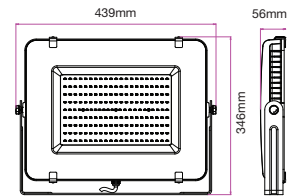

| WATTS | LUMENS | BOX QTY. |
|-------|--------|----------|
| 150w | 18000 | 2 pcs |

① METER WIRE

LUMINOUS INTENSITY DISTRIBUTION DIAGRAM

VT-206-W

SKU: 787 | 4000K DAY WHITE
 SKU: 788 | 6400K WHITE

120
 Lumen/W