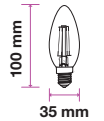

Clear Glass-Filament-ST26-E14

2W VT-1952

SKU: 4444 - 2700K Warm White 3800157607858
SKU: 4445 - 4000K Day White 3800157607865
SKU: 4446 - 6400K White 3800157607872

EQ. Watts:	20w
Voltage/Frequency:	AC:220-240V,50Hz
Luminous Flux:	180lm
Commercial Type:	ST26

LED Type:	Filament
CRI:	>80
PF:	>0.4
Base:	E14

Beam Angle:	300°
Body Type:	Glass
Dimension:	26x58mm
Box Qty:	100 Pcs

Clear Glass-Filament-Candle-E14

4W VT-1986

SKU: 4301 - 2700K Warm White 3800230629951
SKU: 4413 - 4000K Day White 3800157606226
SKU: 4414 - 6400K White 3800157606233

EQ. Watts:	40w
Voltage/Frequency:	AC:220-240V,50Hz
Luminous Flux:	400lm
Commercial Type:	Candle

LED Type:	Filament
CRI:	>80
PF:	>0.4
Base:	E14

Beam Angle:	300°
Body Type:	Glass
Dimension:	35x100mm
Box Qty:	100 Pcs

Clear Glass-Filament-Candle-E14

4W VT-1986D

SKU: 4365 - 2700K Warm White 3800157602914

EQ. Watts:	30w
Voltage/Frequency:	AC:220-240V,50Hz
Luminous Flux:	350lm
Commercial Type:	Candle

LED Type:	Filament
CRI:	>80
PF:	>0.5
Base:	E14

Beam Angle:	300°
Body Type:	Glass
Dimension:	35x100mm
Box Qty:	100 Pcs

Clear Glass-Filament-Candle-E14

4W VT-1985

SKU: 4307 - 2700K Warm White 3800157600347

EQ. Watts:	40w
Voltage/Frequency:	AC:220-240V,50Hz
Luminous Flux:	400lm
Commercial Type:	Candle

LED Type:	Filament
CRI:	>80
PF:	>0.4
Base:	E14

Beam Angle:	300°
Body Type:	Glass
Dimension:	35x100mm
Box Qty:	100 Pcs

Clear Filament

4W VT-1985D

SKU: 4367 - 2700K Warm White 3800157602938

EQ. Watts:	30w
Voltage/Frequency:	AC:220-240V,50Hz
Luminous Flux:	320lm
Commercial Type:	Candle

LED Type:	Filament
CRI:	>80
PF:	>0.5
Base:	E14

Beam Angle:	300°
Body Type:	Glass
Dimension:	35x100mm
Box Qty:	100 Pcs