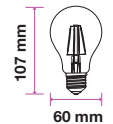

Frost Cover -Filament-Globe-E27

7W VT-2067D

SKU: 7191 - 2700K Warm White 3800157615679

EQ. Watts:	55w
Voltage/Frequency:	AC:220-240V,50/60Hz
Luminous Flux:	750lm
Commercial Type:	G125

LED Type:	Filament
CRI:	>80
PF:	>0.5
Base:	E27

Beam Angle:	300°
Body Type:	Glass
Dimension:	125x177mm
Box Qty:	12 Pcs

Filament-T30-E27

2W VT-2042

SKU: 7251 - 2700K Warm White 3800157620826

EQ. Watts:	20w
Voltage/Frequency:	AC:220-240V,50/60Hz
Luminous Flux:	200lm
Commercial Type:	T30

LED Type:	Filament
CRI:	>80
PF:	>0.5
Base:	E27

Beam Angle:	300°
Body Type:	Glass
Dimension:	30x136mm
Box Qty:	100 Pcs

Filament-T20-E14

4W VT-2204

SKU: 2701 - 2700K Warm White 3800157641494
SKU: 2702 - 4000K Day White 3800157641500
SKU: 2703 - 6000K White 3800157641517

EQ. Watts:	35w
Voltage/Frequency:	AC:220-240V,50/60Hz
Luminous Flux:	400lm
Commercial Type:	T20

LED Type:	COB
CRI:	>80
PF:	>0.45
Base:	E14

Beam Angle:	360°
Body Type:	Glass
Dimension:	20x135mm
Box Qty:	100 Pcs

Clear Glass-Filament-A60-E27

4W VT-1885

SKU: 4259 - 2700K Warm White 3800230627179
SKU: 7119 - 4000K Day White 3800157609951
SKU: 7120 - 6400K White 3800157609968

EQ. Watts:	40w
Voltage/Frequency:	AC:220-240V,50Hz
Luminous Flux:	400lm
Commercial Type:	A60

LED Type:	Filament
CRI:	>80
PF:	>0.4
Base:	E27

Beam Angle:	300°
Body Type:	Glass
Dimension:	60x107mm
Box Qty:	50 Pcs

Clear Glass-Filament-A60-E27

4W VT-1885D

SKU: 4364 - 2700K Warm White 3800157602907

EQ. Watts:	30w
Voltage/Frequency:	AC:220-240V,50Hz
Luminous Flux:	350lm
Commercial Type:	A60

LED Type:	Filament
CRI:	>80
PF:	>0.5
Base:	E27

Beam Angle:	300°
Body Type:	Glass
Dimension:	60x107mm
Box Qty:	50 Pcs