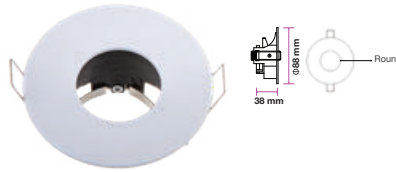

Fitting-Round-GU10

Model No	VT-785
SKU:	3611
Base:	GU10
Material:	Aluminium
Shape:	Round
Color of Fxture:	White
Dimension:	88x38mm
Cutting Size:	Ø75mm
EAN:	3800157607407
Box Qty:	100 Pcs