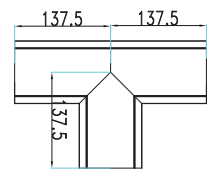

: SKU:398 | 4000K DAY WHITE

16W
VT-7-42-X