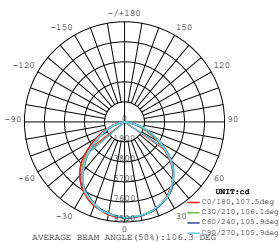

LUMINOUS INTENSITY DISTRIBUTION DIAGRAM