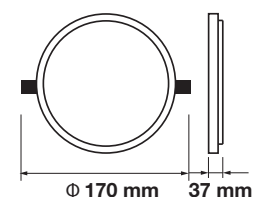

Cutting Size: $\varnothing$ 140 mm