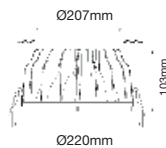

Reflector Series - High Lumen
40W VT-26451

SKU: 1453 - 3000K Warm White 3800157635561
SKU: 1279 - 4500K Day White 3800157612012
SKU: 1280 - 6400K White 3800157612029

Sensor Compatible:	Yes	Beam Angle:	120°
Voltage/Frequency:	AC:100-270V,50/60Hz	Body Type:	PKW
Luminous Flux:	4800lm	Color of Fixture:	PKW
LED Type:	COB	Shape:	Round
CRI:	>80	Dimension:	Ø220x103mm
PF:	>0.9	Cutting Size:	Ø207mm
		Box Qty:	12 Pcs