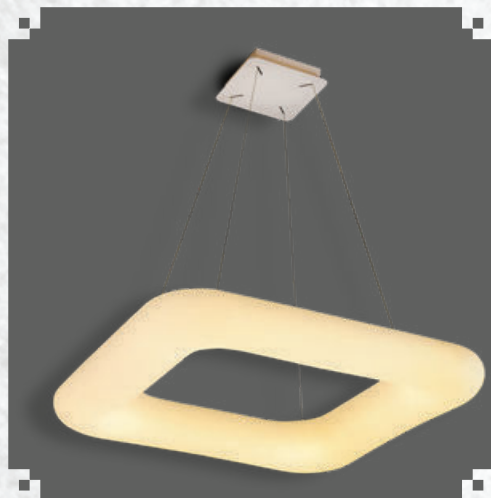

Designer Series Pendant-Color Changing

80W VT-7751

SKU: 3964 -3IN1

3800157636582

Voltage/Frequency: AC:220-240V,50Hz

Luminous Flux: 6600lm

LED Type: SMD

CRI: >80

PF: >0.9

Beam Angle: 120°

No. of LED: 768 pcs

Material : PC

Unit GW : 7.00 kgs

Life Span: 30,000 Hours

Size : 750x750x2000mm

Box Qty: 1Pcs