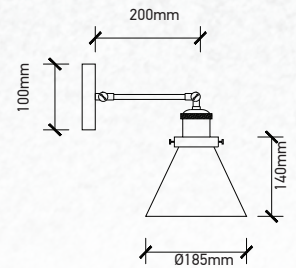

Model:	VT-7143
SKU:	3862
EAN:	3800157620727
Size:	185x140 mm
Box Qty:	8Pcs
Material:	Glass+Metal