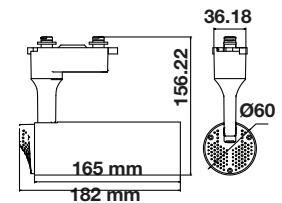

MODEL	WATTS	LUMENS	PF	CRI	BOX QTY.	BEAM ANGLE
VT-430	30w	2100	>0.9	>90	20 pcs	24°

SKU: 941 | 3000K WARM WHITE

SKU: 942 | 4000K DAY WHITE