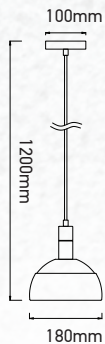

Pendant-Aluminium Shade-Grey

Model:	VT-7100-G
SKU:	3922
EAN:	3800157626170
Size:	180x100x1200mm
Box Qty:	12Pcs
Material:	Plastic+Aluminium

E14 HOLDER