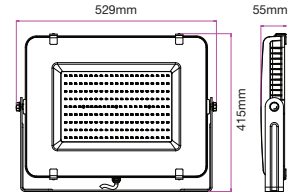

VT-306-B

SKU: 791 | 4000K DAY WHITE
SKU: 792 | 6400K WHITE

WATTS	LUMENS	BOX QTY.
300w	36000	2 pcs

120
Lumen/W