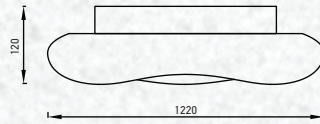

Designer Series Surface-Color Changing

82W VT-7752

SKU: 3969 -3IN1

3800157636636

Voltage/Frequency: AC:220-240V,50Hz

Luminous Flux: 7300lm

LED Type: SMD

CRI: >80

PF: >0.9

Beam Angle: 120°

No. of LED: 768 pcs

Material : PC

Unit GW : 9.65 kgs

Life Span: 30,000 Hours

Size : 750x130mm

Box Qty: 1Pcs