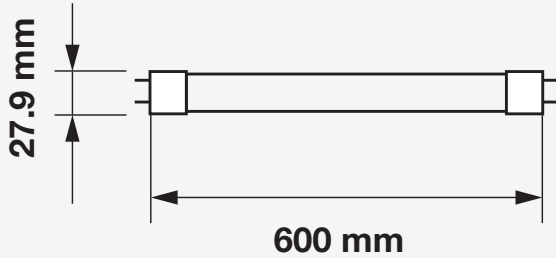

MODEL	WATTS	EQ.WATTS	LUMENS	WEIGHT-KG	BOX QTY.
VT-1607	7w		1120lm	0.115	25 pcs

SKU: 6474 | 3000K WARM WHITE
SKU: 6475 | 4000K DAY WHITE
SKU: 6476 | 6400K WHITE

MODEL	WATTS	EQ.WATTS	LUMENS	WEIGHT-KG	BOX QTY.
VT-1612	12w		1920lm	0.193	25 pcs

SKU: 6477 | 3000K WARM WHITE
SKU: 6478 | 4000K DAY WHITE
SKU: 6479 | 6400K WHITE