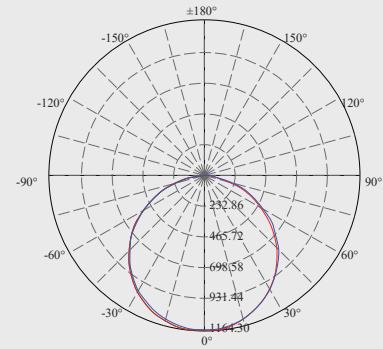

C180(Max): —
C0/C180: —
C90/C270: —
Field angle(10%Imax):C0/180Left:81.0 Right:78.8
                                  :C90/270Left:80.7 Right:80.0
Beam Angle(50%Imax):C0/180Left:57.8 Right:55.7
                                  :C90/270Left:57.6 Right:56.8