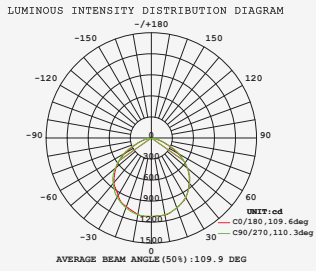

VT-31ST

SKU: 537 | 4000K DAY WHITE

SKU: 538 | 6400K WHITE

WATTS	LUMENS	BOX QTY.
30w	3000	4 pcs