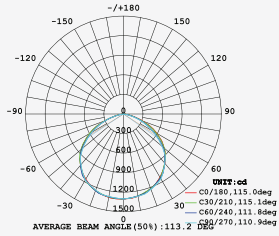

LUMINOUS INTENSITY DISTRIBUTION DIAGRAM