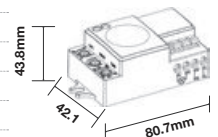

Sensor Type:	Microwave	Ambient Light:	0<3-2000LUX(Adjustable)
Colour:	White	Body Type:	Plastic
Detection Range:	360°	IP Rating:	IP20
Voltage:	AC:220-240V,50/60Hz	Dimension:	80.7x42.1x43.8mm
Rated Load:	Max 300W(LED)	Time Delay:	Min. 10sec±3sec, Max.12min±1min
Detection Distance:	1-8m(radius) Adjustable	Box Qty:	100 Pcs