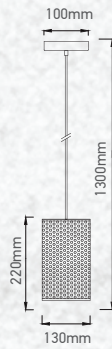

Model:	VT-7132-MW
SKU:	3829
EAN:	3800157616645
Size:	130x220x1300mm
Box Qty:	10Pcs
Material:	Metal

Mesh Metal-Globe