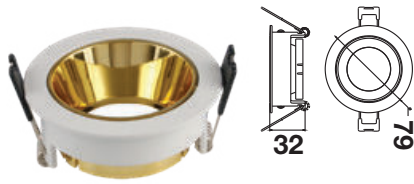

Fitting Round-GU10

Model No	VT-872-WG
SKU:	3154
Base:	GU10
Material:	Aluminium+PC
Shape:	Round
Color of Fxture:	White+Gold
Dimension:	79x32mm
Cutting Size:	72mm
EAN:	3800157638975
Box Qty:	50 Pcs