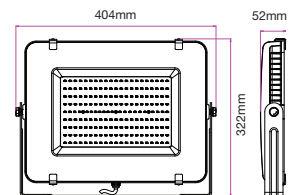

| WATTS | LUMENS | BOX QTY. |
|-------|--------|----------|
| 100w | 12000 | 4 pcs |

① METER WIRE

LUMINOUS INTENSITY DISTRIBUTION DIAGRAM

VT-156-B

SKU: 772 | 4000K DAY WHITE
 SKU: 773 | 6400K WHITE

120
 Lumen/W