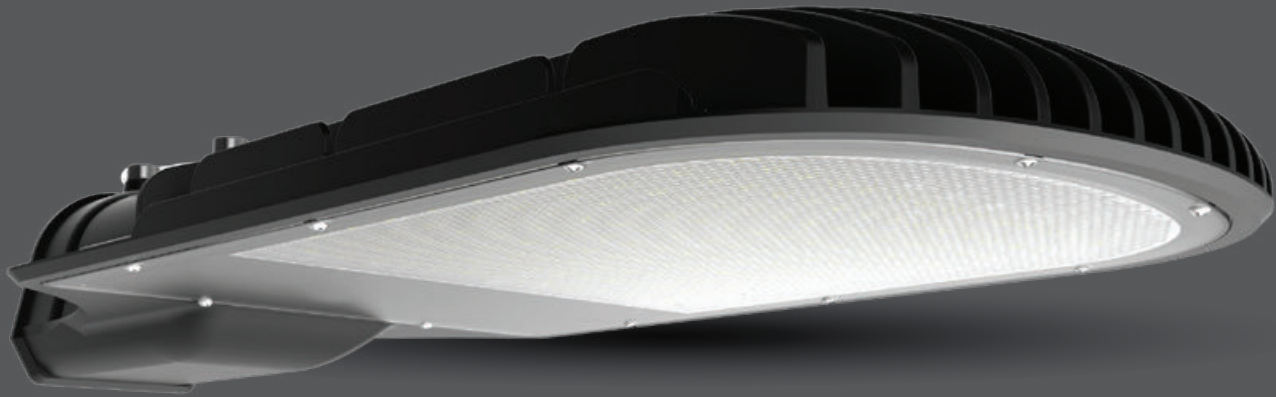

LED STREETLIGHT

Retaining the classic design of the V-TAC streetlight in Iron Grey finish, this series boasts of high-quality LEDs from Samsung with superb energy efficiency. Available in 30W to 120W, and impressive lumen output of up to 12000