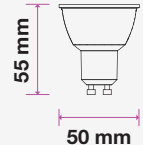

MODEL	WATTS	EQ.WATTS	LUMENS	BASE	BOX QTY.
VT-247	6.5w	60w	480	GU10	200 pcs
SKU: 192 | 3000K WARM WHITE					
SKU: 193 | 4000K DAY WHITE					
SKU: 194 | 6400K WHITE