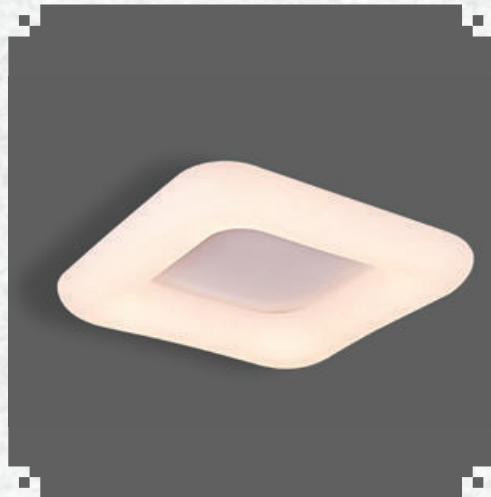

Designer Series Surface-Color Changing

80W VT-7753

SKU: 3973 -3IN1

3800157636674

Voltage/Frequency: AC:220-240V,50Hz

Luminous Flux: 6600lm

LED Type: SMD

CRI: >80

PF: >0.9

Beam Angle: 120°

No. of LED: 768 pcs

Material : PC

Unit GW : 10.50 kgs

Life Span: 30,000 Hours

Size : 750x750x125mm

Box Qty: 1Pcs