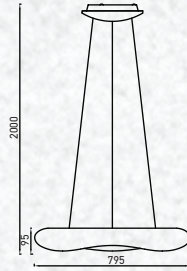

Designer Series Pendant-Color Changing

82W VT-7750

SKU: 3960 -3IN1

3800157636544

Voltage/Frequency:	AC:220-240V,50Hz
Luminous Flux:	7300lm
LED Type:	SMD
CRI:	>80
PF:	>0.9
Beam Angle:	120°
No. of LED:	768 pcs
Material :	PC
Unit GW :	6.85 kgs
Life Span:	30,000 Hours
Size :	795x2000mm
Box Qty:	1Pcs