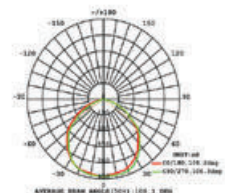

Sensor Compatible:	Yes
Voltage/Frequency:	AC:220-240V,50Hz
Luminous Flux:	850lm
Color of Fixture:	Black
CRI:	>70
PF:	>0.9
IP Rating:	IP65
Beam Angle:	110°
Body Type:	Aluminium
Dimension:	110x112x22mm
Box Qty:	40 Pcs