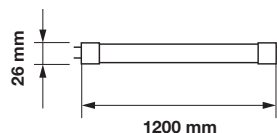

T8 Seafood Tube-120cm

18w VT-1228-S

SKU: 6325 3800157619349

EQ. Watts:	36w
Voltage/Frequency:	AC:180-240V,50/60Hz
Luminous Flux:	1530lm
LED Type:	SMD
CRI:	>95
PF:	>0.9
Beam Angle:	160°
Body Type:	Glass with PET
Holder:	G13
Instant start :	0-100% in < 1s
On/Off:	>15,000
Life span:	20,000 Hours
Gross weight:	320g
Dimension:	26x1200mm
Box Qty:	25 Pcs