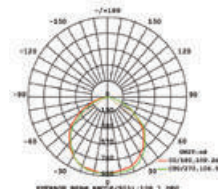

IP65
RATING

Slimline-White Body-White Wire

100W VT-49101W

SKU: 5972 - 6400K White 3800157626255

Sensor Compatible:	Yes
Voltage/Frequency:	AC:220-240V,50Hz
Luminous Flux:	8500lm
Color of Fixture:	White
CRI:	>70
PF:	>0.9
IP Rating:	IP65
Beam Angle:	100°
Body Type:	Die Cast Aluminium
Dimension:	291x240x30mm
Box Qty:	4 Pcs