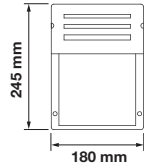

Wall Lamp
VT-754-MB

SKU: 7076 3800157616294

Voltage:	AC:220-240V,50Hz
Max.Watts:	40W
IP Rating:	IP44
Holder:	E27
Color of Fixture:	Matt Black
Body Type:	Aluminium+Glass
Size:	245x180x93mm
Box Qty:	10 Pcs