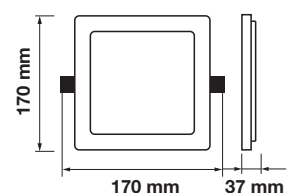

Cutting Size: 142X 142mm