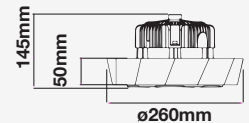

MODEL	WATTS	LUMENS	BEAM ANGLE	BOX QTY.
VT-9-102	100w	18000	120°	2 pcs

SKU: 566 | 4000K DAY WHITE
SKU: 567 | 6400K WHITE

1-10V
DIMMABLE

ø150mm

MODEL	WATTS	LUMENS	BEAM ANGLE	BOX QTY.
VT-9-120	120w	21600	120°	2 pcs

SKU: 568 | 4000K DAY WHITE
SKU: 569 | 6400K WHITE

1-10V
DIMMABLE

ø150mm

COVER OPTIONS