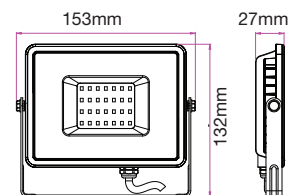

VT-20-G

- SKU: 445 | 3000K WARM WHITE
- SKU: 446 | 4000K DAY WHITE
- SKU: 447 | 6400K WHITE

WATTS	LUMENS	BOX QTY.
20w	1600	20 pcs