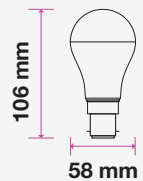

LED PLASTIC BULBS
A58

5 YEAR
WARRANTY*

MODEL	WATTS	EQ.WATTS	LUMENS	BASE	SHAPE	BOX QTY.
VT-229	9w	60w	806	B22	A58	96 pcs
SKU: 101 | 3000K WARM WHITE SKU: 850 | 4000K DAY WHITE SKU: 851 | 6400K WHITE						

MODEL	WATTS	EQ.WATTS	LUMENS	BASE	SHAPE	BOX QTY.
VT-219	9w	60w	806	B22	A58	100 pcs
SKU: 270 | 3000K WARM WHITE						

MODEL	WATTS	EQ.WATTS	LUMENS	BASE	SHAPE	BOX QTY.
VT-259D	9w	60	806	B22	A58	100 pcs
SKU: 852 | 3000K WARM WHITE