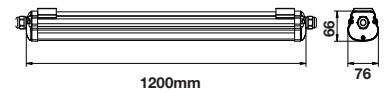

| | |
|---------------|--------------|
| Life span: | 20,000 Hours |
| Gross weight: | 1.9 kg |
| Dimension: | 1200x76x66mm |
| Box Qty: | 12 Pcs |

Waterproof-Emergency Kit

48W VT-1550

**Waterproof
Emergency Kit**