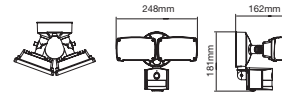

Video Compression:	H.264 / MJPEG dual video stream	PF:	>0.5
Image Resolution:	1280*720	Beam Angle:	180°
Image sensor:	1/4 " 1Megapixel CMOS	Color of Fixture:	White
Pixels:	1 million pixels	Body Type:	ABS+Aluminium
Delay Time:	0-30S	IP Rating:	IP20
Voltage/Frequency:	AC:100-240V,50/60Hz	Dimension:	248x 162x 181mm
Luminous Flux:	600lm	Box Qty:	4 Pcs
CRI:	>70