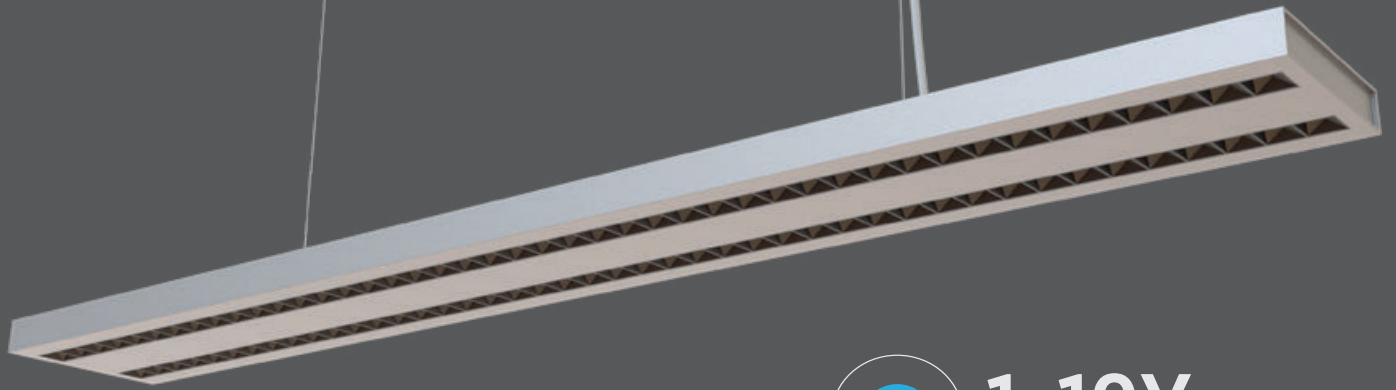

LED LINEAR LIGHTS

 **1-10V**
DIMMABLE

LINEAR HANGING LIGHTS-NON LINKABLE

This modern range of suspended linear lights has up & down illumination for a more evenly distributed light that creates a subtle ambient yet sufficient lighting for any commercial lighting. Linear up & down lights are offered in two colors variants Silver and White.

| | |
|-----------------|------------------|
| WATTS | LUMENS |
| UP 30w | UP-3300 |
| DOWN 30w | DOWN-3300 |

SIZE
1179x64x35mm

BOX QTY.
8 pcs

LED LINEAR LIGHTS

1-10V
DIMMABLE

LINEAR HANGING LIGHTS

This modern range of suspended linear lights has up & down illumination for a more evenly distributed light that creates a subtle ambient yet sufficient lighting for any commercial lighting. Linear up & down lights are offered in two colors variants Silver and White.