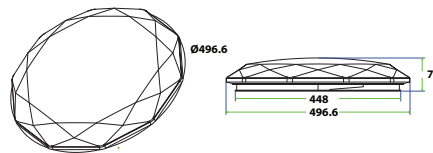

Sensor Compatible:	Yes	Beam Angle:	120°
Voltage/Frequency:	AC:175-265V,50/60Hz	Color of Fixture:	White
Luminous Flux:	4200lm	Body Type:	Plastic+Metal
IP Rating:	IP20	Shape:	Diamond Cover
CRI:	>80	Dimension:	Ø496.6x70mm
PF:	>0.9	Box Qty:	5 Pcs

CCT CHANGING
With Remote Control