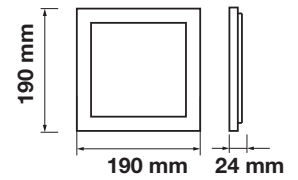

Body Type: **Aluminium**
Dimension: **190x190x24mm**
Box Qty: **20 Pcs**