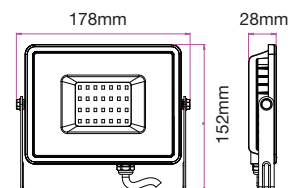

VT-30-1-W

SKU: 950 | 6400K WHITE

WATTS	LUMENS	BOX QTY.
30w	2400	10 pcs