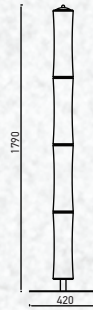

Floor Lamps

65W VT-7096

SKU: 3977 3000K Warm White 3800157636711

Voltage/Frequency: AC:220-240V,50Hz

Luminous Flux: 4300lm

LED Type: SMD

CRI: >80

PF: >0.9

Beam Angle: 120°

No. of LED: 864 pcs

Material : PC

Unit GW : 6.50 Kgs

Life Span: 30,000 Hours

Size : 120x1790mm

Box Qty: 1Pcs