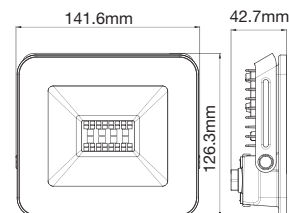

CCT and Dimming
VIA SMART PHONE APP

Voltage/Frequency:	AC:220-240V	IP Rating:	IP65
Luminous Flux:	1400lm	Beam Angle:	100°
Color of Fixture:	Black	Body Type:	Aluminium
CRI:	>80	Dimension:	141.6x42.7x126.3mm
PF:	>0.9	Box Qty:	20 Pcs