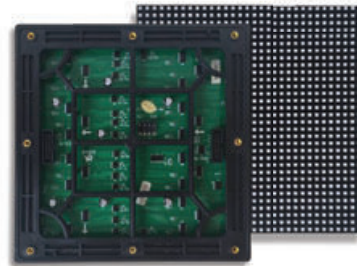

Screen Parameter

Pixel Density	27777dots/sqm
Brightness	6500nits
Optimum View Distance	more than 6m
Gray Scale	16bits
Display Color	281 Trillions(synchronized)
Operation Power	220V-240V
Max Power Consumption	1350W/sqm
Control Mode	Synchronized
Refresh Frequency	400-800HZ
Fram Frequency	60HZ
Support Signal Input	S-Video,RGBHV,YUV etc.
Control Distance	Utp140m, Single Mode Fiber 15km
Operating Humidity	10%-90%
Life Span(50% Brightness)	100000hrs
IP(Front/rear)	IP65/IP45

LED Cabinet Parameter

Cabinet Size(L*h*d)	768*768mm
Cabinet Resolution	128*128
Module Quantity Each Cabinet	4*4=16
Average Power Consumption	800w/cabinet
Cabinet Material	Iron
Cabinet Size	25kg/cabinet

LED Module Parameter

Pixel Pitch	6mm
Led Specification	SMD3535
Led Configuration	SMD 3 in 1
Module Size	192*192mm
Module Resolution	32*32=1024dot
Drive Method	1/8 scan constant current
Drive IC	SM16106