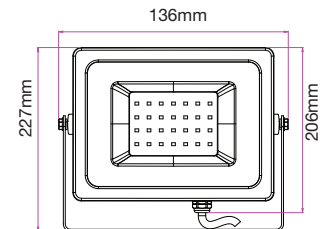

Sensor Compatible: **Yes**
Voltage/Frequency: **AC:100-240V**
Luminous Flux: **2400lm**
Color of Fixture: **Grey**

CRI: **>80**
PF: **>0.9**
IP Rating: **IP65**
Beam Angle: **100°**

Body Type: **Die Cast Aluminium**
Dimension: **136x227x206mm**
Box Qty: **6 Pcs**