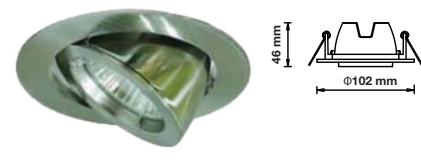

Zoom Fitting

Model No	VT-700S
SKU:	3690
Base:	GU10
Material:	Aluminium
Shape:	Round
Color of Fxture:	Satin Nickel
Dimension:	Ø102x46mm
Cutting Size:	93mm
EAN:	3800157628518
Box Qty:	50 Pcs