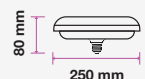

MODEL	WATTS	EQ.WATTS	LUMENS	BASE	SHAPE	BOX QTY.
VT-235	36w	170w	2900	E27	F250	20 pcs
SKU: 219 | 3000K WARM WHITE SKU: 220 | 4000K DAY WHITE SKU: 221 | 6400K WHITE