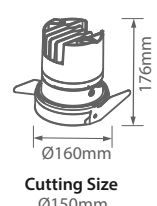

Sensor Compatible:	Yes
Voltage/Frequency:	AC:220-240V,50Hz
Luminous Flux:	2300lm
LED Type:	COB-CREE
CRI:	>95
PF	>0.6

Beam Angle:	0-27°
Body Type:	Aluminium
Dimension:	Ø160x176mm
Cutting Size:	Ø150mm
Box Qty:	8 Pcs