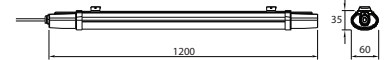

Voltage/Frequency:	AC:200-240V,50/60Hz
Luminous Flux:	3000lm
LED Type:	SMD2835
CRI:	>80

PF:	>0.9
Beam Angle:	120°
Body Type:	PC
On/Off:	>15,000

Life span:	20,000 Hours
Gross weight:	0.448 kg
Dimension:	1200x60x35mm
Box Qty:	20 Pcs