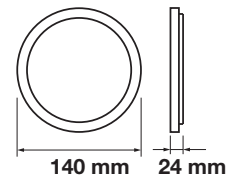

Body Type: Aluminium
Dimension: Ø140x24mm
Box Qty: 40 Pcs