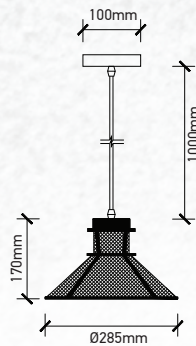

Mesh Metal-GV Shape

| | |
|-----------|----------------|
| Model: | VT-7252 |
| SKU: | 3860 |
| EAN: | 3800157620703 |
| Size: | 285x170x1000mm |
| Box Qty: | 12Pcs |
| Material: | Metal |

Copper Series-Rose Gold