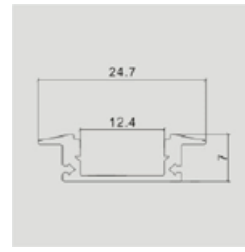

Aluminium Profiles-Milky

Model No:	VT-8106
SKU:	3350
Dimension:	2000x24.7x7mm
Color of Fixture:	Milky
EAN:	3800157636780

Aluminium Profiles-White Housing

Model No:	VT-8106-W
SKU:	3368
Dimension:	2000x24.7x7mm
Color of Fixture:	White
EAN:	3800157640183

Box Qty. 180 Pcs