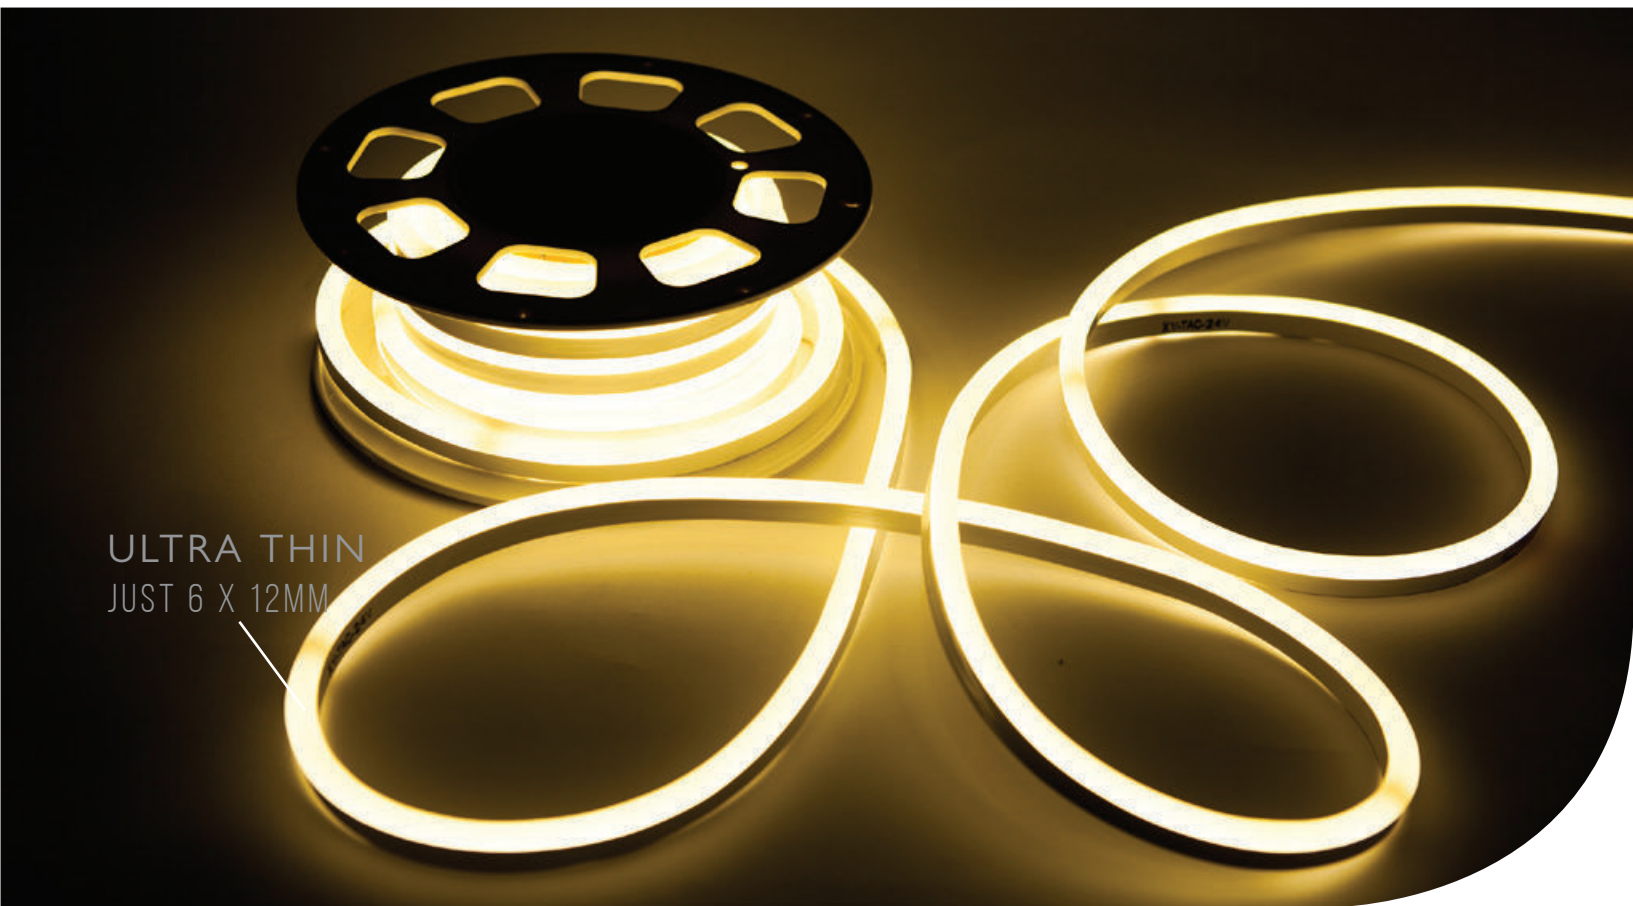

MODEL	WATTS	LUMENS	VOLTAGE	BOX QTY.	SKU: 320 | 3000K WARM WHITE SKU: 321 | 4000K DAY WHITE SKU: 322 | 6400K WHITE
VT-10-240	15w	1600	DC:24V	80 Packets	

MODEL	WATTS	LUMENS	VOLTAGE	BOX QTY.	SKU: 323 | 3000K WARM WHITE SKU: 324 | 4000K DAY WHITE SKU: 325 | 6400K WHITE
VT-5-120	12w	1200	DC:12V	80 Packets	

ULTRA THIN
JUST 6 X 12MM

WATERPROOF LED NEON FLEX

MODEL	WATTS	LUMENS	VOLTAGE	BOX QTY.	SKU: 326 | 3000K WARM WHITE SKU:327 | 4000K DAY WHITE SKU:328 | 6400K WHITE
VT-55	10w	300	DC:12V	40 Packets