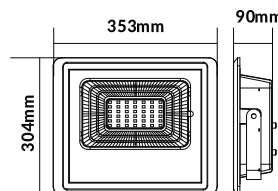

40W Solar Panel with LED Floodlight
VT-200W

SKU: 8577 - 4000K Day White   3800157645621
SKU: 94026 - 6000K White   3800157645782

Battery:	20000mAh
Voltage/Frequency:	DC:10V
Luminous Flux:	3100lm
Color of Fixture:	Black
Charging Time:	4 Hours
Working Time:	8 Hours
IP Rating:	IP65
Beam Angle:	120°
CRI:	>70
Body Type:	Aluminium
Dimension:	353x90x304mm
Box Qty:	2Pcs