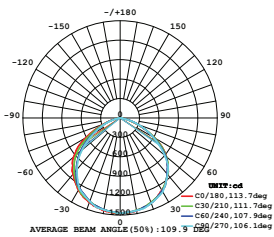

LUMINOUS INTENSITY DISTRIBUTION DIAGRAM