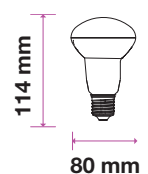

MODEL	WATTS	EQ.WATTS	LUMENS	BASE	SHAPE	BOX QTY.
VT-280	10w	75w	800	E27	R80	200 pcs
SKU: 135 | 3000K WARM WHITE SKU: 136 | 4000K DAY WHITE SKU: 137 | 6400K WHITE