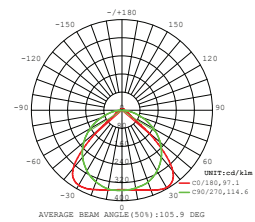

MODEL	WATTS	CRI	LUMENS	PF	SIZE
VT-4550D	50w	>80	8000	>0.9	1500mm

LINEAR FOLLOW TRUNKING
SKU: 1363 | 4000K DAY WHITE