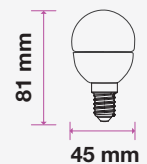

MODEL	WATTS	EQ.WATTS	LUMENS	BASE	SHAPE	BOX QTY.
VT-236	5.5w	40w	470	E14	P45	200 pcs
SKU: 168	| 3000K WARM WHITE					
SKU: 169	| 4000K DAY WHITE					
SKU: 170	| 6400K WHITE