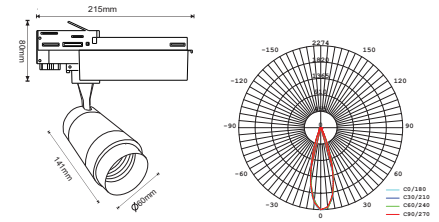

| | |
|-------------------|--------------|
| Beam Angle: | 18°-48° |
| Color of Fixture: | White |
| Body Type: | Aluminium |
| Life span: | 30,000 Hours |
| Dimension: | 215x141x60mm |
| Box Qty: | 20 Pcs |