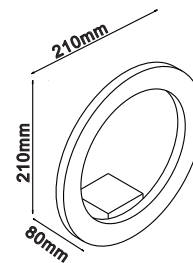

Modern Wall Lights
9W VT-710

Sensor Compatible:	Yes
Voltage/Frequency:	AC:220-240V,50/60Hz
Luminous Flux:	990lm
IP Rating:	IP20
CRI:	>80

PF:	>0.5
Beam Angle:	360°
Body Type:	Aluminium+Acrylic
Dimension:	210x80mm
Box Qty:	20 Pcs