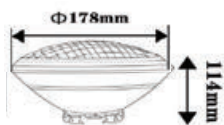

Pool Lights-PAR56
12W VT-1262

SKU: 7560 - 3000K Warm White 3800157633826
SKU: 7559 - 6500K White 3800157633819
SKU: 7561 - Blue 3800157633833

Commercial Type:	PAR56
Voltage/Frequency:	AC/DC:12V,50Hz
Luminous Flux:	1200lm
Beam Angle:	120°
CRI:	>80
IP Rating:	IP68
Body Type:	Glass
Dimension:	178x114mm
Cutting Size:	NA
Box Qty:	12 Pcs