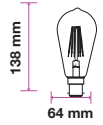

Amber Cover -Filament-ST64-B22

4W VT-2145D

SKU: 7420 - 2200K Warm White 3800157633086

| | |
|--------------------|------------------|
| EQ. Watts: | 25w |
| Voltage/Frequency: | AC:220-240V,50Hz |
| Luminous Flux: | 350lm |
| Commercial Type: | ST64 |