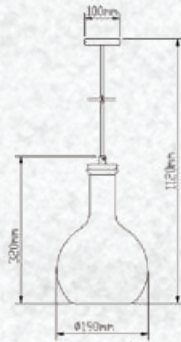

White Glass-Wood Pendant

| | |
|-----------|----------------|
| Model: | VT-7175 |
| SKU: | 3758 |
| EAN: | 3800157611312 |
| Size: | 170x320x1120mm |
| Box Qty: | 8Pcs |
| Material: | Glass+Wood |

White Glass-Wood Pendant