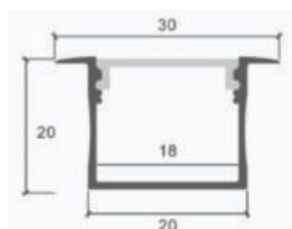

Aluminium Profiles-Milky

Model No: **VT-8119**

SKU: **3372**

Dimension: **2000x30x20mm**

Color of Fixture: **Milky**

EAN: **3800157648448**

Box Qty. **60 Pcs**