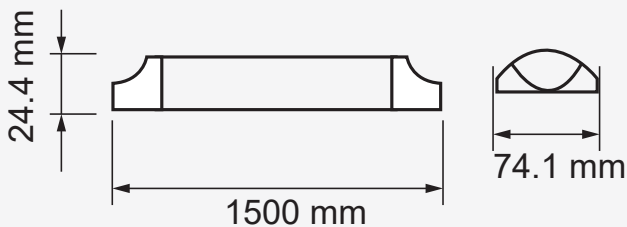

SuperBRIGHT
160
LUMENS/W