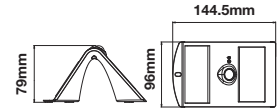

Battery:	3.7V Lithium Battery 1200mAh
Lumens:	220lm
No. of LED:	14pcs (Front 12pcs, Back 2 pcs)
Detecting Angle:	120°
Sensing Range:	2 - 6 mtrs

Charging Time:	6-7 hrs Sunlight Charging
IP Rating:	IP65
Material:	ABS+PC
Dimension:	144.5x96x79mm
Working Time:	Min 8 hrs and Max 24 hrs
Box Qty:	20Pcs