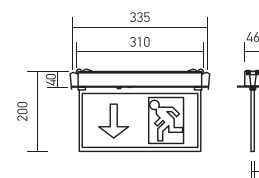

Exit Light-Recessed

VT-522-S-12 SKU: 835 - 6000K WHITE

Box Qty: 10pcs

Lumens: 140lm
IP Rating: IP20
Material: PC
Exit Lamp Type: Recessed/Ceiling
Battery: Ni-Cd 3.6V,900mAh
Recharging Time: 12 Hours
Stickers: 3 Stickers
Watts: 2w

Viewing Distance: 24 Meters From Both Sides
Test Button: Green Light Indicator Test Button
Legends: 3 Way Legend Available
Input Voltage: AC:220-240V,50/60Hz
Mode Of Operation: Maintained
Emergency Operation Time: >3 Hours
Lamp Type: 16 SMD LEDs

12Hrs
CHARGING TIME