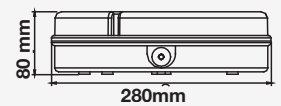

MODEL	WATTS	LUMENS	BOX QTY.
VT-22	15w	1450l	10 pcs

SKU:819 | 4000K DAY WHITE

VANDAL-PROOF