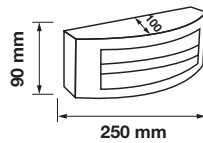

Wall Lamp

VT-7680

SKU: 7514   3800157617734

Voltage:	AC:220-240V
Max.Watts:	14W
IP Rating:	IP44
Holder:	E27
Color of Fixture:	Stainless Steel
Body Type:	Stainless Steel+PC
Size:	250x90x100mm
Box Qty:	12 Pcs