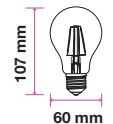

Clear Glass-Filament-A60-E27

4W VT-1885D

SKU: 4364 - 2700K Warm White 3800157602907

EQ. Watts:	30w
Voltage/Frequency:	AC:220-240V,50Hz
Luminous Flux:	350lm
Commercial Type:	A60

LED Type:	Filament
CRI:	>80
PF:	>0.5
Base:	E27

Beam Angle:	300°
Body Type:	Glass
Dimension:	60x107mm
Box Qty:	50 Pcs