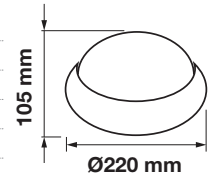

| | |
|-------------------|------------------------|
| Beam Angle: | 120° |
| Color of Fixture: | White |
| Body Type: | Plastic CLAD Aluminium |
| Shape: | Round |
| Dimension: | Ø220x105mm |
| Box Qty: | 10 Pcs |