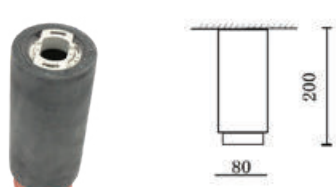

Fitting-Surface Metal-1XGU10

Model No	VT-865-MRC
SKU:	3137
Base:	GU10
Material:	Gypsum with metal
Shape:	Round
Color of Fixture:	Grey+Matt Rose Gold
Dimension:	ø200x80mm
Cutting Size:	N/A
EAN:	3800157635363
Box Qty:	9 pcs