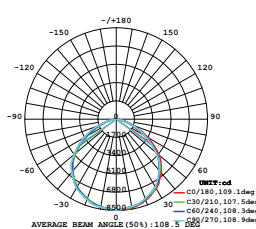

LUMINOUS INTENSITY DISTRIBUTION DIAGRAM