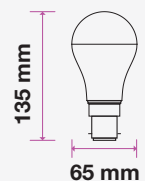

MODEL	WATTS	EQ.WATTS	LUMENS	BASE	SHAPE	BOX QTY.
VT-281	15w	85w	1250	B22	A65	100 pcs
SKU: 854 | 3000K WARM WHITE SKU:943 | 4000K DAY WHITE SKU: 855 | 6400K WHITE