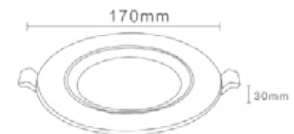

Cutting Size: $\varnothing$ 145 mm

MODEL	WATTS	LUMENS	BOX QTY.
VT-2-30	30w	2400	10 pcs

SKU: 845 | 3000K WARM WHITE
SKU: 846 | 4000K DAY WHITE
SKU: 832 | 6400K WHITE