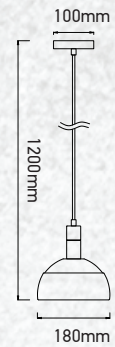

Pendant-Aluminium Shade-Black

Model:	VT-7100-B
SKU:	3921
EAN:	3800157626163
Size:	180x100x1200mm
Box Qty:	12Pcs
Material:	Plastic+Aluminium

E14 HOLDER