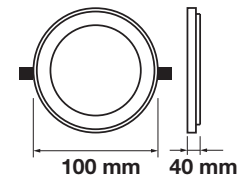

Cutting Size:
 Ø75mm

Emergency Pack: Available
 Voltage/Frequency: AC:100-240V,50/60Hz
 Luminous Flux: 420lm
 Beam Angle: 120°

LED Type: SMD
 CRI: >80
 PF: >0.9
 Shape: Round

Body Type: Aluminium+Glass
 Dimension: Ø100x40mm
 Box Qty: 40 Pcs