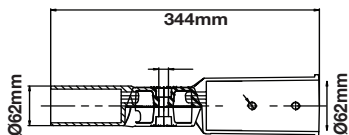

Compatible with 100W, 120W and 150W models, this adapter allows the angle of the streetlight to be adjusted as per client's requirements.