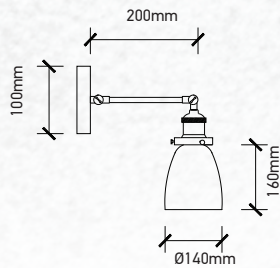

Model:	VT-7142
SKU:	3861
EAN:	3800157620710
Size:	140x160mm
Box Qty:	8Pcs
Material:	Glass+Metal

Transparent Glass-V Shape