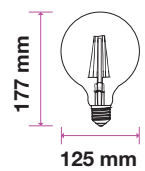

LED AMBER FILAMENT

G95 | G125 | ST64

V-TAC's decorative Amber Filament Lamp range is devised with the latest technology to provide the warm look and feel of conventional filament bulbs.

- **20,000 hrs Lifespan**
- **300° Beam Angle**
- **AC:220-240V,50Hz**
- **CRI: >80**

3 YEAR
WARRANTY*

MODEL	WATTS	EQ.WATTS	LUMENS	BASE	SHAPE	BOX QTY.
VT-297	6w	55w	725	E27	G125	20 pcs

SKU: 291 | 2200K WARM WHITE

MODEL	WATTS	EQ.WATTS	LUMENS	BASE	SHAPE	BOX QTY.
VT-276	6w	55w	725	E27	ST64	50 pcs

SKU: 290 | 2200K WARM WHITE