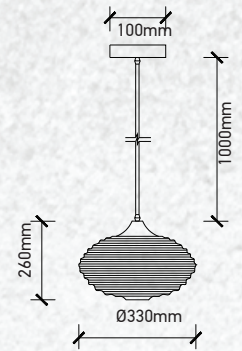

NEW

Wooden Pendant

Model: VT-4280
 SKU: 40541
 EAN: 3800157655156
 Size: Ø440xH280mm
 Box Qty: 1Pcs
 Material: Wooden

Diamond Cut Glass-Transparent

| | |
|-----------|-----------------|
| Model: | VT-7350-HT |
| SKU: | 3879 |
| EAN: | 3800157620970 |
| Size: | Ø330x260x1000mm |
| Box Qty: | 8Pcs |
| Material: | Glass+Metal |