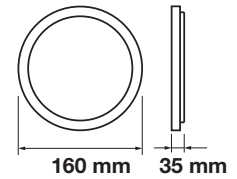

Body Type: **Aluminium**
Dimension: **Ø160x35mm**
Box Qty: **20 Pcs**