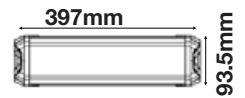

Electronic Insect Killer

Perfect for home, Office, Garage, kitchens, Schools, Hospitals, Courtyard and Commercial Areas

Wire chain for hanging or set it on a flat surface.

CHEMICAL FREE
Eco friendly

- Lamp life time up to 8000 hours
- Slim design - ON/OFF switch
- Removable tray
- For Indoor Use Only

• Housing made of special treated, aluminum, scratch-proof, corrosion-proof and easy to clean

• Power supply: AC:220-240V 50/60Hz

50m²
Coverage Area

Electronic Insect Killer

16W VT-3216

SKU: 11179 EAN: 3800157654340

Box Qty : 6

80m²
Coverage Area

Electronic Insect Killer

20W VT-3220

SKU: 11180 EAN: 3800157654357

Box Qty : 6

100m²
Coverage Area

Electronic Insect Killer

30W VT-3230

SKU: 11181 EAN: 3800157654364

Box Qty : 6

150m²
Coverage Area

Electronic Insect Killer

40W VT-3240

SKU: 11182 EAN: 3800157654371

Box Qty : 4