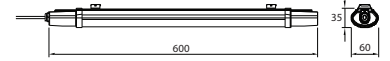

Voltage/Frequency:	AC:200-240V,50/60Hz
Luminous Flux:	1530lm
LED Type:	SMD2835
CRI:	>80

PF:	>0.9
Beam Angle:	120°
Body Type:	PC
On/Off:	>15,000

Life span:	20,000 Hours
Gross weight:	0.25 kg
Dimension:	600x60x35mm
Box Qty:	20 Pcs