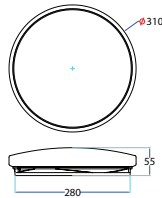

Beam Angle: **120°**
Color of Fixture: **White**
Body Type: **Plastic**
Shape: **Round**
Dimension: **Ø255x55mm**
Box Qty: **5 Pcs**

Smart Domelight-CCT Changeable by Switch

18w VT-8418-M

SKU: 7605 - 3IN1 3800157652209