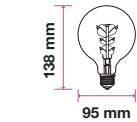

Amber Cover -Filament-Globe-E27

6W VT-2026D

SKU: 7156 - 2200K Warm White 3800157612210

EQ. Watts:	50w
Voltage/Frequency:	AC:220-240V,50/60Hz
Luminous Flux:	500lm
Commercial Type:	G95

LED Type:	Filament
CRI:	>80
PF:	>0.7
Base:	E27

Beam Angle:	300°
Body Type:	Glass
Dimension:	95x135mm
Box Qty:	12 Pcs

DIMMABLE