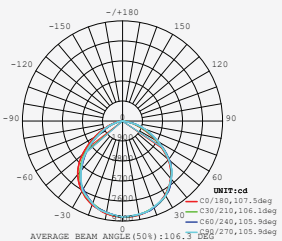

LUMINOUS INTENSITY DISTRIBUTION DIAGRAM