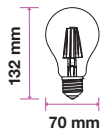

Filament-ST64-E27