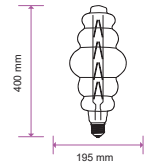

SpecialBulbs

Amber-S180-E27

8W VT-2169

SKU: 45661 - 2200K Warm White 3800157641210

EQ. Watts:	
Voltage/Frequency:	AC:220-240V,50Hz
Luminous Flux:	620lm
Commercial Type:	S180

LED Type:	Filament
CRI:	>80
PF:	>0.45
Base:	E27

Beam Angle:	300°
Body Type:	Glass
Dimension:	Ø195x400mm
Box Qty:	6 Pcs