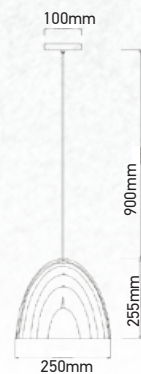

Cone Prism-Yellow

Model:	VT-7255-Y
SKU:	3954
EAN:	3800157630221
Size:	250x255mm
Box Qty:	
Material:	Metal