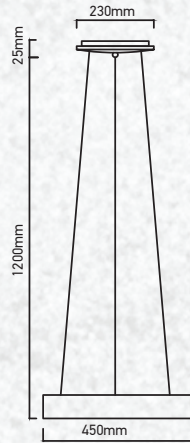

Pendant Light-White

20w VT-25-1-W Built In LED

SKU: 3992 -3000K Warm White 3800157638777

Voltage/Frequency:	AC:220-240V,50Hz
Luminous Flux:	1500lm
LED Type:	SMD
CRI:	>80
PF:	>0.9
Beam Angle:	120°
No. of LED:	140 pcs
Material :	Iron+Acrylic
Unit GW :	3.2 Kg
Life Span:	30,000 Hours
Size :	450mm
Box Qty:	1Pcs