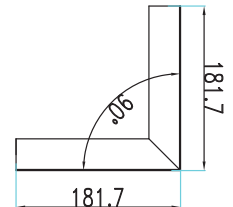

SILVER: SKU:390 | 4000K DAY WHITE
WHITE: SKU:389 | 4000K DAY WHITE

14W
VT-7-41-T