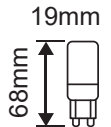

Capsules-G9

6W VT-2227

SKU: 2719 - 3000K Warm White 3800157644426
SKU: 2720 - 4000K Day White 3800157644433
SKU: 2721 - 6400K White 3800157644440

EQ. Watts: 45
Voltage/Frequency: AC:220-240V,50Hz
Luminous Flux: 550lm
LED Type: SMD

CRI: >80
PF: >0.5
Base: G9
Beam Angle: 300°

Body Type: Plastic
Dimension: 19x68mm
Box Qty: 200 Pcs