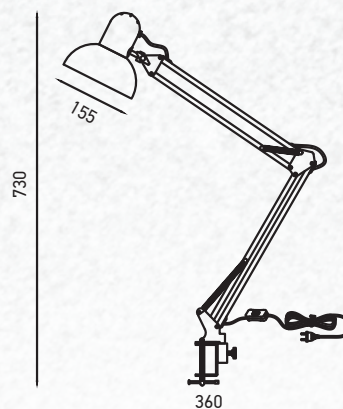

Floor Lamps

65W VT-7096

SKU: 3977 3000K Warm White 3800157636711

Voltage/Frequency: AC:220-240V,50Hz

Luminous Flux: 4300lm

LED Type: SMD

CRI: >80

PF: >0.9

Beam Angle: 120°

No. of LED: 864 pcs

Material : PC

Unit GW : 6.50 Kgs

Life Span: 30,000 Hours

Size : 120x1790mm

Box Qty: 1Pcs

Wall Lamps

VT-7402

SKU: 40431

Watts: Max 60W

Material: Metal

Base: E27

Color: Chrome

Input Power: AC:220-240V,50Hz

EAN: 3800157648578

Size: 610x220x330mm

Box Qty: 6Pcs

Table Lamps

VT-7513-W

SKU: 40371

Watts: Max 60W

Material: Metal

Base: E27

Color: White

Input Power: AC:220-240V,50Hz

EAN: 3800157648516

Size: 360x155x730mm

Box Qty: 6Pcs