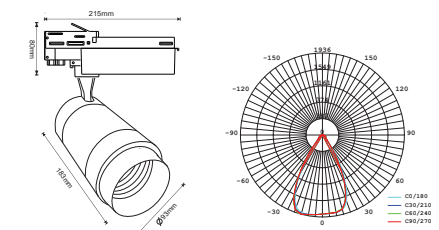

Tracklights-Smart Color Changing
35w VT-7735-B

SKU: 1459 - 3 IN 1 3800157637930

Sensor Compatible:	
Voltage/Frequency:	AC:220-240V,50/60Hz
Luminous Flux:	1950
LED Type:	COB
CRI:	>80
PF:	>0.9

Beam Angle:	16°-53°
Color of Fixture:	Black
Body Type:	Aluminium
Life span:	30,000 Hours
Dimension:	215x183x93mm
Box Qty:	20 Pcs