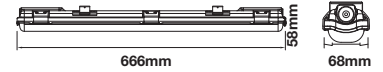

| | |
|---------------|--------------|
| Life span: | 20,000 Hours |
| Gross weight: | 0.70 kg |
| Dimension: | 666x68x58mm |
| Box Qty: | 16pcs |

IP65 RATING

2 LED TUBES INCLUDED

Waterproof Fitting-Tubes