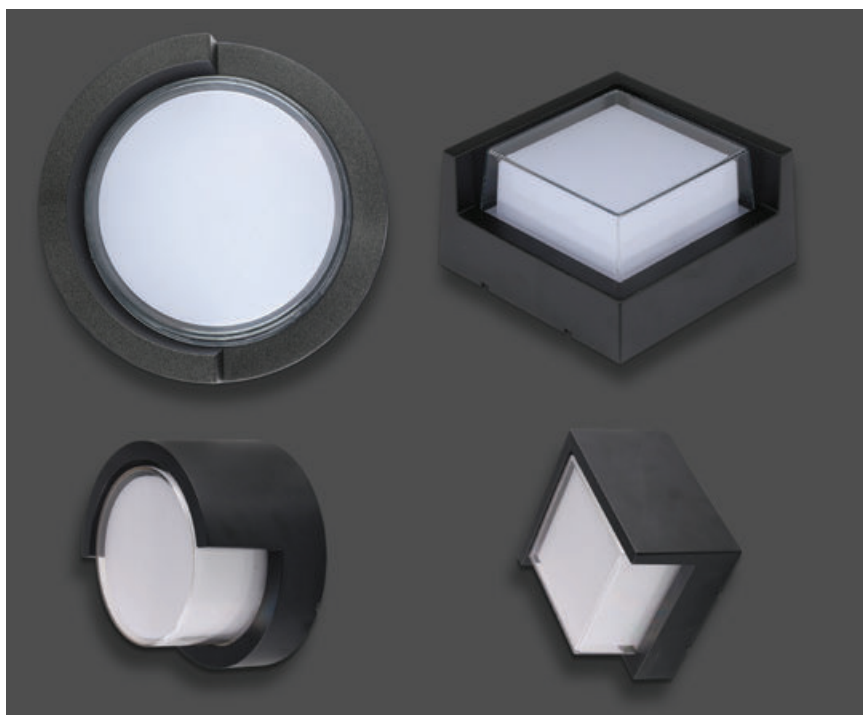

LED Wall Lights

7W VT-831-CRD

Sensor Compatible:	Yes
Voltage/Frequency:	AC:220-240V,50/60Hz
Luminous Flux:	400lm
IP Rating:	IP65
CRI:	>80

PF:	>0.6
Beam Angle:	128°
Body Type:	PC
Dimension:	133x133mx67m
Box Qty:	20 Pcs

Round

SKU: 8609 - 3000K Warm White 3800157652063

Square

SKU: 8610 - 3000K Warm White 3800157652070