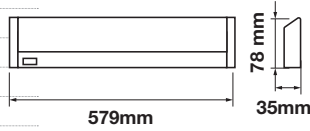

Cabinet Fitting

10w VT-8112

SKU: 5068 - 3000K Warm White 3800157606714
SKU: 5070 - 6000K White 3800157606738

Sensor Compatible:	Yes
Voltage/Frequency:	AC:220-240V,50/60Hz
Luminous Flux:	800lm
LED Type:	SMD
CRI:	>80
PF:	>0.9
Beam Angle:	110°
Body Type:	Aluminium Body, Plastic Diffuser
On/Off:	>10,000
Life span:	20,000 Hours
Gross weight:	600g
Dimension:	579x78x35mm
Box Qty:	12 Pcs