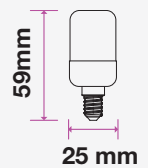

LED PLASTIC BULBS

ST26 | T37

A decorative and efficient range of Candle, G45, P45, lamps for intricate light fittings in wall lamps, chandeliers and table lamps. This new generation of LED plastic bulbs includes our 9w to 18w A58, A65, and A80 lamps which are ideal for general purpose lighting at residential, commercial, and industrial areas.

- **ST26, T37, C37, and G45 shapes available**
- **On/Off cycles: >20000**
- **Standard color temperatures**
- **30,000-hr lifespan**
- **200° Beam Angle**
- **AC:220-240V,50Hz**
- **CRI: >80**

5 YEAR
WARRANTY*

MODEL	WATTS	EQ.WATTS	LUMENS	BASE	SHAPE	BOX QTY.
VT-202	2w	20w	180	E14	ST26	400 pcs
SKU: 234 | 3000K WARM WHITE SKU: 235 | 4000K DAY WHITE SKU: 236 | 6400K WHITE						

MODEL	WATTS	EQ.WATTS	LUMENS	BASE	SHAPE	BOX QTY.
VT-248	8w	50w	660	E14	T37	200 pcs
SKU: 267 | 3000K WARM WHITE SKU: 268 | 4000K DAY WHITE SKU: 269 | 6400K WHITE						

MODEL	WATTS	EQ.WATTS	LUMENS	BASE	SHAPE	BOX QTY.
VT-237	8w	50w	660	E27	T37	200 pcs
SKU: 144 | 3000K WARM WHITE SKU: 145 | 4000K DAY WHITE SKU: 146 | 6400K WHITE