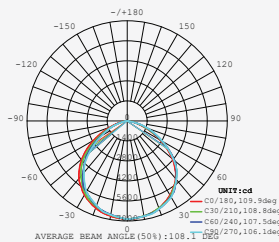

| WATTS | LUMENS | BOX QTY. |
|-------|--------|----------|
| 100w | 12000 | 4 pcs |

① METER WIRE

LUMINOUS INTENSITY DISTRIBUTION DIAGRAM

VT-156-W

SKU: 774 | 4000K DAY WHITE
 SKU: 775 | 6400K WHITE

120
 Lumen/W