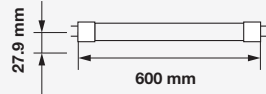

MODEL   WATTS   EQ.WATTS   LUMENS   WEIGHT-KG   BOX QTY.

VT-061   **10w**   **18w**   **850**   **0.1264**   **25 pcs**

SKU: 650 | 3000K WARM WHITE
SKU: 651 | 4000K DAY WHITE
SKU: 652 | 6400K WHITE