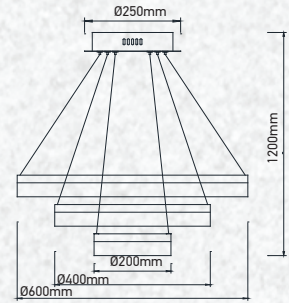

Chandelier-3 Step

80w VT-80-3D

Built In LED

SKU: 3906 - 3000K Warm White
SKU: 3907 - 4000K Day White

3800157624657
3800157624664

Voltage/Frequency:	AC:100-240V,50Hz
Luminous Flux:	5600lm
LED Type:	SMD
CRI:	>80
PF:	>0.9
Beam Angle:	120°

No. of LED:	510 pcs
Material :	Acrylic+Aluminium
Unit GW :	4.7 Kg
Life Span:	20,000 Hours
Size :	600x600x1200mm
Box Qty:	1Pcs

Ceiling Light

85w VT-85-3

Built In LED

SKU: 3910 - 3000K Warm White
SKU: 3911 - 4000K Day White

3800157624695
3800157624701

Voltage/Frequency:	AC:100-240V,50Hz
Luminous Flux:	6400lm
LED Type:	SMD
CRI:	>80
PF:	>0.9
Beam Angle:	120°

No. of LED:	510 pcs
Material :	Acrylic+Aluminium
Unit GW :	5.5 Kg
Life Span:	20,000 Hours
Size :	200x400x600mm
Box Qty:	1Pcs