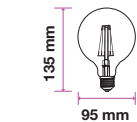

Amber Cover -Filament-ST64-E27

8W VT-1968

SKU: 4421 - 2200K Warm White 3800157606356

EQ. Watts:	60w
Voltage/Frequency:	AC:220-240V,50Hz
Luminous Flux:	700lm
Commercial Type:	ST64

LED Type:	Filament
CRI:	>80
PF:	>0.5
Base:	E27

Beam Angle:	300°
Body Type:	Glass
Dimension:	64x138mm
Box Qty:	50 Pcs

4W VT-2004

SKU: 7148 - 2200K Warm White 3800157610636

EQ. Watts:	35w
Voltage/Frequency:	AC:220-240V,50/60Hz
Luminous Flux:	400lm
Commercial Type:	G80

LED Type:	Filament
CRI:	>80
PF:	>0.4
Base:	E27

Beam Angle:	300°
Body Type:	Glass
Dimension:	80x140mm
Box Qty:	100 Pcs

4W VT-2024

SKU: 7146 - 2200K Warm White 3800157610612

EQ. Watts:	35w
Voltage/Frequency:	AC:220-240V,50Hz
Luminous Flux:	400lm
Commercial Type:	G95

LED Type:	Filament
CRI:	>80
PF:	>0.4
Base:	E27

Beam Angle:	300°
Body Type:	Glass
Dimension:	95x140mm
Box Qty:	50 Pcs

5W VT-2075

SKU: 7217 - 2200K Warm White 3800157617253

EQ. Watts:	30w
Voltage/Frequency:	AC:220-240V,50/60Hz
Luminous Flux:	300lm
Commercial Type:	G95

LED Type:	Filament
CRI:	>80
PF:	>0.5
Base:	E27

Beam Angle:	300°
Body Type:	Glass
Dimension:	95x138mm
Box Qty:	50 Pcs

6W VT-2026D

SKU: 7156 - 2200K Warm White 3800157612210

EQ. Watts:	50w
Voltage/Frequency:	AC:220-240V,50/60Hz
Luminous Flux:	500lm
Commercial Type:	G95

LED Type:	Filament
CRI:	>80
PF:	>0.7
Base:	E27

Beam Angle:	300°
Body Type:	Glass
Dimension:	95x135mm
Box Qty:	12 Pcs

DIMMABLE