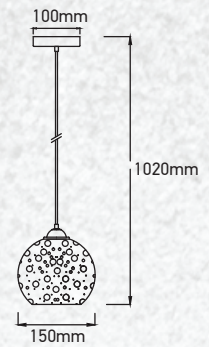

Model:	VT-7152
SKU:	40111
EAN:	3800157640619
Size:	ø150x100x1020mm
Box Qty:	8Pcs
Material:	Glass

3D Glass-Black Canopy