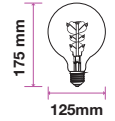

Amber Cover -Filament-Globe-E27

5W VT-2085D

SKU: 7415 - 2200K Warm White 3800157631990

EQ. Watts:	30w
Voltage/Frequency:	AC:220-240V,50/60Hz
Luminous Flux:	300lm
Commercial Type:	G125

LED Type:	Filament
CRI:	>80
PF:	>0.5
Base:	E27

DIMMABLE

Beam Angle:	300°
Body Type:	Glass
Dimension:	125x175mm
Box Qty:	20 Pcs

Amber Cover -Filament-Globe-E27

6W VT-2126

SKU: 7328 - 2200K Warm White 3800157624725

EQ. Watts:	55w
Voltage/Frequency:	AC:220-240V,50Hz
Luminous Flux:	480lm
Commercial Type:	G125

LED Type:	Filament
CRI:	>70
PF:	>0.5
Base:	E27

Beam Angle:	300°
Body Type:	Glass
Dimension:	125x175mm
Box Qty:	100 Pcs

Amber Cover -Filament-Globe-E27

8W VT-2018D

SKU: 7155 - 2200K Warm White 3800157612203

EQ. Watts:	60w
Voltage/Frequency:	AC:220-240V,50/60Hz
Luminous Flux:	700lm
Commercial Type:	G125

LED Type:	Filament
CRI:	>80
PF:	>0.7
Base:	E27

DIMMABLE

Beam Angle:	300°
Body Type:	Glass
Dimension:	125x177mm
Box Qty:	12 Pcs

Filament-G125-E27

12.5W VT-2153

SKU: 7456 - 2200K Warm White 3800157637855

EQ. Watts:	85w
Voltage/Frequency:	AC:220-240V,50Hz
Luminous Flux:	1240lm
Commercial Type:	G125

LED Type:	Filament
CRI:	>80
PF:	>0.5
Base:	E27

Beam Angle:	330°
Body Type:	Glass
Dimension:	125x178mm
Box Qty:	25 Pcs

Amber Cover -Filament-T30-E27

2W VT-2162

SKU: 7473 - 1800K Warm White 3800157640305

EQ. Watts:	9w
Voltage/Frequency:	AC:220-240V, 50Hz
Luminous Flux:	65lm
Commercial Type:	T30

LED Type:	Filament
CRI:	>80
PF:	>0.5
Base:	E27

Beam Angle:	300°
Body Type:	Glass
Dimension:	35x190mm
Box Qty:	100 Pcs