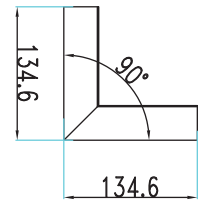

SILVER: SKU:388 | 4000K DAY WHITE
WHITE: SKU:387 | 4000K DAY WHITE

12W
VT-7-41-LW