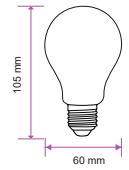

EQ. Watts:	
Voltage/Frequency:	AC:220-240V,50/60Hz
Luminous Flux:	20lm
Commercial Type:	A60

LED Type:	COB
CRI:	>80
PF:	>0.45
Base:	E27

Beam Angle:	300°
Body Type:	Glass
Dimension:	Ø64x145mm
Box Qty:	100 Pcs