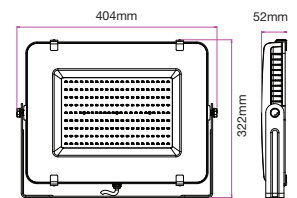

VT-150-B

- SKU: 475 | 3000K WARM WHITE
- SKU: 476 | 4000K DAY WHITE
- SKU: 477 | 6400K WHITE

WATTS	LUMENS	BOX QTY.
150w	12000	2 pcs