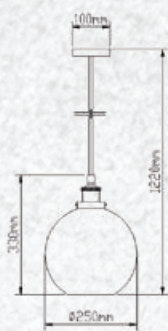

Transparent Glass-Metal Series

Model:	VT-7250
SKU:	3739
EAN:	3800157611121
Size:	250x330x1220mm
Box Qty:	8Pcs
Material:	Glass+Metal