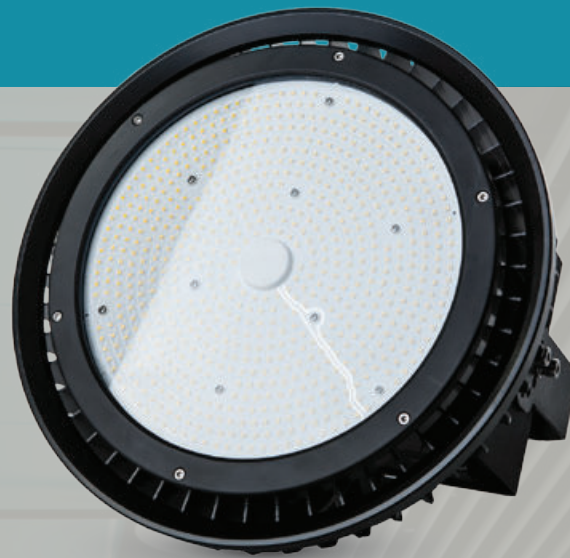

LED Highbays

V-TAC's new UFO and Linear High bays are designed for widespread illumination, efficiency, and resistance to harsh conditions. The UFO high-bays are supported by Meanwell drivers to boost their performance, are IP65 rated and have a sturdy body to ensure endurance, and have two options of beam angle to choose from, for even light distribution.

Product Features

- Powerful led light source with a unique design
- Extensive options can replace all types of standard MH highbays
- Aluminium diffuser with multiple beam angle's to choose from 45° / 90° / 120°
- Shatter proof perspex lens
- high thermal conductivity, low luminous decay, pure Colours & no heavy shade
- The unique design of radiator fuses with the lamp box perfectly hence diffuses the heat conduction efficiently which reduces the temperature of inside lamp

Applications

Perfect fit for industrial usage, warehouse & super markets, workshops, factories, warehouses, highway, toll stations, gas stations, malls, exhibition halls, stadiums & other vast areas.