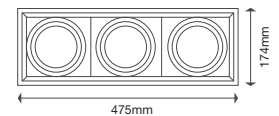

AR111-Accessories

Model No: VT-7223-B
SKU: 3583
Base: 3XAR111
Material: Aluminium
Color of Fixture: Black
Dimension: 475x174mm
Cutting Size: 168x455mm
EAN: 3800157607087
Box Qty: 12 Pcs