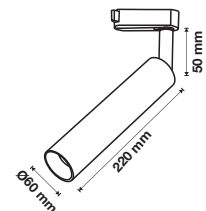

LED TRACKLIGHTS

4 Line Tracklights-Black Body

A complete range of durable 7w to 20w 4-line LED track lights with aluminum body equipped with LED Chip by Samsung. These COB LEDs are also renowned for its high-CRI rating, perfect for retail lighting. Available in a stylish, ebony black finish.

5 YEAR
WARRANTY*

- **COB LED Type**
- **30,000 hrs Lifespan**
- **24° Beam Angle**
- **AC:220-240V,50Hz**
- **High CRI of > 90**
- **Aluminum Body**

MODEL	WATTS	LUMENS	PF	CRI	BOX QTY.	BEAM ANGLE
VT-407-B	7w	420	>0.5	>90	40 pcs	24°

- SKU: 353 | 3000K WARM WHITE
- SKU: 354 | 4000K DAY WHITE
- SKU: 355 | 5000K WHITE

MODEL	WATTS	LUMENS	PF	CRI	BOX QTY.	BEAM ANGLE
VT-415-B	15w	1050	>0.5	>90	40 pcs	24°

- SKU: 359 | 3000K WARM WHITE
- SKU: 360 | 4000K DAY WHITE
- SKU: 361 | 5000K WHITE

MODEL	WATTS	LUMENS	PF	CRI	BOX QTY.	BEAM ANGLE
VT-420-B	20w	1400	>0.9	>90	40 pcs	24°

- SKU: 365 | 3000K WARM WHITE
- SKU: 366 | 4000K DAY WHITE
- SKU: 367 | 5000K WHITE