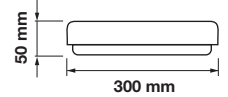

| | |
|-------------------|--------------|
| Beam Angle: | 110° |
| Color of Fixture: | White |
| Body Type: | PC |
| Shape: | Square |
| Dimension: | 300x300x50mm |
| Box Qty: | 10 Pcs |

Ceiling Lights - Round