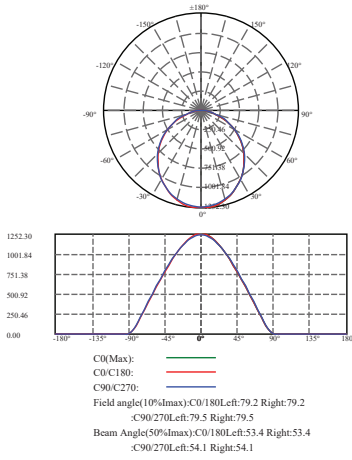

8W
VT-7-41-L

SILVER: SKU:386 | 4000K DAY WHITE
WHITE: SKU:385 | 4000K DAY WHITE

10W
VT-7-41-LN

SILVER: SKU:388 | 4000K DAY WHITE
WHITE: SKU:387 | 4000K DAY WHITE

12W
VT-7-41-LW

SILVER: SKU:390 | 4000K DAY WHITE
WHITE: SKU:389 | 4000K DAY WHITE

14W
VT-7-41-T

SILVER: SKU:392 | 4000K DAY WHITE
WHITE: SKU:391 | 4000K DAY WHITE

16W
VT-7-41-X

SILVER: SKU:394 | 4000K DAY WHITE
WHITE: SKU:393 | 4000K DAY WHITE