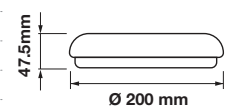

TRIMLESS
Luxurious Finish
SURFACE MOUNTED

Sensor Compatible:	Yes
Voltage/Frequency:	AC:100-240V,50/60Hz
Luminous Flux:	1250lm
IP Rating:	IP44
CRI:	>80
PF:	>0.6

Beam Angle:	110°
Color of Fixture:	White
Body Type:	PC
Shape:	Round
Dimension:	Ø200x47.5mm
Box Qty:	20 Pcs