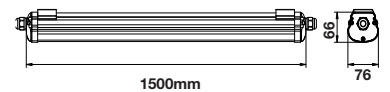

Voltage/Frequency:	AC:220-240V,50/60Hz
Luminous Flux:	3920lm
LED Type:	SMD
CRI:	>70

PF:	>0.9
Beam Angle:	120°
Body Type:	ABS+PC
On/Off:	>10,000

Life span:	20,000 Hours
Gross weight:	2.35 kg
Dimension:	1500x76x66mm
Box Qty:	12 Pcs