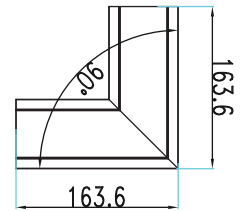

SILVER: SKU:386 | 4000K DAY WHITE
WHITE: SKU:385 | 4000K DAY WHITE

10W
VT-7-41-LN