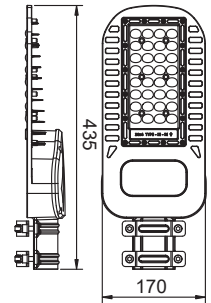

VT-54ST

SKU: 958 | 4000K DAY WHITE
SKU: 959 | 6400K WHITE

WATTS	LUMENS	BOX QTY.
50w	6000	4 pcs