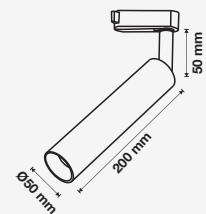

MODEL	WATTS	LUMENS	PF	CRI	BOX QTY.	BEAM ANGLE
VT-420-B	20w	1400	>0.9	>90	40 pcs	24°

- SKU: 365 | 3000K WARM WHITE
- SKU: 366 | 4000K DAY WHITE
- SKU: 367 | 5000K WHITE