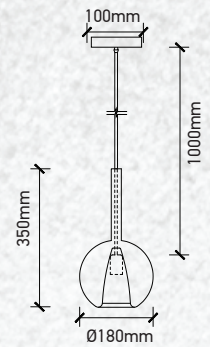

Model:	VT-7181-GW
SKU:	3877
EAN:	3800157620956
Size:	180x350x1000mm
Box Qty:	9Pcs
Material:	Glass+Metal

Modern-White Glass Pendant