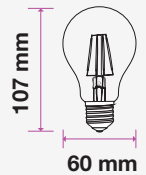

LED CLEAR FILAMENT

A60

V-TAC's decorative and efficient LED filament range also comes in an elegant, clear glass body for a classic vintage design in A60, candle, and globe shapes that can replace 35 to 60-watt traditional filament bulbs.

- **20,000 hrs Lifespan**
- **300° Beam Angle**
- **AC:220-240V,50Hz**
- **CRI: >80**

3 TO 5
WARRANTY* YEAR

MODEL	WATTS	EQ.WATTS	LUMENS	BASE	SHAPE	BOX QTY.
VT-256	6w	60w	806	E27	A60	50 pcs

SKU: 287 | 2700K WARM WHITE

MODEL	WATTS	EQ.WATTS	LUMENS	BASE	SHAPE	BOX QTY.
VT-208	4w	40w	400	B22	A60	96 pcs

SKU: 106 | 3000K WARM WHITE