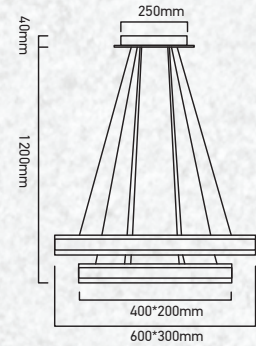

White Chandelier-2 Step-Dimmable

115W VT-101-2-W

Built In LED

SKU: 3986 - 3000K Warm White

3800157638715

Voltage/Frequency:	AC:220-240V,50Hz
Luminous Flux:	8050lm
LED Type:	SMD
CRI:	>80
PF:	>0.9
Beam Angle:	120°

No. of LED:	600 pcs
Material :	Aluminium+Acrylic
Unit GW :	4.7 Kg
Life Span:	25,000 Hours
Size :	600/400/200mm
Box Qty:	1Pcs

Black Chandelier-2 Step-Dimmable

115W VT-101-2-B

Built In LED

SKU: 3987 - 3000K Warm White

3800157638722

Voltage/Frequency:	AC:220-240V,50Hz
Luminous Flux:	8050lm
LED Type:	SMD
CRI:	>80
PF:	>0.9
Beam Angle:	120°

No. of LED:	600 pcs
Material :	Aluminium+Acrylic
Unit GW :	4.7 Kg
Life Span:	25,000 Hours
Size :	600/400/200mm
Box Qty:	1Pcs