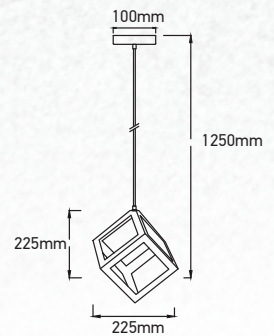

Model:	VT-7161-CG
SKU:	3833
EAN:	3800157616683
Size:	225x225x1250mm
Box Qty:	10Pcs
Material:	Metal