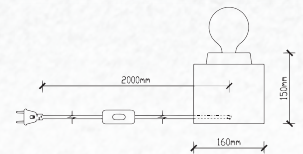

Concrete-Table Lamp

Model: VT-7160
SKU: 3851
EAN: 3800157619004
Size: 160x150x2000mm
Box Qty: 4Pcs
Material: Concrete