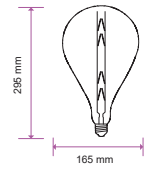

SpecialBulbs

Amber-G165-E27

8W VT-2159

SKU: 45641 - 2200K Warm White 3800157641197

EQ. Watts:	
Voltage/Frequency:	AC:220-240V,50Hz
Luminous Flux:	620lm
Commercial Type:	G165

LED Type:	Filament
CRI:	>80
PF:	>0.45
Base:	E27

Beam Angle:	300°
Body Type:	Glass
Dimension:	Ø165x295mm
Box Qty:	6 Pcs