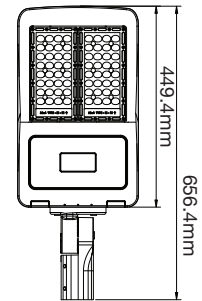

VT-122ST

SKU: 885 | 4000K DAY WHITE
SKU: 886 | 6400K WHITE

WATTS	LUMENS	BOX QTY.
120w	16800	1 pcs