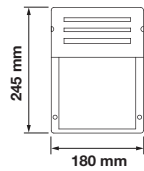

Wall Lamp
VT-754-MW

SKU: 7077 3800157616300

Voltage:	AC:220-240V,50Hz
Max.Watts:	40W
IP Rating:	IP44
Holder:	E27
Color of Fixture:	Matt White
Body Type:	Aluminium+Glass
Size:	245x180x93mm
Box Qty:	10 Pcs