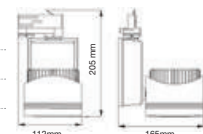

Tracklights-Black Body 33w VT-4535

SKU: 1233 - 3000K Warm White

3800157603720

SKU: 1234 - 4000K Day White

3800157603737

SKU: 1235 - 5000K White

3800157603744

Sensor Compatible:	Yes	Beam Angle:	25°
Voltage/Frequency:	AC:100-240V,50/60Hz	Color of Fixture:	Black
Luminous Flux:	1800lm	Body Type:	Die Cast Aluminium
LED Type:	COB	Life span:	20,000 Hours
CRI:	>95	Dimension:	112x165x205mm
PF:	>0.9	Box Qty:	8 Pcs