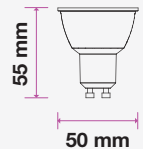

MODEL	WATTS	EQ.WATTS	LUMENS	BASE	BOX QTY.
VT-205	5w	35w	400	GU10	200 pcs

SKU: 201 | 3000K WARM WHITE
SKU: 202 | 4000K DAY WHITE
SKU: 203 | 6400K WHITE