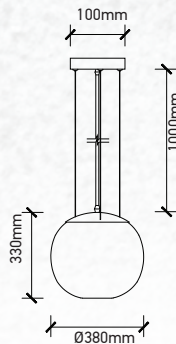

Designer Glass-Gun Grey

Model:	VT-7380
SKU:	3888
EAN:	3800157621069
Size:	Ø380x330x1000mm
Box Qty:	4Pcs
Material:	Glass