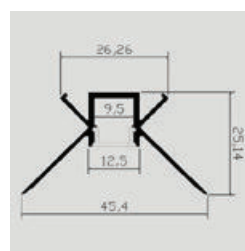

Aluminium Profiles-Milky-Set

Model No:	VT-8104
SKU:	3362
Dimension:	2000mm
Color of Fixture:	Milky
EAN:	3800157637022
Box Qty.	30 Pcs