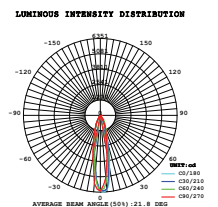

Tracklights-Black Body 33w VT-4535

SKU: 1233 - 3000K Warm White

3800157603720

SKU: 1234 - 4000K Day White

3800157603737

SKU: 1235 - 5000K White

3800157603744

Sensor Compatible:	Yes	Beam Angle:	25°
Voltage/Frequency:	AC:100-240V,50/60Hz	Color of Fixture:	Black
Luminous Flux:	1800lm	Body Type:	Die Cast Aluminium
LED Type:	COB	Life span:	20,000 Hours
CRI:	>95	Dimension:	112x165x205mm
PF:	>0.9	Box Qty:	8 Pcs