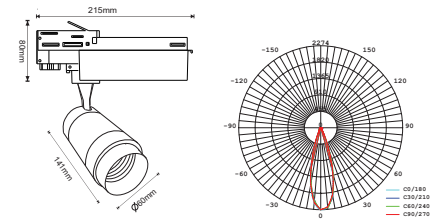

Tracklights-Smart Color Changing
15w VT-7715-B

SKU: 1457 - 3 IN 1 3800157637916

Sensor Compatible:	
Voltage/Frequency:	AC:220-240V,50/60Hz
Luminous Flux:	500
LED Type:	COB
CRI:	>80
PF:	>0.5

Beam Angle:	18°-48°
Color of Fixture:	Black
Body Type:	Aluminium
Life span:	30,000 Hours
Dimension:	215x141x60mm
Box Qty:	20 Pcs