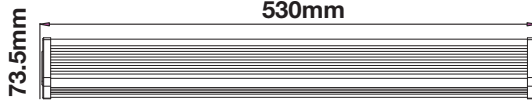

UFO-Highbay-90°
50w VT-9055

SKU: 5560 - 6400K White 3800157621977

Sensor Compatible:	Yes
Voltage/Frequency:	AC:220-240V,50Hz
Luminous Flux:	4000lm
LED Type:	SMD
CRI:	>70
PF:	>0.9
Beam Angle:	90°
Body Type:	Die Cast Aluminium
IP Rating:	IP44
Dimension:	220x114mm
Box Qty:	8 Pcs

90° BEAM ANGLE

LED Highbays
100w VT-9-109

SKU: 590 - 6000K White 3800157643153

100° BEAM ANGLE

3 YEAR WARRANTY

Sensor Compatible:	Yes
Voltage/Frequency:	AC:220-240V,50Hz
Luminous Flux:	9000lm
LED Type:	SMD
CRI:	>80
PF:	>0.9>0.9
Beam Angle:	100°
Body Type:	Aluminium
IP Rating:	IP54
Dimension:	530x103.5x73.5mm
Box Qty:	10 Pcs