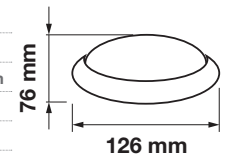

SKU: 1267 - 3000K Warm White 3800157611893
SKU: 1266 - 4000K Day White 3800157611886
SKU: 1268 - 6400K White 3800157611909

Sensor Compatible:	Yes	Beam Angle:	120°
Voltage/Frequency:	AC:200-240V,50/60Hz	Color of Fixture:	Black
Luminous Flux:	560lm	Body Type:	Plastic CLAD Aluminium
IP Rating:	IP54	Shape:	Oval
CRI:	>70	Dimension:	Ø126x76mm
PF:	>0.5	Box Qty:	10 Pcs