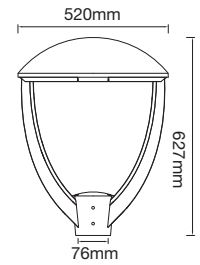

Garden Light

VT-105

SKU: 783 | 4000K DAY WHITE

WATTS	LUMENS	WEIGHT	BOX QTY.
100w	13000	13.28	1 pcs

130
Lumen/W