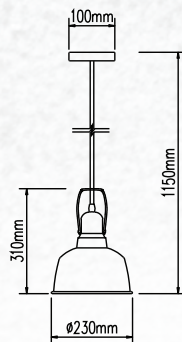

Model:	VT-7422-B
SKU:	3728
EAN:	3800157611015
Size:	230x310x1150mm
Box Qty:	8Pcs
Material:	Aluminium

Aluminium Shade-White