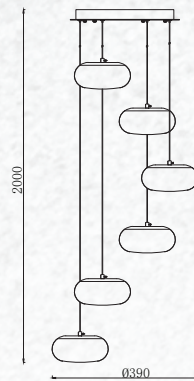

Designer Series-TRIAC Dimmable

72w VT-7390

SKU: 40011 - 3000K Warm White 3800157640497

Voltage/Frequency:	AC:220-240V
Luminous Flux:	6500lm
LED Type:	SMD
CRI:	>80
PF:	>0.9
Beam Angle:	120°
No. of LED:	432 pcs
Material :	PC + Iron
Unit GW :	6.2 kgs
Life Span:	30,000 Hours
Size :	ø390x2000mm
Box Qty:	1Pcs