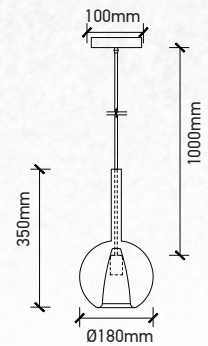

Double Glass-Amber-White

Model:	VT-7181-AW
SKU:	3878
EAN:	3800157620963
Size:	180x350x1000mm
Box Qty:	9Pcs
Material:	Glass+Metal