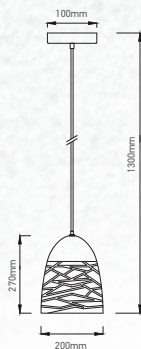

Mesh Metal-White

Model:	VT-7200-MW
SKU:	3823
EAN:	3800157616584
Size:	200x270x1300mm
Box Qty:	8Pcs
Material:	Metal