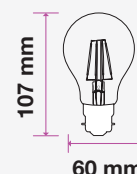

MODEL	WATTS	EQ.WATTS	LUMENS	BASE	SHAPE	BOX QTY.
VT-228	4w	35w	350	B22	A60	96 pcs

SKU:107 | 2200K WARM WHITE