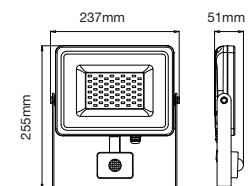

VT-50-S-B

- SKU: 469 | 3000K WARM WHITE
- SKU: 470 | 4000K DAY WHITE
- SKU: 471 | 6400K WHITE

WATTS	LUMENS	BOX QTY.
50w	4400	10 pcs