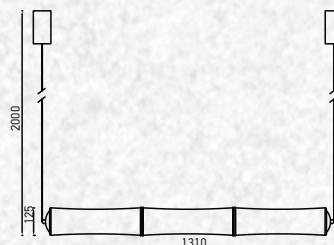

Designer Series Pendant-TRIAC Dimmable

52w VT-7072

SKU: 3979 -3000K Warm White 3800157636735

Voltage/Frequency: AC:220-240V,50Hz

Luminous Flux: 3400lm

LED Type: SMD

CRI: >80

PF: >0.9

Beam Angle: 120°

No. of LED: 300 pcs

Material: PC

Unit GW: 3.5 kgs

Life Span: 30,000 Hours

Size: 1310x125x2000mm

Box Qty: 1Pcs