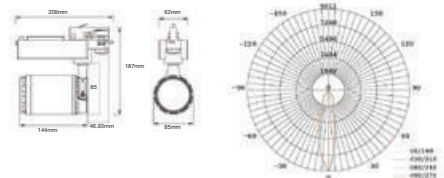

Tracklights-Black-White Body
25w VT-4528

SKU: 1335 - 3000K Warm White 3800157620635
SKU: 1336 - 4000K Day White 3800157620642
SKU: 1337 - 6000K White 3800157620659

5 YEAR WARRANTY

Sensor Compatible:	Yes	Beam Angle:	24°
Voltage/Frequency:	AC:220-240V,50/60Hz	Color of Fixture:	Black+White
Luminous Flux:	2100lm	Body Type:	Aluminium
LED Type:	COB	Life span:	30,000 Hours
CRI:	>80	Dimension:	209x85x187mm
PF:	>0.9	Box Qty:	20 Pcs