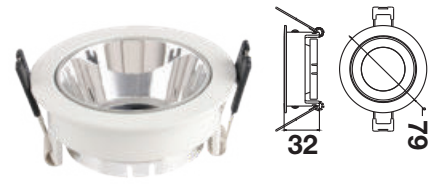

Fitting Round-GU10

Model No	VT-872-WC
SKU:	3156
Base:	GU10
Material:	Aluminium+PC
Shape:	Round
Color of Fxture:	White+Chrome
Dimension:	79x32mm
Cutting Size:	72mm
EAN:	3800157638999
Box Qty:	50 Pcs