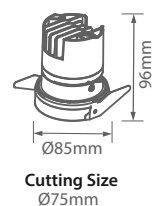

Sensor Compatible:	Yes
Voltage/Frequency:	AC:220-240V,50Hz
Luminous Flux:	650lm
LED Type:	COB-CREE
CRI:	>95
PF	>0.6

Beam Angle:	0-27°
Body Type:	Aluminium
Dimension:	Ø85x96mm
Cutting Size:	Ø75mm
Box Qty:	16 Pcs

Hotel Downlight-COB
15w VT-2916
SKU: 1483 - 3000K Warm White 3800157644082
SKU: 1484 - 4000K Day White 3800157644099