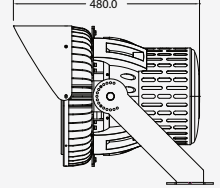

VT-500D

SKU: 490 | 5000K WHITE

WATTS	LUMENS	BEAM ANGLE	BOX QTY.
500w	67500	45°	1 pcs