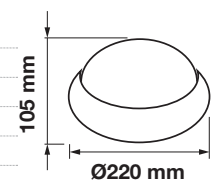

SKU: 1349 - 3000K Warm White
SKU: 5052 - 4000K Day White
SKU: 5051 - 6400K White

3800157624046
3800157603317
3800157603300

Sensor Compatible:	Yes
Voltage/Frequency:	AC:200-240V,50/60Hz
Luminous Flux:	840lm
IP Rating:	IP54
CRI:	>70
PF:	>0.5

Beam Angle:	120°
Color of Fixture:	Black
Body Type:	Plastic CLAD Aluminium
Shape:	Round
Dimension:	Ø220x105mm
Box Qty:	10 Pcs