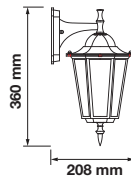

Wall Lamp
VT-750-W

SKU: 7069 3800157616225

Voltage:	AC:220-240V,50Hz
Max.Watts:	40W
IP Rating:	IP44
Holder:	E27
Color of Fixture:	Matt White
Body Type:	Aluminium+Glass
Size:	208x360x170mm
Box Qty:	10 Pcs