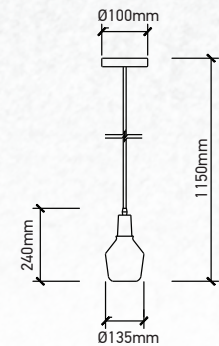

Transparent Glass-Wood Pendant

Model:	VT-7130
SKU:	3818
EAN:	3800157615433
Size:	135x240x1150mm
Box Qty:	8Pcs
Material:	Glass+Wood