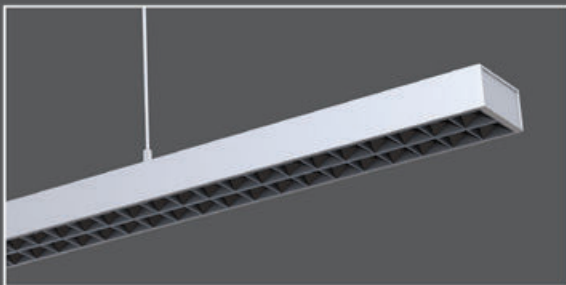

LINEAR HANGING LIGHTS-NON LINKABLE

This modern range of suspended linear lights has up & down illumination for a more evenly distributed light that creates a subtle ambient yet sufficient lighting for any commercial lighting. Linear up & down lights are offered in two colors variants Silver and White.

- **30,000 hrs Lifespan**
- **AC: 100-240V, 50Hz**
- **Aluminum Body**
- **UGR<6**
- **1-10V Dimmable**
- **1.5 Meter Wire Length**

5 YEAR
WARRANTY*

SILVER VT-7-61-S
SKU:607 | 4000K DAY WHITE

WHITE VT-7-61-W
SKU:606 | 4000K DAY WHITE