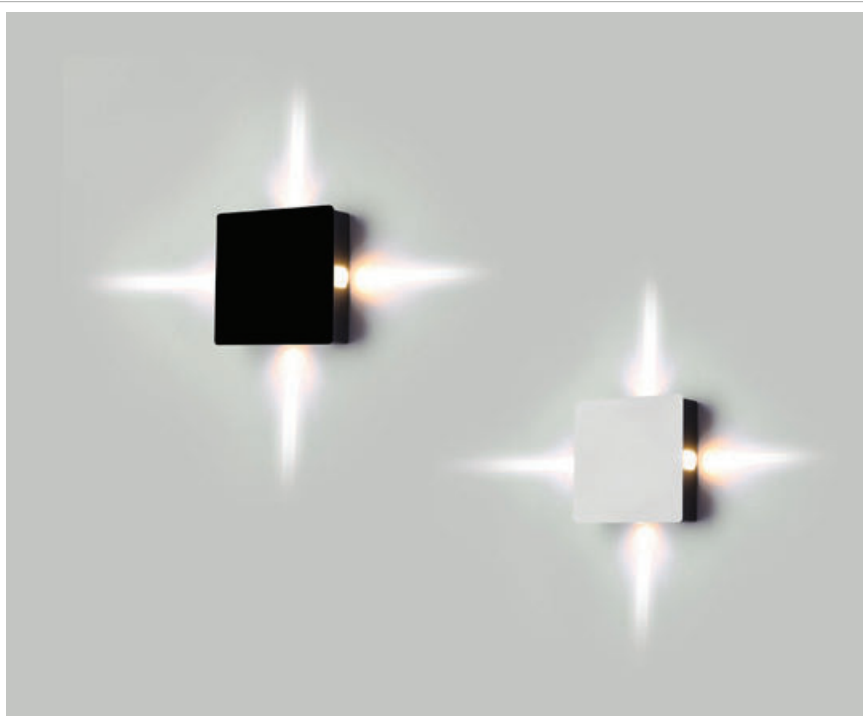

Wall Lights

12w VT-822

Sensor Compatible:	Yes
Voltage/Frequency:	AC:100-240V,50/60Hz
Luminous Flux:	750lm
IP Rating:	IP65
CRI:	>80

PF:	>0.5
Beam Angle:	140°
Body Type:	PC
Dimension:	130x160mm
Box Qty:	20 Pcs