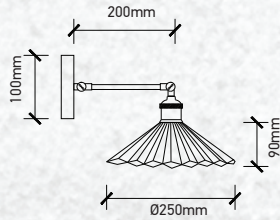

Model:	VT-7180
SKU:	3863
EAN:	3800157620734
Size:	Ø250x90mm
Box Qty:	8Pcs
Material:	Glass+Metal

Transparent Glass-Globe