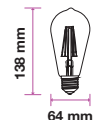

Amber Cover -Filament-ST64-E27

6W VT-1966

SKU: 4362 - 2200K Warm White 3800157602754

EQ. Watts:	45w
Voltage/Frequency:	AC:220-240V,50Hz
Luminous Flux:	500lm
Commercial Type:	ST64

LED Type:	Filament
CRI:	>80
PF:	>0.5
Base:	E27

Beam Angle:	300°
Body Type:	Glass
Dimension:	64x138mm
Box Qty:	50 Pcs