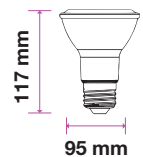

MODEL	WATTS	EQ.WATTS	LUMENS	BASE	SHAPE	BOX QTY.
VT-230	11w	95w	825	E27	PAR30	30 pcs

- SKU: 153 | 3000K WARM WHITE
- SKU: 154 | 4000K DAY WHITE
- SKU: 155 | 6400K WHITE