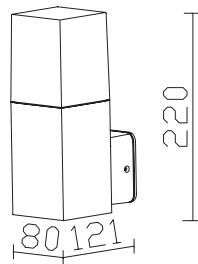

Wall Fittings GU10

VT-7613

SKU: 7563 3800157636360

Voltage:	AC:220-240V/50-60HZ
Max.Watts:	35W
IP Rating:	IP54
Holder:	GU10
Color of Fixture:	Black
Body Type:	Aluminium body+clear PC diffuser
Size:	121x80x220mm
Box Qty:	6 Pcs