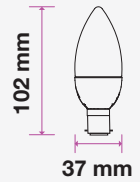

LED PLASTIC BULBS

Candle | G45

MODEL	WATTS	EQ.WATTS	LUMENS	BASE	SHAPE	BOX QTY.
VT-299	5.5w	40w	470	B15	Candle	200 pcs

SKU: 860 | 3000K WARM WHITE

MODEL	WATTS	EQ.WATTS	LUMENS	BASE	SHAPE	BOX QTY.
VT-299D	5.5w	40w	470	B15	Candle	200 pcs

SKU: 861 | 3000K WARM WHITE

MODEL	WATTS	EQ.WATTS	LUMENS	BASE	SHAPE	BOX QTY.
VT-223	5.5w	40w	470	B22	Candle	192 pcs

SKU: 103 | 3000K WARM WHITE

MODEL	WATTS	EQ.WATTS	LUMENS	BASE	SHAPE	BOX QTY.
VT-221	5.5w	40w	470	B22	G45	192 pcs

SKU: 104 | 3000K WARM WHITE