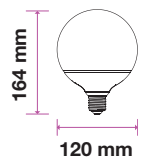

MODEL	WATTS	EQ.WATTS	LUMENS	BASE	SHAPE	BOX QTY.
VT-218	17w	100w	1521	E27	G120	20 pcs
SKU: 225	| 3000K WARM WHITE					
SKU: 226	| 4000K DAY WHITE					
SKU: 227	| 6400K WHITE