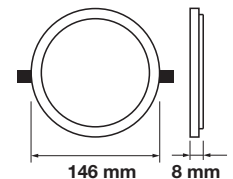

Emergency Pack:	Available
Voltage/Frequency:	AC:85-265V,50/60Hz
Luminous Flux:	1500lm
Beam Angle:	120°

LED Type:	SMD
CRI:	>80
PF:	>0.9
Shape:	Round

Body Type:	Aluminium
Dimension:	Ø146x8mm
Box Qty:	40 Pcs