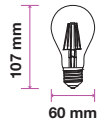

Frost Cover -Filament-A60-E27

7W VT-2047

SKU: 7181 - 2700K Warm White 3800157615570
SKU: 7182 - 4000K Day White 3800157615587
SKU: 7183 - 6400K White 3800157615594

EQ. Watts:	60w
Voltage/Frequency:	AC:220-240V,50/60Hz
Luminous Flux:	840lm
Commercial Type:	A60

LED Type:	Filament
CRI:	>80
PF:	>0.5
Base:	E27

Beam Angle:	300°
Body Type:	Glass
Dimension:	60x107mm
Box Qty:	50 Pcs