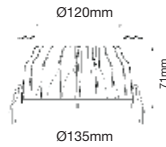

Reflector Series - High Lumen
10W VT-26101

SKU: 1270 - 3000K Warm White 3800157611923
SKU: 1271 - 4000K Day White 3800157611930
SKU: 1272 - 6400K White 3800157611947

Sensor Compatible:	Yes	Beam Angle:	120°
Voltage/Frequency:	AC:100-277V,50/60Hz	Body Type:	PKW
Luminous Flux:	1200lm	Color of Fixture:	White
LED Type:	COB	Shape:	Round
CRI:	>80	Dimension:	Ø135x71mm
PF:	>0.5	Cutting Size:	Ø120mm
		Box Qty:	27 Pcs