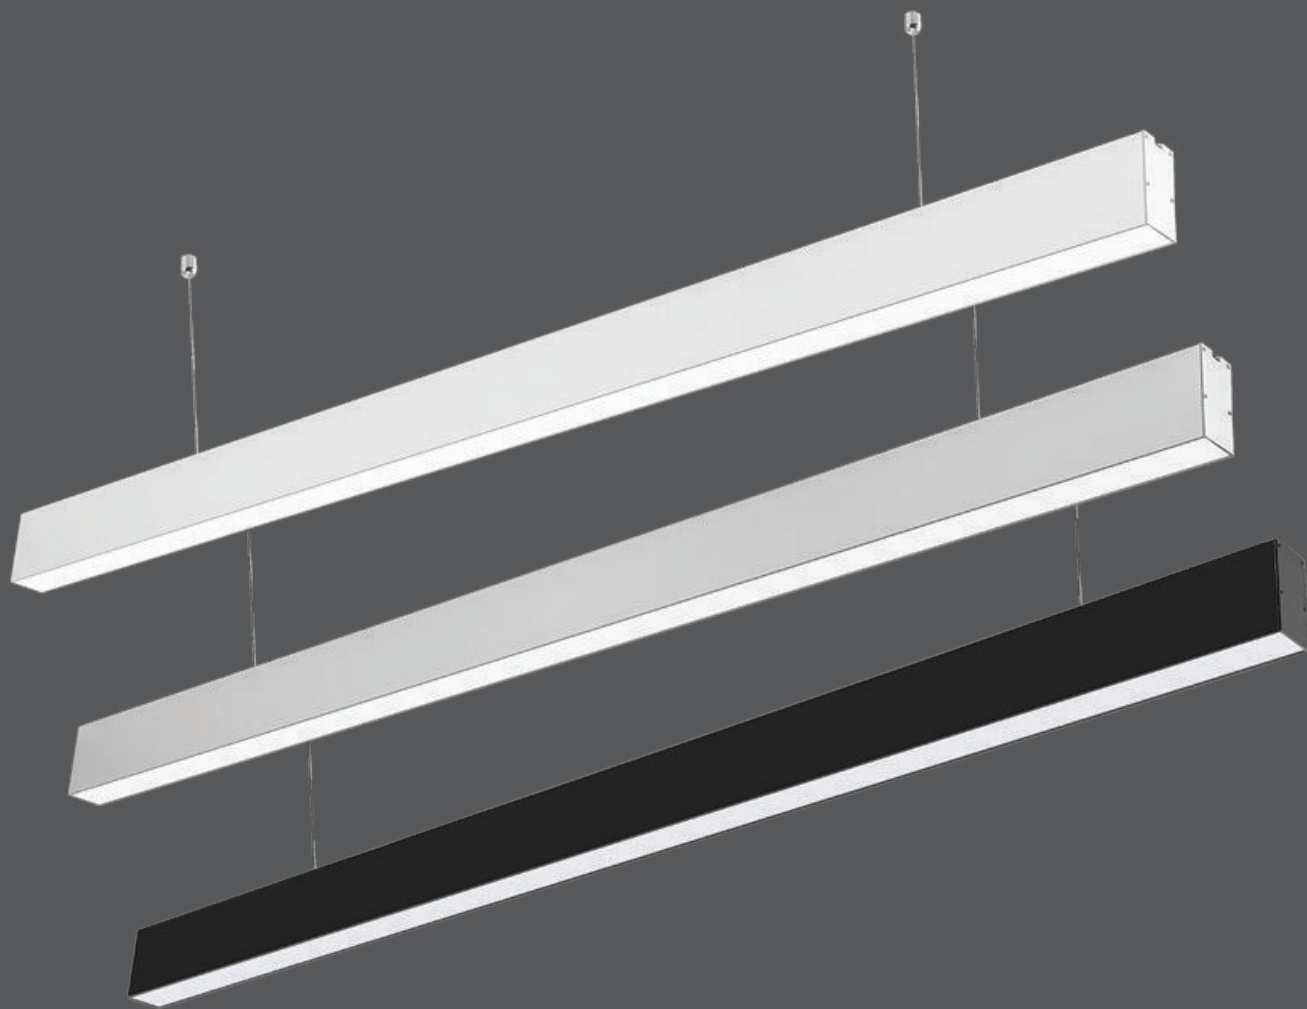

LINEAR HANGING LIGHTS

Discover V-TAC's reliable 40w suspended linear lights with a staggering lifespan of 30,000 hours. Designed with excellent heat dissipation. Perfect replacement for traditional and inefficient linear lighting fixtures with the efficient LED provided by Samsung. Linear lights are offered in three colors variants Black, Silver and White.

- **30,000 hrs Lifespan**
- **AC:200-240V,50/60Hz**
- **1.5 Meter Wire Length**
- **Aluminum Body**

5 YEAR
WARRANTY*

BLACK VT-7-40-B

SKU:882 | 3000K WARM WHITE
SKU:374 | 4000K DAY WHITE
SKU:600 | 6000K WHITE

SILVER VT-7-40-S

SKU:375 | 4000K DAY WHITE
SKU:601 | 6000K WHITE

WHITE VT-7-40-W

SKU:376 | 4000K DAY WHITE
SKU:602 | 6000K WHITE

WATTS	LUMENS	SIZE
40w	3200	1200x35x67mm