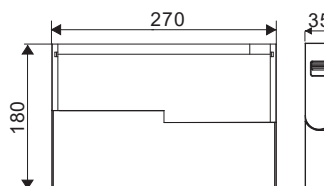

3 YEAR WARRANTY

UGR<19

Magnetic Spotlight

15w VT-4215

SKU: 7966 - 3000K Warm White 3800157652841
 SKU: 7967 - 4000K Day White 3800157652858

| | | | |
|--------------------|--------|-------------|--------------|
| Voltage/Frequency: | DC:24V | Beam Angle: | 36° |
| Luminous Flux: | 900lm | Body Type: | Aluminium |
| LED Type: | COB | Life span: | 30,000 Hours |
| CRI: | >90 | Dimension: | 166x100x55mm |
| Color of Fixture: | Black | Box Qty: | 16 PCS |