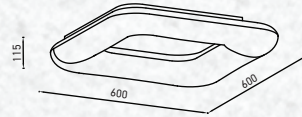

Designer Series Surface-Color Changing

42W VT-7610

SKU: 3972 -3IN1

3800157636667

Voltage/Frequency: AC:220-240V,50Hz

Luminous Flux: 3400lm

LED Type: SMD

CRI: >80

PF: >0.9

Beam Angle: 120°

No. of LED: 384 pcs

Material : PC

Unit GW : 6.55 kgs

Life Span: 30,000 Hours

Size : 600x600x115mm

Box Qty: 1Pcs