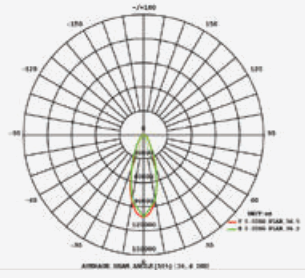

VT-500D

SKU: 490 | 5000K WHITE

WATTS	LUMENS	BEAM ANGLE	BOX QTY.
500w	67500	45°	1 pcs