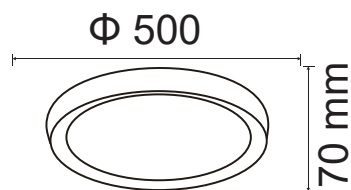

Domelight-Remote Control-CCT Changeable

65w VT-8502

SKU:1475-3IN1

3800157643566

Sensor Compatible:	Yes
Voltage/Frequency:	AC:200-240V,50/60Hz
Luminous Flux:	3500lm
IP Rating:	IP20
CRI:	>80
PF:	>0.6

Beam Angle:	180°
Color of Fixture:	White
Body Type:	PC+Metal
Shape:	Round
Dimension:	D:500x70mm
Box Qty:	6 Pcs

DIMMABLE
WITH REMOTE

CCT CHANGING
With Remote Control