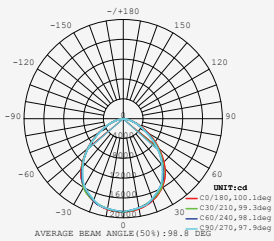

LUMINOUS INTENSITY DISTRIBUTION DIAGRAM