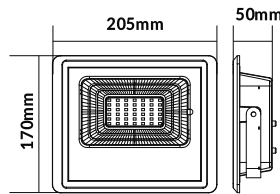

12W Solar Panel with LED Floodlight

VT-25W

SKU: 8573 - 4000K Day White 3800157645584
SKU: 94006 - 6000K White 3800157645744

Battery:	5000mAh
Voltage/Frequency:	DC:3.2V
Luminous Flux:	550lm
Color of Fixture:	Black
Charging Time:	4 Hours
Working Time:	8 Hours
IP Rating:	IP65
Beam Angle:	120°
CRI:	>70
Body Type:	Aluminium
Dimension:	205x50x170mm
Box Qty:	8Pcs