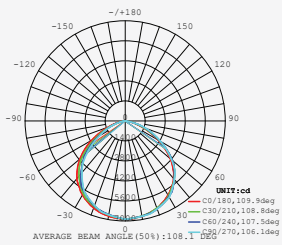

LUMINOUS INTENSITY DISTRIBUTION DIAGRAM