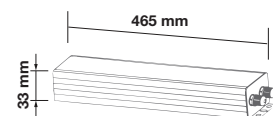

Color of Fixture:	Silver
Body Type:	Aluminium
Size:	465x52x33mm
Emergency switch on time:	< 1s
Box Qty:	12 Pcs