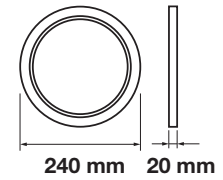

SG Series-Round

22W VT-2200 RD

SKU: 4833 - 6400K White 3800230622662

Cutting Size:

Ø220mm

Emergency Pack:	Available
Voltage/Frequency:	AC:85-265V,50/60Hz
Luminous Flux:	2200lm
Beam Angle:	120°

LED Type:	SMD
CRI:	>80
PF:	>0.9
Shape:	Round

Body Type:	Aluminium(PKW)
Dimension:	Ø240x20mm
Box Qty:	20 Pcs

Trimless Panel-Round

8W VT-888RD

SKU: 4931 - 3000K Warm White 3800157606479
SKU: 4932 - 4000K Day White 3800157606486
SKU: 4933 - 6400K White 3800157606493

Cutting Size:

Ø75mm

Emergency Pack:	Available
Voltage/Frequency:	AC:85-265V,50/60Hz
Luminous Flux:	800lm
Beam Angle:	120°

LED Type:	SMD
CRI:	>80
PF:	>0.9
Shape:	Round

Body Type:	Aluminium
Dimension:	Ø90x8mm
Box Qty:	100 Pcs

Trimless Panel-Round

15W VT-1515RD

SKU: 4934 - 3000K Warm White 3800157606509
SKU: 4935 - 4000K Day White 3800157606516
SKU: 4936 - 6400K White 3800157606523

Cutting Size:

Ø130mm

Emergency Pack:	Available
Voltage/Frequency:	AC:85-265V,50/60Hz
Luminous Flux:	1500lm
Beam Angle:	120°

LED Type:	SMD
CRI:	>80
PF:	>0.9
Shape:	Round

Body Type:	Aluminium
Dimension:	Ø146x8mm
Box Qty:	40 Pcs

Trimless Panel-Round

22W VT-2222RD

SKU: 4937 - 3000K Warm White 3800157606530
SKU: 4938 - 4000K Day White 3800157606547
SKU: 4939 - 6400K White 3800157606554

Cutting Size:

Ø155mm

Emergency Pack:	Available
Voltage/Frequency:	AC:85-265V,50/60Hz
Luminous Flux:	2200lm
Beam Angle:	120°

LED Type:	SMD
CRI:	>80
PF:	>0.9
Shape:	Round

Body Type:	Aluminium
Dimension:	Ø170x8mm
Box Qty:	40 Pcs