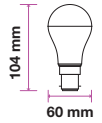

Bulbs-A60-B22

9W VT-1853

SKU: 7402 - 4000K Day White 3800157629270
SKU: 7403 - 6400K White 3800157629287

EQ. Watts:	60w
Voltage/Frequency:	AC:220-240V,50Hz
Luminous Flux:	806lm
Commercial Type:	A60

LED Type:	SMD
CRI:	>80
PF:	>0.5
Base:	B22

Beam Angle:	200°
Body Type:	ThermoPlastic
Dimension:	60x104mm
Box Qty:	100 Pcs

Bulbs-A60-B22

9W VT-2189

SKU: 7422 - 2700K Warm White 3800230626295

EQ. Watts:	60w
Voltage/Frequency:	AC:220-240V,50Hz
Luminous Flux:	806lm
Commercial Type:	A60

LED Type:	SMD
CRI:	>80
PF:	>0.5
Base:	B22

Beam Angle:	200°
Body Type:	ThermoPlastic
Dimension:	60x104mm
Box Qty:	100 Pcs

LED Bulbs-E27

11W VT-2113

SKU: 7352 - 2700K Warm White 3800157627412
SKU: 7353 - 4000K Day White 3800157627429
SKU: 7354 - 6400K White 3800157627436

EQ. Watts:	75w
Voltage/Frequency:	AC:220-240V,50Hz
Luminous Flux:	1055lm
Commercial Type:	A60

LED Type:	SMD
CRI:	>80
PF:	>0.5
Base:	E27

Beam Angle:	200°
Body Type:	ThermoPlastic
Dimension:	60x120mm
Box Qty:	40 Pcs

Bulbs-A60-E27

11W VT-2112

SKU: 7350 - 2700K Warm White 3800157627399
SKU: 7349 - 4000K Day White 3800157627320
SKU: 7351 - 6400K White 3800157627405

EQ. Watts:	75w
Voltage/Frequency:	AC:220-240V,50Hz
Luminous Flux:	1055lm
Commercial Type:	A60

LED Type:	SMD
CRI:	>80
PF:	>0.5
Base:	E27

Beam Angle:	200°
Body Type:	ThermoPlastic
Dimension:	60x120mm
Box Qty:	100 Pcs

Bulbs-A65-B22

15W VT-2015-B22

SKU: 7229 - 2700K Warm White 3800157619554

EQ. Watts:	90w
Voltage/Frequency:	AC:220-240V,50Hz
Luminous Flux:	1350lm
Commercial Type:	A65

LED Type:	SMD
CRI:	>80
PF:	>0.5
Base:	B22

Beam Angle:	200°
Body Type:	ThermoPlastic
Dimension:	66.5x134mm
Box Qty:	100 Pcs