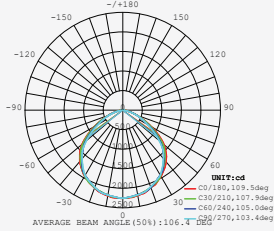

LUMINOUS INTENSITY DISTRIBUTION DIAGRAM