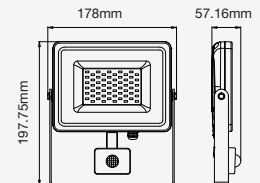

VT-30-S-W

SKU: 457 | 3000K WARM WHITE
SKU: 458 | 4000K DAY WHITE
SKU: 459 | 6400K WHITE

WATTS	LUMENS	BOX QTY.
30w	2400	20 pcs