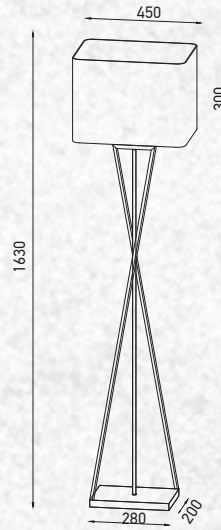

Floor Lamps

VT-7912

SKU:	40401
Watts:	Max 60W
Material:	Fabric+Metal
Base:	E27
Color:	Ivory+Black
Input Power:	AC:220-240V,50Hz
EAN:	3800157648547
Size:	450x300x1630mm
Box Qty:	1Pcs

Floor Lamps

VT-7913

SKU:	40411
Watts:	Max 60W
Material:	Fabric+Metal
Base:	E27
Color:	Ivory+Black
Input Power:	AC:220-240V,50Hz
EAN:	3800157648554
Size:	450x285x1620mm
Box Qty:	1Pcs