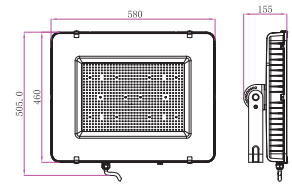

VT-505

SKU: 966 | 4000K DAY WHITE
SKU: 967 | 6400K WHITE

WATTS	LUMENS	BOX QTY.
500w	60000	1 pcs

120
Lumen/W