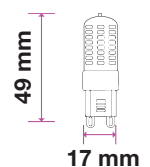

MODEL	WATTS	EQ.WATTS	LUMENS	BASE	BOX QTY.
VT-204	3w	25w	300	G9	200 pcs

- SKU: 246 | 3000K WARM WHITE
- SKU: 247 | 4000K DAY WHITE
- SKU: 248 | 6400K WHITE