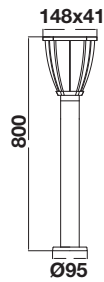

Color of Fixture: Black

Body Type: Aluminium+Plastic

Size: 170x720mm

Box Qty: 10 Pcs

Pole Lamp

VT-839

SKU: 8629

3800157652513