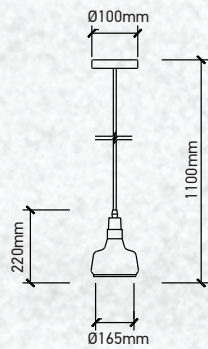

Model:	VT-7170
SKU:	3819
EAN:	3800157615440
Size:	165x220x1100mm
Box Qty:	8Pcs
Material:	Glass+Wood

Trio Glass Pendant-Lampholder