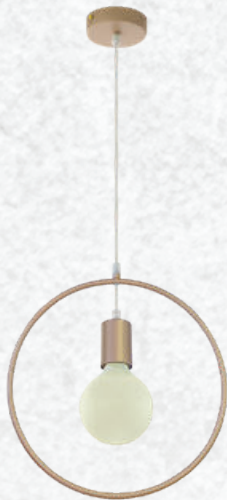

Model:	VT-7144
SKU:	3927
EAN:	3800157626224
Size:	300x1300mm
Box Qty:	4Pcs
Material:	Metal Finish

Geometric Series-Gold Canopy