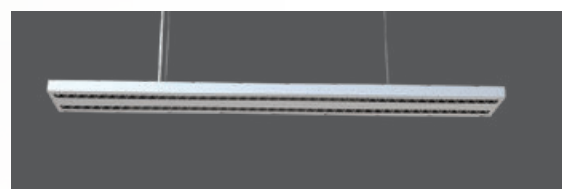

Up & Down Linear Hanging Lights

Continuous suspended upward & downward lighting with a broad 160mm width for a wider scope; modern tech reflectors to distribute just the right amount of light; available in Silver & White