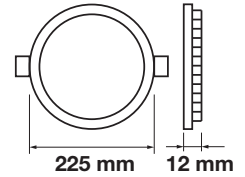

Emergency Pack: Available
Voltage/Frequency: AC:85-265V,50/60Hz
Luminous Flux: 1500lm
Beam Angle: 120°

LED Type: SMD
CRI: >80
PF: >0.6
Shape: Round

Body Type: Aluminium
Dimension: Ø225x12mm
Box Qty: 20 Pcs