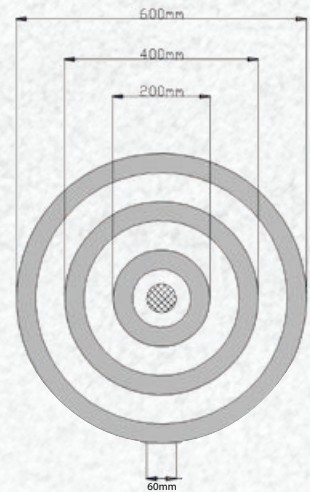

| | |
|-------------|-------------------|
| No. of LED: | 510 pcs |
| Material : | Acrylic+Aluminium |
| Unit GW : | 4.7 Kg |
| Life Span: | 20,000 Hours |
| Size : | 600x600x1200mm |
| Box Qty: | 1Pcs |