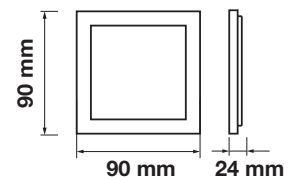

Body Type: Aluminium
Dimension: 90x90x24mm
Box Qty: 40 Pcs