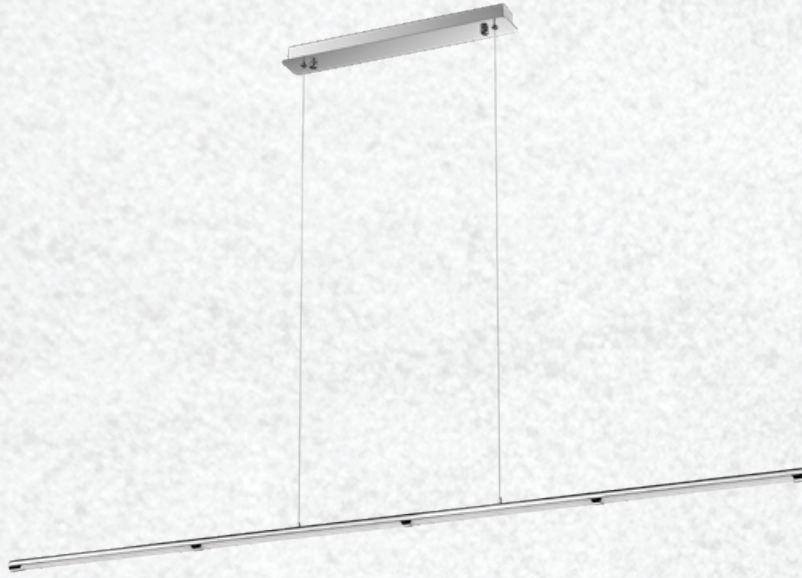

Designer Sleek Pendant-Chrome

36w VT-7036

Built In LED

SKU: 3892 - 4000K Day White

3800157621106

Voltage/Frequency:	AC:220-240V,50Hz
Luminous Flux:	2700lm
LED Type:	SMD
CRI:	>80
PF:	>0.8
Beam Angle:	120°

No. of LED:	180 pcs
Material :	Stainless Steel+Metal+PMMA
Unit GW :	1.82 Kg
Life Span:	20,000 Hours
Size :	1820x55x800mm
Box Qty:	12Pcs

Designer Sleek Chrome Surface Lamp

36w VT-7037

Built In LED

SKU: 3893 - 4000K Day White

3800157621113

Voltage/Frequency:	AC:220-240V,50Hz
Luminous Flux:	2700lm
LED Type:	SMD
CRI:	>80
PF:	>0.8
Beam Angle:	120°

No. of LED:	180 pcs
Material :	Stainless Steel+Metal+PMMA
Unit GW :	2.24 Kg
Life Span:	20,000 Hours
Size :	940x120x60mm
Box Qty:	6Pcs