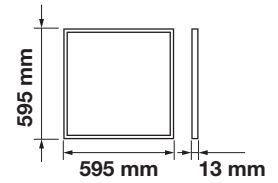

Body Type: Aluminium+PMMA+PC
Dimension: 595x595x13mm
Box Qty: 6 Pcs