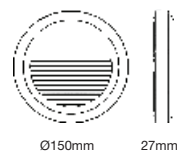

Body Type: **PC**

Color of Fixture: **Grey**

Shape: **Round**

Dimension: **150x27mm**

Cutting Size: **N/A**

Box Qty: **50 Pcs**

Step Light-Square-IP65
2W VT-1152-W

SKU: 1321 - 3000K Warm White 3800157620499
SKU: 1320 - 4000K Day White 3800157620482