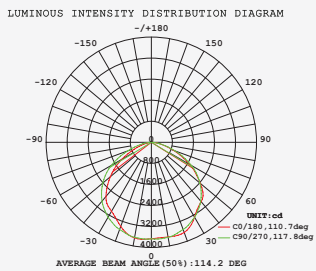

VT-101ST

SKU: 535 | 4000K DAY WHITE

SKU: 536 | 6400K WHITE

WATTS	LUMENS	BOX QTY.
100w	10000	2 pcs