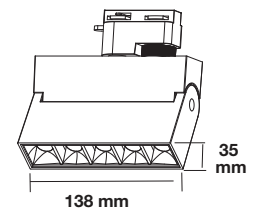

MODEL	WATTS	LUMENS	PF	CRI	BOX QTY.	BEAM ANGLE
VT-431-B	25W	2000	>0.9	>90	20 pcs	30°

SKU: 20006 | 2700K WARM WHITE
SKU: 20007 | 4000K DAY WHITE