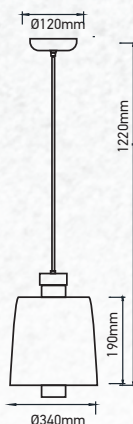

Size : Ø340xH190mm

Box Qty: 4Pcs

Pendant Light-White Lamp Shade

7W VT-7666-WH Built In LED

SKU: 3939 - 3000K Warm White 3800157629003
SKU: 3933 - 4000K Day White 3800157626613

Voltage/Frequency: AC:220-240V,50Hz