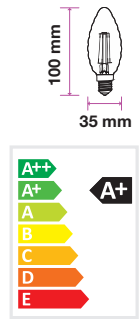

Amber Cover -Filament-Candle-E14

4W VT-1948

SKU: 7115 - 2200K Warm White 3800157609906

EQ. Watts:	35w
Voltage/Frequency:	AC:220-240V,50Hz
Luminous Flux:	350lm
Commercial Type:	Candle

LED Type:	Filament
CRI:	>80
PF:	>0.4
Base:	E14

Beam Angle:	300°
Body Type:	Glass
Dimension:	35x100mm
Box Qty:	100 Pcs