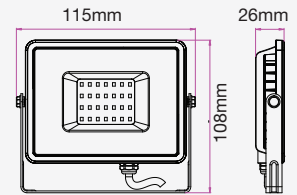

VT-10-1-B

SKU: 947 | 6400K WHITE

WATTS	LUMENS	BOX QTY.
10w	800	20 pcs