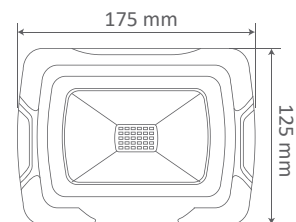

VT-11-R

SKU: 20037 | 4000K DAY WHITE
SKU:502 | 6400K WHITE

WATTS	LUMENS	BOX QTY.
10w	700	20 pcs