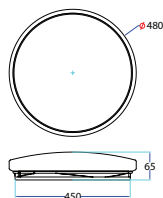

Sensor Compatible:	Yes
Voltage/Frequency:	AC:175-265V,50/60Hz
Luminous Flux:	2160lm
IP Rating:	IP20
CRI:	>80
PF:	>0.5

Beam Angle:	120°
Color of Fixture:	White
Body Type:	Plastic
Shape:	Round
Dimension:	Ø480x65mm
Box Qty:	5 Pcs