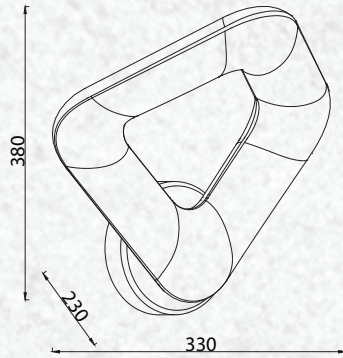

Wall Lamp-TRIAC Dimmable

20w VT-7331

SKU: 40091 - 3000K Warm White 3800157640572

Voltage/Frequency:	AC:220-240V
Luminous Flux:	1700lm
LED Type:	SMD
CRI:	>80
PF:	>0.9
Beam Angle:	120°
No. of LED:	100 pcs
Material :	PC + Iron
Unit GW :	0.187 kgs
Life Span:	30,000 Hours
Size :	330x380x230mm
Box Qty:	6Pcs