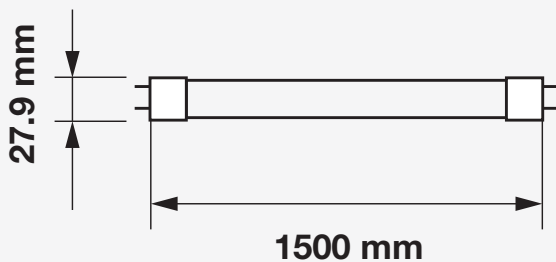

MODEL	WATTS	EQ.WATTS	LUMENS	WEIGHT-KG	BOX QTY.
VT-1607	7w		1120lm	0.115	25 pcs

SKU: 6474 | 3000K WARM WHITE
SKU: 6475 | 4000K DAY WHITE
SKU: 6476 | 6400K WHITE

MODEL	WATTS	EQ.WATTS	LUMENS	WEIGHT-KG	BOX QTY.
VT-1612	12w		1920lm	0.193	25 pcs

SKU: 6477 | 3000K WARM WHITE
SKU: 6478 | 4000K DAY WHITE
SKU: 6479 | 6400K WHITE

MODEL	WATTS	EQ.WATTS	LUMENS	WEIGHT-KG	BOX QTY.
VT-1615	15w		2400lm	0.261	25 pcs

SKU: 6480 | 3000K WARM WHITE
SKU: 6481 | 4000K DAY WHITE
SKU: 6482 | 6400K WHITE