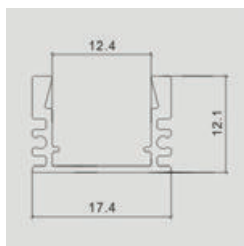

Aluminium Profiles-Milky

Model No:	VT-8116
SKU:	3358
Dimension:	2000x17.4x12.1mm
Color of Fixture:	Milky
EAN:	3800157636865

Box Qty. 120 Pcs