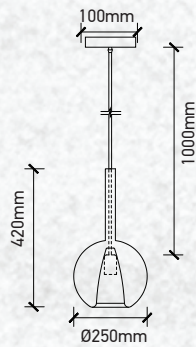

Double Glass-Gungrey-White

| | |
|-----------|----------------|
| Model: | VT-7304-GW |
| SKU: | 3876 |
| EAN: | 3800157620949 |
| Size: | 250x420x1000mm |
| Box Qty: | 8Pcs |
| Material: | Glass+Metal |