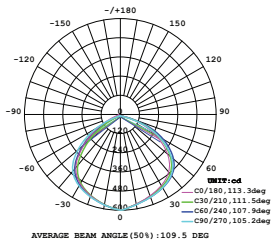

LUMINOUS INTENSITY DISTRIBUTION DIAGRAM