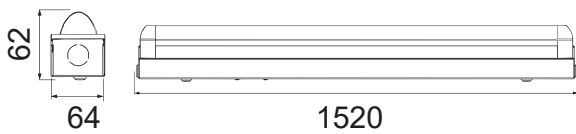

MODEL	WATTS	LUMENS	WEIGHT-KG	BOX QTY.
VT-8-80	80w	8600	2.07	10 pcs

SKU: 757 | 4000K DAY WHITE