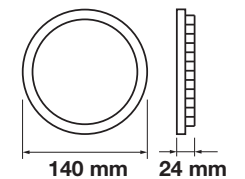

Cutting Size:
 Ø140mm

Emergency Pack: Available
 Voltage/Frequency: AC:85-265V,50/60Hz
 Luminous Flux: 1000lm
 Beam Angle: 120°

LED Type: SMD
 CRI: >80
 PF: >0.6
 Shape: Round

Body Type: Aluminium+Chrome
 Dimension: Ø140x24mm
 Box Qty: 40 Pcs