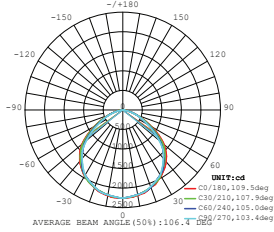

LUMINOUS INTENSITY DISTRIBUTION DIAGRAM