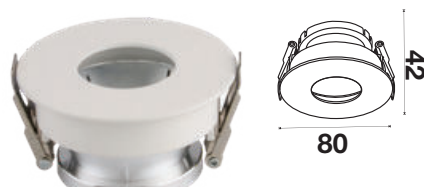

Fitting Round-GU10

Model No	VT-873-WC
SKU:	3160
Base:	GU10
Material:	Aluminium+PC
Shape:	Round
Color of Fxture:	White+Chrome
Dimension:	80x42mm
Cutting Size:	75mm
EAN:	3800157639033
Box Qty:	50 Pcs