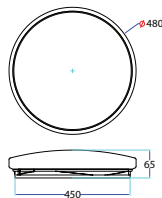

Beam Angle: **120°**
Color of Fixture: **White**
Body Type: **Plastic**
Shape: **Round**
Dimension: **Ø350x55mm**
Box Qty: **5 Pcs**

Smart Domelight-CCT Changeable by Switch

36w VT-8436-M

SKU: 7609 - 3IN1 3800157652247