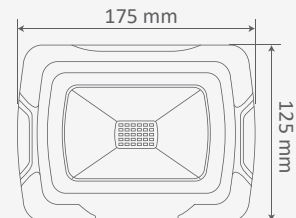

VT-10-R

SKU: 20038 | 4000K DAY WHITE
SKU:503 | 6400K WHITE

WATTS	LUMENS	BOX QTY.
10w	700	20 pcs