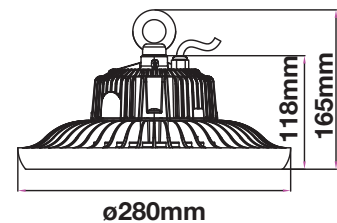

MODEL	WATTS	LUMENS	BEAM ANGLE	BOX QTY.
VT-9-101	100w	12000	120°	4 pcs

SKU: 562 | 4000K DAY WHITE

SKU: 563 | 6400K WHITE

1-10V
DIMMABLE

120
Lumen/W