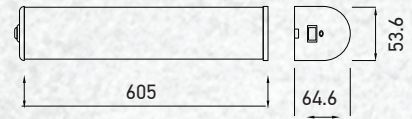

8w   **VT-7009**   **Built In LED**
SKU: 3983 - 3000K Warm White   3800157637954
SKU: 3901 - 4000K Day white   3800157621861

Voltage/Frequency:	AC:220-240V,50Hz
Luminous Flux:	600lm
LED Type:	SMD
CRI:	>80
PF:	>0.8
Beam Angle:	120°

No. of LED:	40 pcs
Material :	Stainless Steel+Aluminium+PMMA
Unit GW :	0.8 Kg
Life Span:	20,000 Hours
Size :	455x45x190mm
Box Qty:	11Pcs

Mirror Surface Light - Chrome Cap