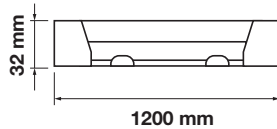

Wall Fitting-120cm

20w VT-8121

SKU: 5074 - 3000K Warm White 3800157606776
SKU: 5076 - 6000K White 3800157606790

Sensor Compatible:	Yes
Voltage/Frequency:	AC:85-265V,50/60Hz
Luminous Flux:	1800lm
LED Type:	SMD
CRI:	>80
PF:	>0.6
Beam Angle:	120°
Body Type:	Aluminium+PC
On/Off:	>10,000
Life span:	20,000 Hours
Gross weight:	370g
Dimension:	1200x32x25mm
Box Qty:	25 Pcs