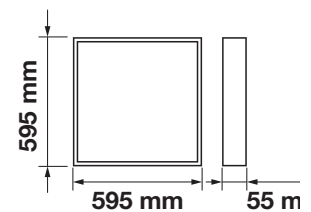

LED BACKLIT PANEL

Evolution Panels Series

This 25w LED panel delivers 4000 lumens through its impressive 160 lm/w rating. With the flexibility to be installed recessed or surface-mounted, it is sure to be one of the best preferred panels in the market.

- SMD LED Type
- 20,000 hrs Lifespan
- 120° Beam Angle
- AC:200-240V,50/60Hz
- CRI: >80
- FE+PS

SKU: 6600 | 3000K WARM WHITE
SKU: 6601 | 4000K DAY WHITE
SKU: 6602 | 6400K WHITE

MODEL	WATTS	LUMENS	BOX QTY.
VT-6125	25W	4000	1 pcs