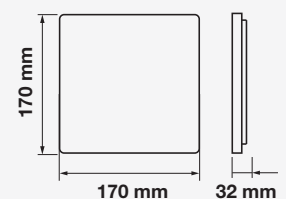

Cutting Size: 75-100mm

SKU: 742 | 3000K WARM WHITE
SKU: 743 | 4000K DAY WHITE
SKU: 744 | 6400K WHITE

MODEL	WATTS	LUMENS	BOX QTY.
VT-625SQ	24w	1800	20 pcs