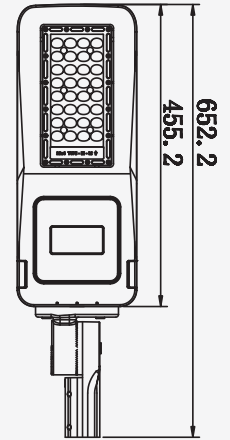

VT-53ST

SKU: 953 | 5700K WHITE

WATTS	LUMENS	BOX QTY.
50w	7000	2 pcs

INVENTRONICS
DRIVER