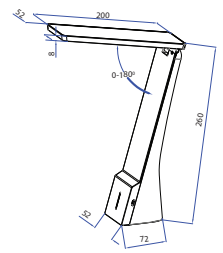

Table Lamps-White+Silver

4w VT-1014-S

SKU: 7098 - 3 IN 1 3800157616980

Voltage/Frequency:	DC:5V,1A
Luminous Flux:	120lm
CRI:	>80
PF:	>0.45

Rechargeable

Beam Angle:	120°
Color:	White+Silver
Body Type:	ABS+PC+Aluminium
Dimension:	200x50x263mm
Box Qty:	25 Pcs