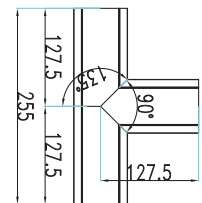

SILVER: SKU:392 | 4000K DAY WHITE
WHITE: SKU:391 | 4000K DAY WHITE

16W
VT-7-41-X