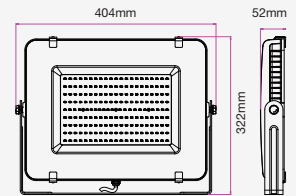

VT-156-G

SKU: 776 | 4000K DAY WHITE
SKU: 777 | 6400K WHITE

120
Lumen/W

WATTS	LUMENS	BOX QTY.
150w	18000	2 pcs

① METER WIRE