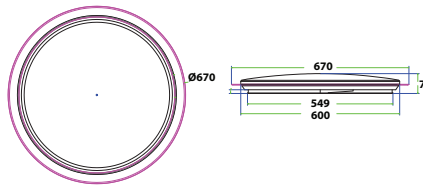

Sensor Compatible:	Yes
Voltage/Frequency:	AC:175-265V,50/60Hz
Luminous Flux:	5040lm
IP Rating:	IP20
CRI:	>80
PF:	>0.9

Beam Angle:	120°
Color of Fixture:	White
Body Type:	Plastic+Metal
Shape:	Round
Dimension:	Ø670x75mm
Box Qty:	5 Pcs

CCT CHANGING
With Remote Control