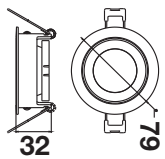

Fitting Round-GU10

Model No	VT-872-WB
SKU:	3153
Base:	GU10
Material:	Aluminium+PC
Shape:	Round
Color of Fixture:	White+Black
Dimension:	79x32mm
Cutting Size:	72mm
EAN:	3800157638968
Box Qty:	50 Pcs