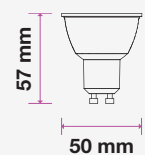

MODEL WATTS EQ.WATTS LUMENS BASE BOX QTY.
VT-271 **10w** **70w** **1000** **GU10** **200 pcs**
SKU: 878 | 3000K WARM WHITE
SKU: 879 | 4000K DAY WHITE
SKU: 880 | 6400K WHITE