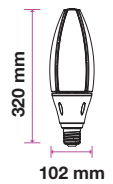

MODEL	WATTS	LUMENS	BASE	BOX QTY.
VT-260	60w	4800	E40	20 pcs

- SKU: 186 | 3000K WARM WHITE
- SKU: 187 | 4000K DAY WHITE
- SKU: 188 | 6400K WHITE