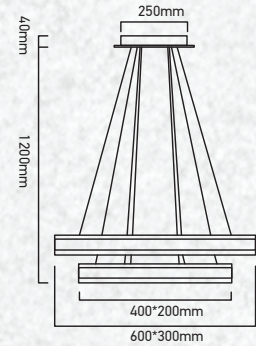

Coffee Chandelier-2 Step-Dimmable