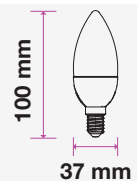

MODEL	WATTS	EQ.WATTS	LUMENS	BASE	SHAPE	BOX QTY.
VT-289	5.5w	40w	470	E27	Candle	200 pcs
SKU: 858 | 3000K WARM WHITE