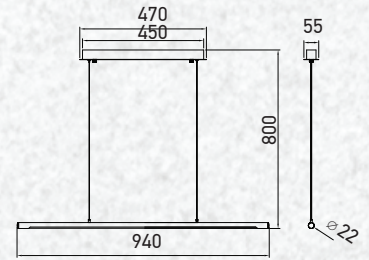

Designer Sleek Pendant-Chrome

18w VT-7018

Built In LED

SKU: 3890 - 4000K Day White

3800157621083

Voltage/Frequency:	AC:220-240V,50Hz
Luminous Flux:	1350lm
LED Type:	SMD
CRI:	>80
PF:	>0.8
Beam Angle:	120°

No. of LED: 90 pcs

Material :	Stainless Steel+Metal+PMMA
Unit GW :	1.38 Kg
Life Span:	20,000 Hours
Size :	940x55x800mm
Box Qty:	12Pcs

Designer Sleek Pendant-Chrome

24w VT-7024

Built In LED

SKU: 3891 - 4000K Day White

3800157621090

Voltage/Frequency:	AC:220-240V,50Hz
Luminous Flux:	1800lm
LED Type:	SMD
CRI:	>80
PF:	>0.8
Beam Angle:	120°

No. of LED: 120 pcs

Material :	Stainless Steel+Metal+PMMA
Unit GW :	1.59 Kg
Life Span:	20,000 Hours
Size :	1220x55x800mm
Box Qty:	12Pcs