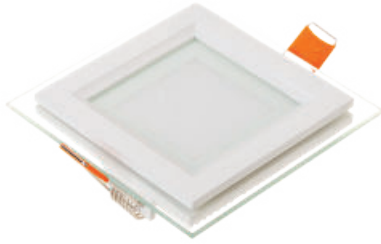

Glass Panel-Square
12w VT-1202G SQ

SKU: 4742 - 3000K Warm White 3800230622914
SKU: 6278 - 4000K Day White 3800157615761
SKU: 4741 - 6400K White 3800230622907