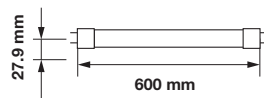

LED TUBES

G13-T8 -Nano Plastic Tube

This modern range of high-lumen LED tubes with Samsung LED chip are the perfect retrofit for fluorescent fixtures. Complete with a series of pop kits (batten fittings inclusive of tubes), these sets of tubes are available in standard lengths for general purpose lighting in residences, commercial establishments, supermarkets, and offices.

- **SMD LED Type**
- **30,000 hrs Lifespan**
- **160° Beam Angle**
- **15000 On/Off**
- **AC:220-240V,50Hz**
- **>80 CRI**
- **>0.5 PF**
- **Nano Plastic Body**
- **<0.5 s Instant Start**

5 YEAR
WARRANTY*

MODEL	WATTS	EQ.WATTS	LUMENS	WEIGHT-KG	BOX QTY.
VT-062	10w	18w	1100	0.1264	25 pcs

- SKU: 798 | 3000K WARM WHITE
- SKU: 686 | 4000K DAY WHITE
- SKU: 687 | 6400K WHITE

MODEL	WATTS	EQ.WATTS	LUMENS	WEIGHT-KG	BOX QTY.
VT-122	18w	45w	2250	0.1904	25 pcs

- SKU: 688 | 3000K WARM WHITE
- SKU: 672 | 4000K DAY WHITE
- SKU: 673 | 6400K WHITE

MODEL	WATTS	EQ.WATTS	LUMENS	WEIGHT-KG	BOX QTY.
VT-152	22w	75w	3000	0.2572	25 pcs

- SKU: 799 | 3000K WARM WHITE
- SKU: 674 | 4000K DAY WHITE
- SKU: 675 | 6400K WHITE