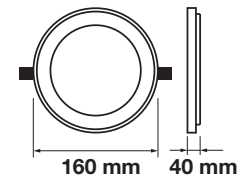

Emergency Pack: Available
Voltage/Frequency: AC:100-240V,50/60Hz
Luminous Flux: 840lm
Beam Angle: 120°

LED Type: SMD
CRI: >80
PF: >0.9
Shape: Round

Body Type: Aluminium+Glass
Dimension: Ø160x40mm
Box Qty: 20 Pcs