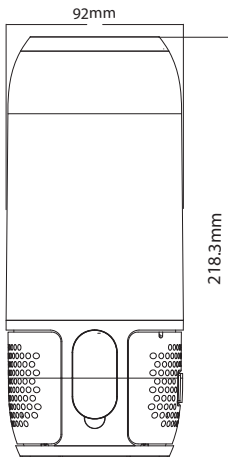

Table Lamps+Speaker

2*3W VT-6211

Voltage/Frequency:	DC:5V
Working Time:	2-3 Hours
Battery Type:	Lithium 1800mAh
Charging Time:	3 Hours
Dimension:	Ø92x218mm
Box Qty:	12 Pcs

- LED wireless speaker with Bluetooth technology
- Output of 2x3W
- Dancing RGB colorful lights
- Soft rubber finish with touch buttons
- USB & TF card slot
- Bluit in 3.5mm Aux input
- Rechargeable Lithium battery
- Battery capacity 1800 mAh

SKU: 8571 | Red Body
3800157645140