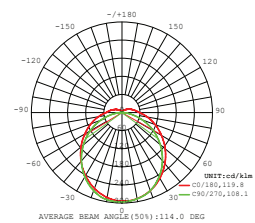

LINEAR FOLLOW TRUNKING
SKU: 1364 | 4000K DAY WHITE