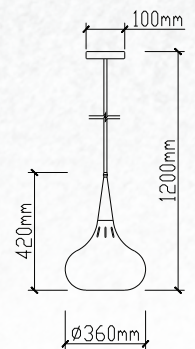

Danish Wood-Bronze Canopy

| | |
|-----------|-----------------------|
| Model: | VT-7340 |
| SKU: | 3817 |
| EAN: | 3800157612777 |
| Size: | 360x420x1200mm |
| Box Qty: | 4Pcs |
| Material: | Aluminium+Sand Finish |