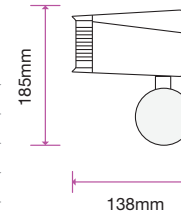

SKU: 1192 - 5000K Day White 3800230629555

Sensor Compatible:	Yes	Beam Angle:	22°
Voltage/Frequency:	AC:220-240V,50/60Hz	Color of Fixture:	Black
Luminous Flux:	2600lm	Body Type:	Aluminium
LED Type:	COB	Life span:	20,000 Hours
CRI:	>70	Dimension:	225x185x138mm
PF:	>0.9	Box Qty:	8 Pcs