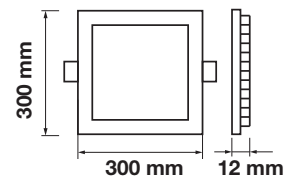

Premium Series-Square

24W VT-24075Q

SKU: 4887 - 3000K Warm White 3800157602198
SKU: 4888 - 4000K Day White 3800157602204
SKU: 4889 - 6400K White 3800157602211

Emergency Pack: **Available**
Voltage/Frequency: **AC:85-265V,50/60Hz**
Luminous Flux: **2000lm**
Beam Angle: **120°**

LED Type: **SMD**
CRI: **>80**
PF: **>0.9**
Shape: **Square**

Cutting Size:
280x280mm