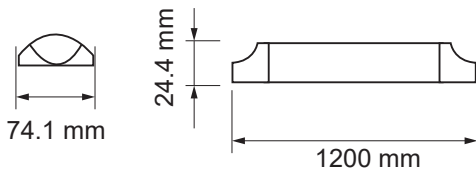

MODEL	WATTS	LUMENS	WEIGHT-KG	BOX QTY.
VT-8-50	50w	6000	1.00	10 pcs

SKU: 668 | 4000K DAY WHITE
SKU: 669 | 6400K WHITE