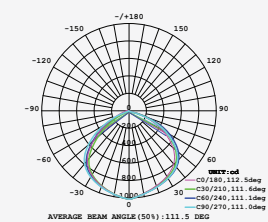

LUMINOUS INTENSITY DISTRIBUTION DIAGRAM