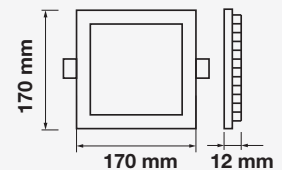

Cutting Size: 160x160mm

SKU: 715 | 3000K WARM WHITE
SKU: 716 | 4000K DAY WHITE
SKU: 717 | 6400K WHITE

MODEL	WATTS	LUMENS	BOX QTY.
VT-618SQ	18w	1500	20 pcs