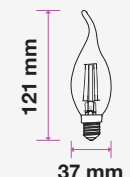

MODEL	WATTS	EQ.WATTS	LUMENS	BASE	SHAPE	BOX QTY.
VT-264	4w	35w	400	E14	Candle	100 pcs

SKU: 275 | 2700K WARM WHITE