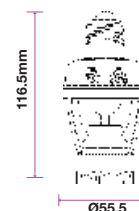

Infrared Sensor-E27 Max 60W

VT-8005

SKU: 4982   3800157600071

Sensor Type:	Infrared
Colour:	White
Detection Range:	360°
Voltage:	AC:110-240V,50/60Hz
Rated Load:	Max 60W
Detection Distance:	Max. 6m(<24°C)

Ambient Light:	<3-2000LUX(adjustable)
Body Type:	Plastic
IP Rating:	IP20
Dimension:	55.5x116.5mm
Time Delay:	Min. 10sec±3sec, Max. 5min±1min
Box Qty:	50 Pcs