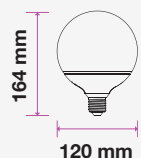

MODEL	WATTS	EQ.WATTS	LUMENS	BASE	SHAPE	BOX QTY.
VT-288	18w		2000	E27	G120	20 pcs
SKU: 123	| 3000K WARM WHITE					
SKU: 124	| 4000K DAY WHITE					
SKU: 125	| 6400K WHITE