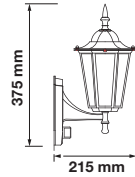

Wall Lamp
VT-751-B

SKU: 7070

3800157616232