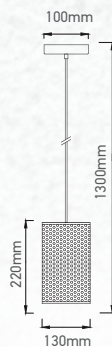

Model:	VT-7132-CG
SKU:	3827
EAN:	3800157616621
Size:	130x220x1300mm
Box Qty:	10Pcs
Material:	Metal

Can Shape-Black Pendant