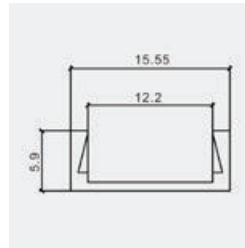

Aluminium Profiles-Milky

Model No:	VT-9327
SKU:	3370
Dimension:	x2000x16mmx7mm
Color of Fixture:	Milky
EAN:	3800157645553
Box Qty.	200 Pcs