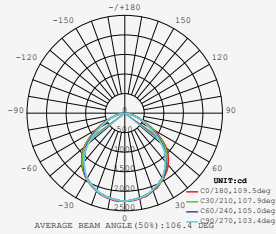

LUMINOUS INTENSITY DISTRIBUTION DIAGRAM