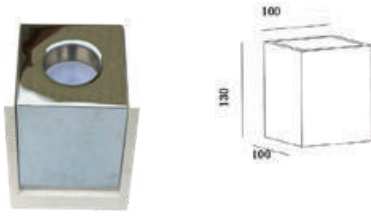

Fitting-Square Metal-1XGU10

Model No	VT-860-CH
SKU:	3116
Base:	GU10
Material:	Gypsum with metal
Shape:	Square
Color of Fixture:	White+Chrome
Dimension:	100x100x130mm
Cutting Size:	N/A
EAN:	3800157634410
Box Qty:	12pcs