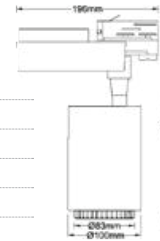

Tracklights-Color Changing

35w VT-4745-W

SKU: 1412 - 3 IN 1 3800157629348

CCT Adjustable
2800K/4000K/6000K

Lens Angle Adjustable
20°-60°

Triac Dimmable

Sensor Compatible:	Yes	Beam Angle:	20° ~ 60° (Adjustable)
Voltage/Frequency:	AC:220-240V,50/60Hz	Color of Fixture:	White
Luminous Flux:	3000lm	Body Type:	Aluminium
LED Type:	COB	Life span:	30,000 Hours
CRI:	>95	Dimension:	Ø100x196x262mm
PF:	>0.9	Box Qty:	8 Pcs

5 YEAR
WARRANTY*