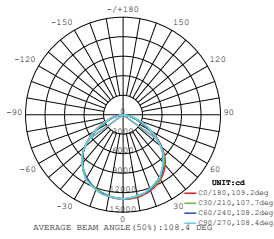

LUMINOUS INTENSITY DISTRIBUTION DIAGRAM