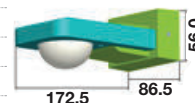

Infrared Sensor 1000w(LED)

VT-8083-B

SKU: 15011 3800157641265

Sensor Type:	Infrared
Colour:	Black
Detection Range:	360°
Voltage:	AC:220-240V,50/60Hz
Rated Load:	1000w(LED)
Detection Distance:	Max.20m(<24°C)

Ambient Light: <3-2000LUX (adjustable)

Body Type: PC

IP Rating: IP65

Dimension: 86.5x172.5x56mm

Time Delay: Min.10sec±3sec, Max. 30min±2min

Box Qty: 50 Pcs

Infrared Sensor 1000w(LED)

VT-8083-W

SKU: 1500 3800157641258

Sensor Type:	Infrared
Colour:	White
Detection Range:	360°
Voltage:	AC:220-240V,50/60Hz
Rated Load:	1000w(LED)
Detection Distance:	Max.20m(<24°C)

Ambient Light: <3-2000LUX (adjustable)

Body Type: PC

IP Rating: IP65

Dimension: 86.5x172.5x56mm

Time Delay: Min.10sec±3sec, Max. 30min±2min

Box Qty: 50 Pcs

Microwave Sensor 300w(LED)

VT-8084-B

SKU: 15031 3800157641289

Sensor Type:	Microwave
Colour:	Black
Detection Range:	180°
Voltage:	AC:220-240V,50/60Hz
Rated Load:	300w(LED)
Detection Distance:	5-15m

Ambient Light: <3-2000LUX (adjustable)

Body Type: PC+Glass

IP Rating: IP65

Dimension: 95x50x95mm

Time Delay: Min.10sec±3sec, Max. 12min±1min

Box Qty: 50 Pcs

Microwave Sensor 300w(LED)

VT-8084-W

SKU: 15021 3800157641272

Sensor Type:	Microwave
Colour:	White
Detection Range:	180°
Voltage:	AC:220-240V,50/60Hz
Rated Load:	300w(LED)
Detection Distance:	5-15m

Ambient Light: <3-2000LUX (adjustable)

Body Type: PC+Glass

IP Rating: IP65

Dimension: 95x50x95mm

Time Delay: Min.10sec±3sec, Max. 12min±1min

Box Qty: 50 Pcs