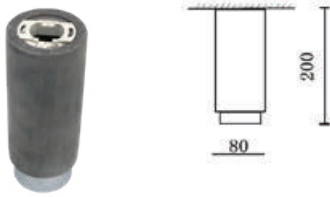

Fitting-Surface Metal-1XGU10

Model No	VT-865CHC
SKU:	3138
Base:	GU10
Material:	Gypsum with metal
Shape:	Round
Color of Fixture:	Grey+Chrome
Dimension:	ø200x80mm
Cutting Size:	N/A
EAN:	3800157635370
Box Qty:	9 pcs