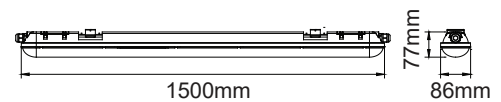

MODEL	WATTS	LUMENS	ON/OFF	BODY TYPE	PF	WEIGHT-KG	BOX QTY.
VT-170	70w	8400	15000	Plastic+Aluminium	>0.9	2.67	9 pcs

SKU: 676 | 4000K DAY WHITE
SKU: 677 | 6400K WHITE

5
YEAR
WARRANTY

5
FEET

IP65
RATING

120
Lumen/W