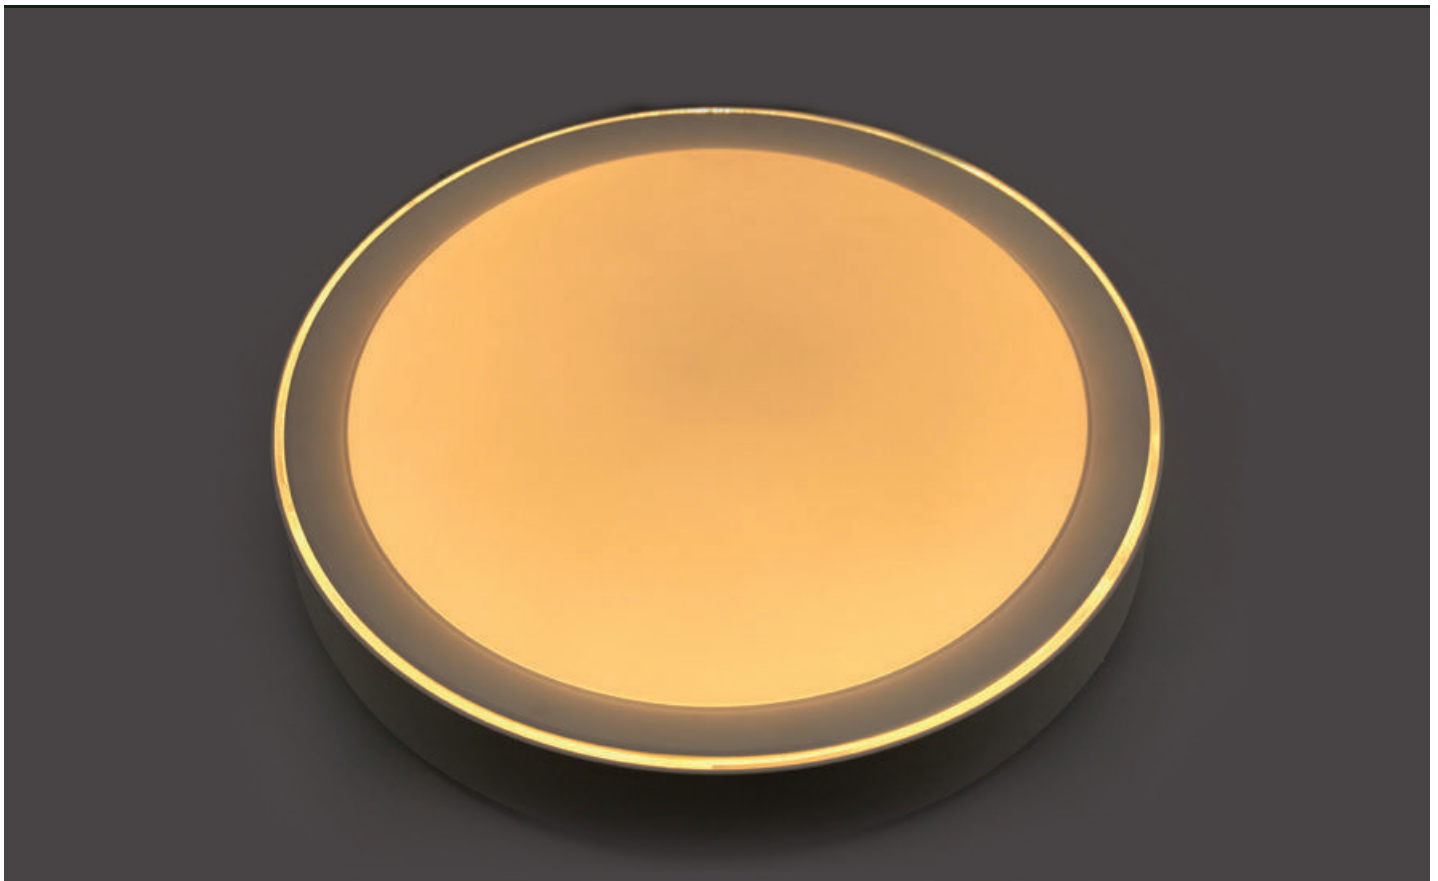

Domelight-Remote Control-CCT Changeable

40w VT-8402

SKU:1476-3IN1

3800157643573