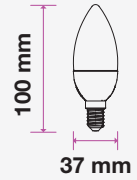

MODEL	WATTS	EQ.WATTS	LUMENS	BASE	SHAPE	BOX QTY.
VT-293D	5.5w	40w	470	E14	Candle	200 pcs
SKU: 20045 | 3000K WARM WHITE