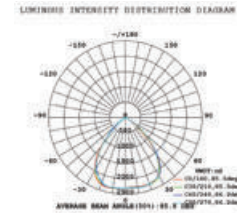

Sensor Compatible:	Yes
Voltage/Frequency:	AC:220-240V,50Hz
Luminous Flux:	4000lm
LED Type:	SMD
CRI:	>70
PF:	>0.9
Beam Angle:	90°
Body Type:	Die Cast Aluminium
IP Rating:	IP44
Dimension:	220x114mm
Box Qty:	8 Pcs

90° BEAM ANGLE

LED Highbays
100w VT-9-109

SKU: 590 - 6000K White 3800157643153

100° BEAM ANGLE