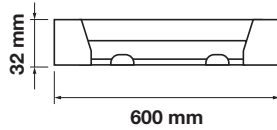

Wall Fitting-60cm

10w VT-8111

SKU: 5071 - 3000K Warm White 3800157606745
SKU: 5072 - 4500K Day White 3800157606752
SKU: 5073 - 6000K White 3800157606769

Sensor Compatible:	Yes
Voltage/Frequency:	AC:85-265V,50/60Hz
Luminous Flux:	900lm
LED Type:	SMD
CRI:	>80
PF:	>0.6
Beam Angle:	120°
Body Type:	Aluminium+PC
On/Off:	>10,000
Life span:	20,000 Hours
Gross weight:	240g
Dimension:	600x32x25mm
Box Qty:	25 Pcs