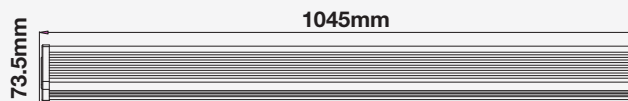

SKU: 895 | 4000K DAY WHITE
 SKU: 896 | 6000K WHITE

120
 Lumen/W

LED CANOPY LIGHTING

A specialized addition to V-TAC's current roster of innovative LED lighting solutions, the LED canopy light with Samsung LED is precisely designed for petrol stations. It has a slim design that is suitable for recessed or surface-mounted installation. This canopy is aluminum-made, having a tough exterior made to withstand extreme temperature or UV conditions.