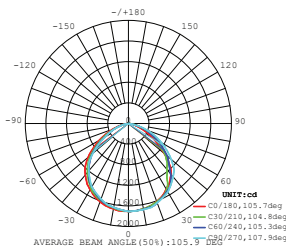

WORK FLOODLIGHT

Heavy-duty, reliable LED work floodlight — V-TAC's LED Work Light is designed with dual voltage AC:85-265V and comes with 3-metre wire. Built with EU plug for direct connection, with adjustable stand and carry handle. Suitable for garages, workshops, basements, car repair shops and more.

- Input AC:85-265V,50Hz
- CRI >80
- PF >0.9
- 30,000 Life Hours
- 100° Beam Angle
- Material Die cast aluminium
- EU Plug with 3 Meter wire length

LUMINOUS INTENSITY DISTRIBUTION DIAGRAM