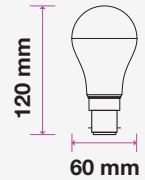

LED PLASTIC BULBS
A60 | A65

5 YEAR
WARRANTY*

MODEL	WATTS	EQ.WATTS	LUMENS	BASE	SHAPE	BOX QTY.
VT-213	11w	75w	1055	B22	A60	100 pcs
SKU: 271 | 3000K WARM WHITE SKU:110 | 4000K DAY WHITE						

MODEL	WATTS	EQ.WATTS	LUMENS	BASE	SHAPE	BOX QTY.
VT-231	11w	75w	1055	B22	A60	96 pcs
SKU: 102 | 3000K WARM WHITE SKU: 853 | 6400K WHITE						

MODEL	WATTS	EQ.WATTS	LUMENS	BASE	SHAPE	BOX QTY.
VT-281	15w	85w	1250	B22	A65	100 pcs
SKU: 854 | 3000K WARM WHITE SKU:943 | 4000K DAY WHITE SKU: 855 | 6400K WHITE