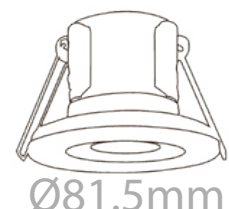

Cutting Size: Ø57mm

FIRE RATED DOWNLIGHTS