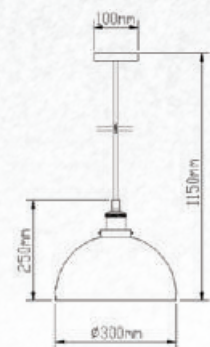

| | |
|-----------|----------------|
| Model: | VT-7250 |
| SKU: | 3739 |
| EAN: | 3800157611121 |
| Size: | 250x330x1220mm |
| Box Qty: | 8Pcs |
| Material: | Glass+Metal |

Amber Glass-Metal Series

| | |
|-----------|----------------|
| Model: | VT-7290 |
| SKU: | 3741 |
| EAN: | 3800157611145 |
| Size: | 260x260x1150mm |
| Box Qty: | 8Pcs |
| Material: | Glass+Metal |