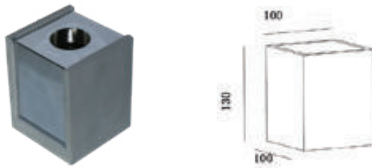

Fitting-Square Metal-1XGU10

Model No	VT-860-CHM
SKU:	3142
Base:	GU10
Material:	Gypsum with metal
Shape:	Square
Color of Fixture:	Grey+Chrome
Dimension:	100x100x130mm
Cutting Size:	N/A
EAN:	3800157635417
Box Qty:	12pcs