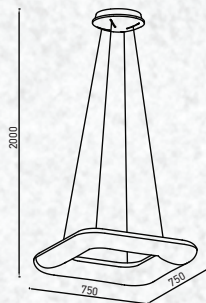

Designer Series Pendant-Color Changing

80W VT-7751

SKU: 3964 -3IN1

3800157636582

Voltage/Frequency: AC:220-240V,50Hz

Luminous Flux: 6600lm

LED Type: SMD

CRI: >80

PF: >0.9

Beam Angle: 120°

No. of LED: 768 pcs

Material : PC

Unit GW : 7.00 kgs

Life Span: 30,000 Hours

Size : 750x750x2000mm

Box Qty: 1Pcs