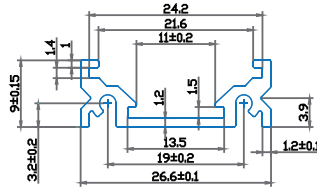

Aluminium Profile-Matt

Model No: VT-7103-M

SKU: 9986

Dimension: 26.5x9x1000mm

Color of Fixture: Matt

EAN: 3800230622174

Box Qty. 90 Pcs