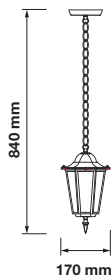

Ceiling Lamp
VT-752-W

SKU: 7073 3800157616263

Voltage:	AC:220-240V,50Hz
Max.Watts:	40W
IP Rating:	IP44
Holder:	E27
Color of Fixture:	White
Body Type:	Aluminium+Glass
Size:	170x840mm
Box Qty:	10 Pcs