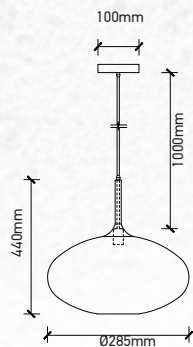

Model:	VT-7281-WG
SKU:	3884
EAN:	3800157621021
Size:	Ø285x440x1000mm
Box Qty:	4Pcs
Material:	Glass+Metal

Modern-Black Glass Pendant