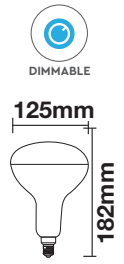

| | |
|-----------|-----------------|
| LED Type: | Filament |
| CRI: | >80 |
| PF: | >0.5 |
| Base: | E27 |

| | |
|-------------|------------------|
| Beam Angle: | 110° |
| Body Type: | Glass |
| Dimension: | 125x182mm |
| Box Qty: | 24 Pcs |