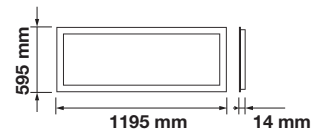

Emergency Pack:	Available
Voltage/Frequency:	AC:200-240V,50/60Hz
Luminous Flux:	5400lm
Beam Angle:	120°

LED Type:	SMD
CRI:	>80
PF:	>0.9
Shape:	Rectangle

Body Type:	Aluminium+PMMA+PS
Dimension:	1195x595x14mm
Box Qty:	2 Pcs