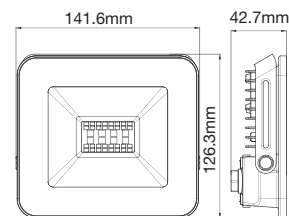

CCT and Dimming
VIA SMART PHONE APP

Voltage/Frequency:	AC:220-240V	IP Rating:	IP65
Luminous Flux:	1400lm	Beam Angle:	100°
Color of Fixture:	White	Body Type:	Aluminium
CRI:	>80	Dimension:	141.6x42.7x126.3mm
PF:	>0.9	Box Qty:	20 Pcs