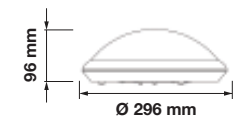

Dome Sensor Series

VT-8002C

SKU: 4966 3800230625816

Sensor Type:	Microwave
Color:	White
Detection Range:	360°
Voltage:	AC:220-240V,50/60Hz
Rated Load:	Max. 60W(E27)

Detection Distance:	1-8m(radius) adjustable
Body Type:	PC
IP Rating:	IP44
Dimension:	Ø296x96mm
Time Delay:	Min. 10sec±3sec,Max. 12min±1min
Box Qty:	5 Pcs