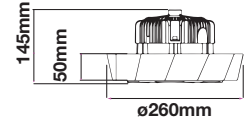

MODEL	WATTS	LUMENS	BEAM ANGLE	BOX QTY.
VT-9-102	100w	18000	120°	2 pcs

SKU: 566 | 4000K DAY WHITE
SKU: 567 | 6400K WHITE

1-10V
DIMMABLE

ø150mm

MODEL	WATTS	LUMENS	BEAM ANGLE	BOX QTY.
VT-9-120	120w	21600	120°	2 pcs

SKU: 568 | 4000K DAY WHITE
SKU: 569 | 6400K WHITE

1-10V
DIMMABLE

ø150mm

COVER OPTIONS