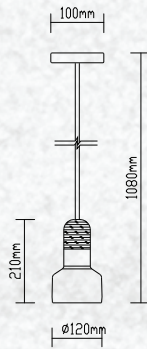

Concrete-Wooden

Model: VT-7125-GY
SKU: 3855
EAN: 3800157619042
Size: 120x210x1080mm
Box Qty: 8Pcs
Material: Concrete+Wood