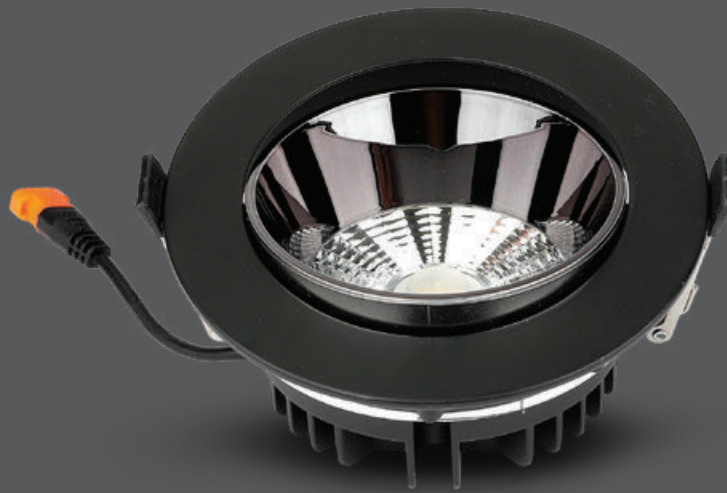

5 YEAR
WARRANTY*