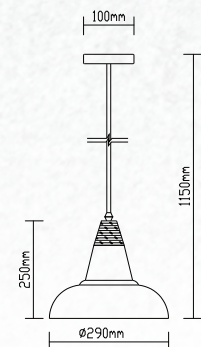

Concrete-Wooden

Model:	VT-7301
SKU:	3858
EAN:	3800157619073
Size:	290x250x1150mm
Box Qty:	4Pcs
Material:	Concrete+Wood