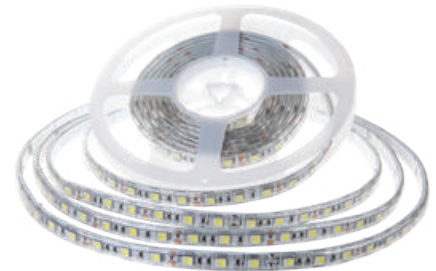

LED strips-5050 60 LEDs

10.8w VT-5050 60-IP65

SKU: 2149 - 3000K Warm White 3800230621511
SKU: 2150 - 4500K Day White 3800230621474
SKU: 2148 - 6000K White 3800230621498
SKU: 2155 - RGB 3800230621559

LED Type:	SMD
Watt/M:	10.8w
Current/M:	0.9A
Voltage:	DC:12V
LED Qty	60

Im/M:	1000lm
Im/LED:	14 -16lm
Beam Angle:	120°
IP Rating:	IP65
Width:	10mm
Box Qty:	400 Meters