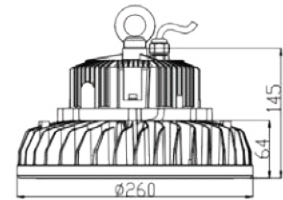

MODEL	WATTS	LUMENS	BEAM ANGLE	BOX QTY.
VT-9-200N	200w	28000	120°	1 pcs

SKU: 58011 | 4000K DAY WHITE
SKU: 58111 | 5700K WHITE