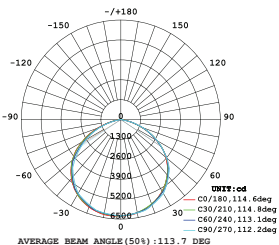

LUMINOUS INTENSITY DISTRIBUTION DIAGRAM