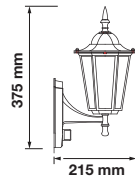

Wall Lamp
VT-751-W

SKU: 7071

3800157616249