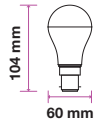

Bulbs-A60-B22

9W VT-1853

SKU: 7402 - 4000K Day White 3800157629270
SKU: 7403 - 6400K White 3800157629287

EQ. Watts:	60w
Voltage/Frequency:	AC:220-240V,50Hz
Luminous Flux:	806lm
Commercial Type:	A60

LED Type:	SMD
CRI:	>80
PF:	>0.5
Base:	B22

Beam Angle:	200°
Body Type:	ThermoPlastic
Dimension:	60x104mm
Box Qty:	100 Pcs

Bulbs-A60-B22

9W VT-2189

SKU: 7422 - 2700K Warm White 3800230626295

EQ. Watts:	60w
Voltage/Frequency:	AC:220-240V,50Hz
Luminous Flux:	806lm
Commercial Type:	A60

LED Type:	SMD
CRI:	>80
PF:	>0.5
Base:	B22

Beam Angle:	200°
Body Type:	ThermoPlastic
Dimension:	60x104mm
Box Qty:	100 Pcs

LED Bulbs-E27

11W VT-2113

SKU: 7352 - 2700K Warm White 3800157627412
SKU: 7353 - 4000K Day White 3800157627429
SKU: 7354 - 6400K White 3800157627436

EQ. Watts:	75w
Voltage/Frequency:	AC:220-240V,50Hz
Luminous Flux:	1055lm
Commercial Type:	A60

LED Type:	SMD
CRI:	>80
PF:	>0.5
Base:	E27

Beam Angle:	200°
Body Type:	ThermoPlastic
Dimension:	60x120mm
Box Qty:	40 Pcs

Bulbs-A60-E27

11W VT-2112

SKU: 7350 - 2700K Warm White 3800157627399
SKU: 7349 - 4000K Day White 3800157627320
SKU: 7351 - 6400K White 3800157627405

EQ. Watts:	75w
Voltage/Frequency:	AC:220-240V,50Hz
Luminous Flux:	1055lm
Commercial Type:	A60

LED Type:	SMD
CRI:	>80
PF:	>0.5
Base:	E27

Beam Angle:	200°
Body Type:	ThermoPlastic
Dimension:	60x120mm
Box Qty:	100 Pcs

Bulbs-A65-B22

15W VT-2015-B22

SKU: 7229 - 2700K Warm White 3800157619554

EQ. Watts:	90w
Voltage/Frequency:	AC:220-240V,50Hz
Luminous Flux:	1350lm
Commercial Type:	A65

LED Type:	SMD
CRI:	>80
PF:	>0.5
Base:	B22

Beam Angle:	200°
Body Type:	ThermoPlastic
Dimension:	66.5x134mm
Box Qty:	100 Pcs