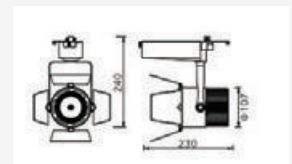

LED TRACKLIGHTS

LED Shutter Tracklights

These durable 4-line LED track lights are equipped with shutters for flexibility — easily adjust them to achieve desired beam angle. These COB LEDs are also renowned for its high-CRI rating, perfect for retail lighting. Available in white and black body.

- **COB LED Type**
- **30,000 hrs Lifespan**
- **24°-60° Adjustable**
- **AC:220-240V,50Hz**
- **High CRI of > 90**
- **Aluminum Body**

5 YEAR
WARRANTY*

MODEL	WATTS	LUMENS	PF	CRI	BOX QTY.	BEAM ANGLE
VT-433-B	33w	2640	>0.9	>90	8 pcs	24°-60° Adjustable

- SKU: 371 | 3000K WARM WHITE
- SKU: 372 | 4000K DAY WHITE
- SKU: 373 | 5000K WHITE

MODEL	WATTS	LUMENS	PF	CRI	BOX QTY.	BEAM ANGLE
VT-433-W	33w	2640	>0.9	>90	8 pcs	24°-60° Adjustable

- SKU: 368 | 3000K WARM WHITE
- SKU: 369 | 4000K DAY WHITE
- SKU: 370 | 5000K WHITE