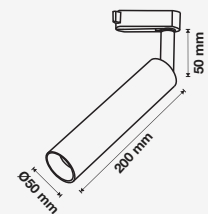

MODEL	WATTS	LUMENS	PF	CRI	BOX QTY.	BEAM ANGLE
VT-420-W	20w	1600	>0.9	>90	40 pcs	24°

SKU: 362 | 3000K WARM WHITE
SKU: 363 | 4000K DAY WHITE
SKU: 364 | 5000K WHITE