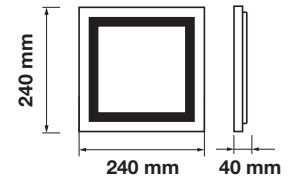

Body Type:	Aluminium
Dimension:	240x240x40mm
Box Qty:	20 Pcs