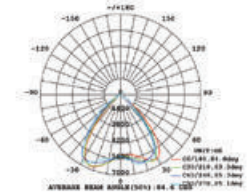

1-10V DIMMABLE

IP65 RATING