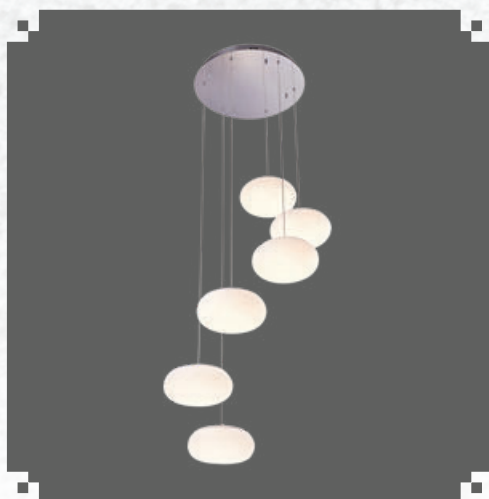

Designer Series-TRIAC Dimmable

72w VT-7390

SKU: 40011 - 3000K Warm White 3800157640497

Voltage/Frequency:	AC:220-240V
Luminous Flux:	6500lm
LED Type:	SMD
CRI:	>80
PF:	>0.9
Beam Angle:	120°
No. of LED:	432 pcs
Material :	PC + Iron
Unit GW :	6.2 kgs
Life Span:	30,000 Hours
Size :	ø390x2000mm
Box Qty:	1Pcs