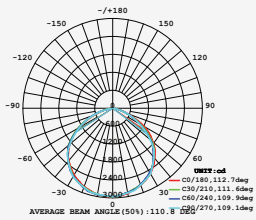

VT-100-B

- SKU: 412 | 3000K WARM WHITE
- SKU: 413 | 4000K DAY WHITE
- SKU: 414 | 6400K WHITE

WATTS	LUMENS	BOX QTY.
100w	8000	4 pcs

① METER WIRE

VT-150-B

- SKU: 475 | 3000K WARM WHITE
- SKU: 476 | 4000K DAY WHITE
- SKU: 477 | 6400K WHITE

WATTS	LUMENS	BOX QTY.
150w	12000	2 pcs

① METER WIRE

VT-200-B

- SKU: 418 | 4000K DAY WHITE
- SKU: 419 | 6400K WHITE

WATTS	LUMENS	BOX QTY.
200w	16000	2 pcs

① METER WIRE

VT-300-B

- SKU: 422 | 4000K DAY WHITE
- SKU: 423 | 6400K WHITE

WATTS	LUMENS	BOX QTY.
300w	24000	2 pcs

① METER WIRE