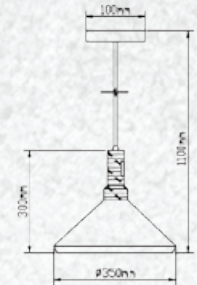

Model: VT-7535-B
SKU: 3764
EAN: 3800157611374
Size: 350x300x1100mm
Box Qty: 8Pcs
Material: Iron+Wooden Top

Wooden Top Iron-White