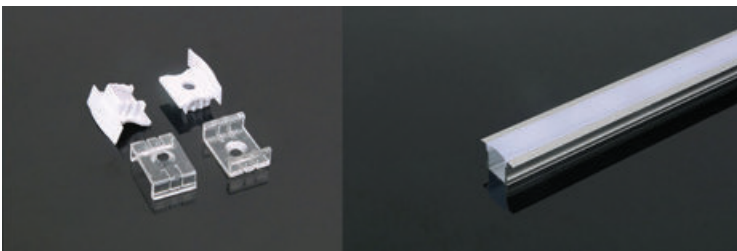

Aluminium Profiles-Milky

Model No:	VT-8107
SKU:	3351
Dimension:	2000x23x15.5mm
Color of Fixture:	Milky
EAN:	3800157636797
Box Qty.	120 Pcs