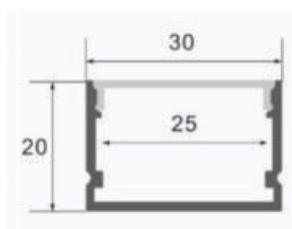

Lighting Flexibility

Elegant Lighting

Easy to Install

with 30 mm wide,
Perfect for double
row LED Strip

Aluminium Profiles-Milky

Model No: **VT-8118**

SKU: **3371**

Dimension: **2000x30x20mm**