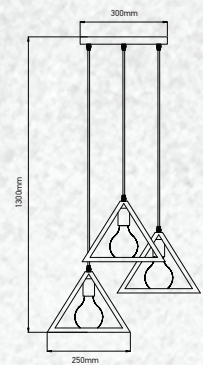

Model:	VT-7144
SKU:	3927
EAN:	3800157626224
Size:	300x1300mm
Box Qty:	4Pcs
Material:	Metal Finish

Geometric Series-Gold Canopy