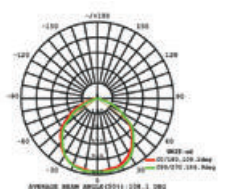

E Series-White Body
30w VT-4031W

SKU: 5955 - 3000K Warm White 3800157625487
SKU: 5956 - 4000K Day White 3800157625494
SKU: 5957 - 6500K White 3800157625500

Sensor Compatible:	Yes
Voltage/Frequency:	AC:220-240V,50Hz
Luminous Flux:	2550lm
Color of Fixture:	White
CRI:	>70
PF:	>0.9
IP Rating:	IP65
Beam Angle:	110°
Body Type:	Aluminium
Dimension:	185x163x26mm
Box Qty:	20 Pcs