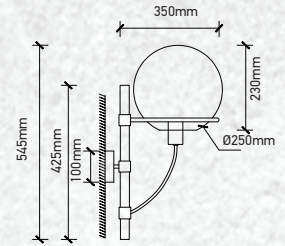

Model:	VT-7226
SKU:	3864
EAN:	3800157620741
Size:	Ø250x230mm
Box Qty:	8Pcs
Material:	Glass+Metal

Transparent Glass-Cone Shape