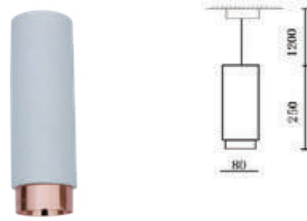

Fitting-Suspended-GU10

Model No	VT-864-G
SKU:	3111
Base:	GU10
Material:	Gypsum with metal
Shape:	Round
Color of Fixture:	White+Matt Rose Gold
Dimension:	ø250x80mm
Cutting Size:	N/A
EAN:	3800157634366
Box Qty:	9 Pcs