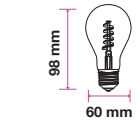

Amber Cover -LED Filament Bulbs

4W VT-2154

SKU: 7335 - 2200K Warm White 3800157625197

EQ. Watts:	40w
Voltage/Frequency:	AC:220-240V,50Hz
Luminous Flux:	360lm
Commercial Type:	A60

LED Type:	Filament
CRI:	>80
PF:	>0.5
Base:	E27

Beam Angle:	300°
Body Type:	Glass
Dimension:	60x98mm
Box Qty:	50 Pcs