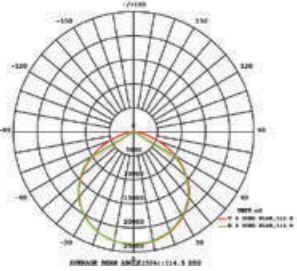

VT-501D

SKU: 493 | 5000K WHITE

WATTS	LUMENS	BEAM ANGLE	BOX QTY.
500w	67500	110°	1 pcs