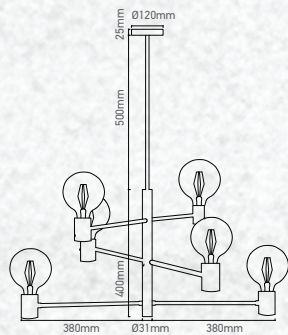

Model:	VT-7400
SKU:	3889
EAN:	3800157621076
Size:	791x900mm
Box Qty:	4Pcs
Material:	Metal

Aluminium Shade-Black