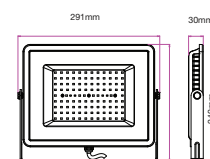

IP65
RATING

E Series-White Body

50W VT-4051W

SKU: 5961 - 3000K Warm White 3800157625548
SKU: 5962 - 4000K Day White 3800157625555
SKU: 5963 - 6500K White 3800157625562

Sensor Compatible:	Yes
Voltage/Frequency:	AC:220-240V,50/60Hz
Luminous Flux:	4250lm
Color of Fixture:	White
CRI:	>70
PF:	>0.9
IP Rating:	IP65
Beam Angle:	110°
Body Type:	Aluminium
Dimension:	245x192x28mm
Box Qty:	10 Pcs

IP65
RATING

E Series-White Body

100W VT-40101W

SKU: 5967 - 3000K Warm White 3800157625609
SKU: 5968 - 4000K Day White 3800157625616
SKU: 5969 - 6500K White 3800157625623

Sensor Compatible:	Yes
Voltage/Frequency:	AC:220-240V,50/60Hz
Luminous Flux:	8500lm
Color of Fixture:	White
CRI:	>70
PF:	>0.9
IP Rating:	IP65
Beam Angle:	110°
Body Type:	Aluminium
Dimension:	330x271x33mm
Box Qty:	5 Pcs

IP65
RATING

Slimline-White Body-White Wire

100W VT-49101W

SKU: 5972 - 6400K White 3800157626255

Sensor Compatible:	Yes
Voltage/Frequency:	AC:220-240V,50Hz
Luminous Flux:	8500lm
Color of Fixture:	White
CRI:	>70
PF:	>0.9
IP Rating:	IP65
Beam Angle:	100°
Body Type:	Die Cast Aluminium
Dimension:	291x240x30mm
Box Qty:	4 Pcs