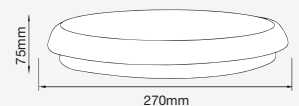

Slim Domelight

- AC:220-240V,50/60Hz
- 110° Beam Angle
- SMD LED chip type
- Body Material - PC
- 30,000 Life Hours
- CRI >80
- IP Rating IP65

5 YEAR
WARRANTY*

MODEL	WATTS	LUMENS	BOX QTY.	SKU: 935 | 3000K WARM WHITE
VT-12S	12w	1440	10 pcs	SKU: 820 | 4000K DAY WHITE
				SKU: 936 | 6400K DAY WHITE