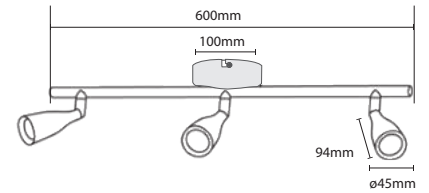

Tripple Head

13.5W VT-813-W

SKU: 8270 - 3000K Warm White
SKU: 8272 - 4000K Day White

3800157627207
3800157627221

Sensor Compatible:	Yes
Voltage/Frequency:	AC:220-240V,50/60Hz
Luminous Flux:	1080lm
IP Rating:	IP20
CRI:	>80

PF:	>0.5
Beam Angle:	100°
Body Type:	Plastic+Metal
Dimension:	600x100x94mm
Box Qty:	12 Pcs

Tripple Head

13.5W VT-813-B

SKU: 8271 - 3000K Warm White
SKU: 8273 - 4000K Day White

3800157627214
3800157627238

Sensor Compatible:	Yes
Voltage/Frequency:	AC:220-240V,50/60Hz
Luminous Flux:	1080lm
IP Rating:	IP20
CRI:	>80

PF:	>0.5
Beam Angle:	100°
Body Type:	Plastic+Metal
Dimension:	600x100x94mm
Box Qty:	12 Pcs

Single Head

6W VT-806-W

SKU: 8250 - 3000K Warm White
SKU: 8252 - 4000K Day White

3800157627009
3800157627023

Sensor Compatible:	Yes
Voltage/Frequency:	AC:220-240V,50/60Hz
Luminous Flux:	480lm
IP Rating:	IP20
CRI:	>80

PF:	>0.5
Beam Angle:	100°
Body Type:	Plastic+Metal
Dimension:	100x93mm
Box Qty:	24 Pcs

Single Head

6W VT-806-B

SKU: 8251 - 3000K Warm White
SKU: 8253 - 4000K Day White

3800157627016
3800157627030

Sensor Compatible:	Yes
Voltage/Frequency:	AC:220-240V,50/60Hz
Luminous Flux:	480lm
IP Rating:	IP20
CRI:	>80

PF:	>0.5
Beam Angle:	100°
Body Type:	Plastic+Metal
Dimension:	100x93mm
Box Qty:	24 Pcs