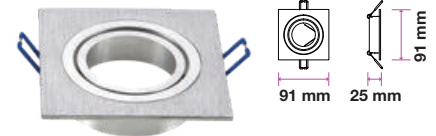

Fitting-Square-GU10

Model No	VT-782SQ-AB
SKU:	3606
Base:	1XGU10
Material:	Aluminium
Shape:	Square
Color of Fxture:	Aluminium Brush
Dimension:	91x91x25mm
Cutting Size:	235x75mm
EAN:	3800157607353
Box Qty:	100 Pcs