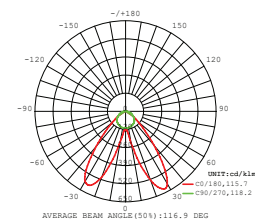

LINEAR FOLLOW TRUNKING
SKU: 1365 | 4000K DAY WHITE