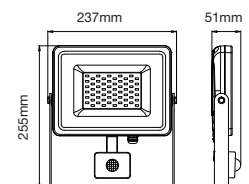

VT-50-S-W

SKU: 466 | 3000K WARM WHITE
SKU: 467 | 4000K DAY WHITE
SKU: 468 | 6400K WHITE

WATTS	LUMENS	BOX QTY.
50w	4000	10 pcs