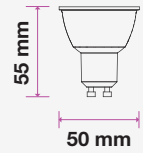

LED SPOTLIGHTS
MR16 | GU10

5 YEAR
WARRANTY*

MODEL	WATTS	EQ.WATTS	LUMENS	BASE	BOX QTY.
VT-249	6w	50w	500	GU10	200 pcs
SKU: 20026 | 3000K WARM WHITE					
SKU: 20027 | 4000K DAY WHITE					
SKU: 20028 | 6400K WHITE					

MODEL	WATTS	EQ.WATTS	LUMENS	BASE	BOX QTY.
VT-257	6.5w	55w	450	GU5.3	200 pcs
SKU: 204 | 3000K WARM WHITE					
SKU: 205 | 4000K DAY WHITE					
SKU: 206 | 6400K WHITE					

MODEL	WATTS	EQ.WATTS	LUMENS	BASE	BOX QTY.
VT-267	6.5w	40w	450	GU5.3	200 pcs
SKU: 207 | 3000K WARM WHITE					
SKU: 208 | 4000K DAY WHITE					
SKU: 209 | 6400K WHITE					

MODEL	WATTS	EQ.WATTS	LUMENS	BASE	BOX QTY.
VT-247	6.5w	60w	480	GU10	200 pcs
SKU: 192 | 3000K WARM WHITE					
SKU: 193 | 4000K DAY WHITE					
SKU: 194 | 6400K WHITE