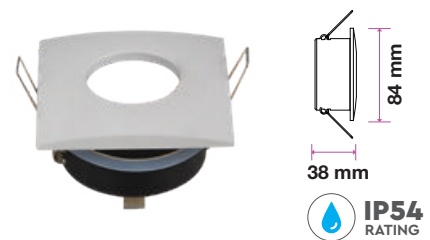

Fitting-Square-GU10

Model No	VT-787SQ-WH
SKU:	3615
Base:	GU10
Material:	Zinc Alloy+Ferrum
Shape:	Square
Color of Fxture:	White
Dimension:	84x84x38mm
Cutting Size:	75mm
EAN:	3800157607445
Box Qty:	100 Pcs