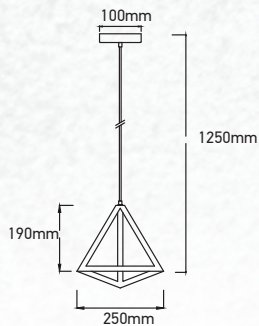

Model:	VT-7141-MB
SKU:	3832
EAN:	3800157616676
Size:	250x190x1250mm
Box Qty:	8Pcs
Material:	Metal

Geometric Series-Gold Canopy