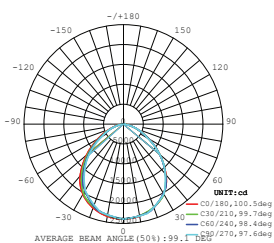

LUMINOUS INTENSITY DISTRIBUTION DIAGRAM