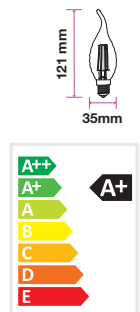

Amber Cover -Filament-Candle-E14

4W VT-1947

SKU: 7116 - 2200K Warm White 3800157609913

EQ. Watts:	35w
Voltage/Frequency:	AC:220-240V,50Hz
Luminous Flux:	350lm
Commercial Type:	Candle

LED Type:	Filament
CRI:	>80
PF:	>0.4
Base:	E14

Beam Angle:	300°
Body Type:	Glass
Dimension:	35x121mm
Box Qty:	100 Pcs