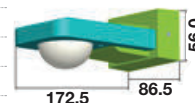

Infrared Sensor 1000w(LED)

VT-8083-B

SKU: 15011 3800157641265

Sensor Type:	Infrared
Colour:	Black
Detection Range:	360°
Voltage:	AC:220-240V,50/60Hz
Rated Load:	1000w(LED)
Detection Distance:	Max.20m(<24°C)

Ambient Light: <3-2000LUX (adjustable)

Body Type: PC

IP Rating: IP65

Dimension: 86.5x172.5x56mm

Time Delay: Min.10sec±3sec, Max. 30min±2min

Box Qty: 50 Pcs

Infrared Sensor 1000w(LED)

VT-8083-W

SKU: 1500 3800157641258

Sensor Type:	Infrared
Colour:	White
Detection Range:	360°
Voltage:	AC:220-240V,50/60Hz
Rated Load:	1000w(LED)
Detection Distance:	Max.20m(<24°C)

Ambient Light: <3-2000LUX (adjustable)

Body Type: PC

IP Rating: IP65

Dimension: 86.5x172.5x56mm

Time Delay: Min.10sec±3sec, Max. 30min±2min

Box Qty: 50 Pcs

Microwave Sensor 300w(LED)

VT-8084-B

SKU: 15031 3800157641289

Sensor Type:	Microwave
Colour:	Black
Detection Range:	180°
Voltage:	AC:220-240V,50/60Hz
Rated Load:	300w(LED)
Detection Distance:	5-15m

Ambient Light: <3-2000LUX (adjustable)

Body Type: PC+Glass

IP Rating: IP65

Dimension: 95x50x95mm

Time Delay: Min.10sec±3sec, Max. 12min±1min

Box Qty: 50 Pcs

Microwave Sensor 300w(LED)

VT-8084-W

SKU: 15021 3800157641272

Sensor Type:	Microwave
Colour:	White
Detection Range:	180°
Voltage:	AC:220-240V,50/60Hz
Rated Load:	300w(LED)
Detection Distance:	5-15m

Ambient Light: <3-2000LUX (adjustable)

Body Type: PC+Glass

IP Rating: IP65

Dimension: 95x50x95mm

Time Delay: Min.10sec±3sec, Max. 12min±1min

Box Qty: 50 Pcs