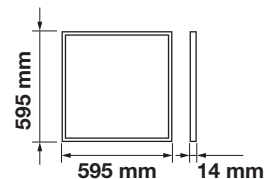

Emergency Pack:	Available
Voltage/Frequency:	AC:200-240V,50/60Hz
Luminous Flux:	3600lm
Beam Angle:	120°

LED Type:	SMD
CRI:	>80
PF:	>0.9
Shape:	Square

Body Type:	Aluminium+PMMA+PP
Dimension:	595x595x14mm
Box Qty:	6 Pcs