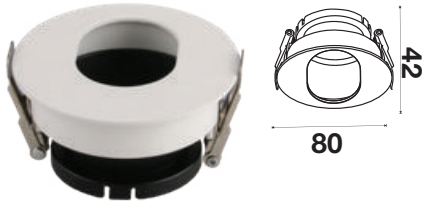

Fitting Round-GU10

Model No	VT-874-WB
SKU:	3161
Base:	GU10
Material:	Aluminium+PC
Shape:	Round
Color of Fixture:	White+Black
Dimension:	80x42mm
Cutting Size:	75mm
EAN:	3800157639040
Box Qty:	50 Pcs