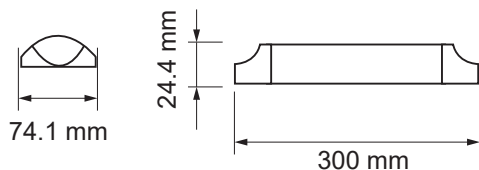

1
FEET

120
Lumen/W