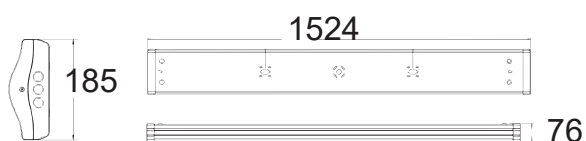

MODEL	WATTS	LUMENS	WEIGHT-KG	BOX QTY.
VT-8-61	60w	7200	3.65	4 pcs

SKU: 754 | 4000K DAY WHITE

Microwave Sensor (Optional)

VT-8-6 SKU: 759 Compatible with Batten

Detection area:

4M (@3M MOUNTING HEIGHT)

Detection angle:

150°(WALL) 360°(CEILING)

Hold time:

5S / 30S / 90S / 3MIN / 30MIN