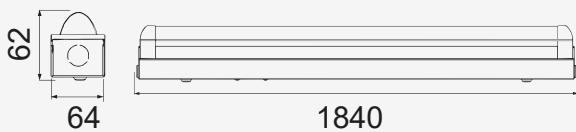

Emergency Pack (Optional)

m-pack SKU: 758 Compatible with Batten

Charging time::

≥24 HOURS

Charge current:

200 MA

Working time :

3 HOURS