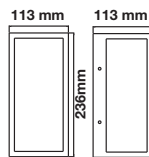

Wall Lamp
VT-837

SKU: 8517 3800157637435

Voltage:	AC:220-240V, 50Hz
Max.Watts:	60W
IP Rating:	IP44
Holder:	E27
Color of Fixture:	Matt Black
Body Type:	Aluminium+Clear Glass
Size:	113x236x113mm
Box Qty:	10 Pcs