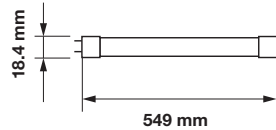

T5-Glass Plastic-60cm

8w VT-6005

SKU: 6318 - 4000K Day White 3800157619271
SKU: 6319 - 6500K White 3800157619288

EQ. Watts:	14w
Voltage/Frequency:	AC:220-240V,50Hz
Luminous Flux:	800lm
LED Type:	SMD
CRI:	>80

PF:	>0.5
Beam Angle:	160°
Body Type:	Glass with PET
Holder:	G5
Instant start :	0-100% in < 1s

On/Off:	>15,000
Life span:	20,000 Hours
Gross weight:	120g
Dimension:	18.4x549mm
Box Qty:	25 Pcs