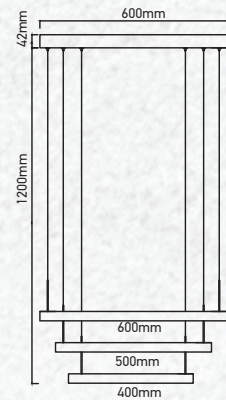

92w VT-82-3-B **Built In LED**
SKU: 3990 - 3000K Warm White 3800157638753

Voltage/Frequency:	AC:220-240V,50Hz
Luminous Flux:	6500lm
LED Type:	SMD
CRI:	>80
PF:	>0.9
Beam Angle:	120°

No. of LED:	470 pcs
Material :	Aluminium+Acrylic
Unit GW :	4.7 Kg
Life Span:	25,000 Hours
Size :	600/500/400mm
Box Qty:	1Pcs

Coffee Chandelier-3 Step-Dimmable