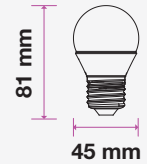

MODEL	WATTS	EQ.WATTS	LUMENS	BASE	SHAPE	BOX QTY.
VT-283	5.5w	40w	470	E27	G45	200 pcs
SKU: 857	| 3000K WARM WHITE					

ALSO AVAILABLE