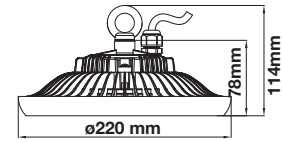

Sensor Compatible:	Yes
Voltage/Frequency:	AC:220-240V,50Hz
Luminous Flux:	4000lm
LED Type:	SMD
CRI:	>70
PF:	>0.9
Beam Angle:	90°
Body Type:	Die Cast Aluminium
IP Rating:	IP44
Dimension:	220x114mm
Box Qty:	8 Pcs

90° BEAM ANGLE

LED Highbays
100w VT-9-109

SKU: 590 - 6000K White 3800157643153

100° BEAM ANGLE