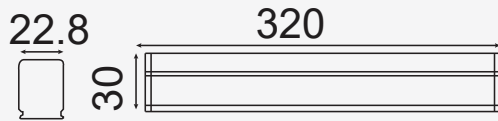

MODEL	WATTS	LUMENS	WEIGHT-KG	BOX QTY.
VT-035	4w	360	0.065	25 pcs

SKU: 689 | 3000K WARM WHITE
SKU: 690 | 4000K DAY WHITE
SKU: 691 | 6400K WHITE