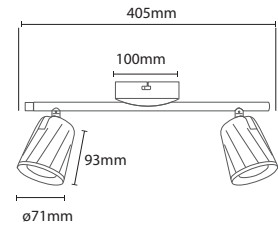

Double Head

12w VT-812-W

SKU: 8254 - 3000K Warm White
SKU: 8256 - 4000K Day White

3800157627047
3800157627061

Sensor Compatible:	Yes
Voltage/Frequency:	AC:220-240V,50/60Hz
Luminous Flux:	960lm
IP Rating:	IP20
CRI:	>80

PF:	>0.5
Beam Angle:	100°
Body Type:	Plastic+Metal
Dimension:	405x100x93mm
Box Qty:	12 Pcs

Double Head

12w VT-812-B

SKU: 8255 - 3000K Warm White
SKU: 8257 - 4000K Day White

3800157627054
3800157627078

Sensor Compatible:	Yes
Voltage/Frequency:	AC:220-240V,50/60Hz
Luminous Flux:	960lm
IP Rating:	IP20
CRI:	>80

PF:	>0.5
Beam Angle:	100°
Body Type:	Plastic+Metal
Dimension:	405x100x93mm
Box Qty:	12 Pcs

Tripple Head

18w VT-818-W

SKU: 8258 - 3000K Warm White
SKU: 8260 - 4000K Day White

3800157627085
3800157627108

Sensor Compatible:	Yes
Voltage/Frequency:	AC:220-240V,50/60Hz
Luminous Flux:	1440lm
IP Rating:	IP20
CRI:	>80

PF:	>0.5
Beam Angle:	100°
Body Type:	Plastic+Metal
Dimension:	605x100x93mm
Box Qty:	12 Pcs

Tripple Head

18w VT-818-B

SKU: 8259 - 3000K Warm White
SKU: 8261 - 4000K Day White

3800157627092
3800157627115

Sensor Compatible:	Yes
Voltage/Frequency:	AC:220-240V,50/60Hz
Luminous Flux:	1440lm
IP Rating:	IP20
CRI:	>80

PF:	>0.5
Beam Angle:	100°
Body Type:	Plastic+Metal
Dimension:	605x100x93mm
Box Qty:	12 Pcs