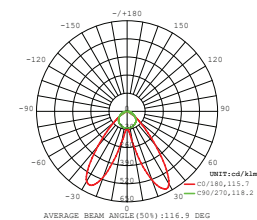

LINEAR MASTER TRUNKING
SKU: 1362 | 4000K DAY WHITE

DOUBLE ASYMMETRIC
LENS

DIMMABLE