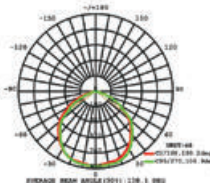

E Series-Black Body 50W VT-4051B

SKU: 5958 - 3000K Warm White 3800157625517
SKU: 5959 - 4000K Day White 3800157625524
SKU: 5960 - 6500K White 3800157625531

Sensor Compatible:	Yes
Voltage/Frequency:	AC:220-240V,50Hz
Luminous Flux:	4250lm
Color of Fixture:	Black
CRI:	>70
PF:	>0.9
IP Rating:	IP65
Beam Angle:	110°
Body Type:	Aluminium
Dimension:	245x192x28mm
Box Qty:	10 Pcs