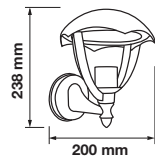

Wall Lamp
VT-730

SKU: 7046 3800157610391

Voltage:	AC:220-240V,50Hz
Max.Watts:	40W
IP Rating:	IP44
Holder:	E27
Color of Fixture:	Black
Body Type:	Aluminium+Glass
Size:	200x238mm
Box Qty:	6 Pcs