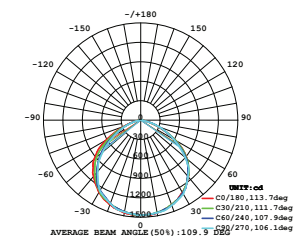

LUMINOUS INTENSITY DISTRIBUTION DIAGRAM