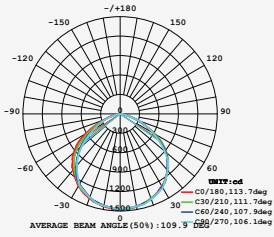

LUMINOUS INTENSITY DISTRIBUTION DIAGRAM