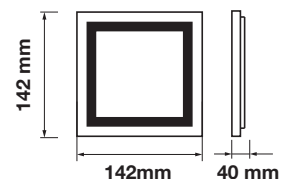

Body Type: Aluminium
Dimension: 142x142x40mm
Box Qty: 20 Pcs