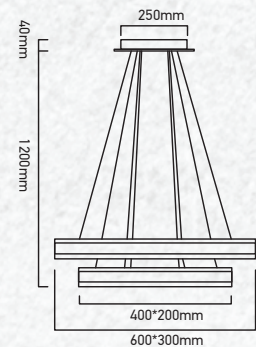

| | |
|-------------|-------------------|
| No. of LED: | 600 pcs |
| Material : | Aluminium+Acrylic |
| Unit GW : | 4.7 Kg |
| Life Span: | 25,000 Hours |
| Size : | 600/400/200mm |
| Box Qty: | 1Pcs |