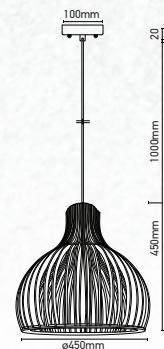

Model: VT-3450
SKU: 40501
EAN: 3800157655118
Size: Ø350xH450mm
Box Qty: 1Pcs
Material: Wooden

NEW

Wooden Pendant