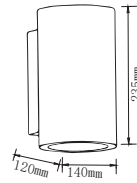

Concrete Wall Lamp

NEW