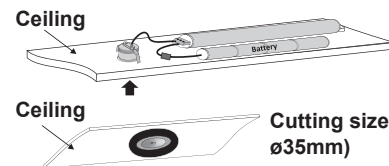

Material:	Poly Carbonate & Aluminium
Mounted:	Ceiling Recessed
Life Time Of Battery:	2 Years
Light Output (Emergency):	140lm
Lamp Protection:	Over Charge And Discharge Protection
Led Indicator:	Green Light Indicator Test Button
Charging Current:	90mA
Convert Voltage:	AC:155V
Discharging Current:	300mA
Discharge Duration:	3 Hours
Spec Of Battery:	3.6V 1800mAh Ni-cd Battery
Packing:	38.5x22x25mm
IP Rating:	IP20
Mode Of Operation:	Non Maintained
Box Qty:	20 Pcs

Emergency-Twin Spotlight

6w VT-526-IP65

SKU: 80981 - 6000K White 3800157623148