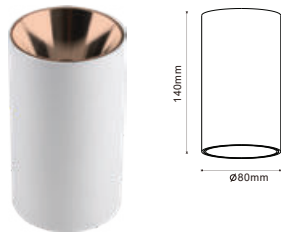

Fitting Round-GU10

Model No	VT-882-RRG
SKU:	8592
Base:	GU10
Material:	Aluminium + PC
Shape:	Round
Color of Fxture:	White frame + Rose gold reflector
Dimension:	ø80x140mm
Cutting Size:	NA
EAN:	3800157651974
Box Qty:	50 Pcs