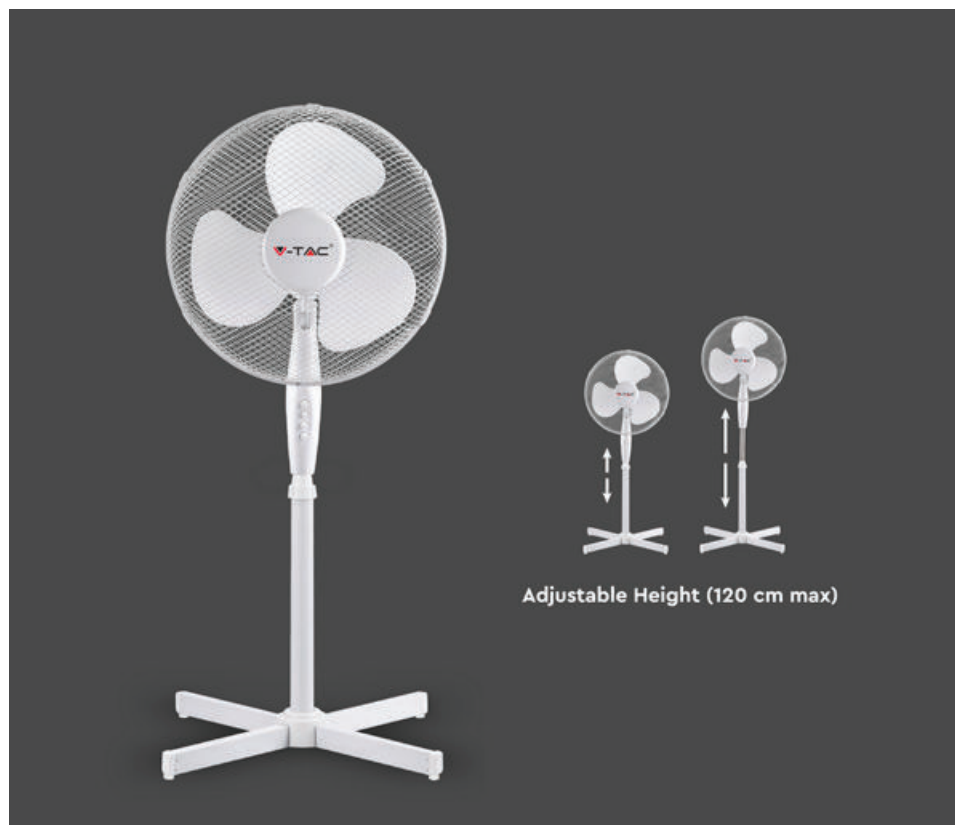

Stand Fan Cross Base

40W   **VT-4016-3**

SKU: 7922   EAN: 3800157654470

- 16" STAND FAN
- AC: 220-240V~50/60Hz 40W
- 3 speed control
- Oscillation function
- 1.2m height
- 600mm Cross Base
- GW:2.6KGS
- Size:600 × 600 × 1200mm
- Box Qty: 1pc

Oscillation
Low | Medium | High

3 Fan Speed
Low | Medium | High