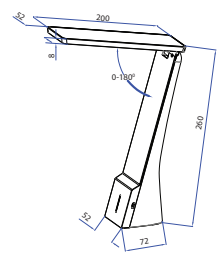

Table Lamps-White+Gold

4w VT-1014-G

SKU: 7099 - 3 IN 1 3800157616997

Voltage/Frequency:	DC:5V,1A
Luminous Flux:	120lm
CRI:	>80
PF:	>0.45

Rechargeable

Beam Angle:	120°
Color:	White+Gold
Body Type:	ABS+PC+Aluminium
Dimension:	200x50x263mm
Box Qty:	25 Pcs