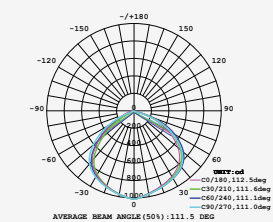

LUMINOUS INTENSITY DISTRIBUTION DIAGRAM