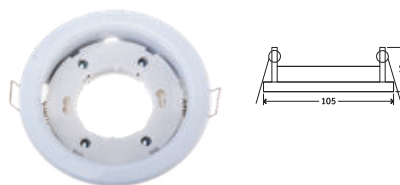

GX53-Accessory

Model No	VT-715-W
SKU:	3675
Base:	GX53
Material:	Iron
Shape:	Round
Color of Fxture:	White
Dimension:	Ø105x40mm
Cutting Size:	90mm
EAN:	3800157625241
Box Qty:	50 Pcs