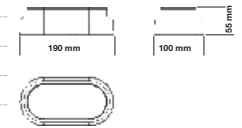

Sensor Compatible:	Yes
Voltage/Frequency:	AC:200-240V,50/60Hz
Luminous Flux:	560lm
IP Rating:	IP54
CRI:	>70
PF:	>0.5

Beam Angle:	120°
Color of Fixture:	Black
Body Type:	PC
Shape:	Rectangle
Dimension:	190x100x55mm
Box Qty:	20 Pcs