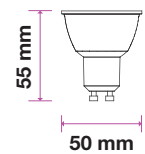

MODEL WATTS EQ.WATTS LUMENS BASE BOX QTY.
VT-227 **6.5w** **60w** **480** **GU10** **200 pcs**
SKU: 189 | 3000K WARM WHITE
SKU: 190 | 4000K DAY WHITE
SKU: 191 | 6400K WHITE