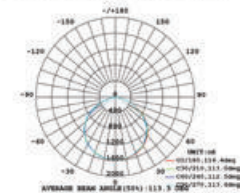

UFO-High Lumen-Meanwell Driver

100W VT-9107

SKU: 5588 - 6400K White

3800157622301

Sensor Compatible:	Yes
Voltage/Frequency:	AC:100-240V,50/60Hz
Luminous Flux:	13000lm
LED Type:	SMD
CRI:	>70
PF:	>0.9
Beam Angle:	90°
Body Type:	Die Cast Aluminium
IP Rating:	IP65
Dimension:	280x165mm
Box Qty:	4 Pcs

90° BEAM ANGLE

5 YEAR WARRANTY

1-10V DIMMABLE

IP65 RATING

UFO-High Lumen-Meanwell Driver

500W VT-9500

SKU: 5607 - 4000K Day White

3800157625050

SKU: 5608 - 6400K White

3800157625067

Sensor Compatible:	Yes
Voltage/Frequency:	AC:90-295V,50Hz
Luminous Flux:	65000lm
LED Type:	SMD
CRI:	>80
PF:	>0.9
Beam Angle:	120°
Body Type:	Die Cast Aluminium
IP Rating:	IP65
Dimension:	Ø360
Box Qty:	1 Pcs

120° BEAM ANGLE

5 YEAR WARRANTY

1-10V DIMMABLE

IP65 RATING

UFO-Highbay-120°

50w VT-9065-W

SKU: 5609 - 3000K Warm White

3800157626507

SKU: 5610 - 4000K Day White

3800157626514

SKU: 5611 - 6400K White

3800157626521

Sensor Compatible:	Yes
Voltage/Frequency:	AC:220-240V,50Hz
Luminous Flux:	4000lm
LED Type:	SMD
CRI:	>70
PF:	>0.9
Beam Angle:	120°
Body Type:	Die Cast Aluminium
IP Rating:	IP44
Dimension:	220x114mm
Box Qty:	8 Pcs

120° BEAM ANGLE