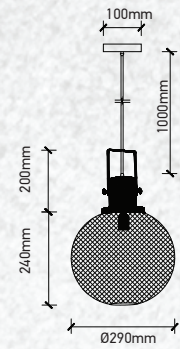

Mesh Metal-GV Shape

| | |
|-----------|----------------|
| Model: | VT-7252 |
| SKU: | 3860 |
| EAN: | 3800157620703 |
| Size: | 285x170x1000mm |
| Box Qty: | 12Pcs |
| Material: | Metal |

Copper Series-Rose Gold