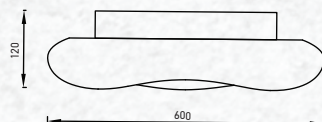

Designer Series Surface-Color Changing

38W VT-7609

SKU: 3968 -3IN1

3800157636629

Voltage/Frequency: AC:220-240V,50Hz

Luminous Flux: 3300lm

LED Type: SMD

CRI: >80

PF: >0.9

Beam Angle: 120°

No. of LED: 384 pcs

Material : PC

Unit GW : 4.90 kgs

Life Span: 30,000 Hours

Size : 600x120mm

Box Qty: 1Pcs