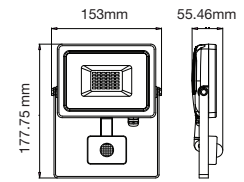

VT-20-S-B

- SKU: 451 | 3000K WARM WHITE
- SKU: 452 | 4000K DAY WHITE
- SKU: 453 | 6400K WHITE

WATTS	LUMENS	BOX QTY.
20w	1600	20 pcs