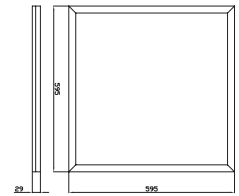

Emergency Pack: NA
Voltage/Frequency: AC:200-240V,50/60Hz
Luminous Flux: 3200lm
Beam Angle: 120°

Body Type: FE+PP
Dimension: 595x595x29mm
Box Qty: 4 Pcs