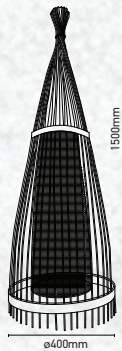

NEW

Rattan Floor Lamp

Model: VT-4150
SKU: 40561
EAN: 3800157655170
Size: Ø450xH1500mm
Box Qty: 1Pcs
Material: Rattan Finish

NEW