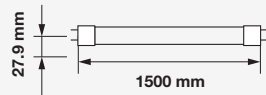

MODEL   WATTS   EQ.WATTS   LUMENS   WEIGHT-KG   BOX QTY.

VT-151   **22w**   **58w**   **2000**   **0.2572**   **25 pcs**

SKU: 656 | 3000K WARM WHITE
SKU: 657 | 4000K DAY WHITE
SKU: 658 | 6400K WHITE