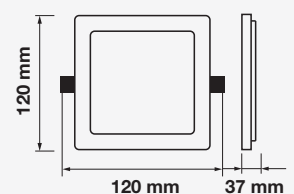

Cutting Size: 95X 95mm

SKU: 611 | 3000K WARM WHITE
SKU: 612 | 4000K DAY WHITE
SKU: 613 | 6400K WHITE

MODEL	WATTS	LUMENS	BOX QTY.
VT-620SQ	20w	2000	40 pcs