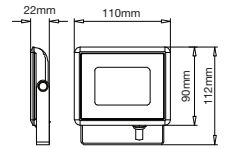

E Series-White Body
10w VT-4011W

SKU: 5943 - 3000K Warm White 3800157625364
SKU: 5944 - 4000K Day White 3800157625371
SKU: 5945 - 6500K White 3800157625388

Sensor Compatible:	Yes
Voltage/Frequency:	AC:220-240V,50Hz
Luminous Flux:	850lm
Color of Fixture:	White
CRI:	>70
PF:	>0.9
IP Rating:	IP65
Beam Angle:	110°
Body Type:	Aluminium
Dimension:	110x112x22mm
Box Qty:	40 Pcs