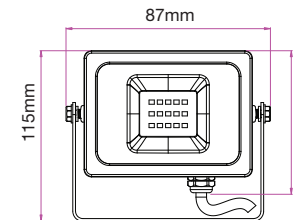

Sensor Compatible: **Yes**
Voltage/Frequency: **AC:220-240V,50/60Hz**
Luminous Flux: **800lm**
Color of Fixture: **Grey**

CRI: **>80**
PF: **>0.9**
IP Rating: **IP65**
Beam Angle: **100°**

Body Type: **Die Cast Aluminium**
Dimension: **87X115X85mm**
Box Qty: **20 Pcs**