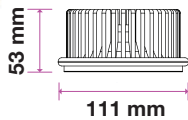

Including 2 reflectors (40° already mounted)

20°

40°