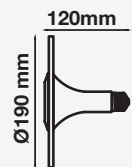

LED BIG BULBS

Acrylic Bulbs

5 YEAR
WARRANTY*

V-TAC's Acrylic Bulb range with its unique designs, all with significantly greater luminous flux. Despite the great size, these LED big bulbs are equipped with modern thermal management so it will not heat up and has LEDs provided by Samsung for maximum efficiency.

- **30,000 hrs Lifespan**
- **AC:220-240V,50Hz**
- **CRI: >80**
- **PF >0.5**
- **120° Beam Angle**
- **Acrylic+Aluminum+Plastic Material**

MODEL	WATTS	EQ.WATTS	LUMENS	BASE	BOX QTY.
VT-2311	11w	70w	900	E27	18 pcs

SKU: 2781 | 3000K WARM WHITE
SKU: 2782 | 4000K DAY WHITE
SKU: 2783 | 6400K WHITE

MODEL	WATTS	EQ.WATTS	LUMENS	BASE	BOX QTY.
VT-2318	18w	90w	1200	E27	18 pcs

SKU: 2784 | 3000K WARM WHITE
SKU: 2785 | 4000K DAY WHITE
SKU: 2786 | 6400K WHITE