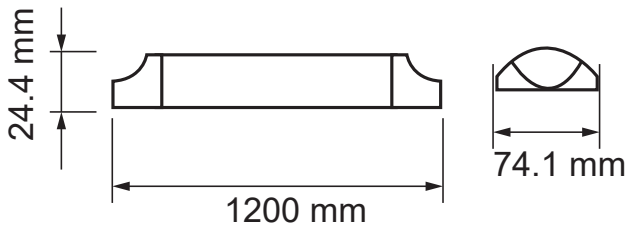

SuperBRIGHT
160
LUMENS/W

MODEL	WATTS	LUMENS	WEIGHT-KG	BOX QTY.
VT-8338	38w	6080lm	0.57	30 pcs

SKU: 6493 - 3000K WARM WHITE
SKU: 6494 - 4000K DAY WHITE
SKU: 6495 - 6400K WHITE