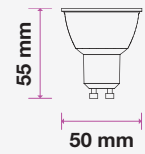

MODEL WATTS EQ.WATTS LUMENS BASE BOX QTY.
VT-247D **6.5w** **55w** **450** **GU10** **200 pcs**
SKU: 198 | 3000K WARM WHITE
SKU: 199 | 4000K DAY WHITE
SKU: 200 | 6400K WHITE