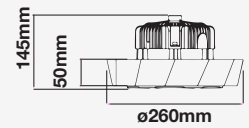

MODEL	WATTS	LUMENS	BEAM ANGLE	BOX QTY.
VT-9-103	100w	12000	120°	1 pcs

SKU: 577 | 4000K DAY WHITE
SKU: 578 | 6400K WHITE