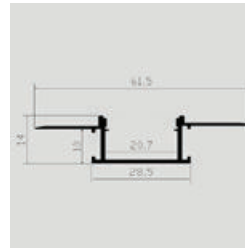

Aluminium Profiles-Milky-Set

Model No:	VT-8101
SKU:	3359
Dimension:	2000mm
Color of Fixture:	Milky
EAN:	3800157636995
Box Qty.	30 Pcs