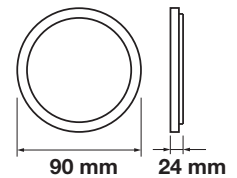

Body Type: Aluminium
Dimension: Ø90x24mm
Box Qty: 40 Pcs