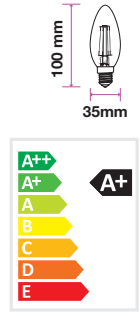

Amber Cover -Filament-Candle-E14

4W VT-1955

SKU: 7113 - 2200K Warm White 3800157609883

EQ. Watts:	40w
Voltage/Frequency:	AC:220-240V,50Hz
Luminous Flux:	350lm
Commercial Type:	Candle

LED Type:	Filament
CRI:	>80
PF:	>0.4
Base:	E14

Beam Angle:	300°
Body Type:	Glass
Dimension:	35x100mm
Box Qty:	100 Pcs