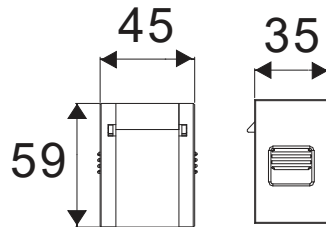

Magnetic Linear Spotlight

1W VT-4141

SKU: 7958 - 3000K Warm White 3800157652766
SKU: 7959 - 4000K Day White 3800157652773

Voltage/Frequency:	DC:24V	Beam Angle:	30°
Luminous Flux:	35lm	Body Type:	Aluminium
LED Type:	SMD	Life span:	30,000 Hours
CRI:	>90	Dimension:	45x35x59mm
Color of Fixture:	Black	Box Qty:	40 PCS

3 YEAR WARRANTY*

UGR<19

Magnetic Linear Spotlight

3W VT-4143

SKU: 7960 - 3000K Warm White 3800157652780
SKU: 7961 - 4000K Day White 3800157652797

Voltage/Frequency:	DC:24V	Beam Angle:	30°
Luminous Flux:	240lm	Body Type:	Aluminium
LED Type:	SMD	Life span:	30,000 Hours
CRI:	>90	Dimension:	106x35x59mm
Color of Fixture:	Black	Box Qty:	36 PCS

3 YEAR WARRANTY*

UGR<19