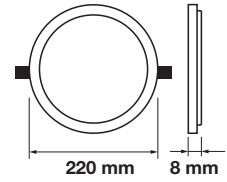

Emergency Pack: **Available**
Voltage/Frequency: **AC:85-265V,50/60Hz**
Luminous Flux: **2900lm**
Beam Angle: **120°**

LED Type: **SMD**
CRI: **>80**
PF: **>0.9**
Shape: **Round**

Body Type: **Aluminium**
Dimension: **Ø220x8mm**
Box Qty: **40 Pcs**