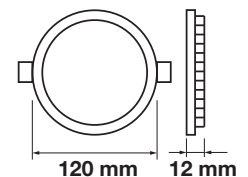

Premium Series-Round

6W VT-607RD

SKU: 4854 - 3000K Warm White 3800230629753
SKU: 4855 - 4000K Day White 3800230629760
SKU: 4856 - 6400K White 3800230629777

Cutting Size:
Ø110mm

Emergency Pack: Available
Voltage/Frequency: AC:85-265V,50/60Hz
Luminous Flux: 420lm
Beam Angle: 120°

LED Type: SMD
CRI: >80
PF: >0.5
Shape: Round

Body Type: Aluminium
Dimension: Ø120x12mm
Box Qty: 40 Pcs