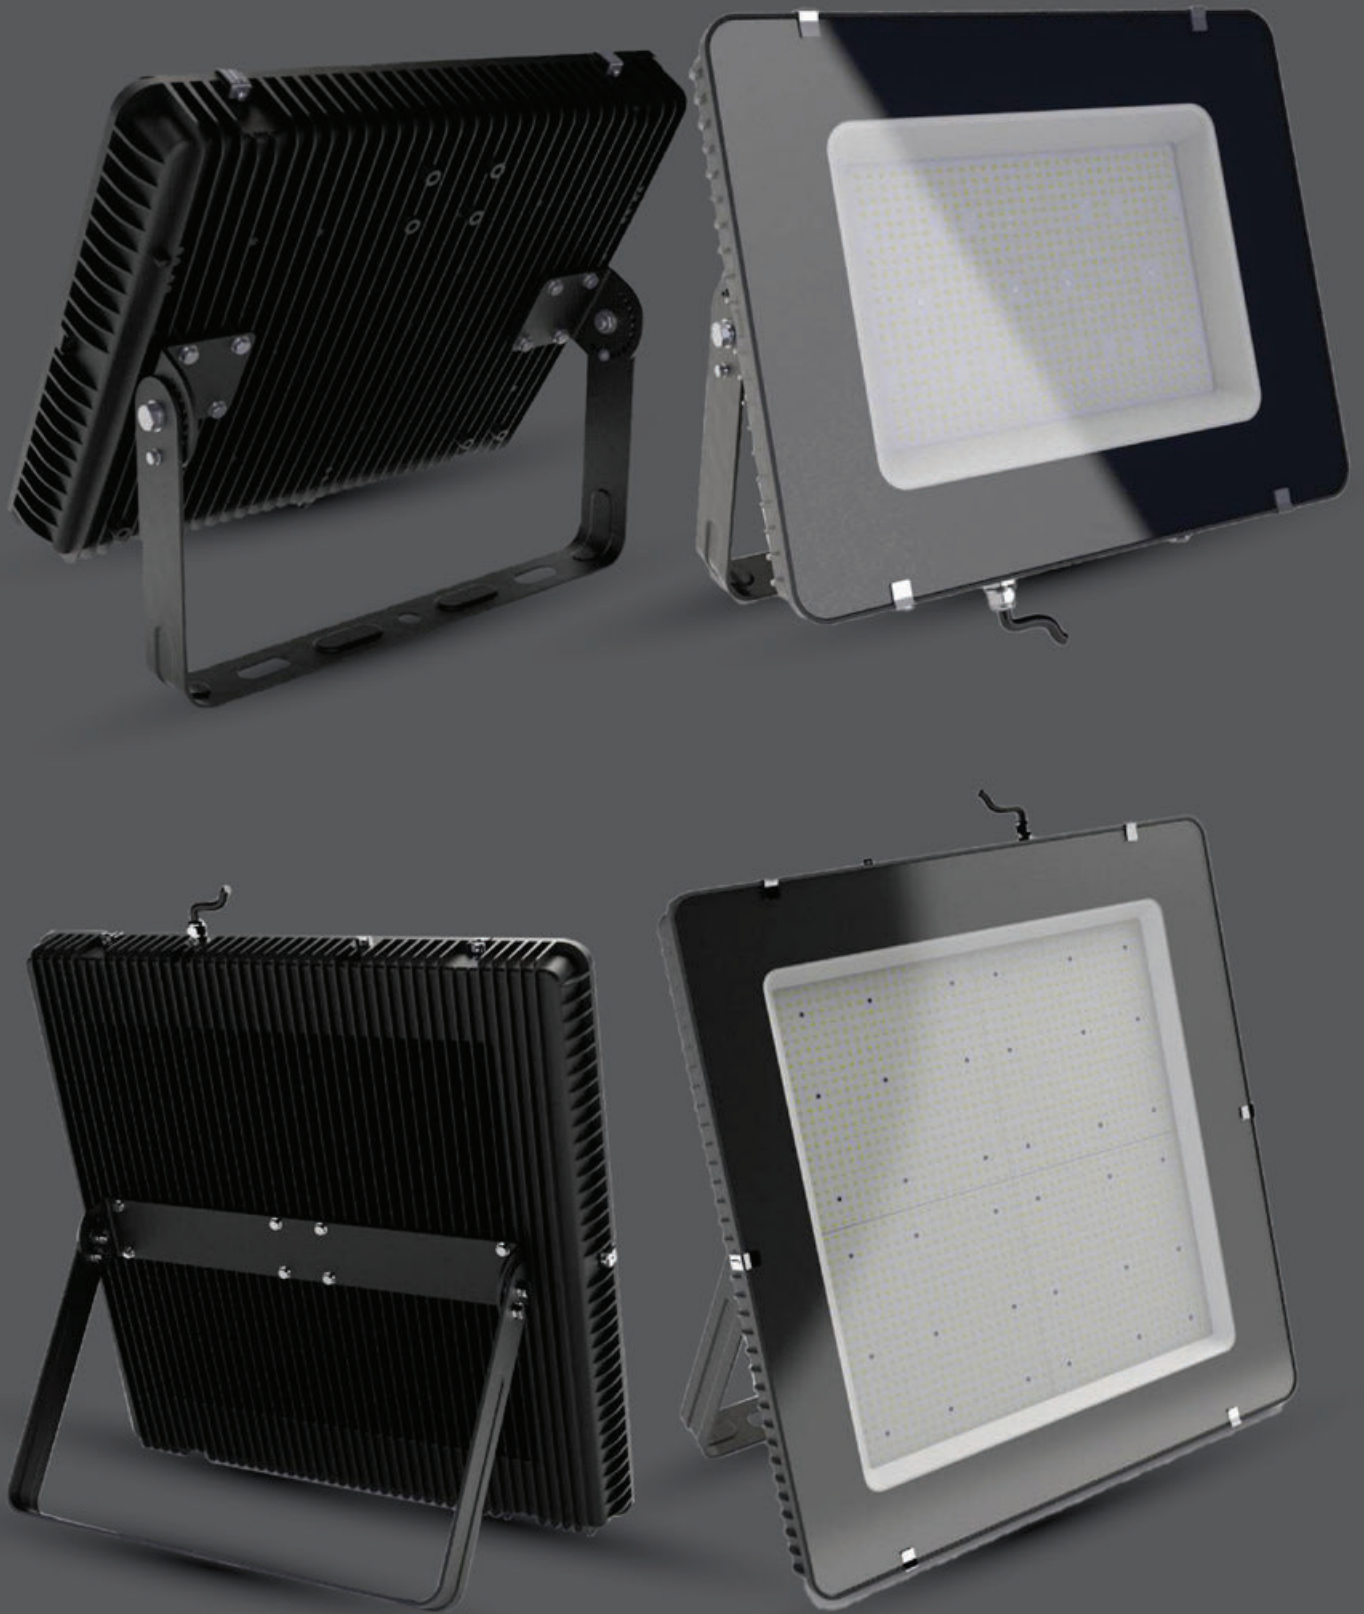

120
 Lumen/W

① METER WIRE

LED FLOODLIGHTS

www.v-tac.eu | www.vtacexports.com

LED FLOODLIGHTS

Slimline-Grey Body-High Lumen

120
lm/W

More bright, energy efficient
50% better than normal LED