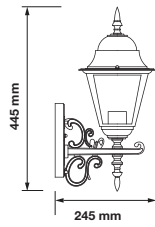

Wall Lamp
VT-761-W

SKU: 7522 3800157617819

Voltage:	AC:220-240V
Max.Watts:	60W
IP Rating:	IP44
Holder:	E27
Color of Fixture:	Matt White
Body Type:	Aluminium+Glass
Size:	245x445x185mm
Box Qty:	8 Pcs