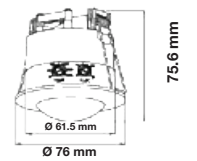

Manual Override Function:

1. Automatic Sensor Override Mode - Turn the switch OFF and ON within 3 Seconds, the sensor will be overridden and switched off. The light will work continuously and normally.(Make sure the automatic mode is switched ON before using this functionality).
2. Sensor Switch On - Turn the switch OFF for 20 seconds and switch it back ON. The sensor will restart and work as per the settings adjusted.
3. If the light is left idle for a longer period of time, the sensor will automatically switch back to automatic mode (Possible when the outside light reaches 100Lux).

Sensor Type:	Infrared	Ambient Light:	<3-2000LUX(adjustable)
Colour:	White	Body Type:	PC
Detection Range:	360°	IP Rating:	IP20
Voltage:	AC:220-240V,50/60Hz	Dimension:	76x75.6mm
Detection Distance:	Max. 6m(<24°C)	Time Delay:	Min. 10sec±3sec, Max. 15min±2min
Rated Load:	Max 300W(LED)	Box Qty:	50 Pcs