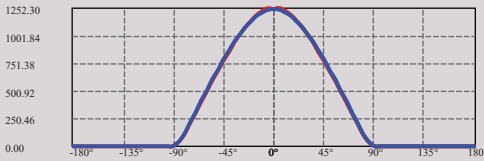

C0(Max): —
 C0/C180: —
 C90/C270: —
 Field angle(10%Imax):C0/180Left:79.2 Right:79.2
 :C90/270Left:79.5 Right:79.5
 Beam Angle(50%Imax):C0/180Left:53.4 Right:53.4
 :C90/270Left:54.1 Right:54.1

LINKABLE
Up to 12 Meters Together