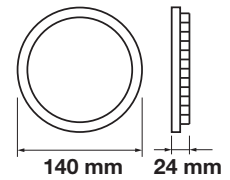

Body Type: Aluminium+Satin Nickel
Dimension: Ø140x24mm
Box Qty: 40 Pcs