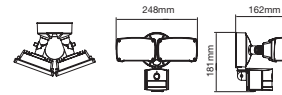

Video Compression:	H.264 / MJPEG dual video stream	PF:	>0.5
Image Resolution:	1280*720	Beam Angle:	180°
Image sensor:	1/4 " 1Megapixel CMOS	Color of Fixture:	Black
Pixels:	1 million pixels	Body Type:	ABS+Aluminium
Delay Time:	0-30S	IP Rating:	IP20
Voltage/Frequency:	AC:100-240V,50/60Hz	Dimension:	248x162x181mm
Luminous Flux:	600lm	Box Qty:	4 Pcs
CRI:	>70