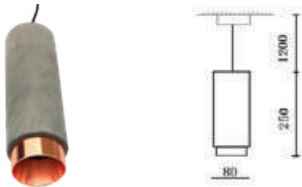

Fitting-Pendant Metal-1XGU10

Model No	VT-864-MR
SKU:	3130
Base:	GU10
Material:	Gypsum with metal
Shape:	Round
Color of Fixture:	Grey+Matt Rose Gold
Dimension:	ø250x80mm
Cutting Size:	N/A
EAN:	3800157635325
Box Qty:	9 pcs