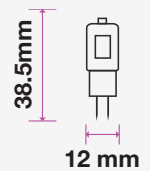

LED SPOTLIGHTS

LED Capsules Lights

Our newly improved range of capsule lights are the ideal choice for replacing Halogen counterparts. Now equipped with LEDs provided by Samsung for maximum efficiency.

- 30,000-hr lifespan
- DC: 12V for G4
- AC: 220-240V, 50Hz for G9
- CRI: >80

5 YEAR
WARRANTY*

MODEL	WATTS	EQ.WATTS	LUMENS	BASE	BOX QTY.
VT-201	1.5w	10w	100	G4	200 pcs

- SKU: 240 | 3000K WARM WHITE
- SKU: 241 | 4000K DAY WHITE
- SKU: 242 | 6400K WHITE

MODEL	WATTS	EQ.WATTS	LUMENS	BASE	BOX QTY.
VT-234	3.2w	30w	385	G4	200 pcs

- SKU: 131 | 3000K WARM WHITE
- SKU: 132 | 4000K DAY WHITE
- SKU: 133 | 6400K WHITE

MODEL	WATTS	EQ.WATTS	LUMENS	BASE	BOX QTY.
VT-203	2.5w	20w	200	G9	200 pcs

- SKU: 243 | 3000K WARM WHITE
- SKU: 244 | 4000K DAY WHITE
- SKU: 245 | 6400K WHITE

MODEL	WATTS	EQ.WATTS	LUMENS	BASE	BOX QTY.
VT-204	3w	25w	300	G9	200 pcs

- SKU: 246 | 3000K WARM WHITE
- SKU: 247 | 4000K DAY WHITE
- SKU: 248 | 6400K WHITE