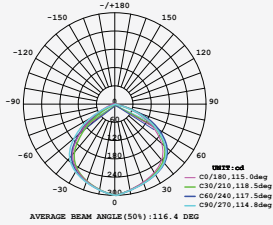

LUMINOUS INTENSITY DISTRIBUTION DIAGRAM