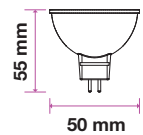

MODEL	WATTS	EQ.WATTS	LUMENS	BASE	BOX QTY.
VT-257	6.5w	55w	450	GU5.3	200 pcs
SKU: 204 | 3000K WARM WHITE					
SKU: 205 | 4000K DAY WHITE					
SKU: 206 | 6400K WHITE