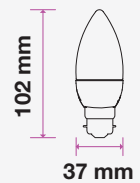

MODEL	WATTS	EQ.WATTS	LUMENS	BASE	SHAPE	BOX QTY.
VT-223	5.5w	40w	470	B22	Candle	192 pcs

SKU: 103 | 3000K WARM WHITE