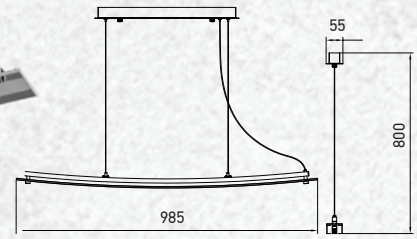

Designer Bend Glass-Surface Lamp

18w VT-7019 Built In LED

SKU: 3897 - 4000K Day white 3800157621151

Voltage/Frequency:	AC:220-240V,50Hz
Luminous Flux:	1350lm
LED Type:	SMD
CRI:	>80
PF:	>0.8
Beam Angle:	120°

No. of LED:	90 pcs
Material :	Stainless Steel+Metal+Glass
Unit GW :	1.50 Kg
Life Span:	20,000 Hours
Size :	985x55x65mm
Box Qty:	6Pcs