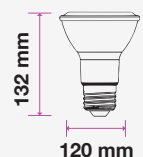

MODEL	WATTS	EQ.WATTS	LUMENS	BASE	SHAPE	BOX QTY.
VT-238	14w	120w	1100	E27	PAR38	30 pcs

- SKU: 150 | 3000K WARM WHITE
- SKU: 151 | 4000K DAY WHITE
- SKU: 152 | 6400K WHITE