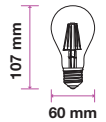

Frost Cover -Filament-A60-E27

7W VT-2047C

SKU: 71811 - 2700K Warm White 3800157624107

EQ. Watts:	60w
Voltage/Frequency:	AC:220-240V,50/60Hz
Luminous Flux:	840lm
Commercial Type:	A60

LED Type:	Filament
CRI:	>80
PF:	>0.5
Base:	E27

Beam Angle:	300°
Body Type:	Glass
Dimension:	60x107mm
Box Qty:	50 Pcs