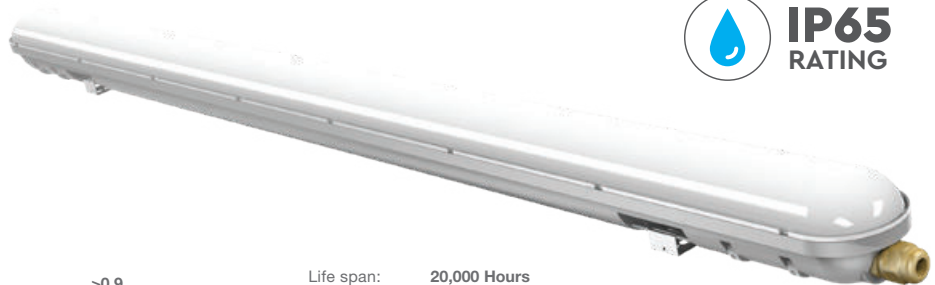

Waterproof Fitting

36w VT-1248

SKU: 6200 - 4500K Day White 3800157603270
SKU: 6201 - 6000K White 3800157603287

Voltage/Frequency: **AC:200-240V,50Hz**
Luminous Flux: **2880lm**
LED Type: **SMD**
CRI: **>70**

PF: **>0.9**
Beam Angle: **120°**
Body Type: **Plastic+ABS**
On/Off: **>10,000**

Life span: **20,000 Hours**
Gross weight: **1.42 kg**
Dimension: **1200x76x66mm**
Box Qty: **12 Pcs**