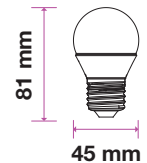

LED PLASTIC BULBS
G45 | P45

5 YEAR
WARRANTY*

MODEL	WATTS	EQ.WATTS	LUMENS	BASE	SHAPE	BOX QTY.
VT-246	5.5w	40w	470	E27	G45	200 pcs
SKU: 174	| 3000K WARM WHITE					
SKU: 175	| 4000K DAY WHITE					
SKU: 176	| 6400K WHITE					

MODEL	WATTS	EQ.WATTS	LUMENS	BASE	SHAPE	BOX QTY.
VT-283	5.5w	40w	470	E27	G45	200 pcs
SKU: 857	| 3000K WARM WHITE					

ALSO AVAILABLE

MODEL	WATTS	EQ.WATTS	LUMENS	BASE	SHAPE	BOX QTY.
VT-290	7w	45w	600	E27	G45	200 pcs
SKU: 866	| 3000K WARM WHITE					
SKU: 867	| 4000K DAY WHITE					
SKU: 868	| 6400K WHITE					

MODEL	WATTS	EQ.WATTS	LUMENS	BASE	SHAPE	BOX QTY.
VT-236	5.5w	40w	470	E14	P45	200 pcs
SKU: 168	| 3000K WARM WHITE					
SKU: 169	| 4000K DAY WHITE					
SKU: 170	| 6400K WHITE					

MODEL	WATTS	EQ.WATTS	LUMENS	BASE	SHAPE	BOX QTY.
VT-282	5.5w	40w	470	E14	P45	200 pcs
SKU: 856	| 3000K WARM WHITE					

ALSO AVAILABLE

MODEL	WATTS	EQ.WATTS	LUMENS	BASE	SHAPE	BOX QTY.
VT-270	7w	45w	600	E14	P45	200 pcs
SKU: 863	| 3000K WARM WHITE					
SKU: 864	| 4000K DAY WHITE					
SKU: 865	| 6400K WHITE