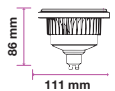

AR111 Downlight

20W VT-1120-20

SKU: 1243 - 3000K Warm White 3800157606004
SKU: 1244 - 4500K Day White 3800157606011
SKU: 1245 - 6000K White 3800157606028

EQ. Watts: **100w**
Voltage/Frequency: **AC:220-240V,50/60Hz**
Luminous Flux: **1800lm**
LED Type: **COB**

CRI: **>80**
PF: **>0.7**
Base: **N/A**
Beam Angle: **20°**

Body Type: **Die Cast Aluminium**
Dimension: **Ø111x53mm**
Box Qty: **50 Pcs**

AR111 Downlight

20W VT-1120-40

SKU: 1246 - 3000K Warm White 3800157606035
SKU: 1247 - 4500K Day White 3800157606042
SKU: 1248 - 6000K White 3800157606059

EQ. Watts: **100w**
Voltage/Frequency: **AC:220-240V,50/60Hz**
Luminous Flux: **1800lm**
LED Type: **COB**

CRI: **>80**
PF: **>0.7**
Base: **N/A**
Beam Angle: **40°**

Body Type: **Die Cast Aluminium**
Dimension: **Ø111x53mm**
Box Qty: **50 Pcs**

AR111-G53

15W VT-1110-20

SKU: 4084 - 3000K Warm White 3800230620064
SKU: 4062 - 4000K Day White 3800230620057
SKU: 4061 - 6400K White 3800230620040

EQ. Watts: **75w**
Voltage/Frequency: **AC/DC:12V,50Hz**
Luminous Flux: **950lm**
LED Type: **COB**

CRI: **>80**
PF: **>0.9**
Base: **G53**
Beam Angle: **20°**

20°
BEAM ANGLE

Body Type: **Plastic Clad Aluminium**
Dimension: **Ø111x86x63mm**
Box Qty: **60 Pcs**

AR111-G53

15W VT-1110-40

SKU: 4257 - 3000K Warm White 3800230628664
SKU: 4256 - 4000K Day White 3800230628657
SKU: 4255 - 6400K White 3800230628640

EQ. Watts: **25w**
Voltage/Frequency: **AC/DC:12V,50Hz**
Luminous Flux: **950lm**
LED Type: **COB**

CRI: **>80**
PF: **>0.9**
Base: **G53**
Beam Angle: **40°**

40°
BEAM ANGLE

Body Type: **Plastic Clad Aluminium**
Dimension: **Ø111x86x63mm**
Box Qty: **60 Pcs**

AR111-GU10

12W VT-1112

SKU: 4224 - 2700K Warm White 3800230626257
SKU: 4223 - 4000K Day White 3800230626219
SKU: 4225 - 6400K White 3800230626264

EQ. Watts: **60w**
Voltage/Frequency: **AC:200-240V,50Hz**
Luminous Flux: **900lm**
LED Type: **COB**

CRI: **>80**
PF: **>0.9**
Base: **GU10**
Beam Angle: **40°**