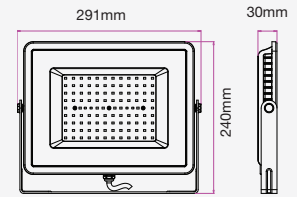

VT-100-B

- SKU: 412 | 3000K WARM WHITE
- SKU: 413 | 4000K DAY WHITE
- SKU: 414 | 6400K WHITE

WATTS	LUMENS	BOX QTY.
100w	8000	4 pcs