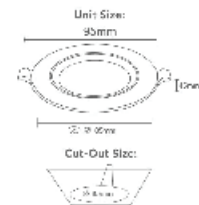

5 YEAR
WARRANTY*

Reflector Downlight - Black Housing

Introducing V-TAC's LED reflector downlights with black housing—available in 10w, 20w & 30w & CRI rating of >80, to achieve any residential, retail, or hospitality lighting need.

- AC:85-265V,50/60Hz
- CRI >80
- 30,000 Life Hours
- 120° Beam Angle
- Aluminium Material
- 85% Energy Saving

MODEL
VT-2-13

- SKU: 20051 | 3000K WARM WHITE
- SKU: 20052 | 4000K DAY WHITE
- SKU: 20053 | 6400K WHITE

WATTS	LUMENS	BOX QTY.
10w	800	40 pcs

MODEL
VT-2-23

- SKU: 20054 | 3000K WARM WHITE
- SKU: 20055 | 4000K DAY WHITE
- SKU: 20056 | 6400K WHITE

WATTS	LUMENS	BOX QTY.
20w	1600	20 pcs

MODEL
VT-2-33

- SKU: 20057 | 3000K WARM WHITE
- SKU: 20058 | 4000K DAY WHITE
- SKU: 20059 | 6400K WHITE

WATTS	LUMENS	BOX QTY.
30w	2400	10 pcs