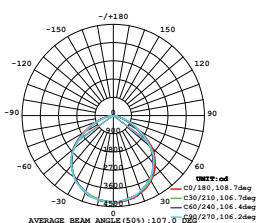

LUMINOUS INTENSITY DISTRIBUTION DIAGRAM