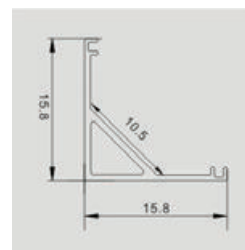

Aluminium Profiles-Milky

Model No:	VT-8109
SKU:	3353
Dimension:	2000x15.8x15.8mm
Color of Fixture:	Milky
EAN:	3800157636810

Aluminium Profiles-White Housing

Model No:	VT-8109-W
SKU:	3369
Dimension:	2000x15.8x15.8mm
Color of Fixture:	White
EAN:	3800157640190

Box Qty. 160 Pcs