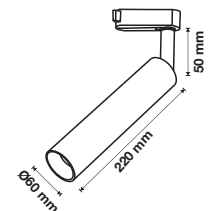

LED TRACKLIGHTS

4 Line Tracklights-White Body

A complete range of durable 7w to 20w 4-line LED track lights with aluminum body equipped with LED Chip by Samsung. These COB LEDs are also renowned for its high-CRI rating, perfect for retail lighting. Available in a stylish, clean white finish.

5 YEAR
WARRANTY*

- **COB LED Type**
- **30,000 hrs Lifespan**
- **24° Beam Angle**
- **AC:220-240V,50Hz**
- **High CRI of > 90**
- **Aluminum Body**

MODEL	WATTS	LUMENS	PF	CRI	BOX QTY.	BEAM ANGLE
VT-407-W	7w	490	>0.5	>90	40 pcs	24°

SKU: 350 | 3000K WARM WHITE
SKU: 351 | 4000K DAY WHITE
SKU: 352 | 5000K WHITE

MODEL	WATTS	LUMENS	PF	CRI	BOX QTY.	BEAM ANGLE
VT-415-W	15w	1200	>0.5	>90	40 pcs	24°

SKU: 356 | 3000K WARM WHITE
SKU: 357 | 4000K DAY WHITE
SKU: 358 | 5000K WHITE

MODEL	WATTS	LUMENS	PF	CRI	BOX QTY.	BEAM ANGLE
VT-420-W	20w	1600	>0.9	>90	40 pcs	24°

SKU: 362 | 3000K WARM WHITE
SKU: 363 | 4000K DAY WHITE
SKU: 364 | 5000K WHITE