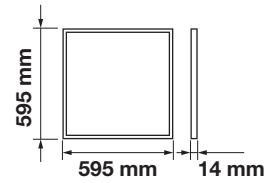

Emergency Pack:	Available
Voltage/Frequency:	AC:220-240V,50/60Hz
Luminous Flux:	3600lm
Beam Angle:	120°

LED Type:	SMD
CRI:	>80
PF:	>0.9
Shape:	Square

Body Type:	Aluminium+PMMA+PP
Dimension:	595x595x14mm
Box Qty:	6 Pcs