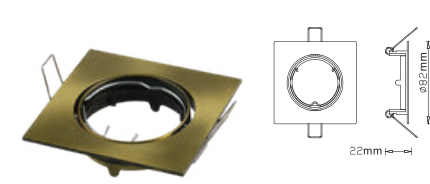

Fitting Square-GU10

Model No	VT-779-SG
SKU:	8581
Base:	GU10
Material:	Zinc alloy
Shape:	Square
Color of Fxture:	Gold
Dimension:	82x82x22mm
Cutting Size:	74mm
EAN:	3800157651868
Box Qty:	100 Pcs