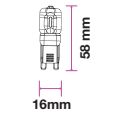

Capsules-G9

4W VT-2254

SKU: 2742 - 2700K Warm White 3800157645324
SKU: 2743 - 4000K Day White 3800157645331
SKU: 2744 - 6400K White 3800157645348

EQ. Watts: 35w
Voltage/Frequency: AC:230V
Luminous Flux: 410lm
LED Type: COB

CRI: >80
PF: >0.7
Base: G9
Beam Angle: 300°

Body Type: Glass
Dimension: 16x58mm
Box Qty: 400 Pcs