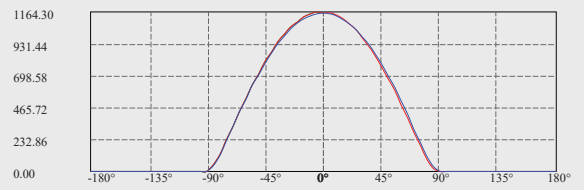

C180(Max): —
C0/C180: —
C90/C270: —
Field angle(10%Imax):C0/180Left:81.0 Right:78.8
                                  :C90/270Left:80.7 Right:80.0
Beam Angle(50%Imax):C0/180Left:57.8 Right:55.7
                                  :C90/270Left:57.6 Right:56.8