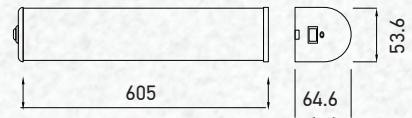

10w   **VT-7010-CH**   **Built In LED**
SKU: 3916 - 4000K Day White   3800157626118
SKU: 3917 - 6400K White   3800157626125

Voltage/Frequency:	AC:220-240V,50/60Hz
Luminous Flux:	950lm
LED Type:	SMD
CRI:	>80
PF:	>0.5
Beam Angle:	150°

No. of LED:	N/A
Material :	Aluminium+PC
Unit GW :	0.63 Kg
Life Span:	30,000 Hours
Size :	605x53.6x64.6mm
Box Qty:	10Pcs

Mirror Surface Light - White Cap