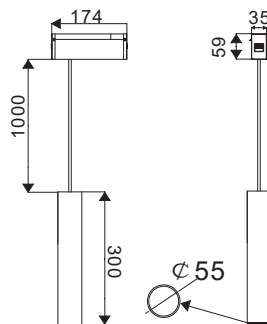

Magnetic Spotlight

15w VT-4215

SKU: 7966 - 3000K Warm White 3800157652841
SKU: 7967 - 4000K Day White 3800157652858

Voltage/Frequency:	DC:24V	Beam Angle:	36°
Luminous Flux:	900lm	Body Type:	Aluminium
LED Type:	COB	Life span:	30,000 Hours
CRI:	>90	Dimension:	166x100x55mm
Color of Fixture:	Black	Box Qty:	16 PCS

3 YEAR WARRANTY*

UGR<19

Magnetic Pendant Light

15w VT-4315

SKU: 7968 - 3000K Warm White 3800157652865
SKU: 7969 - 4000K Day White 3800157652872

Voltage/Frequency:	DC:24V	Beam Angle:	36°
Luminous Flux:	1000lm	Body Type:	Aluminium
LED Type:	COB	Life span:	30,000 Hours
CRI:	>90	Dimension:	300x55mm
Color of Fixture:	Black	Box Qty:	12 PCS

3 YEAR WARRANTY*

UGR<19