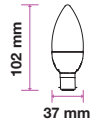

Bulbs-Candle-B22
6W VT-1965

SKU: 4440 - 2700K Warm White 3800157607667
SKU: 7346 - 6400K White 3800157627283

EQ. Watts: **40w**
Voltage/Frequency: **AC:220-240V,50Hz**
Luminous Flux: **470lm**
Commercial Type: **Candle**

LED Type: **SMD**
CRI: **>80**
PF: **>0.5**
Base: **B22**

Beam Angle: **200°**
Body Type: **ThermoPlastic**
Dimension: **37x102mm**
Box Qty: **200 Pcs**

Bulbs-P45-E14
4W VT-1819

SKU: 4123 - 2700K Warm White 3800230620996
SKU: 4174 - Day White 3800230621009
SKU: 4124 - 6400K White 3800230621016

EQ. Watts: **30w**
Voltage/Frequency: **AC:220-240V,50Hz**
Luminous Flux: **320lm**
Commercial Type: **P45**

LED Type: **SMD**
CRI: **>80**
PF: **>0.4**
Base: **E14**

Beam Angle: **180°**
Body Type: **Thermoplastic**
Dimension: **45x82mm**
Box Qty: **200 Pcs**