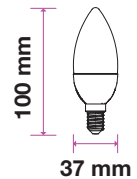

LED PLASTIC BULBS
Candle C37

5 YEAR
WARRANTY*

Candle | E14

Candle | E27

Flame Candle

Candle | E14

| MODEL | WATTS | EQ.WATTS | LUMENS | BASE | SHAPE | BOX QTY. |
|-----------------------------|-------|----------|--------|------|--------|----------|
| VT-226 | 5.5w | 40w | 470 | E14 | Candle | 200 pcs |
| SKU: 171 3000K WARM WHITE | | | | | | |
| SKU: 172 4000K DAY WHITE | | | | | | |
| SKU: 173 6400K WHITE | | | | | | |