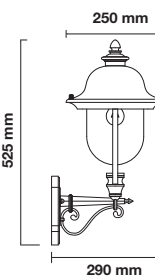

Wall Lamp
VT-853

SKU: 7532 3800157630085

Voltage:	AC:220-240V,50Hz
Max.Watts:	60W
IP Rating:	IP44
Holder:	E27
Color of Fixture:	Matt Black
Body Type:	Aluminium, Glass
Size:	290x250x525mm
Box Qty:	6 Pcs