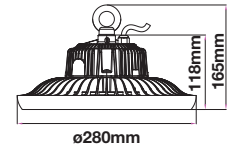

LUMINOUS INTENSITY DISTRIBUTION DIAGRAM