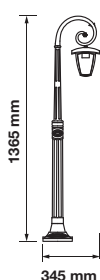

Stand Lamp

VT-737

SKU: 7060

3800157612630

Voltage: AC:220-240V,50Hz

Max.Watts: 60W

IP Rating: IP44

Holder: E27

Color of Fixture: Black

Body Type: Aluminium+Glass

Size: 345x1365mm

Box Qty: 1 Pcs