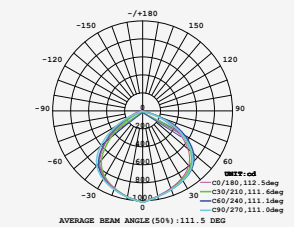

LUMINOUS INTENSITY DISTRIBUTION DIAGRAM