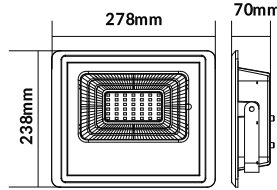

20W Solar Panel with LED Floodlight
VT-60W

SKU: 8575 - 4000K Day White   3800157645607
SKU: 94010 - 6000K White   3800157645768

Battery:	10000mAh
Voltage/Frequency:	DC:6.4V
Luminous Flux:	1650lm
Color of Fixture:	Black
Charging Time:	4 Hours
Working Time:	8 Hours
IP Rating:	IP65
Beam Angle:	120°
CRI:	>70
Body Type:	Aluminium
Dimension:	270x70x238mm
Box Qty:	5Pcs