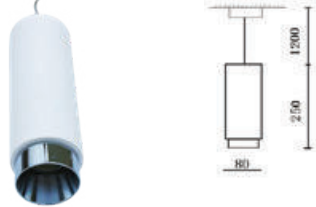

Fitting-Pendant Metal-1XGU10

Model No	VT-864-CH
SKU:	3129
Base:	GU10
Material:	Gypsum with metal
Shape:	Round
Color of Fixture:	White+Chrome
Dimension:	ø250x80mm
Cutting Size:	N/A
EAN:	3800157634540
Box Qty:	9 pcs