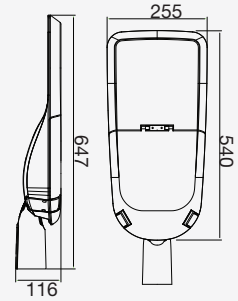

VT-80ST

SKU: 541 | 4000K DAY WHITE

WATTS	LUMENS	BOX QTY.
80w	10400	1 pcs

Available with

SKU: 546