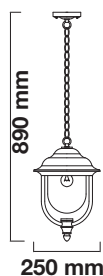

Ceiling Lamp

VT-850

SKU: 7529

3800157630054

Voltage: AC:200-240V,50Hz

Max.Watts: 60W

IP Rating: IP44

Holder: E27

Color of Fixture: Matt Black

Body Type: Aluminium+PC

Size: 250x890mm

Box Qty: 8 Pcs