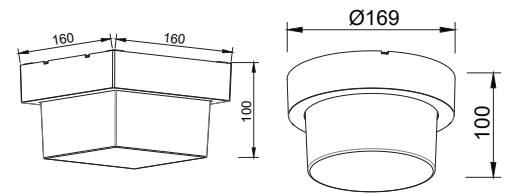

Sensor Compatible:	Yes
Voltage/Frequency:	AC:220-240V,50/60Hz
Luminous Flux:	900lm
IP Rating:	IP65
CRI:	>80

PF:	>0.5
Beam Angle:	158°
Body Type:	PC
Dimension:	169x100mm
Box Qty:	20 Pcs