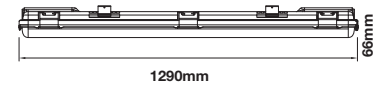

Voltage/Frequency: AC:200-240V,50/60Hz
Luminous Flux: 3400lm
LED Type: SMD
CRI: >80

PF: >0.9
Beam Angle: 120°
Body Type: Plastic+ABS
On/Off: >10,000

Life span: 30,000 Hours
Gross weight: 1.33 kg
Dimension: 1290x116x66mm
Box Qty: 10 Pcs