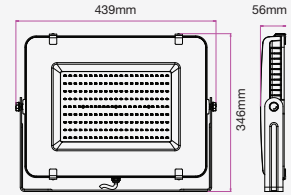

VT-200-W

SKU: 420 | 4000K DAY WHITE
SKU: 421 | 6400K WHITE

WATTS	LUMENS	BOX QTY.
200w	16000	2 pcs