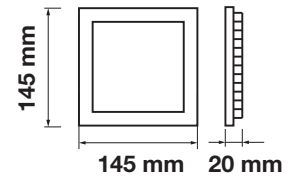

| | |
|------------|--------------|
| Body Type: | Aluminium |
| Dimension: | 300x300x12mm |
| Box Qty: | 10 Pcs |

SG Series-Square

8w VT-800 SQ

SKU: 4818 - 6400K White 3800230622563

Cutting Size:
125x125mm