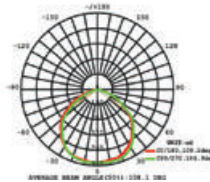

E Series-Black Body 30W VT-4031B

SKU: 5952 - 3000K Warm White 3800157625456
SKU: 5953 - 4000K Day White 3800157625463
SKU: 5954 - 6500K White 3800157625470

Sensor Compatible:	Yes
Voltage/Frequency:	AC:220-240V,50Hz
Luminous Flux:	2550lm
Color of Fixture:	Black
CRI:	>70
PF:	>0.9
IP Rating:	IP65
Beam Angle:	110°
Body Type:	Aluminium
Dimension:	185x163x26mm
Box Qty:	20 Pcs

**IP65
RATING**