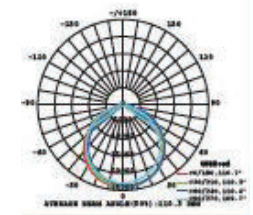

1-10V DIMMABLE

IP65 RATING