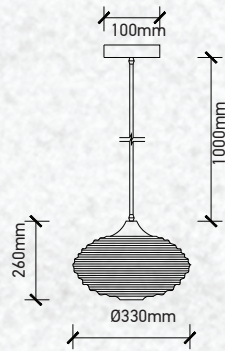

Diamond Cut Glass-Transparent

Model:	VT-7350-HT
SKU:	3879
EAN:	3800157620970
Size:	Ø330x260x1000mm
Box Qty:	8Pcs
Material:	Glass+Metal