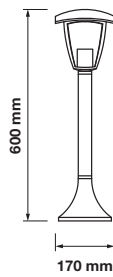

Stand Lamp

VT-736

SKU: 7059

3800157612623

Voltage: AC:220-240V,50Hz

Max.Watts: 60W

IP Rating: IP44

Holder: E27

Color of Fixture: Black

Body Type: Aluminium+Glass

Size: 170x600mm

Box Qty: 10 Pcs