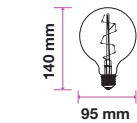

Amber Cover -Filament-Globe-E27

5W VT-2075

SKU: 7217 - 2200K Warm White 3800157617253

EQ. Watts:	30w
Voltage/Frequency:	AC:220-240V,50/60Hz
Luminous Flux:	300lm
Commercial Type:	G95

LED Type:	Filament
CRI:	>80
PF:	>0.5
Base:	E27

Beam Angle:	300°
Body Type:	Glass
Dimension:	95x138mm
Box Qty:	50 Pcs