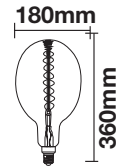

SpecialBulbs

Filament-BF180-E27

8W VT-2168D

SKU: 7463 - 2000K Warm White 3800157637381

EQ. Watts:	40w
Voltage/Frequency:	AC:220-240V,50Hz
Luminous Flux:	500lm
Commercial Type:	BF180

LED Type:	Filament
CRI:	>80
PF:	>0.5
Base:	E27

Beam Angle:	340°
Body Type:	Glass
Dimension:	180x360mm
Box Qty:	6 Pcs