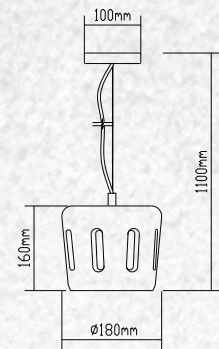

Concrete-Lampshade

Model:	VT-7202
SKU:	3853
EAN:	3800157619028
Size:	180x160x1100mm
Box Qty:	4Pcs
Material:	Concrete