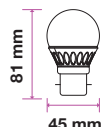

Bulbs-G45-E27

4W VT-1830

SKU: 4160 - 2700K Warm White 3800230621047
SKU: 4162 - 4000K Day White 3800230621054
SKU: 4207 - 6400K White 3800230624611

EQ. Watts: 30w
Voltage/Frequency: AC:220-240V,50Hz
Luminous Flux: 320lm
Commercial Type: G45

LED Type: SMD
CRI: >80
PF: >0.4
Base: E27

Beam Angle: 180°
Body Type: ThermoPlastic
Dimension: 45x82mm
Box Qty: 200 Pcs

Bulbs-G45-E27

5.5W VT-1879N

SKU: 7407 - 2700K Warm White 3800157629485
SKU: 7408 - 4000K Day White 3800157629492
SKU: 7409 - 6400K White 3800157629508

EQ. Watts: 40w
Voltage/Frequency: AC:220-240V,50Hz
Luminous Flux: 470lm
Commercial Type: G45

LED Type: SMD
CRI: >80
PF: >0.5
Base: E27

Beam Angle: 180°
Body Type: ThermoPlastic
Dimension: 45x82mm
Box Qty: 200 Pcs

Bulbs-G45 - 3Pc Pack

5.5W VT-2176

SKU: 7362 - 2700K Warm White 3800157628204
SKU: 7363 - 4000K Day White 3800157628211
SKU: 7364 - 6400K White 3800157628228

EQ. Watts: 40w
Voltage/Frequency: AC:220-240V,50Hz
Luminous Flux: 470lm
Commercial Type: G45

LED Type: SMD
CRI: >80
PF: >0.5
Base: E27

Beam Angle: 180°
Body Type: ThermoPlastic
Dimension: 45x82mm
Box Qty: 60 Pcs

Bulbs-G45-6Pc Pack

5.5W VT-2256

SKU: 2730 - 2700K Warm White 3800157645201
SKU: 2731 - 4000K Day White 3800157645218
SKU: 2732 - 6400K White 3800157645225

EQ. Watts: 40w
Voltage/Frequency: AC:220-240V,50Hz
Luminous Flux: 470lm
Commercial Type: G45

LED Type: SMD
CRI: >80
PF: >0.5
Base: E27

Beam Angle: 180°
Body Type: Thermoplastic
Dimension: 45x82mm
Box Qty: 30 Pcs

Bulbs-G45-B22

5.5W VT-2197D

SKU: 7419 - 2700K Warm White 3800157633079

EQ. Watts: 50w
Voltage/Frequency: AC:220-240V,50Hz
Luminous Flux: 470lm
Commercial Type: G45

LED Type: SMD
CRI: >80
PF: >0.7
Base: B22