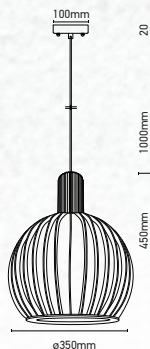

Model: VT-3100
SKU: 40571
EAN: 3800157655187
Size: Ø300xH940mm
Box Qty: 1Pcs
Material: Rattan Finish

NEW

Wooden Pendant