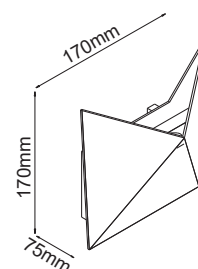

5w VT-825

Sensor Compatible:	Yes
Voltage/Frequency:	AC:220-240V,50/60Hz
Luminous Flux:	550lm
IP Rating:	IP65
CRI:	>80

PF:	>0.5
Beam Angle:	120°
Body Type:	Aluminium
Dimension:	170x170x75mm
Box Qty:	20 Pcs

Triangle Light

6w VT-826

Sensor Compatible:	Yes
Voltage/Frequency:	AC:220-240V,50/60Hz
Luminous Flux:	660lm
IP Rating:	IP65
CRI:	>80

PF:	>0.5
Beam Angle:	Up15°-Down120°
Body Type:	Aluminium
Dimension:	90x200x90mm
Box Qty:	20 Pcs