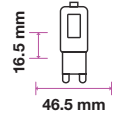

Capsules-G9

2.5W VT-1946

SKU: 4466 - 3000K Warm White 3800157609005
SKU: 4467 - 4000K Day White 3800157609012
SKU: 4468 - 6400K White 3800157609029

EQ. Watts: 25w
Voltage/Frequency: AC:220-240V,50Hz
Luminous Flux: 200lm
LED Type: SMD

CRI: >80
PF: >0.4
Base: G9
Beam Angle: 300°

Body Type: Plastic
Dimension: 16.5x46.5mm
Box Qty: 400 Pcs