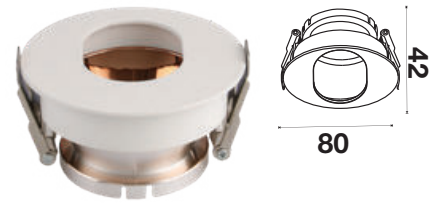

Fitting Round-GU10

Model No	VT-874-WR
SKU:	3163
Base:	GU10
Material:	Aluminium+PC
Shape:	Round
Color of Fixture:	White+Rose Gold
Dimension:	80x42mm
Cutting Size:	75mm
EAN:	3800157639064
Box Qty:	50 Pcs