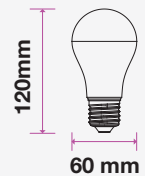

MODEL	WATTS	EQ.WATTS	LUMENS	BASE	SHAPE	BOX QTY.
VT-262D	12w	75w	1055	E27	A60	100 pcs

SKU: 20044 | 3000K WARM WHITE