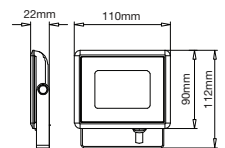

E Series-Black Body

10w VT-4011B

SKU: 5940 - 3000K Warm White 3800157625333
SKU: 5941 - 4000K Day White 3800157625340
SKU: 5942 - 6500K White 3800157625357