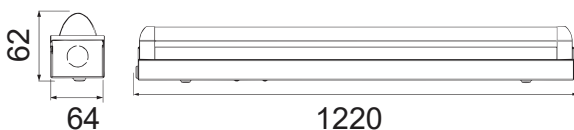

4
FEET

120
Lumen/W