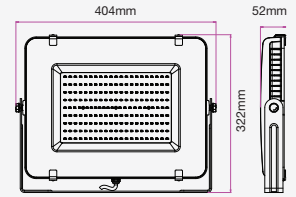

| WATTS | LUMENS | BOX QTY. |
|-------|--------|----------|
| 100w | 12000 | 4 pcs |

① METER WIRE

LUMINOUS INTENSITY DISTRIBUTION DIAGRAM

VT-156-W

SKU: 774 | 4000K DAY WHITE
 SKU: 775 | 6400K WHITE

120
 Lumen/W