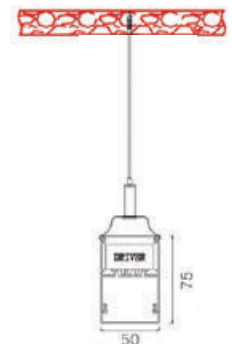

WATTS	LUMENS	SIZE
40w	3400	1200x50x75mm