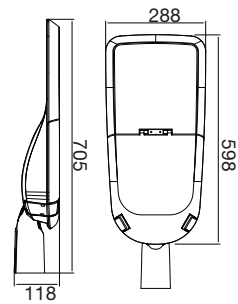

VT-120ST

SKU: 542 | 4000K DAY WHITE

WATTS	LUMENS	BOX QTY.
120w	15600	1 pcs

Available with

SKU: 547