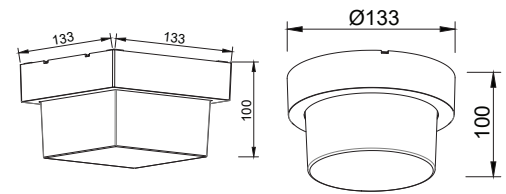

Sensor Compatible:	Yes
Voltage/Frequency:	AC:220-240V,50/60Hz
Luminous Flux:	550lm
IP Rating:	IP65
CRI:	>80

PF:	>0.6
Beam Angle:	128°
Body Type:	PC
Dimension:	133x133mx67m
Box Qty:	20 Pcs

LED Wall Lights
12W VT-828-RD