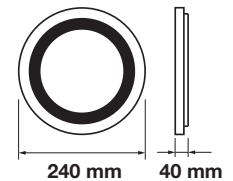

Body Type:	Aluminium
Dimension:	240x40mm
Box Qty:	20 Pcs