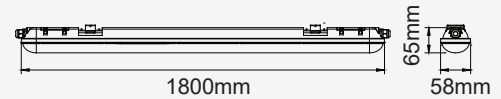

Waterproof Fittings

MODEL	WATTS	LUMENS	ON/OFF	BODY TYPE	PF	WEIGHT-KG	BOX QTY.
VT-160	60w	7200	15000	Plastic+Aluminium	>0.9	2.10	9 pcs

SKU: 678 | 4000K DAY WHITE
SKU: 679 | 6400K WHITE

5
YEAR
WARRANTY

4
FEET

IP65
RATING

120
Lumen/W