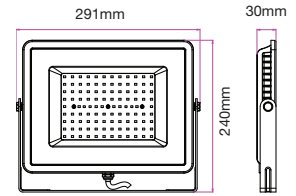

| WATTS | LUMENS | BOX QTY. |
|-------|--------|----------|
| 100w | 12000 | 4 pcs |

① METER WIRE

LUMINOUS INTENSITY DISTRIBUTION DIAGRAM

VT-156-W

SKU: 774 | 4000K DAY WHITE
 SKU: 775 | 6400K WHITE

120
 Lumen/W