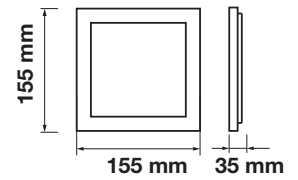

Body Type: Aluminium
Dimension: 155x155x35mm
Box Qty: 20 Pcs