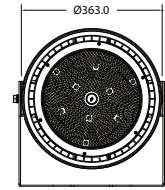

VT-501D

SKU: 493 | 5000K WHITE

WATTS	LUMENS	BEAM ANGLE	BOX QTY.
500w	67500	110°	1 pcs