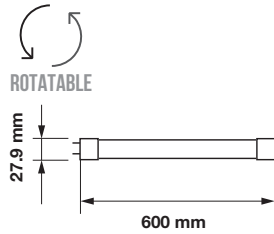

T8-Nano Plastic-Rotatable-60cm

10w VT-6072-R

SKU: 6229 - 3000K Warm White 3800157605212
SKU: 6231 - 6400K White 3800157605236

3 YEAR WARRANTY

Dummy Starter Included