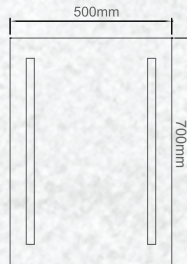

NEW

Mirror Lights

30W   **VT-8700**

SKU: 40451 - 6400K White   3800157654999

Voltage/Frequency:	AC:200-240V,50/60Hz
Luminous Flux:	750lm
CRI:	>80
Beam Angle:	120°
Material :	Iron
Unit GW :	9.2 Kg
IP Rating:	IP44
Size :	700x500x35mm
Box Qty:	1Pcs