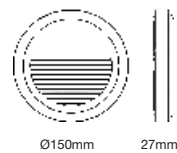

Step Light-Round-IP65
2W VT-1142-G

SKU: 1319 - 3000K Warm White 3800157620475
SKU: 1318 - 4000K Day White 3800157620468

IP65
RATING

Sensor Compatible: **Yes**

Voltage/Frequency: **AC:100-240V,50/60Hz**

Luminous Flux: **60lm**

LED Type: **SMD**

CRI: **>80**

PF: **>0.5**

Beam Angle: **55°**

Body Type: **PC**

Color of Fixture: **Grey**

Shape: **Round**

Dimension: **150x27mm**

Cutting Size: **N/A**

Box Qty: **50 Pcs**