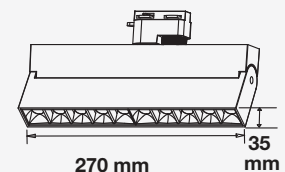

NEW

5 YEAR
WARRANTY*

LED TRACKLIGHTS

Linear Tracklights

Experience true colours through our LED Linear Tracklights efficient set of track lights with CRI >90, UGR<19 and flicker free. The latest LED technology from Samsung, and five years of warranty.

- 30,000 hrs Lifespan
- 30° Beam Angle
- AC:220-240V,50Hz
- Flicker Free
- High CRI of > 90
- Aluminum Body
- UGR<19

UGR<19

MODEL	WATTS	LUMENS	PF	CRI	BOX QTY.	BEAM ANGLE
VT-416-W	12W	960	>0.5	>90	40 pcs	30°

SKU: 20003 | 2700K WARM WHITE
SKU: 20004 | 4000K DAY WHITE

MODEL	WATTS	LUMENS	PF	CRI	BOX QTY.	BEAM ANGLE
VT-431-W	25W	2000	>0.9	>90	20 pcs	30°

SKU: 20009 | 2700K WARM WHITE
SKU: 20010 | 4000K DAY WHITE