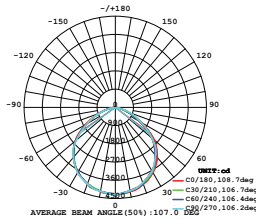

LUMINOUS INTENSITY DISTRIBUTION DIAGRAM