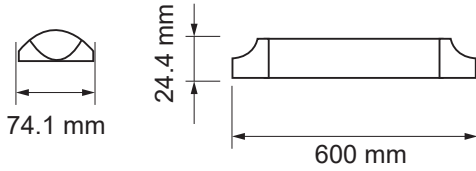

MODEL	WATTS	LUMENS	WEIGHT-KG	BOX QTY.
VT-8-20	20w	2400	0.42	10 pcs

SKU: 662 | 3000K WARM WHITE
SKU: 663 | 4000K DAY WHITE
SKU: 664 | 6400K WHITE

MODEL	WATTS	LUMENS	WEIGHT-KG	BOX QTY.
VT-8-40	40w	4800	0.84	10 pcs

SKU: 665 | 3000K WARM WHITE
SKU: 666 | 4000K DAY WHITE
SKU: 667 | 6400K WHITE