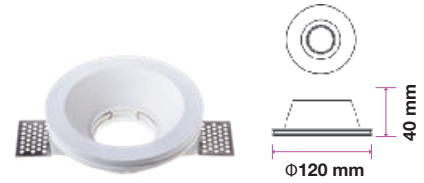

Fitting-Round-GU10

Model No	VT-776RD
SKU:	3640
Base:	GU10
Material:	Gypsum
Shape:	Round
Color of Fixture:	White
Dimension:	Ø120x40mm
Cutting Size:	Ø123mm
EAN:	3800157616348
Box Qty:	24 Pcs