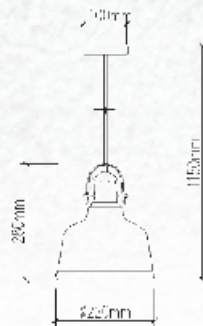

Transparent Glass Pendant

Model:	VT-7220-T
SKU:	3727
EAN:	3800157611008
Size:	220x280x1150mm
Box Qty:	8Pcs
Material:	Glass+Metal