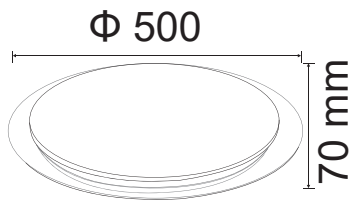

Domelight-Remote Control-CCT Changeable

65w VT-8501

SKU:1473-3IN1

3800157643542

Sensor Compatible:	Yes
Voltage/Frequency:	AC:200-240V,50/60Hz
Luminous Flux:	4900lm
IP Rating:	IP20
CRI:	>80
PF:	>0.6

Beam Angle:	180°
Color of Fixture:	White
Body Type:	PC+Metal
Shape:	Round
Dimension:	D:500mm
Box Qty:	8 Pcs