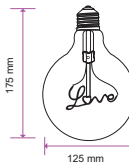

EQ. Watts:	30w
Voltage/Frequency:	AC:220-240V, 50Hz
Luminous Flux:	70lm
Commercial Type:	G125

LED Type:	Filament
CRI:	>80
PF:	>0.45
Base:	E27

Beam Angle:	300°
Body Type:	Glass
Dimension:	Ø125x175mm
Box Qty:	50 Pcs