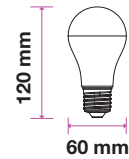

Beam Angle:	200°
Body Type:	Thermoplastic
Dimension:	60x120mm
Box Qty:	100 Pcs