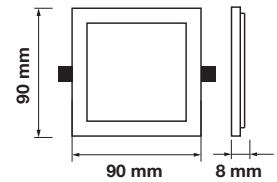

Trimless Panel-Square
8W VT-888SQ

SKU: 4943 - 3000K Warm White 3800157606592
SKU: 4944 - 4000K Day White 3800157606608
SKU: 4945 - 6400K White 3800157606615

Cutting Size:
75x75mm

Emergency Pack: **Available**
Voltage/Frequency: **AC:85-265V,50/60Hz**
Luminous Flux: **800lm**
Beam Angle: **120°**

LED Type: **SMD**
CRI: **>80**
PF: **>0.9**
Shape: **Square**

Body Type: **Aluminium**
Dimension: **90x90x8mm**
Box Qty: **100 Pcs**