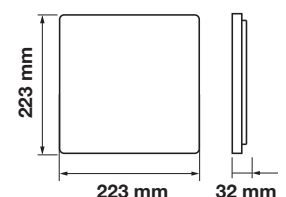

Cutting Size: 75-200mm