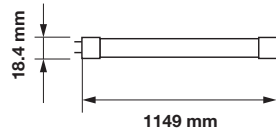

T5-Glass Plastic-120cm

16w VT-1225

SKU: 6320 - 4000K Day White 3800157619295
SKU: 6321 - 6500K White 3800157619301

EQ. Watts:	28w
Voltage/Frequency:	AC:220-240V,50Hz
Luminous Flux:	1600lm
LED Type:	SMD
CRI:	>80

PF:	>0.5
Beam Angle:	160°
Body Type:	Glass with PET
Holder:	G5
Instant start :	0-100% in < 1s

On/Off:	>15,000
Life span:	20,000 Hours
Gross weight:	208g
Dimension:	18.4x1149mm
Box Qty:	25 Pcs