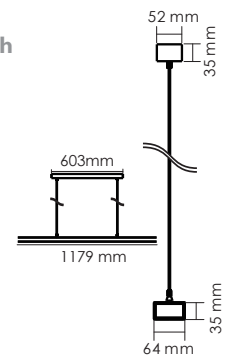

WATTS	LUMENS
UP 30w	UP-3300
DOWN 30w	DOWN-3300

SIZE
1179x64x35mm

BOX QTY.
8 pcs