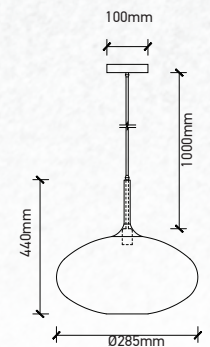

Model:	VT-7281-BG
SKU:	3885
EAN:	3800157621038
Size:	285x440x1000mm
Box Qty:	4Pcs
Material:	Glass+Metal