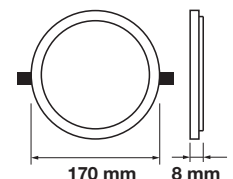

Emergency Pack:	Available
Voltage/Frequency:	AC:85-265V,50/60Hz
Luminous Flux:	2200lm
Beam Angle:	120°

LED Type:	SMD
CRI:	>80
PF:	>0.9
Shape:	Round

Body Type:	Aluminium
Dimension:	Ø170x8mm
Box Qty:	40 Pcs