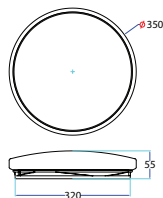

Sensor Compatible:	Yes
Voltage/Frequency:	AC:175-265V,50/60Hz
Luminous Flux:	1440lm
IP Rating:	IP20
CRI:	>80
PF:	>0.5

Beam Angle:	120°
Color of Fixture:	White
Body Type:	Plastic
Shape:	Round
Dimension:	Ø350x55mm
Box Qty:	5 Pcs

Smart Domelight-CCT Changeable by
Switch

36w VT-8436-S

SKU: 7608 - 3IN1 3800157652230