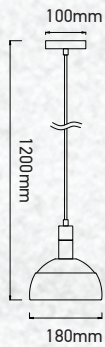

E14 HOLDER

Pendant-Aluminium Shade-White

| | |
|-----------|-------------------|
| Model: | VT-7100-WH |
| SKU: | 3920 |
| EAN: | 3800157626156 |
| Size: | 180x100x1200mm |
| Box Qty: | 12Pcs |
| Material: | Plastic+Aluminium |