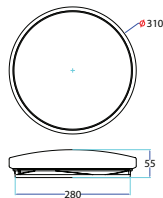

Sensor Compatible:	Yes
Voltage/Frequency:	AC:175-265V,50/60Hz
Luminous Flux:	1080lm
IP Rating:	IP20
CRI:	>80
PF:	>0.5

Beam Angle:	120°
Color of Fixture:	White
Body Type:	Plastic
Shape:	Round
Dimension:	Ø310x55mm
Box Qty:	5 Pcs

Smart Domelight-CCT Changeable by
Switch

24w VT-8424-S

SKU: 7606 - 3IN1 3800157652216