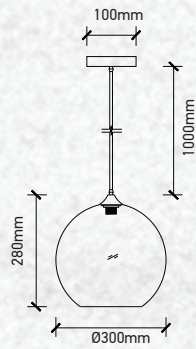

Transparent Glass-Metal Series

Model:	VT-7302
SKU:	3865
EAN:	3800157620758
Size:	300x280x1000mm
Box Qty:	8Pcs
Material:	Glass+Metal