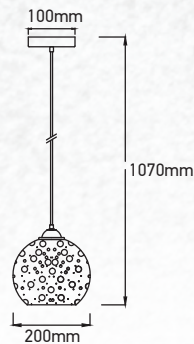

Model:	VT-7206
SKU:	40121
EAN:	3800157640626
Size:	ø200x100x1070mm
Box Qty:	8Pcs
Material:	Glass

3D Glass-Black Canopy