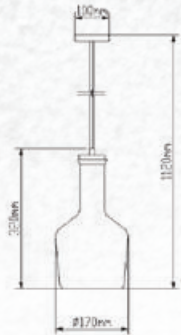

Model:	VT-7177
SKU:	3760
EAN:	3800157611336
Size:	170x320x1120mm
Box Qty:	8Pcs
Material:	Glass+Wood

Aluminum Pendant-White