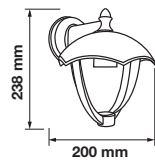

Wall Lamp
VT-731

SKU: 7047 3800157610407

Voltage:	AC:220-240V,50Hz
Max.Watts:	40W
IP Rating:	IP44
Holder:	E27
Color of Fixture:	Black
Body Type:	Aluminium+Plastic
Size:	200x238mm
Box Qty:	6 Pcs