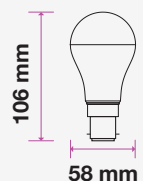

MODEL	WATTS	EQ.WATTS	LUMENS	BASE	SHAPE	BOX QTY.
VT-259D	9w	60	806	B22	A58	100 pcs
SKU: 852 | 3000K WARM WHITE