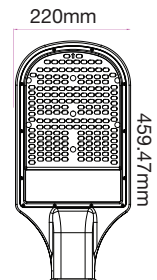

STREETLIGHT-ADAPTER

VT-795

SKU: 3624 3800157608152