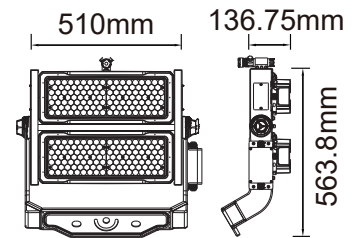

VT-502D

SKU: 497 | 4000K DAY WHITE