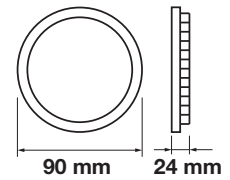

Body Type: Aluminium+Satin Nickel
Dimension: Ø90x24mm
Box Qty: 40 Pcs