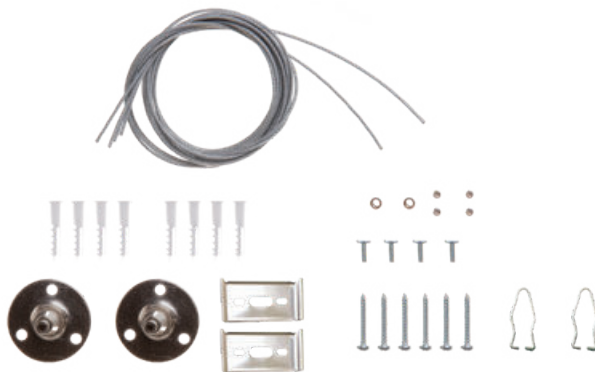

Waterproof Fitting

48w VT-1548

SKU: 6184 - 4500K Day White 3800157602389
SKU: 6185 - 6000K White 3800157602396

Voltage/Frequency: **AC:200-240V,50/60Hz**
Luminous Flux: **3840lm**
LED Type: **SMD**
CRI: **>70**

PF: **>0.7**
Beam Angle: **120°**
Body Type: **Plastic+ABS**
On/Off: **>10,000**

Life span: **20,000 Hours**
Gross weight: **1.86 kg**
Dimension: **1480x76x66mm**
Box Qty: **12 Pcs**