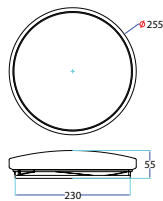

Sensor Compatible:	Yes
Voltage/Frequency:	AC:175-265V,50/60Hz
Luminous Flux:	720lm
IP Rating:	IP20
CRI:	>80
PF:	>0.5

Beam Angle:	120°
Color of Fixture:	White
Body Type:	Plastic
Shape:	Round
Dimension:	Ø255x55mm
Box Qty:	5 Pcs

Smart Domelight-CCT Changeable by
Switch

18w VT-8418-S

SKU: 7604 - 3IN1 3800157652193