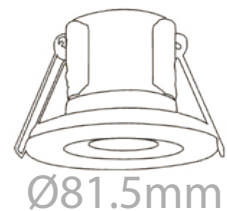

Cutting Size: Ø57mm

MODEL	WATTS	LUMENS	COLOR	BOX QTY.	SKU: 8887 | 3000K WARM WHITE SKU: 8888 | 4000K DAY WHITE SKU: 8889 | 6400K WHITE
VT-885-W	5w	500	White	6 pcs