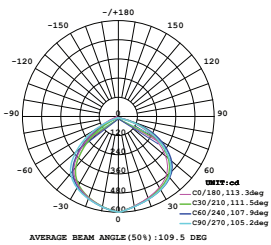

LUMINOUS INTENSITY DISTRIBUTION DIAGRAM