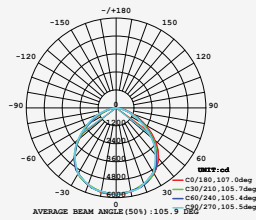

LUMINOUS INTENSITY DISTRIBUTION DIAGRAM