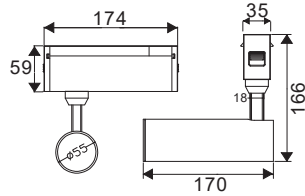

Magnetic Spotlight

15w VT-4215

SKU: 7966 - 3000K Warm White 3800157652841
SKU: 7967 - 4000K Day White 3800157652858

Voltage/Frequency:	DC:24V	Beam Angle:	36°
Luminous Flux:	900lm	Body Type:	Aluminium
LED Type:	COB	Life span:	30,000 Hours
CRI:	>90	Dimension:	166x100x55mm
Color of Fixture:	Black	Box Qty:	16 PCS

3 YEAR WARRANTY*

UGR<19

Magnetic Pendant Light

15w VT-4315

SKU: 7968 - 3000K Warm White 3800157652865
SKU: 7969 - 4000K Day White 3800157652872

Voltage/Frequency:	DC:24V	Beam Angle:	36°
Luminous Flux:	1000lm	Body Type:	Aluminium
LED Type:	COB	Life span:	30,000 Hours
CRI:	>90	Dimension:	300x55mm
Color of Fixture:	Black	Box Qty:	12 PCS

3 YEAR WARRANTY*

UGR<19