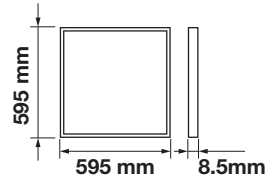

Emergency Pack:	Available
Voltage/Frequency:	AC:220-240V,50/60Hz
Luminous Flux:	3240lm
Beam Angle:	120°

LED Type:	SMD
CRI:	>80
PF:	>0.9
Shape:	Square

Body Type:	Aluminium+PS+PP
Dimension:	595x595x8.5mm
Box Qty:	6 Pcs