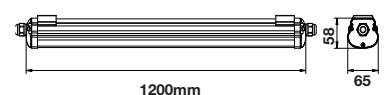

Waterproof Fitting-G Series

36w VT-1249

IP65
RATING

SKU: 6285 - 4000K Day White 3800157616492
SKU: 6284 - 6400K White 3800157616485

Voltage/Frequency: AC:200-240V,50/60Hz
Luminous Flux: 2880lm
LED Type: SMD
CRI: >70

PF: >0.9
Beam Angle: 120°
Body Type: Plastic
On/Off: >10,000

Life span: 20,000 Hours
Gross weight: 0.60 kg
Dimension: 1200x65x58mm
Box Qty: 12 Pcs