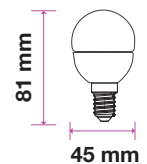

MODEL	WATTS	EQ.WATTS	LUMENS	BASE	SHAPE	BOX QTY.
VT-282	5.5w	40w	470	E14	P45	200 pcs
SKU: 856	| 3000K WARM WHITE					

ALSO AVAILABLE