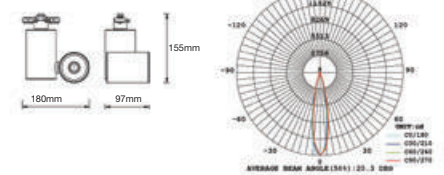

5 YEAR WARRANTY

Sensor Compatible:	Yes	Beam Angle:	24°
Voltage/Frequency:	AC:220-240V,50/60Hz	Color of Fixture:	White
Luminous Flux:	1350lm	Body Type:	Aluminium
LED Type:	COB	Life span:	30,000 Hours
CRI:	>95	Dimension:	Ø180x97x155mm
PF:	>0.9	Box Qty:	20 Pcs