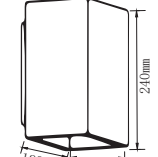

Concrete Wall Lamp

Model No	VT-892L
SKU:	8693
Base:	G9
Material:	Concrete
Shape:	Square
Color of Fxture:	Light Grey
Dimension:	120x100x120mm
EAN:	3800157655347
Box Qty:	12 Pcs

Concrete Wall Lamp

NEW