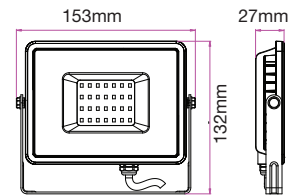

VT-20-1-B

SKU: 20012 | 4000K DAY WHITE
SKU: 948 | 6400K WHITE

WATTS	LUMENS	BOX QTY.
20w	1600	20 pcs