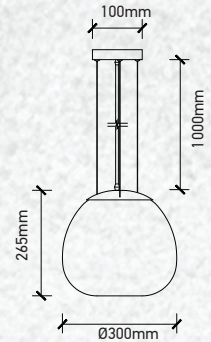

Designer Glass-Gun Grey

Model:	VT-7292
SKU:	3887
EAN:	3800157621052
Size:	Ø300x265x1000mm
Box Qty:	8Pcs
Material:	Glass