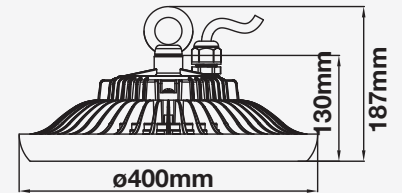

MODEL	WATTS	LUMENS	BEAM ANGLE	BOX QTY.
VT-9-200	200w	24000	120°	1 pcs

SKU: 580 | 4000K DAY WHITE
SKU: 581 | 6400K WHITE