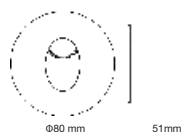

Sensor Compatible:	Yes
Voltage/Frequency:	AC:100-240V,50/60Hz
Luminous Flux:	120lm
LED Type:	COB
CRI:	>80
PF	>0.5

Beam Angle:	15°
Body Type:	Aluminium
Color of Fixture:	White
Shape:	Round
Dimension:	Ø80x51mm
Cutting Size:	Ø62mm
Box Qty:	100 Pcs