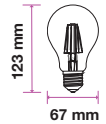

Clear Filament-A70-E27

12.5W VT-2133

SKU: 7460 - 6500K White 3800157637893
SKU: 7458 - 3000K Warm White 3800157637879
SKU: 7459 - 4000K Day White 3800157637886

EQ. Watts: **100w**
Voltage/Frequency: **AC:220-240V,50Hz**
Luminous Flux: **1550lm**
Commercial Type: **A70**

LED Type: **Filament**
CRI: **>80**
PF: **>0.5**
Base: **E27**

Beam Angle: **330°**
Body Type: **Glass**
Dimension: **70x132mm**
Box Qty: **50 Pcs**