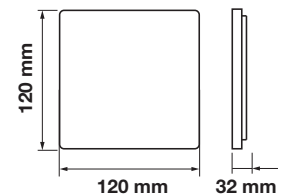

LED MINI PANELS

Square Adjustable Panel

V-TAC's new innovative adjustable mini panels are equipped with adjustable clips for a flexible cutting size of up to 200 mm. Built with the most stable drivers in the market, have low maintenance panels without the flashes and the flickers. These slim & modern panels lights up all the way to the edges, giving a contemporary lighting effect that is ideal for residential, office, or commercial indoor lighting.

- **Adjustable(Cut out) Panel**
- **SMD LED Type**
- **20,000 hrs Lifespan**
- **120° Beam Angle**
- **AC:85-265V,50/60Hz**
- **CRI: >80**
- **Aluminium Body**
- **On/Off Cycle: >15000**

5 YEAR
WARRANTY*

SKU: 730 | 3000K WARM WHITE
SKU: 731 | 4000K DAY WHITE
SKU: 732 | 6400K WHITE

MODEL	WATTS	LUMENS	BOX QTY.
VT-610SQ	12w	750	20 pcs

Cutting Size: 75-100mm

SKU: 736 | 3000K WARM WHITE
SKU: 737 | 4000K DAY WHITE
SKU: 738 | 6400K WHITE

MODEL	WATTS	LUMENS	BOX QTY.
VT-619SQ	18w	1350	20 pcs