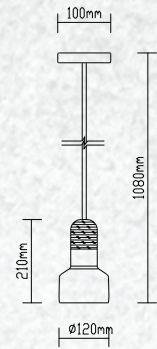

Concrete-Wooden

Model: VT-7125-GN
SKU: 3856
EAN: 3800157619059
Size: 120x210x1080mm
Box Qty: 8Pcs
Material: Concrete+Wood