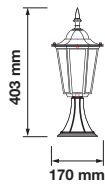

Stand Lamp

VT-753-B

SKU: 7074

3800157616270

Voltage:	AC:220-240V,50Hz
Max.Watts:	40W
IP Rating:	IP44
Holder:	E27
Color of Fixture:	Matt Black
Body Type:	Aluminium+Glass
Size:	170x403mm
Box Qty:	10 Pcs