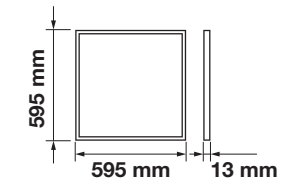

Emergency Pack:	Available
Voltage/Frequency:	AC:200-240V,50/60Hz
Luminous Flux:	5400lm
Beam Angle:	120°

LED Type:	SMD
CRI:	>80
PF:	>0.9
Shape:	Square

Body Type:	Aluminium+PMMA+PP
Dimension:	595x595x13mm
Box Qty:	6 Pcs