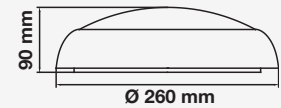

2D Bulkhead with Sensor

This range of LED bulkheads are recommended for purposes of increasing security in garages, walkways, and parking areas. With competitive detection range and dimmable functions, these bulkheads exhibit exceptional performance in outdoor security lighting.

- **AC:200-240V,50/60Hz**
- **120° / 360° Detection Angle**
- **3m, 5m, 8m, 10m (optional) Detection Distance**
- **Max D10Mx4M Detection Range**
- **10S, 1min, 5min, 10min customized Hold Time**
- **Day, 10Lux, 30Lux, 50Lux optional Day light Sensor**
- **Yes, 0, 10%, 20%, 30% optional Dimmable Function**
- **0.5~3m/s Detection Motion Speed**
- **PC Body type**
- **>3 hrs Emergency Operation time**
- **SMD LED Type**
- **30,000 hrs Lifespan**

5 YEAR
WARRANTY*

MODEL	WATTS	LUMENS	BOX QTY.
VT-09	8w	720	10 pcs

SKU: 818 | 4000K DAY WHITE

MODEL	WATTS	LUMENS	BOX QTY.
VT-16	15w	1400	10 pcs

SKU: 803 | 3000K WARM WHITE
SKU: 804 | 4000K DAY WHITE
SKU: 805 | 6400K WHITE

MODEL	WATTS	LUMENS	BOX QTY.
VT-22	15w	1450l	10 pcs

SKU:819 | 4000K DAY WHITE

VANDAL-PROOF