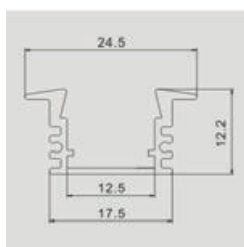

Aluminium Profiles-Milky

Model No:	VT-8115
SKU:	3357
Dimension:	2000x24.5x12.2mm
Color of Fixture:	Milky
EAN:	3800157636858

Box Qty. 120 Pcs