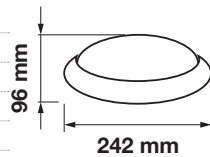

| | |
|-------------------|------------------------|
| Beam Angle: | 120° |
| Color of Fixture: | Black |
| Body Type: | Plastic CLAD Aluminium |
| Shape: | Oval |
| Dimension: | Ø242x96mm |
| Box Qty: | 10 Pcs |