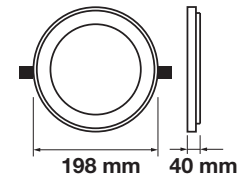

Cutting Size:
 Ø145mm

Emergency Pack: Available
 Voltage/Frequency: AC:100-240V,50/60Hz
 Luminous Flux: 1260lm
 Beam Angle: 120°

LED Type: SMD
 CRI: >80
 PF: >0.9
 Shape: Round

Body Type: Aluminium+Glass
 Dimension: Ø198x40mm
 Box Qty: 20 Pcs