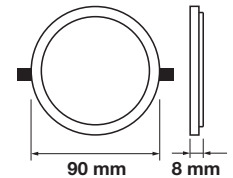

Emergency Pack:	Available
Voltage/Frequency:	AC:85-265V,50/60Hz
Luminous Flux:	800lm
Beam Angle:	120°

LED Type:	SMD
CRI:	>80
PF:	>0.9
Shape:	Round

Body Type:	Aluminium
Dimension:	Ø90x8mm
Box Qty:	100 Pcs