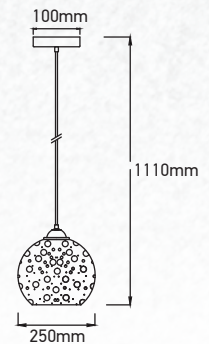

Model:	VT-7256
SKU:	40131
EAN:	3800157640633
Size:	ø250x100x1110mm
Box Qty:	8Pcs
Material:	Glass