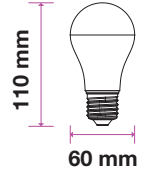

NEW

Thermoplastic Bulb

6.5W VT-2307

SKU: 2806 - 3000K WARM WHITE
SKU: 2807 - 4000K DAY WHITE
SKU: 2808 - 6400K WHITE

5 YEAR WARRANTY

SuperBRIGHT
160
LUMENS/W

EQ. WATTS: 75w
VOLTAGE/FREQUENCY: AC:220-240V, 50Hz
LUMINOUS FLUX: 1055lm
COMMERCIAL TYPE: A60

LED TYPE: SMD
CRI: >80
PF: >0.6
BASE: E27

BEAM ANGLE: 200°
BODY TYPE: Thermoplastic
DIMENSION: 65x134mm
BOX QTY: 100

NEW

Thermoplastic Bulb

9.5W VT-2310

SKU: 2809 - 3000K WARM WHITE
SKU: 2810 - 4000K DAY WHITE
SKU: 2811 - 6400K WHITE

5 YEAR WARRANTY

SuperBRIGHT
160
LUMENS/W

EQ. WATTS: 100w
VOLTAGE/FREQUENCY: AC:220-240V, 50Hz
LUMINOUS FLUX: 1521lm
COMMERCIAL TYPE: A60

LED TYPE: SMD
CRI: >80
PF: >0.6
BASE: E27

BEAM ANGLE: 200°
BODY TYPE: Thermoplastic
DIMENSION: 60x110mm
BOX QTY: 100

NEW

Thermoplastic Bulb

15W VT-2315

SKU: 2812 - 3000K WARM WHITE
SKU: 2813 - 4000K DAY WHITE
SKU: 2814 - 6400K WHITE

5 YEAR WARRANTY

SuperBRIGHT
160
LUMENS/W

EQ. WATTS: 150w
VOLTAGE/FREQUENCY: AC:220-240V, 50Hz
LUMINOUS FLUX: 2500lm
COMMERCIAL TYPE: A65

LED TYPE: SMD
CRI: >80
PF: >0.6
BASE: E27

BEAM ANGLE: 200°
BODY TYPE: Thermoplastic
DIMENSION: 60x121mm
BOX QTY: 100

NEW

Clear Filament Bulb

24W VT-2324

SKU: 2816 - 4000K DAY WHITE
SKU: 2817 - 6400K WHITE

5 YEAR WARRANTY

SuperBRIGHT
160
LUMENS/W

EQ. WATTS: 250w
VOLTAGE/FREQUENCY: AC:220-240V, 50Hz
LUMINOUS FLUX: 4000lm
COMMERCIAL TYPE: ED120

LED TYPE: Filament
CRI: >80
PF: >0.6
BASE: E27

BEAM ANGLE: 310°
BODY TYPE: Glass
DIMENSION: 120x300mm
BOX QTY: 20