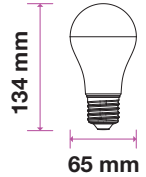

NEW

Thermoplastic Bulb

6.5W VT-2307

SKU: 2806 - 3000K WARM WHITE
SKU: 2807 - 4000K DAY WHITE
SKU: 2808 - 6400K WHITE

5 YEAR WARRANTY

SuperBRIGHT
160
LUMENS/W

EQ. WATTS: 75w
VOLTAGE/FREQUENCY: AC:220-240V, 50Hz
LUMINOUS FLUX: 1055lm
COMMERCIAL TYPE: A60

LED TYPE: SMD
CRI: >80
PF: >0.6
BASE: E27

BEAM ANGLE: 200°
BODY TYPE: Thermoplastic
DIMENSION: 65x134mm
BOX QTY: 100

NEW

Thermoplastic Bulb

9.5W VT-2310

SKU: 2809 - 3000K WARM WHITE
SKU: 2810 - 4000K DAY WHITE
SKU: 2811 - 6400K WHITE

5 YEAR WARRANTY

SuperBRIGHT
160
LUMENS/W

EQ. WATTS: 100w
VOLTAGE/FREQUENCY: AC:220-240V, 50Hz
LUMINOUS FLUX: 1521lm
COMMERCIAL TYPE: A60

LED TYPE: SMD
CRI: >80
PF: >0.6
BASE: E27

BEAM ANGLE: 200°
BODY TYPE: Thermoplastic
DIMENSION: 60x110mm
BOX QTY: 100

NEW

Thermoplastic Bulb

15W VT-2315

SKU: 2812 - 3000K WARM WHITE
SKU: 2813 - 4000K DAY WHITE
SKU: 2814 - 6400K WHITE

5 YEAR WARRANTY

SuperBRIGHT
160
LUMENS/W

EQ. WATTS: 150w
VOLTAGE/FREQUENCY: AC:220-240V, 50Hz
LUMINOUS FLUX: 2500lm
COMMERCIAL TYPE: A65

LED TYPE: SMD
CRI: >80
PF: >0.6
BASE: E27

BEAM ANGLE: 200°
BODY TYPE: Thermoplastic
DIMENSION: 60x121mm
BOX QTY: 100

NEW

Clear Filament Bulb

24W VT-2324

SKU: 2816 - 4000K DAY WHITE
SKU: 2817 - 6400K WHITE

5 YEAR WARRANTY

SuperBRIGHT
160
LUMENS/W

EQ. WATTS: 250w
VOLTAGE/FREQUENCY: AC:220-240V, 50Hz
LUMINOUS FLUX: 4000lm
COMMERCIAL TYPE: ED120

LED TYPE: Filament
CRI: >80
PF: >0.6
BASE: E27

BEAM ANGLE: 310°
BODY TYPE: Glass
DIMENSION: 120x300mm
BOX QTY: 20