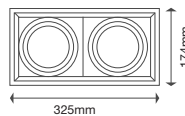

AR111-Accessories

Model No: VT-7222-B
SKU: 3582
Base: 2XAR111
Material: Aluminium
Color of Fixture: Black
Dimension: 325x174 mm
Cutting Size: 167x305mm.
EAN: 3800157607070
Box Qty: 12 Pcs