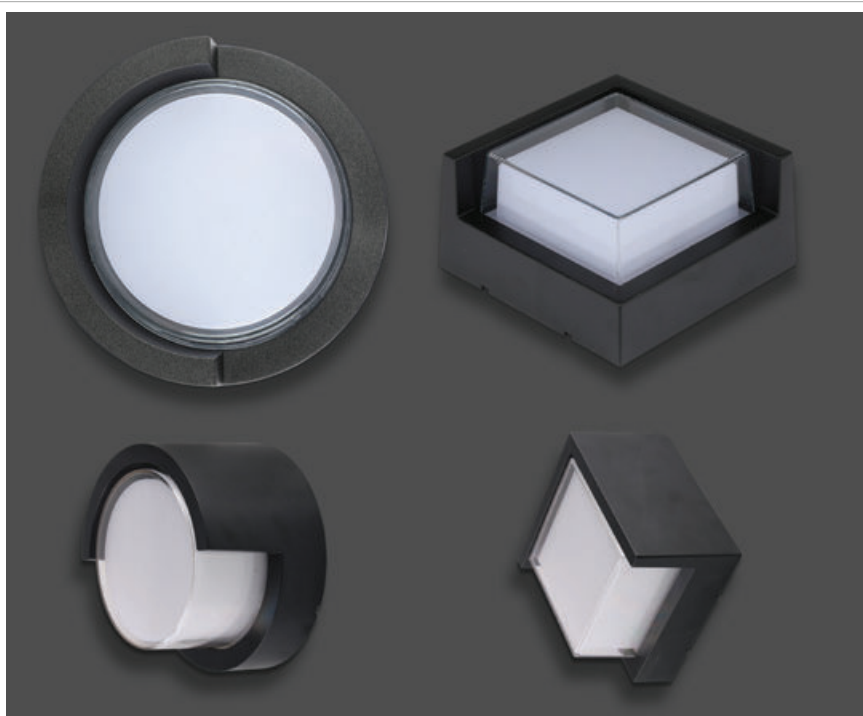

LED Wall Lights

12W VT-827-RD

Sensor Compatible:	Yes
Voltage/Frequency:	AC:220-240V,50/60Hz
Luminous Flux:	650lm
IP Rating:	IP65
CRI:	>80

PF:	>0.5
Beam Angle:	128°
Body Type:	PC
Dimension:	169x100mm
Box Qty:	20 Pcs

Round

SKU: 8537 - 3000K Warm White 3800157638869

SKU: 8538 - 4000K Day White 3800157638876

Square

SKU: 8539 - 3000K Warm White 3800157638883

SKU: 8540 - 4000K Day White 3800157638890