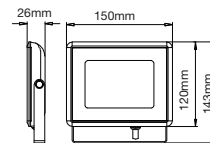

E Series-Black Body 20W VT-4021B

SKU: 5946 - 3000K Warm White 3800157625395
SKU: 5947 - 4000K Day White 3800157625401
SKU: 5948 - 6500K White 3800157625418

Sensor Compatible:	Yes
Voltage/Frequency:	AC:220-240V,50Hz
Luminous Flux:	1700lm
Color of Fixture:	Black
CRI:	>70
PF:	>0.9
IP Rating:	IP65
Beam Angle:	110°
Body Type:	Aluminium
Dimension:	150x143x26mm
Box Qty:	20 Pcs

**IP65
RATING**