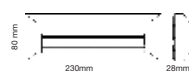

Sensor Compatible:	Yes	Beam Angle:	55°
Voltage/Frequency:	AC:100-240V,50/60Hz	Body Type:	PC
Luminous Flux:	110lm	Color of Fixture:	Black
LED Type:	SMD	Shape:	Rectangle
CRI:	>80	Dimension:	230x80x28mm
PF:	>0.5	Cutting Size:	N/A
		Box Qty:	50 Pcs