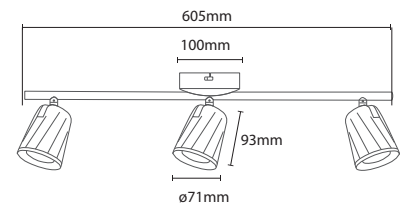

Tripple Head

18w VT-818-W

SKU: 8258 - 3000K Warm White
SKU: 8260 - 4000K Day White

3800157627085
3800157627108

Sensor Compatible:	Yes
Voltage/Frequency:	AC:220-240V,50/60Hz
Luminous Flux:	1440lm
IP Rating:	IP20
CRI:	>80

PF:	>0.5
Beam Angle:	100°
Body Type:	Plastic+Metal
Dimension:	605x100x93mm
Box Qty:	12 Pcs