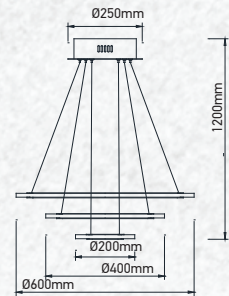

Chandelier Series

40w VT-40-1

Built In LED

SKU: 3874 - 3000K Warm White

3800157620888

Voltage/Frequency: AC:100-240V,50Hz

Luminous Flux: 2800lm

LED Type: SMD

CRI: >80

PF: >0.9

Beam Angle: 120°

No. of LED: 240 pcs

Material : Steel+PC

Unit GW : 3.90 Kg

Life Span: 20,000 Hours

Size : 400X210X1000mm

Box Qty: 1Pcs