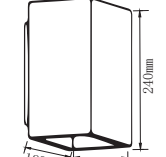

Model No	VT-893D
SKU:	8694
Base:	G9
Material:	Concrete
Shape:	Rectangle
Color of Fxture:	Dark Grey
Dimension:	120x100x240mm
EAN:	3800157655354
Box Qty:	6 Pcs

NEW