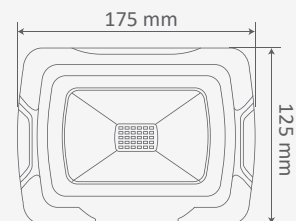

VT-20-R

SKU: 20039 | 4000K DAY WHITE
SKU:504 | 6400K WHITE

WATTS	LUMENS	BOX QTY.
20w	1400	20 pcs