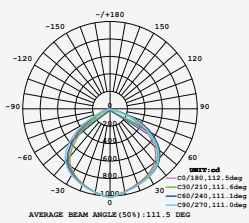

LUMINOUS INTENSITY DISTRIBUTION DIAGRAM