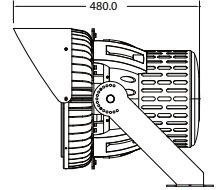

VT-501D

SKU: 493 | 5000K WHITE

WATTS	LUMENS	BEAM ANGLE	BOX QTY.
500w	67500	110°	1 pcs