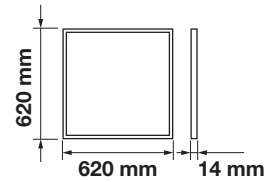

Emergency Pack:	Available
Voltage/Frequency:	AC:200-240V,50/60Hz
Luminous Flux:	3600lm
Beam Angle:	90°

LED Type:	SMD
CRI:	>80
PF:	>0.9
Shape:	Square

Body Type:	Aluminium+PMMA+PP
Dimension:	620x620x13mm
Box Qty:	6 Pcs