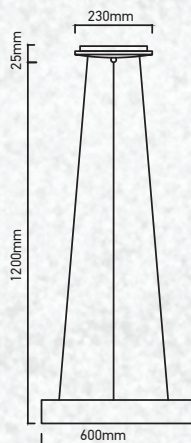

Pendant Light-White

30w VT-32-1-W Built In LED

SKU: 3995 -3000K Warm White 3800157638807

Voltage/Frequency: AC:220-240V,50Hz

Luminous Flux: 2250lm

LED Type: SMD

CRI: >80

PF: >0.9

Beam Angle: 120°

No. of LED: 180 pcs

Material : Iron+Acrylic

Unit GW : 4.3 Kg

Life Span: 30,000 Hours

Size : 600mm

Box Qty: 1Pcs