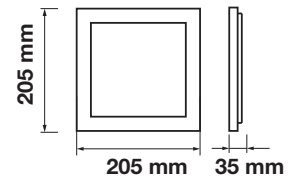

Body Type: Aluminium
Dimension: 205x205x35mm
Box Qty: 20 Pcs