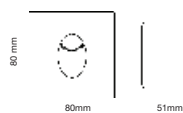

Steplight-Round
3W VT-1109RD

Sensor Compatible:	Yes
Voltage/Frequency:	AC:100-240V,50/60Hz
Luminous Flux:	120lm
LED Type:	COB
CRI:	>80
PF	>0.5

Beam Angle:	15°
Body Type:	Aluminium
Color of Fixture:	White
Shape:	Square
Dimension:	80x80x51mm
Cutting Size:	Ø62mm
Box Qty:	100 Pcs