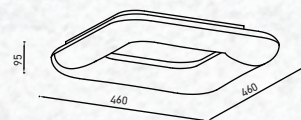

Designer Series Surface-Color Changing

40w VT-7463

SKU: 3971 -3IN1

3800157636650

Voltage/Frequency: AC:220-240V,50Hz

Luminous Flux: 3600lm

LED Type: SMD

CRI: >80

PF: >0.9

Beam Angle: 120°

No. of LED: 384 pcs

Material : PC

Unit GW : 3.95 kgs

Life Span: 30,000 Hours

Size : 460x460x95mm

Box Qty: 1Pcs