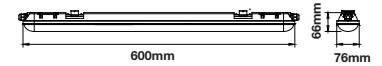

Waterproof Fitting

18w VT-6048

SKU: 6198 - 4500K Day White 3800157603256
SKU: 6199 - 6000K White 3800157603263

Voltage/Frequency: **AC:200-240V,50Hz**
Luminous Flux: **1440lm**
LED Type: **SMD**
CRI: **>70**

PF: **>0.9**
Beam Angle: **120°**
Body Type: **Plastic+ABS**
On/Off: **>10,000**

Life span: **20,000 Hours**
Gross weight: **0.80 kg**
Dimension: **600x76x66mm**
Box Qty: **12 Pcs**