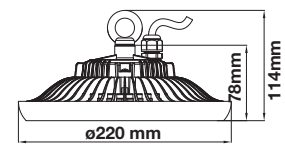

UFO-Highbay-120°

50w VT-9065-W

SKU: 5609 - 3000K Warm White

3800157626507

SKU: 5610 - 4000K Day White

3800157626514

SKU: 5611 - 6400K White

3800157626521

Sensor Compatible:	Yes
Voltage/Frequency:	AC:220-240V,50Hz
Luminous Flux:	4000lm
LED Type:	SMD
CRI:	>70
PF:	>0.9
Beam Angle:	120°
Body Type:	Die Cast Aluminium
IP Rating:	IP44
Dimension:	220x114mm
Box Qty:	8 Pcs

120° BEAM ANGLE

LUMINOUS INTENSITY DISTRIBUTION DIAGRAM