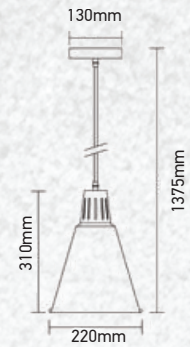

Aluminum-Sand finish-Grey

Model:	VT-7520-G
SKU:	3701
EAN:	3800157610742
Size:	220x310x1375mm
Box Qty:	4Pcs
Material:	Aluminium+Sand Finish