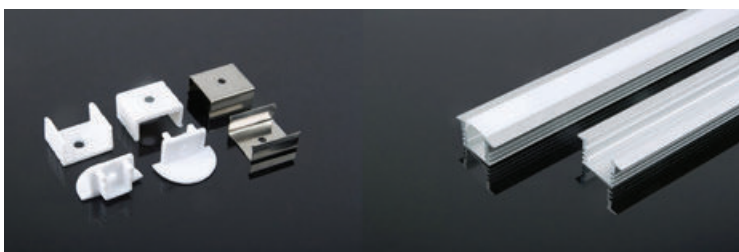

Aluminium Profiles-Milky

Model No:	VT-8115
SKU:	3357
Dimension:	2000x24.5x12.2mm
Color of Fixture:	Milky
EAN:	3800157636858

Box Qty. 120 Pcs