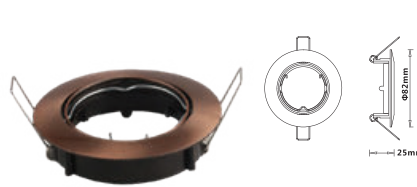

Fitting Round-GU10

Model No	VT-779-B
SKU:	8580
Base:	GU10
Material:	Zinc alloy
Shape:	Round
Color of Fixture:	Bronze
Dimension:	82x25mm
Cutting Size:	74mm
EAN:	3800157651851
Box Qty:	100 Pcs