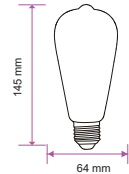

EQ. Watts:	
Voltage/Frequency:	AC:220-240V,50Hz
Luminous Flux:	25lm
Commercial Type:	ST64

LED Type:	COB
CRI:	>80
PF:	>0.45
Base:	E27

Beam Angle:	300°
Body Type:	Glass
Dimension:	Ø64x135mm
Box Qty:	100 Pcs