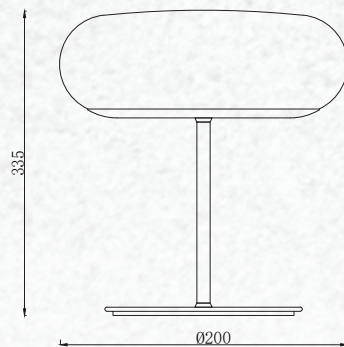

Table Lamps

12w VT-7204

SKU: 40071 - 3000K Warm White 3800157640558

Voltage/Frequency:	AC:220-240V
Luminous Flux:	1200lm
LED Type:	SMD
CRI:	>80
PF:	>0.9
Beam Angle:	120°
No. of LED:	72 pcs
Material :	PC + Iron
Unit GW :	0.483 kgs
Life Span:	30,000 Hours
Size :	ø200x335mm
Box Qty:	6Pcs