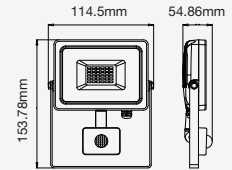

VT-10-S-W

SKU: 433 | 3000K WARM WHITE
SKU: 434 | 4000K DAY WHITE
SKU: 435 | 6400K WHITE

WATTS	LUMENS	BOX QTY.
10w	800	20 pcs