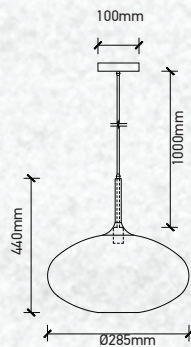

Modern-Amber Glass Pendant

Model:	VT-7281-AG
SKU:	3886
EAN:	3800157621045
Size:	285x440x1000mm
Box Qty:	4Pcs
Material:	Glass+Metal