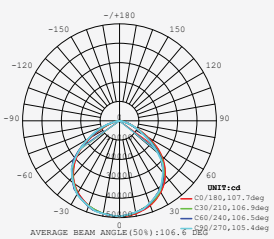

LUMINOUS INTENSITY DISTRIBUTION DIAGRAM