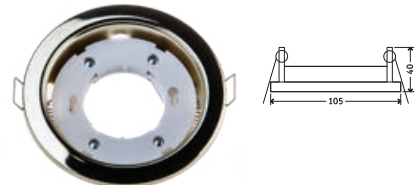

GX53-Accessory

Model No	VT-715-G
SKU:	3676
Base:	GX53
Material:	Iron
Shape:	Round
Color of Fxture:	Gold
Dimension:	Ø105x40mm
Cutting Size:	90mm
EAN:	3800157625258
Box Qty:	50 Pcs