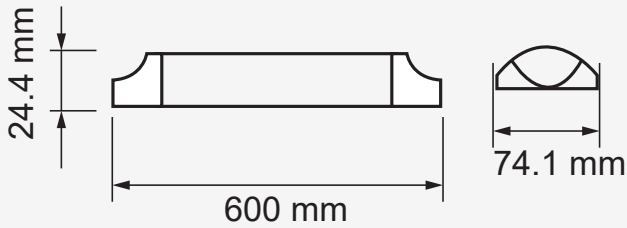

MODEL	WATTS	LUMENS	WEIGHT-KG	BOX QTY.
VT-8315	15w	2400lm	0.192	30 pcs

SKU: 6487 - 3000K WARM WHITE
SKU: 6488 - 4000K DAY WHITE
SKU: 6489 - 6400K WHITE

SuperBRIGHT
160
LUMENS/W

MODEL	WATTS	LUMENS	WEIGHT-KG	BOX QTY.
VT-8330	30w	4800lm	0.35	30 pcs

SKU: 6490 - 3000K WARM WHITE
SKU: 6491 - 4000K DAY WHITE
SKU: 6492 - 6400K WHITE