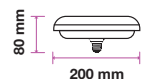

MODEL	WATTS	EQ.WATTS	LUMENS	BASE	SHAPE	BOX QTY.
VT-224	24w	120w	1900	E27	F200	20 pcs
SKU: 216 | 3000K WARM WHITE SKU: 217 | 4000K DAY WHITE SKU: 218 | 6400K WHITE