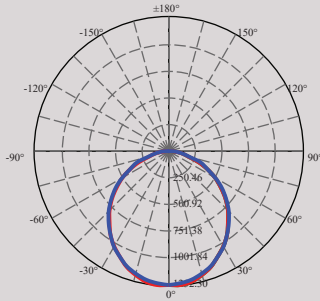

C0(Max): —
 C0/C180: —
 C90/C270: —
 Field angle(10%Imax):C0/180Left:79.2 Right:79.2
 :C90/270Left:79.5 Right:79.5
 Beam Angle(50%Imax):C0/180Left:53.4 Right:53.4
 :C90/270Left:54.1 Right:54.1

LINKABLE
Up to 12 Meters Together