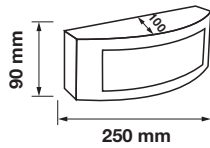

Wall Lamp

VT-7670

SKU: 7513   3800157617727

Voltage:	AC:220-240V,50Hz
Max.Watts:	14W
IP Rating:	IP44
Holder:	E27
Color of Fixture:	Stainless Steel
Body Type:	Stainless Steel+PC
Size:	250x90x100mm
Box Qty:	12 Pcs