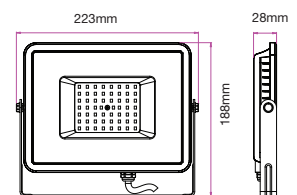

VT-50-1-B

SKU: 20014 | 4000K DAY WHITE
SKU: 951 | 6400K WHITE

WATTS	LUMENS	BOX QTY.
50w	4000	8 pcs