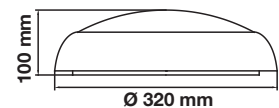

MODEL	WATTS	LUMENS	BOX QTY.	SKU: 801 | 4000K DAY WHITE SKU: 802 | 6400K WHITE
VT-15	15w	1400	10 pcs