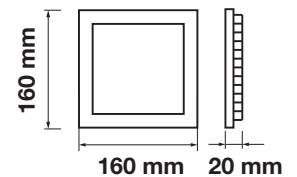

Emergency Pack:	Available
Voltage/Frequency:	AC:85-265V,50/60Hz
Luminous Flux:	1500lm
Beam Angle:	120°

LED Type:	SMD
CRI:	>80
PF:	>0.9
Shape:	Square

Body Type:	Aluminium(PKW)
Dimension:	160x160x20mm
Box Qty:	20 Pcs