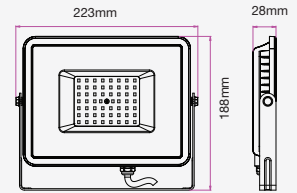

VT-50-W

SKU: 409 | 3000K WARM WHITE
SKU: 410 | 4000K DAY WHITE
SKU: 411 | 6400K WHITE

WATTS	LUMENS	BOX QTY.
50w	4000	8 pcs