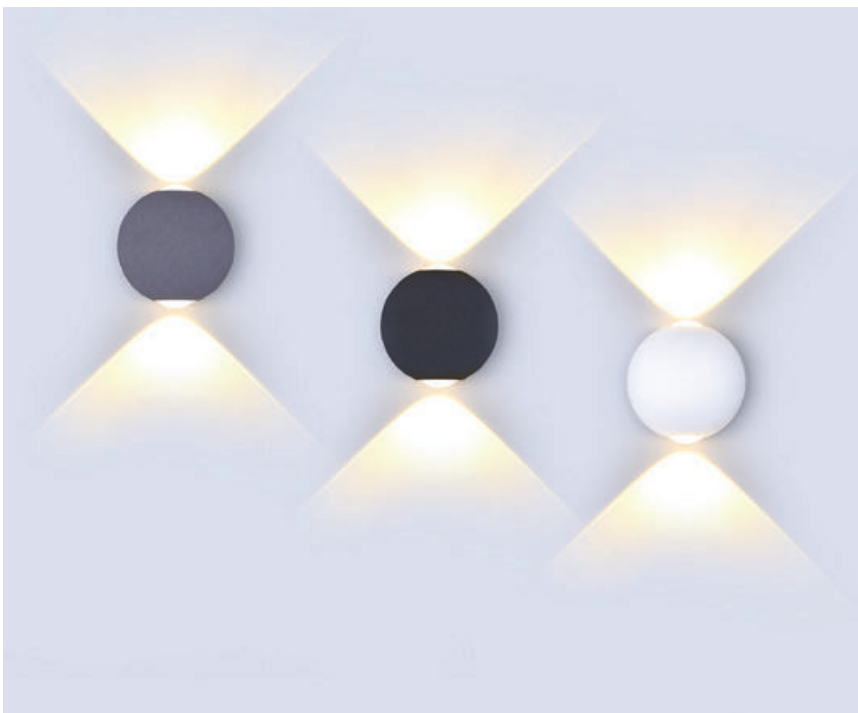

Grey

SKU: 7083 - 3000K Warm White 3800157616423
SKU: 7092 - 4000K Day White 3800157616928

Round-Bridgelux
6W VT-756

Sensor Compatible:	Yes
Voltage/Frequency:	AC:220-240V,50/60Hz
Luminous Flux:	660lm
IP Rating:	IP65
CRI:	>80

PF:	>0.45
Beam Angle:	Adjustable 5°-120°
Body Type:	Aluminium
Dimension:	140x115x100mm
Box Qty:	20 Pcs