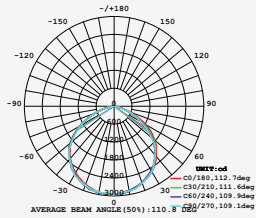

VT-100-G

- SKU: 472 | 3000K WARM WHITE
- SKU: 473 | 4000K DAY WHITE
- SKU: 474 | 6400K WHITE

WATTS	LUMENS	BOX QTY.
100w	8000	4 pcs

① METER WIRE

VT-150-G

- SKU: 481 | 3000K WARM WHITE
- SKU: 482 | 4000K DAY WHITE
- SKU: 483 | 6400K WHITE

WATTS	LUMENS	BOX QTY.
150w	12000	2 pcs

① METER WIRE

VT-200-G

- SKU: 484 | 4000K DAY WHITE
- SKU: 485 | 6400K WHITE

WATTS	LUMENS	BOX QTY.
200w	16000	2 pcs

① METER WIRE

VT-300-G

- SKU: 488 | 4000K DAY WHITE
- SKU: 489 | 6400K WHITE

WATTS	LUMENS	BOX QTY.
300w	24000	2 pcs

① METER WIRE