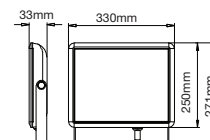

IP65
RATING

Slimline-White Body-White Wire

100W VT-49101W

SKU: 5972 - 6400K White 3800157626255

Sensor Compatible:	Yes
Voltage/Frequency:	AC:220-240V,50Hz
Luminous Flux:	8500lm
Color of Fixture:	White
CRI:	>70
PF:	>0.9
IP Rating:	IP65
Beam Angle:	100°
Body Type:	Die Cast Aluminium
Dimension:	291x240x30mm
Box Qty:	4 Pcs