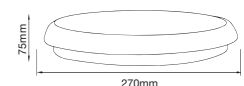

Slim Domelight with Emergency+Sensor

- AC:220-240V,50/60Hz
- 110° Beam Angle
- SMD LED chip type
- Body Material - PC
- 30,000 Life Hours
- CRI >80
- IP Rating IP65
- > 3 Hours emergency operation time
- Battery type -Ni-Cd 9.6V,1.0Ah
- Battery Charging Current - 60mA
- Battery Discharge Current - 200mA
- Microwave Sensor
- 3-6m detection distance
- 10mx6m detection range
- 360°Ceiling/120°Wall Mounted
- 0.5-3m/s detection motion speed
- 30s, 40s, 50s customized (time delay)
- Daylight sensor -Day: 7-20LUX
- Dimmable - Yes, 0, 10%,20% optional
- Manual Override
- Standby - 0s, 10s, 10m optional

3 YEAR
WARRANTY*

3in1
Bulkhead
Emergency Battery Backup
Microwave Sensor

MODEL	WATTS	LUMENS	BOX QTY.	SKU: 823 | 4000K DAY WHITE
VT-12SES	14w	1440	10 pcs