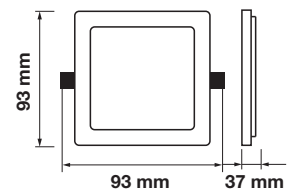

LED MINI PANELS

Square Edge Series

V-TAC's Round Edge Panel has an elegant, classic design that lights up all the way to the edges — giving a contemporary lighting effect that is ideal for residential, office, or commercial indoor areas. The quick connector feature lessens set-up time brought by complicated wirings. Built with the most stable drivers in the market, have low maintenance panels without the flashes and the flickers.

- **Quick Connector**
- **SMD LED Type**
- **30,000 hrs Lifespan**
- **120° Beam Angle**
- **AC:220-240V,50Hz**
- **CRI: >80**
- **ABS+Plastic Body**

5 YEAR
WARRANTY*

SKU: 623 | 3000K WARM WHITE
SKU: 624 | 4000K DAY WHITE
SKU: 625 | 6400K WHITE

MODEL	WATTS	LUMENS	BOX QTY.
VT-608SQ	8w	800	100 pcs

Cutting Size: 70 X 70mm

SKU: 617 | 3000K WARM WHITE
SKU: 618 | 4000K DAY WHITE
SKU: 619 | 6400K WHITE

MODEL	WATTS	LUMENS	BOX QTY.
VT-615SQ	15w	1500	40 pcs