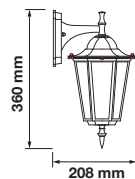

Wall Lamp
VT-750-B

SKU: 7068

3800157616218

Voltage:	AC:220-240V,50Hz
Max.Watts:	40W
IP Rating:	IP44
Holder:	E27
Color of Fixture:	Matt Black
Body Type:	Aluminium+Glass
Size:	208x360x170mm
Box Qty:	10 Pcs