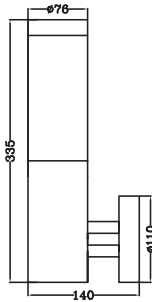

Wall Fittings-E27
VT-833

SKU: 8624 3800157652438

Voltage:	AC:220-240V,50Hz
Max.Watts:	60w
IP Rating:	IP44
Holder:	E27
Color of Fixture:	White+Stainless Steel
Body Type:	Stainless Steel+PC
Size:	76x140x335mm
Box Qty:	12 Pcs