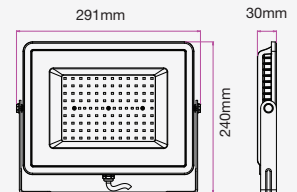

VT-100-W

SKU: 415 | 3000K WARM WHITE
SKU: 416 | 4000K DAY WHITE
SKU: 417 | 6400K WHITE

WATTS	LUMENS	BOX QTY.
100w	8000	4 pcs