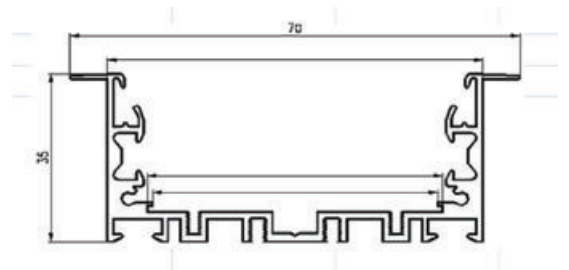

LINKABLE
UP TO 12 METERS TOGETHER

LED RECESSED LINEAR

Our new range of linear lights are also available for recessed installation, complete with necessary accessories for a seamless & continuous lighting system. Perfect replacement for traditional and inefficient linear lighting fixtures with the efficient LED provided by Samsung. Linear lights are offered in two colors variants Silver and White.

- **30,000 hrs Lifespan**
- **AC:200-240V,50/60Hz**
- **Linkable with connectors**
- **Aluminum Body**

5 YEAR
WARRANTY*

SILVER   **VT-7-41-S**

SKU:380 | 4000K DAY WHITE
SKU:603 | 6000K WHITE

WHITE   **VT-7-41-W**

SKU:381 | 4000K DAY WHITE
SKU:604 | 6000K WHITE

WATTS	LUMENS	SIZE
40w	3200	1211x70x35mm