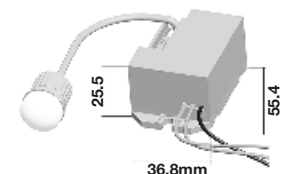

Sensor Type:	Infrared	Ambient Light:	10LUX/2000LUX(choice)
Colour:	White	Body Type:	Plastic
Detection Range:	120°/360°	IP Rating:	IP65
Voltage:	AC:220-240V,50/60Hz	Dimension:	36.8x25.5x55.4mm
Rated Load:	Max 200W(LED)	Time Delay:	5s,30s,1min,3min,5min,8min(choice)
Detection Distance:	3/6m(<24°C)	Box Qty:	100 Pcs