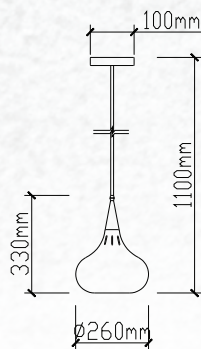

Danish Wood-Bronze Canopy

Model:	VT-7225
SKU:	3816
EAN:	3800157612760
Size:	260x330x1111mm
Box Qty:	8Pcs
Material:	Aluminium+Sand Finish