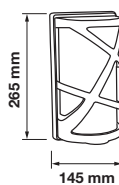

Wall Lamp

VT-745-B

SKU: 7064   3800157614399

Voltage:	AC:220-240V,50Hz
Max.Watts:	40W
IP Rating:	IP54
Holder:	E27
Color of Fixture:	Matt Black
Body Type:	Aluminium
Size:	145X265mm
Box Qty:	12 Pcs