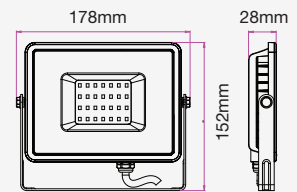

VT-30-1-B

SKU: 20013 | 4000K DAY WHITE
SKU: 949 | 6400K WHITE

WATTS	LUMENS	BOX QTY.
30w	2400	10 pcs