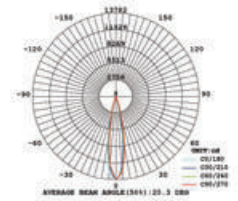

5 YEAR
WARRANTY*