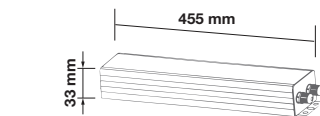

Color of Fixture:	Silver
Body Type:	Aluminium
Size:	455x52x33mm
Emergency switch on time:	< 1s
Box Qty:	20 Pcs