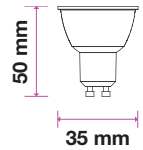

LED SPOTLIGHTS

LED GU10 Lights

Achieve a warm soft glow in any room with our improved range of GU10 spotlights with 30,000-hr lamp life.

- Clear and frost cover options
- Available in 38°D or 110°D beam angle
- Dimmable options available
- 30,000-hr lifespan
- DC: 12V for GU5.3
- AC: 220-240V, 50Hz for GU10
- CRI: >80

5 YEAR WARRANTY*

MODEL	WATTS	EQ.WATTS	LUMENS	BASE	BOX QTY.
VT-232	2w	15w	180	GU10	200 pcs

SKU: 869 | 3000K WARM WHITE
SKU: 870 | 4000K DAY WHITE
SKU: 871 | 6400K WHITE

MODEL	WATTS	EQ.WATTS	LUMENS	BASE	BOX QTY.
VT-205	5w	35w	400	GU10	200 pcs

SKU: 201 | 3000K WARM WHITE
SKU: 202 | 4000K DAY WHITE
SKU: 203 | 6400K WHITE

MODEL	WATTS	EQ.WATTS	LUMENS	BASE	SHAPE	BOX QTY.
VT-275	5w	40w	380	GU10		192 pcs

SKU: 108 | 3000K WARM WHITE
SKU: 797 | 4000K DAY WHITE
SKU: 511 | 6400K WHITE

MODEL	WATTS	EQ.WATTS	LUMENS	BASE	SHAPE	BOX QTY.
VT-275D	5w	35w	380	GU10		192 pcs

SKU: 109 | 3000K WARM WHITE
SKU: 512 | 4000K DAY WHITE
SKU: 897 | 6400K WHITE

LED SPOT LIGHTS