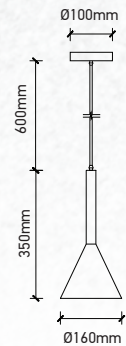

Model:	VT-7162-WH
SKU:	3868
EAN:	3800157620789
Size:	Ø160x350x600mm
Box Qty:	20Pcs
Material:	Aluminium