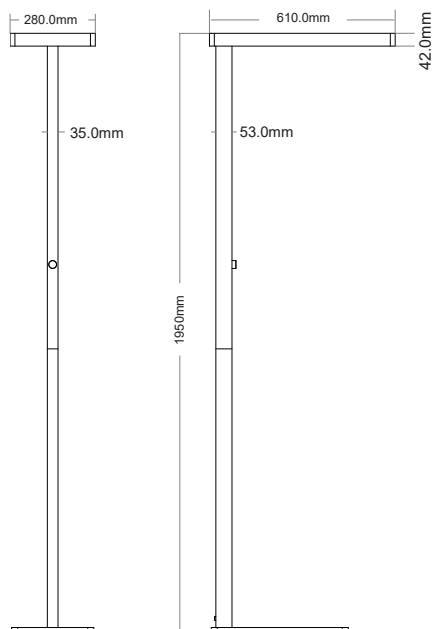

Floor Lamp-Knob Dimming-Round corner
80w

Silver	VT-8500D-S
SKU: 8523 4000K Day White	3800157638128
White	VT-8500D-W
SKU: 8524 4000K Day White	3800157638135

Voltage/Frequency:	AC:100-240V,50/60Hz
Luminous Flux:	UP:5200/Down:3600
CRI:	>80
PF:	>0.9
Beam Angle:	110°/90°
Color:	Silver
Body Type:	Aluminium Alloy+PC
Dimension:	280x35x1950mm
Box Qty:	1 Pc