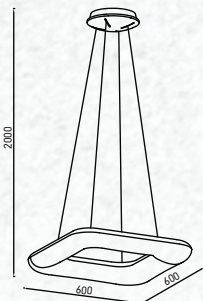

Designer Series Pendant-Color Changing

42w VT-7607

SKU: 3963 -3IN1

3800157636575

Voltage/Frequency:	AC:220-240V,50Hz
Luminous Flux:	3400lm
LED Type:	SMD
CRI:	>80
PF:	>0.9
Beam Angle:	120°
No. of LED:	384 pcs
Material :	PC
Unit GW :	4.80 kgs
Life Span:	30,000 Hours
Size :	600x600x2000mm
Box Qty:	1Pcs