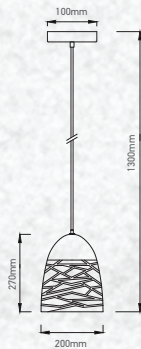

Mesh Metal-Grey

Model:	VT-7200-MG
SKU:	3822
EAN:	3800157616577
Size:	200x270x1300mm
Box Qty:	8Pcs
Material:	Metal