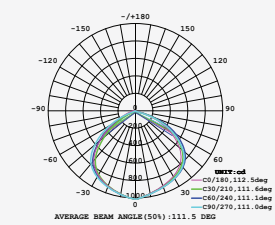

LUMINOUS INTENSITY DISTRIBUTION DIAGRAM