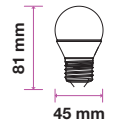

- RF Control 6-8M Range
- Switch on/off the light
- 16 steps dimming

DIMMABLE WITH REMOTE

| | |
|-----------|------|
| LED Type: | SMD |
| CRI: | >80 |
| PF: | >0.4 |
| Base: | E27 |

| | |
|-------------|---------------|
| Beam Angle: | 180° |
| Body Type: | Thermoplastic |
| Dimension: | Ø45x81mm |
| Box Qty: | 200pcs |