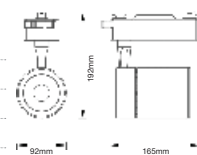

SKU: 1255 - 3000K Warm White 3800157607551
SKU: 1256 - 4500K Day White 3800157607568
SKU: 1257 - 6000K White 3800157607575

Sensor Compatible:	Yes	Beam Angle:	24°
Voltage/Frequency:	AC:220-240V,50/60Hz	Color of Fixture:	White
Luminous Flux:	3500lm	Body Type:	Aluminium
LED Type:	COB	Life span:	20,000 Hours
CRI:	>80	Dimension:	92x165x192mm
PF:	>0.9	Box Qty:	20 Pcs