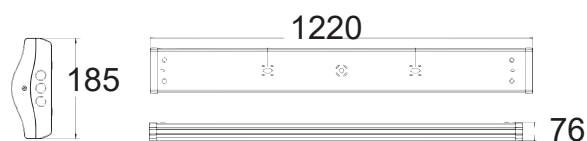

FIXTURES WITH LED

LED Batten Fitting

V-TAC's all new range of LED Batten fittings designed with LED chip by Samsung deliver high performance light output of 120 lumens/watt. These fittings are built strong using the materials Iron + Polycarbonate and are also TP(a) rated to meet the fire safety standards. Optional emergency pack and microwave sensor specially designed for LED Batten are also available.

- **TP(A) Rated**
- **30,000 Life Hours**
- **CRI - >80**
- **PF - 0.9**
- **On/Off Cycle - >15000 time**
- **Input Voltage - AC:220-240V,50Hz**
- **Programmable DIP Switch Driver(Applicable for 60W only)**

TP(a)
Polycarbonate

Sensor Compatible

MODEL	WATTS	LUMENS	WEIGHT-KG	BOX QTY.
VT-8-41	40w	4800	2.90	4 pcs

SKU: 753 | 4000K DAY WHITE