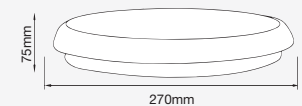

Slim Domelight with Sensor

- AC:220-240V,50/60Hz
- 110° Beam Angle
- SMD LED chip type
- Body Material - PC
- 30,000 Life Hours
- CRI >80
- IP Rating IP65
- Microwave Sensor
- 3-6m detection distance
- 10mx6m detection range
- 360°Ceiling/120°Wall Mounted
- Detection Motion Speed - 0.5-3m/s
- Hold Time - 30s, 40s, 50s customized
- Daylight sensor -Day, 2lux, 10lux, 50lux optional
- Dimmable - Yes, 0, 10%,20% optional
- Manual Override by dial switch
- Stand by period - 0s, 10s, 10m optional

5 YEAR
WARRANTY*

Microwave Sensor

MODEL	WATTS	LUMENS	BOX QTY.	SKU: 937 | 3000K WARM WHITE SKU: 821 | 4000K DAY WHITE SKU: 938 | 6400K DAY WHITE
VT-12SS	12w	1440	10 pcs