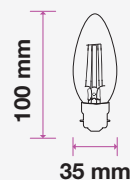

LED CLEAR FILAMENT

Candle

MODEL	WATTS	EQ.WATTS	LUMENS	BASE	SHAPE	BOX QTY.
VT-222	4w	40w	400	B22	Candle	192 pcs

SKU: 105 | 3000K WARM WHITE

MODEL	WATTS	EQ.WATTS	LUMENS	BASE	SHAPE	BOX QTY.
VT-254	4w	35w	400	E14	Candle	100 pcs

SKU: 272 | 2700K WARM WHITE

MODEL	WATTS	EQ.WATTS	LUMENS	BASE	SHAPE	BOX QTY.
VT-254D	4w	30w	350	E14	Candle	100 pcs

SKU: 278 | 2700K WARM WHITE

MODEL	WATTS	EQ.WATTS	LUMENS	BASE	SHAPE	BOX QTY.
VT-274	4w	35w	400	E14	Candle	100 pcs

SKU: 279 | 2700K WARM WHITE

MODEL	WATTS	EQ.WATTS	LUMENS	BASE	SHAPE	BOX QTY.
VT-264	4w	35w	400	E14	Candle	100 pcs

SKU: 275 | 2700K WARM WHITE