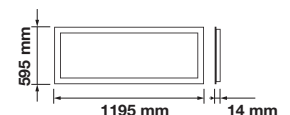

LED BIG PANELS

Rectangle Panels-120x60

- SMD LED Type
- 20,000 hrs Lifespan
- 120° Beam Angle
- AC:220-240V,50Hz
- CRI: >80
- Aluminum+ PMMA+PP
- Flicker Free

SKU: 748 | 4000K DAY WHITE
SKU: 749 | 6400K WHITE

MODEL	WATTS	LUMENS	BOX QTY.
VT-646	45w	5400	2 pcs