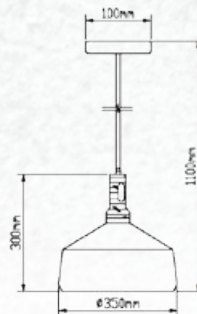

Model: VT-7545-WH
SKU: 3765
EAN: 3800157611381
Size: 350x300x1100mm
Box Qty: 8Pcs
Material: Iron+Wooden Top

Wooden Top Iron-Black