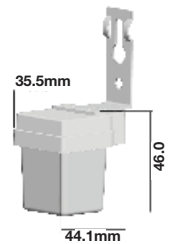

Photocell Sensor-IP44

VT-8019

SKU: 5081 3800157608015

Sensor Type:	Photocell	Ambient Light:	<5-15LUX(adjustable)
Colour:	White	Body Type:	Plastic
Detection Range:	360°	IP Rating:	IP44
Voltage:	AC:220-240V,50Hz	Dimension:	35.5x46x44.1mm
Rated Load:		Time Delay:	5 sec to 8 min (adjustable)
Detection Distance:		Box Qty:	100 Pcs