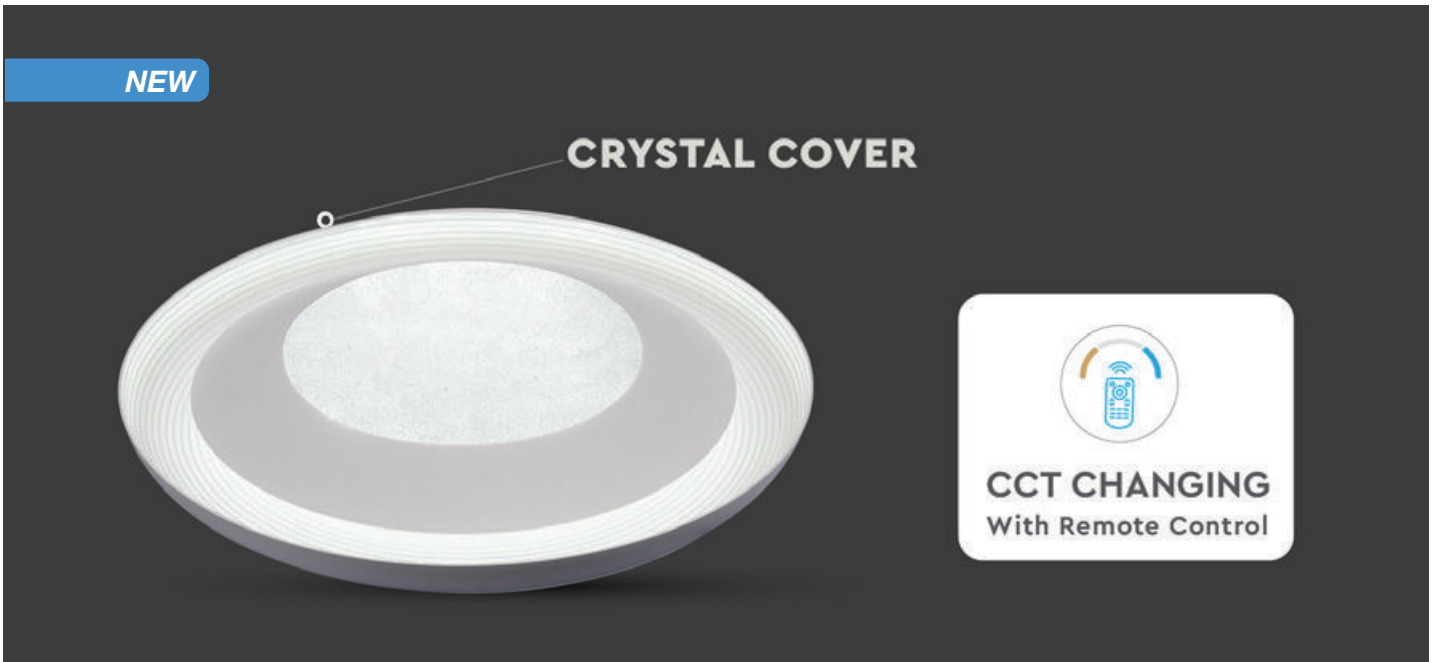

| | |
|-------------------|---------------|
| Beam Angle: | 120° |
| Color of Fixture: | White |
| Body Type: | Plastic+Metal |
| Shape: | Round |
| Dimension: | Ø493.9x70mm |
| Box Qty: | 5 Pcs |

DIMMABLE
WITH REMOTECCT CHANGING
With Remote Control