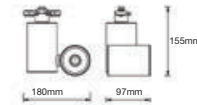

5 YEAR
WARRANTY*