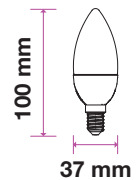

MODEL	WATTS	EQ.WATTS	LUMENS	BASE	SHAPE	BOX QTY.
VT-294D	5.5w	40w	470	E14	Candle	200 pcs
SKU: 859 | 3000K WARM WHITE