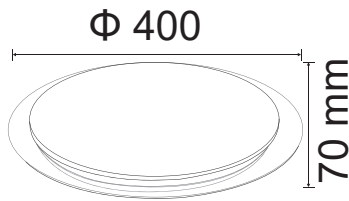

Sensor Compatible:	Yes
Voltage/Frequency:	AC:175-265V,50/60Hz
Luminous Flux:	2800lm
IP Rating:	IP20
CRI:	>80
PF:	>0.6

Beam Angle:	120°
Color of Fixture:	White
Body Type:	PC+Metal
Shape:	Round
Dimension:	D:467x70mm
Box Qty:	10 Pcs