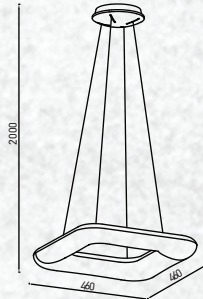

Designer Series Pendant-Color Changing

40w VT-7461

SKU: 3962 -3IN1

3800157636568

Voltage/Frequency:	AC:220-240V,50Hz
Luminous Flux:	3600lm
LED Type:	SMD
CRI:	>80
PF:	>0.9
Beam Angle:	120°
No. of LED:	384 pcs
Material :	PC
Unit GW :	3.00 kgs
Life Span:	30,000 Hours
Size :	460x460x2000mm
Box Qty:	1Pcs