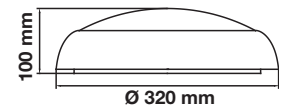

MODEL	WATTS	LUMENS	BOX QTY.
VT-16	15w	1400	10 pcs

SKU: 803 | 3000K WARM WHITE
SKU: 804 | 4000K DAY WHITE
SKU: 805 | 6400K WHITE