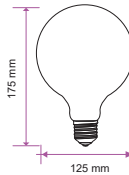

EQ. Watts:	
Voltage/Frequency:	AC:220-240V,50Hz
Luminous Flux:	40lm
Commercial Type:	G125

LED Type:	COB
CRI:	>80
PF:	>0.45
Base:	E27

Beam Angle:	300°
Body Type:	Glass
Dimension:	Ø125x170mm
Box Qty:	50 Pcs