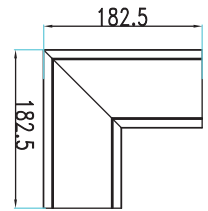

: SKU:395 | 4000K DAY WHITE

10W
VT-7-42-LN