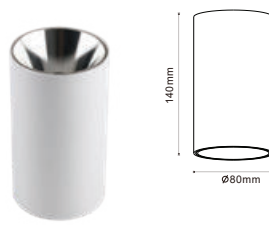

Fitting Round-GU10

Model No	VT-882-RC
SKU:	8590
Base:	GU10
Material:	Aluminium + PC
Shape:	Round
Color of Fixture:	White frame + Chrome reflector
Dimension:	ø80x140mm
Cutting Size:	NA
EAN:	3800157651950
Box Qty:	50 Pcs