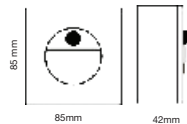

Steplight-Square
3W VT-1143

Sensor Compatible:	Sensor Included
Voltage/Frequency:	AC:100-240V, 50/60Hz
Luminous Flux:	100lm
LED Type:	SMD
CRI:	>80
PF	>0.5

Beam Angle:	45°
Body Type:	Die cast Aluminum
Color of Fixture:	White
Shape:	Square
Dimension:	85x85x42mm
Cutting Size:	85x85mm
Box Qty:	100 Pcs