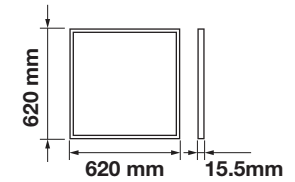

Emergency Pack:	Available
Voltage/Frequency:	AC:220-240V,50/60Hz
Luminous Flux:	3480lm
Beam Angle:	120°

LED Type:	SMD
CRI:	>80
PF:	>0.9
Shape:	Square

Body Type:	Aluminium+PMMA
Dimension:	620x620x15.5mm
Box Qty:	6 Pcs