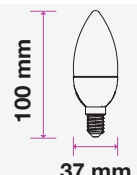

MODEL	WATTS	EQ.WATTS	LUMENS	BASE	SHAPE	BOX QTY.
VT-268	7w	40w	600	E14	Candle	200 pcs
SKU: 111 | 3000K WARM WHITE						
SKU: 112 | 4000K DAY WHITE						
SKU: 113 | 6400K WHITE