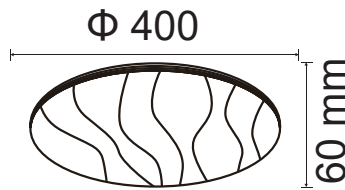

Sensor Compatible:	Yes
Voltage/Frequency:	AC:200-240V,50/60Hz
Luminous Flux:	3200lm
IP Rating:	IP20
CRI:	>80
PF:	>0.6

Beam Angle:	180°
Color of Fixture:	White
Body Type:	PC+Metal
Shape:	Round
Dimension:	D:400x60mm
Box Qty:	10 Pcs

**DIMMABLE
WITH REMOTE**

**CCT CHANGING
With Remote Control**