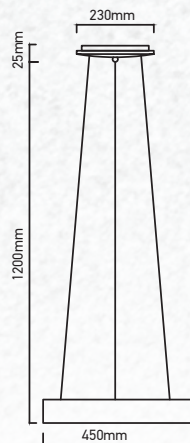

Pendant Light-Coffee

20w VT-25-1-C Built In LED

SKU: 3994 -3000K Warm White 3800157638791

Voltage/Frequency:	AC:220-240V,50Hz
Luminous Flux:	1500lm
LED Type:	SMD
CRI:	>80
PF:	>0.9
Beam Angle:	120°
No. of LED:	140 pcs
Material :	Iron+Acrylic
Unit GW :	3.2 Kg
Life Span:	30,000 Hours
Size :	450mm
Box Qty:	1Pcs