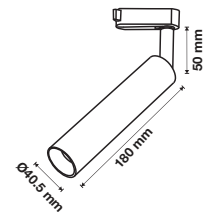

MODEL	WATTS	LUMENS	PF	CRI	BOX QTY.	BEAM ANGLE
VT-415-B	15w	1050	>0.5	>90	40 pcs	24°

- SKU: 359 | 3000K WARM WHITE
- SKU: 360 | 4000K DAY WHITE
- SKU: 361 | 5000K WHITE