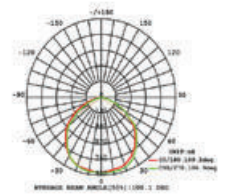

E Series-White Body
20w VT-4021W

SKU: 5949 - 3000K Warm White 3800157625425
SKU: 5950 - 4000K Day White 3800157625432
SKU: 5951 - 6500K White 3800157625449

Sensor Compatible:	Yes
Voltage/Frequency:	AC:220-240V,50/60Hz
Luminous Flux:	1700lm
Color of Fixture:	White
CRI:	>70
PF:	>0.9
IP Rating:	IP65
Beam Angle:	110°
Body Type:	Aluminium
Dimension:	150x143x26mm
Box Qty:	20 Pcs