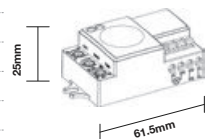

Sensor Type:	Microwave
Colour:	White
Detection Range:	180° / 360°
Voltage:	AC:220-240V,50/60Hz
Rated Load:	Max 300W(LED)
Detection Distance:	1-8m(radius) adjustable

Ambient Light:	<3-2000LUX(adjustable)
Body Type:	Plastic
IP Rating:	IP20
Dimension:	37x25x61.5mm
Time Delay:	Min. 10sec±3sec, Max. 12min±1min
Box Qty:	100 Pcs