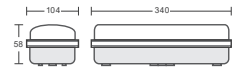

24Hrs
CHARGING TIME

Lamp Type:	16 SMD LEDs
Lumens:	140lm
Input Voltage:	AC:220-240V,50/60Hz
Protection Rating:	IP20
Material :	PC

Exit Lamp Type:	Wall - Bulkhead
Viewing Distance:	22 Meters From One side
Emergency Operation Time:	>3 Hours
Battery:	Ni-cd 3.6V, 1200mAh
Recharging Time:	24 Hours

Stickers:	4 Stickers
Legends:	4 Ways Legend Available
Mode Of Operation:	Maintained
Box Qty:	10 Pcs

NEW