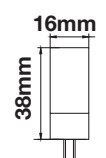

MODEL	WATTS	EQ.WATTS	LUMENS	BASE	BOX QTY.
VT-234	3.2w	30w	385	G4	200 pcs

- SKU: 131 | 3000K WARM WHITE
- SKU: 132 | 4000K DAY WHITE
- SKU: 133 | 6400K WHITE