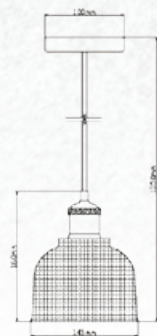

Red Glass-Metal Series

Model:	VT-7150-RG
SKU:	3731
EAN:	3800157611046
Size:	145x160x1050mm
Box Qty:	12Pcs
Material:	Glass+Metal