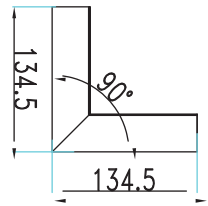

: SKU:396 | 4000K DAY WHITE

12W
VT-7-42-LW