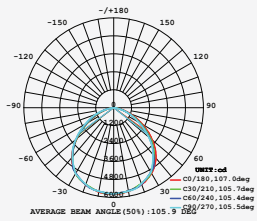

LUMINOUS INTENSITY DISTRIBUTION DIAGRAM