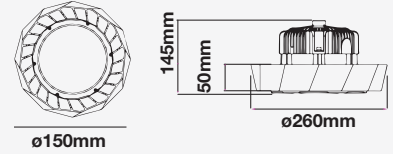

MODEL	WATTS	LUMENS	BEAM ANGLE	BOX QTY.
VT-9-106	100w	12000	120°	1 pcs

SKU:585 | 4000K DAY WHITE

DALI
Dimming

120
Lumen/W