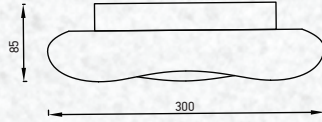

Designer Series Surface-Color Changing

22W VT-7308

SKU: 3966 -3IN1

3800157636605

Voltage/Frequency: AC:220-240V,50Hz

Luminous Flux: 2100lm

LED Type: SMD

CRI: >80

PF: >0.9

Beam Angle: 120°

No. of LED: 240 pcs

Material : PC

Unit GW : 16.50 kgs

Life Span: 30,000 Hours

Size : 300x85mm

Box Qty: 1Pcs