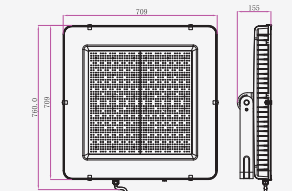

VT-1055

SKU: 968 | 4000K DAY WHITE
SKU: 969 | 6400K WHITE

WATTS	LUMENS	BOX QTY.
1000w	120000	1 pcs

120
Lumen/W