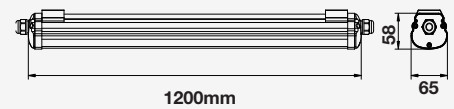

MODEL	WATTS	LUMENS	ON/OFF	BODY TYPE	PF	WEIGHT-KG	BOX QTY.
VT-1532	32w	5120	15000	PC+ABS	>0.9	1.1 kg	12 pcs

SKU: 6483 - 4500K DAY WHITE
SKU: 6484 - 6400K WHITE