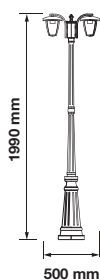

Color of Fixture: Black

Body Type: Aluminium+Glass

Size: 500x1990mm

Box Qty: 1 Pcs

Stand Lamp

VT-740

SKU: 7063

3800157612661