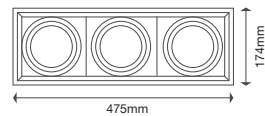

AR111-Accessories

Model No: VT-7223-W
SKU: 3577
Base: 3XAR111
Material: Aluminium
Color of Fixture: White
Dimension: 475x174mm
Cutting Size: 168x455mm
EAN: 3800157604789
Box Qty: 12 Pcs