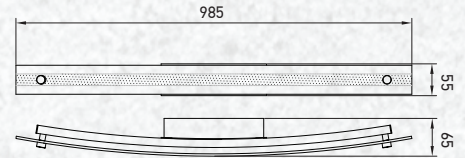

| | |
|-------------|-----------------------------|
| No. of LED: | 60 pcs |
| Material : | Stainless Steel+Metal+Glass |
| Unit GW : | 1.01 Kg |
| Life Span: | 20,000 Hours |
| Size : | 685x55x65mm |
| Box Qty: | 6Pcs |