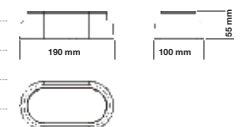

Sensor Compatible:	Yes
Voltage/Frequency:	AC:200-240V,50/60Hz
Luminous Flux:	560lm
IP Rating:	IP54
CRI:	>70
PF:	>0.5

Beam Angle:	120°
Color of Fixture:	White
Body Type:	PC
Shape:	Rectangle
Dimension:	190x100x55mm
Box Qty:	20 Pcs