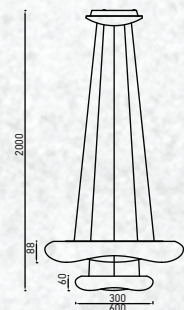

Designer Series Pendant-Color Changing

60W VT-7606

SKU: 3961 -3IN1

3800157636551

Voltage/Frequency: AC:220-240V,50Hz

Luminous Flux: 5400lm

LED Type: SMD

CRI: >80

PF: >0.9

Beam Angle: 120°

No. of LED: 604 pcs

Material : PC

Unit GW : 7.5 kgs

Life Span: 30,000 Hours

Size : 600x300x2000mm

Box Qty: 1Pcs