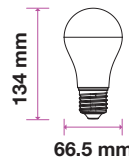

Beam Angle:	200°
Body Type:	Thermoplastic
Dimension:	65x135mm
Box Qty:	100 Pcs