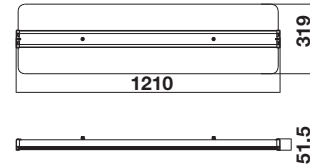

Transparent Panel-120x30

40w VT-6144

SKU: 6458 - 4000K Day White

3800157638098

5 YEAR WARRANTY

0-10V DIMMABLE

Emergency Pack:	Available
Voltage/Frequency:	AC:220-240V,50Hz
Luminous Flux:	3200lm
Beam Angle:	140°

LED Type:	SMD
CRI:	>80
PF:	>0.9
Shape:	Rectangle

Body Type:	Aluminium+PC
Dimension:	1210x319mm
Box Qty:	4 Pcs