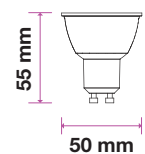

MODEL WATTS EQ.WATTS LUMENS BASE BOX QTY.
VT-277 **7w** **65w** **480** **GU10** **200 pcs**
SKU: 165 | 3000K WARM WHITE
SKU: 166 | 4000K DAY WHITE
SKU: 167 | 6400K WHITE