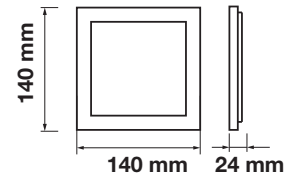

Body Type: **Aluminium**
Dimension: **140x140x24mm**
Box Qty: **40 Pcs**