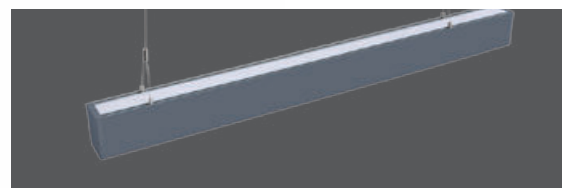

Up & Down Linear Hanging Lights (Slim)

Continuous suspended up & down lighting with a 75mm body; available in Black, Silver, and White