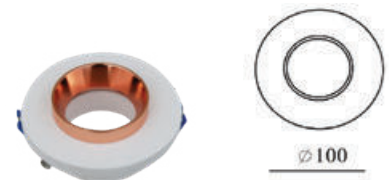

Fitting-Recessed-1XGU10

Model No	VT-862-MRP
SKU:	3123
Base:	GU10
Material:	Gypsum with metal
Shape:	Round
Color of Fxture:	White+Matt Rose Gold
Dimension:	ø100x40mm
Cutting Size:	ø80mm
EAN:	3800157634489
Box Qty:	24 pcs