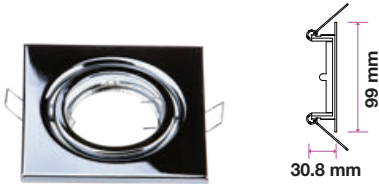

Fitting-Square-GU10

Model No	VT-7227SQ-SS
SKU:	3474
Base:	GU10
Material:	Ferrum
Shape:	Square
Color of Fxture:	Stainless Steel
Dimension:	99x99x30.8mm
Cutting Size:	74x74mm
EAN:	3800157605939
Box Qty:	100 Pcs