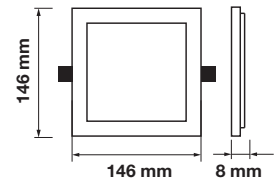

Cutting Size:
130x130mm

Emergency Pack: **Available**
Voltage/Frequency: **AC:85-265V,50/60Hz**
Luminous Flux: **1500lm**
Beam Angle: **120°**

LED Type: **SMD**
CRI: **>80**
PF: **>0.9**
Shape: **Square**