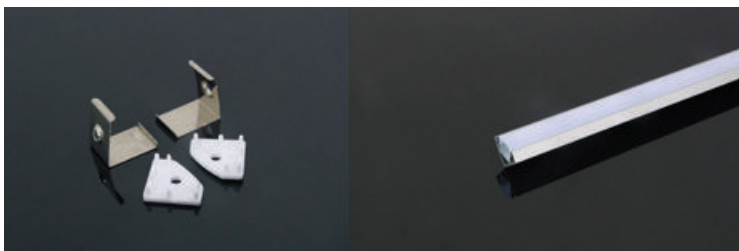

Box Qty. 120 Pcs

Aluminium Profiles-Milky

Model No:	VT-8114
SKU:	3356
Dimension:	2000x19x19mm
Color of Fixture:	Milky
EAN:	3800157636841

Aluminium Profiles-White Housing

Model No:	VT-8114-W
SKU:	3364
Dimension:	2000x19x19mm
Color of Fixture:	White
EAN:	3800157640145