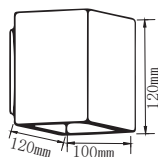

Model No	VT-892D
SKU:	8692
Base:	G9
Material:	Concrete
Shape:	Square
Color of Fxture:	Dark Grey
Dimension:	120x100x120mm
EAN:	3800157655330
Box Qty:	12 Pcs

Concrete Wall Lamp

NEW