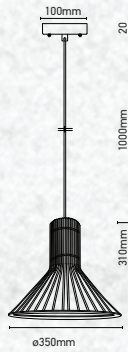

NEW

Wooden Pendant