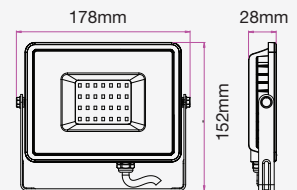

VT-30-G

- SKU: 454 | 3000K WARM WHITE
- SKU: 455 | 4000K DAY WHITE
- SKU: 456 | 6400K WHITE

WATTS	LUMENS	BOX QTY.
30w	2400	10 pcs