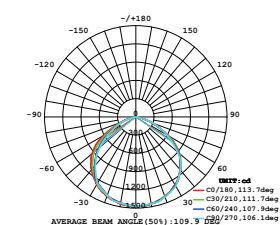

LUMINOUS INTENSITY DISTRIBUTION DIAGRAM

LUMINOUS INTENSITY DISTRIBUTION DIAGRAM