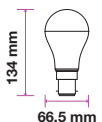

Bulbs-A60-B22

9W VT-1853

SKU: 7402 - 4000K Day White 3800157629270
SKU: 7403 - 6400K White 3800157629287

EQ. Watts:	60w
Voltage/Frequency:	AC:220-240V,50Hz
Luminous Flux:	806lm
Commercial Type:	A60

LED Type:	SMD
CRI:	>80
PF:	>0.5
Base:	B22

Beam Angle:	200°
Body Type:	ThermoPlastic
Dimension:	60x104mm
Box Qty:	100 Pcs

Bulbs-A60-B22

9W VT-2189

SKU: 7422 - 2700K Warm White 3800230626295

EQ. Watts:	60w
Voltage/Frequency:	AC:220-240V,50Hz
Luminous Flux:	806lm
Commercial Type:	A60

LED Type:	SMD
CRI:	>80
PF:	>0.5
Base:	B22

Beam Angle:	200°
Body Type:	ThermoPlastic
Dimension:	60x104mm
Box Qty:	100 Pcs

LED Bulbs-E27

11W VT-2113

SKU: 7352 - 2700K Warm White 3800157627412
SKU: 7353 - 4000K Day White 3800157627429
SKU: 7354 - 6400K White 3800157627436

EQ. Watts:	75w
Voltage/Frequency:	AC:220-240V,50Hz
Luminous Flux:	1055lm
Commercial Type:	A60

LED Type:	SMD
CRI:	>80
PF:	>0.5
Base:	E27

Beam Angle:	200°
Body Type:	ThermoPlastic
Dimension:	60x120mm
Box Qty:	40 Pcs

Bulbs-A60-E27

11W VT-2112

SKU: 7350 - 2700K Warm White 3800157627399
SKU: 7349 - 4000K Day White 3800157627320
SKU: 7351 - 6400K White 3800157627405

EQ. Watts:	75w
Voltage/Frequency:	AC:220-240V,50Hz
Luminous Flux:	1055lm
Commercial Type:	A60

LED Type:	SMD
CRI:	>80
PF:	>0.5
Base:	E27

Beam Angle:	200°
Body Type:	ThermoPlastic
Dimension:	60x120mm
Box Qty:	100 Pcs

Bulbs-A65-B22

15W VT-2015-B22

SKU: 7229 - 2700K Warm White 3800157619554

EQ. Watts:	90w
Voltage/Frequency:	AC:220-240V,50Hz
Luminous Flux:	1350lm
Commercial Type:	A65

LED Type:	SMD
CRI:	>80
PF:	>0.5
Base:	B22

Beam Angle:	200°
Body Type:	ThermoPlastic
Dimension:	66.5x134mm
Box Qty:	100 Pcs