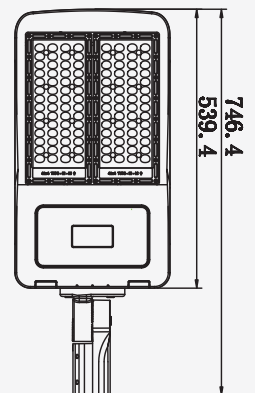

VT-153ST

SKU: 955 | 5700K WHITE

WATTS	LUMENS	BOX QTY.
150w	21000	1 pcs

INVENTRONICS
DRIVER