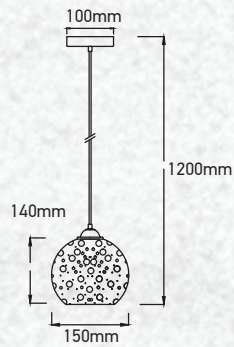

Model:	VT-7015
SKU:	3830
EAN:	3800157616652
Size:	150x140x1200mm
Box Qty:	10Pcs
Material:	Glass

3D Glass-Black Canopy