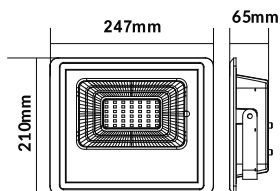

16W Solar Panel with LED Floodlight

VT-40W

SKU: 8574 - 4000K Day White 3800157645591
SKU: 94008 - 6000K White 3800157645751

Battery:	10000mAh
Voltage/Frequency:	DC:3.2V
Luminous Flux:	1050lm
Color of Fixture:	Black
Charging Time:	4 Hours
Working Time:	8 Hours
IP Rating:	IP65
Beam Angle:	120°
CRI:	>70
Body Type:	Aluminium
Dimension:	247x65x210mm
Box Qty:	6Pcs