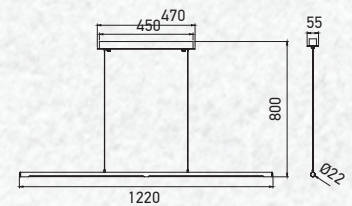

Designer Sleek Pendant-Chrome

18w VT-7018

Built In LED

SKU: 3890 - 4000K Day White

3800157621083

Voltage/Frequency:	AC:220-240V,50Hz
Luminous Flux:	1350lm
LED Type:	SMD
CRI:	>80
PF:	>0.8
Beam Angle:	120°

No. of LED: 90 pcs

Material :	Stainless Steel+Metal+PMMA
Unit GW :	1.38 Kg
Life Span:	20,000 Hours
Size :	940x55x800mm
Box Qty:	12Pcs