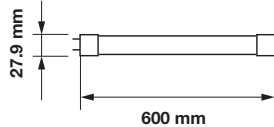

T8-Nano Plastic-60cm

10w VT-6072-NR

SKU: 6392 - 3000K Warm White 3800157625296
SKU: 6393 - 4000K Day White 3800157625302
SKU: 6394 - 6400K White 3800157625319

3 YEAR WARRANTY

Dummy Starter Included