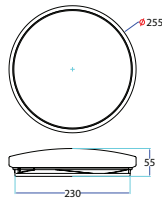

Sensor Compatible: **Yes**
Voltage/Frequency: **AC:175-265V,50/60Hz**
Luminous Flux: **720lm**
IP Rating: **IP20**
CRI: **>80**
PF: **>0.5**

Beam Angle: **120°**
Color of Fixture: **White**
Body Type: **Plastic**
Shape: **Round**
Dimension: **Ø255x55mm**
Box Qty: **5 Pcs**

Smart Domelight-CCT Changeable by Switch

18w VT-8418-M

SKU: 7605 - 3IN1 3800157652209