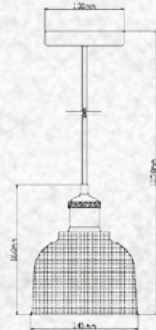

Glass-Metal Series

Model:	VT-7150-CG
SKU:	3733
EAN:	3800157611060
Size:	145x160x1050mm
Box Qty:	12Pcs
Material:	Glass+Metal