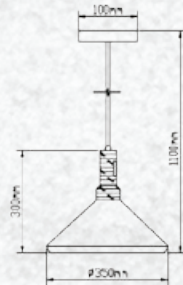

Model: VT-7535-W
SKU: 3763
EAN: 3800157611367
Size: 350x300x1100mm
Box Qty: 8Pcs
Material: Iron+Wooden Top

Wooden Top Iron-Black