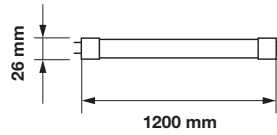

T8 Bread Tube-120cm

18w VT-1228-B

SKU: 6322 3800157619318

EQ. Watts:	36w
Voltage/Frequency:	AC:180-240V,50Hz
Luminous Flux:	1530lm
LED Type:	SMD
CRI:	>95
PF:	>0.9
Beam Angle:	160°
Body Type:	Glass with PET
Holder:	G13
Instant start :	0-100% in < 1s
On/Off:	>15,000
Life span:	20,000 Hours
Gross weight:	320g
Dimension:	26x1200mm
Box Qty:	25 Pcs