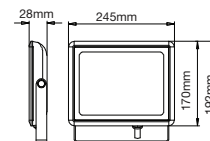

IP65
RATING

E Series-White Body

100W VT-40101W

SKU: 5967 - 3000K Warm White 3800157625609
SKU: 5968 - 4000K Day White 3800157625616
SKU: 5969 - 6500K White 3800157625623

Sensor Compatible:	Yes
Voltage/Frequency:	AC:220-240V,50/60Hz
Luminous Flux:	8500lm
Color of Fixture:	White
CRI:	>70
PF:	>0.9
IP Rating:	IP65
Beam Angle:	110°
Body Type:	Aluminium
Dimension:	330x271x33mm
Box Qty:	5 Pcs