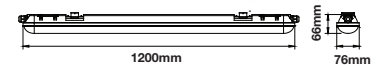

Waterproof Fitting

36w VT-1248

SKU: 6200 - 4500K Day White 3800157603270
SKU: 6201 - 6000K White 3800157603287

Voltage/Frequency: **AC:200-240V,50Hz**
Luminous Flux: **2880lm**
LED Type: **SMD**
CRI: **>70**

PF: **>0.9**
Beam Angle: **120°**
Body Type: **Plastic+ABS**
On/Off: **>10,000**

Life span: **20,000 Hours**
Gross weight: **1.42 kg**
Dimension: **1200x76x66mm**
Box Qty: **12 Pcs**