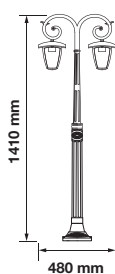

Stand Lamp

VT-738

SKU: 7061

3800157612647

Voltage: AC:220-240V,50Hz

Max.Watts: 60Wx2

IP Rating: IP44

Holder: E27

Color of Fixture: Black

Body Type: Aluminium+Glass

Size: 480x1410mm

Box Qty: 1 Pcs