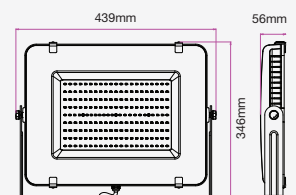

| WATTS | LUMENS | BOX QTY. |
|-------|--------|----------|
| 150w | 18000 | 2 pcs |

① METER WIRE

LUMINOUS INTENSITY DISTRIBUTION DIAGRAM

VT-206-B

SKU: 778 | 4000K DAY WHITE
 SKU: 779 | 6400K WHITE

120
 Lumen/W