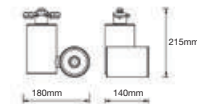

5 YEAR
WARRANTY*