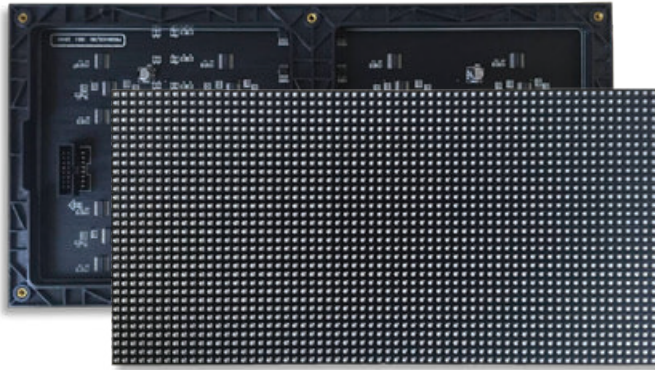

Indoor Display Screen

P5 Indoor LED Finished Cabinet

Box Qty.
6 Pcs

SKU: 11077 3800157617468

Screen Parameter

Pixel Density:	40000dots/sqm
Brightness:	1800nits
Optimum View Distance:	more than 5m
Gray Scale:	16bits
Display Color:	281 trillions(synchronized)
Operation Power:	220V-240V
Max Power Consumption:	750W/sqm
Control Mode:	Synchronized
Refresh Frequency:	400-700HZ
Fram Frequency:	60HZ
Surport Signal Input:	S-Video,RGBHV,YUV etc.
Control Distance:	UTP140M,SINGLE MODE FIBER 15KM
Life Span(50% Brightness):	100000hrs
IP(Front/rear):	IP20

LED Cabinet Parameter

Cabinet Size(L*h*d):	640*640mm
Cabinet Resolution:	128*128
Module Quantity Each Cabinet:	2*4=8
Average Power Consumption:	300w/cabinet
Cabinet Material:	Iron
Cabinet Size:	8kg/cabinet

LED Module Parameter

Pixel Pitch:	5mm
Led Specification:	SMD3528
Led Configuration:	SMD 3 in 1
Module Size:	320*160mm
Module Resolution:	64*32=2048dot
Drive Method:	1/16 scan constant current
Drive IC:	SM16106

Windows 10

COM700-MEDIA PLAYER

SKU: 11088 3800157622820

LED Display Player with Industrial PC

One TS802 sending card inside
Dual Display - Supports Max 1280*800
Supports SD Memory Card/USB/HDMI Out/Internet
USB and SD Card Memory Playing
Compact and Easy to Install
7" Touch Screen with windows 10 Inside
Size - 320*180*50mm
Input - AC:120-260V
1 x Audio In
1 x Audio Out
1 x DVI In
1 x HDMI Out
4 USB Interface

Sending Box Box Qty.
20 Pcs

SKU: 500082

Sending Card Box Qty.
20 Pcs

SKU: 500081