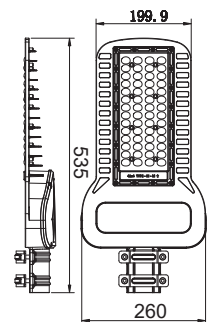

VT-154ST

SKU: 962 | 4000K DAY WHITE
SKU: 963 | 6400K WHITE

WATTS	LUMENS	BOX QTY.
150w	18000	2 pcs