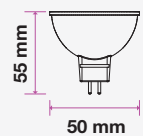

MODEL	WATTS	EQ.WATTS	LUMENS	BASE	BOX QTY.
VT-267	6.5w	40w	450	GU5.3	200 pcs
SKU: 207 | 3000K WARM WHITE					
SKU: 208 | 4000K DAY WHITE					
SKU: 209 | 6400K WHITE