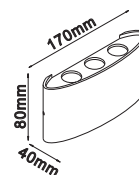

NEW

Black

SKU: 8684 - 4000K Day White 3800157654890

White

SKU: 8683 - 4000K Day White 3800157654883

Up-Down Lights

10W VT-815-B

Sensor Compatible:	Yes
Voltage/Frequency:	AC:220-240V,50Hz
Luminous Flux:	800lm
IP Rating:	IP54
CRI:	>80

PF:	>0.45
Beam Angle:	120°
Body Type:	Aluminum
Dimension:	200x130x100mm
Box Qty:	20 Pcs

Black

SKU: 8615 - 3000K Warm White 3800157652278
SKU: 8616 - 4000K Day White 3800157652285

White

SKU: 8613 - 3000K Warm White 3800157652254
SKU: 8614 - 4000K Day White 3800157652261

Up-Down Lights

6W VT-846-B

Sensor Compatible:	Yes
Voltage/Frequency:	AC:220-240V,50Hz
Luminous Flux:	540lm
IP Rating:	IP54
CRI:	>80

PF:	>0.6
Beam Angle:	Up150° / Down150°
Body Type:	Aluminium
Dimension:	170x40x80mm
Box Qty:	20 Pcs