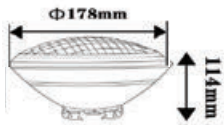

Commercial Type:	PAR56
Voltage/Frequency:	AC/DC:12V,50Hz
Luminous Flux:	800lm
Beam Angle:	120°
CRI:	>80
IP Rating:	IP68
Body Type:	Glass
Dimension:	178x114mm
Cutting Size:	NA
Box Qty:	12 Pcs