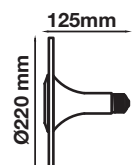

MODEL	WATTS	EQ.WATTS	LUMENS	BASE	BOX QTY.
VT-2318	18w	90w	1200	E27	18 pcs

SKU: 2784 | 3000K WARM WHITE
SKU: 2785 | 4000K DAY WHITE
SKU: 2786 | 6400K WHITE