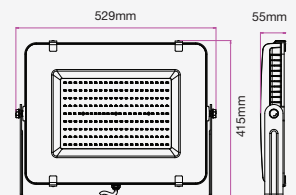

| WATTS | LUMENS | BOX QTY. |
|-------|--------|----------|
| 200w | 24000 | 2 pcs |

① METER WIRE

LUMINOUS INTENSITY DISTRIBUTION DIAGRAM

VT-306-G

SKU: 795 | 4000K DAY WHITE
 SKU: 796 | 6400K WHITE

120
 Lumen/W