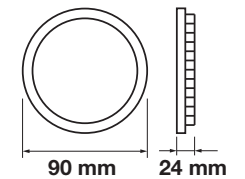

Slim Series-Chrome-Round

18w VT-1807CH

SKU: 6346 - 3000K Warm White 3800157621304
SKU: 6347 - 4000K Day White 3800157621311
SKU: 6348 - 6400K White 3800157621328

Cutting Size:
Ø205mm

Emergency Pack: Available
Voltage/Frequency: AC:85-265V,50/60Hz
Luminous Flux: 1500lm
Beam Angle: 120°

LED Type: SMD
CRI: >80
PF: >0.5
Shape: Round

Body Type: Aluminium+Chrome
Dimension: Ø225x25mm
Box Qty: 20 Pcs

Slim Series-Chrome-Round

24w VT-2407CH

SKU: 6352 - 3000K Warm White 3800157621366
SKU: 6353 - 4000K Day White 3800157621373
SKU: 6354 - 6400K White 3800157621380

Cutting Size:
Ø285mm

Emergency Pack: Available
Voltage/Frequency: AC:85-265V,50/60Hz
Luminous Flux: 2000lm
Beam Angle: 120°

LED Type: SMD
CRI: >80
PF: >0.5
Shape: Round

Body Type: Aluminium+Chrome
Dimension: Ø300x25mm
Box Qty: 10 Pcs

Slim Series-Satin Nickel-Round

24w VT-2407SN

SKU: 6355 - 3000K Warm White 3800157621397
SKU: 6356 - 4000K Day White 3800157621403
SKU: 6357 - 6400K White 3800157621410

Cutting Size:
Ø285mm

Emergency Pack: Available
Voltage/Frequency: AC:85-265V,50/60Hz
Luminous Flux: 2000lm
Beam Angle: 120°

LED Type: SMD
CRI: >80
PF: >0.5
Shape: Round

Body Type: Aluminium+Satin Nickel
Dimension: Ø300x25mm
Box Qty: 10 Pcs

Slim Surface-Chrome-Round

6w VT-605CH

SKU: 6358 - 3000K Warm White 3800157621427

Cutting Size:
Ø90mm

Emergency Pack: Available
Voltage/Frequency: AC:85-265V,50/60Hz
Luminous Flux: 420lm
Beam Angle: 120°

LED Type: SMD
CRI: >80
PF: >0.5
Shape: Round

Body Type: Aluminium+Chrome
Dimension: Ø90x24mm
Box Qty: 40 Pcs

Slim Surface-Chrome-Round

12w VT-1205CH

SKU: 6364 - 3000K Warm White 3800157621489
SKU: 6365 - 4000K Day White 3800157621496
SKU: 6366 - 6400K White 3800157621502

Cutting Size:
Ø140mm