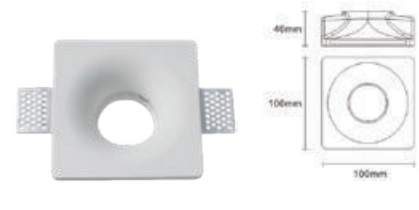

Fitting-Square-GU10

Model No	VT-859SQ
SKU:	3696
Base:	GU10
Material:	Gypsum
Shape:	Square
Color of Fxture:	White
Dimension:	100x100x40mm
Cutting Size:	103x103mm
EAN:	3800157633550
Box Qty:	40 Pcs