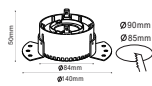

Fitting Round-GU10

Model No	VT-889
SKU:	8879
Base:	GU10
Material:	Aluminium
Shape:	Round
Color of Fixture:	White Frame+Chrome Reflector
Dimension:	ø140x50mm
Cutting Size:	ø85/90mm
EAN:	3800157648660
Box Qty:	50 Pcs