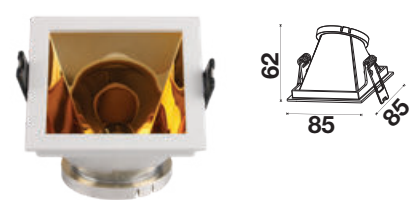

Fitting Square-GU10

Model No	VT-875-WG
SKU:	3166
Base:	GU10
Material:	Aluminium+PC
Shape:	Square
Color of Fixture:	White+Gold
Dimension:	85x85x62mm
Cutting Size:	80x80mm
EAN:	3800157639095
Box Qty:	50 Pcs