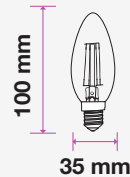

MODEL	WATTS	EQ.WATTS	LUMENS	BASE	SHAPE	BOX QTY.
VT-254D	4w	30w	350	E14	Candle	100 pcs

SKU: 278 | 2700K WARM WHITE