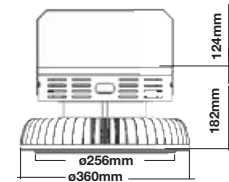

1-10V DIMMABLE

IP65 RATING