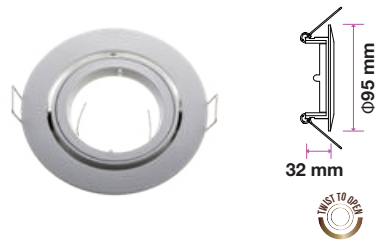

Fitting-Round-GU10

Model No	VT-775-WH
SKU:	3645
Base:	GU10
Material:	Aluminium
Shape:	Round
Color of Fxture:	White
Dimension:	Ø95x32mm
Cutting Size:	Ø85mm
EAN:	3800157617116
Box Qty:	100 Pcs