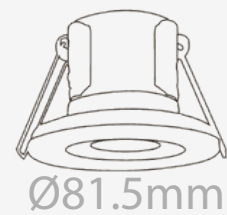

Ø81.5mm
Cutting Size: Ø57mm

MODEL	WATTS	LUMENS	COLOR	BOX QTY.	SKU: 8182 | 3000K WARM WHITE
VT-885-W	5w	500	White	20 pcs	SKU: 8183 | 4000K DAY WHITE SKU: 8184 | 6400K WHITE