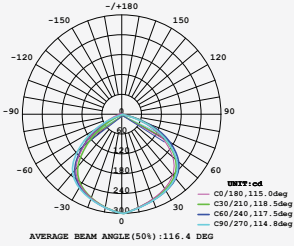

LUMINOUS INTENSITY DISTRIBUTION DIAGRAM