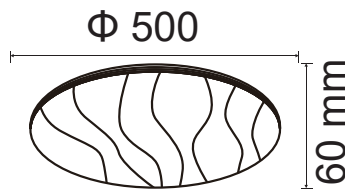

Domelight-Remote Control-CCT Changeable

65w VT-8503

SKU:1461-3IN1

3800157643597

Sensor Compatible:	Yes
Voltage/Frequency:	AC:200-240V,50/60Hz
Luminous Flux:	4900lm
IP Rating:	IP20
CRI:	>80
PF:	>0.6

Beam Angle:	180°
Color of Fixture:	White
Body Type:	PC+Metal
Shape:	Round
Dimension:	D:500x65mm
Box Qty:	10 Pcs

**DIMMABLE
WITH REMOTE**

**CCT CHANGING
With Remote Control**