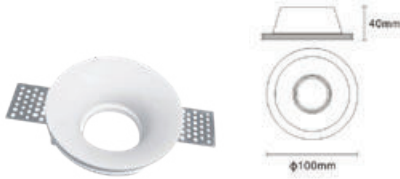

Fitting-Round-GU10

Model No	VT-859RD
SKU:	3697
Base:	GU10
Material:	Gypsum
Shape:	Round
Color of Fixture:	White
Dimension:	ø100x40mm
Cutting Size:	ø103
EAN:	3800157633567
Box Qty:	40 Pcs