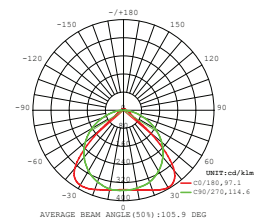

V-TAC PERFORMANCE
160
LUMENS/WATT

PRO series

MODEL	WATTS	CRI	LUMENS	PF	SIZE
VT-4551D	50w	>80	8000	>0.9	1500mm

LINEAR MASTER TRUNKING
SKU: 1360 | 4000K DAY WHITE

90° LENS

DIMMABLE