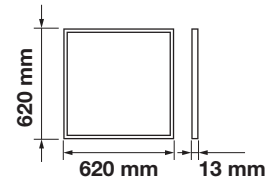

Body Type: Aluminium+PMMA+PC
Dimension: 620x620x13mm
Box Qty: 6 Pcs