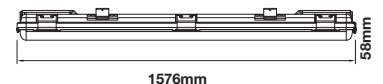

Voltage/Frequency:	AC:200-240V,50/60Hz
Luminous Flux:	2000lm
LED Type:	SMD
CRI:	>80

PF:	>0.5
Beam Angle:	120°
Body Type:	Plastic+ABS
On/Off:	>15,000

Life span:	20,000 Hours
Gross weight:	1.2 kg
Dimension:	1576x68x58mm
Box Qty:	16pcs