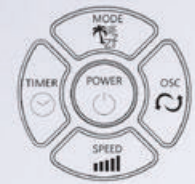

CONTROL PANEL

CONTROL PANEL