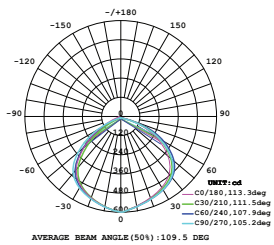

LUMINOUS INTENSITY DISTRIBUTION DIAGRAM