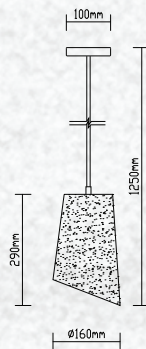

Concrete-Lampshade

Model:	VT-7155
SKU:	3850
EAN:	3800157618991
Size:	160x290x1250mm
Box Qty:	6Pcs
Material:	Concrete