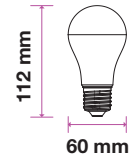

Beam Angle:	200°
Body Type:	Thermoplastic
Dimension:	60x112mm
Box Qty:	100 Pcs