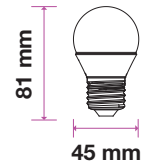

MODEL	WATTS	EQ.WATTS	LUMENS	BASE	SHAPE	BOX QTY.
VT-290	7w	45w	600	E27	G45	200 pcs
SKU: 866	| 3000K WARM WHITE					
SKU: 867	| 4000K DAY WHITE					
SKU: 868	| 6400K WHITE