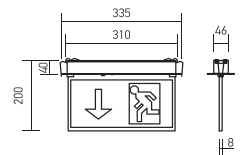

Emergency Operation Time:	>3 Hours
Battery:	Ni-Cd 4.8V,600mAh
Recharging Time:	12 hours
Test Button:	Green Light Indicator Test Button
Stickers:	4 Stickers
Legends:	4 Way Legend Available
Mode Of Operation:	Maintained
Box Qty:	10 Pcs