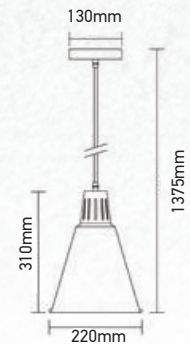

Aluminum-Sand finish-White

Model:	VT-7520-WH
SKU:	3702
EAN:	3800157610759
Size:	220x310x1375mm
Box Qty:	4Pcs
Material:	Aluminium+ Sand Finish