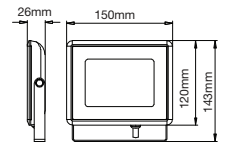

E Series-White Body
20w VT-4021W

SKU: 5949 - 3000K Warm White 3800157625425
SKU: 5950 - 4000K Day White 3800157625432
SKU: 5951 - 6500K White 3800157625449

Sensor Compatible:	Yes
Voltage/Frequency:	AC:220-240V,50/60Hz
Luminous Flux:	1700lm
Color of Fixture:	White
CRI:	>70
PF:	>0.9
IP Rating:	IP65
Beam Angle:	110°
Body Type:	Aluminium
Dimension:	150x143x26mm
Box Qty:	20 Pcs