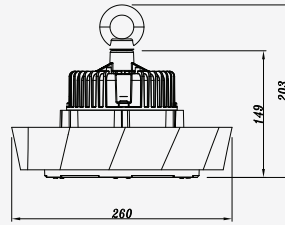

MODEL	WATTS	LUMENS	BEAM ANGLE	BOX QTY.
VT-9-113	100w	16000	120°	1 pcs

SKU: 20024 | 4000K DAY WHITE
SKU: 20025 | 6400K WHITE