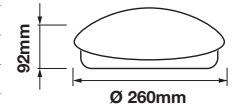

SKU: 1375 - 6400K White 3800157626316

Sensor Compatible:	Yes	Beam Angle:	120°
Voltage/Frequency:	AC:220-240V,50Hz	Color of Fixture:	White
Luminous Flux:	840lm	Body Type:	Iron+PMMA
IP Rating:	IP20	Shape:	Round
CRI:	>80	Dimension:	Ø260x92mm
PF:	>0.5	Box Qty:	10 Pcs