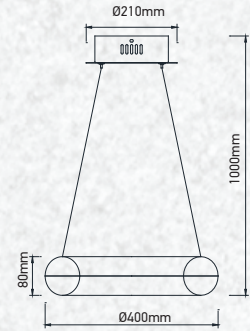

Chandelier Series

40w VT-40-1

Built In LED

SKU: 3874 - 3000K Warm White

3800157620888

Voltage/Frequency: AC:100-240V,50Hz

Luminous Flux: 2800lm

LED Type: SMD

CRI: >80

PF: >0.9

Beam Angle: 120°

No. of LED: 240 pcs

Material : Steel+PC

Unit GW : 3.90 Kg

Life Span: 20,000 Hours

Size : 400X210X1000mm

Box Qty: 1Pcs

Chandelier-3 Step

70w VT-70-3D

Built In LED

SKU: 3904 - 3000K Warm White
SKU: 3905 - 4000K Day White

3800157624633
3800157624640

Voltage/Frequency: AC:100-240V,50Hz

Luminous Flux: 4900lm

LED Type: SMD

CRI: >80

PF: >0.9

Beam Angle: 120°

No. of LED: 360 pcs

Material : Acrylic+Aluminium

Unit GW : 3.50 Kg

Life Span: 20,000 Hours

Size : 600x600x1200mm

Box Qty: 1Pcs