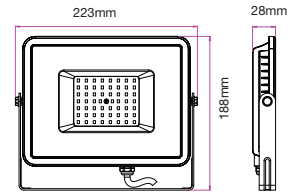

VT-56-B

SKU: 760 | 4000K DAY WHITE
SKU: 761 | 6400K WHITE

120
Lumen/W

WATTS	LUMENS	BOX QTY.
50w	6000	8 pcs