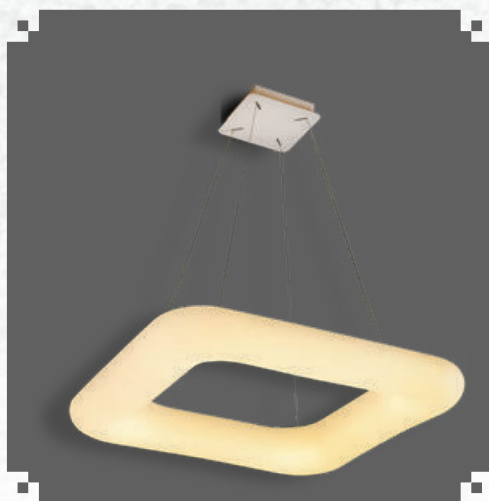

Designer Series Pendant-Color Changing

42w VT-7607

SKU: 3963 -3IN1

3800157636575

Voltage/Frequency:	AC:220-240V,50Hz
Luminous Flux:	3400lm
LED Type:	SMD
CRI:	>80
PF:	>0.9
Beam Angle:	120°
No. of LED:	384 pcs
Material :	PC
Unit GW :	4.80 kgs
Life Span:	30,000 Hours
Size :	600x600x2000mm
Box Qty:	1Pcs