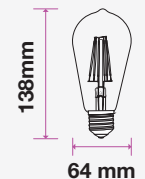

MODEL	WATTS	EQ.WATTS	LUMENS	BASE	SHAPE	BOX QTY.
VT-276	6w	55w	725	E27	ST64	50 pcs

SKU: 290 | 2200K WARM WHITE