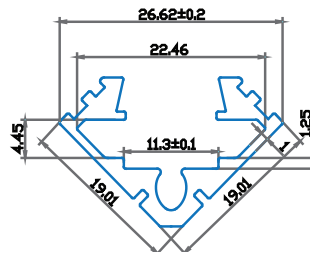

Aluminium Profile-Matt

Model No: VT-7103-M

SKU: 9986

Dimension: 26.5x9x1000mm

Color of Fixture: Matt

EAN: 3800230622174

Box Qty. 90 Pcs

2
PCS PACK

Aluminium Profile-2 Meters

Model No: VT-7104

SKU: 9956

Dimension: 19x19x2000mm

Color of Fixture: Milky

EAN: 3800157635509

Box Qty. 40 Pcs