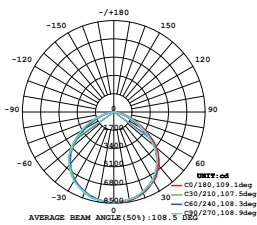

LUMINOUS INTENSITY DISTRIBUTION DIAGRAM