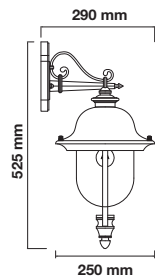

Wall Lamp
VT-852

SKU: 7531 3800157630078

Voltage:	AC:220-240V,50Hz
Max.Watts:	60W
IP Rating:	IP44
Holder:	E27
Color of Fixture:	Matt Black
Body Type:	Aluminium, Glass
Size:	290x250x525mm
Box Qty:	6 Pcs