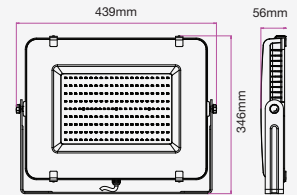

| WATTS | LUMENS | BOX QTY. |
|-------|--------|----------|
| 150w | 12000 | 2 pcs |

① METER WIRE

LUMINOUS INTENSITY DISTRIBUTION DIAGRAM

VT-200-G

- SKU: 484 | 4000K DAY WHITE
- SKU: 485 | 6400K WHITE

| WATTS | LUMENS | BOX QTY. |
|-------|--------|----------|
| 200w | 16000 | 2 pcs |