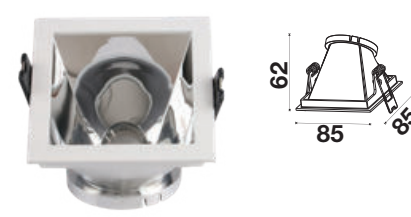

Fitting Square-GU10

Model No	VT-875-WC
SKU:	3168
Base:	GU10
Material:	Aluminium+PC
Shape:	Square
Color of Fixture:	White+Chrome
Dimension:	85x85x62mm
Cutting Size:	80x80mm
EAN:	3800157639118
Box Qty:	50 Pcs