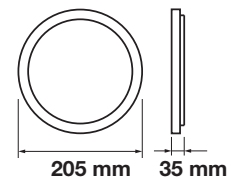

Body Type: **Aluminium**
Dimension: **Ø205x35mm**
Box Qty: **20 Pcs**