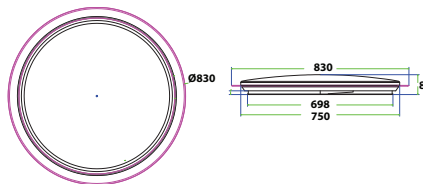

Domelight-Remote Control-CCT Changeable

80w VT-8480

SKU: 1496 - 3IN1

3800157648790

Sensor Compatible:	Yes
Voltage/Frequency:	AC:175-265V,50/60Hz
Luminous Flux:	5600lm
IP Rating:	IP20
CRI:	>80
PF:	>0.9

Beam Angle:	120°
Color of Fixture:	White
Body Type:	Plastic+Metal
Shape:	Round
Dimension:	Ø830x85mm
Box Qty:	2 Pcs

CCT CHANGING
With Remote Control