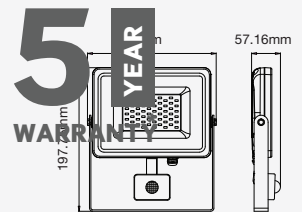

VT-30-S-B

- SKU: 460 | 3000K WARM WHITE
- SKU: 461 | 4000K DAY WHITE
- SKU: 462 | 6400K WHITE

WATTS	LUMENS	BOX QTY.
30w	2400	20 pcs