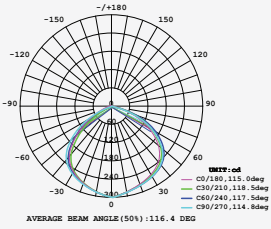

LUMINOUS INTENSITY DISTRIBUTION DIAGRAM