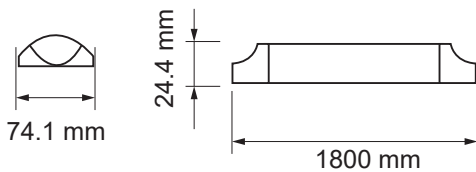

MODEL	WATTS	LUMENS	WEIGHT-KG	BOX QTY.
VT-8-20	20w	2400	0.42	10 pcs

SKU: 662 | 3000K WARM WHITE
SKU: 663 | 4000K DAY WHITE
SKU: 664 | 6400K WHITE

MODEL	WATTS	LUMENS	WEIGHT-KG	BOX QTY.
VT-8-40	40w	4800	0.84	10 pcs

SKU: 665 | 3000K WARM WHITE
SKU: 666 | 4000K DAY WHITE
SKU: 667 | 6400K WHITE

MODEL	WATTS	LUMENS	WEIGHT-KG	BOX QTY.
VT-8-50	50w	6000	1.00	10 pcs

SKU: 668 | 4000K DAY WHITE
SKU: 669 | 6400K WHITE

MODEL	WATTS	LUMENS	WEIGHT-KG	BOX QTY.
VT-9-60	60w	7200	1.20	10 pcs

SKU: 670 | 4000K DAY WHITE
SKU: 671 | 6400K WHITE