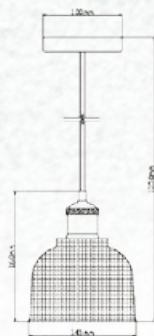

Green Glass-Metal Series

Model:	VT-7150-GG
SKU:	3734
EAN:	3800157611077
Size:	145x160x1050mm
Box Qty:	12Pcs
Material:	Glass+Metal