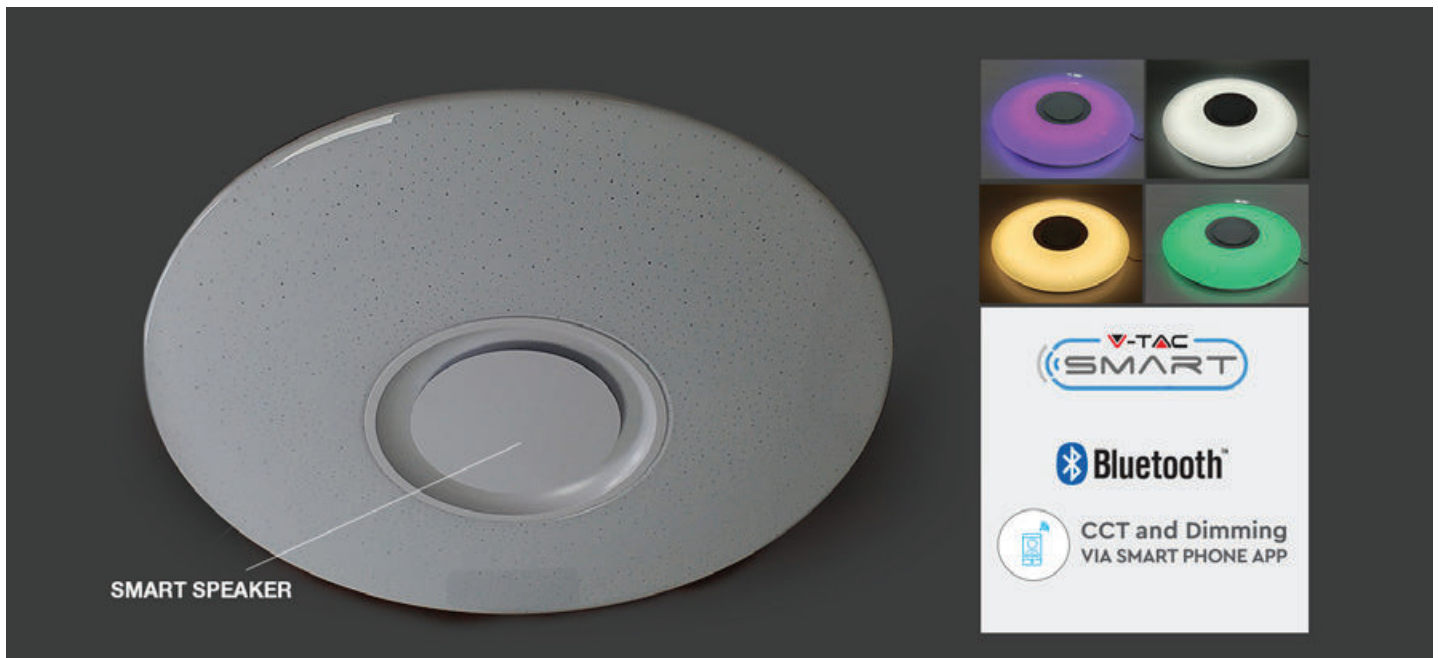

Smart Domelight-Speaker-CCT Changeable

36w VT-5500

SKU:1490- RGB+3IN1

3800157645386

Sensor Compatible:	N/A
Voltage/Frequency:	AC:200-240V,50/60Hz
Luminous Flux:	3400lm
IP Rating:	IP20
CRI:	>80
PF:	>0.9

Beam Angle:	180°
Color of Fixture:	White
Body Type:	PC
Shape:	Round
Dimension:	Ø500x65mm
Box Qty:	8 Pcs