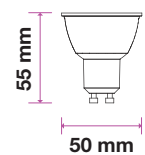

MODEL WATTS EQ.WATTS LUMENS BASE BOX QTY.
VT-292 **8w** **80w** **720** **GU10** **200 pcs**
SKU: 872 | 3000K WARM WHITE
SKU: 873 | 4000K DAY WHITE
SKU: 874 | 6400K WHITE