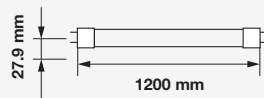

MODEL	WATTS	EQ.WATTS	LUMENS	WEIGHT-KG	BOX QTY.
VT-122	18w	45w	2250	0.1904	25 pcs

- SKU: 688 | 3000K WARM WHITE
- SKU: 672 | 4000K DAY WHITE
- SKU: 673 | 6400K WHITE