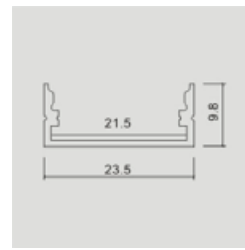

Aluminium Profiles-Milky

Model No:	VT-8108
SKU:	3352
Dimension:	2000x23.5x10mm
Color of Fixture:	Milky
EAN:	3800157636803

Aluminium Profiles-White Housing

Model No:	VT-8108-W
SKU:	3367
Dimension:	2000x23.5x10mm
Color of Fixture:	White
EAN:	3800157640176

Box Qty. 120 Pcs