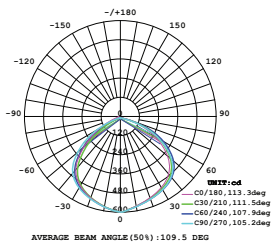

LUMINOUS INTENSITY DISTRIBUTION DIAGRAM