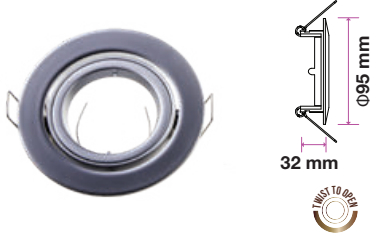

Fitting-Round-GU10

Model No	VT-775-MG
SKU:	3647
Base:	GU10
Material:	Aluminium
Shape:	Round
Color of Fxture:	Metallic Grey
Dimension:	Ø95x32mm
Cutting Size:	Ø85mm
EAN:	3800157617130
Box Qty:	100 Pcs