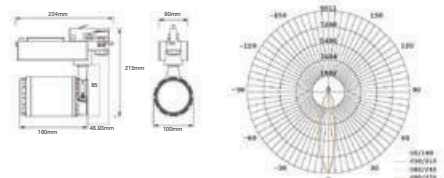

Tracklights-Black-White Body
35w VT-4537

SKU: 1338 - 3000K Warm White 3800157620666
SKU: 1339 - 4000K Day White 3800157620673
SKU: 1340 - 6000K White 3800157620680

5 YEAR WARRANTY

Sensor Compatible:	Yes	Beam Angle:	24°
Voltage/Frequency:	AC:220-240V,50/60Hz	Color of Fixture:	Black+White
Luminous Flux:	2850lm	Body Type:	Aluminium
LED Type:	COB	Life span:	30,000 Hours
CRI:	>80	Dimension:	224x100x215mm
PF:	>0.9	Box Qty:	10 Pcs

Tracklights-White Body
15w VT-4615W

SKU: 1300 - 6400K White 3800157619875