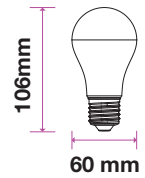

MODEL	WATTS	EQ.WATTS	LUMENS	BASE	SHAPE	BOX QTY.
VT-212	11w	75w	1055	E27	A60	100 pcs

SKU: 231 | 3000K WARM WHITE
SKU: 232 | 4000K DAY WHITE
SKU: 233 | 6400K WHITE