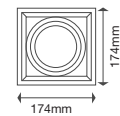

AR111-Accessories

Model No: VT-7221-B
SKU: 3581
Base: 1XAR111
Material: Aluminium
Color of Fixture: Black
Dimension: 174x174 mm
Cutting Size: 163x163mm
EAN: 3800157607063
Box Qty: 24 Pcs