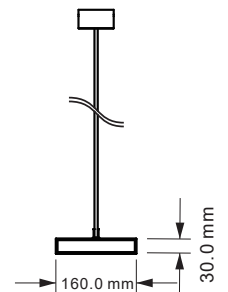

LINEAR HANGING LIGHTS

This modern range of suspended linear lights has up & down illumination for a more evenly distributed light that creates a subtle ambient yet sufficient lighting for any commercial lighting. Linear up & down lights are offered in two colors variants Silver and White.

- **30,000 hrs Lifespan**
- **AC:100-240V,50/60Hz**
- **Aluminum Body**
- **UGR<6**
- **Linkable with connectors**
- **I-10V Dimmable**

5 YEAR
WARRANTY*

1190mm