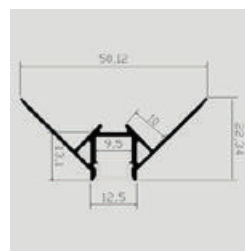

Aluminium Profiles-Milky-Set

Model No:	VT-8103
SKU:	3361
Dimension:	2000mm
Color of Fixture:	Milky
EAN:	3800157637015
Box Qty.	40 Pcs