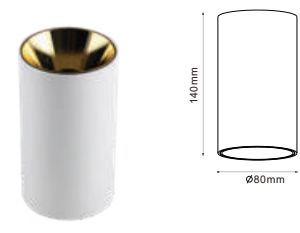

Fitting Round-GU10

Model No	VT-882-RG
SKU:	8591
Base:	GU10
Material:	Aluminium + PC
Shape:	Round
Color of Fixture:	White frame + Gold reflector
Dimension:	ø80x140mm
Cutting Size:	NA
EAN:	3800157651967
Box Qty:	50 Pcs