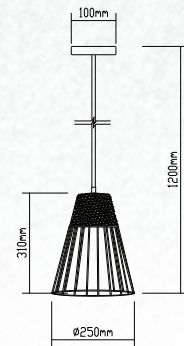

Concrete-Mesh

Model:	VT-7253
SKU:	3848
EAN:	3800157618977
Size:	250x310x1200mm
Box Qty:	4Pcs
Material:	Concrete+Iron