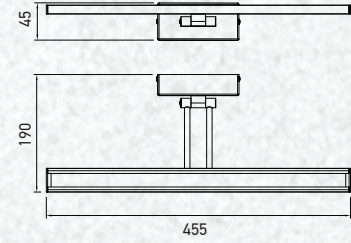

Mirror Movable Wall Lamp Golden