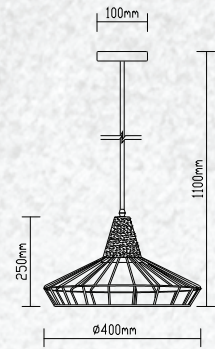

Concrete-Mesh

Model:	VT-7330
SKU:	3849
EAN:	3800157618984
Size:	400x250x1100mm
Box Qty:	4Pcs
Material:	Concrete+Iron