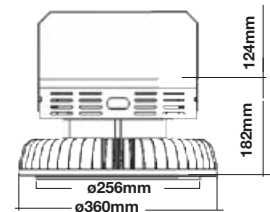

MODEL	WATTS	LUMENS	BEAM ANGLE	BOX QTY.
VT-9-500	500w	60000	120°	1 pcs

SKU: 509 | 4000K DAY WHITE