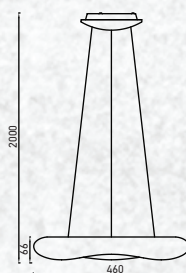

COLOR
CHANGING
WITH REMOTE

Designer Series Pendant-Color Changing

38W VT-7605

SKU: 3959 -3IN1

3800157636537

Voltage/Frequency: AC:220-240V,50Hz

Luminous Flux: 3300lm

LED Type: SMD

CRI: >80

PF: >0.9

Beam Angle: 120°

No. of LED: 384 pcs

Material: PC

Unit GW: 3.90 kgs

Life Span: 30,000 Hours

Size: 600x2000mm

Box Qty: 1Pcs