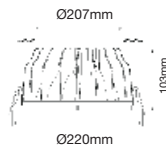

Reflector Series - High Lumen
30W VT-26301

SKU: 1276 - 3000K Warm White 3800157611985
SKU: 1277 - 4000K Day White 3800157611992
SKU: 1278 - 6400K White 3800157612005

Sensor Compatible:	Yes	Beam Angle:	120°
Voltage/Frequency:	AC:100-277V,50/60Hz	Body Type:	PKW
Luminous Flux:	3600lm	Color of Fixture:	White
LED Type:	COB	Shape:	Round
CRI:	>80	Dimension:	Ø220x103mm
PF:	>0.9	Cutting Size:	Ø207mm
		Box Qty:	12 Pcs