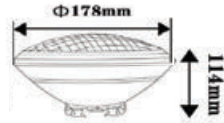

Pool Lights-PAR56
8W VT-1258

SKU: 7556 - 3000K Warm White 3800157633789
SKU: 7555 - 6400K White 3800157633772
SKU: 7557 - Blue 3800157633796

Commercial Type:	PAR56
Voltage/Frequency:	AC/DC:12V,50Hz
Luminous Flux:	800lm
Beam Angle:	120°
CRI:	>80
IP Rating:	IP68
Body Type:	Glass
Dimension:	178x114mm
Cutting Size:	NA
Box Qty:	12 Pcs