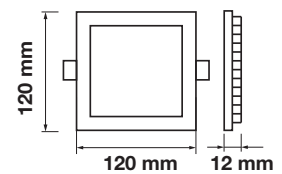

LED MINI PANELS

Square Premium Series Panel

V-TAC's efficient & trendy Premium Series Mini Panels are now upgraded with premium-quality Samsung LED chips for an even better lighting output and performance. Built with the most stable drivers in the market, have low maintenance panels without the flashes and the flickers. These square, slim & modern panels are ideal for residential, office, or commercial indoor lighting.

- **SMD LED Type**
- **30,000 hrs Lifespan**
- **120° Beam Angle**
- **AC:85-265V,50/60Hz**
- **CRI: >80**
- **Aluminium Body**

5 YEAR WARRANTY*

SKU: 703 | 3000K WARM WHITE
SKU: 704 | 4000K DAY WHITE
SKU: 705 | 6400K WHITE

MODEL	WATTS	LUMENS	BOX QTY.
VT-606SQ	6w	420	40 pcs

Cutting Size: 110x110mm

SKU: 709 | 3000K WARM WHITE
SKU: 710 | 4000K DAY WHITE
SKU: 711 | 6400K WHITE

MODEL	WATTS	LUMENS	BOX QTY.
VT-612SQ	12w	1000	20 pcs