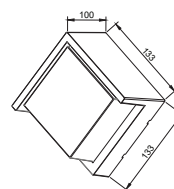

LED Wall Lights

7W VT-831-CRD

Sensor Compatible:	Yes
Voltage/Frequency:	AC:220-240V,50/60Hz
Luminous Flux:	400lm
IP Rating:	IP65
CRI:	>80

PF:	>0.6
Beam Angle:	128°
Body Type:	PC
Dimension:	133x133mx67m
Box Qty:	20 Pcs

Round

SKU: 8609 - 3000K Warm White 3800157652063

Square

SKU: 8610 - 3000K Warm White 3800157652070

LED Wall Lights

12W VT-827-RD

Sensor Compatible:	Yes
Voltage/Frequency:	AC:220-240V,50/60Hz
Luminous Flux:	650lm
IP Rating:	IP65
CRI:	>80

PF:	>0.5
Beam Angle:	128°
Body Type:	PC
Dimension:	169x100mm
Box Qty:	20 Pcs

Round

SKU: 8537 - 3000K Warm White 3800157638869

SKU: 8538 - 4000K Day White 3800157638876

Square

SKU: 8539 - 3000K Warm White 3800157638883

SKU: 8540 - 4000K Day White 3800157638890