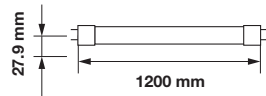

MODEL   WATTS   EQ.WATTS   LUMENS   WEIGHT-KG   BOX QTY.

VT-121   **18w**   **36w**   **1700**   **0.1904**   **25 pcs**

SKU: 653 | 3000K WARM WHITE
SKU: 654 | 4000K DAY WHITE
SKU: 655 | 6400K WHITE