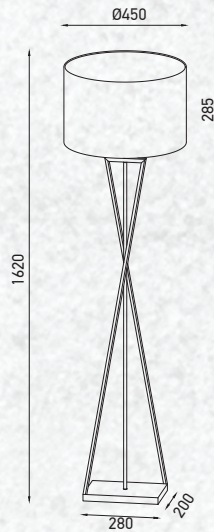

Floor Lamps

VT-7702

SKU:	40421
Watts:	Max 60W
Material:	Metal
Base:	E27
Color:	Black+Chrome
Input Power:	AC:220-240V,50Hz
EAN:	3800157648561
Size:	140x200x1540mm
Box Qty:	4Pcs