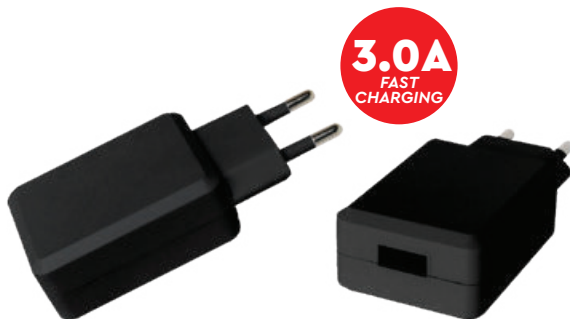

USB QC3.0 TRAVEL ADAPTOR

VT-1026-B

SKU: 8794
EAN: 3800157644297

Input Power:	AC:100-240V,50/60Hz
Body Type:	PC
Dimension:	42×57×24mm
Input Current:	0.2A

Output Current:	3.0A
Rated Load:	18W
Box Qty:	48 pcs