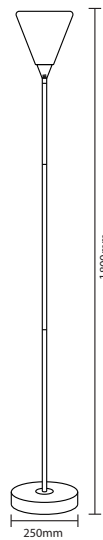

Voltage/Frequency:	AC:220-240V,50/60Hz
Body Type:	ABS+Metal
Dimension:	250x250x1800mm
Box Qty:	4 Pcs