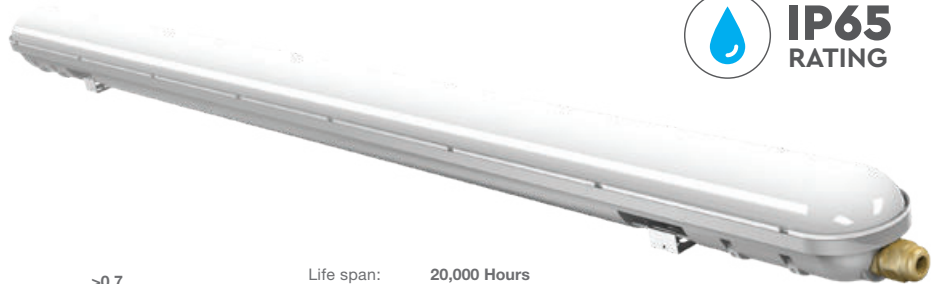

Waterproof Fitting

48w VT-1548

SKU: 6184 - 4500K Day White 3800157602389
SKU: 6185 - 6000K White 3800157602396

Voltage/Frequency: **AC:200-240V,50/60Hz**
Luminous Flux: **3840lm**
LED Type: **SMD**
CRI: **>70**

PF: **>0.7**
Beam Angle: **120°**
Body Type: **Plastic+ABS**
On/Off: **>10,000**

Life span: **20,000 Hours**
Gross weight: **1.86 kg**
Dimension: **1480x76x66mm**
Box Qty: **12 Pcs**