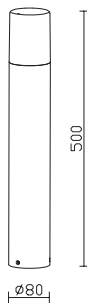

Bollard Lamps GU10

VT-7617

SKU: 7567 3800157636407

Voltage:	AC:220-240V,50-60Hz
Max.Watts:	35W
IP Rating:	IP54
Holder:	GU10
Color of Fixture:	Black
Body Type:	Aluminium body+opal PC diffuser
Size:	80x500mm
Box Qty:	4 Pcs