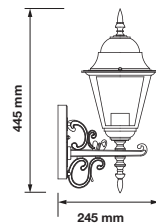

Wall Lamp
VT-761-B

SKU: 7521 3800157617802

Voltage:	AC:220-240V
Max.Watts:	60W
IP Rating:	IP44
Holder:	E27
Color of Fixture:	Matt Black
Body Type:	Aluminium+Glass
Size:	245x445x185mm
Box Qty:	8 Pcs