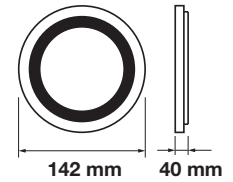

Body Type:	Aluminium
Dimension:	142x40mm
Box Qty:	20 Pcs