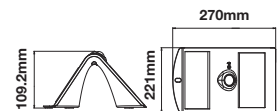

Battery:	3.7V Lithium Battery 4000mAh
Lumens:	800lm
No. of LED:	60pcs (Front 56pcs, Back 4 pcs)
Detecting Angle:	120°
Sensing Range:	2 - 6 mtrs

Charging Time:	6-7 hrs Sunlight Charging
IP Rating:	IP65
Material:	ABS+PC
Dimension:	270x221x109.2mm
Working Time:	Mode A: 5 hours, Mode B: 2-3 nights Mode C: 3-4 nights
Box Qty:	20Pcs