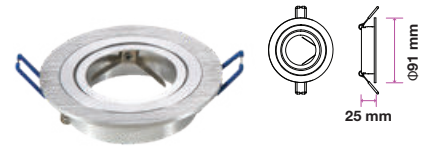

Fitting-Round-GU10

Model No	VT-782RD-AB
SKU:	3600
Base:	GU10
Material:	Aluminium
Shape:	Round
Color of Fxture:	Aluminium Brush
Dimension:	Ø91x25mm
Cutting Size:	Ø75mm
EAN:	3800157607292
Box Qty:	100 Pcs