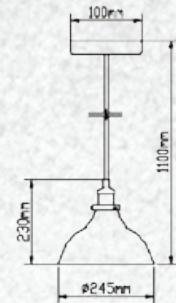

Glass-Metal Series

Model:	VT-7210
SKU:	3730
EAN:	3800157611039
Size:	245x230x1100mm
Box Qty:	8Pcs
Material:	Glass+Metal