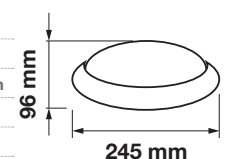

SKU: 5056 - 4500K Day White 3800157603980

Sensor Compatible:	Yes	Beam Angle:	120°
Voltage/Frequency:	AC:220-240V,50/60Hz	Color of Fixture:	Black
Luminous Flux:	840lm	Body Type:	Plastic CLAD Aluminium
IP Rating:	IP54	Shape:	Oval
CRI:	>70	Dimension:	Ø245x96mm
PF:	>0.5	Box Qty:	10 Pcs