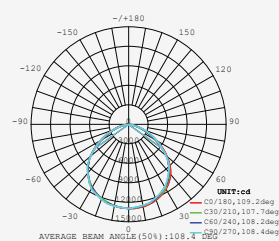

LUMINOUS INTENSITY DISTRIBUTION DIAGRAM