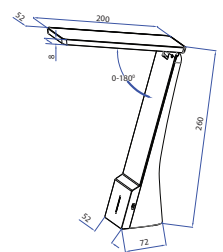

Table Lamps-Black

4w VT-1014-B

SKU: 8500 - 3 IN 1 3800157617215

Voltage/Frequency:	DC:5V,1A
Luminous Flux:	120lm
CRI:	>80
PF:	>0.45

Rechargeable

Beam Angle:	120°
Color:	Black
Body Type:	ABS+PC+Aluminium
Dimension:	200x50x263mm
Box Qty:	25 Pcs