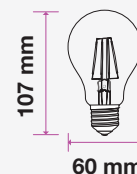

LED AMBER FILAMENT

A60

V-TAC's decorative Amber Filament Lamp range is devised with the latest technology to provide the warm look and feel of conventional filament bulbs.

- 20,000 hrs Lifespan
- 300° Beam Angle
- AC:220-240V,50Hz
- CRI: >80

3 YEAR
WARRANTY*

MODEL	WATTS	EQ.WATTS	LUMENS	BASE	SHAPE	BOX QTY.
VT-214	4w	30w	350	E27	A60	50 pcs

MODEL	WATTS	EQ.WATTS	LUMENS	BASE	SHAPE	BOX QTY.
VT-266	6w	55w	725	E27	A60	50 pcs

MODEL	WATTS	EQ.WATTS	LUMENS	BASE	SHAPE	BOX QTY.
VT-228	4w	35w	350	B22	A60	96 pcs

SKU:107 | 2200K WARM WHITE