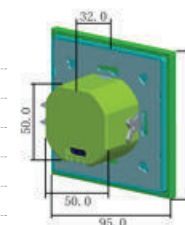

Ambient Light: <3-2000LUX (adjustable)

Body Type: PC+Glass

IP Rating: IP65

Dimension: 95x50x95mm

Time Delay: Min.10sec±3sec, Max. 12min±1min

Box Qty: 50 Pcs

Infrared-Hand Gesture Detection
Max 200W(LED)

VT-8025
SKU: 5084 3800157608046