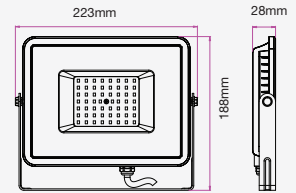

VT-56-W

SKU: 762 | 4000K DAY WHITE
SKU: 763 | 6400K WHITE

120
Lumen/W

WATTS	LUMENS	BOX QTY.
50w	6000	8 pcs