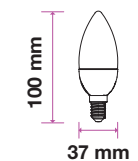

Beam Angle:	200°
Body Type:	Thermoplastic
Dimension:	37x100mm
Box Qty:	200 Pcs