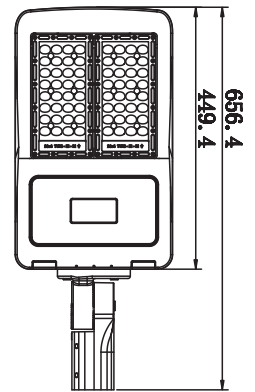

VT-103ST

SKU: 954 | 5700K WHITE

WATTS	LUMENS	BOX QTY.
100w	14000	2 pcs

INVENTRONICS
DRIVER