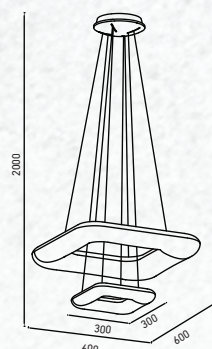

Designer Series Pendant-Color Changing

68W VT-7608

SKU: 3965 -3IN1

3800157636599

Voltage/Frequency: AC:220-240V,50Hz

Luminous Flux: 6000lm

LED Type: SMD

CRI: >80

PF: >0.9

Beam Angle: 120°

No. of LED: 624 pcs

Material : PC

Unit GW : 6.50 kgs

Life Span: 30,000 Hours

Size : 600x300x2000mm

Box Qty: 1Pcs