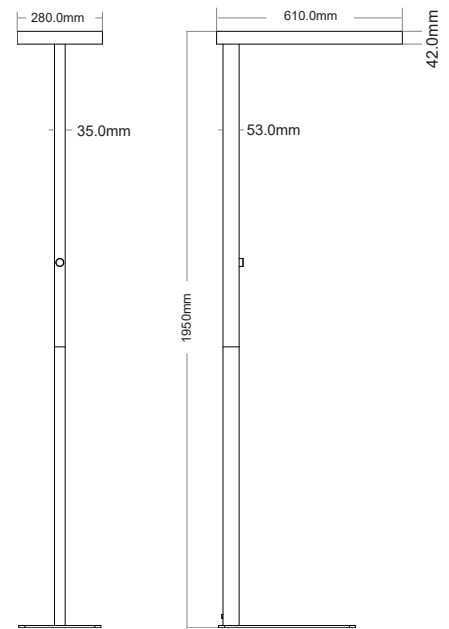

Floor Lamp-Knob Dimming-Square corner 80w

Silver **VT-8600D-S**

SKU: 8525 4000K Day White 3800157638142

White **VT-8600D-W**

SKU: 8526 4000K Day White 3800157638159

Voltage/Frequency: **AC:100-240V,50/60Hz**

Luminous Flux: **UP:5200/Down:3600**

CRI: **>80**

PF: **>0.9**

Beam Angle: **110°/90°**

Color: **Silver**

Body Type: **Aluminium Alloy+PC**

Dimension: **280x35x1950mm**

Box Qty: **1 Pc**

KNOB
DIMMING

UP-DOWN
LIGHTS