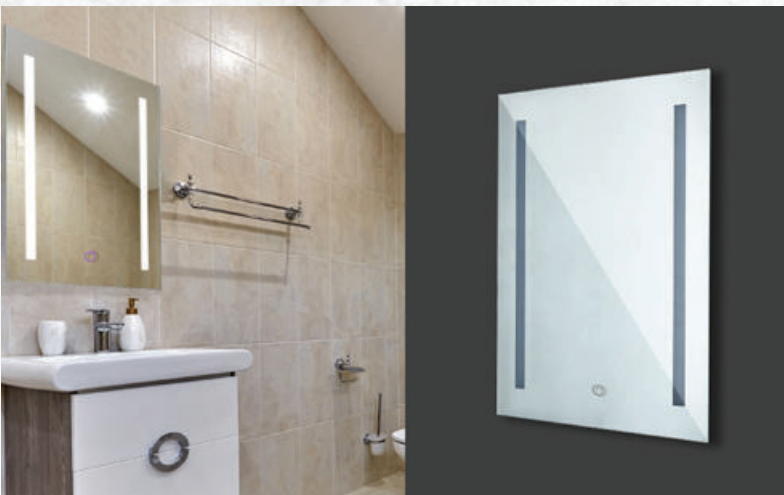

NEW

Mirror Lights

37W   **VT-8701**

SKU: 40461 - 3IN1   3800157655002

Voltage/Frequency:	AC:200-240V,50/60Hz
Luminous Flux:	800lm
CRI:	>80
Beam Angle:	120°
Material :	Iron
Unit GW :	9.3 Kg
IP Rating:	IP44
Size :	700x500x35mm
Box Qty:	1Pcs