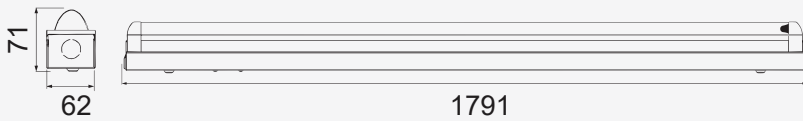

MODEL	WATTS	LUMENS	WEIGHT-KG	BOX QTY.
VT-8-63	60w	6000	2.42	10 pcs

SKU: 519 | 3IN1