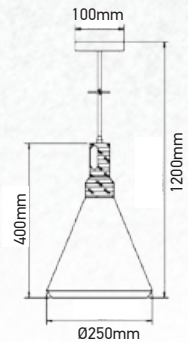

Wooden Top Iron-Black

Model:	VT-7525-B
SKU:	3762
EAN:	3800157611350
Size:	250x400x1200mm
Box Qty:	8Pcs
Material:	Iron+Wooden Top