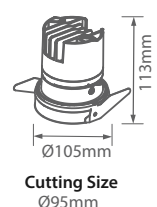

Sensor Compatible:	Yes
Voltage/Frequency:	AC:220-240V,50Hz
Luminous Flux:	1000lm
LED Type:	COB-CREE
CRI:	>95
PF	>0.6

Beam Angle:	0-27°
Body Type:	Aluminium
Dimension:	Ø105x113mm
Cutting Size:	Ø95mm
Box Qty:	12 Pcs

Hotel Downlight-COB
35w VT-2936
SKU: 1477 - 3000K Warm White 3800157644105
SKU: 1478 - 4000K Day White 3800157644112