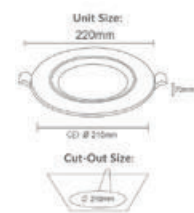

MODEL
VT-2-33

- SKU: 20057 | 3000K WARM WHITE
- SKU: 20058 | 4000K DAY WHITE
- SKU: 20059 | 6400K WHITE

WATTS	LUMENS	BOX QTY.
30w	2400	10 pcs