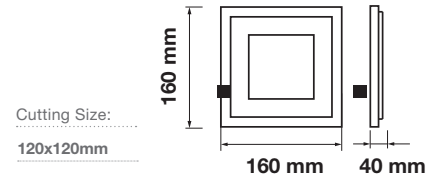

Emergency Pack: Available	LED Type: SMD	Body Type: Aluminium+Glass
Voltage/Frequency: AC:100-240V,50/60Hz	CRI: >80	Dimension: 160x160x40mm
Luminous Flux: 840lm	PF: >0.9	Box Qty: 20 Pcs
Beam Angle: 120°	Shape: Square