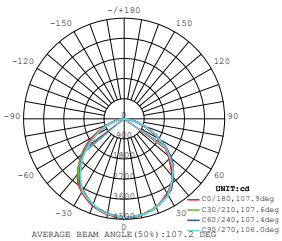

LUMINOUS INTENSITY DISTRIBUTION DIAGRAM