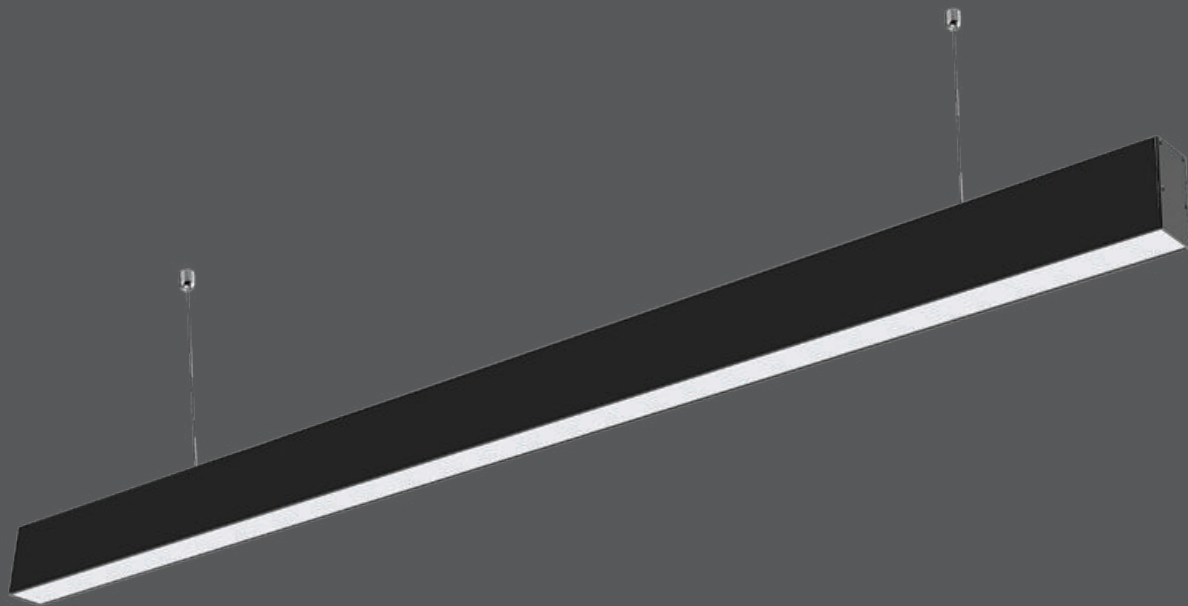

EASY TOGGLE SWITCH

3000K 4000K 6400K

EASY ACCESS FOR
COLOR CHANGING
WITH BUTTON

**COLOR
CHANGING**

LINEAR 3INI LIGHTS

Discover V-TAC's reliable 40w suspended linear lights with a staggering lifespan of 30,000 hours. Designed with toggle switch, 3INI color changing light. Perfect replacement for traditional and inefficient linear lighting fixtures with the efficient LED provided by Samsung.

- **30,000 hrs Lifespan**
- **AC:200-240V,50/60Hz**
- **Toggle switch - 3INI CCT**
- **Aluminum Body**
- **1.5 Meter Wire Length**

5 YEAR
WARRANTY*

BLACK   **VT-7-44**

SKU:20060 | 3INI