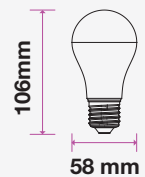

MODEL	WATTS	EQ.WATTS	LUMENS	BASE	SHAPE	BOX QTY.
VT-210	9w	60w	806	E27	A58	100 pcs

SKU: 228 | 3000K WARM WHITE
SKU: 229 | 4000K DAY WHITE
SKU: 230 | 6400K WHITE