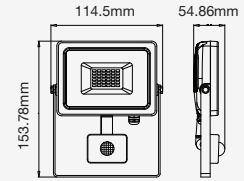

VT-10-S-B

NEW

- SKU: 436 | 3000K WARM WHITE
- SKU: 437 | 4000K DAY WHITE
- SKU: 438 | 6400K WHITE

WATTS	LUMENS	BOX QTY.
10w	800	20 pcs