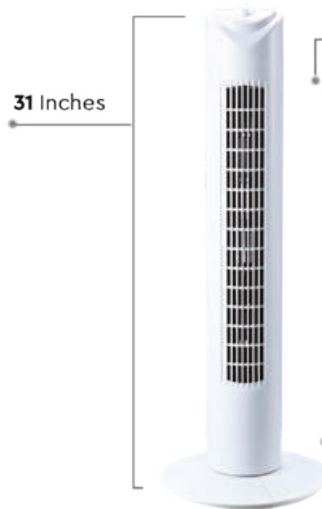

Tower Fan

VT-4538

SKU: 7926 EAN: 3800157654517

Oscillation
Low | Medium | High

3 Fan Speed
Low | Medium | High

- Power(Watts): 45
- Voltage/Freq: AC:220-240V,50/60Hz
- Size(inches): 31
- Material: ABS
- Unit Color: White
- Speed: 3(Low-Med-High)
- Function: Oscillation Function
- Timer: 1hr(Max)
- Plug Type: EU
- IP Rating: IP20
- Box Qty: 1pc