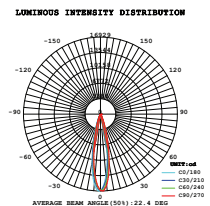

SKU: 1232 - 5000K White 3800157602532

Sensor Compatible:	Yes	Beam Angle:	22°
Voltage/Frequency:	AC:220-240V,50/60Hz	Color of Fixture:	Black
Luminous Flux:	2300lm	Body Type:	Die Cast Aluminium
LED Type:	COB	Life span:	20,000 Hours
CRI:	>80	Dimension:	106x208x206mm
PF:	>0.9	Box Qty:	8 Pcs