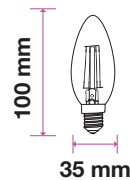

MODEL	WATTS	EQ.WATTS	LUMENS	BASE	SHAPE	BOX QTY.
VT-254	4w	35w	400	E14	Candle	100 pcs

SKU: 272 | 2700K WARM WHITE