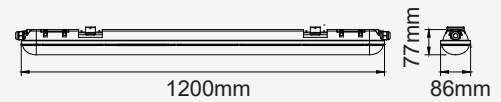

Waterproof Fittings

MODEL	WATTS	LUMENS	ON/OFF	BODY TYPE	PF	WEIGHT-KG	BOX QTY.
VT-180	60w	5400	15000	Plastic + ABS	>0.9	1.30	9 pcs

SKU: 680 | 4000K DAY WHITE
SKU: 681 | 6400K WHITE

5
YEAR
WARRANTY

6
FEET

IP65
RATING

Waterproof Fittings

MODEL	WATTS	LUMENS	ON/OFF	BODY TYPE	PF	WEIGHT-KG	BOX QTY.
VT-160	60w	7200	15000	Plastic+Aluminium	>0.9	2.10	9 pcs

SKU: 678 | 4000K DAY WHITE
SKU: 679 | 6400K WHITE

5
YEAR
WARRANTY

4
FEET

IP65
RATING

120
Lumen/W

MODEL	WATTS	LUMENS	ON/OFF	BODY TYPE	PF	WEIGHT-KG	BOX QTY.
VT-170	70w	8400	15000	Plastic+Aluminium	>0.9	2.67	9 pcs

SKU: 676 | 4000K DAY WHITE
SKU: 677 | 6400K WHITE

5
YEAR
WARRANTY

5
FEET

IP65
RATING

120
Lumen/W