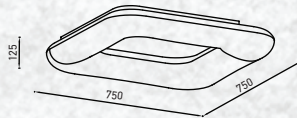

Designer Series Surface-Color Changing

80W VT-7753

SKU: 3973 -3IN1

3800157636674

Voltage/Frequency: AC:220-240V,50Hz

Luminous Flux: 6600lm

LED Type: SMD

CRI: >80

PF: >0.9

Beam Angle: 120°

No. of LED: 768 pcs

Material : PC

Unit GW : 10.50 kgs

Life Span: 30,000 Hours

Size : 750x750x125mm

Box Qty: 1Pcs