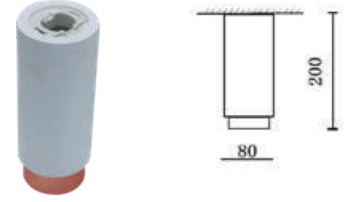

Fitting-Surface Metal-1XGU10

Model No	VT-865-MRM
SKU:	3113
Base:	GU10
Material:	Gypsum with metal
Shape:	Round
Color of Fixture:	White+Matt Rose Gold
Dimension:	ø200x80mm
Cutting Size:	N/A
EAN:	3800157634380
Box Qty:	9 pcs