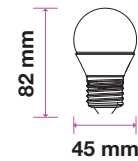

Beam Angle:	180°
Body Type:	Thermoplastic
Dimension:	45x81mm
Box Qty:	200 Pcs