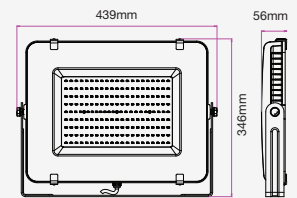

VT-200-B

- SKU: 418 | 4000K DAY WHITE
- SKU: 419 | 6400K WHITE

WATTS	LUMENS	BOX QTY.
200w	16000	2 pcs