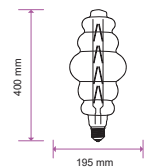

SpecialBulbs

Smoky-S180-E27

8W VT-2169-S

SKU: 45671 - 2200K Warm White 3800157641227

EQ. Watts:	
Voltage/Frequency:	AC:220-240V,50Hz
Luminous Flux:	240lm
Commercial Type:	S180

LED Type:	Filament
CRI:	>80
PF:	>0.45
Base:	E27

Beam Angle:	300°
Body Type:	Glass
Dimension:	Ø195x400mm
Box Qty:	6 Pcs