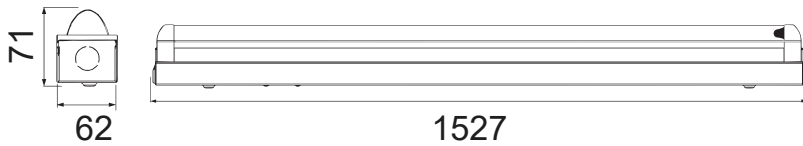

MODEL	WATTS	LUMENS	WEIGHT-KG	BOX QTY.
VT-8-53	50w	5000	2.06	10 pcs

SKU: 518 | 3IN1