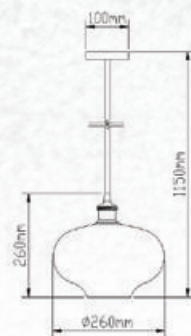

Amber Glass-Metal Series

Model:	VT-7290
SKU:	3741
EAN:	3800157611145
Size:	260x260x1150mm
Box Qty:	8Pcs
Material:	Glass+Metal