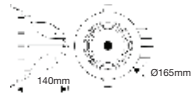

Sensor Compatible:	Yes
Voltage/Frequency:	AC:220-240V,50/60Hz
Luminous Flux:	2650lm
LED Type:	COB
CRI:	>80
PF	>0.9

Beam Angle:	24°
Body Type:	Die Cast Aluminum
Color of Fixture:	White
Shape:	Round
Dimension:	Ø165x140mm
Cutting Size:	Ø115mm
Box Qty:	20 Pcs