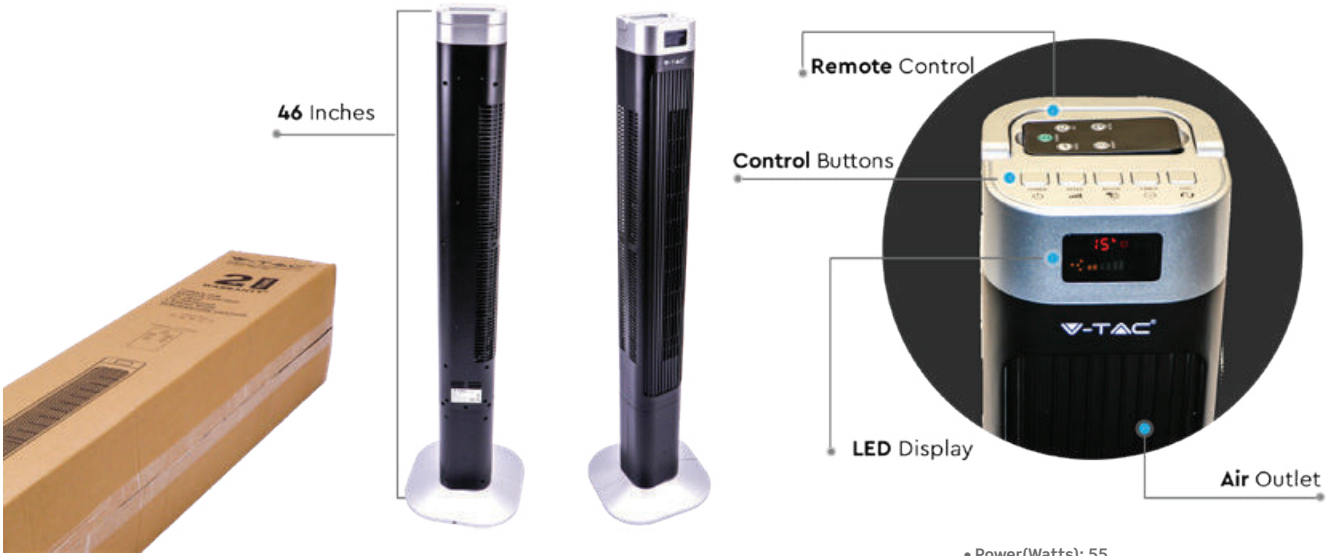

Tower Fan

VT-5546

SKU: 7901 EAN: 3800157644716

3 Wind Mode
Normal | Natural | Sleep

3 Fan Speed
Low | Medium | High

- Power(Watts): 55
- Voltage/Freq: AC:220-240V,50Hz
- Size(inches): 46
- Material: ABS
- Unit Color: Black Finish
- Speed: 3(Low-Med-High)
- Wind Mode: 3 (Normal-Natural-Sleep)
- Timer: 1-15hrs(Max)
- Power Cord Length: 1.75m
- Plug Type: EU
- IP Rating: IP20
- Box Qty: 1pc