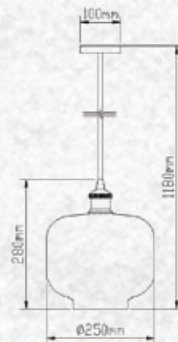

Amber Glass-Metal Series

Model:	VT-7320
SKU:	3740
EAN:	3800157611138
Size:	250x280x1180mm
Box Qty:	8Pcs
Material:	Glass+Metal