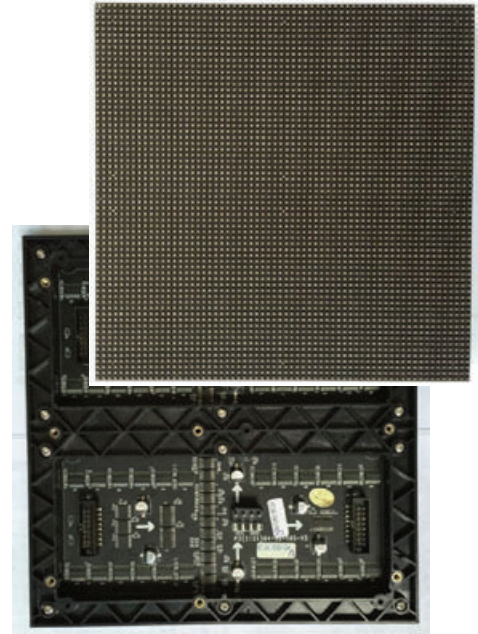

Pixel pitch	3mm	Brightness	≥1100 CD/M2
Panel size	L192xH192xT13mm	Working environment temperature	-10 to +40°C
Physical density	111111/M2	Working environment humidity	10%~70% RH
Pixel configuration	1,1,1(R,G,B)	Display working voltage	AC46~4HZ,220V±15%/110V±15%
Driving method	1/16 Constant current	Color temperature	8500K-11500K
LED Chip Type	SMD2121	Gray scale/color	≥16.7M color
Display resolution	4096(64x64)dots	Input signal	RF\ S-Video\ RGB etc
Module weight	0.35Kg	Control system	PCTV nonlinearity card, DVI Display card, Linsn control system
Module port	HUB75-B	Mean free error time	>5000 Hours
Module working voltage	5VDC	Life Hours	100000 Hours
Power	30W	Steel box weight	40 Kg/M2
Viewing angle	120 Degrees	Steel box size	L576Xh768x80mm
Option distance	3-45M		
Driving device	5020		
Every square metre module	27.13 PCS		
Maximum power	1000 W/M2		
Frame Frequency	60Hz		
Refresh frequency	400-800 Hz/S