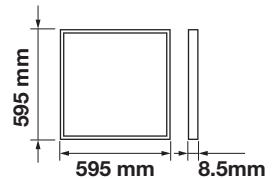

Emergency Pack:	Available
Voltage/Frequency:	AC:220-240V,50/60Hz
Luminous Flux:	3240lm
Beam Angle:	120°

LED Type:	SMD
CRI:	>80
PF:	>0.9
Shape:	Square

Body Type:	Aluminium+PS+PP
Dimension:	595x595x8.5mm
Box Qty:	6 Pcs