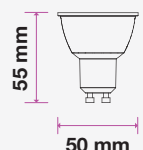

MODEL	WATTS	EQ.WATTS	LUMENS	BASE	SHAPE	BOX QTY.
VT-275D	5w	35w	380	GU10		192 pcs

SKU: 109 | 3000K WARM WHITE
SKU: 512 | 4000K DAY WHITE
SKU: 897 | 6400K WHITE