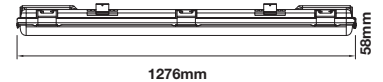

Voltage/Frequency:	AC:200-240V,50/60Hz
Luminous Flux:	1700lm
LED Type:	SMD
CRI:	>80

PF:	>0.5
Beam Angle:	120°
Body Type:	Plastic+ABS
On/Off:	>15,000

Life span:	20,000 Hours
Gross weight:	1 kg
Dimension:	1276x68x58mm
Box Qty:	16pcs