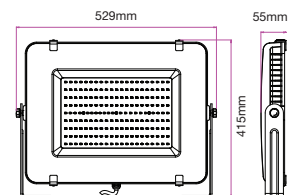

① METER WIRE

LUMINOUS INTENSITY DISTRIBUTION DIAGRAM

VT-300-G

- SKU: 488 | 4000K DAY WHITE
- SKU: 489 | 6400K WHITE

| WATTS | LUMENS | BOX QTY. |
|-------|--------|----------|
| 300w | 24000 | 2 pcs |

① METER WIRE