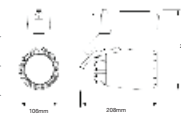

SKU: 1232 - 5000K White 3800157602532

Sensor Compatible:	Yes	Beam Angle:	22°
Voltage/Frequency:	AC:220-240V,50/60Hz	Color of Fixture:	Black
Luminous Flux:	2300lm	Body Type:	Die Cast Aluminium
LED Type:	COB	Life span:	20,000 Hours
CRI:	>80	Dimension:	106x208x206mm
PF:	>0.9	Box Qty:	8 Pcs