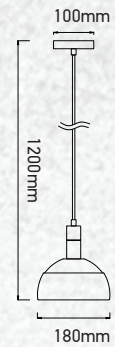

Pendant-Aluminium Shade-Blue

Model:	VT-7100-BL
SKU:	3925
EAN:	3800157626200
Size:	180x100x1200mm
Box Qty:	12Pcs
Material:	Plastic+Aluminium