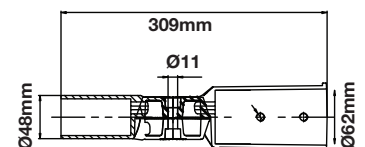

VT-795-1

SKU: 3668 3800157625029

Compatible with 30W and 50W models, this adapter allows the angle of the streetlight to be adjusted as per client's requirements.