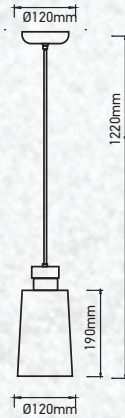

| | |
|-------------|----------------------------|
| No. of LED: | 180 pcs |
| Material : | Stainless Steel+Metal+PMMA |
| Unit GW : | 2.24 Kg |
| Life Span: | 20,000 Hours |
| Size : | 940x120x60mm |
| Box Qty: | 6Pcs |