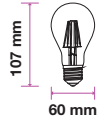

Frost Cover -Filament-A60-E27

6W VT-1935

SKU: 4482 - 6400K White 3800157609166

EQ. Watts:	55w
Voltage/Frequency:	AC:220-240V,50Hz
Luminous Flux:	660lm
Commercial Type:	A60

LED Type:	Filament
CRI:	>80
PF:	>0.5
Base:	E27

Beam Angle:	300°
Body Type:	Glass
Dimension:	60x107mm
Box Qty:	50 Pcs