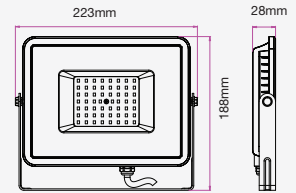

VT-56-G

SKU: 764 | 4000K DAY WHITE
SKU: 765 | 6400K WHITE

120
Lumen/W

WATTS	LUMENS	BOX QTY.
50w	6000	8 pcs