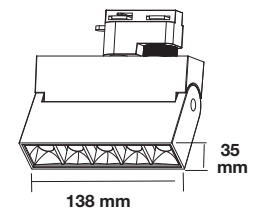

MODEL	WATTS	LUMENS	PF	CRI	BOX QTY.	BEAM ANGLE
VT-431-W	25W	2000	>0.9	>90	20 pcs	30°

SKU: 20009 | 2700K WARM WHITE
SKU: 20010 | 4000K DAY WHITE