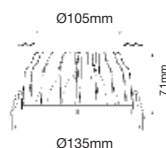

Reflector Series
10W VT-2610

SKU: 1100 - 6000K White 3800230622372

Sensor Compatible:	Yes	Beam Angle:	120°
Voltage/Frequency:	AC:220-240V,50Hz	Body Type:	PKW
Luminous Flux:	730lm	Color of Fixture:	PKW
LED Type:	COB	Shape:	Round
CRI:	>80	Dimension:	Ø135x71mm
PF:	>0.5	Cutting Size:	Ø105mm
		Box Qty:	27 Pcs