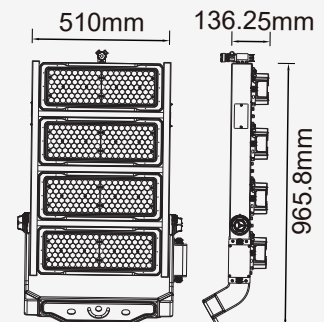

VT-1002D

SKU: 499 | 4000K DAY WHITE