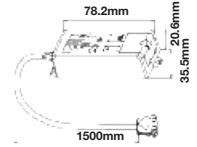

Sensor Type:	Infrared
Colour:	White
Detection Range:	30°
Voltage:	AC:110-240V,50/60Hz
Rated Load:	Max 200W(LED)
Detection Distance:	5cm/6cm(<24°C)

Ambient Light:	
Body Type:	Plastic
IP Rating:	IP20
Dimension:	35.5x78.2x20.6mm
Box Qty:	100 Pcs