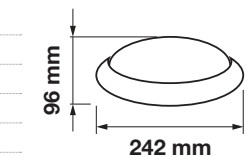

| | |
|-------------------|------------------------|
| Beam Angle: | 110° |
| Color of Fixture: | White |
| Body Type: | Plastic CLAD Aluminium |
| Shape: | Oval |
| Dimension: | Ø242x96mm |
| Box Qty: | 10 Pcs |