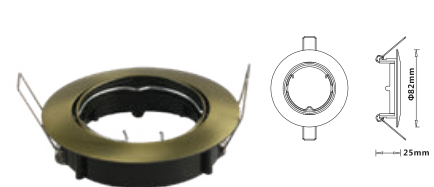

Fitting Round-GU10

Model No	VT-779-G
SKU:	8579
Base:	GU10
Material:	Zinc alloy
Shape:	Round
Color of Fixture:	Gold
Dimension:	82x25mm
Cutting Size:	74mm
EAN:	3800157651844
Box Qty:	100 Pcs