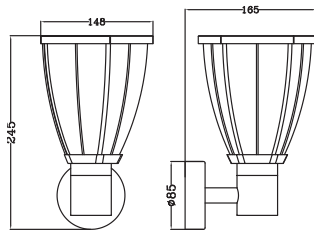

Wall Lamp
VT-835

SKU: 8628 3800157652506

Voltage:	AC:220-240V,50Hz
Max.Watts:	40w
IP Rating:	IP44
Holder:	E27
Color of Fixture:	Dark Grey
Body Type:	Stainless Steel+PC
Size:	148x165x245mm
Box Qty:	6 Pcs