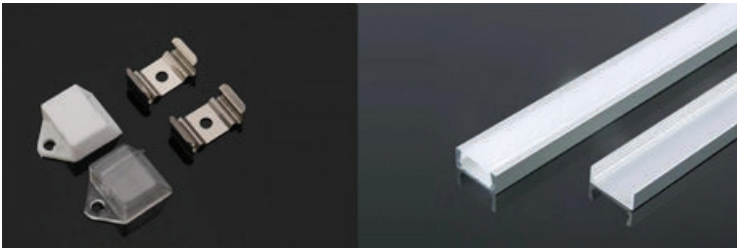

Aluminium Profiles-Milky

Model No:	VT-9327
SKU:	3370
Dimension:	x2000x16mmx7mm
Color of Fixture:	Milky
EAN:	3800157645553
Box Qty.	200 Pcs