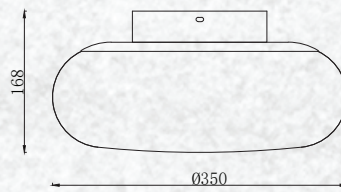

Ceiling Lamp-TRIAC Dimmable

25W VT-7352

SKU: 40051 - 3000K Warm White 3800157640534

Voltage/Frequency: AC:220-240V

Luminous Flux: 2100lm

LED Type: SMD

CRI: >80

PF: >0.9

Beam Angle: 120°

No. of LED: 132 pcs

Material: PC + Iron

Unit GW: 2.1 kgs

Life Span: 30,000 Hours

Size: ø350x168mm

Box Qty: 1Pcs