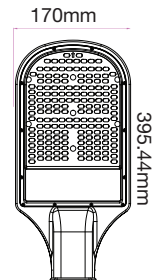

VT-101ST

SKU: 535 | 4000K DAY WHITE

SKU: 536 | 6400K WHITE

WATTS	LUMENS	BOX QTY.
100w	10000	2 pcs