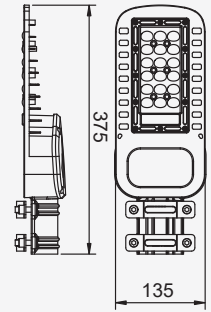

VT-34ST

SKU: 956 | 4000K DAY WHITE
SKU: 957 | 6400K WHITE

WATTS	LUMENS	BOX QTY.
30w	3600	4 pcs