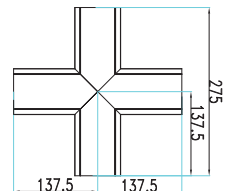

: SKU:399 | 4000K DAY WHITE