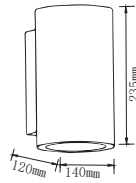

Concrete Wall Lamp

NEW