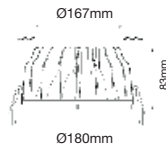

Reflector Series - High Lumen
20W VT-26201

SKU: 1273 - 3000K Warm White 3800157611954
SKU: 1274 - 4000K Day White 3800157611961
SKU: 1275 - 6400K White 3800157611978

Sensor Compatible:	Yes	Beam Angle:	120°
Voltage/Frequency:	AC:100-277V,50/60Hz	Body Type:	PKW
Luminous Flux:	2400lm	Color of Fixture:	White
LED Type:	COB	Shape:	Round
CRI:	>80	Dimension:	Ø180x83mm
PF:	>0.5	Cutting Size:	Ø167mm
		Box Qty:	18 Pcs