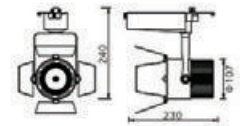

MODEL	WATTS	LUMENS	PF	CRI	BOX QTY.	BEAM ANGLE
VT-433-W	33w	2640	>0.9	>90	8 pcs	24°-60° Adjustable

- SKU: 368 | 3000K WARM WHITE
- SKU: 369 | 4000K DAY WHITE
- SKU: 370 | 5000K WHITE