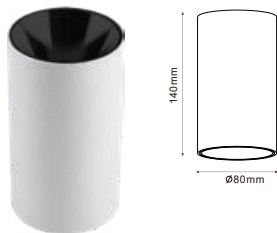

Fitting Round-GU10

Model No	VT-882-RB
SKU:	8589
Base:	GU10
Material:	Aluminium + PC
Shape:	Round
Color of Fixture:	White frame + Black reflector
Dimension:	ø80x140mm
Cutting Size:	NA
EAN:	3800157651943
Box Qty:	50 Pcs