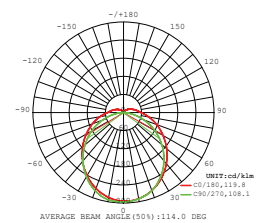

LINEAR MASTER TRUNKING
SKU: 1361 | 4000K DAY WHITE

120° LENS

DIMMABLE