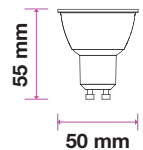

MODEL	WATTS	EQ.WATTS	LUMENS	BASE	SHAPE	BOX QTY.
VT-275	5w	40w	380	GU10		192 pcs

SKU: 108 | 3000K WARM WHITE
SKU: 797 | 4000K DAY WHITE
SKU: 511 | 6400K WHITE