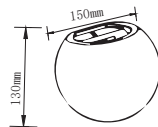

Model No	VT-891D
SKU:	8690
Base:	G9
Material:	Concrete
Shape:	Round
Color of Fxture:	Dark Grey
Dimension:	150x130x130mm
EAN:	3800157655316
Box Qty:	12 Pcs

NEW