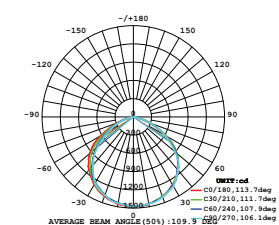

LUMINOUS INTENSITY DISTRIBUTION DIAGRAM