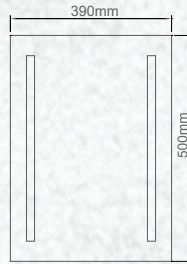

NEW

Mirror Lights

17W   **VT-8505**

SKU: 40441 - 6400K White   3800157654982

Voltage/Frequency:	AC:200-240V,50/60Hz
Luminous Flux:	600lm
CRI:	>80
Beam Angle:	120°
Material :	Iron
Unit GW :	6 Kg
IP Rating:	IP44
Size :	500x390x35mm
Box Qty:	1Pcs