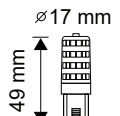

Capsules-G9-6Pc Pack

3W VT-2243

SKU: 2745 - 3000K Warm White 3800157645416
SKU: 2746 - 4000K Day White 3800157645423
SKU: 2747 - 6400K White 3800157645430

EQ. Watts: 25w
Voltage/Frequency: AC:220-240V,50Hz
Luminous Flux: 300lm
LED Type: SMD

CRI: >80
PF: >0.5
Base: G9
Beam Angle: 300°

Body Type: Plastic
Dimension: 17x49mm
Box Qty: 300 Pcs