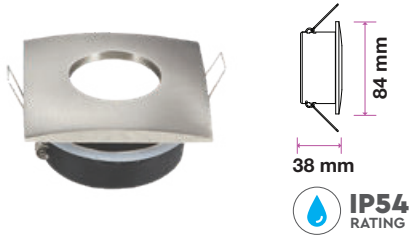

Fitting-Square-GU10

Model No	VT-787SQ-SN
SKU:	3616
Base:	GU10
Material:	Zinc Alloy+Ferrum
Shape:	Square
Color of Fixture:	Satin Nickel
Dimension:	84x84x38mm
Cutting Size:	75mm
EAN:	3800157607452
Box Qty:	100 Pcs