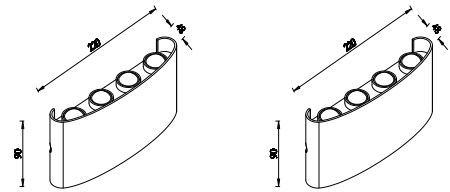

Black

SKU: 8619 - 3000K Warm White 3800157652315
SKU: 8620 - 4000K Day White 3800157652322

White

SKU: 8617 - 3000K Warm White 3800157652292
SKU: 8618 - 4000K Day White 3800157652308

Up-Down Lights

8W VT-848-B

Sensor Compatible:	Yes
Voltage/Frequency:	AC:220-240V,50Hz
Luminous Flux:	800lm
IP Rating:	IP54
CRI:	>80

PF:	>0.6
Beam Angle:	Up150° / Down150°
Body Type:	Aluminium
Dimension:	220x48x90mm
Box Qty:	20 Pcs

Black

SKU: 8563 - 3000K White 3800157643740
SKU: 8561 - 6400K White 3800157643726

White

SKU: 8562 - 3000K Warm White 3800157643733
SKU: 8560 - 6400K White 3800157643719

LED Wall Lights

4W VT-844-B

Sensor Compatible:	Yes
Voltage/Frequency:	AC:220-240V,50/60Hz
Luminous Flux:	150lm
IP Rating:	IP65
CRI:	>80

PF:	>0.4
Beam Angle:	41°
Body Type:	Nylon
Dimension:	83x123x30mm
Box Qty:	10 Pcs