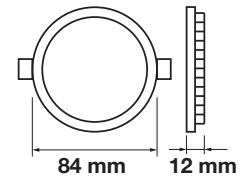

Cutting Size:
 Ø73mm

Emergency Pack: Available
 Voltage/Frequency: AC:85-265V,50/60Hz
 Luminous Flux: 210lm
 Beam Angle: 120°

LED Type: SMD
 CRI: >80
 PF: >0.5
 Shape: Round

Body Type: Aluminium
 Dimension: Ø84x12mm
 Box Qty: 40 Pcs