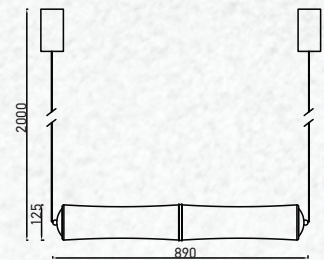

Designer Series Surface-Color Changing

80W VT-7753

SKU: 3973 -3IN1

3800157636674

Voltage/Frequency: AC:220-240V,50Hz

Luminous Flux: 6600lm

LED Type: SMD

CRI: >80

PF: >0.9

Beam Angle: 120°

No. of LED: 768 pcs

Material : PC

Unit GW : 10.50 kgs

Life Span: 30,000 Hours

Size : 750x750x125mm

Box Qty: 1Pcs