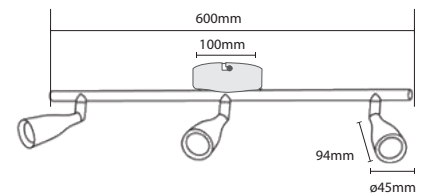

Tripple Head

13.5W VT-813-W

SKU: 8270 - 3000K Warm White
SKU: 8272 - 4000K Day White

3800157627207
3800157627221

Sensor Compatible:	Yes
Voltage/Frequency:	AC:220-240V,50/60Hz
Luminous Flux:	1080lm
IP Rating:	IP20
CRI:	>80

PF:	>0.5
Beam Angle:	100°
Body Type:	Plastic+Metal
Dimension:	600x100x94mm
Box Qty:	12 Pcs