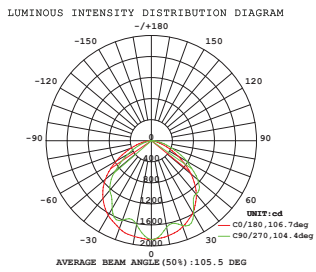

VT-51ST

SKU: 539 | 4000K DAY WHITE

SKU: 540 | 6400K WHITE

WATTS	LUMENS	BOX QTY.
50w	5000	4 pcs