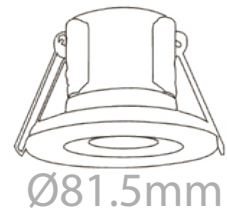

Ø81.5mm
Cutting Size: Ø57mm

NEW

Fire Rated Downlight-10PC Pack

**30-60-90 MIN
Fire Rated**

**QUICK
CONNECTOR**

**DIMMABLE
LIGHT CONTROL**

| MODEL | WATTS | LUMENS | COLOR | BOX QTY. | SKU: 8913 3000K WARM WHITE SKU: 8914 4000K DAY WHITE SKU: 8915 6400K WHITE |
|----------|-------|--------|--------|----------|--|
| VT-885-C | 5w | 500 | Chrome | 6 pcs | |