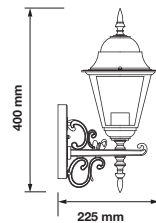

Wall Lamp
VT-760-W

SKU: 7520 3800157617796

Voltage:	AC:220-240V
Max.Watts:	60W
IP Rating:	IP44
Holder:	E27
Color of Fixture:	Matt White
Body Type:	Aluminium+Glass
Size:	225x400x148mm
Box Qty:	12 Pcs