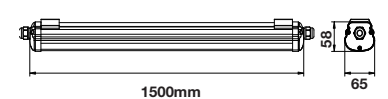

 Life span: 20,000 Hours
 Gross weight: 1.1 kg
 Dimension: 1500x65x58mm
 Box Qty: 12 Pcs

Waterproof Fitting-S Series

18W VT-1518

SKU: 6472 - 4000K Day White 3800157647199
SKU: 6473 - 6500K White 3800157647205