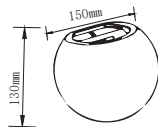

NEW

Model No	VT-891D
SKU:	8690
Base:	G9
Material:	Concrete
Shape:	Round
Color of Fxture:	Dark Grey
Dimension:	150x130x130mm
EAN:	3800157655316
Box Qty:	12 Pcs

NEW

Model No	VT-891L
SKU:	8691
Base:	G9
Material:	Concrete
Shape:	Round
Color of Fxture:	Light Grey
Dimension:	150x130x130mm
EAN:	3800157655323
Box Qty:	12 Pcs

NEW

Model No	VT-892D
SKU:	8692
Base:	G9
Material:	Concrete
Shape:	Square
Color of Fxture:	Dark Grey
Dimension:	120x100x120mm
EAN:	3800157655330
Box Qty:	12 Pcs

Concrete Wall Lamp

NEW

Model No	VT-892L
SKU:	8693
Base:	G9
Material:	Concrete
Shape:	Square
Color of Fxture:	Light Grey
Dimension:	120x100x120mm
EAN:	3800157655347
Box Qty:	12 Pcs

Concrete Wall Lamp

NEW

Model No	VT-893D
SKU:	8694
Base:	G9
Material:	Concrete
Shape:	Rectangle
Color of Fxture:	Dark Grey
Dimension:	120x100x240mm
EAN:	3800157655354
Box Qty:	6 Pcs

NEW

Model No	VT-893L
SKU:	8695
Base:	G9
Material:	Concrete
Shape:	Rectangle
Color of Fxture:	Light Grey
Dimension:	120x100x240mm
EAN:	3800157655361
Box Qty:	6 Pcs