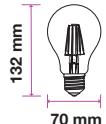

NEW

Clear Glass-Filament-A67-E27

8W VT-2288D

SKU: 2815 - 2700K Warm White 3800157655101

EQ. Watts: **50w**
Voltage/Frequency: **AC:220-240V, 50Hz**
Luminous Flux: **700lm**
Commercial Type: **A67**

LED Type: **Filament**
CRI: **>80**
PF: **>0.5**
Base: **E27**

DIMMABLE
Beam Angle: **300°**
Body Type: **Glass**
Dimension: **Ø67x123mm**
Box Qty: **100 Pcs**

Clear Glass-Filament-A67-E27

8W VT-1978

SKU: 4407 - 2700K Warm White 3800157606165
SKU: 4408 - 4000K Day White 3800157606172
SKU: 4409 - 6400K White 3800157606189

EQ. Watts: **60w**
Voltage/Frequency: **AC:220-240V,50Hz**
Luminous Flux: **800lm**
Commercial Type: **A67**

LED Type: **Filament**
CRI: **>80**
PF: **>0.5**
Base: **E27**

Beam Angle: **300°**
Body Type: **Glass**
Dimension: **67x123mm**
Box Qty: **100 Pcs**

Clear Glass-Filament-A67-E27

10W VT-1981

SKU: 4410 - 2700K Warm White 3800157606196
SKU: 4411 - 4000K Day White 3800157606202
SKU: 4412 - 6400K White 3800157606219

EQ. Watts: **75w**
Voltage/Frequency: **AC:220-240V,50Hz**
Luminous Flux: **1055lm**
Commercial Type: **A67**

LED Type: **Filament**
CRI: **>80**
PF: **>0.5**
Base: **E27**

Beam Angle: **300°**
Body Type: **Glass**
Dimension: **67x123mm**
Box Qty: **50 Pcs**

Clear Filament-A67-E27

18W VT-2328

SKU: 2802 - 3000K Warm White 3800157652568

EQ. Watts: **150w**
Voltage/Frequency: **AC:220-240V**
Luminous Flux: **2520lm**
Commercial Type: **A67**

LED Type: **Filament**
CRI: **80**
PF: **0.5**
Base: **E27**

Beam Angle: **330°**
Body Type: **Glass**
Dimension: **67x123mm**
Box Qty: **50 Pcs**

Clear Filament-A70-E27

12.5W VT-2133

SKU: 7460 - 6500K White 3800157637893
SKU: 7458 - 3000K Warm White 3800157637879
SKU: 7459 - 4000K Day White 3800157637886

EQ. Watts: **100w**
Voltage/Frequency: **AC:220-240V,50Hz**
Luminous Flux: **1550lm**
Commercial Type: **A70**

LED Type: **Filament**
CRI: **>80**
PF: **>0.5**
Base: **E27**

Beam Angle: **330°**
Body Type: **Glass**
Dimension: **70x132mm**
Box Qty: **50 Pcs**