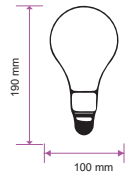

EQ. Watts:	25w
Voltage/Frequency:	AC:170-240V,50Hz
Luminous Flux:	250lm
Commercial Type:	G100

LED Type:	SMD
CRI:	>80
PF:	>0.5
Base:	E27

Beam Angle:	300°
Body Type:	Glass
Dimension:	Ø100x190mm
Box Qty:	20 Pcs