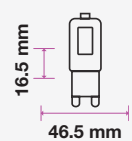

MODEL	WATTS	EQ.WATTS	LUMENS	BASE	BOX QTY.
VT-203	2.5w	20w	200	G9	200 pcs

- SKU: 243 | 3000K WARM WHITE
- SKU: 244 | 4000K DAY WHITE
- SKU: 245 | 6400K WHITE