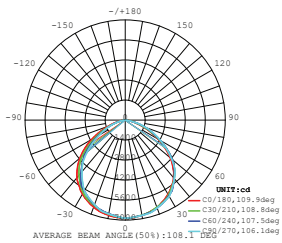

LUMINOUS INTENSITY DISTRIBUTION DIAGRAM