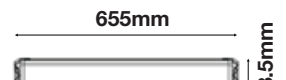

Electronic Insect Killer

Perfect for home, Office, Garage, kitchens, Schools, Hospitals, Courtyard and Commercial Areas

Wire chain for hanging or set it on a flat surface.

CHEMICAL FREE
Eco friendly

- Lamp life time up to 8000 hours
- Slim design - ON/OFF switch
- Removable tray
- For Indoor Use Only

• Housing made of special treated, aluminum, scratch-proof, corrosion-proof and easy to clean

• Power supply: AC:220-240V 50/60Hz

50m²
Coverage Area

Electronic Insect Killer

16W VT-3216

SKU: 11179 EAN: 3800157654340

Box Qty : 6

80m²
Coverage Area

Electronic Insect Killer

20W VT-3220

SKU: 11180 EAN: 3800157654357

Box Qty : 6

100m²
Coverage Area

Electronic Insect Killer

30W VT-3230

SKU: 11181 EAN: 3800157654364

Box Qty : 6

150m²
Coverage Area

Electronic Insect Killer

40W VT-3240

SKU: 11182 EAN: 3800157654371

Box Qty : 4