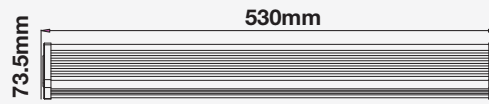

MODEL	WATTS	LUMENS	BEAM ANGLE	PF	CRI	LED	BODY	BOX QTY.
VT-9-112	100w	12000	120°	>0.9	>80	SMD	Aluminum	6 pcs

SKU: 891 | 4000K DAY WHITE
SKU: 892 | 6000K WHITE