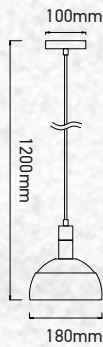

E14 HOLDER

Pendant-Aluminium Shade-Red

Model:	VT-7100-R
SKU:	3924
EAN:	3800157626194
Size:	180x100x1200mm
Box Qty:	12Pcs
Material:	Plastic+Aluminium

E14 HOLDER