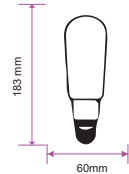

EQ. Watts:	25w
Voltage/Frequency:	AC:170-240V,50Hz
Luminous Flux:	250lm
Commercial Type:	T60

LED Type:	SMD
CRI:	>80
PF:	>0.5
Base:	E27

Beam Angle:	300°
Body Type:	Glass
Dimension:	Ø60x183mm
Box Qty:	35 Pcs