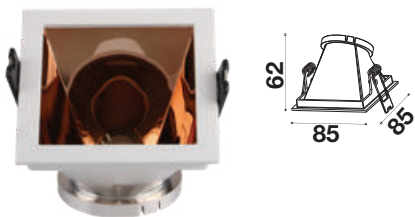

Fitting Square-GU10

Model No	VT-875-WR
SKU:	3167
Base:	GU10
Material:	Aluminium+PC
Shape:	Square
Color of Fixture:	White+Rose Gold
Dimension:	85x85x62mm
Cutting Size:	80x80mm
EAN:	3800157639101
Box Qty:	50 Pcs