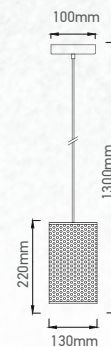

Model:	VT-7132-MB
SKU:	3828
EAN:	3800157616638
Size:	130x220x1300mm
Box Qty:	10Pcs
Material:	Metal