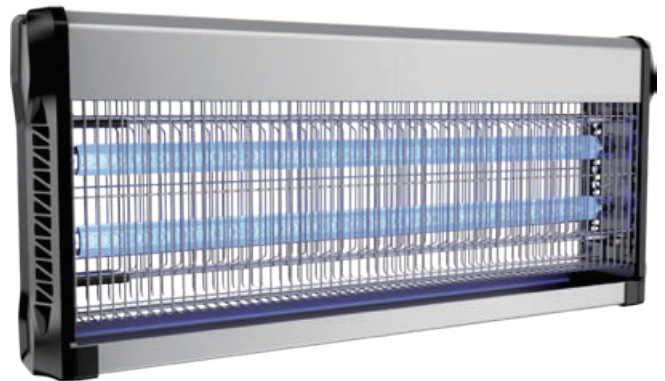

50m²
Coverage Area

Electronic Insect Killer

16W VT-3216

SKU: 11179 EAN: 3800157654340

Box Qty : 6

80m²
Coverage Area

Electronic Insect Killer

20W VT-3220

SKU: 11180 EAN: 3800157654357

Box Qty : 6