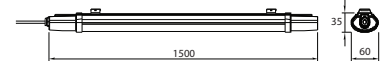

| | |
|---------------|--------------|
| Life span: | 20,000 Hours |
| Gross weight: | 0.558 kg |
| Dimension: | 1500x60x35mm |
| Box Qty: | 20 Pcs |

Waterproof-Emergency Kit

36W VT-1250

**Waterproof
Emergency Kit**