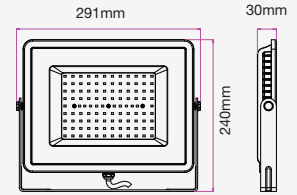

VT-100-G

- SKU: 472 | 3000K WARM WHITE
- SKU: 473 | 4000K DAY WHITE
- SKU: 474 | 6400K WHITE

WATTS	LUMENS	BOX QTY.
100w	8000	4 pcs