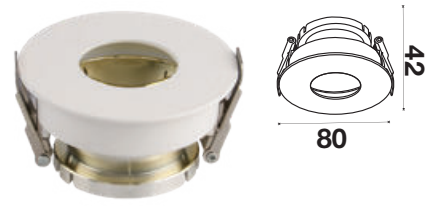

Fitting Round-GU10

Model No	VT-873-WG
SKU:	3158
Base:	GU10
Material:	Aluminium+PC
Shape:	Round
Color of Fxture:	White+Gold
Dimension:	80x42mm
Cutting Size:	75mm
EAN:	3800157639019
Box Qty:	50 Pcs