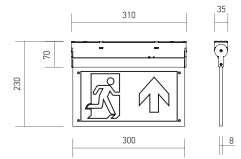

Emergency Operation Time:	>3 Hours
Battery:	Ni-cd 4.8V,600mAh
Recharging Time:	12 Hours
Test Button:	Green Light Indicator Test Button
Stickers:	4 Stickers
Legends:	4 Way Legend Available
Mode Of Operation:	Maintained
Box Qty:	10 Pcs