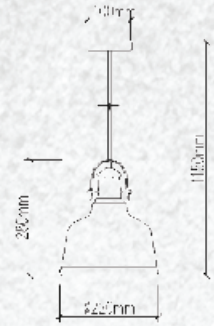

Amber Glass Pendant

Model:	VT-7220-A
SKU:	3726
EAN:	3800157610995
Size:	220x280x1150mm
Box Qty:	8Pcs
Material:	Glass+Metal