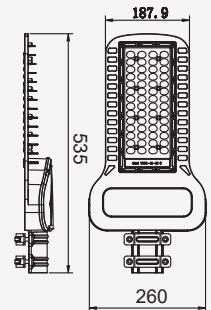

VT-104ST

SKU: 960 | 4000K DAY WHITE
SKU: 961 | 6400K WHITE

WATTS	LUMENS	BOX QTY.
100w	12000	2 pcs