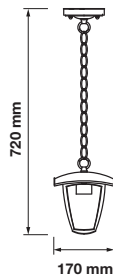

Ceiling Lamp

VT-735

SKU: 7058

3800157612616

Voltage: AC:220-240V,50Hz

Max.Watts: 60W

IP Rating: IP44

Holder: E27

Color of Fixture: Black

Body Type: Aluminium+Plastic

Size: 170x720mm

Box Qty: 10 Pcs