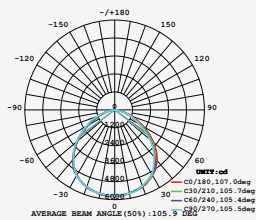

LUMINOUS INTENSITY DISTRIBUTION DIAGRAM