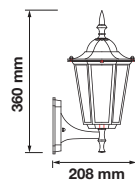

Wall Lamp
VT-749-W

SKU: 7067

3800157616201

Voltage:	AC:220-240V,50Hz
Max.Watts:	40W
IP Rating:	IP44
Holder:	E27
Color of Fixture:	Matt White
Body Type:	Aluminium+Glass
Size:	208x360x170mm
Box Qty:	10 Pcs