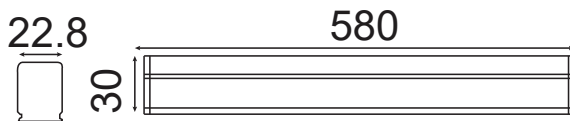

MODEL	WATTS	LUMENS	WEIGHT-KG	BOX QTY.
VT-065	7w	630	0.112	25 pcs

SKU: 692 | 3000K WARM WHITE
SKU: 693 | 4000K DAY WHITE
SKU: 694 | 6400K WHITE