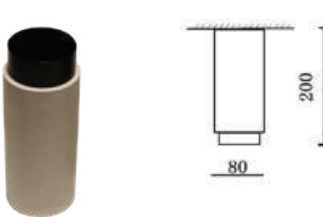

Fitting-Surface Metal-1XGU10

Model No	VT-865-GBM
SKU:	3136
Base:	GU10
Material:	Gypsum with metal
Shape:	Round
Color of Fixture:	White+Gun Black
Dimension:	ø200x80mm
Cutting Size:	N/A
EAN:	3800157635356
Box Qty:	9 pcs