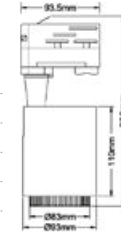

Tracklights-Color Changing

18w VT-4718-B

SKU: 1411 - 3 IN 1 3800157629331

CCT Adjustable
2800K/4000K/6000K

Lens Angle Adjustable
20°-60°

Triac Dimmable

Sensor Compatible:	Yes	Beam Angle:	20° ~ 60° (Adjustable)
Voltage/Frequency:	AC:220-240V,50/60Hz	Color of Fixture:	Black
Luminous Flux:	1450lm	Body Type:	Aluminium
LED Type:	COB	Life span:	30,000 Hours
CRI:	>95	Dimension:	Ø93x93.5x230mm
PF:	>0.9	Box Qty:	20 Pcs

5 YEAR
WARRANTY*