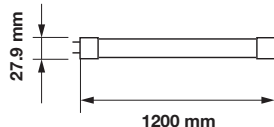

T8-Nano Plastic-120cm

18w VT-1277

SKU: 6263 - 3000K Warm White 3800157612135
SKU: 6273 - 4000K Day White 3800157615426
SKU: 6264 - 6400K White 3800157612142

3 YEAR WARRANTY

Dummy Starter Included