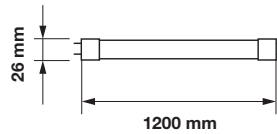

T8 Vegetable Tube-120cm

18w VT-1228-V

SKU: 6324 3800157619332

EQ. Watts:	36w
Voltage/Frequency:	AC:180-240V,50Hz
Luminous Flux:	1530lm
LED Type:	SMD
CRI:	>95
PF:	>0.9
Beam Angle:	160°
Body Type:	Glass with PET
Holder:	G13
Instant start :	0-100% in < 1s
On/Off:	>15,000
Life span:	20,000 Hours
Gross weight:	320g
Dimension:	26x1200mm
Box Qty:	25 Pcs