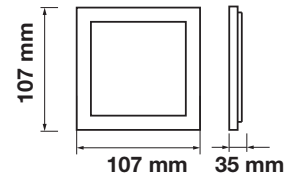

Body Type: Aluminium
Dimension: 107x107x35mm
Box Qty: 40 Pcs