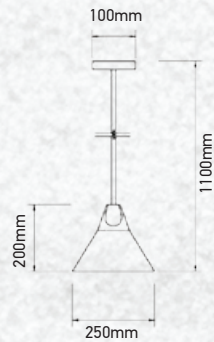

Modern Wooden Top-White

Model:	VT-7425-WH
SKU:	3756
EAN:	3800157611299
Size:	250x200x1100mm
Box Qty:	8Pcs
Material:	Aluminium+Wooden Top