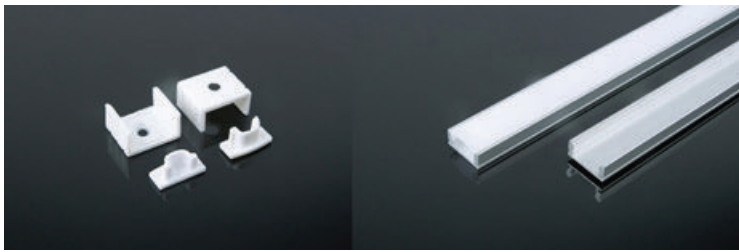

Box Qty. 180 Pcs

Aluminium Profiles-Milky

Model No:	VT-8113
SKU:	3355
Dimension:	2000x17.4x7mm
Color of Fixture:	Milky
EAN:	3800157636834

Aluminium Profiles-White Housing

Model No:	VT-8113-W
SKU:	3365
Dimension:	2000x17.4x7mm
Color of Fixture:	White
EAN:	3800157640152