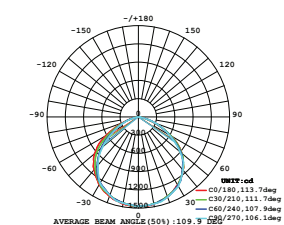

LUMINOUS INTENSITY DISTRIBUTION DIAGRAM

LUMINOUS INTENSITY DISTRIBUTION DIAGRAM