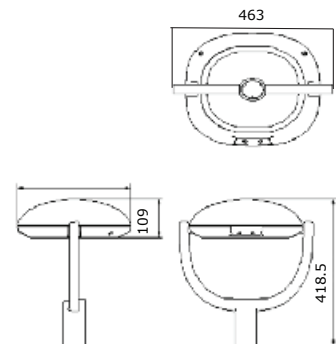

CLASS I, TYPE III-M LENS Garden Light

VT-895

SKU: 8679 | 5700K WHITE

WATTS	LUMENS	BOX QTY.
50w	6750	1 pcs

130
Lumen/W