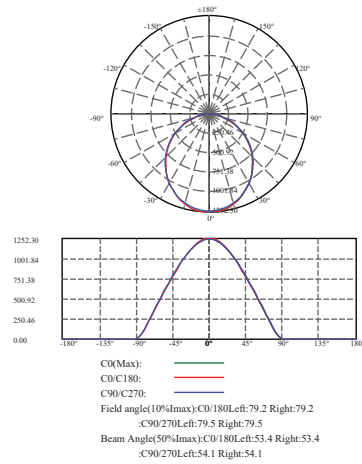

- **30,000 hrs Lifespan**
- **AC:200-240V,50/60Hz**
- **Linkable with connectors**
- **Aluminum Body**

5 YEAR
WARRANTY*

WHITE **VT-7-42-W**

SKU:382 | 4000K DAY WHITE

| WATTS | LUMENS | SIZE |
|-------|--------|--------------|
| 40w | 4000 | 1211x90x35mm |