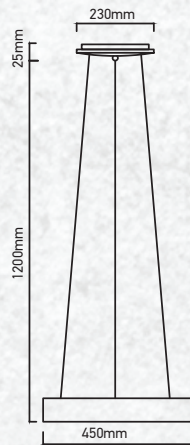

Pendant Light-Black

20w VT-25-1-B Built In LED

SKU: 3993 -3000K Warm White 3800157638784

Voltage/Frequency:	AC:220-240V,50Hz
Luminous Flux:	1500lm
LED Type:	SMD
CRI:	>80
PF:	>0.9
Beam Angle:	120°
No. of LED:	140 pcs
Material :	Iron+Acrylic
Unit GW :	3.2 Kg
Life Span:	30,000 Hours
Size :	450mm
Box Qty:	1Pcs