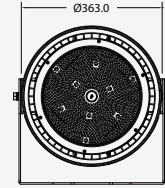

VT-500D

SKU: 490 | 5000K WHITE

WATTS	LUMENS	BEAM ANGLE	BOX QTY.
500w	67500	45°	1 pcs