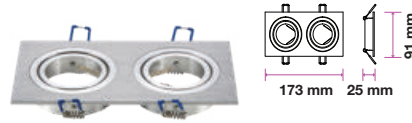

Fitting-Square-GU10

Model No	VT-783SQ-AB
SKU:	3608
Base:	GU10
Material:	Aluminium
Shape:	Square
Color of Fixture:	Aluminium Brush
Dimension:	173x91x25mm
Cutting Size:	155x75mm
EAN:	3800157607377
Box Qty:	50 Pcs