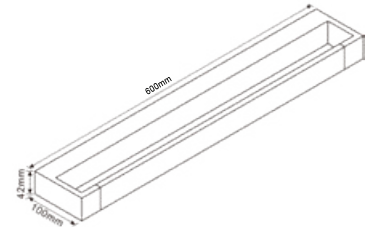

Modern Wall Lights
12w VT-712

Sensor Compatible: **Yes**
Voltage/Frequency: **AC:100-240V,50/60Hz**
Luminous Flux: **1100lm**
IP Rating: **IP20**
CRI: **>80**

PF: **>0.5**
Beam Angle: **360°**
Body Type: **Aluminium+Acrylic**
Dimension: **260x125x55mm**
Box Qty: **20 Pcs**