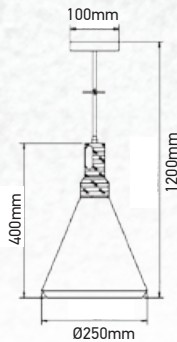

Wooden Top Iron-White

Model:	VT-7525-WH
SKU:	3761
EAN:	3800157611343
Size:	250x400x1200mm
Box Qty:	8Pcs
Material:	Iron+Wooden Top