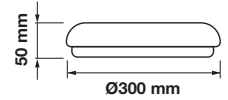

Sensor Compatible:	Yes
Voltage/Frequency:	AC:100-240V,50/60Hz
Luminous Flux:	2000lm
IP Rating:	IP44
CRI:	>80
PF:	>0.9

Beam Angle:	110°
Color of Fixture:	White
Body Type:	PC
Shape:	Round
Dimension:	Ø300x50mm
Box Qty:	10 Pcs