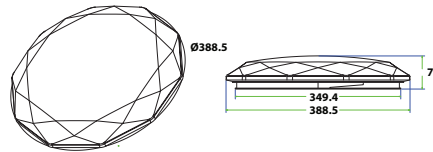

Sensor Compatible:	Yes	Beam Angle:	120°
Voltage/Frequency:	AC:175-265V,50/60Hz	Color of Fixture:	White
Luminous Flux:	2800lm	Body Type:	Plastic+Metal
IP Rating:	IP20	Shape:	Diamond Cover
CRI:	>80	Dimension:	Ø388.5x70mm
PF:	>0.9	Box Qty:	5 Pcs

CCT CHANGING
With Remote Control

Domelight-Remote Control-CCT Changeable

60w VT-8557

SKU: 1492 - 3IN1 3800157648752