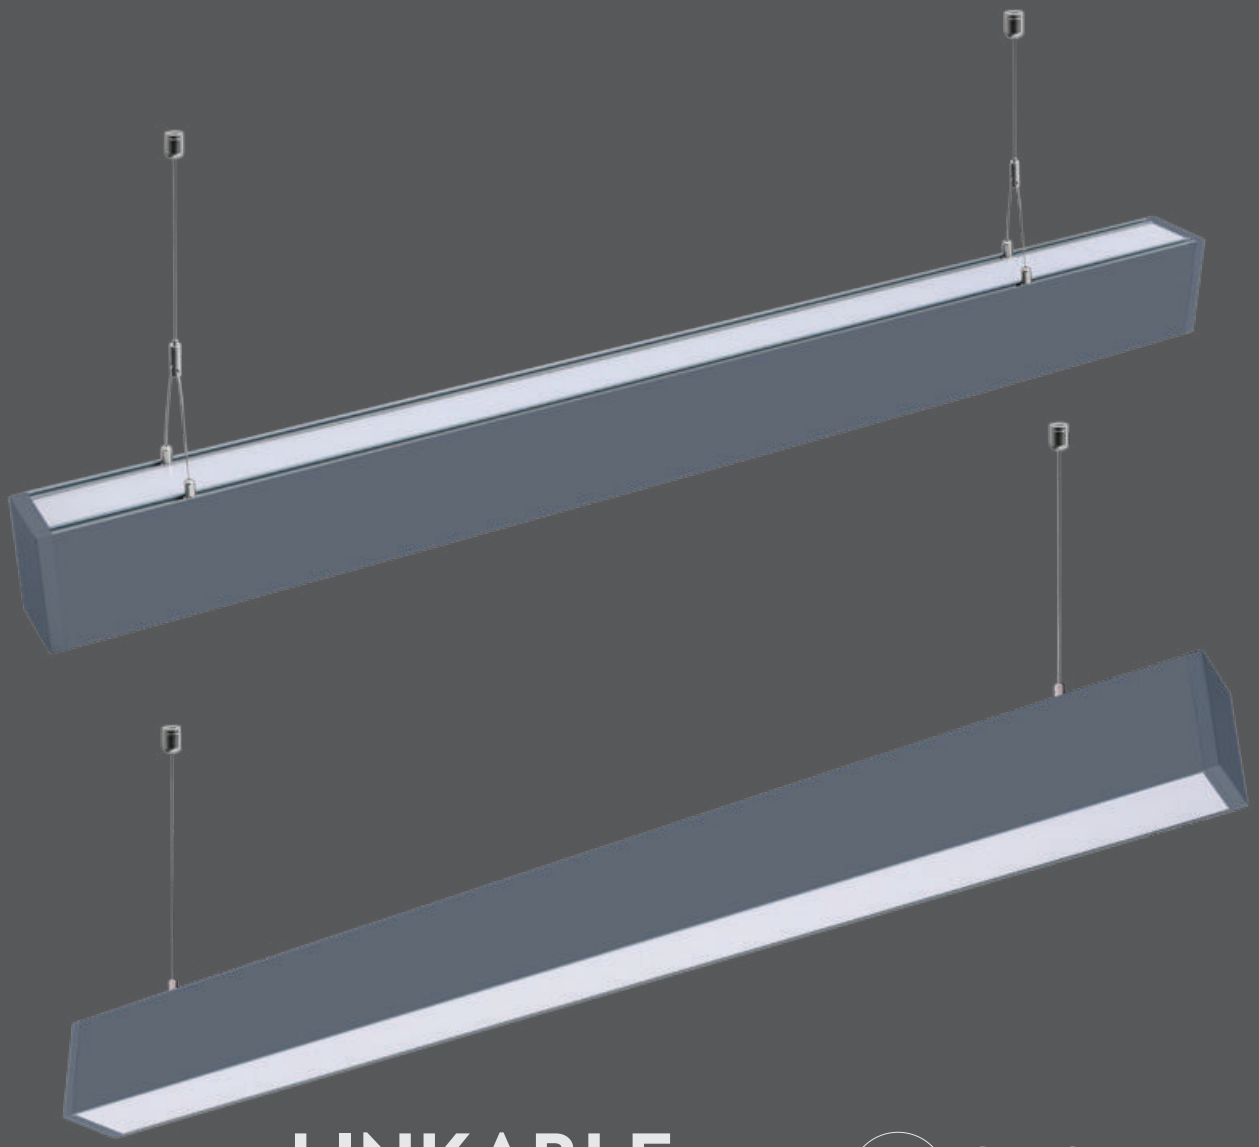

LINKABLE
Up to 12 Meters Together

0-10V
DIMMABLE

LINEAR HANGING UP-DOWN LIGHTS

This modern range of suspended linear lights has up & down illumination for a more evenly distributed light that creates a subtle ambient yet sufficient lighting for any commercial lighting. Linear up & down lights are offered in three colors variants Black, Silver and White.

- **30,000 hrs Lifespan**
- **AC:200-240V,50/60Hz**
- **Aluminum Body**
- **Linkable with connectors**
- **0-10V Dimmable**
- **1.5 Meter Wire Length**

5 YEAR
WARRANTY*

BLACK VT-7-60-B
SKU:379 | 4000K DAY WHITE

SILVER VT-7-60-S
SKU:378 | 4000K DAY WHITE

WHITE VT-7-60-W
SKU:377 | 4000K DAY WHITE