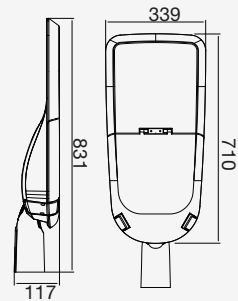

VT-160ST

SKU: 543 | 4000K DAY WHITE

WATTS	LUMENS	BOX QTY.
160w	20800	1 pcs

Available with

SKU: 548