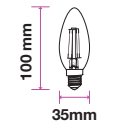

UFO-F150-E27

24w VT-2124

SKU: 7161 - 3000K Warm White 3800157612524
SKU: 7163 - 6400K White 3800157612548

EQ. Watts:	160w
Voltage/Frequency:	AC:220-240V,50/60Hz
Luminous Flux:	2610lm
Commercial Type:	F150

LED Type:	SMD
CRI:	>80
PF:	>0.5
Base:	E27

Beam Angle:	120°
Body Type:	Plastic
Dimension:	200x80mm
Box Qty:	20 Pcs

UFO-F150-E27

36w VT-2136

SKU: 7164 - 3000K Warm White 3800157612555
SKU: 7166 - 6400K White 3800157612579

EQ. Watts:	190w
Voltage/Frequency:	AC:220-240V,50/60Hz
Luminous Flux:	3240lm
Commercial Type:	F150

LED Type:	SMD
CRI:	>80
PF:	>0.9
Base:	E27

Beam Angle:	120°
Body Type:	Plastic
Dimension:	250x80mm
Box Qty:	20 Pcs

LED Bulbs-E14

4w VT-2184

SKU: 7366 - 2700K Warm White 3800157628570

EQ. Watts:	40w
Voltage/Frequency:	AC:220-240V,50Hz
Luminous Flux:	400lm
Commercial Type:	P45

LED Type:	SMD
CRI:	>80
PF:	>0.4
Base:	E14

Beam Angle:	300°
Body Type:	Glass
Dimension:	45x77mm
Box Qty:	50 Pcs

LED Candle Filament Bulbs

4w VT-2174

SKU: 7365 - 2700K Warm White 3800157628563

EQ. Watts:	40w
Voltage/Frequency:	AC:220-240V,50Hz
Luminous Flux:	400lm
Commercial Type:	Candle

LED Type:	SMD
CRI:	>80
PF:	>0.4
Base:	E14

Beam Angle:	300°
Body Type:	Glass
Dimension:	35x100mm
Box Qty:	50 Pcs

LED Bulbs-E27

6w VT-2186

SKU: 7368 - 2700K Warm White 3800157628594

EQ. Watts:	55w
Voltage/Frequency:	AC:220-240V,50Hz
Luminous Flux:	660lm
Commercial Type:	A60

LED Type:	Filament
CRI:	>80
PF:	>0.5
Base:	E27

Beam Angle:	300°
Body Type:	Glass
Dimension:	60x107mm
Box Qty:	25 Pcs