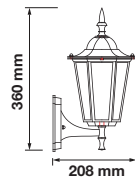

Wall Lamp
VT-749-B

SKU: 7066

3800157616195

Voltage:	AC:220-240V,50Hz
Max.Watts:	40W
IP Rating:	IP44
Holder:	E27
Color of Fixture:	Matt Black
Body Type:	Aluminium+Glass
Size:	208x360x170mm
Box Qty:	10 Pcs