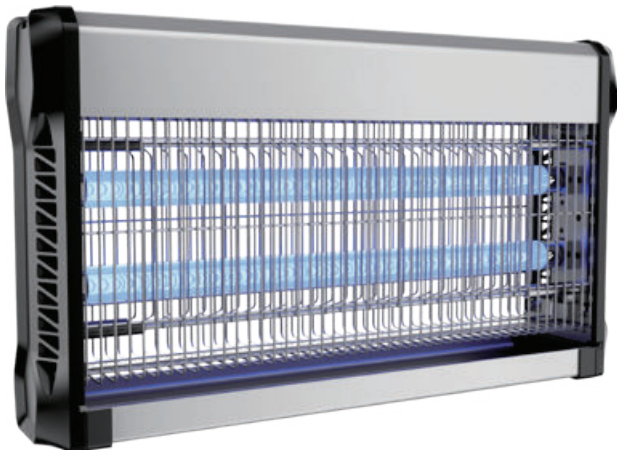

50m²
Coverage Area

Electronic Insect Killer

16W VT-3216

SKU: 11179 EAN: 3800157654340

Box Qty : 6

80m²
Coverage Area

Electronic Insect Killer

20W VT-3220

SKU: 11180 EAN: 3800157654357

Box Qty : 6