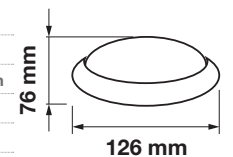

SKU: 1264 - 3000K Warm White 3800157611862
SKU: 1263 - 4000K Day White 3800157611855
SKU: 1265 - 6400K White 3800157611879

Sensor Compatible:	Yes	Beam Angle:	120°
Voltage/Frequency:	AC:200-240V,50/60Hz	Color of Fixture:	White
Luminous Flux:	560lm	Body Type:	Plastic CLAD Aluminium
IP Rating:	IP54	Shape:	Oval
CRI:	>70	Dimension:	Ø126x76mm
PF:	>0.5	Box Qty:	10 Pcs