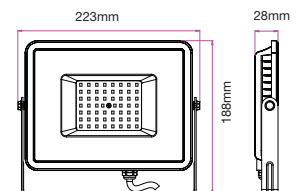

VT-50-B

SKU: 406 | 3000K WARM WHITE
SKU: 407 | 4000K DAY WHITE
SKU: 408 | 6400K WHITE

WATTS	LUMENS	BOX QTY.
50w	4000	8 pcs