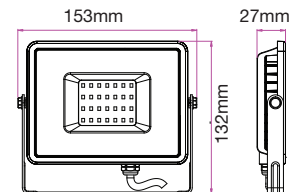

VT-20-B

SKU: 439 | 3000K WARM WHITE
SKU: 440 | 4000K DAY WHITE
SKU: 441 | 6400K WHITE

WATTS	LUMENS	BOX QTY.
20w	1600	20 pcs