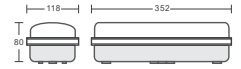

Lamp Type:	30 SMD LEDs	Exit Lamp Type:	Wall - Bulkhead	Test Button:	Green Light Indicator Test Button
Lumens:	190lm	Viewing Distance:	22 Meters From One side	Stickers:	4 Stickers
Input Voltage:	AC:220-240V,50/60Hz	Emergency Operation Time:	>3 Hours	Legends:	4 Ways Legend Available
Protection Rating:	IP65	Battery:	Ni-Cd 4.8V,900mAh	Mode Of Operation:	Maintained
Material :	PC	Recharging Time:	12 hours	Box Qty:	12 Pcs