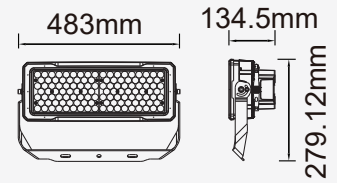

BEAM ANGLE 120°

VT-253D

SKU: 494 | 4000K DAY WHITE
SKU: 500 | 6400K WHITE

WATTS	LUMENS	BOX QTY.	WEIGHT
250w	30000	1 pcs	8KG

BEAM ANGLE 60°

VT-252D

SKU: 495 | 4000K DAY WHITE
SKU: 501 | 6400K WHITE