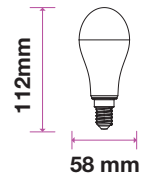

LED PLASTIC BULBS

A58 | A60

5 YEAR
WARRANTY*

MODEL	WATTS	EQ.WATTS	LUMENS	BASE	SHAPE	BOX QTY.
VT-269	9w	60w	806	E14	A58	100 pcs

SKU: 114 | 3000K WARM WHITE
SKU: 115 4000K DAY WHITE
SKU: 116 | 6400K WHITE

MODEL	WATTS	EQ.WATTS	LUMENS	BASE	SHAPE	BOX QTY.
VT-210	9w	60w	806	E27	A58	100 pcs

SKU: 228 | 3000K WARM WHITE
SKU: 229 | 4000K DAY WHITE
SKU: 230 | 6400K WHITE

MODEL	WATTS	EQ.WATTS	LUMENS	BASE	SHAPE	BOX QTY.
VT-212	11w	75w	1055	E27	A60	100 pcs

SKU: 231 | 3000K WARM WHITE
SKU: 232 | 4000K DAY WHITE
SKU: 233 | 6400K WHITE

MODEL	WATTS	EQ.WATTS	LUMENS	BASE	SHAPE	BOX QTY.
VT-262D	12w	75w	1055	E27	A60	100 pcs

SKU: 20044 | 3000K WARM WHITE