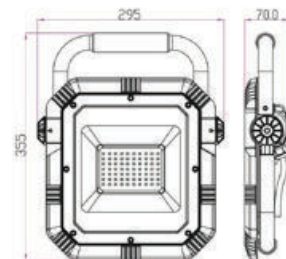

VT-51

SKU: 945 | 4000K DAY WHITE
SKU: 946 | 6400K WHITE

WATTS	LUMENS	BOX QTY.
50w	4000	8 pcs