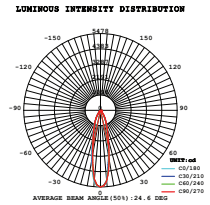

Sensor Compatible:	Yes	Beam Angle:	25°
Voltage/Frequency:	AC:100-240V,50/60Hz	Color of Fixture:	Black
Luminous Flux:	2300lm	Body Type:	Die Cast Aluminium
LED Type:	COB	Life span:	20,000 Hours
CRI:	>95	Dimension:	123x165x218mm
PF:	>0.9	Box Qty:	8 Pcs