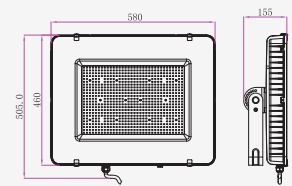

VT-405

SKU: 964 | 4000K DAY WHITE
SKU: 965 | 6400K WHITE

WATTS	LUMENS	BOX QTY.
400w	48000	1 pcs

120
Lumen/W