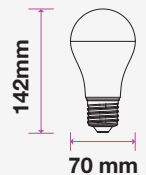

MODEL	WATTS	LUMENS	BASE	BOX QTY.
VT-2309	9w	806	E27	50 pcs

- SKU: 2371 | 3000K WARM WHITE
- SKU: 2372 | 4000K DAY WHITE
- SKU: 2373 | 6400K WHITE