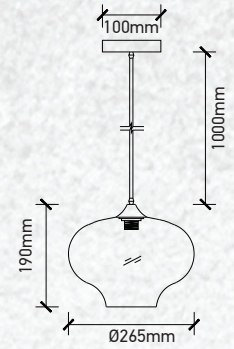

Transparent Glass-Metal Series

Model:	VT-7229
SKU:	3867
EAN:	3800157620772
Size:	265x190x1000mm
Box Qty:	8Pcs
Material:	Glass+Metal