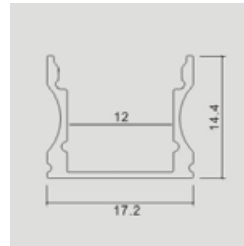

Box Qty. 120 Pcs

Aluminium Profiles-Milky

Model No:	VT-8110
SKU:	3354
Dimension:	2000x17.2x15.5mm
Color of Fixture:	Milky
EAN:	3800157636827

Aluminium Profiles-White Housing

Model No:	VT-8110-W
SKU:	3366
Dimension:	2000x17.2x15.5mm
Color of Fixture:	White
EAN:	3800157640169