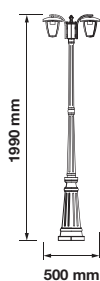

Stand Lamp

VT-739

SKU: 7062

3800157612654

Voltage: AC:220-240V,50Hz

Max.Watts: 60Wx2

IP Rating: IP44

Holder: E27

Color of Fixture: Black

Body Type: Aluminium+Glass

Size: 500x1990mm

Box Qty: 1 Pcs