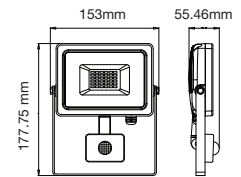

VT-20-S-W

SKU: 448 | 3000K WARM WHITE
SKU: 449 | 4000K DAY WHITE
SKU: 450 | 6400K WHITE

WATTS	LUMENS	BOX QTY.
20w	1600	20 pcs