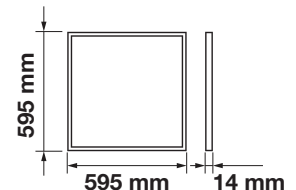

SKU: 750 | 4000K DAY WHITE
SKU: 751 | 6400K WHITE

MODEL	WATTS	LUMENS	BOX QTY.
VT-636	36w	3600	6 pcs

TP(A) POLYCARBONATE MICROPRISMATIC DIFFUSER

SKU: 632 | 3000K WARM WHITE
SKU: 633 | 4000K DAY WHITE
SKU: 634 | 6400K WHITE

MODEL	WATTS	LUMENS	BOX QTY.
VT-645	45w	3600	6 pcs