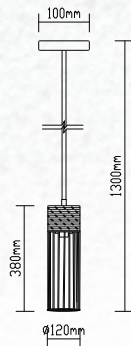

Concrete-Mesh

Model:	VT-7121
SKU:	3847
EAN:	3800157618960
Size:	120x380x1300mm
Box Qty:	6Pcs
Material:	Concrete+Iron