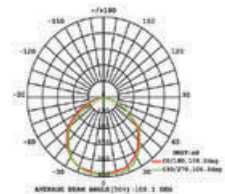

E Series-White Body
10w VT-4011W

SKU: 5943 - 3000K Warm White 3800157625364
SKU: 5944 - 4000K Day White 3800157625371
SKU: 5945 - 6500K White 3800157625388

Sensor Compatible:	Yes
Voltage/Frequency:	AC:220-240V,50Hz
Luminous Flux:	850lm
Color of Fixture:	White
CRI:	>70
PF:	>0.9
IP Rating:	IP65
Beam Angle:	110°
Body Type:	Aluminium
Dimension:	110x112x22mm
Box Qty:	40 Pcs