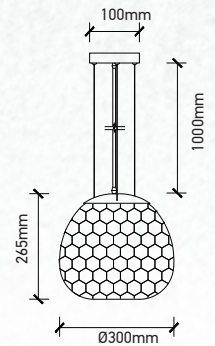

Designer Glass-Transparent

Model:	VT-7306
SKU:	3883
EAN:	3800157621014
Size:	Ø300x265x1000mm
Box Qty:	8Pcs
Material:	Glass