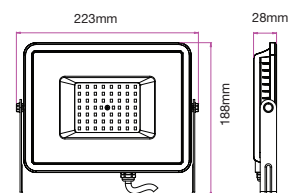

VT-50-G

- SKU: 463 | 3000K WARM WHITE
- SKU: 464 | 4000K DAY WHITE
- SKU: 465 | 6400K WHITE

WATTS	LUMENS	BOX QTY.
50w	4000	8 pcs