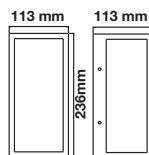

SKU: 8518 3800157637442