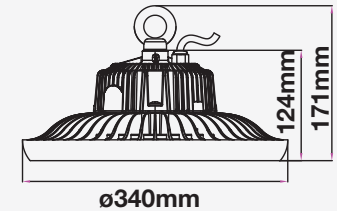

MODEL	WATTS	LUMENS	BEAM ANGLE	BOX QTY.
VT-9-150	150w	18000	90°	2 pcs

SKU: 560 | 4000K DAY WHITE

SKU: 561 | 6400K WHITE

1-10V
DIMMABLE

120
Lumen/W