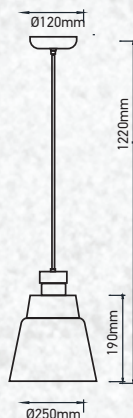

Pendant Light-White Lamp Shade

7W VT-7444-WH Built In LED

SKU: 3937 - 3000K Warm White 3800157628983
SKU: 3931 - 4000K Day White 3800157626590

Voltage/Frequency: AC:220-240V,50Hz

Luminous Flux: 400lm

LED Type: SMD

CRI: >80

PF: >0.5

Beam Angle: 120°

No. of LED: 14 pcs

Material : Metal Finish

Unit GW : 1.9 Kg

Life Span: 30,000 Hours

Size : Ø250xH190mm

Box Qty: 8Pcs