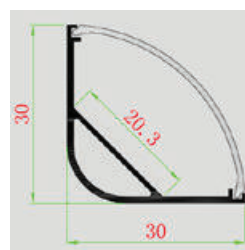

Aluminium Profiles-Milky-Set

Model No:	VT-8105
SKU:	3363
Dimension:	2000mm
Color of Fixture:	Milky
EAN:	3800157637039
Box Qty.	30 Pcs