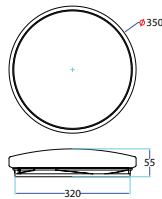

Sensor Compatible: **Yes**
Voltage/Frequency: **AC:175-265V,50/60Hz**
Luminous Flux: **1440lm**
IP Rating: **IP20**
CRI: **>80**
PF: **>0.5**

Beam Angle: **120°**
Color of Fixture: **White**
Body Type: **Plastic**
Shape: **Round**
Dimension: **Ø350x55mm**
Box Qty: **5 Pcs**

Smart Domelight-CCT Changeable by Switch

36w VT-8436-M

SKU: 7609 - 3IN1 3800157652247