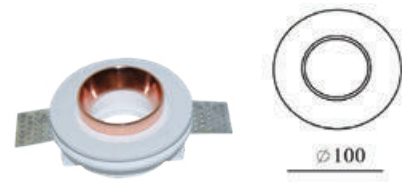

Fitting-Recessed-Matt Rose Gold Metal-Round

Model No	VT-866-MRD
SKU:	3147
Base:	GU10
Material:	Gypsum with metal
Shape:	Round
Color of Fixture:	White+Matt Rose Gold
Dimension:	ø100mm
Cutting Size:	ø103mm
EAN:	3800157635615
Box Qty:	30 pcs