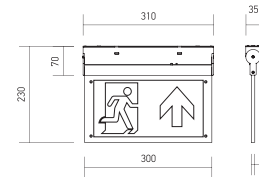

Exit Light - Surface

VT-519-S-12 SKU: 836 - 6000K WHITE

Box Qty: 10pcs

Lumens: 140lm
IP Rating: IP20
Material: PC
Exit Lamp Type: Wall/Ceiling
Battery: Ni-Cd 3.6V,900mAh
Recharging Time: 12 Hours
Stickers: 3 Stickers
Watts: 2w

Viewing Distance: 24 Meters From Both Sides
Test Button: Green Light Indicator Test Button
Legends: 3 Way Legend Available
Input Voltage: AC:220-240V,50/60Hz
Mode Of Operation: Maintained
Emergency Operation Time: >3 Hours
Lamp Type: 16 SMD LEDs

12Hrs
CHARGING TIME

NEW