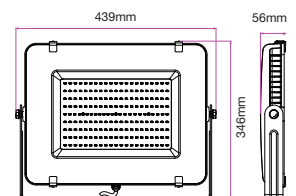

| WATTS | LUMENS | BOX QTY. |
|-------|--------|----------|
| 150w | 18000 | 2 pcs |

① METER WIRE

LUMINOUS INTENSITY DISTRIBUTION DIAGRAM

VT-206-G

SKU: 789 | 4000K DAY WHITE
 SKU: 790 | 6400K WHITE

120
 Lumen/W