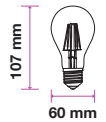

Frost Cover -Filament-A60-E27

5W VT-2045

SKU: 7178 - 2700K Warm White 3800157615549
SKU: 7179 - 4000K Day White 3800157615556
SKU: 7180 - 6400K White 3800157615563

EQ. Watts:	50w
Voltage/Frequency:	AC:220-240V,50/60Hz
Luminous Flux:	600lm
Commercial Type:	A60

LED Type:	Filament
CRI:	>80
PF:	>0.5
Base:	E27

Beam Angle:	300°
Body Type:	Glass
Dimension:	60x107mm
Box Qty:	50 Pcs

Frost Cover -Filament-A60-E27

6W VT-1935C

SKU: 44801 - 2700K Warm White 3800157624091

EQ. Watts:	55w
Voltage/Frequency:	AC:220-240V,50Hz
Luminous Flux:	660lm
Commercial Type:	A60

LED Type:	Filament
CRI:	>80
PF:	>0.5
Base:	E27

Beam Angle:	300°
Body Type:	Glass
Dimension:	60x107mm
Box Qty:	50 Pcs

Frost Cover -Filament-A60-E27

6W VT-1935

SKU: 4482 - 6400K White 3800157609166

EQ. Watts:	55w
Voltage/Frequency:	AC:220-240V,50Hz
Luminous Flux:	660lm
Commercial Type:	A60

LED Type:	Filament
CRI:	>80
PF:	>0.5
Base:	E27

Beam Angle:	300°
Body Type:	Glass
Dimension:	60x107mm
Box Qty:	50 Pcs

Frost Cover -Filament-A60-E27

7W VT-2047

SKU: 7181 - 2700K Warm White 3800157615570
SKU: 7182 - 4000K Day White 3800157615587
SKU: 7183 - 6400K White 3800157615594

EQ. Watts:	60w
Voltage/Frequency:	AC:220-240V,50/60Hz
Luminous Flux:	840lm
Commercial Type:	A60

LED Type:	Filament
CRI:	>80
PF:	>0.5
Base:	E27

Beam Angle:	300°
Body Type:	Glass
Dimension:	60x107mm
Box Qty:	50 Pcs

Frost Cover -Filament-A60-E27

7W VT-2047C

SKU: 71811 - 2700K Warm White 3800157624107

EQ. Watts:	60w
Voltage/Frequency:	AC:220-240V,50/60Hz
Luminous Flux:	840lm
Commercial Type:	A60

LED Type:	Filament
CRI:	>80
PF:	>0.5
Base:	E27

Beam Angle:	300°
Body Type:	Glass
Dimension:	60x107mm
Box Qty:	50 Pcs