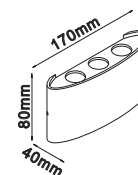

NEW

Black

SKU: 8684 - 4000K Day White 3800157654890

White

SKU: 8683 - 4000K Day White 3800157654883

Up-Down Lights

10W VT-815-B

Sensor Compatible:	Yes
Voltage/Frequency:	AC:220-240V,50Hz
Luminous Flux:	800lm
IP Rating:	IP54
CRI:	>80

PF:	>0.45
Beam Angle:	120°
Body Type:	Aluminum
Dimension:	200x130x100mm
Box Qty:	20 Pcs

Black

SKU: 8615 - 3000K Warm White 3800157652278
SKU: 8616 - 4000K Day White 3800157652285

White

SKU: 8613 - 3000K Warm White 3800157652254
SKU: 8614 - 4000K Day White 3800157652261

Up-Down Lights

6W VT-846-B

Sensor Compatible:	Yes
Voltage/Frequency:	AC:220-240V,50Hz
Luminous Flux:	540lm
IP Rating:	IP54
CRI:	>80

PF:	>0.6
Beam Angle:	Up150° / Down150°
Body Type:	Aluminium
Dimension:	170x40x80mm
Box Qty:	20 Pcs