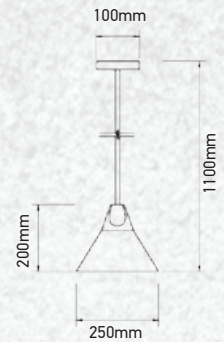

Modern Wooden Top-Black

Model:	VT-7425-B
SKU:	3757
EAN:	3800157611305
Size:	250x200x1100mm
Box Qty:	8Pcs
Material:	Aluminium+Wooden Top