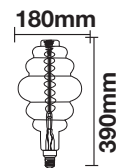

SpecialBulbs

Smoky Filament-S200-E27

8W VT-2188D

SKU: 7465 - 2000K Warm White 3800157637404

EQ. Watts:	30w
Voltage/Frequency:	AC:220-240V,50Hz
Luminous Flux:	350lm
Commercial Type:	S200

LED Type:	Filament
CRI:	>80
PF:	>0.5
Base:	E27

Beam Angle:	340°
Body Type:	Glass
Dimension:	180x390mm
Box Qty:	4 Pcs