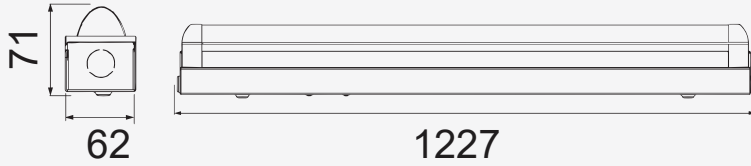

MODEL	WATTS	LUMENS	WEIGHT-KG	BOX QTY.
VT-8-43	40w	4000	1.68	10 pcs

SKU: 517 | 3IN1