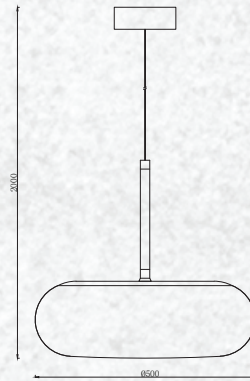

Designer Series-TRIAC Dimmable

40w VT-7502

SKU: 40031 - 3000K Warm White 3800157640510

Voltage/Frequency:	AC:220-240V
Luminous Flux:	3200lm
LED Type:	SMD
CRI:	>80
PF:	>0.9
Beam Angle:	120°
No. of LED:	216 pcs
Material :	PC + Iron
Unit GW :	3.8 kgs
Life Span:	30,000 Hours
Size :	ø500x2000mm
Box Qty:	1Pcs