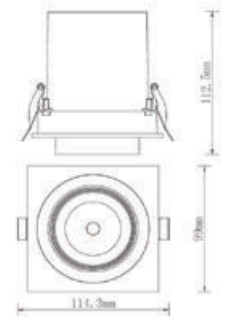

VT-419

NEW

SKU: 20049 | 4000K DAY WHITE

WATTS	LUMENS	BOX QTY.
18w	1450	20 pcs