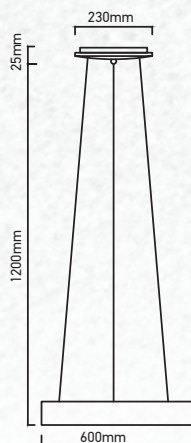

No. of LED: 180 pcs

Material : Iron+Acrylic

Unit GW : 4.3 Kg

Life Span: 30,000 Hours

Size : 600mm

Box Qty: 1Pcs

Pendant Light-Coffee

30w VT-32-1-C Built In LED