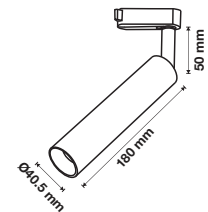

MODEL	WATTS	LUMENS	PF	CRI	BOX QTY.	BEAM ANGLE
VT-415-W	15w	1200	>0.5	>90	40 pcs	24°

SKU: 356 | 3000K WARM WHITE
SKU: 357 | 4000K DAY WHITE
SKU: 358 | 5000K WHITE