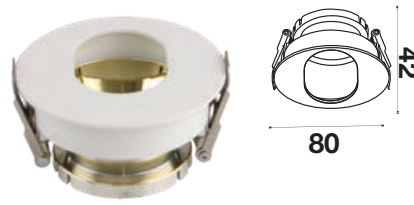

Fitting Round-GU10

Model No	VT-874-WG
SKU:	3162
Base:	GU10
Material:	Aluminium+PC
Shape:	Round
Color of Fixture:	White+Gold
Dimension:	80x42mm
Cutting Size:	75mm
EAN:	3800157639057
Box Qty:	50 Pcs