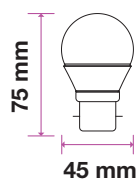

MODEL	WATTS	EQ.WATTS	LUMENS	BASE	SHAPE	BOX QTY.
VT-221	5.5w	40w	470	B22	G45	192 pcs

SKU: 104 | 3000K WARM WHITE