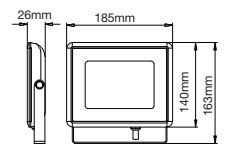

E Series-White Body
30w VT-4031W

SKU: 5955 - 3000K Warm White 3800157625487
SKU: 5956 - 4000K Day White 3800157625494
SKU: 5957 - 6500K White 3800157625500

Sensor Compatible:	Yes
Voltage/Frequency:	AC:220-240V,50Hz
Luminous Flux:	2550lm
Color of Fixture:	White
CRI:	>70
PF:	>0.9
IP Rating:	IP65
Beam Angle:	110°
Body Type:	Aluminium
Dimension:	185x163x26mm
Box Qty:	20 Pcs