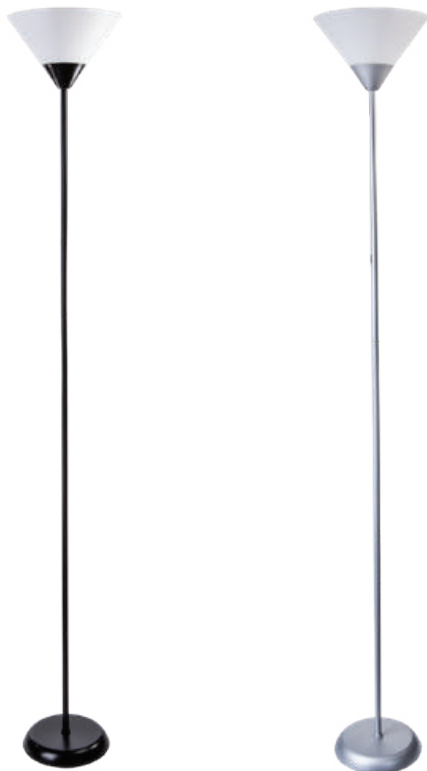

Voltage/Frequency:	AC:220-240V,50/60Hz
Body Type:	ABS+Metal
Dimension:	250x250x1800mm
Box Qty:	4 Pcs