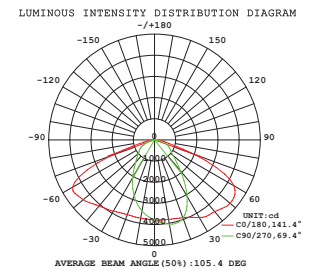

VT-121ST

SKU: 533 | 4000K DAY WHITE

SKU: 534 | 6400K WHITE

WATTS	LUMENS	BOX QTY.
120w	12000	2 pcs