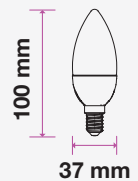

HIGH LUMEN BULBS

C37 | G45 | P45

Available in warm to bright color temperatures, this high-lumen range includes candelabra-style C37 lamps, 45mm diameter spheroid/ping pong G45 bulbs, and 45mm pear-shaped bulbs for a complete selection of lamps to meet a desired combination for mood and task lighting in residential and commercial spaces.

- **A++ energy rating**
- **120 lm/w**
- **30,000-hr lifespan**
- **200° Beam Angle**
- **AC:220-240V,50Hz**
- **CRI: >80**

5 YEAR
WARRANTY*

MODEL	WATTS	EQ.WATTS	LUMENS	BASE	SHAPE	BOX QTY.
VT-255	4.5w	40w	470	E14	Candle	200 pcs

SKU: 258 | 3000K WARM WHITE
SKU: 259 | 4000K DAY WHITE
SKU: 260 | 6400K WHITE

MODEL	WATTS	EQ.WATTS	LUMENS	BASE	SHAPE	BOX QTY.
VT-245	4.5w	40w	470	E27	G45	200 pcs

SKU: 261 | 3000K WARM WHITE
SKU: 262 | 4000K DAY WHITE
SKU: 263 | 6400K WHITE

MODEL	WATTS	EQ.WATTS	LUMENS	BASE	SHAPE	BOX QTY.
VT-225	4.5w	40w	470	E14	P45	200 pcs

SKU: 264 | 3000K WARM WHITE
SKU: 265 | 4000K DAY WHITE
SKU: 266 | 6400K WHITE