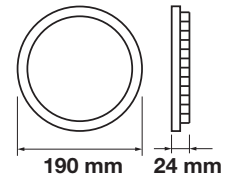

Body Type: Aluminium+Chrome
Dimension: Ø190x24mm
Box Qty: 20 Pcs