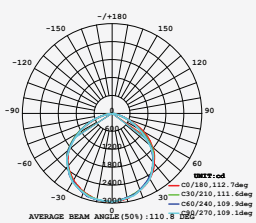

LUMINOUS INTENSITY DISTRIBUTION DIAGRAM