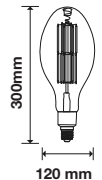

EQ. WATTS: 250w
VOLTAGE/FREQUENCY: AC:220-240V, 50Hz
LUMINOUS FLUX: 4000lm
COMMERCIAL TYPE: ED120

LED TYPE: Filament
CRI: >80
PF: >0.6
BASE: E27

BEAM ANGLE: 310°
BODY TYPE: Glass
DIMENSION: 120x300mm
BOX QTY: 20