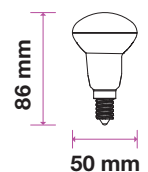

MODEL	WATTS	EQ.WATTS	LUMENS	BASE	SHAPE	BOX QTY.
VT-250	6w	40w	470	E14	R50	200 pcs
SKU: 138 | 3000K WARM WHITE SKU: 139 | 4000K DAY WHITE SKU: 140 | 6400K WHITE