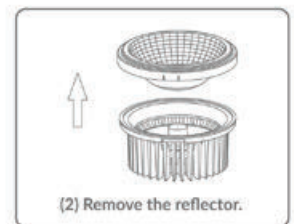

Instructions to change the reflector

AR111 Downlight

20W VT-1121

- SKU: 2792 | 3000K Warm White | 3800157650090
- SKU: 2793 | 4000K Day White | 3800157650106
- SKU: 2794 | 6400K White | 3800157650113

EQ. Watts:	130w
Voltage/Frequency:	AC:220-240V,50Hz
Luminous Flux:	1800lm
LED Type:	COB
CRI:	>80
PF:	>0.9

Base:	N/A
Beam Angle:	40°/20°
Body Type:	Die Cast Aluminium
Dimension:	Ø111x53mm
Box Qty:	50 Pcs