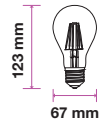

Frost Cover -Filament-Globe-E27

7W VT-2057

SKU: 7187 - 2700K Warm White 3800157615631
SKU: 7188 - 6400K White 3800157615648

EQ. Watts: **60w**
Voltage/Frequency: **AC:220-240V,50/60Hz**
Luminous Flux: **840lm**
Commercial Type: **G95**

LED Type: **Filament**
CRI: **>80**
PF: **>0.5**
Base: **E27**

Beam Angle: **300°**
Body Type: **Glass**
Dimension: **95x135mm**
Box Qty: **12 Pcs**