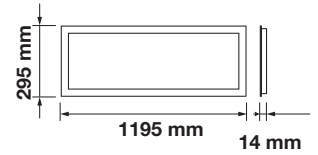

Emergency Pack:	Available
Voltage/Frequency:	AC:200-240V,50/60Hz
Luminous Flux:	3480lm
Beam Angle:	120°

LED Type:	SMD
CRI:	>80
PF:	>0.9
Shape:	Rectangle

Body Type:	Aluminium+PMMA+PS
Dimension:	1195x295x14mm
Box Qty:	6 Pcs