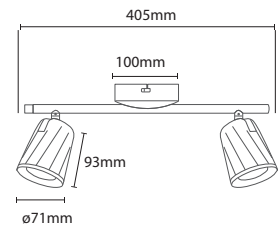

Double Head

12w VT-812-W

SKU: 8254 - 3000K Warm White
SKU: 8256 - 4000K Day White

3800157627047
3800157627061

Sensor Compatible:	Yes
Voltage/Frequency:	AC:220-240V,50/60Hz
Luminous Flux:	960lm
IP Rating:	IP20
CRI:	>80

PF:	>0.5
Beam Angle:	100°
Body Type:	Plastic+Metal
Dimension:	405x100x93mm
Box Qty:	12 Pcs