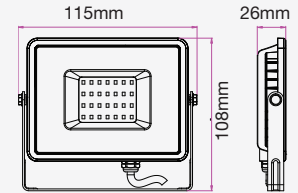

VT-10-B

SKU: 424 | 3000K WARM WHITE
SKU: 425 | 4000K DAY WHITE
SKU: 426 | 6400K WHITE

WATTS	LUMENS	BOX QTY.
10w	800	20 pcs