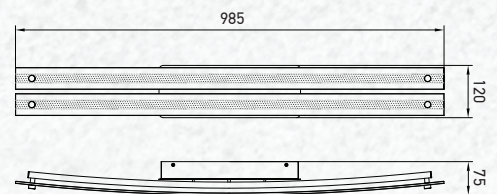

Designer Bend Glass-Hanging Pendant

18w VT-7020 Built In LED

SKU: 3898 - 4000K Day white 3800157621168

Voltage/Frequency:	AC:220-240V,50Hz
Luminous Flux:	1350lm
LED Type:	SMD
CRI:	>80
PF:	>0.8
Beam Angle:	120°

No. of LED:	90 pcs
Material :	Stainless Steel+Metal+Glass
Unit GW :	1.98 Kg
Life Span:	20,000 Hours
Size :	985x55x800mm
Box Qty:	6Pcs