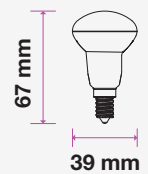

LED REFLECTOR BULB

We offer an energy-efficient reflectors range of various widths (39mm, 50mm, 63mm, 80mm) for diffused lighting that can serve as track or spotlight in residential, hospitality, or commercial spaces.

- Available in E14 and E27
- 30,000-hr lifespan
- 120° Beam Angle
- AC:220-240V,50Hz
- CRI: >80

5 YEAR WARRANTY*

MODEL	WATTS	EQ.WATTS	LUMENS	BASE	SHAPE	BOX QTY.
VT-239	3w	25w	250	E14	R39	200 pcs
SKU: 210 | 3000K WARM WHITE SKU: 211 | 4000K DAY WHITE SKU: 212 | 6400K WHITE						

MODEL	WATTS	EQ.WATTS	LUMENS	BASE	SHAPE	BOX QTY.
VT-250	6w	40w	470	E14	R50	200 pcs
SKU: 138 | 3000K WARM WHITE SKU: 139 | 4000K DAY WHITE SKU: 140 | 6400K WHITE						

MODEL	WATTS	EQ.WATTS	LUMENS	BASE	SHAPE	BOX QTY.
VT-263	8w	60w	570	E27	R63	200 pcs
SKU: 141 | 3000K WARM WHITE SKU: 142 | 4000K DAY WHITE SKU: 143 | 6400K WHITE						

MODEL	WATTS	EQ.WATTS	LUMENS	BASE	SHAPE	BOX QTY.
VT-280	10w	75w	800	E27	R80	200 pcs
SKU: 135 | 3000K WARM WHITE SKU: 136 | 4000K DAY WHITE SKU: 137 | 6400K WHITE