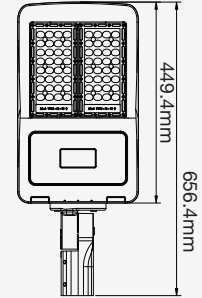

VT-102ST

SKU: 883 | 4000K DAY WHITE
SKU: 884 | 6400K WHITE

WATTS	LUMENS	BOX QTY.
100w	14000	1 pcs