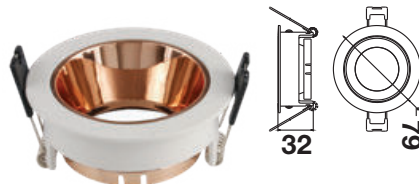

Fitting Round-GU10

Model No	VT-872-WR
SKU:	3155
Base:	GU10
Material:	Aluminium+PC
Shape:	Round
Color of Fxture:	White+Rose Gold
Dimension:	79x32mm
Cutting Size:	72mm
EAN:	3800157638982
Box Qty:	50 Pcs