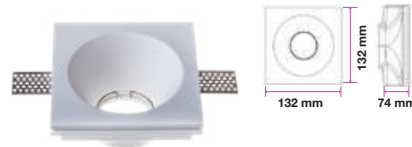

Fitting-Square-GU10

Model No	VT-772
SKU:	3653
Base:	GU10
Material:	Gypsum
Shape:	Round
Color of Fixture:	White
Dimension:	132x132x74mm
Cutting Size:	135x135mm
EAN:	3800157618632
Box Qty:	20 Pcs