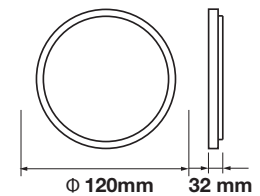

LED MINI PANELS

Round Adjustable Panel

V-TAC's new innovative adjustable mini panels are equipped with adjustable clips for a flexible cutting size of up to 200 mm. Built with the most stable drivers in the market, have low maintenance panels without the flashes and the flickers. These slim & modern panels lights up all the way to the edges, giving a contemporary lighting effect that is ideal for residential, office, or commercial indoor lighting.

- **Adjustable(Cut out) Panel**
- **SMD LED Type**
- **20,000 hrs Lifespan**
- **120° Beam Angle**
- **AC:85-265V,50/60Hz**
- **CRI: >80**
- **Aluminium Body**
- **On/Off Cycle: >15000**

5 YEAR WARRANTY*

SKU: 727 | 3000K WARM WHITE
SKU: 728 | 4000K DAY WHITE
SKU: 729 | 6400K WHITE

MODEL	WATTS	LUMENS	BOX QTY.
VT-610RD	12w	750	20 pcs

Cutting Size: 75-100mm

SKU: 733 | 3000K WARM WHITE
SKU: 734 | 4000K DAY WHITE
SKU: 735 | 6400K WHITE

MODEL	WATTS	LUMENS	BOX QTY.
VT-619RD	18w	1350	20 pcs