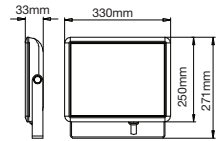

E Series-Black Body
100W VT-40101B

SKU: 5964 - 3000K Warm White 3800157625579
SKU: 5965 - 4000K Day White 3800157625586
SKU: 5966 - 6500K White 3800157625593