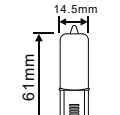

Capsules-G9

3W VT-2103

SKU: 7476 - 3000K Warm White 3800157640336
SKU: 7477 - 4000K Day White 3800157640343
SKU: 7478 - 6400K White 3800157640350

EQ. Watts: 30w
Voltage/Frequency: AC:220-240V, 50/60Hz
Luminous Flux: 330lm
LED Type: COB

CRI: >80
PF: >0.7
Base: G9
Beam Angle: 300°

Body Type: Glass
Dimension: 14.5x61mm
Box Qty: 450 Pcs