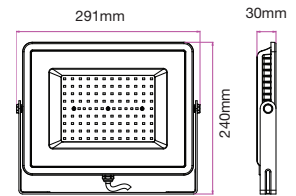

VT-106-G

SKU: 770 | 4000K DAY WHITE
SKU: 771 | 6400K WHITE

120
Lumen/W

WATTS	LUMENS	BOX QTY.
100w	12000	4 pcs

① METER WIRE