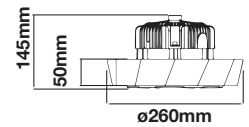

MODEL	WATTS	LUMENS	BEAM ANGLE	BOX QTY.
VT-9-113	100w	16000	120°	1 pcs

SKU: 20024 | 4000K DAY WHITE
SKU: 20025 | 6400K WHITE

Super**BRIGHT**

160

LUMENS/W

MODEL	WATTS	LUMENS	BEAM ANGLE	BOX QTY.
VT-9-108	100w	18000	120°	1 pcs

SKU: 575 | 4000K DAY WHITE
SKU: 576 | 6400K WHITE

MODEL	WATTS	LUMENS	BEAM ANGLE	BOX QTY.
VT-9-103	100w	12000	120°	1 pcs

SKU: 577 | 4000K DAY WHITE
SKU: 578 | 6400K WHITE

MODEL	WATTS	LUMENS	BEAM ANGLE	BOX QTY.
VT-9-105	100w	12000	90°	1 pcs

SKU: 583 | 4000K DAY WHITE
SKU: 584 | 6400K WHITE

COVER OPTIONS