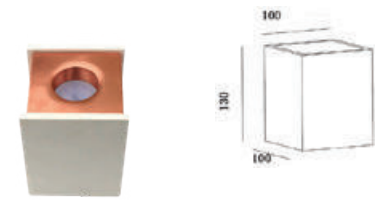

Fitting-Square Metal-1XGU10

Model No	VT-860-MR
SKU:	3115
Base:	GU10
Material:	Gypsum with metal
Shape:	Square
Color of Fixture:	White+Matt Rose Gold
Dimension:	100x100x130mm
Cutting Size:	N/A
EAN:	3800157634403
Box Qty:	12pcs