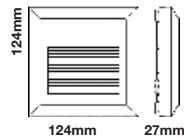

Step Light - IP65
3W VT-1172-B

Sensor Compatible:	Yes
Voltage/Frequency:	AC:100-240V,50/60Hz
Luminous Flux:	60lm
LED Type:	SMD
CRI:	>80
PF:	>0.5

Beam Angle:	55°
Body Type:	PC
Color of Fixture:	Grey
Shape:	Square
Dimension:	124x124x27mm
Cutting Size:	N/A
Box Qty:	50 Pcs