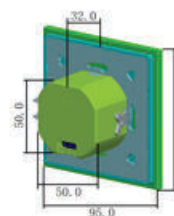

Infrared Sensor 1000w(LED)

VT-8083-B

SKU: 15011 3800157641265

Sensor Type:	Infrared
Colour:	Black
Detection Range:	360°
Voltage:	AC:220-240V,50/60Hz
Rated Load:	1000w(LED)
Detection Distance:	Max.20m(<24°C)

Ambient Light: <3-2000LUX (adjustable)

Body Type: PC

IP Rating: IP65

Dimension: 86.5x172.5x56mm

Time Delay: Min.10sec±3sec, Max. 30min±2min

Box Qty: 50 Pcs

Infrared Sensor 1000w(LED)

VT-8083-W

SKU: 1500 3800157641258

Sensor Type:	Infrared
Colour:	White
Detection Range:	360°
Voltage:	AC:220-240V,50/60Hz
Rated Load:	1000w(LED)
Detection Distance:	Max.20m(<24°C)

Ambient Light: <3-2000LUX (adjustable)

Body Type: PC

IP Rating: IP65

Dimension: 86.5x172.5x56mm

Time Delay: Min.10sec±3sec, Max. 30min±2min

Box Qty: 50 Pcs

Microwave Sensor 300w(LED)

VT-8084-B

SKU: 15031 3800157641289

Sensor Type:	Microwave
Colour:	Black
Detection Range:	180°
Voltage:	AC:220-240V,50/60Hz
Rated Load:	300w(LED)
Detection Distance:	5-15m

Ambient Light: <3-2000LUX (adjustable)

Body Type: PC+Glass

IP Rating: IP65

Dimension: 95x50x95mm

Time Delay: Min.10sec±3sec, Max. 12min±1min

Box Qty: 50 Pcs

Microwave Sensor 300w(LED)

VT-8084-W

SKU: 15021 3800157641272

Sensor Type:	Microwave
Colour:	White
Detection Range:	180°
Voltage:	AC:220-240V,50/60Hz
Rated Load:	300w(LED)
Detection Distance:	5-15m

Ambient Light: <3-2000LUX (adjustable)

Body Type: PC+Glass

IP Rating: IP65

Dimension: 95x50x95mm

Time Delay: Min.10sec±3sec, Max. 12min±1min

Box Qty: 50 Pcs