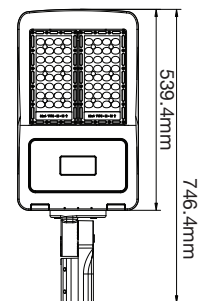

VT-202ST

SKU: 889 | 4000K DAY WHITE
SKU: 890 | 6400K WHITE

WATTS	LUMENS	BOX QTY.
200w	28000	1 pcs