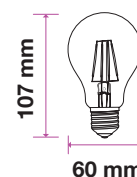

MODEL	WATTS	EQ.WATTS	LUMENS	BASE	SHAPE	BOX QTY.
VT-266	6w	55w	725	E27	A60	50 pcs