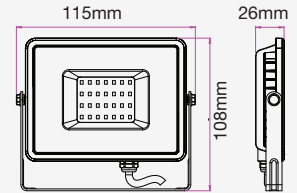

VT-10-W

SKU: 427 | 3000K WARM WHITE
SKU: 428 | 4000K DAY WHITE
SKU: 429 | 6400K WHITE

WATTS	LUMENS	BOX QTY.
10w	800	20 pcs