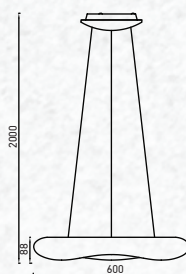

COLOR
CHANGING
WITH REMOTE