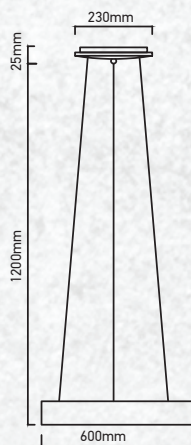

Beam Angle: 120°

No. of LED: 180 pcs

Material : Iron+Acrylic

Unit GW : 4.3 Kg

Life Span: 30,000 Hours

Size : 600mm

Box Qty: 1Pcs

Pendant Light-Black