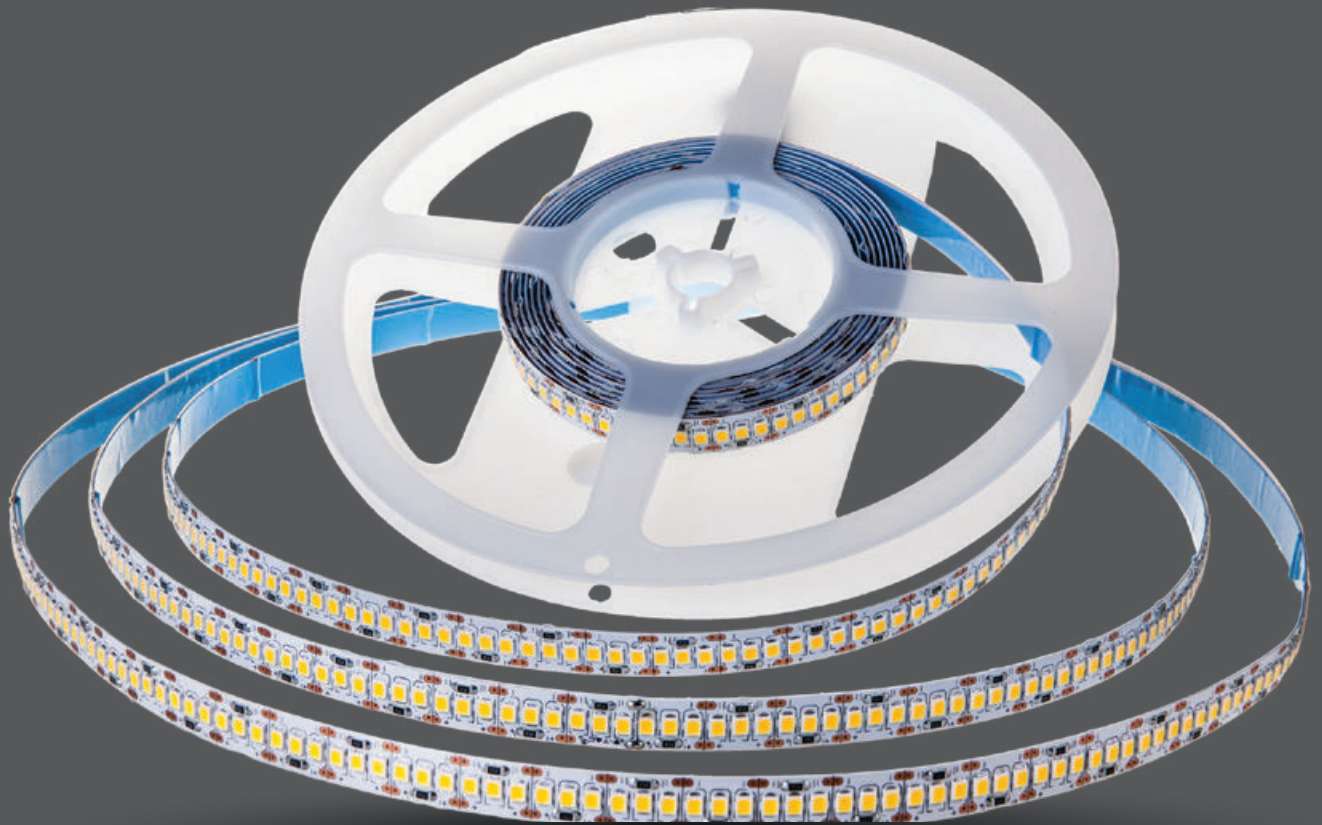

LED STRIP & NEON FLEX LIGHTS

This range includes up to 18 watt dust and moisture-rated LED strip lights, equipped with Samsung LED Chips for an even further advanced and vivid performance. It also has our IP65 neon flex LED strip light that is specially designed for outdoor resistance. Available in 3000K Warm White, 4000K Day White, and 6400K White, we have the optimal range of low-energy consuming and easy-to-install strip lights with vibrant lighting.

- LED strip is a low voltage flexible ribbon available in 24v and 12V
- Flexible & easy installation
- Exceptionally low power consumption
- Multiple visual effects in unending colours and shades

3 YEAR
WARRANTY*

CRI >95

MODEL	WATTS	LUMENS	VOLTAGE	BOX QTY.
VT-10-240-1	18w	1800	DC:24V	40 Packets

SKU: 331 | 3000K WARM WHITE
SKU: 332 | 4000K DAY WHITE
SKU: 333 | 6400K WHITE

10
METER ROLL