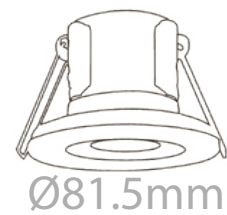

30-60-90 MIN
Fire Rated

QUICK
CONNECTOR

DIMMABLE
LIGHT CONTROL

MODEL	WATTS	LUMENS	COLOR	BOX QTY.	SKU: 8874 | 3000K WARM WHITE
VT-885-C	5w	500	Chrome	20 pcs	SKU: 8875 | 4000K DAY WHITE SKU: 8876 | 6400K WHITE

Ø81.5mm
Cutting Size: Ø57mm

MODEL	WATTS	LUMENS	COLOR	BOX QTY.	SKU: 8197 | 3000K WARM WHITE
VT-885-N	5w	500	Nickel	20 pcs	SKU: 8198 | 4000K DAY WHITE SKU: 8199 | 6400K WHITE