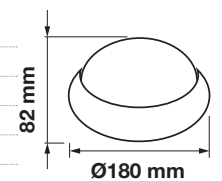

SKU: 1261 - 3000K Warm White
SKU: 1260 - 4000K Day White
SKU: 1262 - 6400K White

3800157611831
3800157611824
3800157611848

Sensor Compatible:	Yes
Voltage/Frequency:	AC:200-240V,50/60Hz
Luminous Flux:	560lm
IP Rating:	IP54
CRI:	>70
PF:	>0.5

Beam Angle:	120°
Color of Fixture:	Black
Body Type:	Plastic CLAD Aluminium
Shape:	Round
Dimension:	Ø180x82mm
Box Qty:	10 Pcs