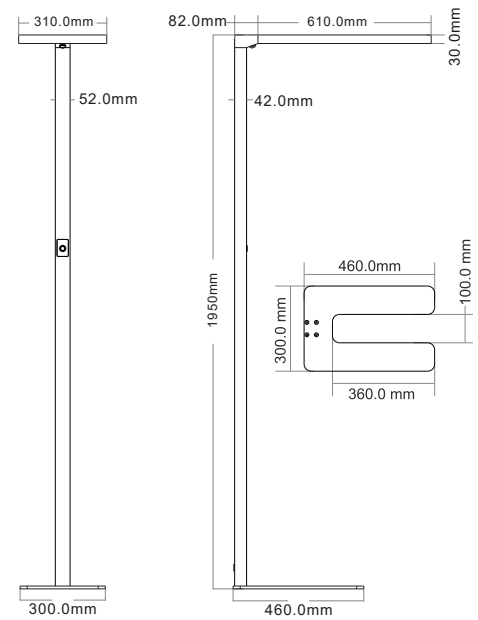

Floor Lamp-Touch Dimming 80w

Silver **VT-8400D-S**

SKU: 8521 4000K Day White 3800157638104

White **VT-8400D-W**

SKU: 8522 4000K Day White 3800157638111

Voltage/Frequency: **AC:100-240V,50/60Hz**

Luminous Flux: **UP:4200/Down:3800**

CRI: **>80**

PF: **>0.9**

Beam Angle: **110°**

Color: **Silver**

Body Type: **Aluminium Alloy+PC**

Dimension: **310x52x1950mm**

Box Qty: **1 Pc**

**UP-DOWN
LIGHTS**