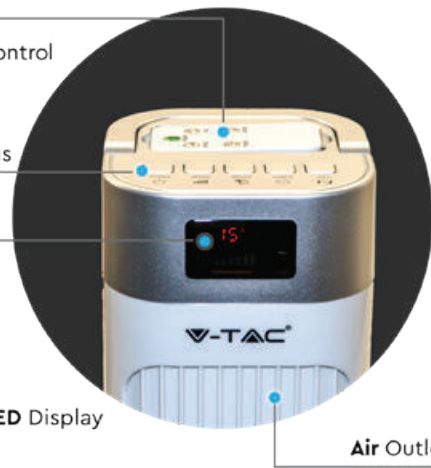

Tower Fan

VT-5536

SKU: 7900 EAN: 3800157644709

3 Wind Mode
Normal | Natural | Sleep

3 Fan Speed
Low | Medium | High

- Power(Watts): 55
- Voltage/Freq: AC:220-240V,50Hz
- Size(inches): 36
- Material: ABS
- Unit Color: White
- Speed: 3(Low-Med-High)
- Wind Mode: 3 (Normal-Natural-Sleep)
- Timer: 1-15hrs(Max)
- Power Cord Length: 1.8m
- Plug Type: EU
- IP Rating: IP20
- Box Qty: 1pc