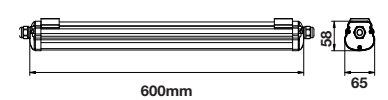

Waterproof Fitting-G Series

18w VT-6076

IP65
RATING

SKU: 6283 - 4000K Day White 3800157616478
SKU: 6282 - 6400K White 3800157616461

Voltage/Frequency: AC:220-240V,50Hz
Luminous Flux: 1440lm
LED Type: SMD
CRI: >70

PF: >0.5
Beam Angle: 120°
Body Type: Plastic
On/Off: >10,000

Life span: 20,000 Hours
Gross weight: 0.60 kg
Dimension: 600x65x58mm
Box Qty: 12 Pcs