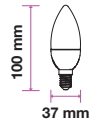

LED Type: SMD
 CRI: >80
 PF: >0.5
 Base: E14

Beam Angle: 200°
 Body Type: ThermoPlastic
 Dimension: 37x100mm
 Box Qty: 50 Pcs

LED Bulbs-E14 5.5W VT-2146

SKU: 7355 - 2700K Warm White 3800157628136
 SKU: 7356 - 4000K Day White 3800157628143