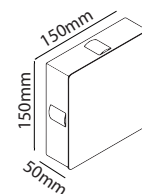

Square-IP65

4w VT-704

Sensor Compatible:	Yes
Voltage/Frequency:	AC:220-240V,50/60Hz
Luminous Flux:	440lm
IP Rating:	IP65
CRI:	>80

PF:	>0.5
Beam Angle:	4*60°
Body Type:	Aluminium+Acrylic
Dimension:	150x150x50mm
Box Qty:	20 Pcs