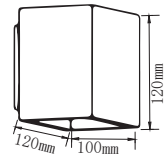

Model No	VT-891L
SKU:	8691
Base:	G9
Material:	Concrete
Shape:	Round
Color of Fxture:	Light Grey
Dimension:	150x130x130mm
EAN:	3800157655323
Box Qty:	12 Pcs

NEW