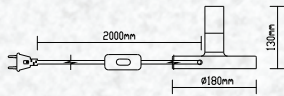

Geometric Series-Gold Canopy

| | |
|-----------|----------------|
| Model: | VT-7141-CG |
| SKU: | 3831 |
| EAN: | 3800157616669 |
| Size: | 250x190x1250mm |
| Box Qty: | 8Pcs |
| Material: | Metal |

Geometric Series-Black Canopy