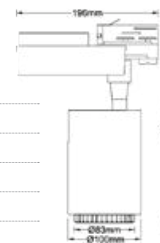

Tracklights-Color Changing

35w VT-4745-B

SKU: 1413 - 3 IN 1 3800157629355

CCT Adjustable
2800K/4000K/6000K

Lens Angle Adjustable
20°-60°

Triac Dimmable

Sensor Compatible:	Yes	Beam Angle:	20° ~ 60° (Adjustable)
Voltage/Frequency:	AC:220-240V,50/60Hz	Color of Fixture:	Black
Luminous Flux:	3000lm	Body Type:	Aluminium
LED Type:	COB	Life span:	30,000 Hours
CRI:	>95	Dimension:	Ø100x196x262mm
PF:	>0.9	Box Qty:	8 Pcs