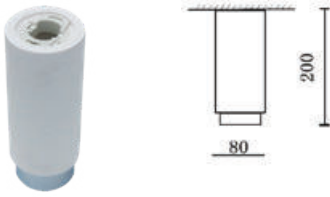

Fitting-Surface Metal-1XGU10

Model No	VT-865CHM
SKU:	3114
Base:	GU10
Material:	Gypsum with metal
Shape:	Round
Color of Fixture:	White+Chrome
Dimension:	ø200x80mm
Cutting Size:	N/A
EAN:	3800157634397
Box Qty:	9 pcs