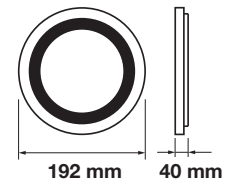

Body Type:	Aluminium
Dimension:	192x40mm
Box Qty:	20 Pcs