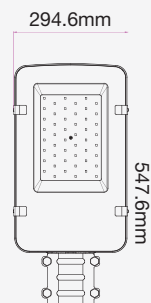

VT-100ST

SKU: 529 | 4000K DAY WHITE
SKU: 530 | 6400K WHITE

WATTS	LUMENS	BOX QTY.
100w	12000	2 pcs

120
Lumen/W