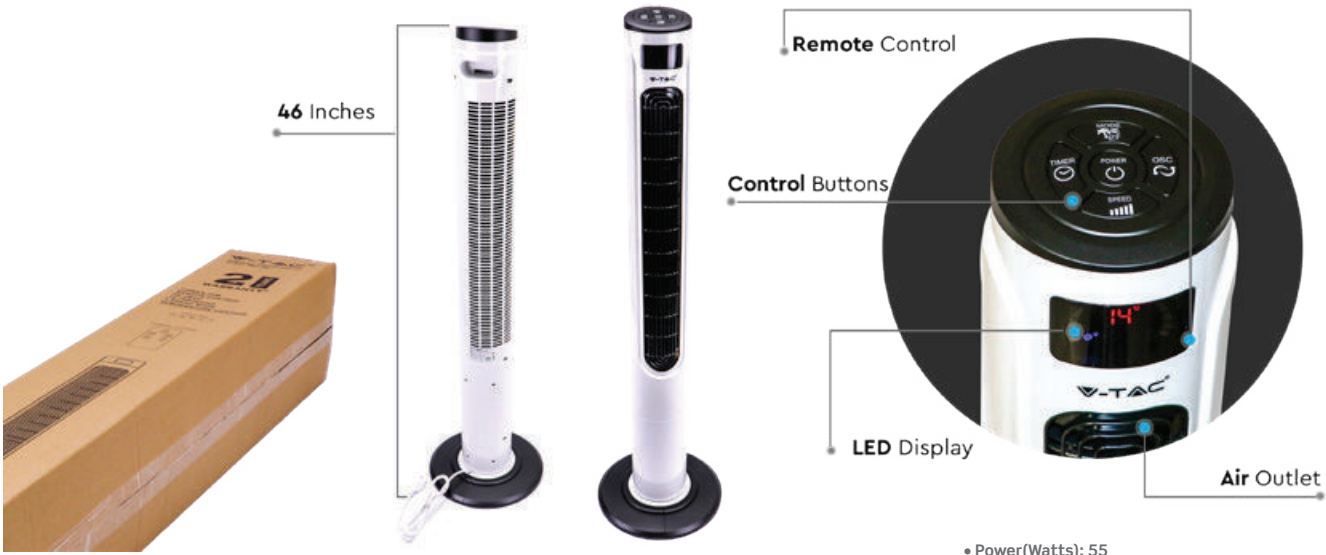

Tower Fan

VT-5547

SKU: 7902 EAN: 3800157644723

3 Wind Mode
Normal | Natural | Sleep

3 Fan Speed
Low | Medium | High

- Power(Watts): 55
- Voltage/Freq: AC:220-240V,50Hz
- Size(inches): 46
- Material: ABS
- Unit Color: White & Black Finish
- Speed: 3(Low-Med-High)
- Wind Mode: 3 (Normal-Natural-Sleep)
- Timer: 1-15hrs(Max)
- Power Cord Length: 1.8m
- Plug Type: EU
- IP Rating: IP20
- Box Qty: 1pc