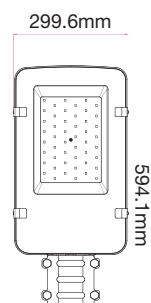

120
 Lumen/W

LUMINOUS INTENSITY DISTRIBUTION DIAGRAM

VT-150ST

SKU: 531 | 4000K DAY WHITE
 SKU: 532 | 6400K WHITE

| WATTS | LUMENS | BOX QTY. |
|-------|--------|----------|
| 150w | 18000 | 2 pcs |

120
 Lumen/W