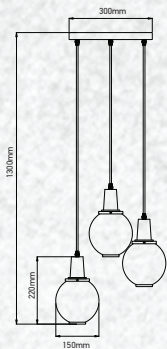

| | |
|-----------|---------------|
| Model: | VT-7307 |
| SKU: | 3926 |
| EAN: | 3800157626217 |
| Size: | 300x1300mm |
| Box Qty: | 4Pcs |
| Material: | Glass+Wood |

Transparent Glass-Wood Pendant

| | |
|-----------|----------------|
| Model: | VT-7240 |
| SKU: | 3820 |
| EAN: | 3800157615457 |
| Size: | 235x140x1050mm |
| Box Qty: | 8Pcs |
| Material: | Glass+Wood |