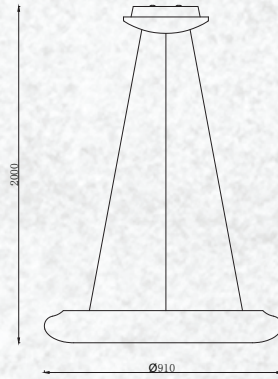

Designer Series-TRIAC Dimmable

105w VT-7910

SKU: 40101 - 3000K Warm White 3800157640589

Voltage/Frequency:	AC:220-240V
Luminous Flux:	6300lm
LED Type:	SMD
CRI:	>80
PF:	>0.9
Beam Angle:	120°
No. of LED:	576 pcs
Material :	PC + Iron
Unit GW :	11.05 kgs
Life Span:	30,000 Hours
Size :	910x2000mm
Box Qty:	1Pcs