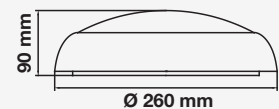

2D Bulkhead

Our resilient IP65 LED bulkheads make a good choice for outdoor residential, business, and industrial areas that need constant lighting since they can withstand weather, dust, and vandalism.

MODEL	WATTS	LUMENS	BOX QTY.	SKU: 815 | 4000K DAY WHITE
VT-08	8w	720	10 pcs	

MODEL	WATTS	LUMENS	BOX QTY.	SKU: 801 | 4000K DAY WHITE SKU: 802 | 6400K WHITE
VT-15	15w	1400	10 pcs	

2D Bulkhead with Emergency Battery Backup

These IP65 LED bulkheads are equipped with Ni-Cad batteries that automatically charges while in use. These fixtures can operate up to three (3) hrs on emergency situations.

- **AC:200-240V,50/60Hz**
- **>1.2 Watts Emergency Standby Watts**
- **60mA Battery Charging Current**
- **200mA Battery Discharging Current**
- **Ni-CD AA, 7.2V 1.0Ah Battery Type**
- **Green LED Charging indicate**
- **Including battery protection circuit & inhibiting mode**
- **PC Body type**
- **>3 hrs Emergency Operation time**
- **SMD LED Type**
- **30,000 hrs Lifespan**

3 YEAR
WARRANTY*

MODEL	WATTS	LUMENS	BOX QTY.	SKU: 816 | 4000K DAY WHITE
VT-11	10w	720	10 pcs	

MODEL	WATTS	LUMENS	BOX QTY.	SKU: 806 | 4000K DAY WHITE
VT-17	17w	1400	10 pcs