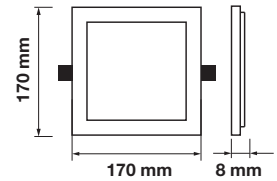

Trimless Panel-Square
22W VT-2222SQ

SKU: 4949 - 3000K Warm White 3800157606653
SKU: 4797 - 4000K Day White 3800157606660
SKU: 4798 - 6400K White 3800157606677

Cutting Size:
155x155mm

Emergency Pack: **Available**
Voltage/Frequency: **AC:85-265V,50/60Hz**
Luminous Flux: **2200lm**
Beam Angle: **120°**

LED Type: **SMD**
CRI: **>80**
PF: **>0.9**
Shape: **Square**

Body Type: **Aluminium**
Dimension: **170x170x8mm**
Box Qty: **40 Pcs**