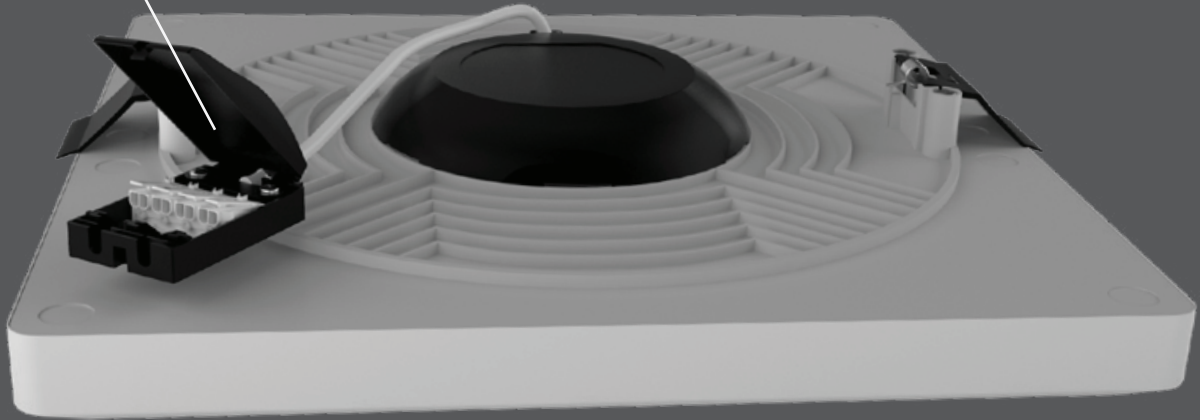

Quick Connector