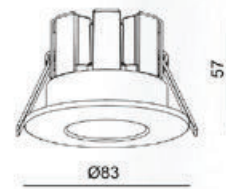

30-60-90 MIN
Fire Rated

Fire Rated Downlight With White Bezel
10w VT-7710

SKU: 1424 - 3 IN 1   3800157633109

Voltage/Frequency:	AC:220-240V,50Hz
Lumens:	850lm
LED Type:	COB
Body Type:	Aluminium
Beam Angle:	38°
Life Span:	30,000 Hours
Unit Size:	Ø83x57mm
IP Rating:	IP65
Box Qty:	40 Pcs