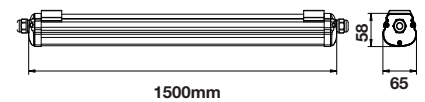

Super**BRIGHT**
160
LUMENS/W

Waterproof Fittings

MODEL	WATTS	LUMENS	ON/OFF	BODY TYPE	PF	WEIGHT-KG	BOX QTY.
VT-1524	24w	3840	15000	PC+ABS	>0.9	0.60 kg	12 pcs

SKU: 6485 - 4500K DAY WHITE
SKU: 6486 - 6400K WHITE

MODEL	WATTS	LUMENS	ON/OFF	BODY TYPE	PF	WEIGHT-KG	BOX QTY.
VT-1532	32w	5120	15000	PC+ABS	>0.9	1.1 kg	12 pcs

SKU: 6483 - 4500K DAY WHITE
SKU: 6484 - 6400K WHITE