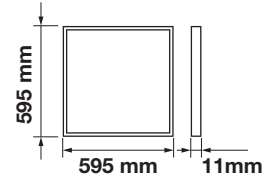

Emergency Pack:	NA
Voltage/Frequency:	AC:200-240V,50/60Hz
Luminous Flux:	4400lm
Beam Angle:	120°

LED Type:	SMD
CRI:	>80
PF:	>0.9
Shape:	Square

Body Type:	Aluminium+PMMA+PS
Dimension:	595x595x11mm
Box Qty:	6 Pcs