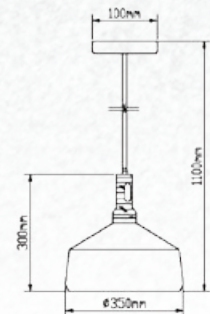

E14 HOLDER

Pendant-Aluminium Shade-White

| | |
|-----------|-------------------|
| Model: | VT-7100-WH |
| SKU: | 3920 |
| EAN: | 3800157626156 |
| Size: | 180x100x1200mm |
| Box Qty: | 12Pcs |
| Material: | Plastic+Aluminium |