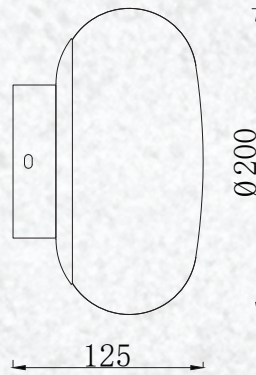

Ceiling Lamp-TRIAC Dimmable

12W VT-7203

SKU: 40041 - 3000K Warm White 3800157640527

Voltage/Frequency: AC:220-240V

Luminous Flux: 1000lm

LED Type: SMD

CRI: >80

PF: >0.9

Beam Angle: 120°

No. of LED: 72 pcs

Material: PC + Iron

Unit GW: 1.2 kgs

Life Span: 30,000 Hours

Size: ø200x125mm

Box Qty: 1Pcs