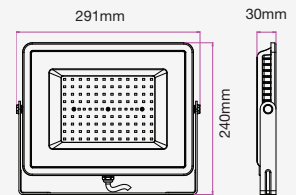

VT-106-B

SKU: 766 | 4000K DAY WHITE
SKU: 767 | 6400K WHITE

120
Lumen/W

WATTS	LUMENS	BOX QTY.
100w	12000	4 pcs

① METER WIRE