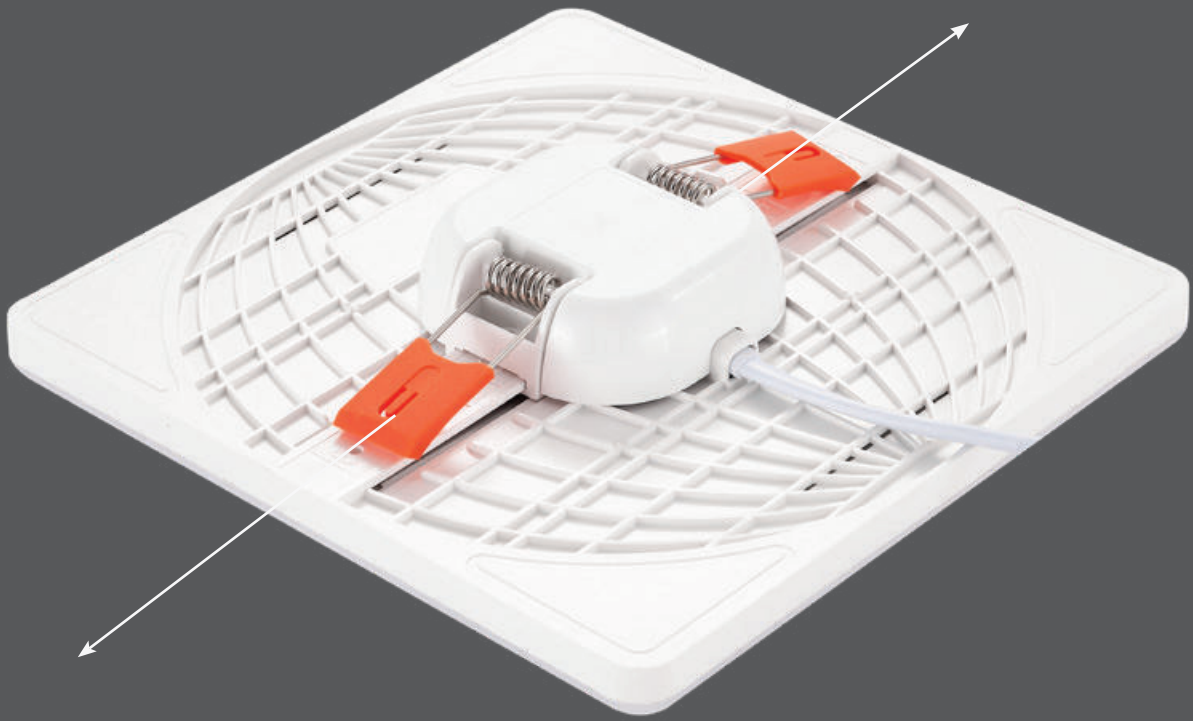

EXPANDABLE CLIPS TO ADJUST

LED MINI PANELS

Round Premium Series Panel

V-TAC's efficient & trendy Premium Series Mini Panels are now upgraded with premium-quality Samsung LED chips for an even better lighting output and performance. Built with the most stable drivers in the market, have low maintenance panels without the flashes and the flickers. These square, slim & modern panels are ideal for residential, office, or commercial indoor lighting.