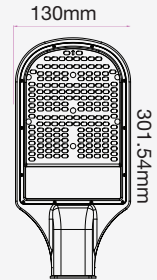

VT-51ST

SKU: 539 | 4000K DAY WHITE

SKU: 540 | 6400K WHITE

WATTS	LUMENS	BOX QTY.
50w	5000	4 pcs