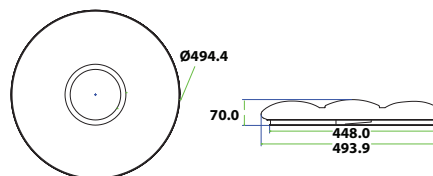

Domelight-Remote Control-CCT Changeable

60w VT-8556

SKU: 1491 - 3IN1

3800157648745

Sensor Compatible:	Yes
Voltage/Frequency:	AC:175-265V,50/60Hz
Luminous Flux:	4200lm
IP Rating:	IP20
CRI:	>80
PF:	>0.9

Beam Angle:	120°
Color of Fixture:	White
Body Type:	Plastic+Metal
Shape:	Round
Dimension:	Ø493.9x70mm
Box Qty:	5 Pcs

DIMMABLE
WITH REMOTE

CCT CHANGING
With Remote Control