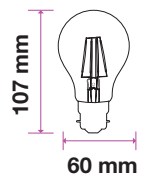

MODEL	WATTS	EQ.WATTS	LUMENS	BASE	SHAPE	BOX QTY.
VT-208	4w	40w	400	B22	A60	96 pcs

SKU: 106 | 3000K WARM WHITE