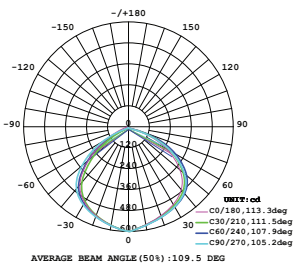

LUMINOUS INTENSITY DISTRIBUTION DIAGRAM