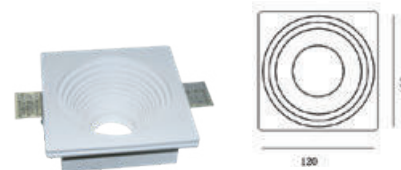

Fitting-Recessed-Round

Model No	VT-867-RD
SKU:	3152
Base:	GU10
Material:	Gypsum with metal
Shape:	Round
Color of Fixture:	White
Dimension:	ø120mm
Cutting Size:	ø125mm
EAN:	3800157635660
Box Qty:	24 Pcs