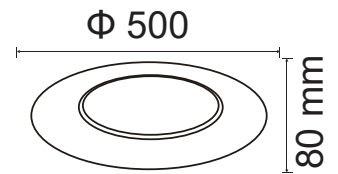

CCT CHANGING
With Remote Control

Domelight-Remote Control-CCT Changeable

65w VT-8504

SKU:1462- 3IN1

3800157643603

Sensor Compatible:	Yes
Voltage/Frequency:	AC:200-240V,50/60Hz
Luminous Flux:	4900lm
IP Rating:	IP20
CRI:	>80
PF:	>0.6

Beam Angle:	180°
Color of Fixture:	White
Body Type:	PC+Metal
Shape:	Round
Dimension:	D:510x90mm
Box Qty:	6 Pcs

Ceiling Lights - Square

15w VT-8033SQ

SKU: 1390 - 3000K Warm White 3800157626477
SKU: 5567 - 4000K Day White 3800157610360
SKU: 1391 - 6400K White 3800157626484

TRIMLESS
Luxurious Finish
SURFACE MOUNTED

Sensor Compatible:	Yes
Voltage/Frequency:	AC:100-240V,50/60Hz
Luminous Flux:	1250lm
IP Rating:	IP44
CRI:	>80
PF:	>0.6

Beam Angle:	110°
Color of Fixture:	White
Body Type:	PC
Shape:	Square
Dimension:	200x200x47.5
Box Qty:	20 Pcs

Ceiling Lights - Round

15w VT-8033RD

SKU: 1388 - 3000K Warm White 3800157626453
SKU: 5566 - 4000K Day White 3800157610353
SKU: 1389 - 6400K White 3800157626460

TRIMLESS
Luxurious Finish
SURFACE MOUNTED

Sensor Compatible:	Yes
Voltage/Frequency:	AC:100-240V,50/60Hz
Luminous Flux:	1250lm
IP Rating:	IP44
CRI:	>80
PF:	>0.6

Beam Angle:	110°
Color of Fixture:	White
Body Type:	PC
Shape:	Round
Dimension:	Ø200x47.5mm
Box Qty:	20 Pcs