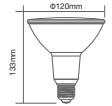

PAR38 Bulbs-E27

15W VT-1125-G

SKU: 4418 - Green 3800157606318
SKU: 4419 - Red 3800157606325
SKU: 4420 - Blue 3800157606301

EQ. Watts:	100w
Voltage/Frequency:	AC:180-240V,50/60Hz
Luminous Flux:	1200lm
Commercial Type:	PAR38

LED Type:	SMD
CRI:	>80
PF:	>0.5
Base:	E27

Beam Angle:	40°
Body Type:	Plastic Coated Aluminium
Dimension:	120x133mm
Box Qty:	40 Pcs

PAR38 Bulbs-E27

17W VT-1227

SKU: 45691 - 4000K Day White 3800157641241

EQ. Watts:	95w
Voltage/Frequency:	AC:220-240V,50/60Hz
Luminous Flux:	1300lm
Commercial Type:	PAR38

LED Type:	SMD
CRI:	>80
PF:	>0.5
Base:	E27

Beam Angle:	100°
Body Type:	Thermoplastic
Dimension:	120x132mm
Box Qty:	40 Pcs