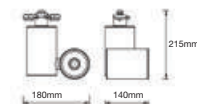

5 YEAR
WARRANTY*