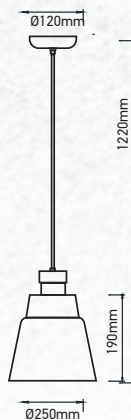

Pendant Light-Gold Lamp Shade

7W VT-7444-G Built In LED

SKU: 3936 - 3000K Warm White 3800157628976
SKU: 3930 - 4000K Day White 3800157626583

Voltage/Frequency:	AC:220-240V,50Hz
Luminous Flux:	400lm
LED Type:	SMD
CRI:	>80
PF:	>0.5
Beam Angle:	120°
No. of LED:	14 pcs
Material :	Metal Finish
Unit GW :	1.9 Kg
Life Span:	30,000 Hours
Size :	Ø250xH190mm
Box Qty:	8Pcs