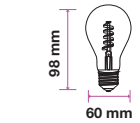

Filament-A60-E27

4W VT-2164

SKU: 7336 - 2700K Warm White 3800157625203

EQ. Watts:	40w
Voltage/Frequency:	AC:220-240V,50Hz
Luminous Flux:	400lm
Commercial Type:	A60

LED Type:	Filament
CRI:	>80
PF:	>0.5
Base:	E27

Beam Angle:	300°
Body Type:	Glass
Dimension:	60x98mm
Box Qty:	50 Pcs

Amber Cover -Filament-A60-E27

4W VT-1954

SKU: 4498 - 2200K Warm White 3800157609739

EQ. Watts:	35w
Voltage/Frequency:	AC:220-240V,50Hz
Luminous Flux:	350lm
Commercial Type:	A60

LED Type:	Filament
CRI:	>80
PF:	>0.4
Base:	E27

Beam Angle:	300°
Body Type:	Glass
Dimension:	60x107mm
Box Qty:	50 Pcs