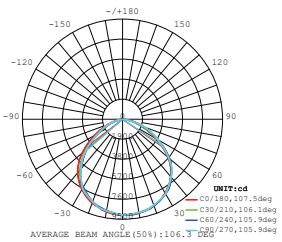

LUMINOUS INTENSITY DISTRIBUTION DIAGRAM