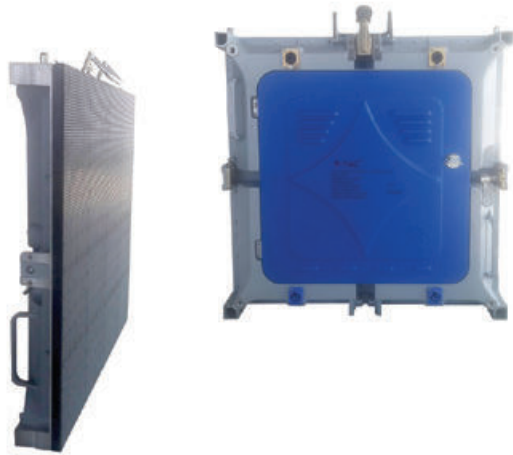

Indoor Display Screen

P4 Indoor LED Display Screen

SKU: 11079 3800157619493

Box Qty.
6 Pcs