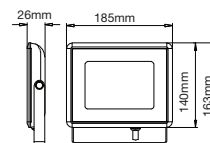

E Series-Black Body 30W VT-4031B

SKU: 5952 - 3000K Warm White 3800157625456
SKU: 5953 - 4000K Day White 3800157625463
SKU: 5954 - 6500K White 3800157625470

Sensor Compatible:	Yes
Voltage/Frequency:	AC:220-240V,50Hz
Luminous Flux:	2550lm
Color of Fixture:	Black
CRI:	>70
PF:	>0.9
IP Rating:	IP65
Beam Angle:	110°
Body Type:	Aluminium
Dimension:	185x163x26mm
Box Qty:	20 Pcs

**IP65
RATING**