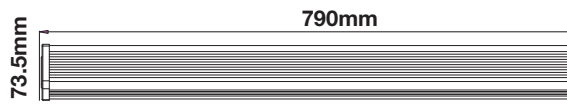

120
Lumen/W

MODEL	WATTS	LUMENS	BEAM ANGLE	PF	CRI	LED	BODY	BOX QTY.
VT-9-152	150w	18000	120°	>0.9	>80	SMD	Aluminum	6 pcs

SKU: 893 | 4000K DAY WHITE
SKU: 894 | 6000K WHITE