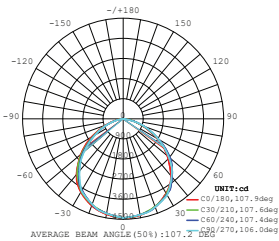

LUMINOUS INTENSITY DISTRIBUTION DIAGRAM