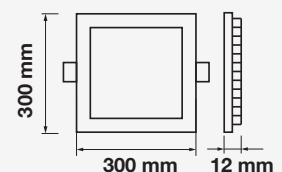

| MODEL | WATTS | LUMENS | BOX QTY. |
|----------|-------|--------|----------|
| VT-624SQ | 24w | 2000 | 10 pcs |

Cutting Size: 280x280mm

LED PANELS

LED MINI PANELS

Round Edge Series

V-TAC's Round Edge Panel has an elegant, classic design that lights up all the way to the edges — giving a contemporary lighting effect that is ideal for residential, office, or commercial indoor areas. The quick connector feature lessens set-up time brought by complicated wirings. Built with the most stable drivers in the market, have low maintenance panels without the flashes and the flickers.