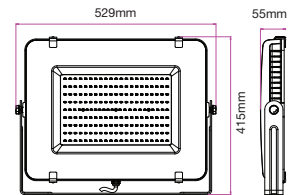

VT-300-W

SKU: 486 | 4000K DAY WHITE
SKU: 487 | 6400K WHITE

WATTS	LUMENS	BOX QTY.
300w	24000	2 pcs

① METER WIRE