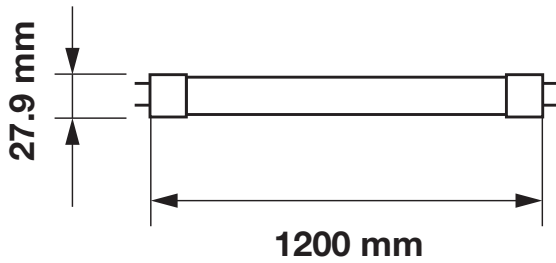

MODEL	WATTS	EQ.WATTS	LUMENS	WEIGHT-KG	BOX QTY.
VT-1615	15w		2400lm	0.261	25 pcs

SKU: 6480 | 3000K WARM WHITE
SKU: 6481 | 4000K DAY WHITE
SKU: 6482 | 6400K WHITE