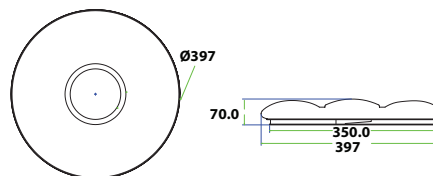

Sensor Compatible:	Yes
Voltage/Frequency:	AC:175-265V,50/60Hz
Luminous Flux:	2800lm
IP Rating:	IP20
CRI:	>80
PF:	>0.9

Beam Angle:	120°
Color of Fixture:	White
Body Type:	Plastic+Metal
Shape:	Round
Dimension:	Ø393x70mm
Box Qty:	5 Pcs

DIMMABLE
WITH REMOTE

CCT CHANGING
With Remote Control