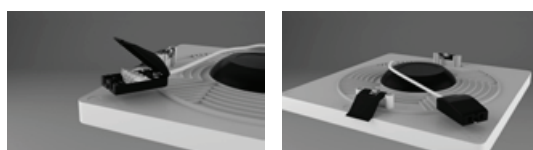

KEY FEATURES

- Inclusive of a quick connector
- Flicker-free; stable drivers eliminate flashes
- Better light quality: less false colour plots
- 80% lower power consumption than conventional downlights
- Standard dimensions for big panels available
- Choose from square and round frameless mini panels

**QUICK
CONNECTOR**