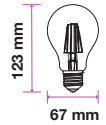

Clear Filament-A67-E27

18W VT-2328

SKU: 2802 - 3000K Warm White 3800157652568

EQ. Watts: **150w**
Voltage/Frequency: **AC:220-240V**
Luminous Flux: **2520lm**
Commercial Type: **A67**

LED Type: **Filament**
CRI: **80**
PF: **0.5**
Base: **E27**

Beam Angle: **330°**
Body Type: **Glass**
Dimension: **67x123mm**
Box Qty: **50 Pcs**