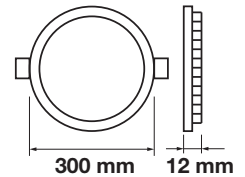

Emergency Pack: Available
Voltage/Frequency: AC:85-265V,50/60Hz
Luminous Flux: 2000lm
Beam Angle: 120°

LED Type: SMD
CRI: >80
PF: >0.9
Shape: Round

Body Type: Aluminium
Dimension: Ø300x12mm
Box Qty: 10 Pcs