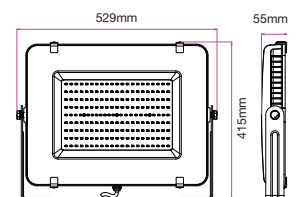

VT-300-B

- SKU: 422 | 4000K DAY WHITE
- SKU: 423 | 6400K WHITE

WATTS	LUMENS	BOX QTY.
300w	24000	2 pcs