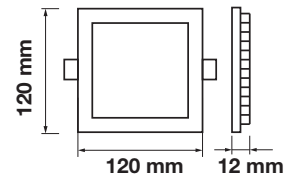

Premium Series-Square

6W VT-6075Q

SKU: 4863 - 3000K Warm White 3800230629845
SKU: 4864 - 4000K Day White 3800230629852
SKU: 4865 - 6400K White 3800230629869

Emergency Pack: **Available**
Voltage/Frequency: **AC:85-265V,50/60Hz**
Luminous Flux: **420lm**
Beam Angle: **120°**

LED Type: **SMD**
CRI: **>80**
PF: **>0.7**
Shape: **Square**

Cutting Size:
110mm

Body Type: **Aluminium**
Dimension: **120x120x12mm**
Box Qty: **40 Pcs**