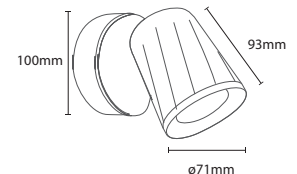

Single Head

6W VT-806-W

SKU: 8250 - 3000K Warm White
SKU: 8252 - 4000K Day White

3800157627009
3800157627023

Sensor Compatible:	Yes
Voltage/Frequency:	AC:220-240V,50/60Hz
Luminous Flux:	480lm
IP Rating:	IP20
CRI:	>80

PF:	>0.5
Beam Angle:	100°
Body Type:	Plastic+Metal
Dimension:	100x93mm
Box Qty:	24 Pcs