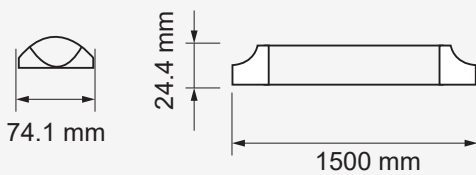

MODEL	WATTS	LUMENS	WEIGHT-KG	BOX QTY.
VT-9-60	60w	7200	1.20	10 pcs

SKU: 670 | 4000K DAY WHITE
SKU: 671 | 6400K WHITE