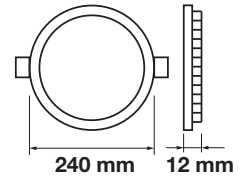

Emergency Pack: Available
Voltage/Frequency: AC:85-265V,50/60Hz
Luminous Flux: 1800lm
Beam Angle: 120°

LED Type: SMD
CRI: >80
PF: >0.9
Shape: Round

Body Type: Aluminium
Dimension: Ø240x12mm
Box Qty: 20 Pcs