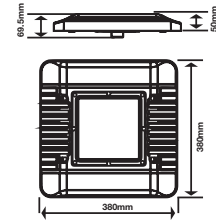

MODEL	WATTS	LUMENS	BEAM ANGLE	BOX QTY.
VT-9-155	150w	18000	110°	2 pcs

SKU: 572 | 4000K DAY WHITE
SKU: 573 | 6400K WHITE