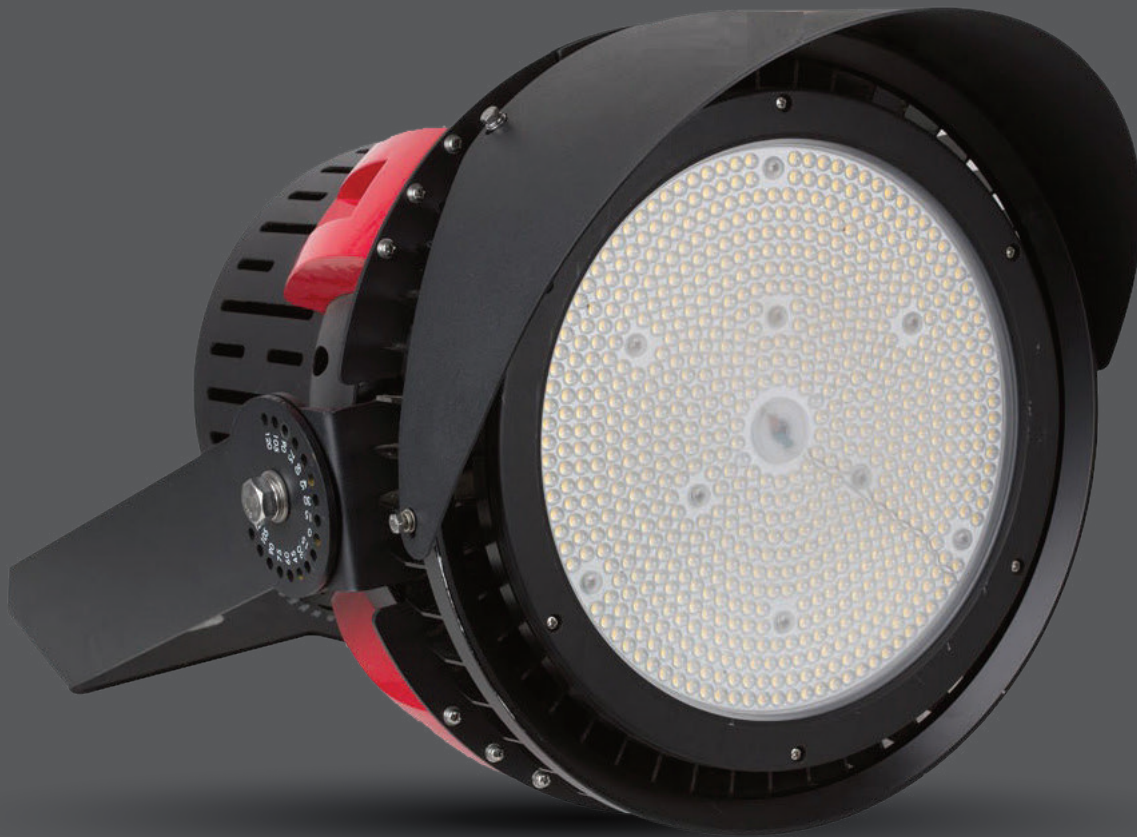

DIMMABLE

Your Reliable Power Partner

5 YEAR
WARRANTY*

LED FLOODLIGHTS

Sports Light

120
Lumen/W

The new LED Sports Light with Samsung LED offers excellent energy efficiency, low maintenance, and an unbreakable, strong design that can eliminate chances of breaking at ball strikes compared to traditional fluorescent and HID options.

- Using **MEAN WELL** driver
- **No Lead or Mercury** content
- **Life Hours of 30,000 Hours**
- **LED provided by Samsung**
- **Saves 80% energy**
- **IP65 Rating**