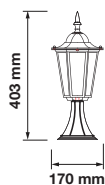

Stand Lamp

VT-753-W

SKU: 7075

3800157616287

Voltage:	AC:220-240V,50Hz
Max.Watts:	40W
IP Rating:	IP44
Holder:	E27
Color of Fixture:	Matt White
Body Type:	Aluminium+Glass
Size:	170x403mm
Box Qty:	10 Pcs