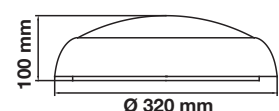

MODEL	WATTS	LUMENS	BOX QTY.	SKU: 806 | 4000K DAY WHITE
VT-17	17w	1400	10 pcs