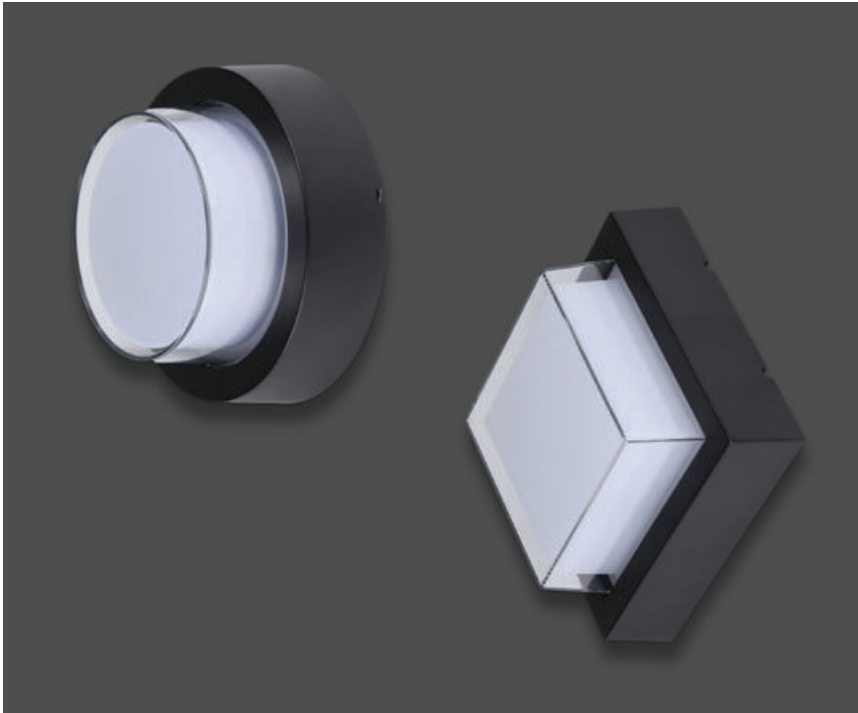

LED Wall Lights
7W VT-831-RD