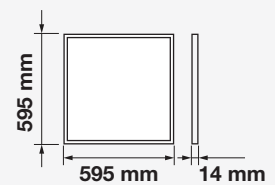

LED BIG PANELS

Square Panels-60x60

Our 36w and 45w LED panels are made with high quality PMMA diffusers which prevents it from turning yellow over time and makes it emit strong and evenly distributed light. Also available is the TP(a)-rated panel to meet fire safety standards. All our LED panels have quick connectors that will save installation time and costs.

- Quick Connector
- SMD LED Type
- 30,000 hrs Lifespan
- 110° Beam Angle
- AC:220-240V,50Hz
- CRI: >80
- Aluminum+ PMMA+PP
- Flicker Free

5 YEAR
WARRANTY*

NEW

SKU: 20047 | 4000K DAY WHITE
SKU: 20048 | 6400K WHITE

MODEL	WATTS	LUMENS	BOX QTY.
VT-629	29w	3480	6 pcs

SKU: 750 | 4000K DAY WHITE
SKU: 751 | 6400K WHITE

MODEL	WATTS	LUMENS	BOX QTY.
VT-636	36w	3600	6 pcs

TP(A) POLYCARBONATE MICROPRISMATIC DIFFUSER

SKU: 632 | 3000K WARM WHITE
SKU: 633 | 4000K DAY WHITE
SKU: 634 | 6400K WHITE

MODEL	WATTS	LUMENS	BOX QTY.
VT-645	45w	3600	6 pcs