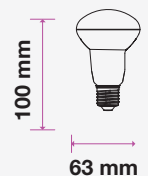

MODEL	WATTS	EQ.WATTS	LUMENS	BASE	SHAPE	BOX QTY.
VT-263	8w	60w	570	E27	R63	200 pcs
SKU: 141 | 3000K WARM WHITE SKU: 142 | 4000K DAY WHITE SKU: 143 | 6400K WHITE