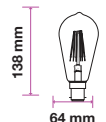

4W VT-2145

SKU: 7421 - 2200K Warm White 3800157633093

EQ. Watts:	30w
Voltage/Frequency:	AC:220-240V,50Hz
Luminous Flux:	350lm
Commercial Type:	ST64

LED Type:	Filament
CRI:	>80
PF:	>0.5
Base:	B22

Beam Angle:	300°
Body Type:	Glass
Dimension:	64x138mm
Box Qty:	100 Pcs