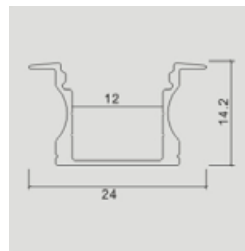

Aluminium Profiles-Milky

Model No:	VT-8107
SKU:	3351
Dimension:	2000x23x15.5mm
Color of Fixture:	Milky
EAN:	3800157636797
Box Qty.	120 Pcs