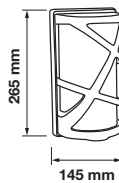

Wall Lamp

VT-745-DG

SKU: 7065   3800157614405

Voltage:	AC:220-240V,50Hz
Max.Watts:	40W
IP Rating:	IP54
Holder:	E27
Color of Fixture:	Dark Grey
Body Type:	Aluminium
Size:	145X265mm
Box Qty:	12 Pcs