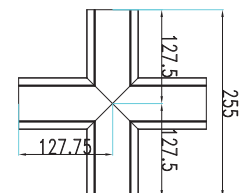

SILVER: SKU:394 | 4000K DAY WHITE
WHITE: SKU:393 | 4000K DAY WHITE