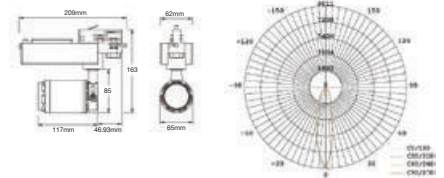

Tracklights-Black-White Body
10w VT-4512

SKU: 1332 - 3000K Warm White 3800157620604
SKU: 1333 - 4000K Day White 3800157620611
SKU: 1334 - 6000K White 3800157620628

5 YEAR WARRANTY

Sensor Compatible:	Yes	Beam Angle:	24°
Voltage/Frequency:	AC:220-240V,50/60Hz	Color of Fixture:	Black+White
Luminous Flux:	800lm	Body Type:	Aluminium
LED Type:	COB	Life span:	30,000 Hours
CRI:	>80	Dimension:	209x65x163mm
PF:	>0.9	Box Qty:	40 Pcs