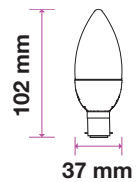

SKU: 861 | 3000K WARM WHITE

| MODEL | WATTS | EQ.WATTS | LUMENS | BASE | SHAPE | BOX QTY. |
|--------|-------|----------|--------|------|--------|----------|
| VT-223 | 5.5w | 40w | 470 | B22 | Candle | 192 pcs |