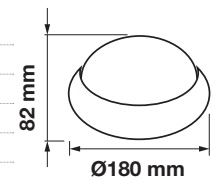

SKU: 4999 - 3000K Warm White
SKU: 1259 - 4000K Day White
SKU: 4997 - 6400K White

3800157602556
3800157611817
3800157602259

Sensor Compatible:	Yes
Voltage/Frequency:	AC:200-240V,50/60Hz
Luminous Flux:	560lm
IP Rating:	IP54
CRI:	>70
PF:	>0.5

Beam Angle:	120°
Color of Fixture:	White
Body Type:	Plastic CLAD Aluminium
Shape:	Round
Dimension:	Ø180x82mm
Box Qty:	10 Pcs