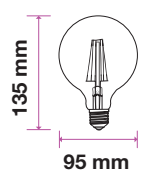

MODEL	WATTS	EQ.WATTS	LUMENS	BASE	SHAPE	BOX QTY.
VT-286	6w	60w	806	E27	G95	20 pcs

SKU: 294 | 2700K WARM WHITE

120 LM/WATT