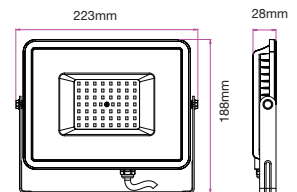

VT-50-1-W

SKU: 952 | 6400K WHITE

WATTS	LUMENS	BOX QTY.
50w	4000	8 pcs