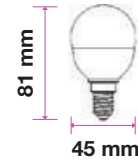

Beam Angle:	180°
Body Type:	Thermoplastic
Dimension:	45x81mm
Box Qty:	200 Pcs