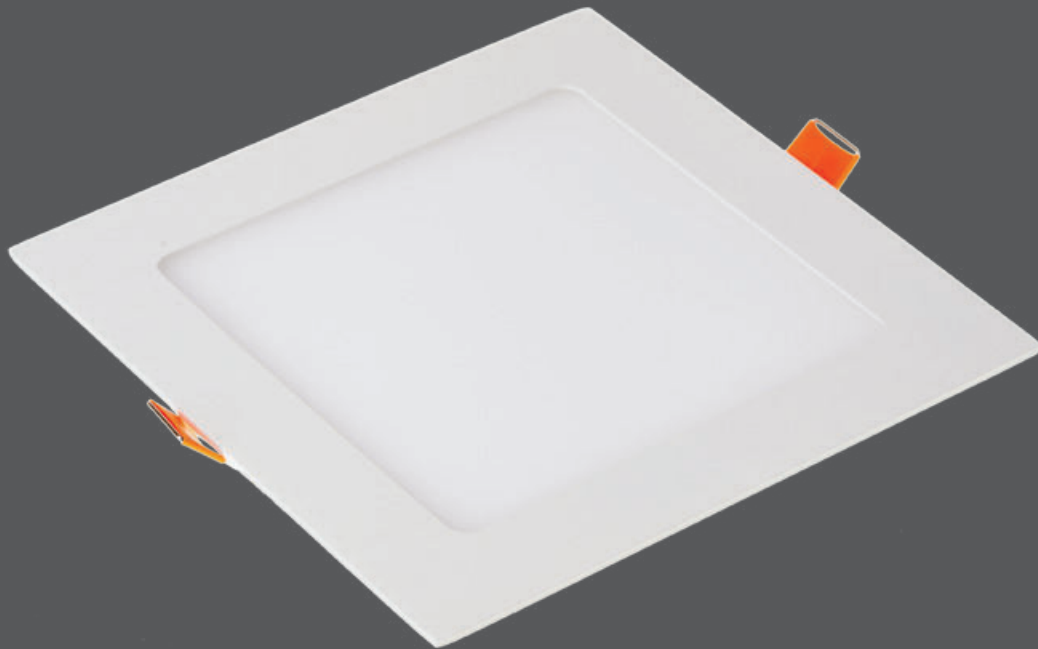

| MODEL | WATTS | LUMENS | BOX QTY. |
|----------|-------|--------|----------|
| VT-624SQ | 24w | 2000 | 10 pcs |

Cutting Size: 280x280mm

LED PANELS

LED MINI PANELS

Round Edge Series

V-TAC's Round Edge Panel has an elegant, classic design that lights up all the way to the edges — giving a contemporary lighting effect that is ideal for residential, office, or commercial indoor areas. The quick connector feature lessens set-up time brought by complicated wirings. Built with the most stable drivers in the market, have low maintenance panels without the flashes and the flickers.