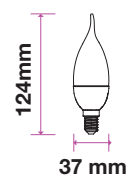

MODEL	WATTS	EQ.WATTS	LUMENS	BASE	SHAPE	BOX QTY.
VT-258	5.5w	40w	470	E14	Candle	200 pcs
SKU: 117 | 3000K WARM WHITE						
SKU: 118 | 4000K DAY WHITE						
SKU: 119 | 6400K WHITE