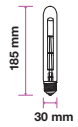

Amber Cover -Filaments-T30-E27

6W VT-2006

SKU: 7143 - 2200K Warm White 3800157610582

EQ. Watts:	50w
Voltage/Frequency:	AC:220-240V,50/60Hz
Luminous Flux:	600lm
Commercial Type:	T30

LED Type:	Filament
CRI:	>80
PF:	>0.5
Base:	E27

Beam Angle:	300°
Body Type:	Glass
Dimension:	30x185mm
Box Qty:	100 Pcs