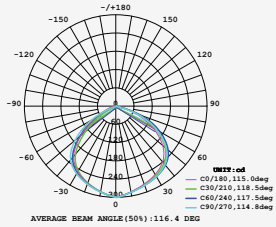

LUMINOUS INTENSITY DISTRIBUTION DIAGRAM