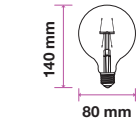

Amber Cover -Filament-Globe-E27

4W VT-2024

SKU: 7146 - 2200K Warm White 3800157610612

EQ. Watts:	35w
Voltage/Frequency:	AC:220-240V,50Hz
Luminous Flux:	400lm
Commercial Type:	G95

LED Type:	Filament
CRI:	>80
PF:	>0.4
Base:	E27

Beam Angle:	300°
Body Type:	Glass
Dimension:	95x140mm
Box Qty:	50 Pcs