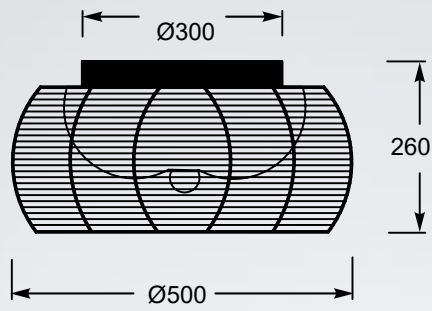

TANGO
Ceiling lamp
MX1104-2L (black)
2xE27 MAX 60W
black aluminium wire shade,
opal glass inside