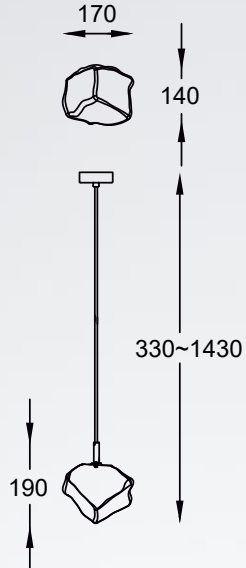

ROCK new
Pendant lamp
P0488-01F-U8AC
1xG9 MAX 28W
gold metal body,
crushed glass shade