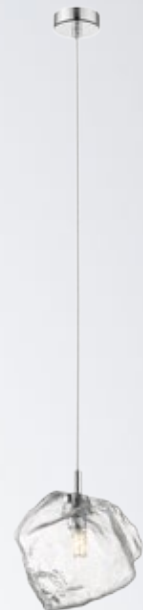

Glass covered with a decorative structure that gives it an original and artistic appearance that brings to mind a sculpture carved in an ice block.

ROCK
Pendant lamp
P0488-01A-F4AC
1xE27 MAX 40W
metal chrome body,
crushed glass shade

ROCK
Pendant lamp
P0488-01F-F4AC
1xG9 MAX 28W
metal chrome body,
crushed glass shade

ROCK
Pendant lamp
P0488-04F-B5AC
4xG9 MAX 28W
metal chrome body,
crushed glass shade

ROCK
Pendant lamp
P0488-03D-B5AC
3xG9 MAX 28W
metal chrome body,
crushed glass shade