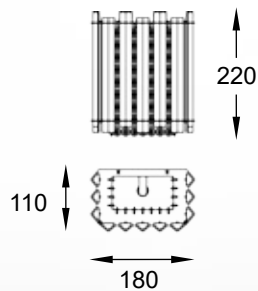

VENTUS
Wall lamp
W0465-01B-B5AC
1xG9 MAX 42W
clear crystal glass
chrome body