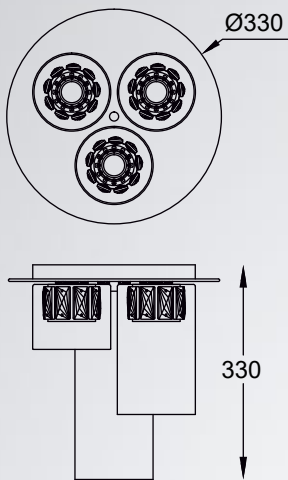

GEM new
Ceiling lamp
C0389-01A-F7AC
1xG9 28W
french gold metal body,
transparent crystals, transparent glass shade

GEM LED new

Ceiling lamp
C0389-03F-B5AC
3xLED 5W, 1350LM, 3000K
chrome metal body,
transparent crystals, transparent
glass shade

GEM LED new

Ceiling lamp
C0389-03F-F7AC
3xLED 5W, 1350LM, 3000K
french gold metal body,
transparent crystals, transparent
glass shade