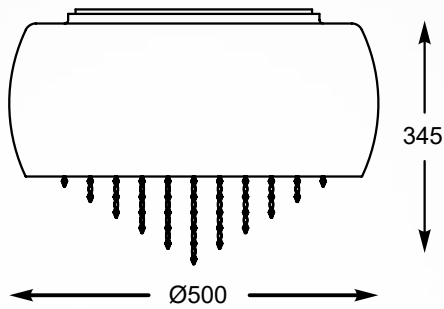

VISTA
Ceiling lamp
C0076-05K-F4GQ
5xG9 MAX 42W
gold glass shade with dots,
crystal drops inside,
metal chrome