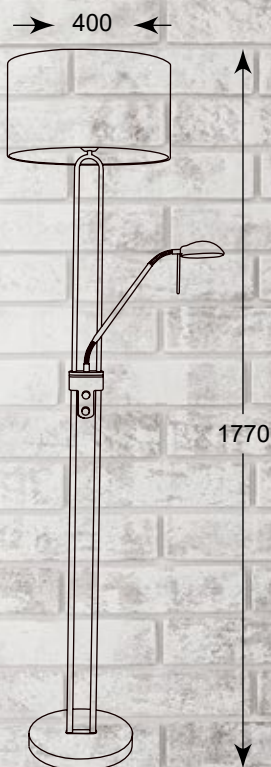

PEDRO

LAMPA PODŁOGOWA

Floor lamp, SL570-2-SS+GR
1xE27 MAX 40W + 1xG9 MAX 42W
silver metal body and base, gray fabric shade