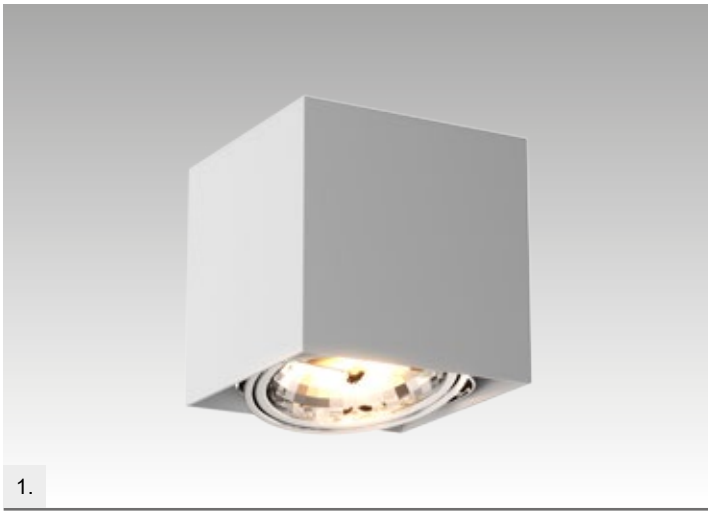

1.

2.

3.

4.

5.

6.

BOX SL 1
Spot
1. 89947 (white)
2. 90432 (black)
1xG9 MAX 42W
aluminium
white or black

BOX SL 2
Spot
3. 89949 (white)
4. 90433 (black)
2xG9 MAX 42W
aluminium
white or black

BOX
Spot
5. 50631 (white)
6. 50630 (black)
1xG9 MAX 42W
aluminium
white or black