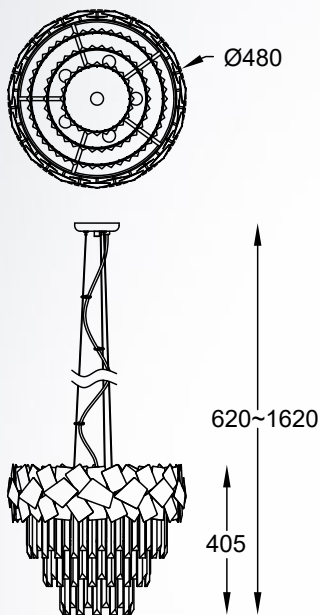

QASAR new
Pendant lamp
P0506-06A-F4AC
6x E14 MAX 40W
metal mirror stainless steel body,
clear crystal shade

QASAR new
Pendant lamp
P0506-06A-F4E3
6x E14 MAX 40W
metal brushed gold stainless steel body,
clear crystal shade