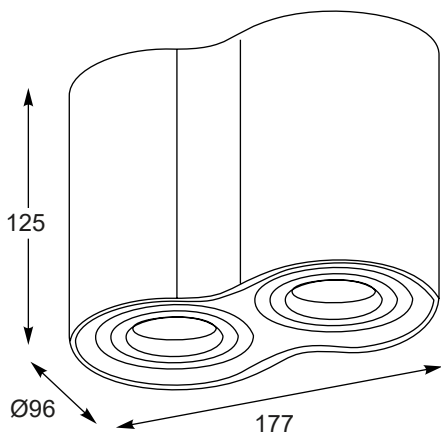

RONDOSL2
Spot
1. 50407-WH (white)
2. 50407-BK (black)
2xGU10 50W
white or black
aluminium
IP 24