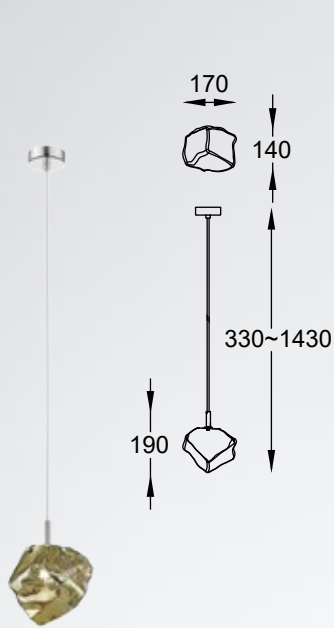

ROCK new
Pendant lamp
P0488-01F-F4HF
1xG9 MAX 28W
metal chrome body,
vacume plated
bronze shade