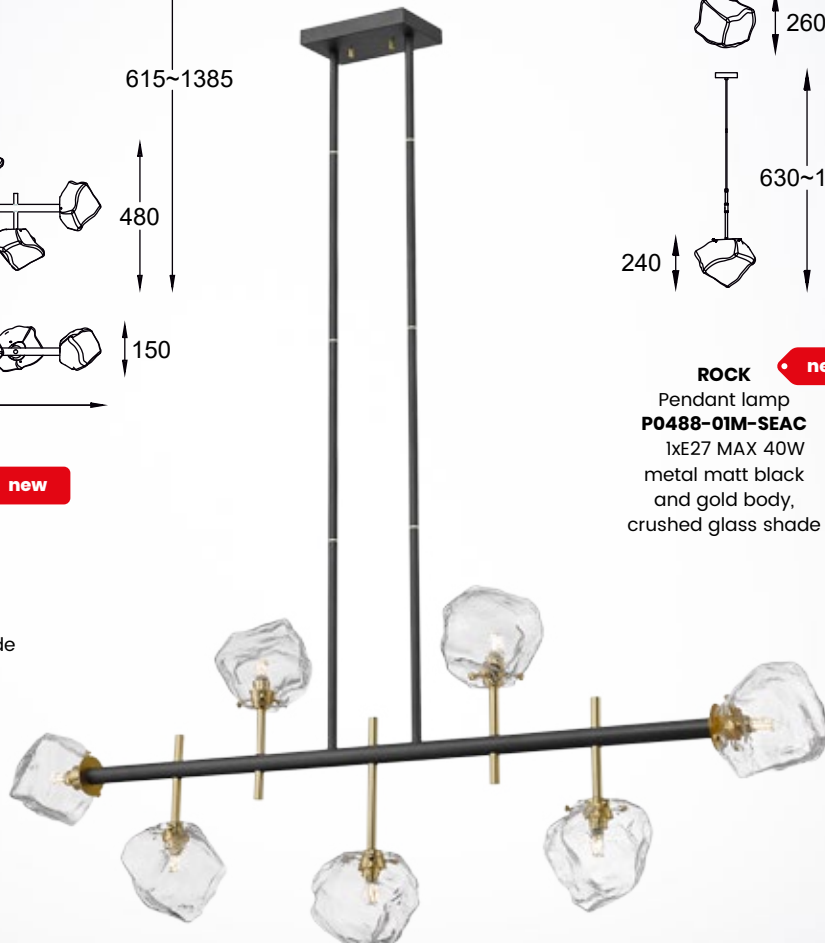

ROCK new

Pendant lamp
P0488-01M-SEAC
1xE27 MAX 40W
metal matt black
and gold body,
crushed glass shade