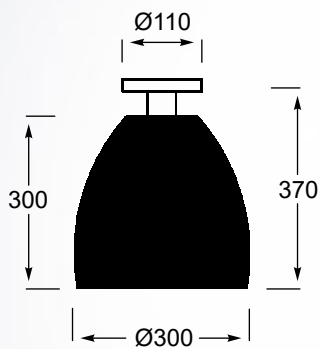

PICO
Ceiling lamp
MX9023-1L (Black)
1x E27 MAX 60W
black aluminium wire shade
with shade opal glass inside

PICO
Ceiling lamp
MX9023-1L (Silver)
1x E27 MAX 60W
silver aluminium wire shade
with shade opal glass inside