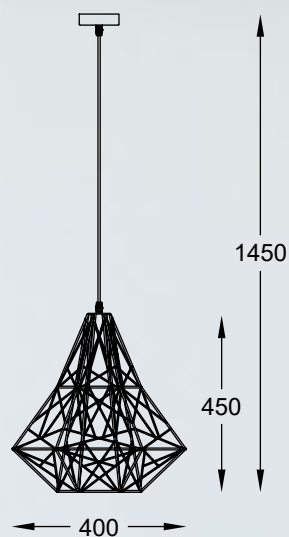

SKELETON

LAMP A WISZĄCA

Pendant lamp,
HP1335-BL, 1xE27 MAX 40W
black metal wire shade
with plastic shade inside