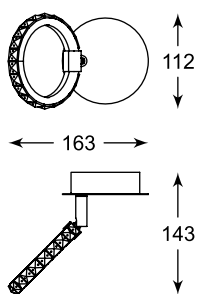

TOLEDO

Ekskluzywna forma kloszy wykonanych z kryształu sprawdzi się jako przyciągający uwagę element dekoracyjny.

Exclusive form of the lampshades made of crystal will be perfect as an eye-catching decorative element.

TOLEDO
Spot
CK170815-1
1xLED 5W 250 LM 3000K
chrome iron stainless steel
aluminium crystal