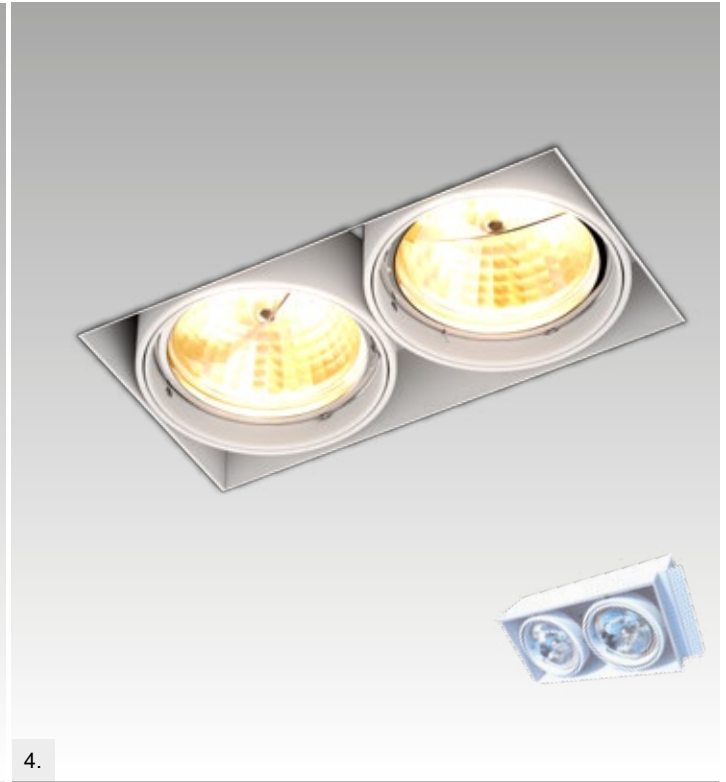

4.

CHIPO DL

new

Spot
1. ARGU10-031 (white)
2. ARGU10-032 (black)
1xGU10 MAX 50W
aluminium full
white or black, glass

CHIPA DL

new

Spot
3. ARGU10-033 (white)
4. ARGU10-034 (black)
1xGU10 MAX 50W
aluminium full
white or black, glass