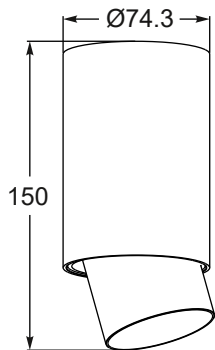

1.

3.

2.

4.

SCOPE1 new
 Spot
1. ACGU10-144 (white)
2. ACGU10-145 (black)
 1xGU10 MAX 50W
 aluminium full
 white or black

SCOPY1 new
 Spot
3. ACGU10-150 (white)
4. ACGU10-151 (black)
 1xGU10 MAX 50W
 aluminium full
 white or black