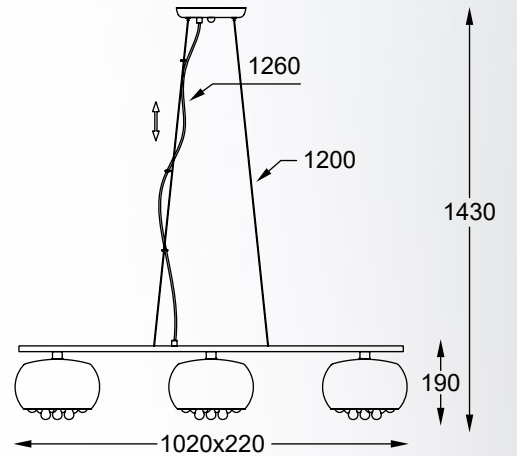

CRYSTAL
Ceiling lamp
C0076-05L-F4FZ
5xG9 MAX 42W
smoky chrome glass shade
clear crystal drops inside