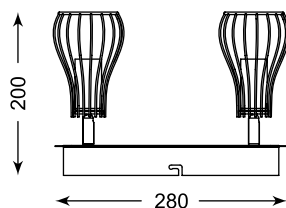

OSCAR

Wiodącym elementem serii jest niebanalny kształt klosza, oświetlenie świetnie sprawdzi się w kuchni.

The leading element of the series is the original shape of the lamp shade, the lighting will be perfect for the kitchen.