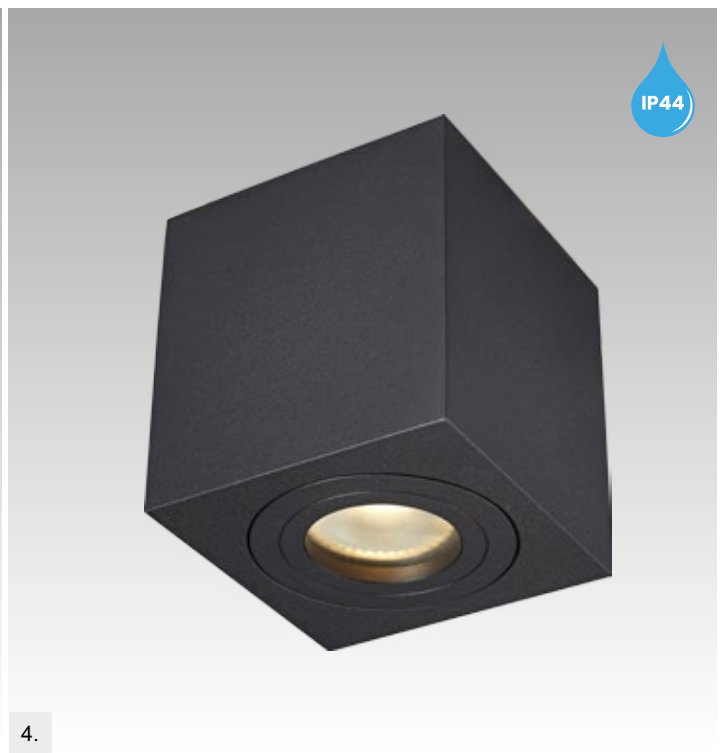

RONDIP SL new
 Spot
1. ACGU10-158 (white)
2. ACGU10-159 (black)
 1xGU10 MAX 50W
 aluminium full
 white or black, glass

QUARDIP SL new
 Spot
3. ACGU10-160 (white)
4. ACGU10-161 (black)
 1xGU10 MAX 50W
 aluminium full
 white or black, glass