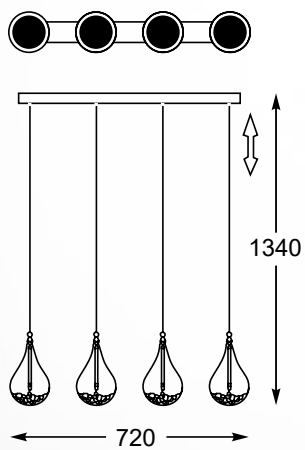

PERLE
Pendant lamp
P0226-04H-B5RK
4xG4 MAX 1,5W
metal chrome,
clear borosilicate glass with K9 crystal

PERLE
Pendant lamp
P0226-05B-F4RK
5xG4 MAX 1,5W
metal chrome,
clear borosilicate glass with K9 crystal