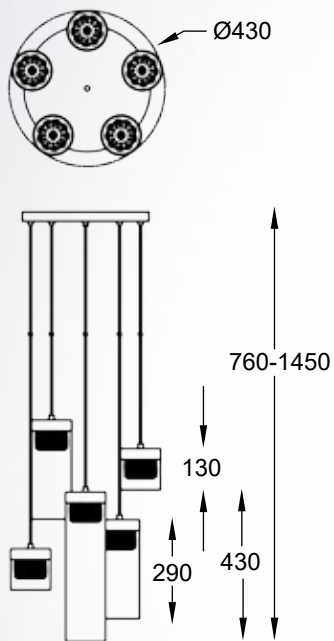

GEM
Pendant lamp
P0389-03D-F4AC
3xG9 28W
metal chrome body, transparent
crystals, transparent glass shade

GEM
Pendant lamp
P0389-03D-F7AC
3xG9 28W
french gold metal body,
transparent crystals, transparent
glass shade