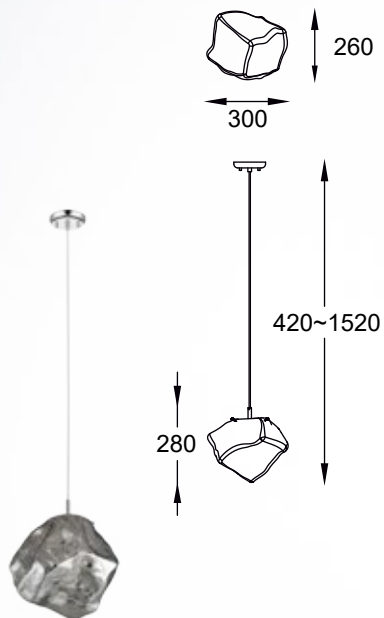

ROCK new
Pendant lamp
P0488-12P-U8AC
12xG9 MAX 28W
metal gold body,
crushed glass shade

ROCK new
 Pendant lamp
P0488-01F-F4FZ
 1xG9 MAX 28W
 metal chrome body,
 vacume plated
 chrome glass shade

ROCK new
 Pendant lamp
P0488-03D-B5FZ
 3xG9 MAX 28W
 metal chrome body,
 vacume plated
 chrome glass shade