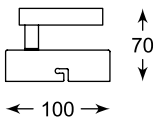

SPAZIO
Spot
CK99603A-1B
1xLED 5W 400 LM 3000K
black metal