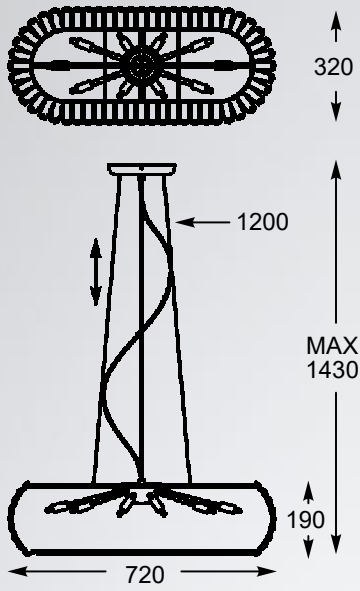

ANTARCTICA
Wall lamp
W0174-02S-F4AC
2xG9 MAX 42W
K9 clear crystal
metal chrome

ANTARCTICA
Ceiling lamp
C0109-04A-F4AC
4xG9 MAX 42W
K9 clear crystal
metal chrome