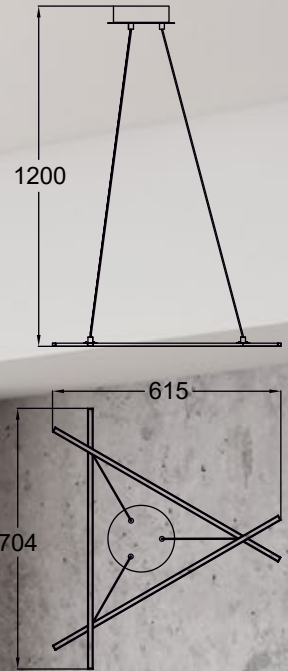

ZUMALINE

LED

MATANA • new

LAMPA WISZĄCA

Pendant lamp
L180621-3
LED 20W 929LM 3000K
metal chrome body and canopy, acrylic shade

LED

COMET

new