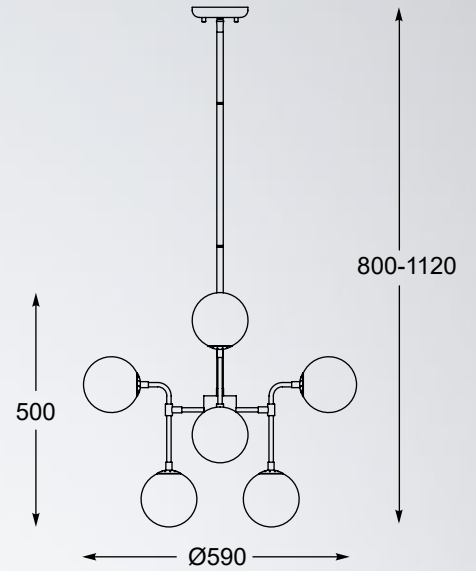

Pendant lamp
P0454-08C-SDGF
8xG9 MAX 42W
gold and black metal,
opal and clear glass