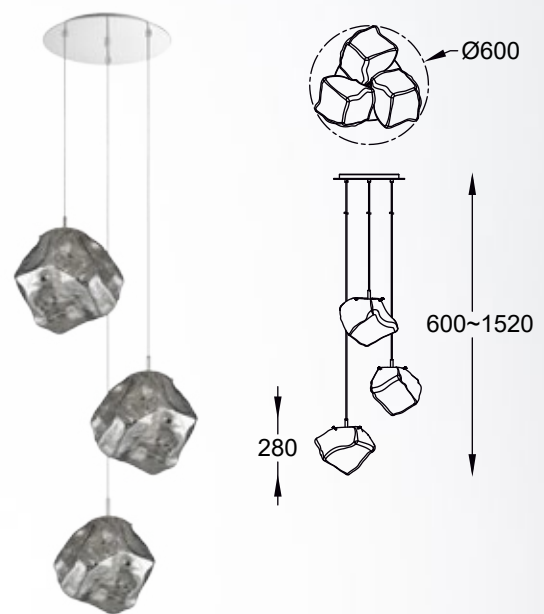

ROCK new
Pendant lamp
P0488-01F-F4FZ
1xG9 MAX 28W
metal chrome body,
vacume plated
chrome glass shade

ROCK new
Pendant lamp
P0488-03D-B5FZ
3xG9 MAX 28W
metal chrome body,
vacume plated
chrome glass shade