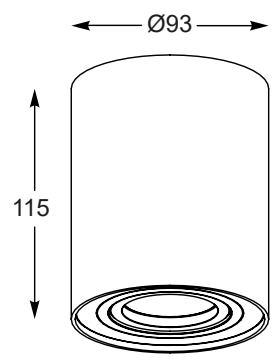

RONDOC
Spot
2. 20038-BK (black)
3. 20038-WH (white)
1xGU10 MAX 50W
black or white
aluminium