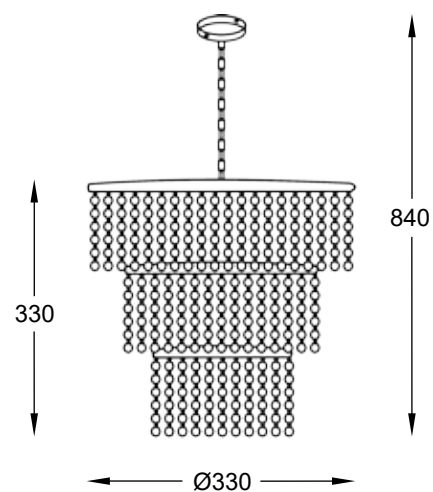

CORIA

LAMPA WISZĄCA

Pendant lamp
YSC06
3xE27 MAX 60W
clear crystal glass
chrome body