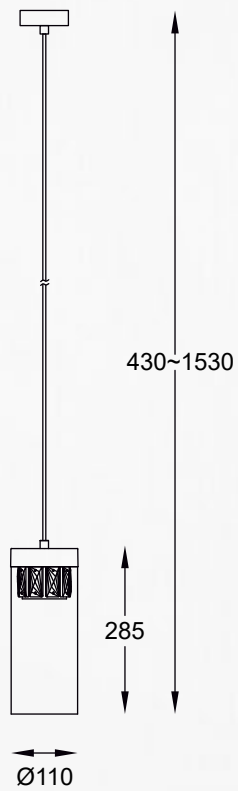

GEM
Pendant lamp
P0389-01D-F4AC
1xG9 28W
metal chrome body, transparent
crystals, transparent glass shade