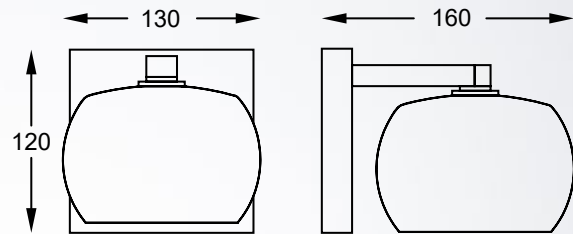

CRYSTAL
Wall lamp
2. W0076-01A-B5FZ
1xG9 MAX 42W
glass plating,
crystal drops,
smoky chrome glass shade