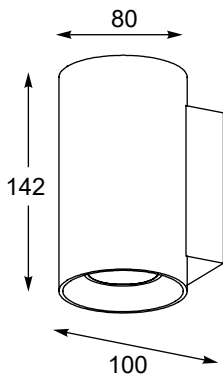

OSCAR
Spot
CK170519-1
1xE14 MAX 40W
white metal,
chrome metal

OSCAR
Spot
CK170519-2
2xE14 MAX 40W
white metal,
chrome metal

OSCAR
Spot
CK170519-3
3xE14 MAX 40W
white metal,
chrome metal

ZUMALINE
Technic

SANDY WL ROUND
 Wall lamp
1. 92695 (white)
 2xGU10 MAX 50W
 aluminium full white
2. 92696 (black)
 2xGU10 MAX 50W
 aluminium full black