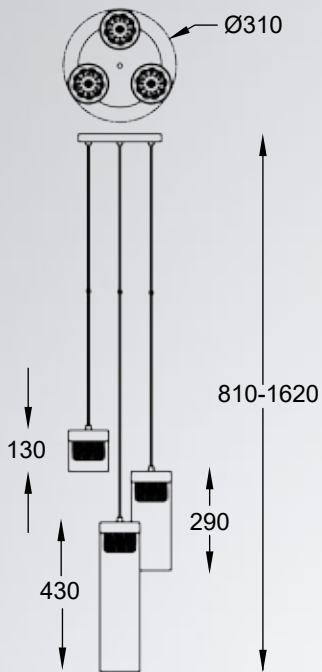

GEM
Pendant lamp
P0389-03D-0FD2
3xG9 28W
antique bronze metal body,
cognac crystals, transparent
glass shade

GEM
Pendant lamp
P0389-03D-F4AC
3xG9 28W
metal chrome body, transparent
crystals, transparent glass shade

GEM
Pendant lamp
P0389-03D-F7AC
3xG9 28W
french gold metal body,
transparent crystals, transparent
glass shade