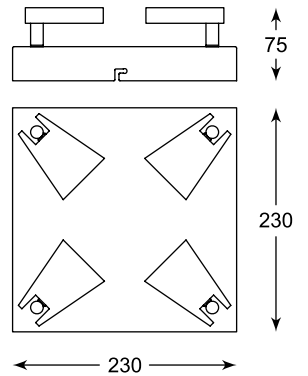

SPAZIO
Spot
CK99603A-4
4xLED 5W 1600 LM 3000K
white metal

SPAZIO
Spot
CK99603A-1B
1xLED 5W 400 LM 3000K
black metal

SPAZIO
Spot
CK99603A-2B
2xLED 5W 800 LM 3000K
black metal

SPAZIO
Spot
CK99603A-3B
3xLED 5W 1200 LM 3000K
black metal