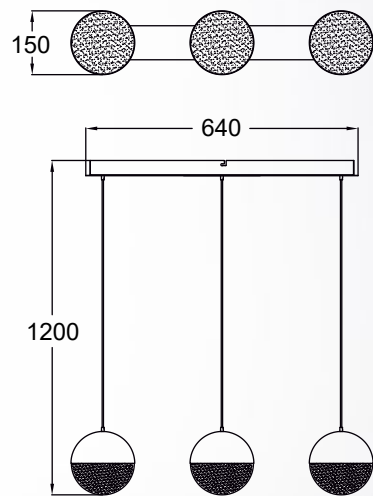

CHELAN new
Pendant lamp
PL180414-3A
3xLED 5W 944LM 3000K
metal chrome body and canopy,
glass shade