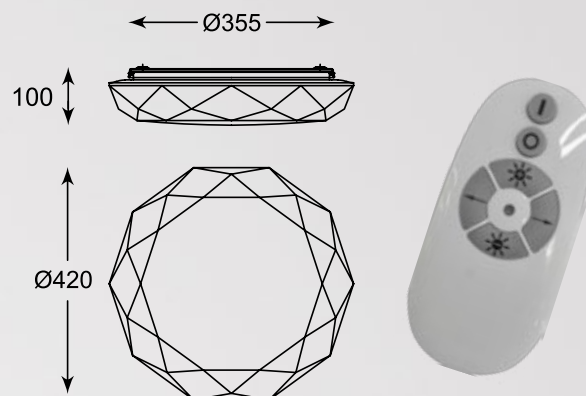

ALTA

LAMPA SUFITOWA

RLX96700-1, LED 21W 1200LM 3000-6500K
Biały klosz z tworzywa. Transparentny, gwiazdzisty wzór. Pilot do zmiany barwy i natężenia światła.

Ceiling lamp RLX96700-1, LED 21W 1200LM 3000-6500K
plastic white shade with transparent starry dots. Remote control, dimmable colour from warm white to cold white.