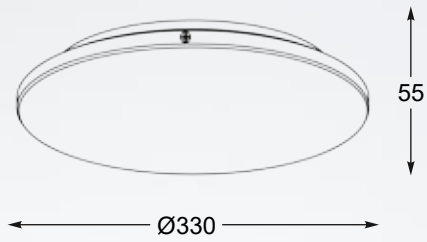

BELLIS
Ceiling lamp
12080021
1xLED 18W 1050LM 4000K
chrome aluminium body
acrylic shade