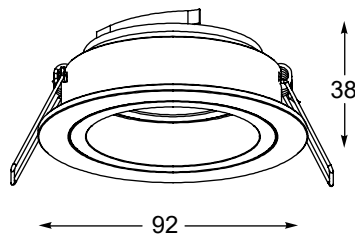

CHUCK DL ROUND
Spot
3. 92702 (black-gold)
1xGU10 MAX 50W
aluminium black body
+gold reflector