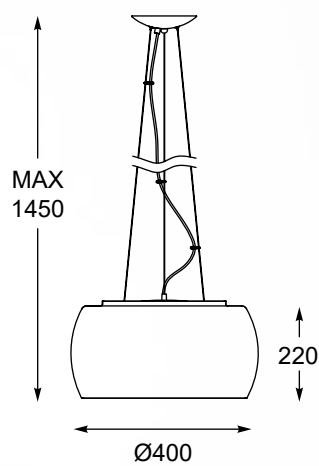

RAIN
Pendant lamp
P0076-05L-F4K9
5xG9 MAX 42W
metal chrome,
smoky glass with
crystal drops inside