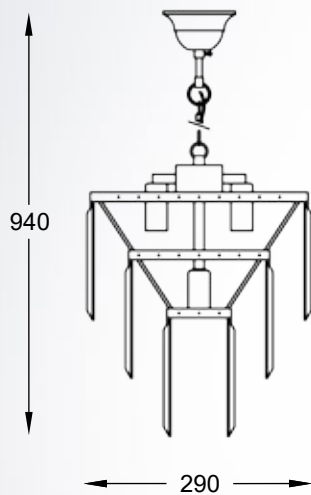

AMEDEO
Pendant lamp
17106/4+1-CHR
5xE14 MAX 40W
clear crystal glass
chrome body

AMEDEO
Pendant lamp
17106/3+1-CHR
4xE14 MAX 40W
clear crystal glass
chrome body

AMEDEO
Ceiling lamp
FC17106/4+1-GLD
5xE14 MAX 40W
clear crystal glass
gold body