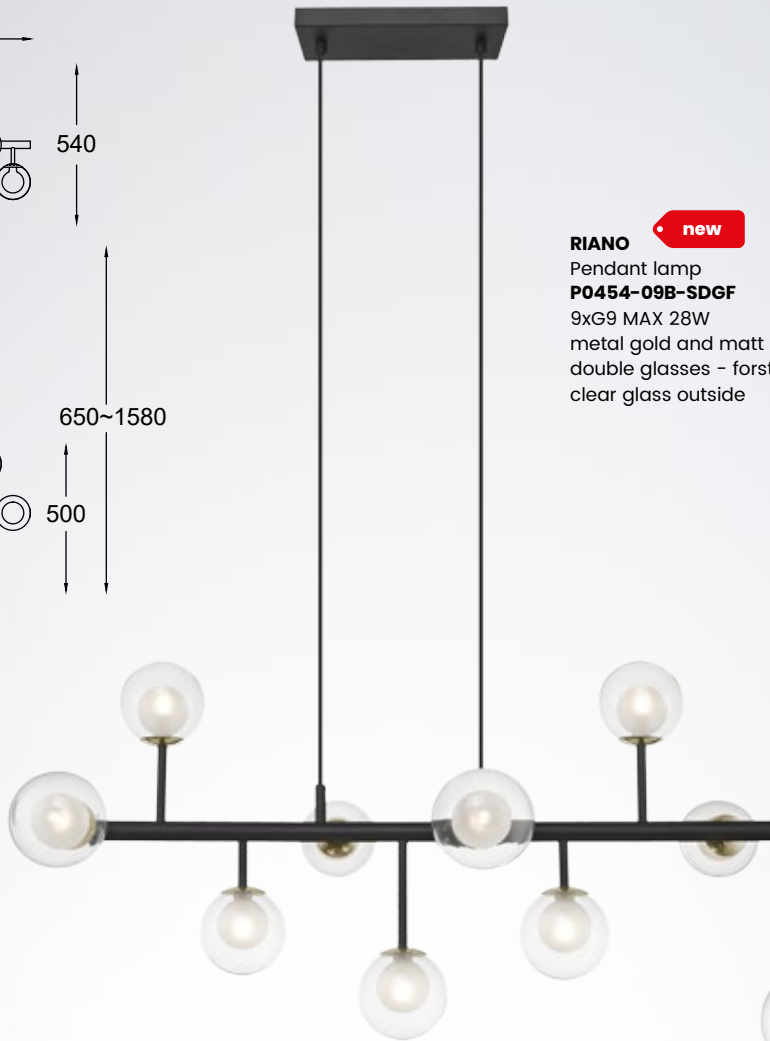

VERO
Pendant lamp
MD1621-1 chrome
1xE27 MAX 60W
chrome glass with
chrome canopy

VERO
Pendant lamp
MD1621-1 copper
1xE27 MAX 60W
copper glass with
copper canopy

DONATO

DONATO
Pendant lamp
P0310-01H-F4GP
1xE27 MAX 60W
metal chrome canopy,
glass shade with copper metal inside

RIANO
Pendant lamp
P0454-08D-SDAC
8x E27 MAX 40W
gold and black metal,
clear glass

RIANO new
Pendant lamp
P0454-01D-F7AC
1x E27 MAX 40W
gold and black metal,
clear glass

RIANO
Wall lamp
W0454-02D-SDAC
2x E27 MAX 40W
gold and black metal,
clear glass

RIANO
Pendant lamp
P0454-08D-SDAA
8x E27 MAX 40W
gold and black metal,
opal glass

RIANO new
Pendant lamp
P0454-01D-F7AA
1x E27 MAX 40W
gold and black metal,
opal glass

RIANO
Wall lamp
W0454-02A-SDAA
2x G9 MAX 42W
gold and black metal
opal glass

RIANO

new

Pendant lamp
P0454-09B-SDGF
 9xG9 MAX 28W
 metal gold and matt black body,
 double glasses - forsted glass inside,
 clear glass outside

RIANO

new

Pendant lamp
P0454-08D-STAC
 8xE27 MAX 40W
 metal chrome and matt
 black body,
 clear glass shade