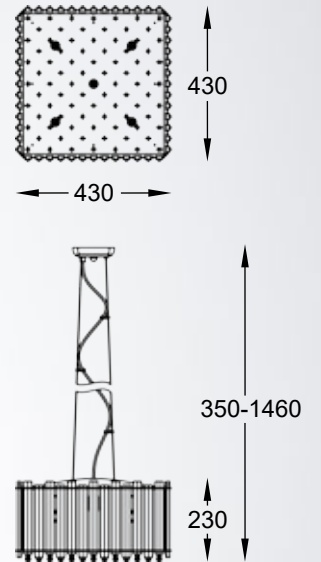

VENTUS
Pendant lamp
P0465-05D-F4AC
5xG9 MAX 42W
clear crystal glass
chrome body