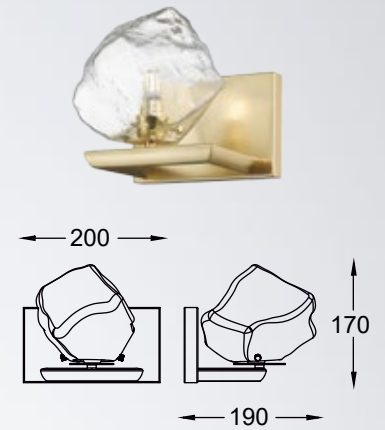

ROCK new
Wall lamp
W0488-01A-U8AC
1xG9 MAX 42W
metal gold body,
crushed glass shade