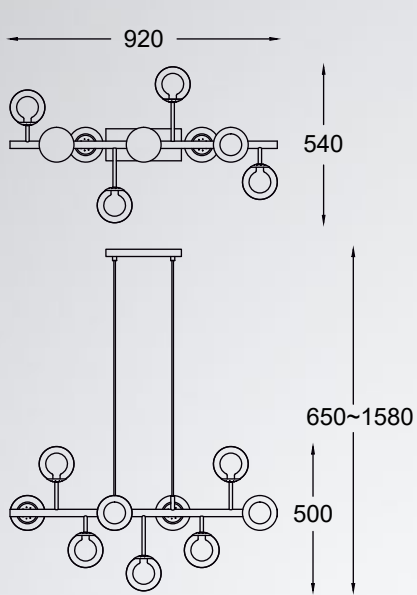

RIANO
Pendant lamp
P0454-08D-SDAA
8x E27 MAX 40W
gold and black metal,
opal glass

RIANO new
Pendant lamp
P0454-01D-F7AA
1x E27 MAX 40W
gold and black metal,
opal glass

RIANO
Wall lamp
W0454-02A-SDAA
2x G9 MAX 42W
gold and black metal
opal glass