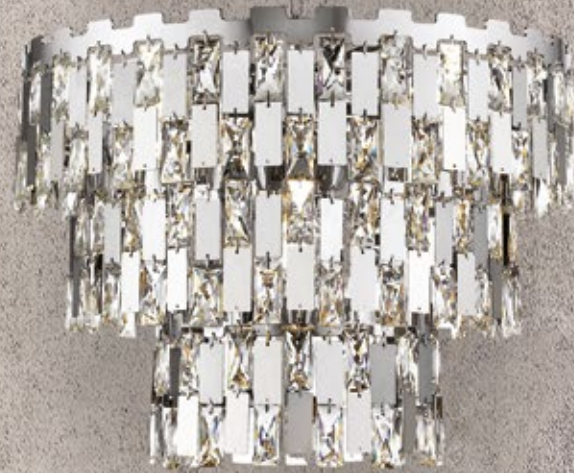

ANZIO

Bogatą zdobioną serią idealną dla miłośników stylu glamour. Doskonale sprawdzi się w gustownych przestrzeniach domowych i komercyjnych.

The series is very well decorated and ideal for glamour lovers. Perfect for stylish home and commercial spaces.