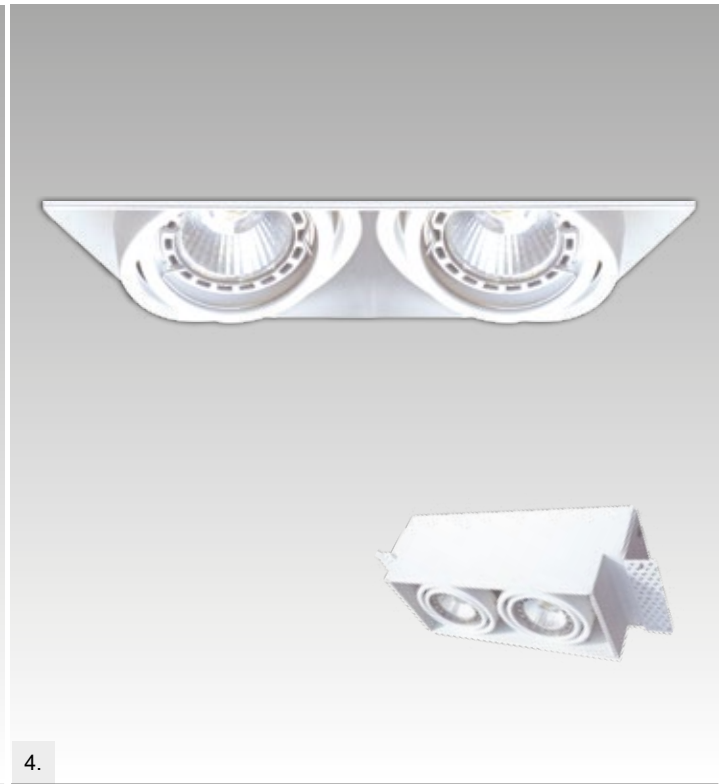

ONEON DL 50-1
Spot
1. 94361-BK (black)
2. 94361-WH (white)
1xGU10 MAX 50W
aluminium
black or white