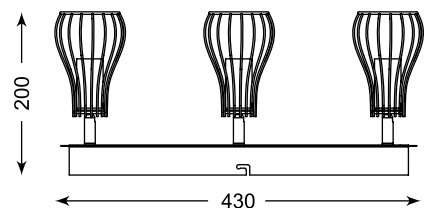

OSCAR
Spot
CK170519-1
1xE14 MAX 40W
white metal,
chrome metal

OSCAR
Spot
CK170519-2
2xE14 MAX 40W
white metal,
chrome metal

OSCAR
Spot
CK170519-3
3xE14 MAX 40W
white metal,
chrome metal

ZUMALINE
Technic

SANDY WL ROUND
 Wall lamp
1. 92695 (white)
 2xGU10 MAX 50W
 aluminium full white
2. 92696 (black)
 2xGU10 MAX 50W
 aluminium full black