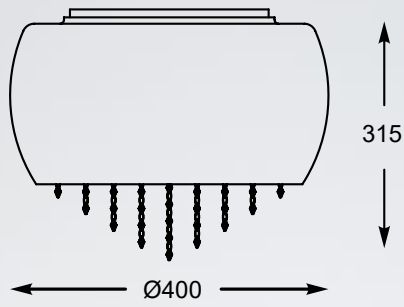

RAIN
Table lamp
T0076-03D-F4K9
3xG9 MAX 48W
metal chrome,
smoky glass with
crystal drops inside

VISTA

Szlachetna kolorystyka oraz kaskada kryształków.

Noble colours and cascade of crystals.

VISTA
Ceiling lamp
C0076-05K-F4GR
5xG9 MAX 42W
silver glass shade with dots,
metal chrome