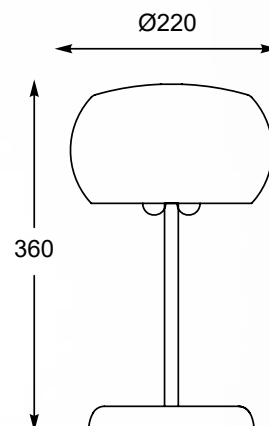

RAIN

Ceiling lamp
C0076-05L-F4K9
5xG9 MAX 42W
metal chrome,
smoky glass with crystal
drops inside

RAIN
Ceiling lamp
C0076-01D-F4K9
1xG9 MAX 42W
metal chrome,
smoky glass with
crystal drops inside

RAIN
Wall lamp
W0076-01D-F4K9
1xG9 MAX 42W
metal chrome,
smoky glass with
crystal drops inside