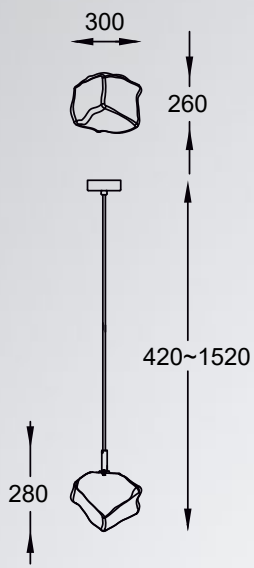

ROCK new
Pendant lamp
P0488-12P-F4AC
12xG9 MAX 28W
metal chrome body,
crushed glass shade

ROCK
Wall lamp
W0488-01A-B5AC
1xG9 MAX 42W
metal chrome body,
crushed glass shade

ROCK new
Wall lamp
W0488-01E-F4AC
1xG9 MAX 28W
metal chrome body,
crushed glass shade