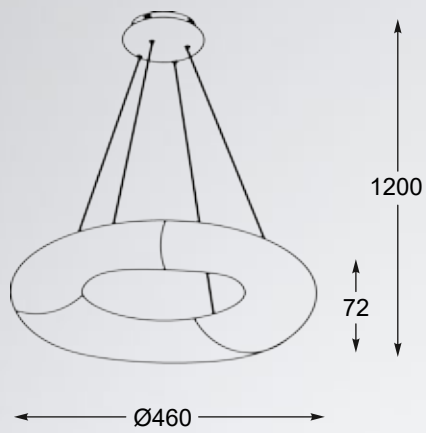

LIMA
Pendant lamp
15010002
LED 23W 1900LM 3000K
metal canopy rotational moulding
polietylen shade