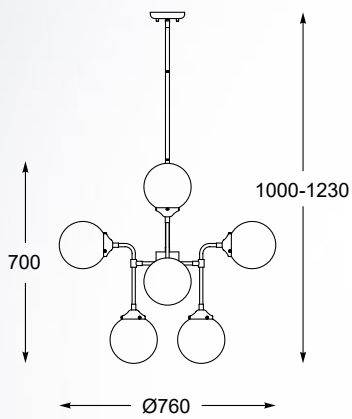

RIANO

new

Pendant lamp
P0454-09B-SDGF
9xG9 MAX 28W
metal gold and matt black body,
double glasses - forsted glass inside,
clear glass outside

RIANO

new

Pendant lamp
P0454-08D-STAC
8xE27 MAX 40W
metal chrome and matt
black body,
clear glass shade