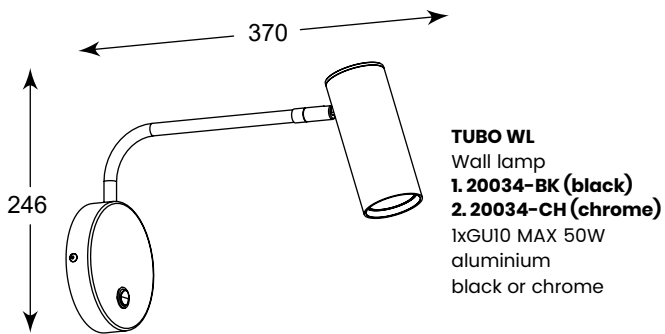

OSCAR
Spot
CK170519-1
1xE14 MAX 40W
white metal,
chrome metal

OSCAR
Spot
CK170519-2
2xE14 MAX 40W
white metal,
chrome metal

OSCAR
Spot
CK170519-3
3xE14 MAX 40W
white metal,
chrome metal

ZUMALINE
Technic

SANDY WL ROUND
 Wall lamp
1. 92695 (white)
 2xGU10 MAX 50W
 aluminium full white
2. 92696 (black)
 2xGU10 MAX 50W
 aluminium full black