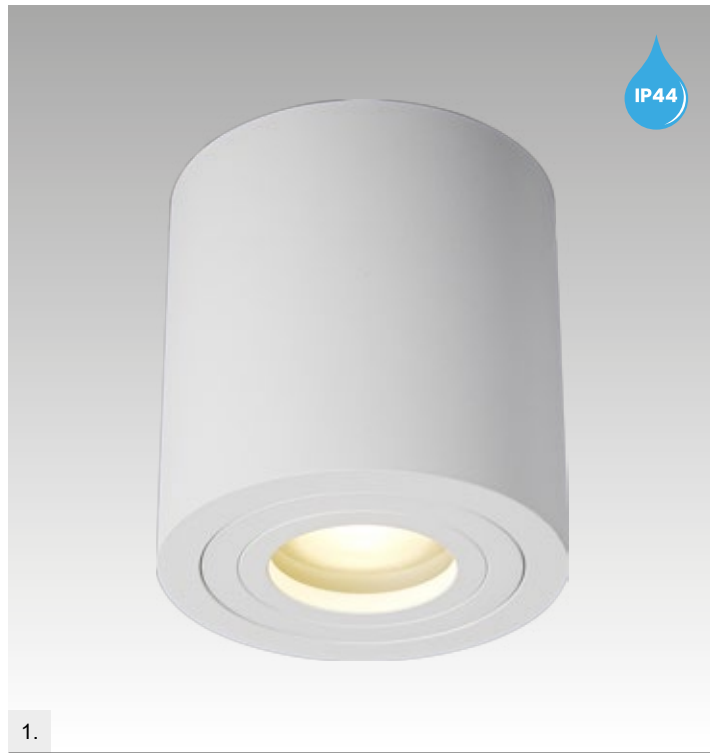

RONDIP SL new
 Spot
1. ACGU10-158 (white)
2. ACGU10-159 (black)
 1xGU10 MAX 50W
 aluminium full
 white or black, glass

QUARDIP SL new
 Spot
3. ACGU10-160 (white)
4. ACGU10-161 (black)
 1xGU10 MAX 50W
 aluminium full
 white or black, glass