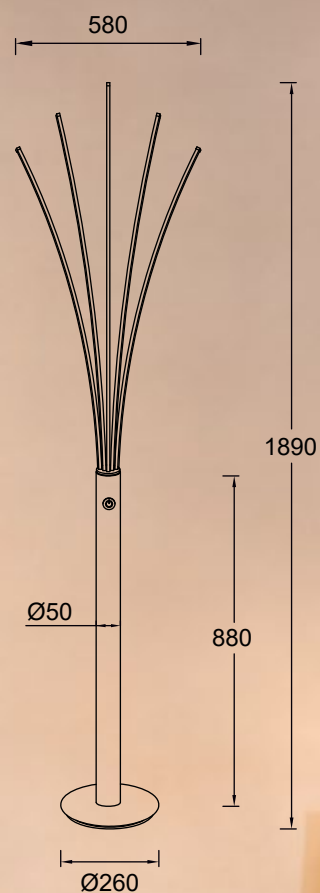

LED

VASTO LED

new

LAMPA PODŁOGOWA

Floor lamp
HP1408-F5
LED 22W 1000LM 3000K
Metal chrome body

ZUMALINE