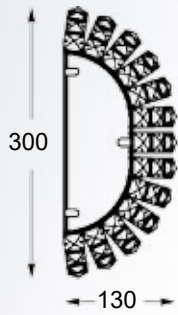

ANTARCTICA
Wall lamp
W0174-02S-F4AC
2xG9 MAX 42W
K9 clear crystal
metal chrome