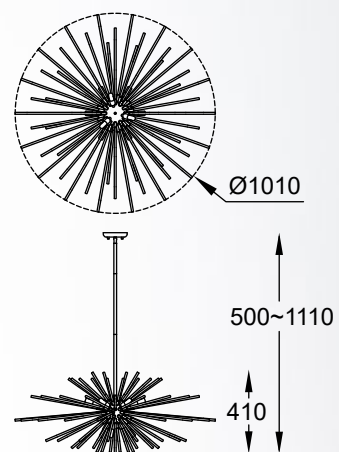

URCHIN new
 Ceiling lamp
C0491-06B-F7DY
 6xG9 MAX 42W
 French gold sticks,
 metal, amber body

URCHIN new
 Pendant lamp
P0491-09F-F4AN
 9xG9 MAX 42W
 Chrome sticks,
 metal body

URCHIN new
 Pendant lamp
P0491-09C-F7DY
 9xG9 MAX 42W
 French gold sticks,
 metal, amber body