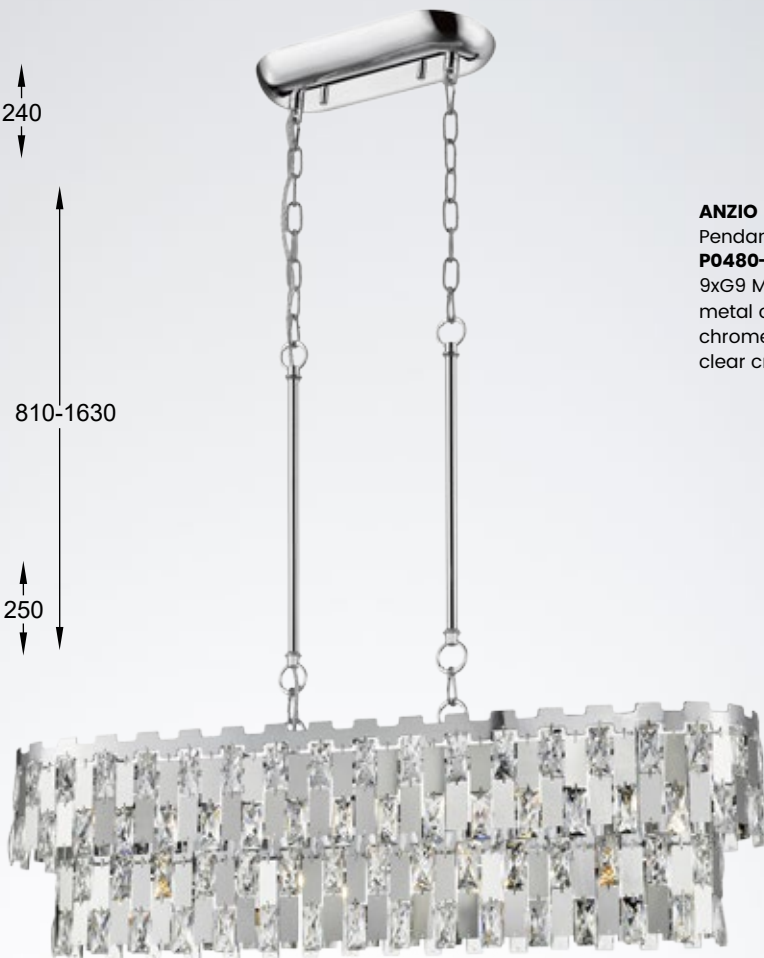

The crystal structure fits into the spacious rooms where it will
become the main decorative element.

VENTUS
Ceiling lamp
C0465-05C-B5AC
5xG9 MAX 42W
clear crystal glass
chrome body

VENTUS
Ceiling lamp
C0465-05D-B5AC
5xG9 MAX 42W
clear crystal glass
chrome body

ANZIO
 Pendant lamp
P0480-04A-F4AC
 4xE27 MAX 40W
 metal chrome body, chrome
 metal plates, clear crystal glass

ANZIO
 Pendant lamp
P0480-04A-F4D7
 4xE27 MAX 40W
 metal chrome body, gold
 metal plates, clear crystal glass

ANZIO
 Pendant lamp
P0480-07A-F4AC
 7xG9 MAX 28W
 metal chrome body, chrome
 metal plates, clear crystal glass

ANZIO
Pendant lamp
P0480-09C-F4AC
9xG9 MAX 8W
metal chrome body,
chrome metal plates,
clear crystal glass

ANZIO new
Ceiling lamp
C0480-07A-B5AC
7xG9 MAX 28W
metal chrome body,
chrome metal plates,
clear crystal glass

ANZIO
Wall lamp
W0480-02B-B5AC
2xG9 MAX 42W
metal chrome body,
chrome metal plates,
clear crystal glass