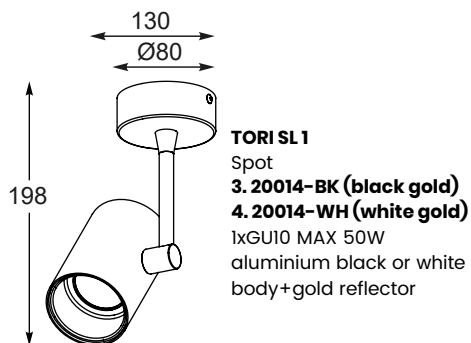

RONDIP SL new
 Spot
1. ACGU10-158 (white)
2. ACGU10-159 (black)
 1xGU10 MAX 50W
 aluminium full
 white or black, glass

QUARDIP SL new
 Spot
3. ACGU10-160 (white)
4. ACGU10-161 (black)
 1xGU10 MAX 50W
 aluminium full
 white or black, glass