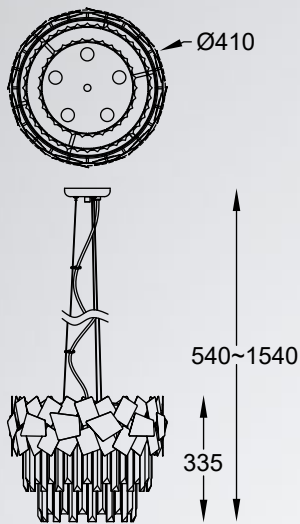

QASAR new
Pendant lamp
P0506-05A-F4AC
5x E14 MAX 40W
metal mirror stainless steel body,
clear crystal shade

QASAR new
Pendant lamp
P0506-05A-F4E3
5x E14 MAX 40W
metal brushed gold stainless steel body,
clear crystal shade