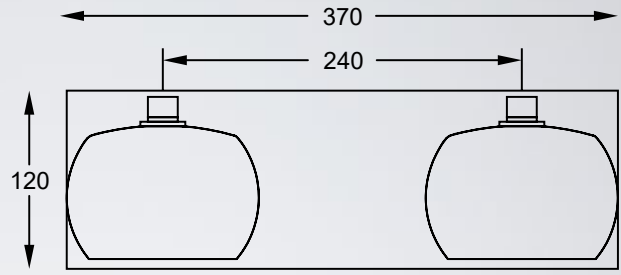

CRYSTAL
Wall lamp
1. W0076-02A-B5FZ
2xG9 MAX 42W
glass plating,
crystal drops,
smoky chrome glass shade