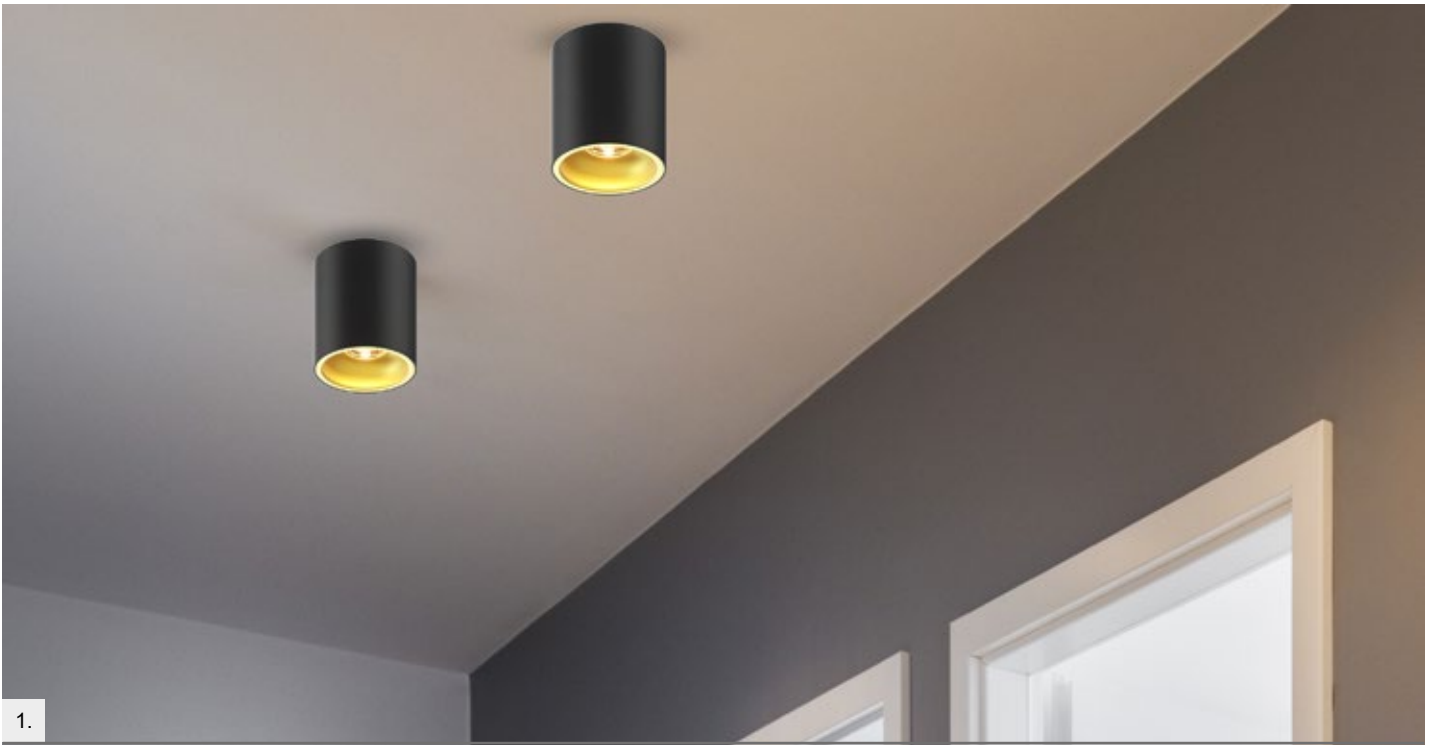

DEEP SL
Spot
1. 89313 (black-gold)
1xGU10 MAX 50W
aluminium