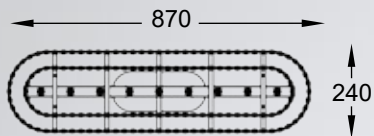

ANZIO
Pendant lamp
P0480-09C-F4AC
9xG9 MAX 8W
metal chrome body,
chrome metal plates,
clear crystal glass