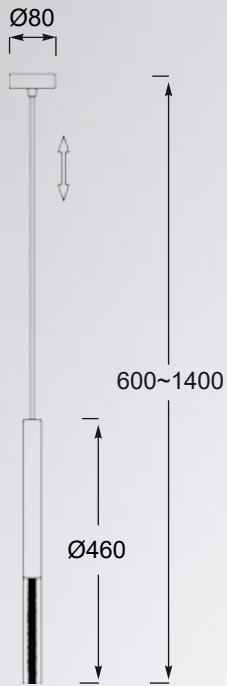

ONE

Pendant lamp
P0461-01E-F4F4
 1xLED 5W 450LM 3000K
 metal chrome body, acrylic bar with
 bubbles inside

ONE

Pendant lamp
P0461-01E-F7F7
 1xLED 5W 450LM 3000K
 metal french gold body, acrylic bar
 with bubbles inside