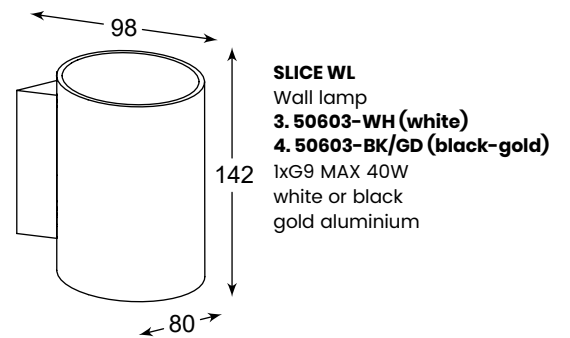

OSCAR
Spot
CK170519-1
1xE14 MAX 40W
white metal,
chrome metal

OSCAR
Spot
CK170519-2
2xE14 MAX 40W
white metal,
chrome metal

OSCAR
Spot
CK170519-3
3xE14 MAX 40W
white metal,
chrome metal

ZUMALINE
Technic

SANDY WL ROUND
 Wall lamp
1. 92695 (white)
 2xGU10 MAX 50W
 aluminium full white
2. 92696 (black)
 2xGU10 MAX 50W
 aluminium full black