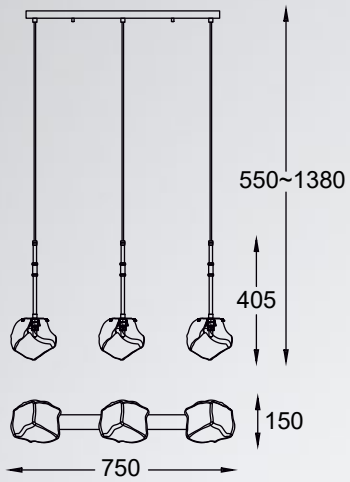

ROCK new

Pendant lamp
P0488-03K-SEAC
3xG9 MAX 28W
metal matt black and gold body,
crushed glass shade