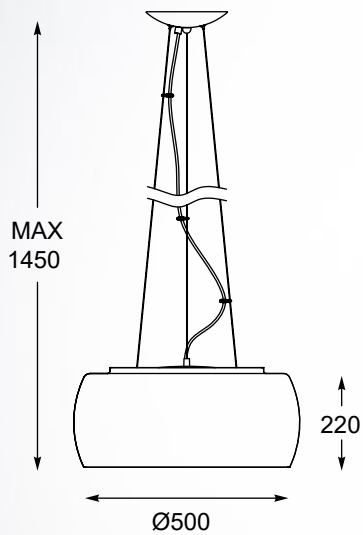

RAIN

SILVER

RAIN
Pendant lamp
P0076-06X-F4K9
6xG9 MAX 42W
metal chrome,
smoky glass with
crystal drops inside