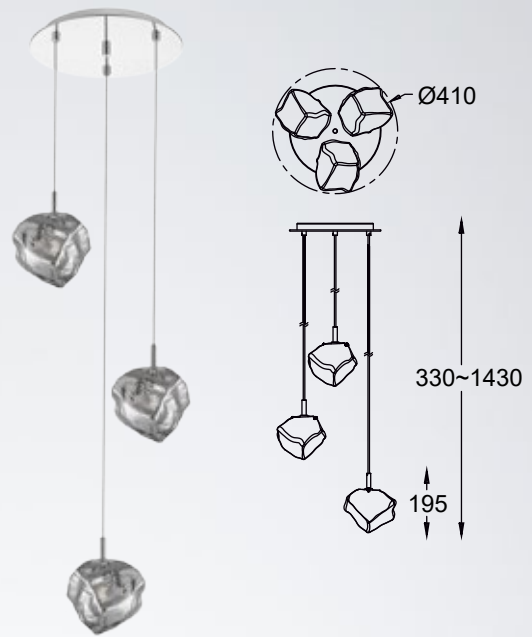

ROCK new
Pendant lamp
P0488-03D-B5FZ
3xG9 MAX 28W
metal chrome body,
vacume plated
chrome glass shade