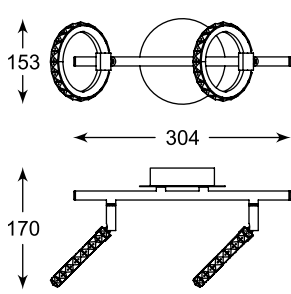

TOLEDO
Spot
TK170815-2
2xLED 5W 500 LM 3000K
chrome iron stainless steel
aluminium crystal