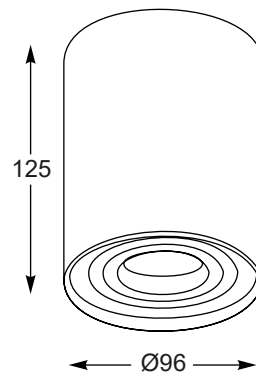

RONDOSL1
Spot
3. 94354 (brushed gold)
4. 44805 (brushed silver)
5. 45519 (white)
6. 89201 (black)
1xGU10 MAX 50W
gold or black or white or silver
aluminium
IP 24