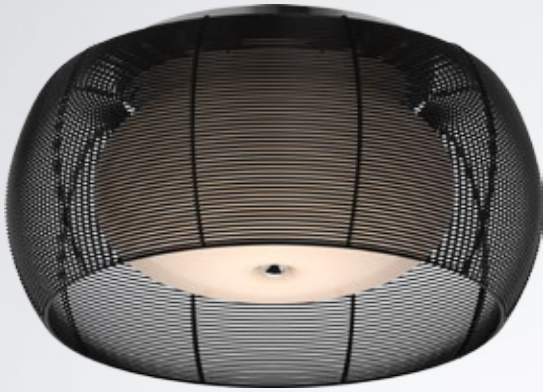

TANGO
Ceiling lamp
MX1104-2L (black)
2xE27 MAX 60W
black aluminium wire shade,
opal glass inside