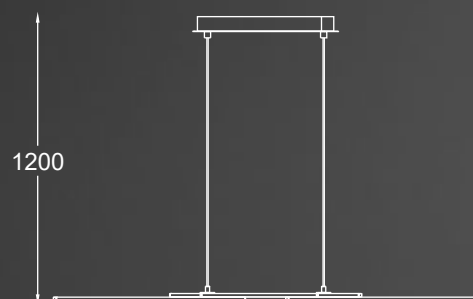

ZUMALINE

LED

MATANA • new

LAMPA WISZĄCA

Pendant lamp
L180621-3
LED 20W 929LM 3000K
metal chrome body and canopy, acrylic shade

LED

COMET

new