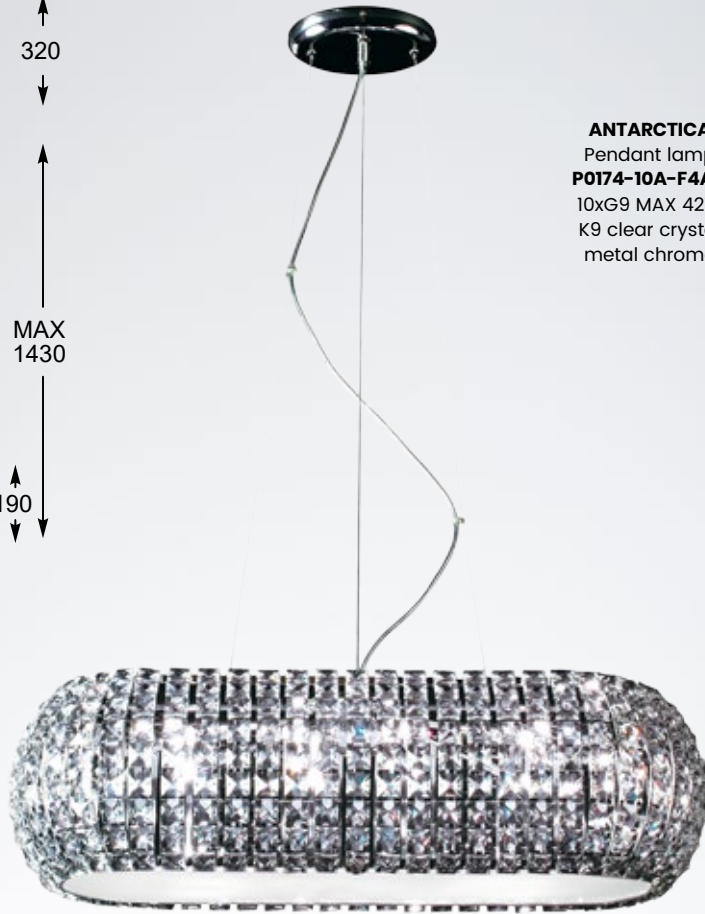

ANTARCTICA
Pendant lamp
P0174-10A-F4AC
10xG9 MAX 42W
K9 clear crystal
metal chrome

ANTARCTICA
Wall lamp
W0174-02S-F4AC
2xG9 MAX 42W
K9 clear crystal
metal chrome