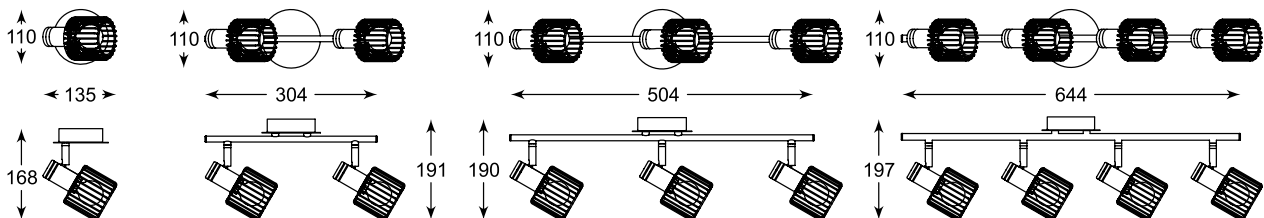

It is an innovative construction where the bulbs are surrounded by metal, golden lampshades. It fits especially to industrial or loft style arrangements.

MARTIN
Pendant lamp
L171207-5
5xE14 MAX 40W
black gold iron