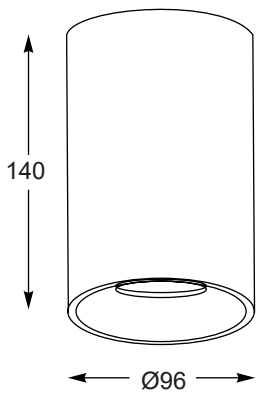

DEEP SL
Spot
1. 89313 (black-gold)
1xGU10 MAX 50W
aluminium