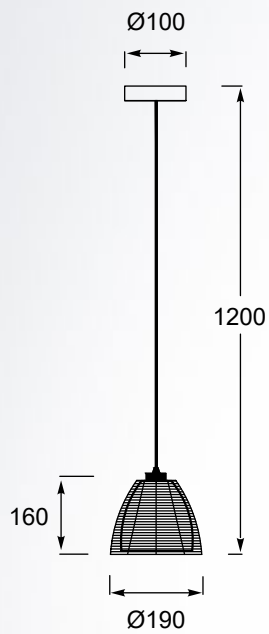

Interesting appearance and subdued colours.

PICO
Pendant lamp
MD9023-1L (Black)
1x E27 MAX 60W
black aluminium wire shade
with shade opal glass inside

PICO
Pendant lamp
MD9023-1L (Silver)
1x E27 MAX 60W
silver aluminium wire shade
with shade opal glass inside