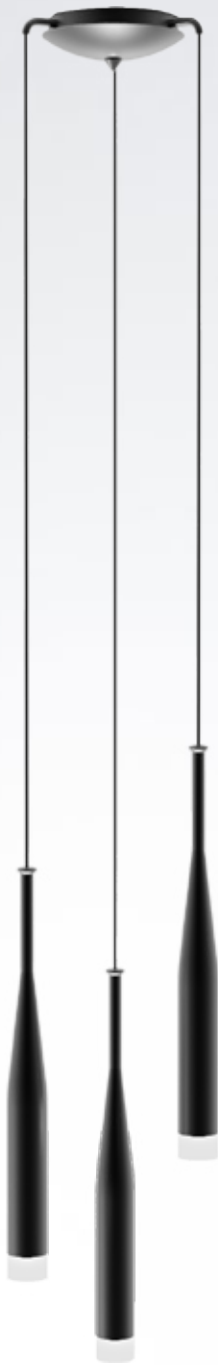

CONTE new

Pendant lamp
MD1998A-3GL
3xG9 MAX 40W
aluminium brushed gold canopy, black aluminium body, brushed gold aluminium and white glass shade

CONTE new

Pendant lamp
MD1998A-3BL
3xG9 MAX 40W
aluminium black canopy, black aluminium body, black aluminium and white glass shade

CONTE new

Pendant lamp
MD1998-1GL
1xG9 MAX 40W
aluminium brushed gold canopy, black aluminium body, brushed gold aluminium and white glass shade

CONTE new

Pendant lamp
MD1998-1BL
1xG9 MAX 40W
aluminium black canopy, black aluminium body, black aluminium and white glass shade