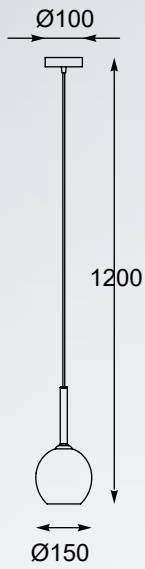

MONIC
Pendant lamp
MD1629-1 Copper
1xE14 MAX 40W
copper glass
with copper canopy