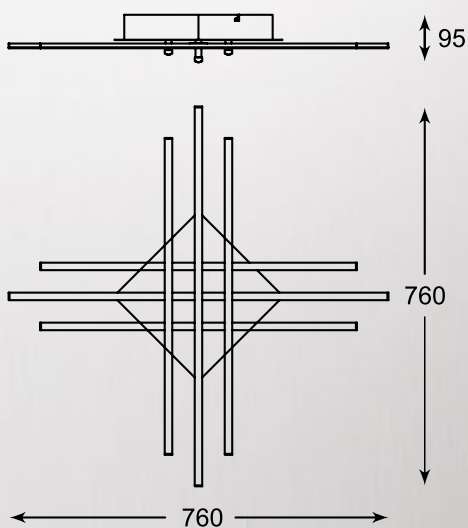

CROSS

LAMPA SUFITOWA

Ceiling lamp, PL99829-6
LED 48W 3800LM 3000K
metal chrome canopy,
chrome aluminium base,
acrylic shade