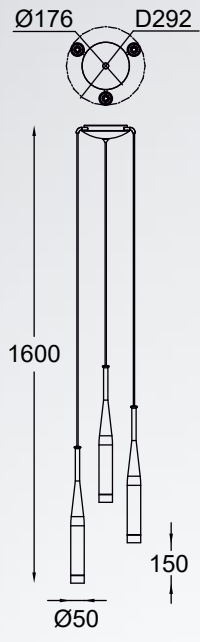

CONTE new

Pendant lamp
MD1998A-3GL
3xG9 MAX 40W
aluminium brushed gold canopy, black aluminium body, brushed gold aluminium and white glass shade

CONTE new

Pendant lamp
MD1998A-3BL
3xG9 MAX 40W
aluminium black canopy, black aluminium body, black aluminium and white glass shade

CONTE new

Pendant lamp
MD1998-1GL
1xG9 MAX 40W
aluminium brushed gold canopy, black aluminium body, brushed gold aluminium and white glass shade

CONTE new

Pendant lamp
MD1998-1BL
1xG9 MAX 40W
aluminium black canopy, black aluminium body, black aluminium and white glass shade