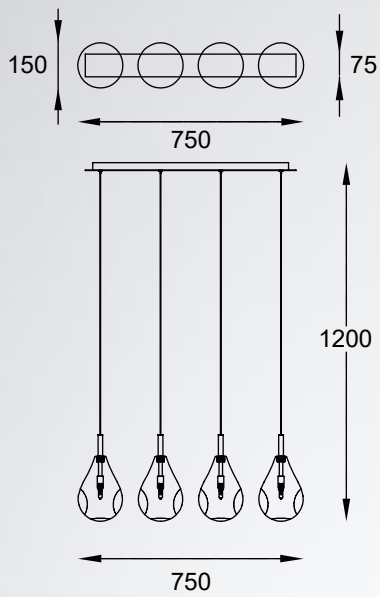

Modern form and unusual design. It will bring brightness and unique character to every room.

BASTONI new
 Pendant lamp
MD1921-3B-CLEAR
 3xG9 MAX 40W
 metal chrome body and
 canopy, clear glass shade

BASTONI new
 Pendant lamp
MD1921-1-CLEAR
 1xG9 MAX 40W
 metal chrome body and
 canopy, clear glass shade