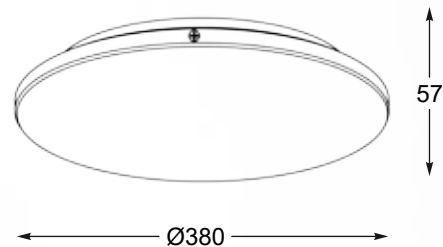

BELLIS
Ceiling lamp
12080022
1xLED 24W 1400LM 4000K
chrome aluminium body
acrylic shade