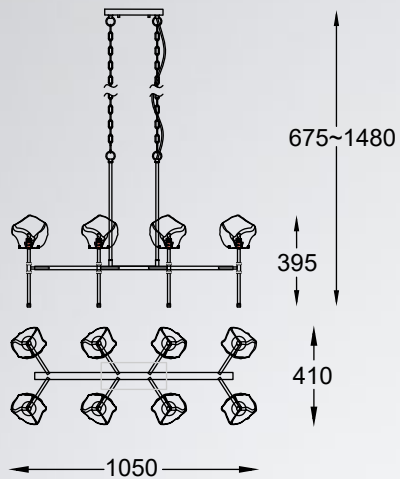

ROCK new
Pendant lamp
P0488-08L-SEAC
8xG9 MAX 28W
metal matt black
and gold body,
crushed glass shade