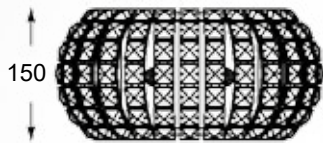

ANTARCTICA
Wall lamp
W0174-02S-F4AC
2xG9 MAX 42W
K9 clear crystal
metal chrome