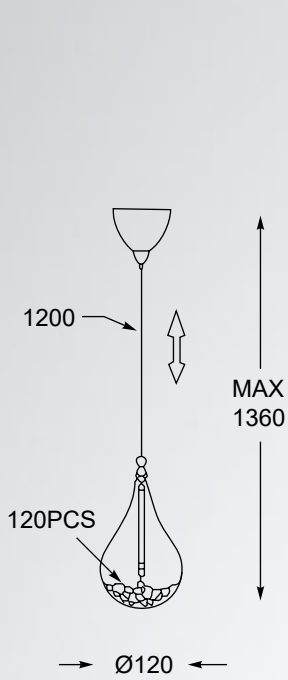

PERLE
Pendant lamp
P0226-01A-F4RK
1xG4 MAX 1,5W
metal chrome,
clear borosilicate glass with K9 crystal