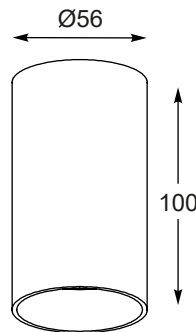

TUBA SL1
Spot
3. 92680 (black)
1xGU10 MAX 50W
aluminium full black
4. 92679 (white)
1xGU10 MAX 50W
aluminium full white