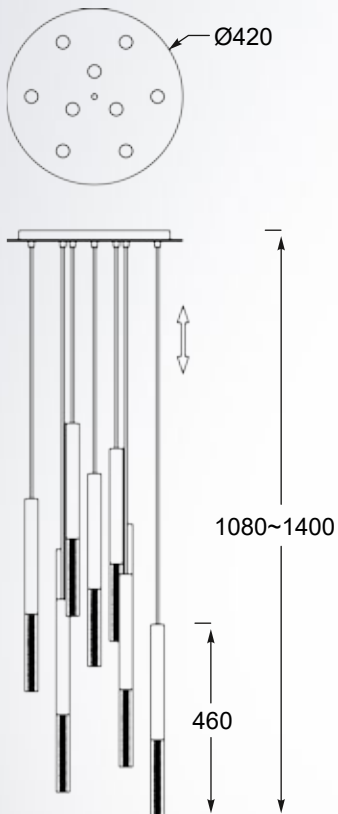

ONE

Pendant lamp
P0461-09L-B5F4
9xLED 5W 4050LM 3000K
metal chrome body, acrylic bar with
bubbles inside