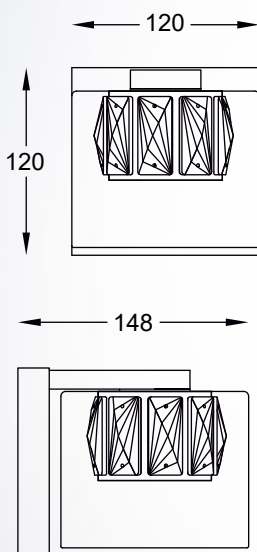

GEM
Pendant lamp
P0389-01D-0FD2
1xG9 28W

antique bronze metal body, cognac crystals, transparent glass shade

GEM
Pendant lamp
P0389-01D-F7AC
1xG9 28W

french gold metal body, transparent crystals, transparent glass shade

GEM
Pendant lamp
P0389-01D-L7AC
1xG9 28W

antique copper metal body, transparent crystals, transparent glass shade

GEM new
Pendant lamp
P0389-01D-P7AC
1xG9 28W

matt black metal body, transparent crystals, transparent glass shade