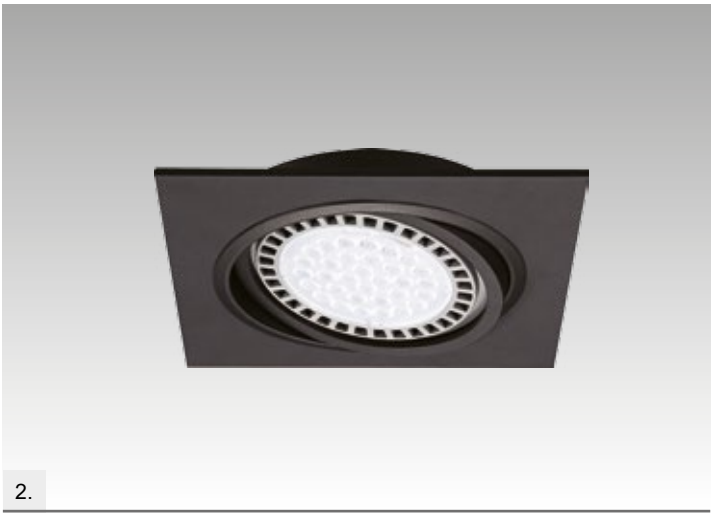

ONEON DL 50-1
Spot
1. 94361-BK (black)
2. 94361-WH (white)
1xGU10 MAX 50W
aluminium
black or white

ONEON DL 50-2
Spot
3. 94362-BK (black)
4. 94362-WH (white)
2xGU10 MAX 50W
aluminium
black or white

BOXY DL1