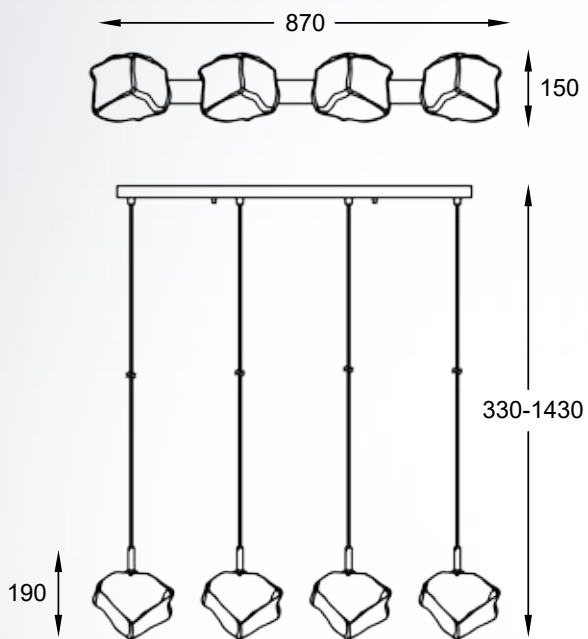

ROCK
Pendant lamp
P0488-04F-B5AC
4xG9 MAX 28W
metal chrome body,
crushed glass shade