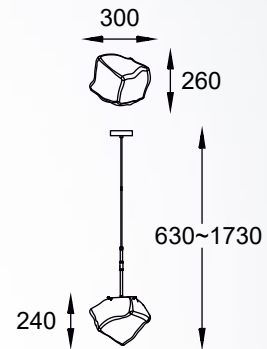

ROCK new

Pendant lamp
P0488-03K-SEAC
3xG9 MAX 28W
metal matt black and gold body,
crushed glass shade

ROCK new

Pendant lamp
P0488-07T-SEAC
7xG9 MAX 28W
metal matt black
and gold body,
crushed glass shade

ROCK new

Pendant lamp
P0488-01M-SEAC
1xE27 MAX 40W
metal matt black
and gold body,
crushed glass shade