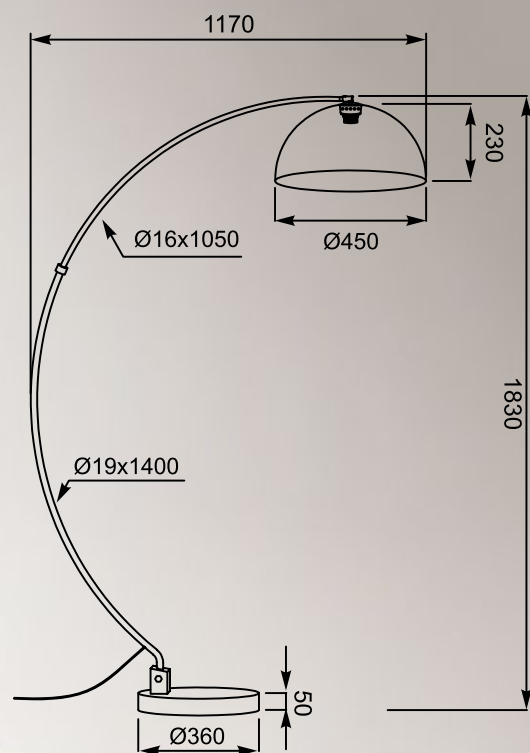

LUZIA

LAMPA PODŁOGOWA

Floor lamp, TS-050402F-BKGO, 1xE27 MAX 60W
black metal body and base,
black metal shade with gold inside