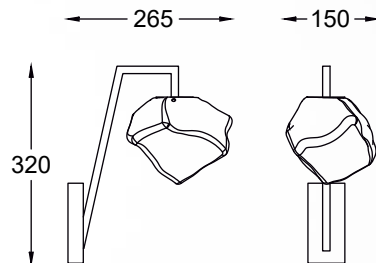

ROCK new
Wall lamp
W0488-01E-F4AC
1xG9 MAX 28W
metal chrome body,
crushed glass shade