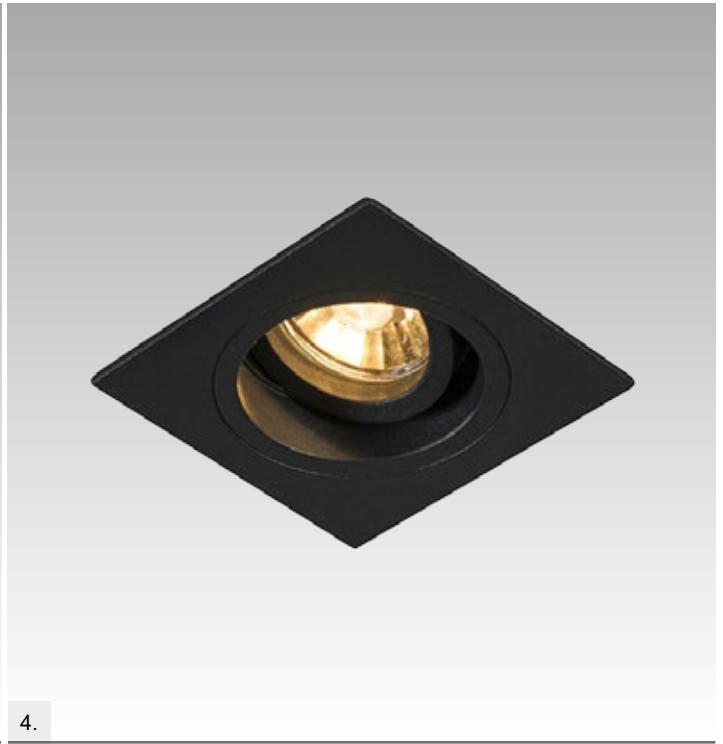

Spot

5. 20075-WH (white) 6. 20075-BK (black)

2xGU10 ESIII MAX 15W
aluminium full white or black

1.

3.

2.

4.

CHUCK DL ROUND
Spot
1. 92699 (white)
1xGU10 MAX 50W
aluminium full white
2. 92700 (black)
1xGU10 MAX 50W
aluminium full black