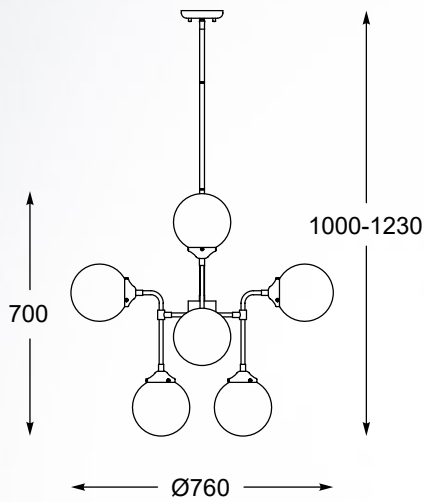

RIANO
Pendant lamp
P0454-08D-SDAC
8x E27 MAX 40W
gold and black metal,
clear glass

RIANO new
Pendant lamp
P0454-01D-F7AC
1x E27 MAX 40W
gold and black metal,
clear glass

RIANO
Wall lamp
W0454-02D-SDAC
2x E27 MAX 40W
gold and black metal,
clear glass