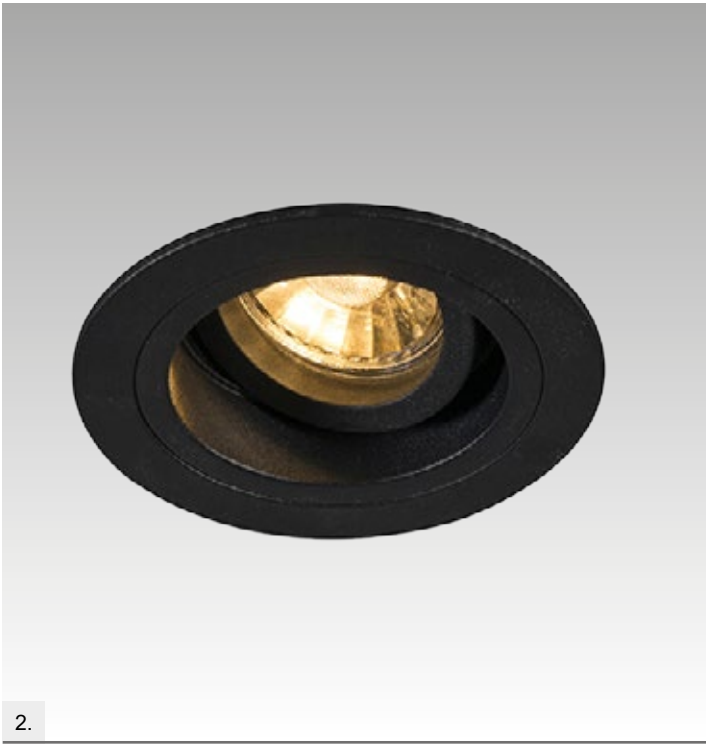

Spot

5. 20075-WH (white) 6. 20075-BK (black)

2xGU10 ESIII MAX 15W
aluminium full white or black

1.

3.

2.

4.

CHUCK DL ROUND
Spot
1. 92699 (white)
1xGU10 MAX 50W
aluminium full white
2. 92700 (black)
1xGU10 MAX 50W
aluminium full black