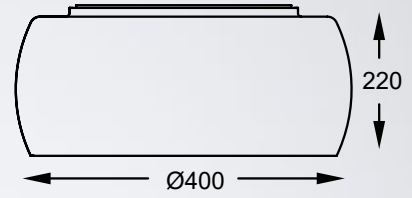

CRYSTAL
Ceiling lamp
C0076-05L-F4FZ
5xG9 MAX 42W
smoky chrome glass shade
clear crystal drops inside

CRYSTAL
Ceiling lamp
C0076-06X-F4FZ
6xG9 MAX 42W
smoky chrome glass shade
clear crystal drops inside