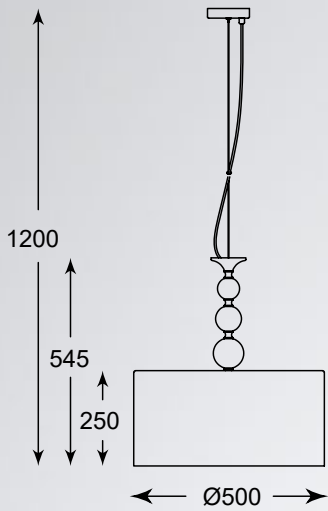

REA
Pendant lamp
RLD93163-1B
1xE27 MAX 60W
black fabric shade, metal chrome
body and base, glass balls