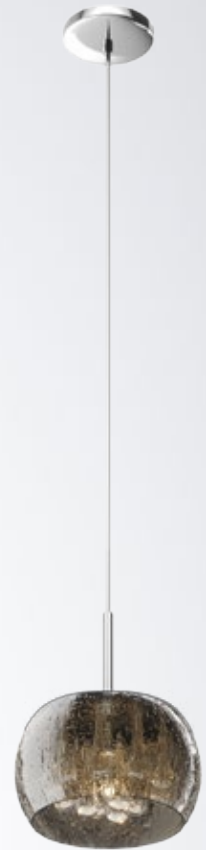

RAIN
Pendant lamp
P0076-01D-F4K9
1xG9 MAX 42W
metal chrome,
smoky glass with
crystal drops inside