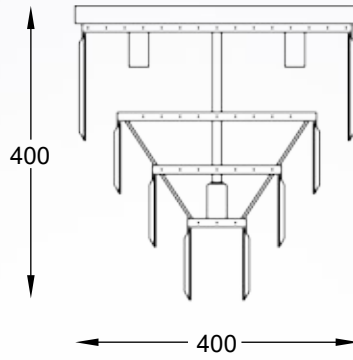

AMEDEO
Ceiling lamp
FC17106/4+1-GLD
5xE14 MAX 40W
clear crystal glass
gold body

AMEDEO
Ceiling lamp
FC17106/4+1-CHR
5xE14 MAX 40W
clear crystal glass
chrome body