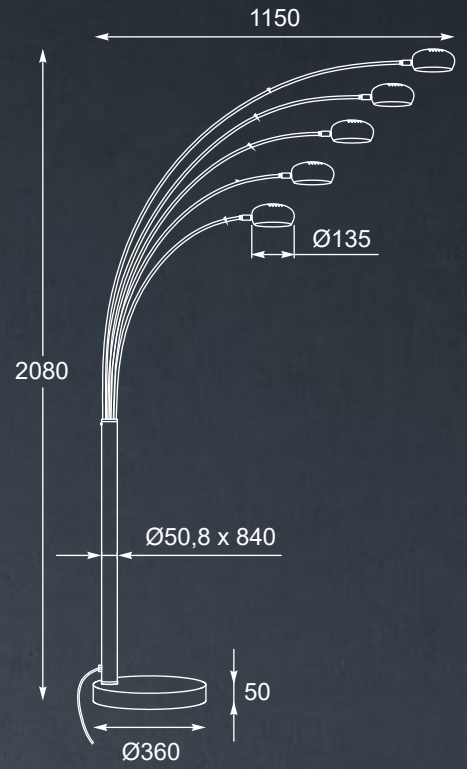

BRANCA

LAMPA PODŁOGOWA

Floor lamp, TS-5805-BKGO, 5xE14 MAX 40W
black metal body and base, black shade gold inside