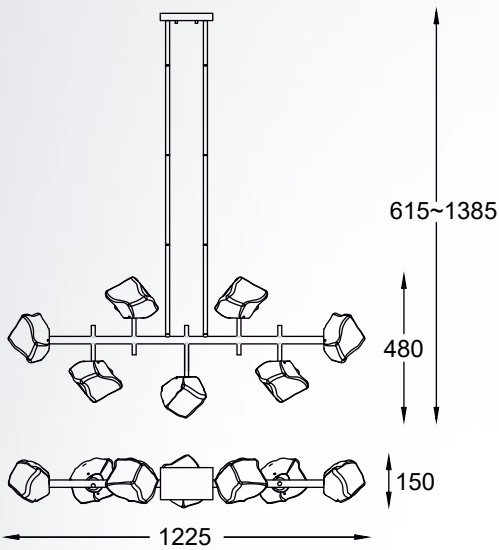

ROCK new

Pendant lamp
P0488-07T-SEAC
7xG9 MAX 28W
metal matt black
and gold body,
crushed glass shade