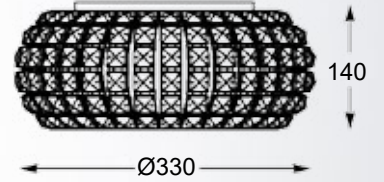

ANTARCTICA
Wall lamp
W0174-02S-F4AC
2xG9 MAX 42W
K9 clear crystal
metal chrome