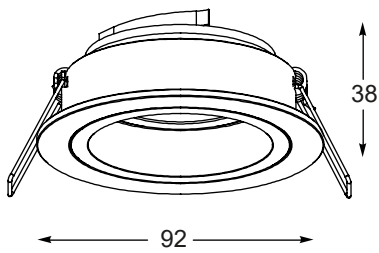

Spot

5. 20075-WH (white) 6. 20075-BK (black)

2xGU10 ESIII MAX 15W
aluminium full white or black

1.

3.

2.

4.

CHUCK DL ROUND
Spot
1. 92699 (white)
1xGU10 MAX 50W
aluminium full white
2. 92700 (black)
1xGU10 MAX 50W
aluminium full black