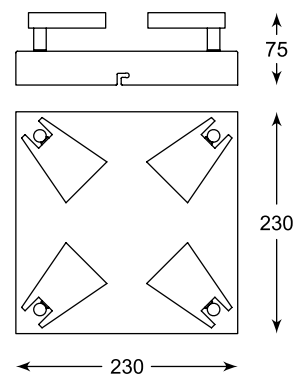

Toned colour shade will be suitable for various interior.

SPAZIO
Spot
CK99603A-1
1xLED 5W 400 LM 3000K
white metal

SPAZIO
Spot
CK99603A-2
2xLED 5W 800 LM 3000K
white metal

SPAZIO
Spot
CK99603A-3
3xLED 5W 1200 LM 3000K
white metal