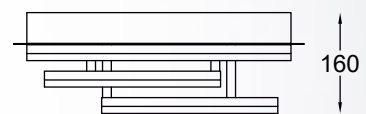

MALAWI new
Ceiling lamp
B180607-2
LED 20W 864LM 3000K
metal chrome body, acrylic
shade

MALAWI new
Ceiling lamp
B180609-3
LED 25W 1043LM 3000K
metal chrome body, acrylic
shade