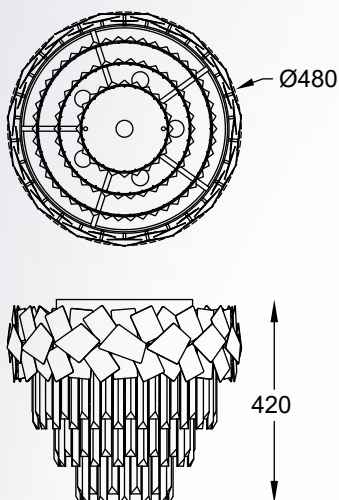

QUASAR new
 Ceiling lamp
C0506-05A-B5AC
 5xE14 MAX 40W
 metal mirror stainless steel body,
 clear crystal shade

QUASAR new
 Ceiling lamp
C0506-05A-B5E3
 5xE14 MAX 40W
 metal brushed gold stainless steel body,
 clear crystal shade