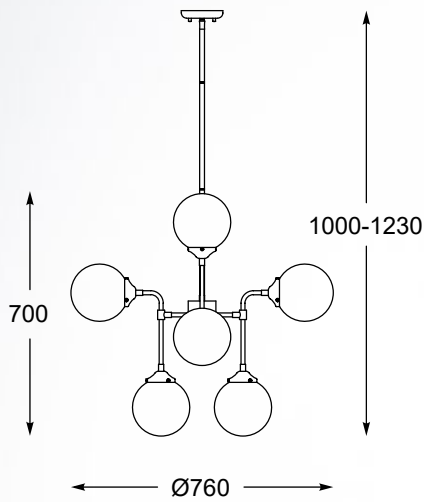

Unusual project of fancy and unusual shape.

Pendant lamp
P0454-08C-SDGF
 8xG9 MAX 42W
 gold and black metal,
 opal and clear glass

RIANO
 Pendant lamp
P0454-12C-SDGF
 12xG9 MAX 42W
 gold and black metal,
 opal and clear glass