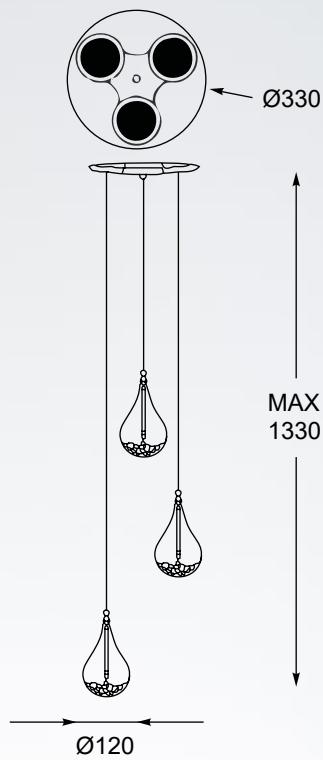

PERLE
Pendant lamp
P0226-01A-F4RK
1xG4 MAX 1,5W
metal chrome,
clear borosilicate glass with K9 crystal