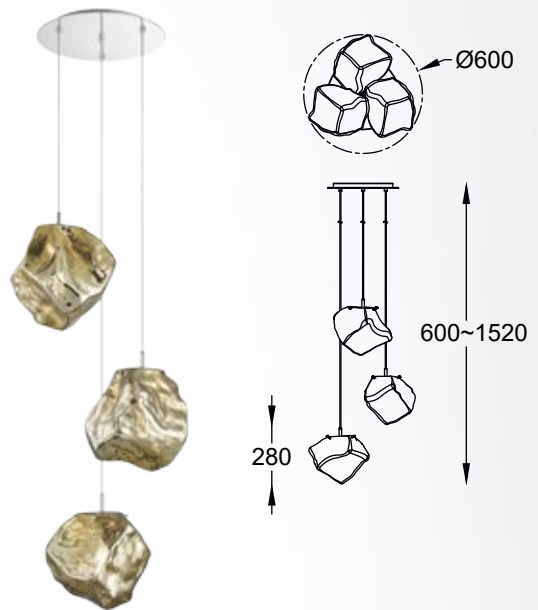

ROCK new
Pendant lamp
P0488-01F-F4HF
1xG9 MAX 28W
metal chrome body,
vacume plated
bronze shade

ROCK new
Pendant lamp
P0488-03D-B5HF
3xG9 MAX 28W
metal chrome body,
vacume plated
bronze shade