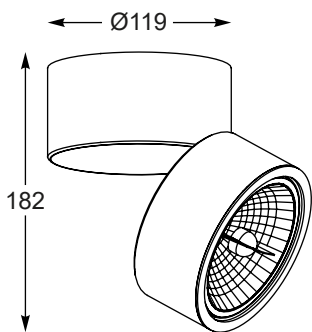

LOMO CL1
Spot
1. 20001-BK (black)
1xGU9 MAX 40W
aluminium full black
2. 20001-WH (white)
1xGU9 MAX 40W
aluminium full white