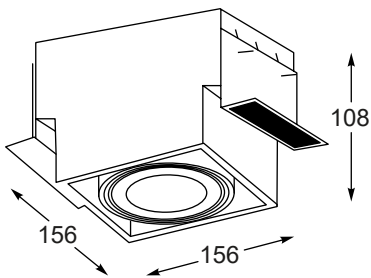

ONEON DL 111-1
Spot
1. 94363-BK (black)
2. 94363-WH (white)
1xGU10 ES111 MAX 15W
iron
black or white