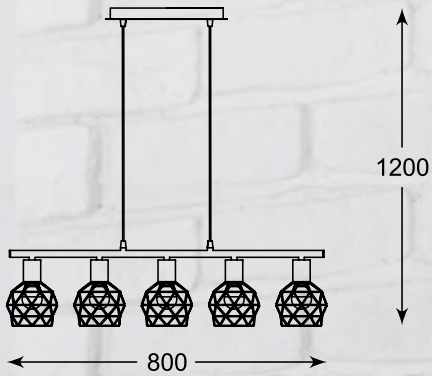

It is an innovative construction where the bulbs are surrounded by metal, golden lampshades. It fits especially to industrial or loft style arrangements.

MARTIN
Pendant lamp
L171207-5
5xE14 MAX 40W
black gold iron