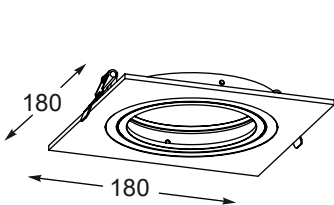

BOXY DL1

Spot

1. 20071-WH (white) 2. 20071-BK (black)

1xGU10 ESIII MAX 15W
aluminium full white or black