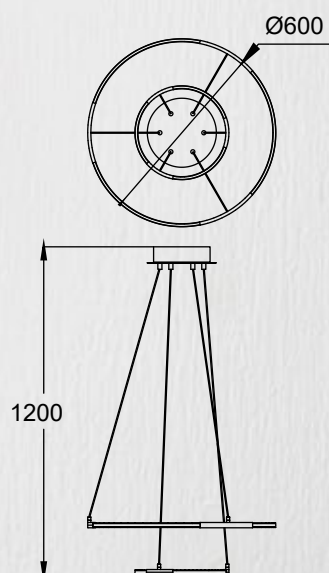

ONTAR

new

LAMPA WISZĄCA

Pendant lamp
L180619-2
LED 30W 1470LM 3000K
metal chrome body and canopy, acrylic shade