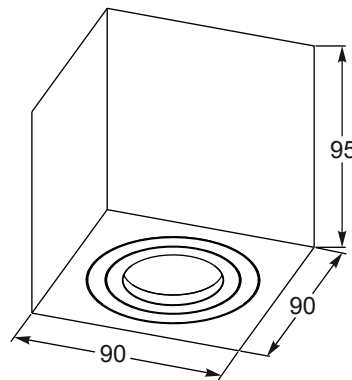

RONDIP SL new
 Spot
1. ACGU10-158 (white)
2. ACGU10-159 (black)
 1xGU10 MAX 50W
 aluminium full
 white or black, glass

QUARDIP SL new
 Spot
3. ACGU10-160 (white)
4. ACGU10-161 (black)
 1xGU10 MAX 50W
 aluminium full
 white or black, glass