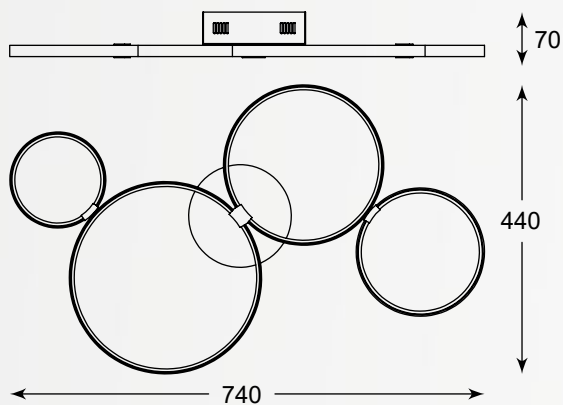

VALENTI

L A M P A S U F I T O W A

Ceiling lamp MX48002-4
LED 27W 1600LM 3000K
metal chrome canopy, aluminium body, acrylic shade