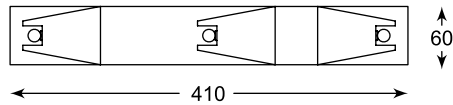

SPAZIO
Spot
CK99603A-2B
2xLED 5W 800 LM 3000K
black metal

SPAZIO
Spot
CK99603A-3B
3xLED 5W 1200 LM 3000K
black metal