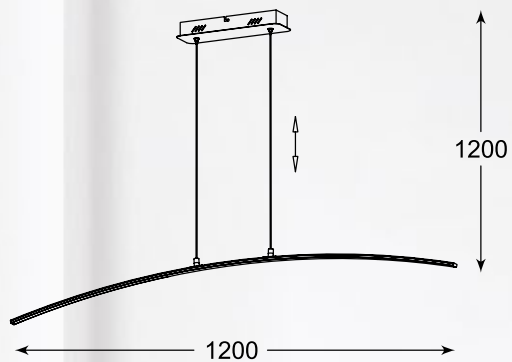

LAMPA WISZĄCA

Pendant lamp

PL170856-6

LED 50W 1960LM 3000K

metal chrome canopy, chrome aluminium body,
acrylic shade

ZUMALINE

LED

PISTA