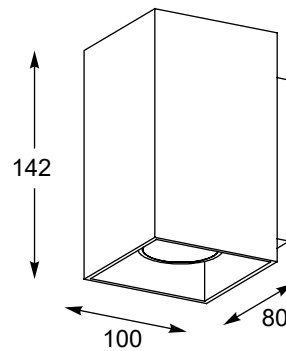

OSCAR
Spot
CK170519-1
1xE14 MAX 40W
white metal,
chrome metal

OSCAR
Spot
CK170519-2
2xE14 MAX 40W
white metal,
chrome metal

OSCAR
Spot
CK170519-3
3xE14 MAX 40W
white metal,
chrome metal

ZUMALINE
Technic

SANDY WL ROUND
 Wall lamp
1. 92695 (white)
 2xGU10 MAX 50W
 aluminium full white
2. 92696 (black)
 2xGU10 MAX 50W
 aluminium full black