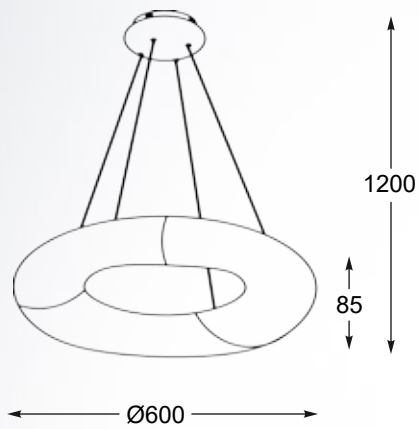

LIMA
Pendant lamp
15010003
LED 40W 3400LM 3000K
metal canopy rotational moulding
polietylen shade