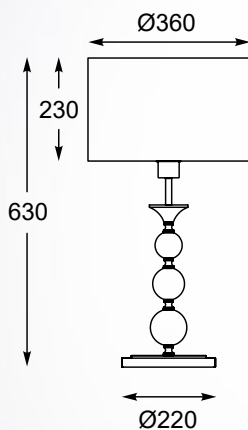

REA
Table lamp
RLT93163-1B
1xE27 MAX 60W
black fabric shade, metal chrome
body and base, glass balls