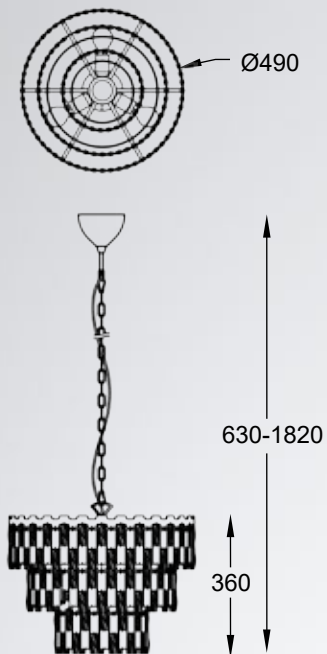

ANZIO
Pendant lamp
P0480-04A-F4AC
4xE27 MAX 40W
metal chrome body, chrome
metal plates, clear crystal glass