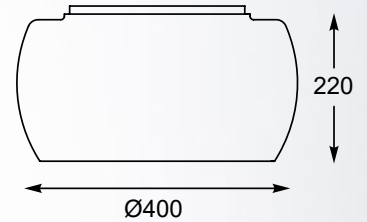

RAIN
Pendant lamp
P0076-05L-F4K9
5xG9 MAX 42W
metal chrome,
smoky glass with
crystal drops inside

RAIN
Pendant lamp
P0076-01D-F4K9
1xG9 MAX 42W
metal chrome,
smoky glass with
crystal drops inside

RAIN

Ceiling lamp
C0076-06X-F4K9
6xG9 MAX 42W
metal chrome,
smoky glass with crystal
drops inside