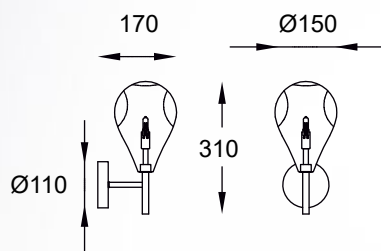

BASTONI new
 Pendant lamp
MD1921-4A-CLEAR
 4xG9 MAX 40W
 metal chrome body and
 canopy, clear glass shade

BASTONI new
 Wall lamp
MB1921-1-CLEAR
 1xG9 MAX 40W
 metal chrome body and
 canopy, clear glass shade