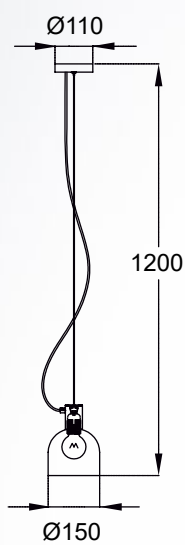

LAZARO new
Pendant lamp
MD1918-3S-CHROME
3x E27 MAX 60W
metal black canopy,
metal black body,
chrome glass shade