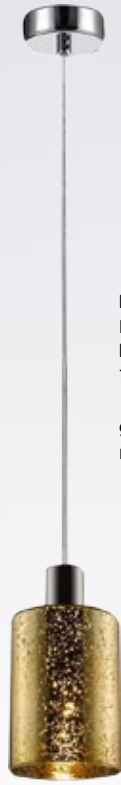

PIOLI
Pendant lamp
P0369-01A-F4GQ
1xE27 MAX 26W
(energy saving bulb only)
gold glass shade with dots,
metal chrome canopy