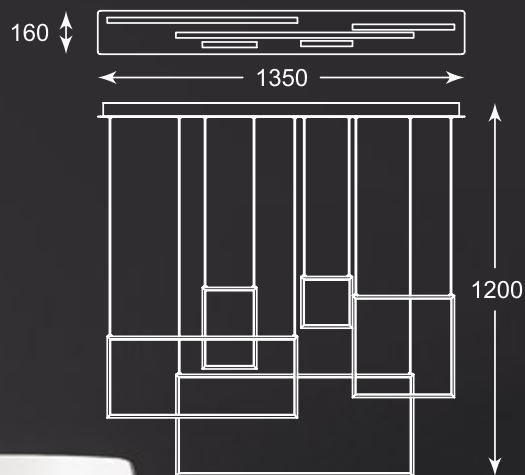

CARRELLO
 Ceiling lamp
0044
 1xLED 26W 1000LM 3000K
 metal chrome canopy
 black aluminium body
 acrylic shade

LED

RECTAN

LAMPA WISZĄCA

Pendant lamp, L171209-5, LED 80W 3200LM 3000K
white metal canopy, white body, acrylic shade