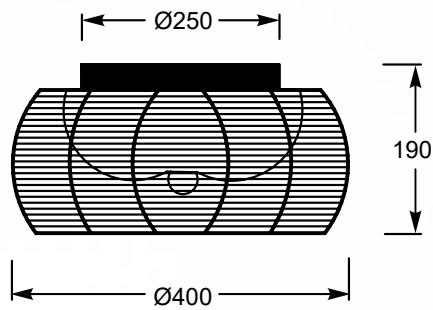

TANGO
Pendant lamp
MD1104-2 (silver)
2xE27 MAX 60W
silver aluminium wire shade,
opal glass inside

TANGO
Ceiling lamp
MX1104-2L (black)
2xE27 MAX 60W
black aluminium wire shade,
opal glass inside

TANGO
Ceiling lamp
MX1104-2L (silver)
2xE27 MAX 60W
silver aluminium wire shade,
opal glass inside