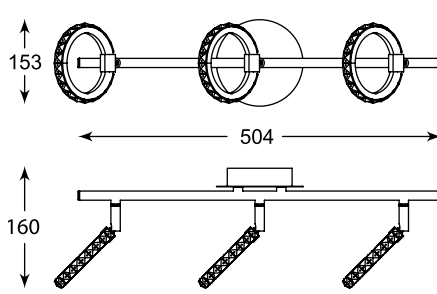

TOLEDO
Spot
TK170815-3
3xLED 5W 750 LM 3000K
chrome iron stainless steel
aluminium crystal