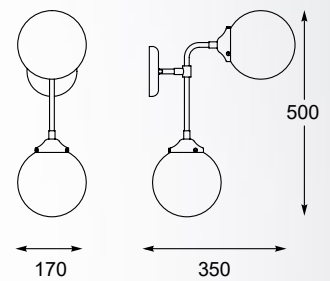

RIANO

new

Pendant lamp
P0454-09B-SDGF
 9xG9 MAX 28W
 metal gold and matt black body,
 double glasses - forsted glass inside,
 clear glass outside

RIANO

new

Pendant lamp
P0454-08D-STAC
 8xE27 MAX 40W
 metal chrome and matt
 black body,
 clear glass shade