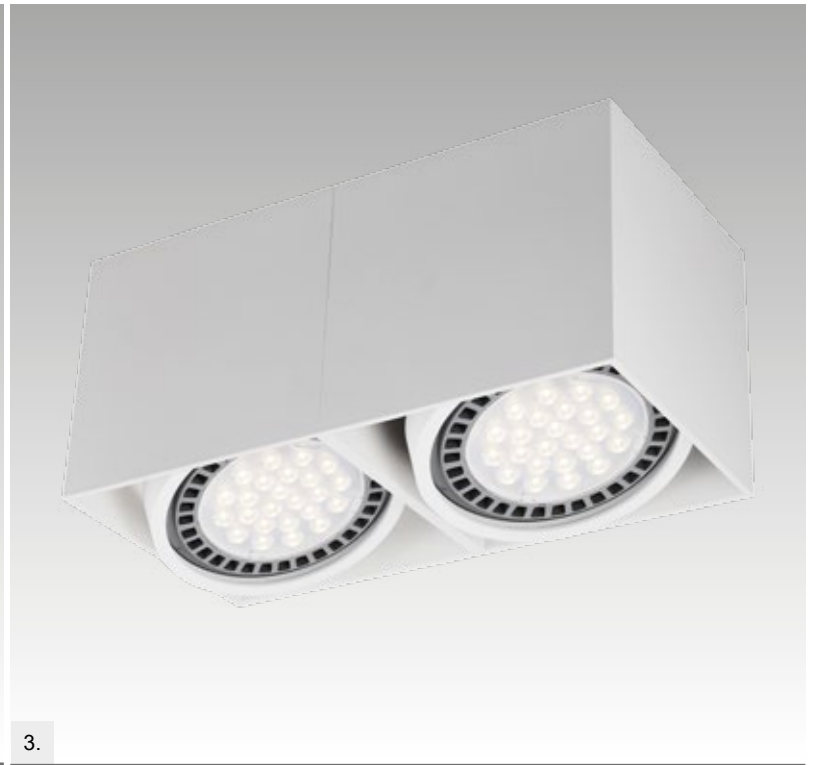

1.

3.

2.

4.

BOX 1 new
Spot
1. ACGU10-114 (white)
2. ACGU10-115 (black)
1xGU10/ES111 MAX 15W
aluminium full
white or black

BOX 2 new
Spot
3. ACGU10-116 (white)
4. ACGU10-117 (black)
2xGU10/ES111 MAX 15W
aluminium full
white or black