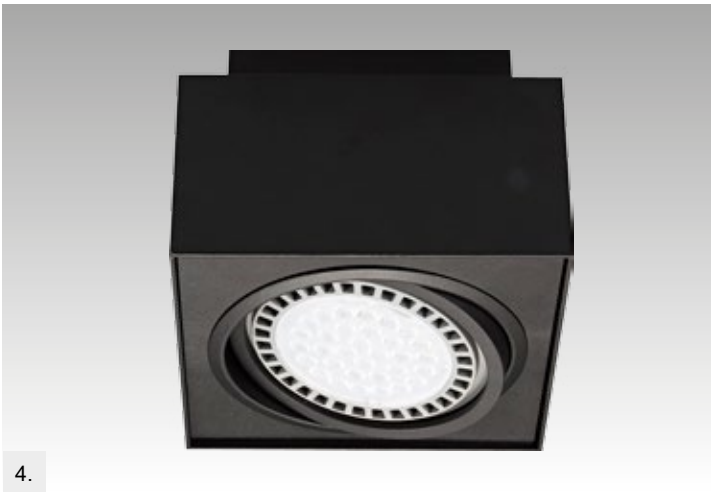

ONEON DL 50-1
Spot
1. 94361-BK (black)
2. 94361-WH (white)
1xGU10 MAX 50W
aluminium
black or white

ONEON DL 50-2
Spot
3. 94362-BK (black)
4. 94362-WH (white)
2xGU10 MAX 50W
aluminium
black or white

BOXY DL1