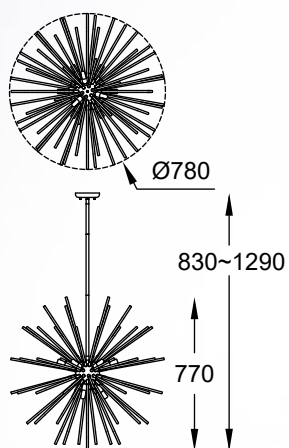

URCHIN new
 Ceiling lamp
C0491-06B-F7DY
 6xG9 MAX 42W
 French gold sticks,
 metal, amber body

URCHIN new
 Pendant lamp
P0491-09F-F4AN
 9xG9 MAX 42W
 Chrome sticks,
 metal body

URCHIN new
 Pendant lamp
P0491-09C-F7DY
 9xG9 MAX 42W
 French gold sticks,
 metal, amber body