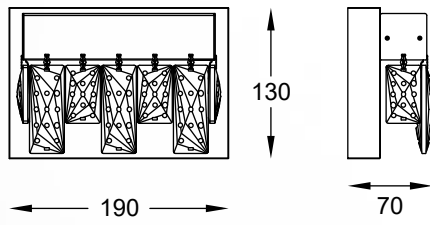

SPARK new
Wall lamp
W0476-01A-B5AC
LED 5,4W 432LM 3000K
chrome, clear crystal body