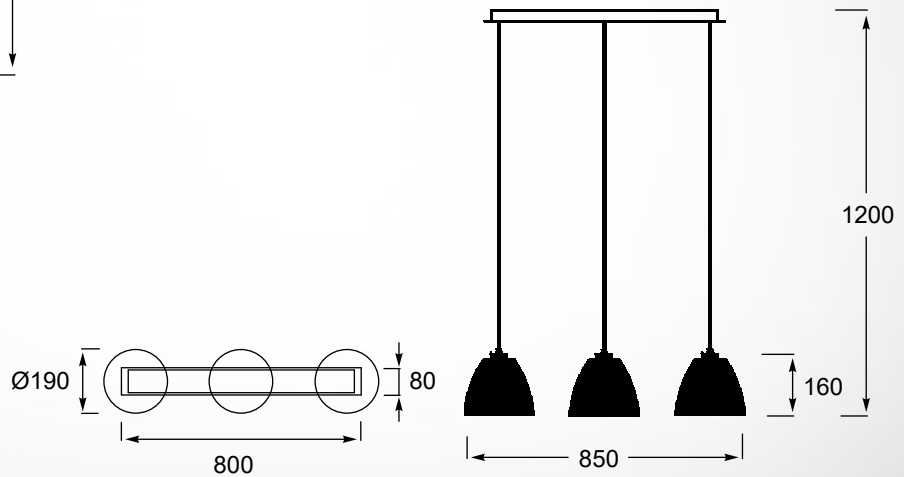

PICO
Ceiling lamp
MX9023-1L (Black)
1x E27 MAX 60W
black aluminium wire shade
with shade opal glass inside

PICO
Ceiling lamp
MX9023-1L (Silver)
1x E27 MAX 60W
silver aluminium wire shade
with shade opal glass inside