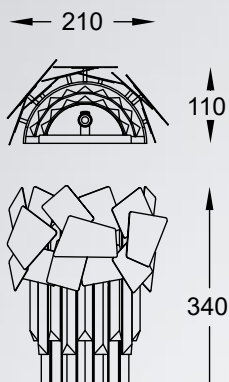

QUASAR new
Wall lamp
W0506-02A-B5AC
2xG9 MAX 42W
metal mirror stainless steel body,
clear crystal shade