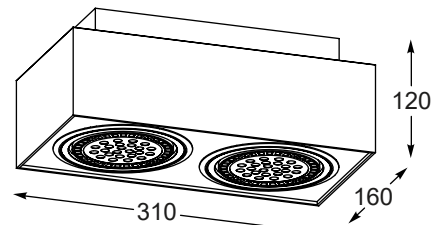

Spot

1. 20071-WH (white) 2. 20071-BK (black)

1xGU10 ESIII MAX 15W
aluminium full white or black

BOXY CL1

Spot

3. 20074-WH (white) 4. 20074-BK (black)

1xGU10 ESIII MAX 15W
aluminium full white or black

BOXY CL2