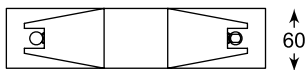

SPAZIO
Spot
CK99603A-1B
1xLED 5W 400 LM 3000K
black metal