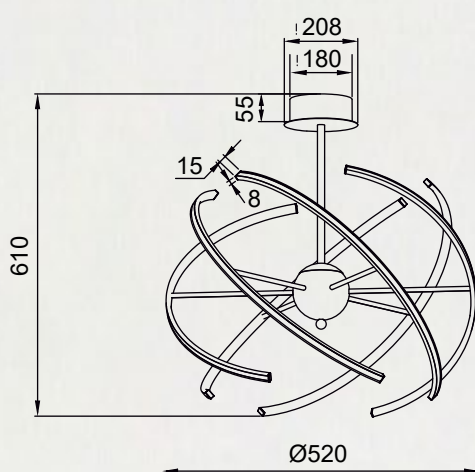

LAMPA WISZĄCA

Pendant lamp

PL170856-6

LED 50W 1960LM 3000K

metal chrome canopy, chrome aluminium body,
acrylic shade