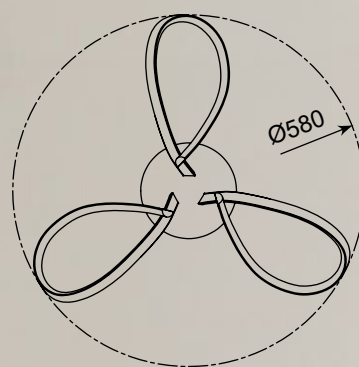

DARIO

LAMPA SUFITOWA

Ceiling lamp,
MX48006-3K
LED 24W 1000LM 3000K
aluminium base,
acrylic shade,
metal chrome canopy