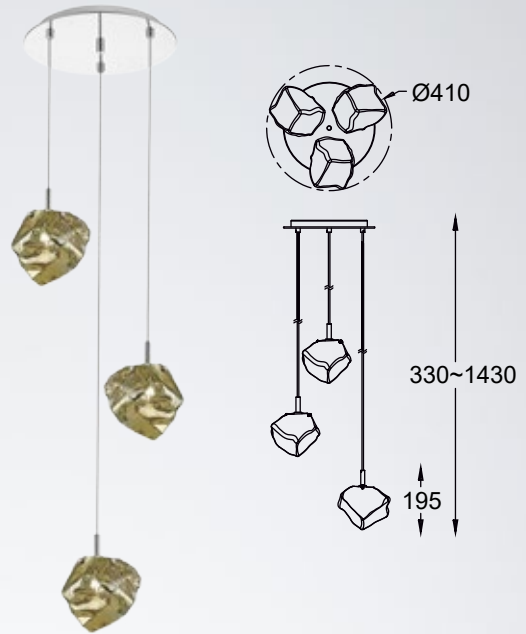

ROCK new
Pendant lamp
P0488-03D-B5HF
3xG9 MAX 28W
metal chrome body,
vacume plated
bronze shade