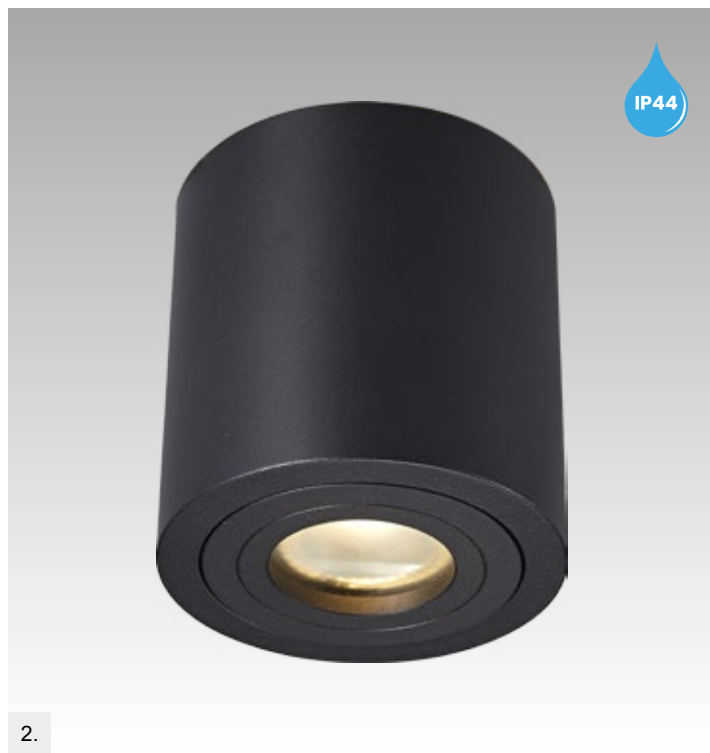

RONDIP SL new
 Spot
1. ACGU10-158 (white)
2. ACGU10-159 (black)
 1xGU10 MAX 50W
 aluminium full
 white or black, glass

QUARDIP SL new
 Spot
3. ACGU10-160 (white)
4. ACGU10-161 (black)
 1xGU10 MAX 50W
 aluminium full
 white or black, glass