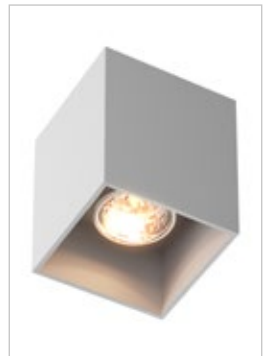

SQUARE
Spot
1. 50475-BK (black)
2. 50475-WH (white)
1x GU10 MAX 50W
aluminium
black or white