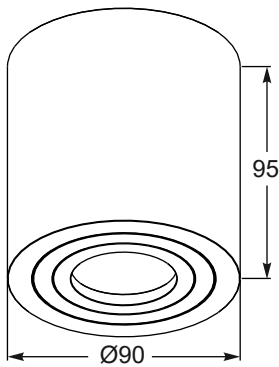

RONDIP SL new
 Spot
1. ACGU10-158 (white)
2. ACGU10-159 (black)
 1xGU10 MAX 50W
 aluminium full
 white or black, glass

QUARDIP SL new
 Spot
3. ACGU10-160 (white)
4. ACGU10-161 (black)
 1xGU10 MAX 50W
 aluminium full
 white or black, glass