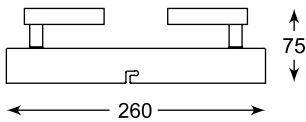

SPAZIO
Spot
CK99603A-1B
1xLED 5W 400 LM 3000K
black metal