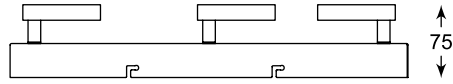

SPAZIO
Spot
CK99603A-3B
3xLED 5W 1200 LM 3000K
black metal