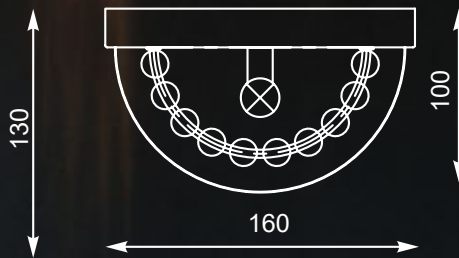

BELLA

KINKIET

Wall lamp, W0066-01A-B5B5, 1xG9 MAX 53W
metal chrome body with crystals inside