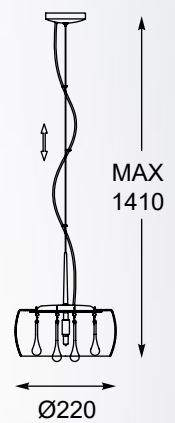

RAIN
Pendant lamp
P0076-01D-F4K9
1xG9 MAX 42W
metal chrome,
smoky glass with
crystal drops inside