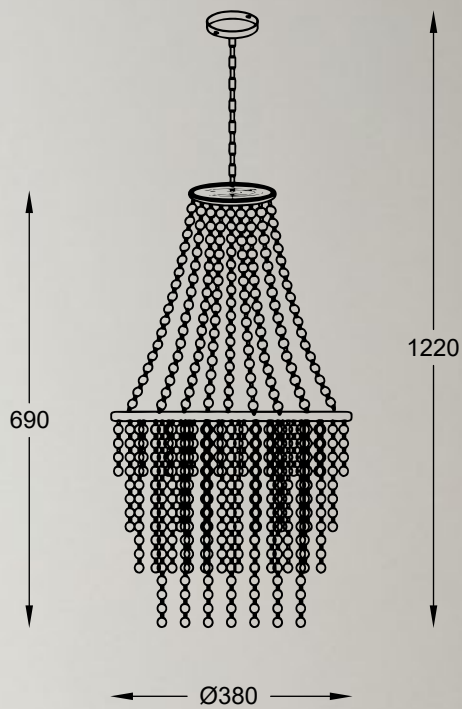

ALMERIA

LAMPA WISZĄCA

Pendant lamp
YSC01
3xE27 MAX 60W
clear crystal glass
chrome body