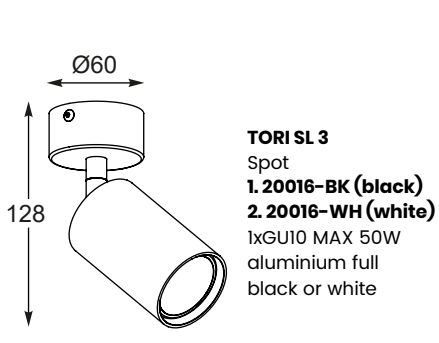

RONDIP SL new
 Spot
1. ACGU10-158 (white)
2. ACGU10-159 (black)
 1xGU10 MAX 50W
 aluminium full
 white or black, glass

QUARDIP SL new
 Spot
3. ACGU10-160 (white)
4. ACGU10-161 (black)
 1xGU10 MAX 50W
 aluminium full
 white or black, glass