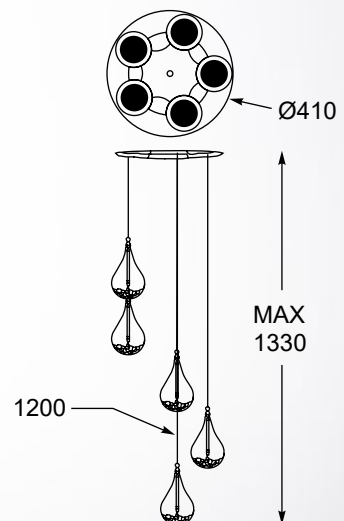

PERLE
Pendant lamp
P0226-04H-B5RK
4xG4 MAX 1,5W
metal chrome,
clear borosilicate glass with K9 crystal

PERLE
Pendant lamp
P0226-05B-F4RK
5xG4 MAX 1,5W
metal chrome,
clear borosilicate glass with K9 crystal