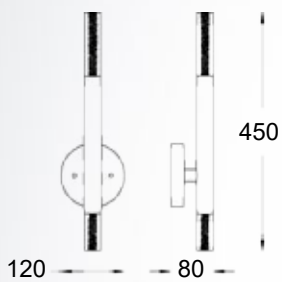

ONE
Wall lamp
W0461-02E-F4F4
2xLED 5W 900LM 3000K
metal chrome body, acrylic bar with
bubbles inside

ONE
Wall lamp
W0461-02E-F7F7
2xLED 5W 900LM 3000K
metal french gold body, acrylic bar
with bubbles inside

ONE
Wall lamp
W0461-02E-S8S8
2xLED 5W 900LM 3000K
metal matt white body, acrylic bar
with bubbles inside