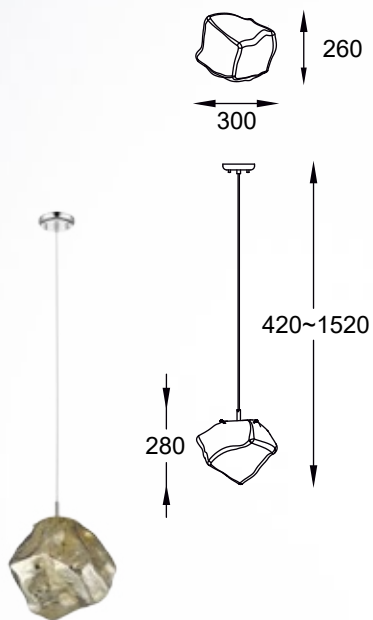

ROCK new
Pendant lamp
P0488-01A-F4HF
1xE27 MAX 40W
metal chrome body,
vacume plated
bronze shade