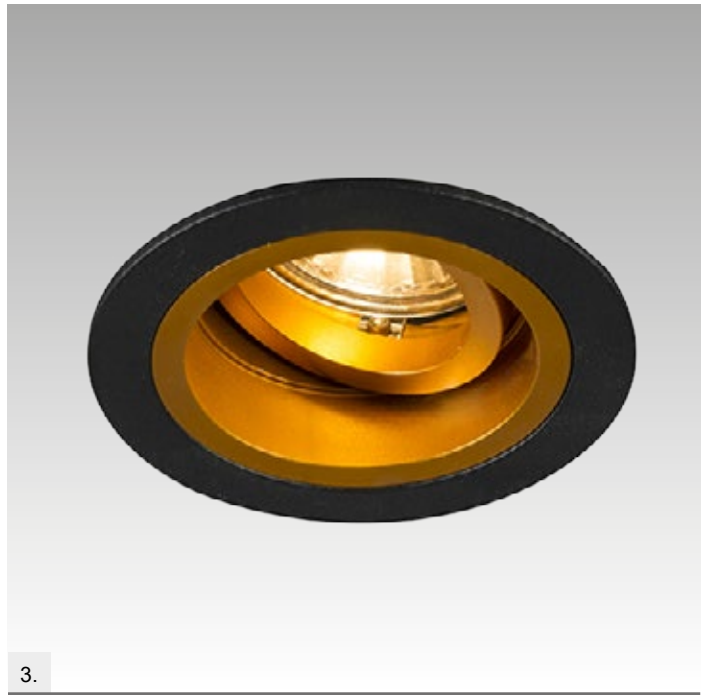

CHUCK DL2 SQUARE
Spot
1. 20068-BK (black)
2. 20068-WH (white)
2xGU10 MAX 50W
aluminium white or black

CHUCK DL ROUND
Spot
3. 92702 (black-gold)
1xGU10 MAX 50W
aluminium black body
+gold reflector

CHUCK DL SQUARE
Spot
4. 92706 (black-gold)
1xGU10 MAX 50W
aluminium black body
+gold reflector