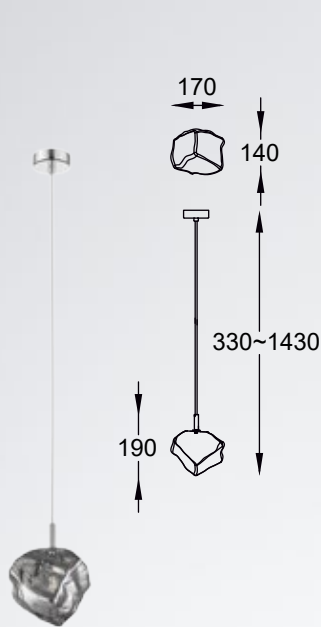

ROCK new
Pendant lamp
P0488-01F-F4FZ
1xG9 MAX 28W
metal chrome body,
vacume plated
chrome glass shade