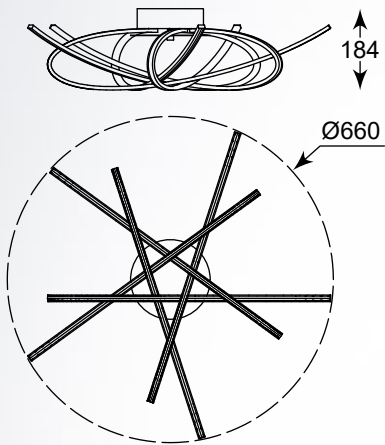

An incredibly interesting lighting design,
which unusual form.

PONTA
Ceiling lamp
PL170855-4
1xLED 42W 1680LM 3000K
metal chrome canopy,
chrome aluminium body,
acrylic shade

PONTA
Ceiling lamp
PL170855-5
1xLED 50W 2000LM 3000K
metal chrome canopy,
chrome aluminium body,
acrylic shade