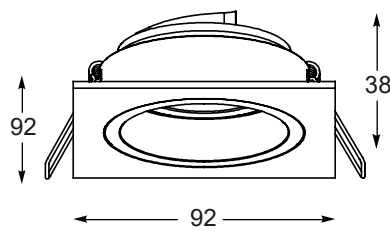

Spot

5. 20075-WH (white) 6. 20075-BK (black)

2xGU10 ESIII MAX 15W
aluminium full white or black

1.

3.

2.

4.

CHUCK DL ROUND
Spot
1. 92699 (white)
1xGU10 MAX 50W
aluminium full white
2. 92700 (black)
1xGU10 MAX 50W
aluminium full black