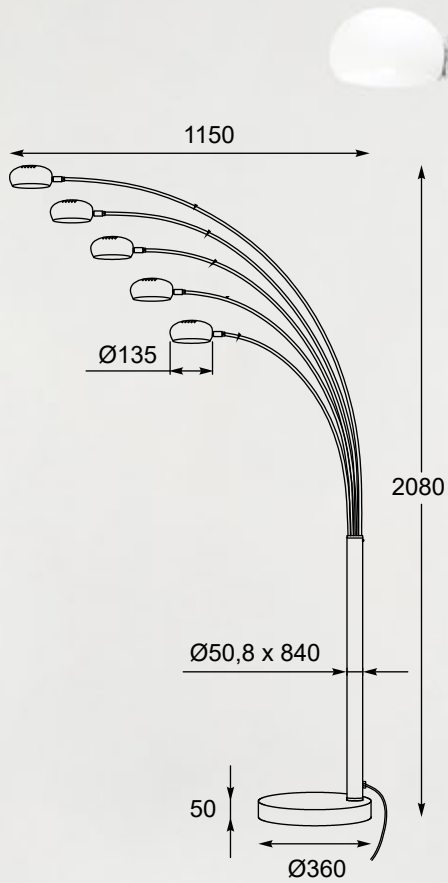

ZODIAC
 Floor lamp
TS-5805
 5x E14 MAX 40W
 metal chrome body
 and shade

ZODIAC new
 Floor lamp
TS-5805-BKBB
 5x E14 MAX 40W
 metal black body
 and gold shade

VISION

LAMPA PODŁOGOWA

Floor lamp, TS-010121W, 1xE27 MAX 60W
metal chrome with acrylic shade, white marble base