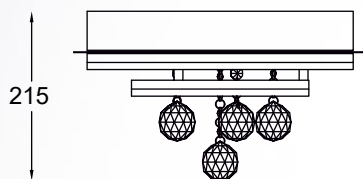

MALAWI new
Ceiling lamp
B180607-2
LED 20W 864LM 3000K
metal chrome body, acrylic
shade

MALAWI new
Ceiling lamp
B180609-3
LED 25W 1043LM 3000K
metal chrome body, acrylic
shade