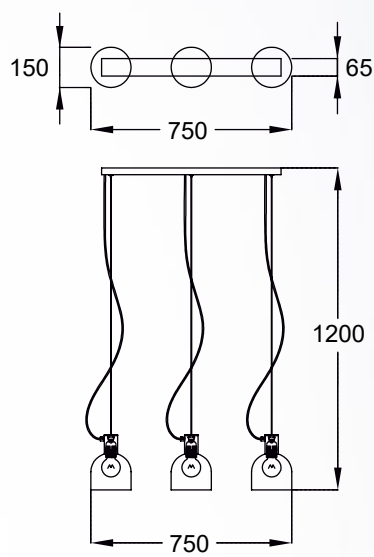

LAZARO new
Pendant lamp
MD1918-3S-CHROME
3x E27 MAX 60W
metal black canopy,
metal black body,
chrome glass shade