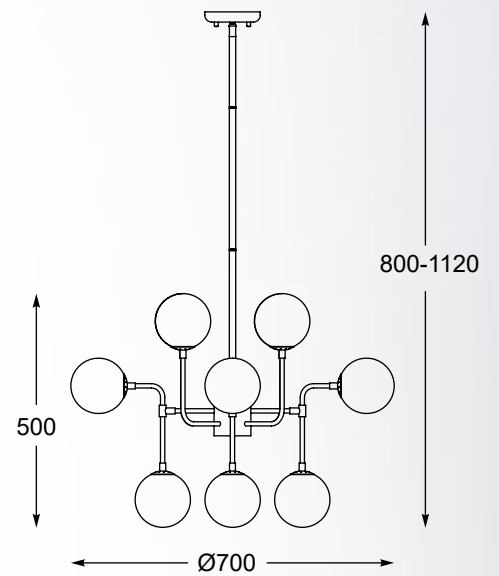

RIANO
Pendant lamp
P0454-12C-SDGF
12xG9 MAX 42W
gold and black metal,
opal and clear glass