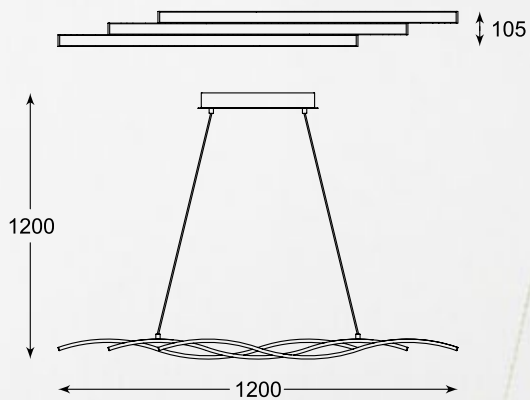

RESINA

LED

LAMPA WISZĄCA

Pendant lamp, L170221-3, 1xLED 53W 2200LM 3000K
black metal canopy, black metal body and base, acrylic shade