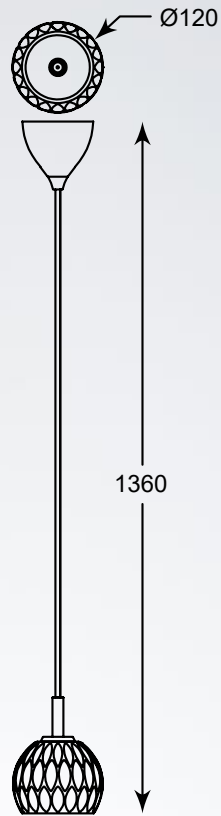

AURELIA
Pendant lamp
P0404-01A-F4AC
1xG9 MAX 42W
clear glass shade
metal chrome canopy