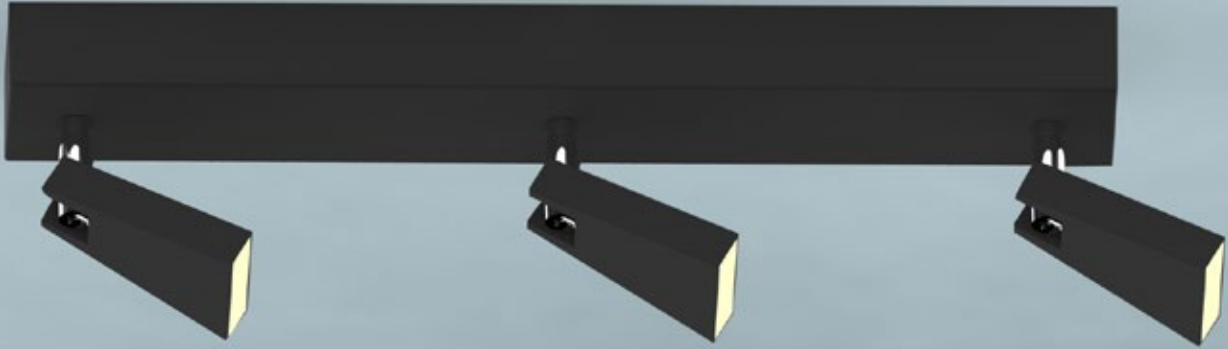

SPAZIO
Spot
CK99603A-1
1xLED 5W 400 LM 3000K
white metal

SPAZIO
Spot
CK99603A-2
2xLED 5W 800 LM 3000K
white metal

SPAZIO
Spot
CK99603A-3
3xLED 5W 1200 LM 3000K
white metal

SPAZIO
Spot
CK99603A-1B
1xLED 5W 400 LM 3000K
black metal