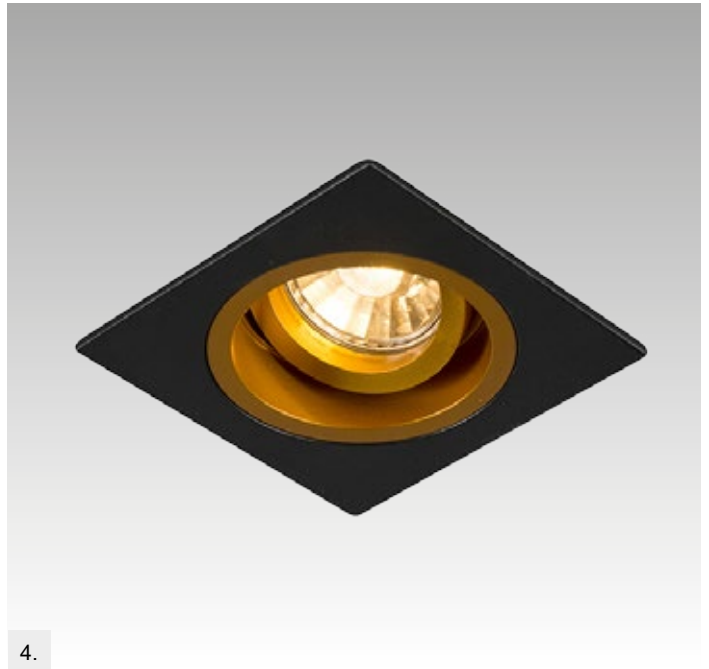

CHUCK DL2 SQUARE
Spot
1. 20068-BK (black)
2. 20068-WH (white)
2xGU10 MAX 50W
aluminium white or black

CHUCK DL ROUND
Spot
3. 92702 (black-gold)
1xGU10 MAX 50W
aluminium black body
+gold reflector

CHUCK DL SQUARE
Spot
4. 92706 (black-gold)
1xGU10 MAX 50W
aluminium black body
+gold reflector