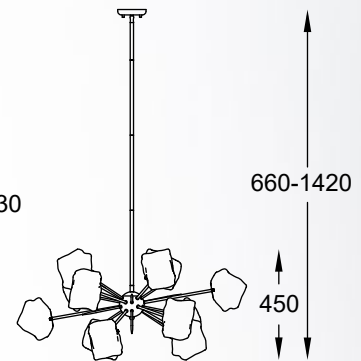

ROCK new
Pendant lamp
P0488-12P-U8AC
12xG9 MAX 28W
metal gold body,
crushed glass shade