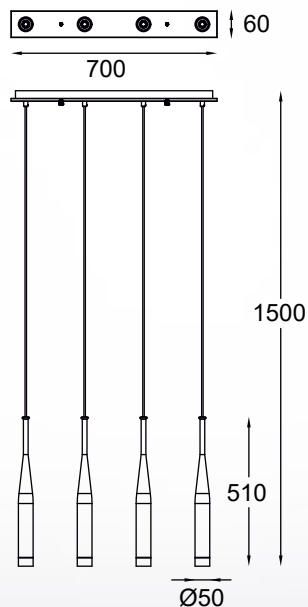

CONTE new
Pendant lamp
MD1998B-4BL
4xG9 MAX 40W
aluminium black canopy, black
aluminium body,
black aluminium and white
glass shade