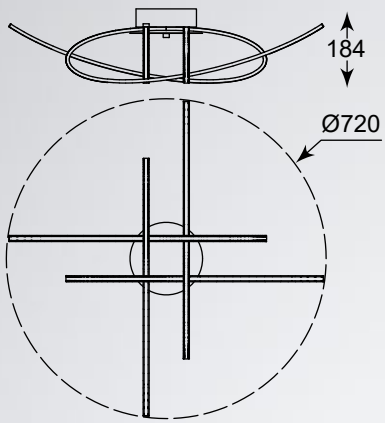

An incredibly interesting lighting design,
which unusual form.

PONTA
Ceiling lamp
PL170855-4
1xLED 42W 1680LM 3000K
metal chrome canopy,
chrome aluminium body,
acrylic shade

PONTA
Ceiling lamp
PL170855-5
1xLED 50W 2000LM 3000K
metal chrome canopy,
chrome aluminium body,
acrylic shade