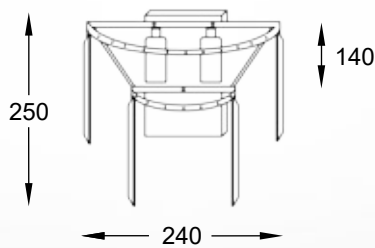

AMEDEO
Wall lamp
17106/2W-CHR
2xE14 MAX 40W
clear crystal glass
chrome body