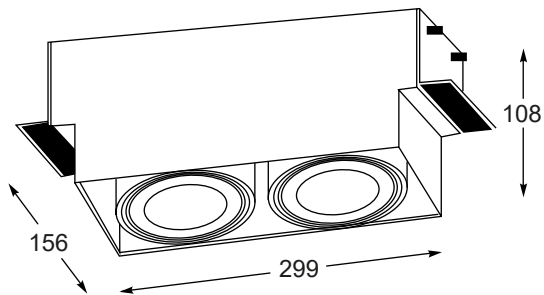

ONEON DL 111-2
Spot
3. 94364-BK (black)
4. 94364-WH (white)
2xGU10 ES111 MAX 15W
iron
black or white