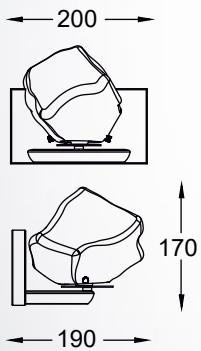

ROCK
Wall lamp
W0488-01A-B5AC
1xG9 MAX 42W
metal chrome body,
crushed glass shade