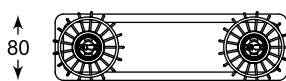

OSCAR
Spot
CK170519-2
2xE14 MAX 40W
white metal,
chrome metal