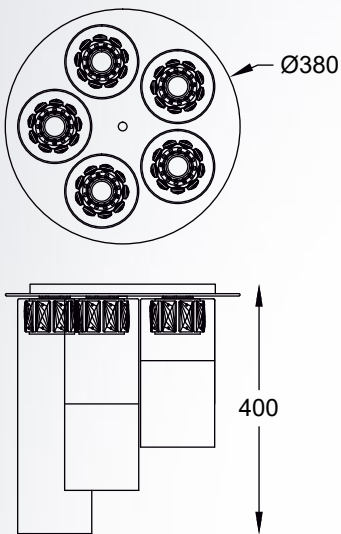

GEM LED new

Ceiling lamp
C0389-05F-B5AC
5xLED 5W, 2250LM, 3000K
chrome metal body,
transparent crystals, transparent
glass shade

GEM LED new

Ceiling lamp
C0389-05F-F7AC
5xLED 5W, 2250LM, 3000K
french gold metal body,
transparent crystals, transparent
glass shade