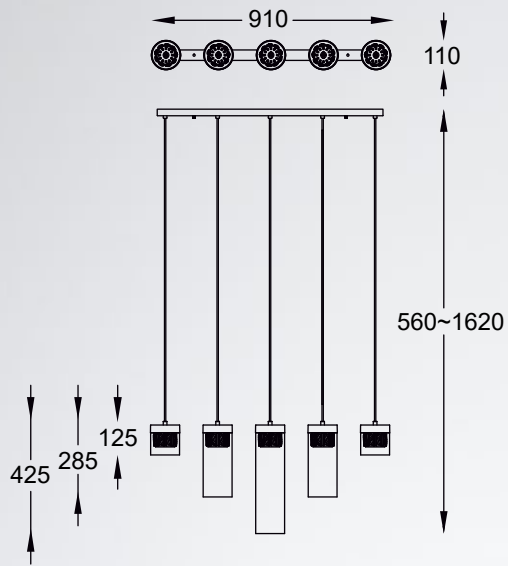

GEM new
Pendant lamp
P0389-05E-F7AC
5xG9 28W
french gold metal body,
transparent crystals, transparent
glass shade