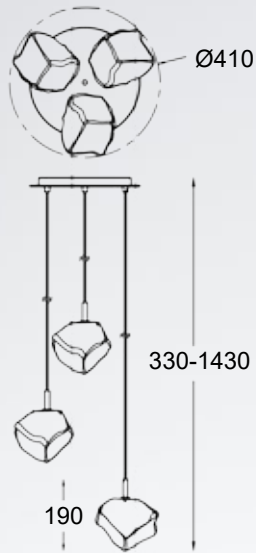

ROCK
Pendant lamp
P0488-03D-B5AC
3xG9 MAX 28W
metal chrome body,
crushed glass shade