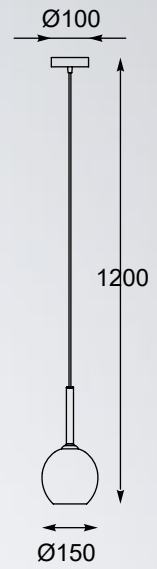

MONIC
Pendant lamp
MD1629-1 Chrome
1xE14 MAX 40W
smoky chrome glass
with chrome canopy