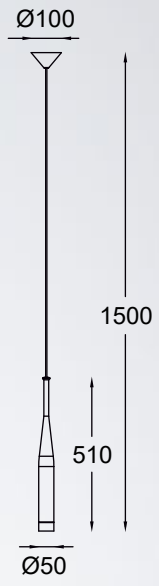

CONTE new

Pendant lamp
MD1998A-3GL
3xG9 MAX 40W
aluminium brushed gold canopy, black aluminium body, brushed gold aluminium and white glass shade

CONTE new

Pendant lamp
MD1998A-3BL
3xG9 MAX 40W
aluminium black canopy, black aluminium body, black aluminium and white glass shade

CONTE new

Pendant lamp
MD1998-1GL
1xG9 MAX 40W
aluminium brushed gold canopy, black aluminium body, brushed gold aluminium and white glass shade

CONTE new

Pendant lamp
MD1998-1BL
1xG9 MAX 40W
aluminium black canopy, black aluminium body, black aluminium and white glass shade