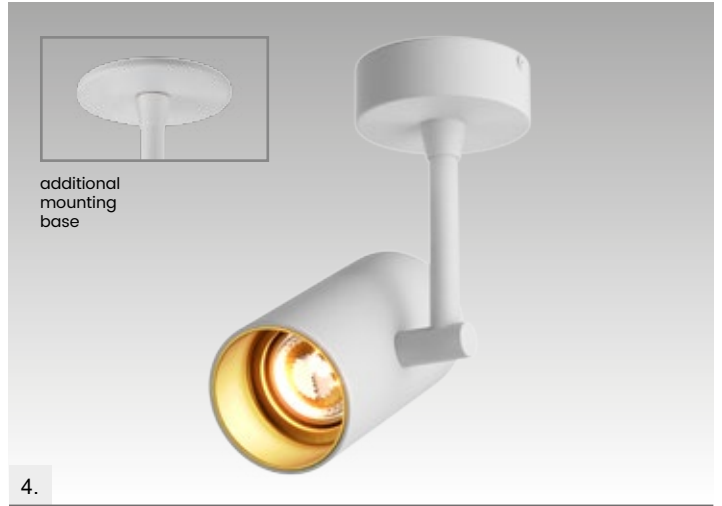

additional
mounting
base

4.