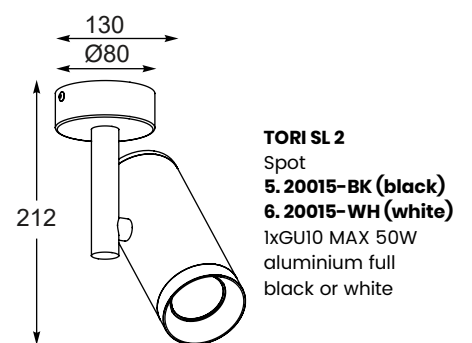

RONDIP SL new
 Spot
1. ACGU10-158 (white)
2. ACGU10-159 (black)
 1xGU10 MAX 50W
 aluminium full
 white or black, glass

QUARDIP SL new
 Spot
3. ACGU10-160 (white)
4. ACGU10-161 (black)
 1xGU10 MAX 50W
 aluminium full
 white or black, glass