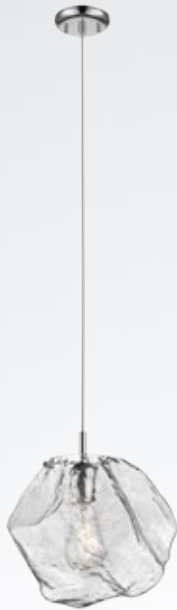

The shade, coated with a delicate white threads, hides beautiful, freely hanging crystals.

ARTEMIDA
Pendant lamp
RLD92193-6
6xG9 MAX 42W
silver metal canopy
white thread shade
with crystal drops inside

FROZE new
 Pendant lamp
P0509-05D-B5AC
 5xG9 MAX 42W
 metal chrome body and
 canopy, glass shade

FROZE new
 Pendant lamp
P0509-03D-B5AC
 3xG9 MAX 42W
 metal chrome body and
 canopy, glass shade

FROZE • new
 Pendant lamp
P0509-04C-B5AC
 4xG9 MAX 42W
 metal chrome body and
 canopy, glass shade

FROZE • new
 Pendant lamp
P0509-01D-F4AC
 1xG9 MAX 42W
 metal chrome body and
 canopy, glass shade

FROZE • new
 Wall lamp
W0509-02A-B5AC
 2xG9 MAX 42W
 metal chrome body and
 glass shade

ROCK

Szkoło pokryte dekoracyjną strukturą nadającą mu oryginalny i artystyczny wygląd przywodzący na myśl rzeźbę wykuta w bryle lodu.

Glass covered with a decorative structure that gives it an original and artistic appearance that brings to mind a sculpture carved in an ice block.

ROCK
Pendant lamp
P0488-01A-F4AC
1xE27 MAX 40W
metal chrome body,
crushed glass shade