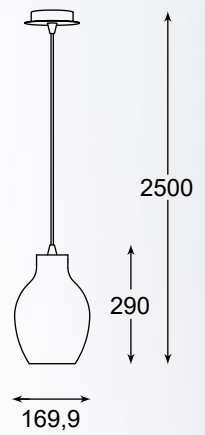

Ultra-modern and minimalistic model. Perfect to the living
room, bedroom, dining room or hallway.

BRESSO
Pendant lamp
P19066A-D38
1xE27 MAX 60W
metal chrome canopy,
smoky chrome glass shade

BRESSO
Pendant lamp
P19066A-D28
1xE27 MAX 60W
metal chrome canopy,
smoky chrome glass shade