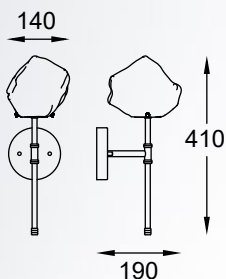

ROCK new

Pendant lamp
P0488-01M-SEAC
 1xE27 MAX 40W
 metal matt black
 and gold body,
 crushed glass shade

ROCK new
 Pendant lamp
P0488-08L-SEAC
 8xG9 MAX 28W
 metal matt black
 and gold body,
 crushed glass shade